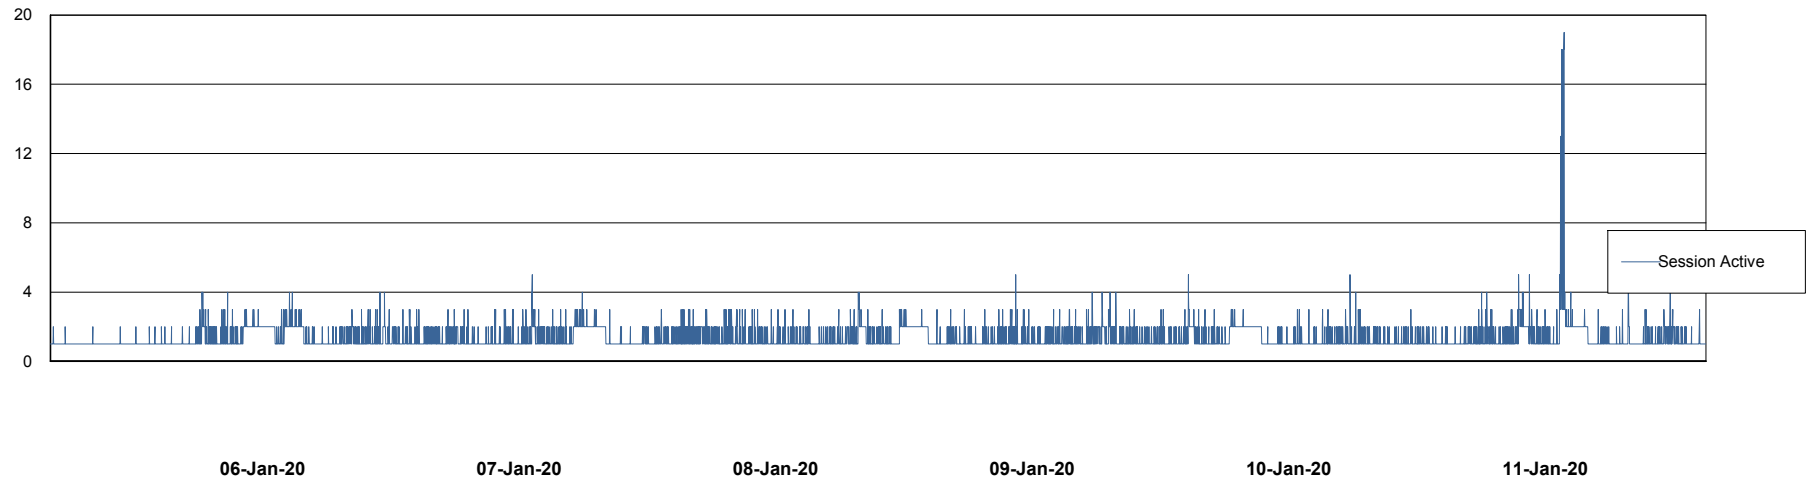

Weekly SLA Customer Report

Customer STK_Production
Database ID 82

Harddisk Usage STK_STAABSDB2 Standby DB Server

	Free disk space on c: (%)	Total disk space on c: (Gb)	Free disk space on d: (%)	Total disk space on d: (Gb)	Free disk space on e: (%)	Total disk space on e: (Gb)
11-Jan-20	72	99	43	350	28	1,000
10-Jan-20	72	99	43	350	28	1,000
09-Jan-20	72	99	43	350	28	1,000
08-Jan-20	72	99	43	350	28	1,000
07-Jan-20	72	99	44	350	28	1,000
06-Jan-20	72	99	44	350	28	1,000
05-Jan-20	72	99	44	350	28	1,000

Weekly SLA Customer Report

Customer STK_Production
Database ID 82

Database Performance STKDB_ABS1 Production Database

DB Processes Max 500
DB Sessions Max 776

Weekly SLA Customer Report

Customer STK_Production
Database ID 82