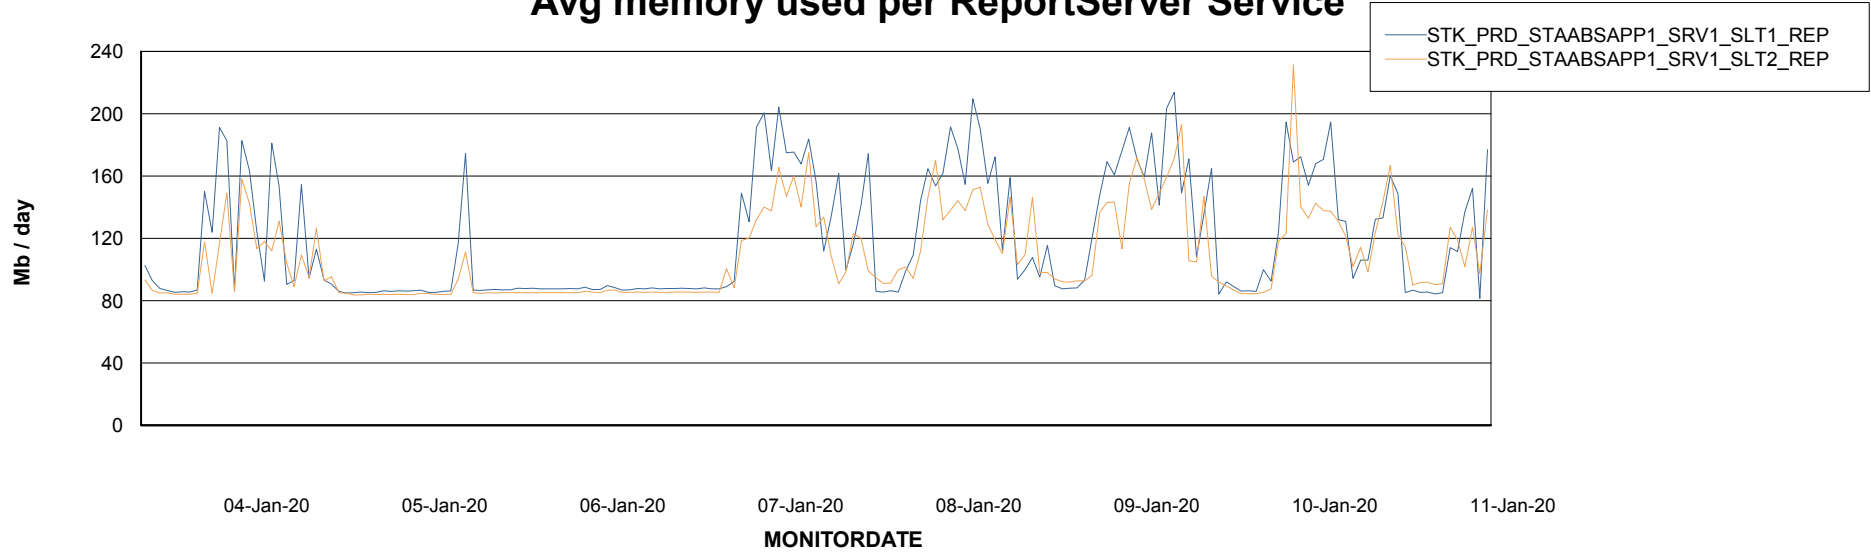

ABSSolute Application ReportServer Services

Avg memory used per ReportServer Service