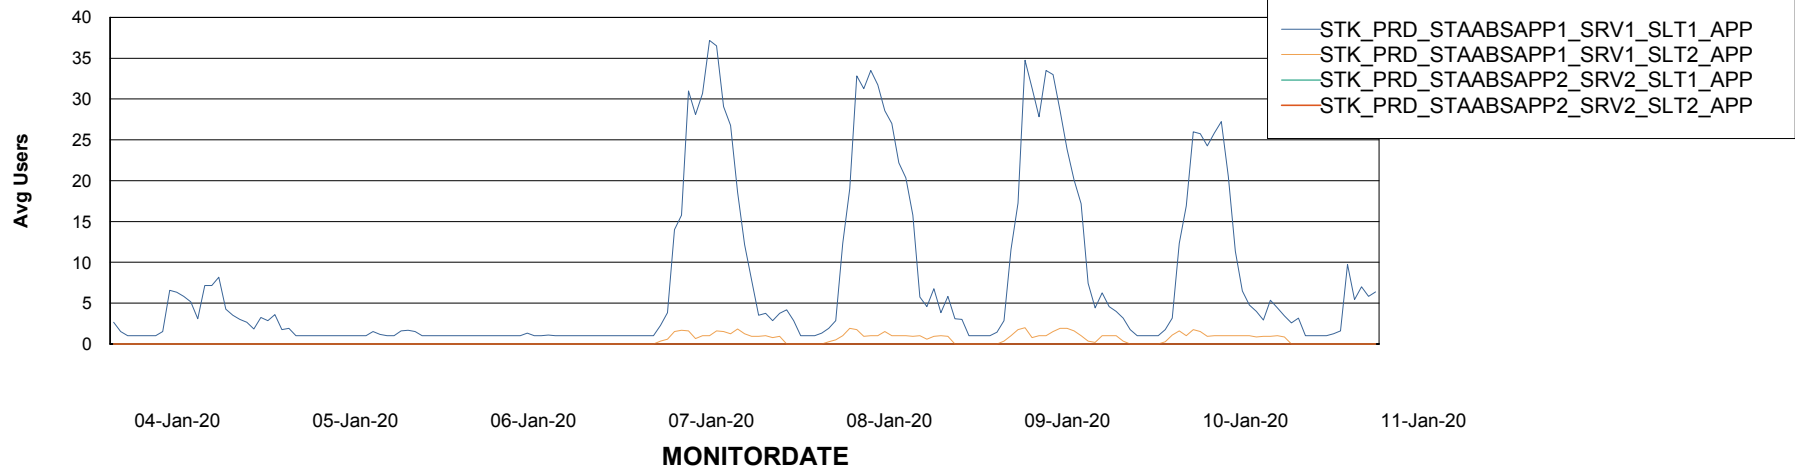

Weekly SLA Customer Report

Customer STK_Production
Database ID 82

ABSSolute Application Server Services

Avg memory used per ABS Server Service

Avg users per day per ABS server

Weekly SLA Customer Report

Customer STK_Production
Database ID 82