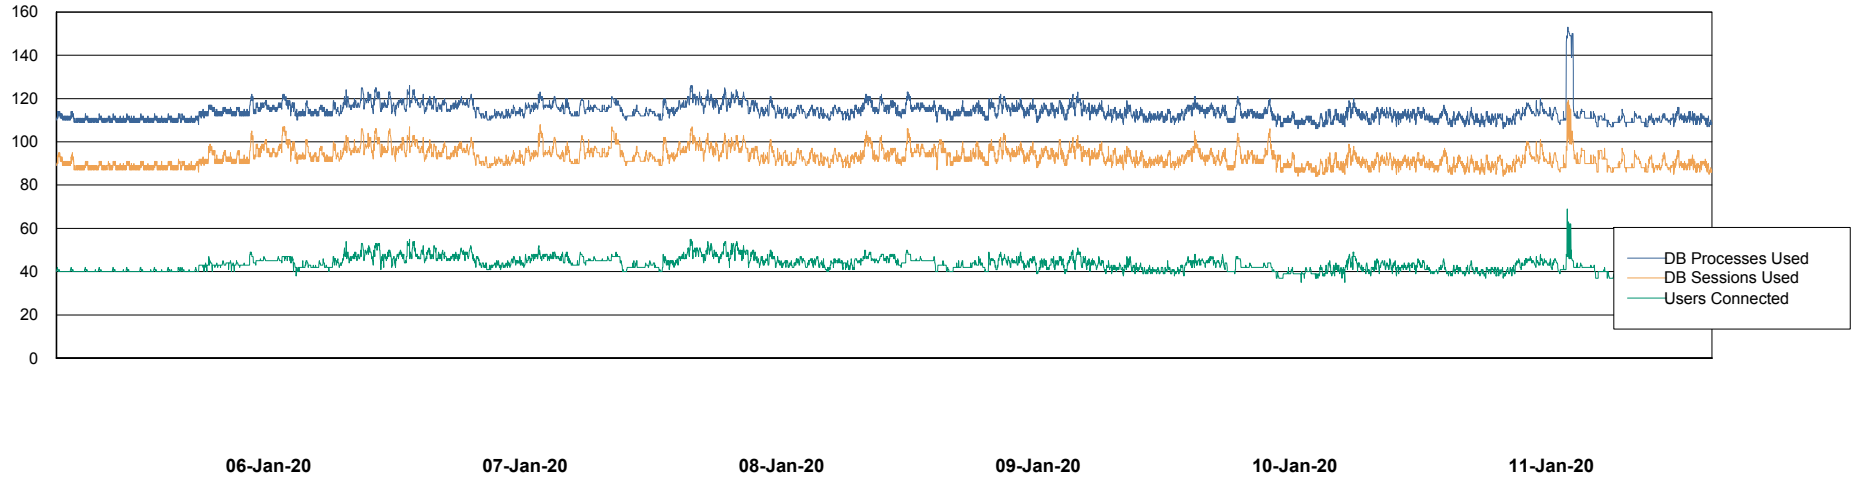

Database Performance STKDB_ABS1 Production Database

DB Processes Max 500
DB Sessions Max 776