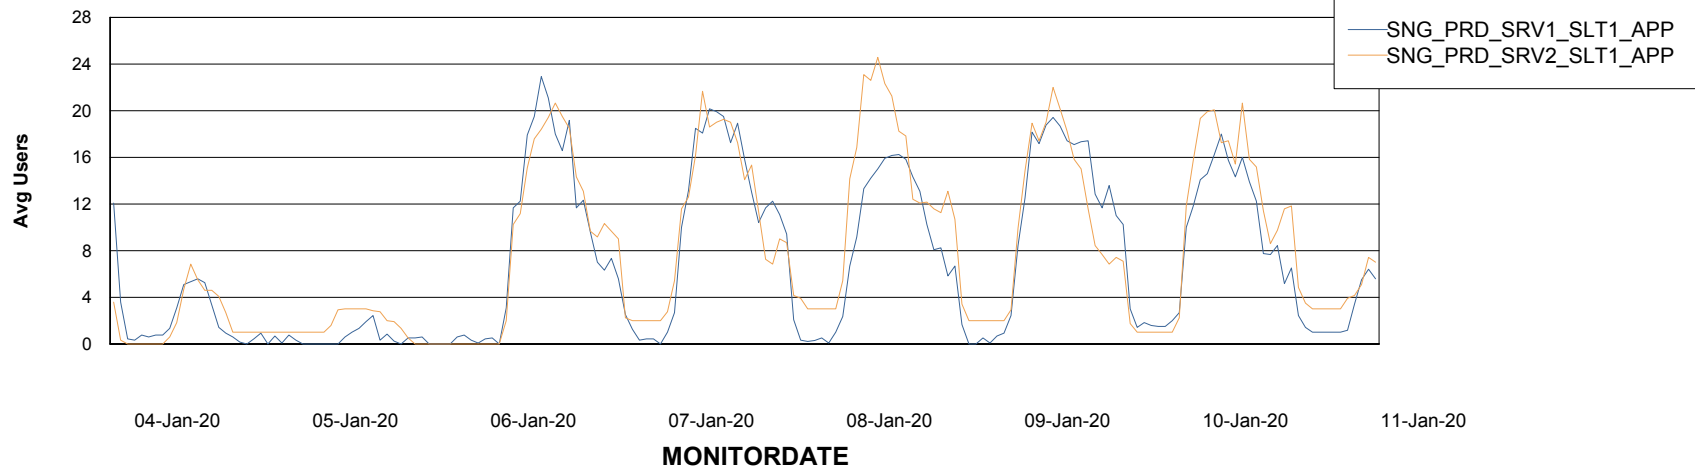

Avg users per day per ABS server