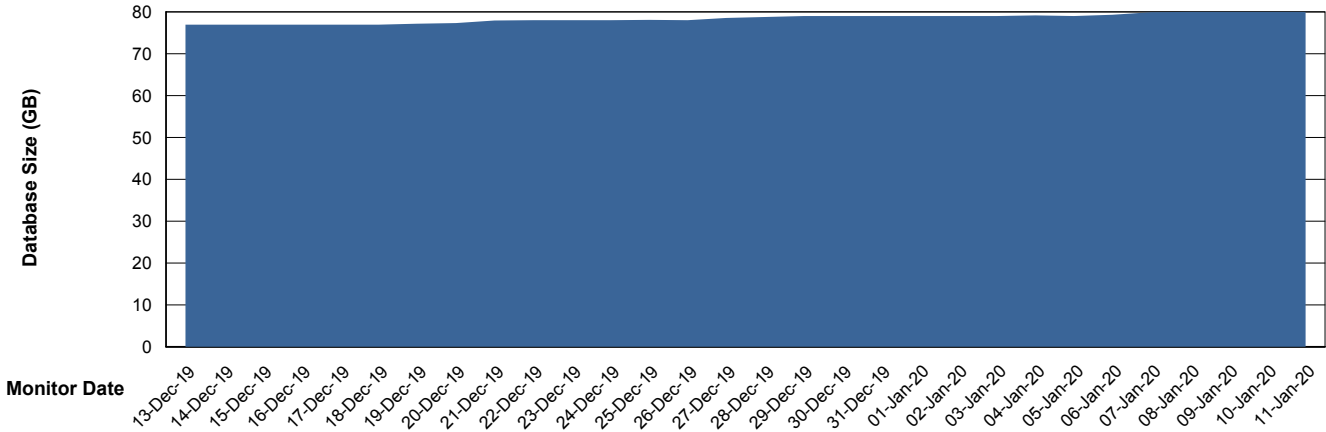

DATABASE SIZE SNGDB_Production

Database growth over last month

Database Tablespace SNGDB_Production

Date	Tablespace Name	Filesize (Gb)	Usedsize (Gb)	Percentage free
11-Jan-20	ABSDATA	120	21	83
	INDX	120	51	58
10-Jan-20	ABSDATA	120	21	83
	INDX	120	51	58
09-Jan-20	ABSDATA	120	21	83
	INDX	120	51	58
08-Jan-20	ABSDATA	120	21	83
	INDX	120	51	58
07-Jan-20	ABSDATA	120	21	83
	INDX	120	51	58
06-Jan-20	ABSDATA	120	21	83
	INDX	120	50	58
05-Jan-20	ABSDATA	120	21	83
	INDX	120	50	58