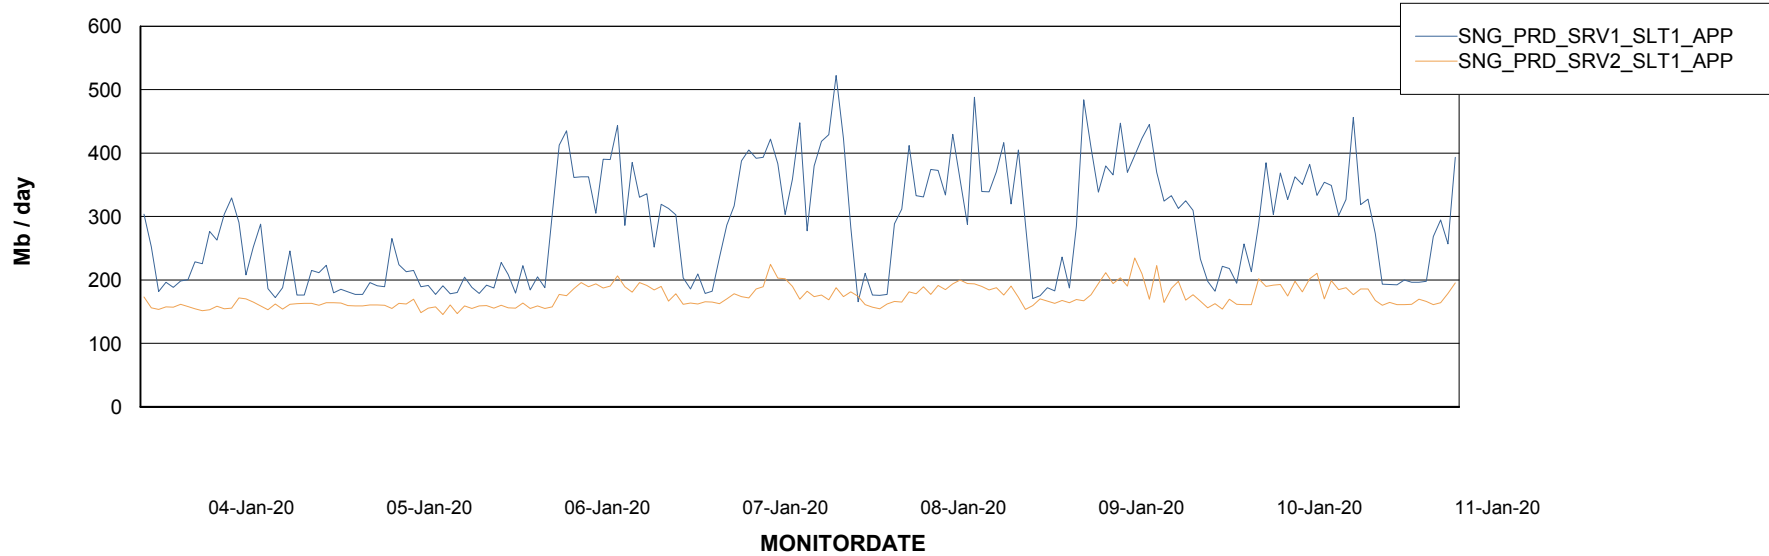

ABSSolute Application Server Services

Avg memory used per ABS Server Service