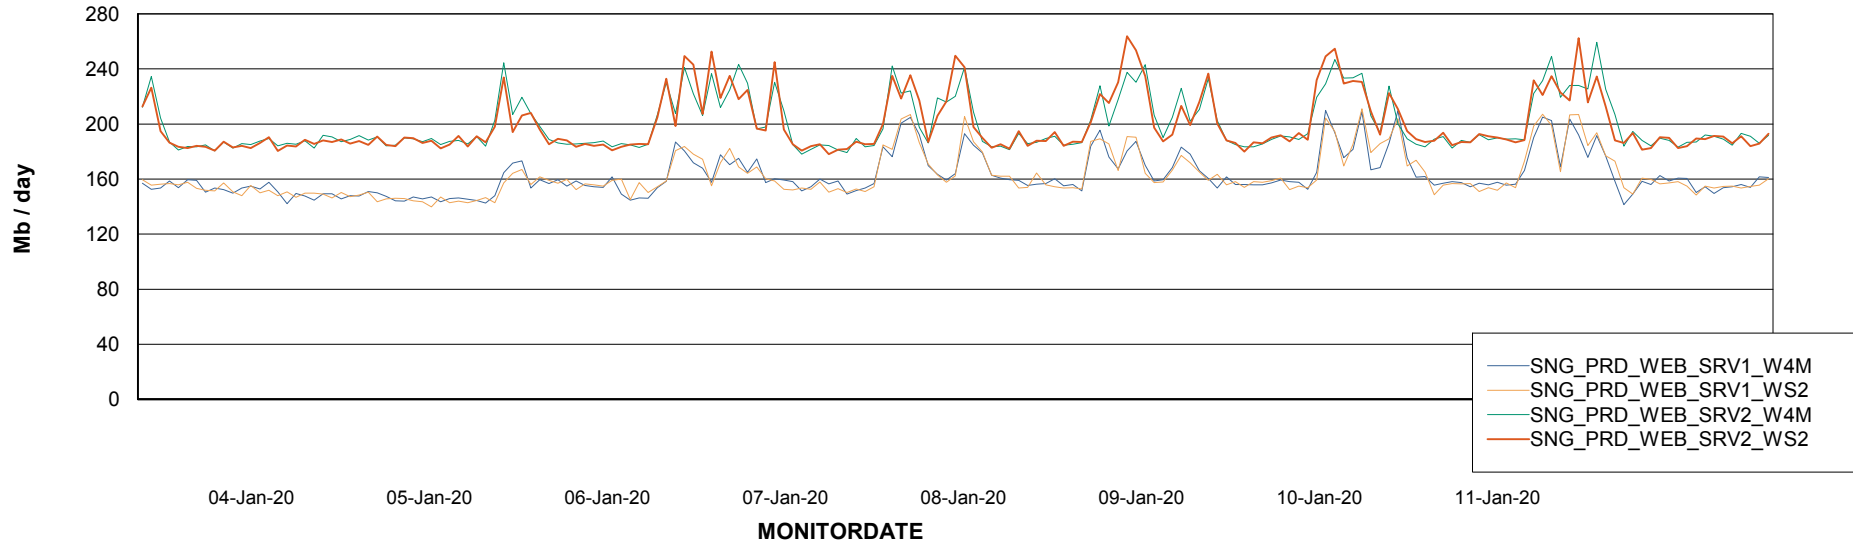

ABSolute Web Component Services

Avg memory used per ABS Web component