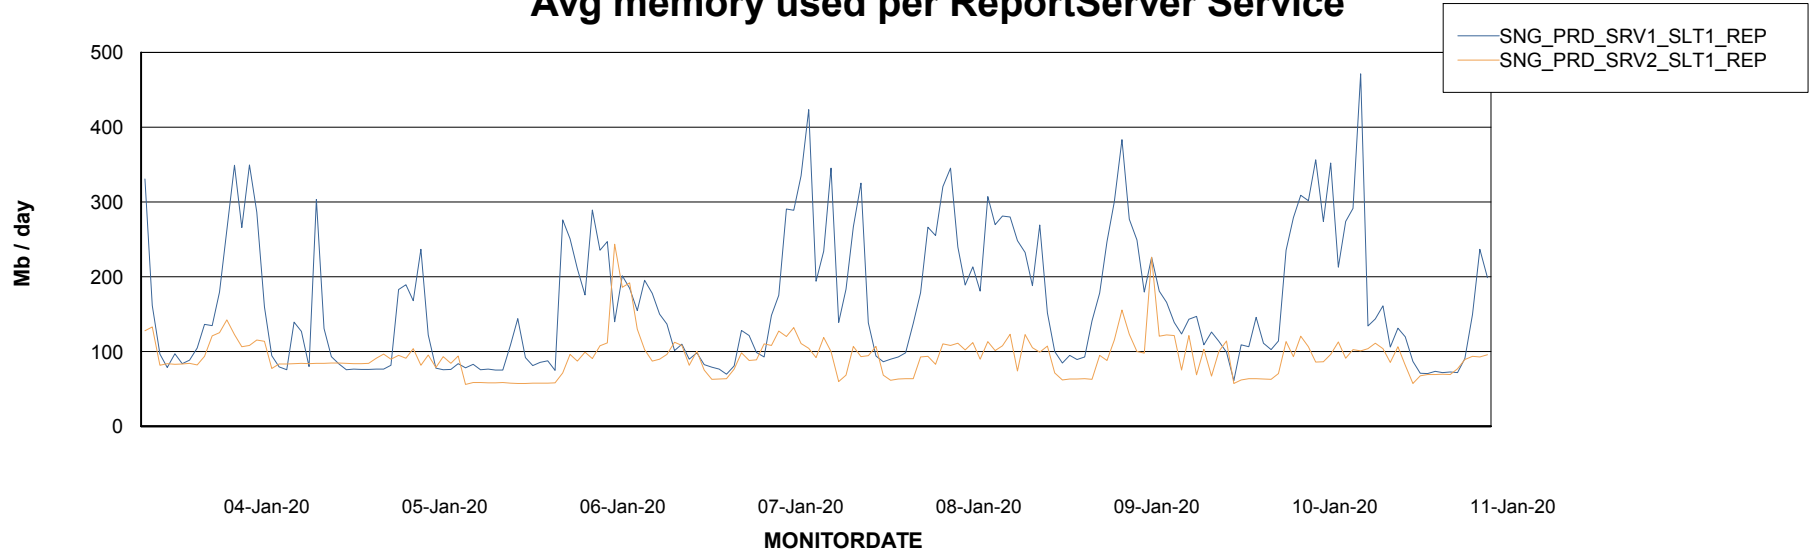

ABSSolute Application ReportServer Services

Avg memory used per ReportServer Service