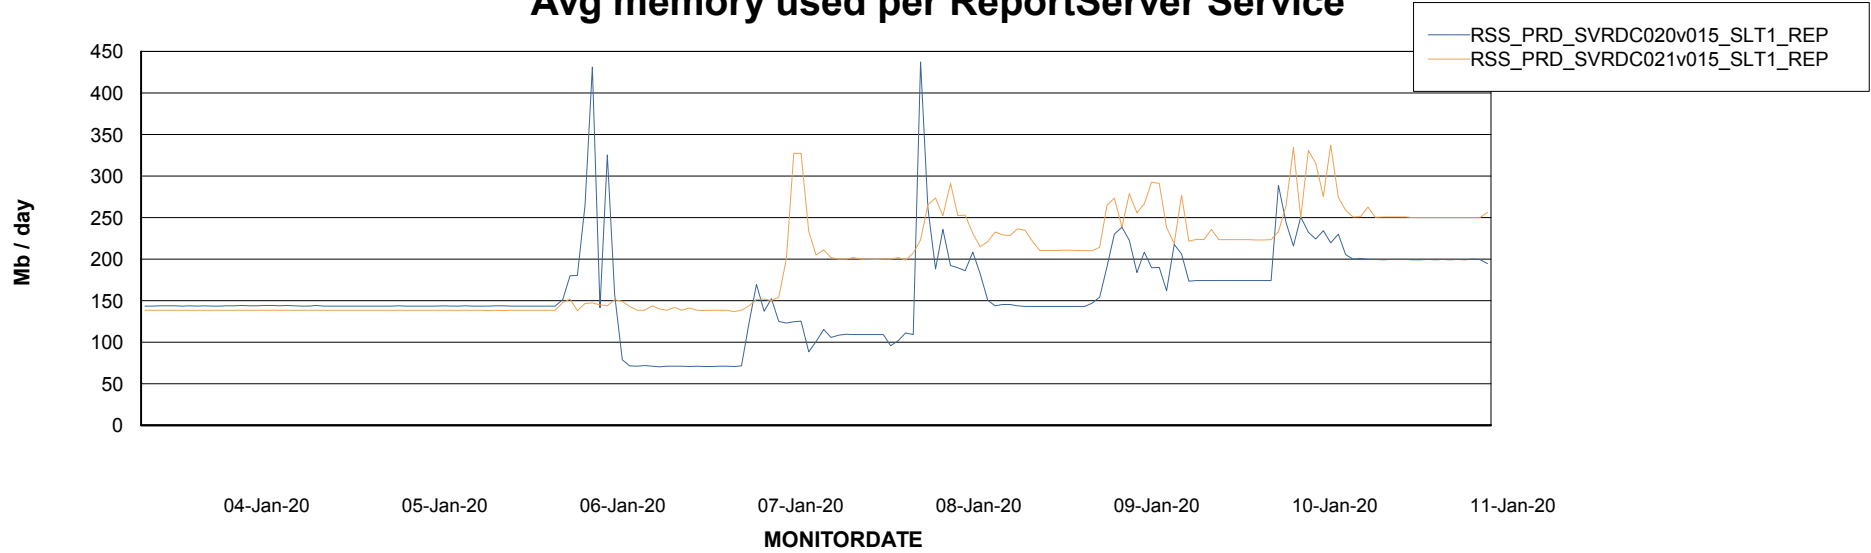

ABSSolute Application ReportServer Services

Avg memory used per ReportServer Service