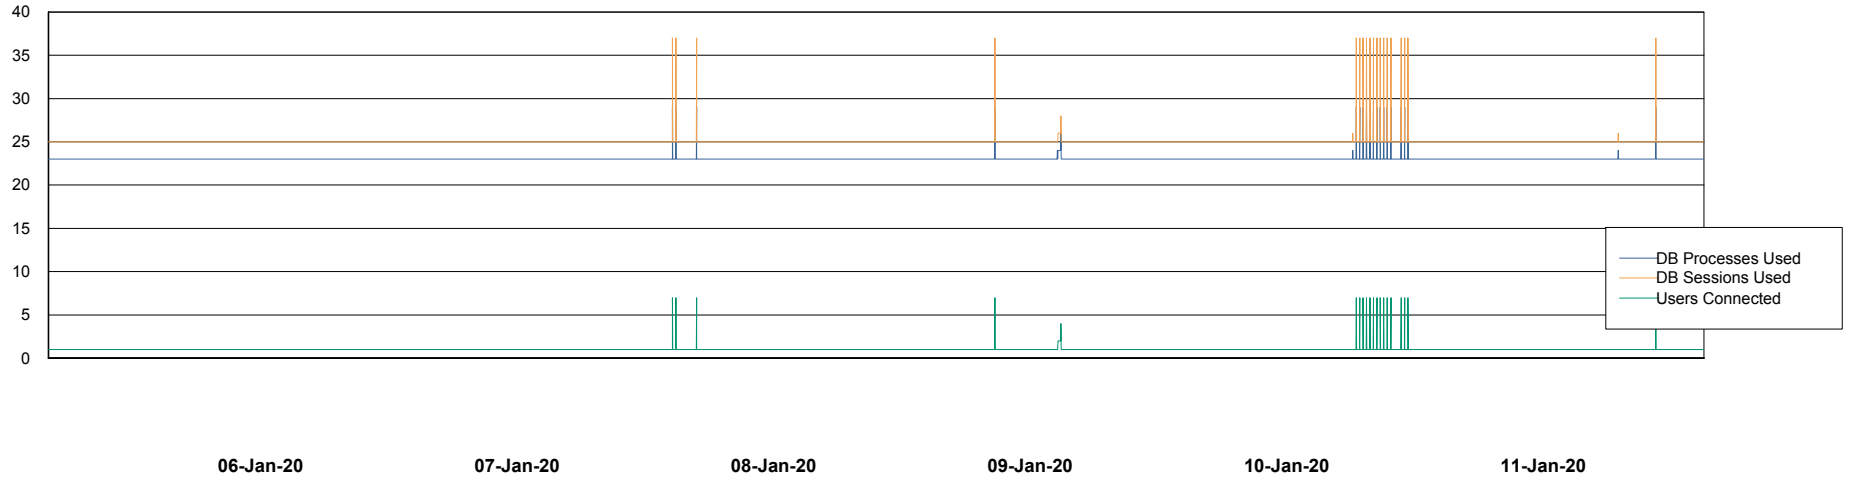

Weekly SLA Customer Report

Customer RSS Production
Database ID 52

Database Performance RSSDB_Production

Weekly SLA Customer Report

Customer RSS Production
Database ID 52

Database Performance RSSDB_Standby

Weekly SLA Customer Report