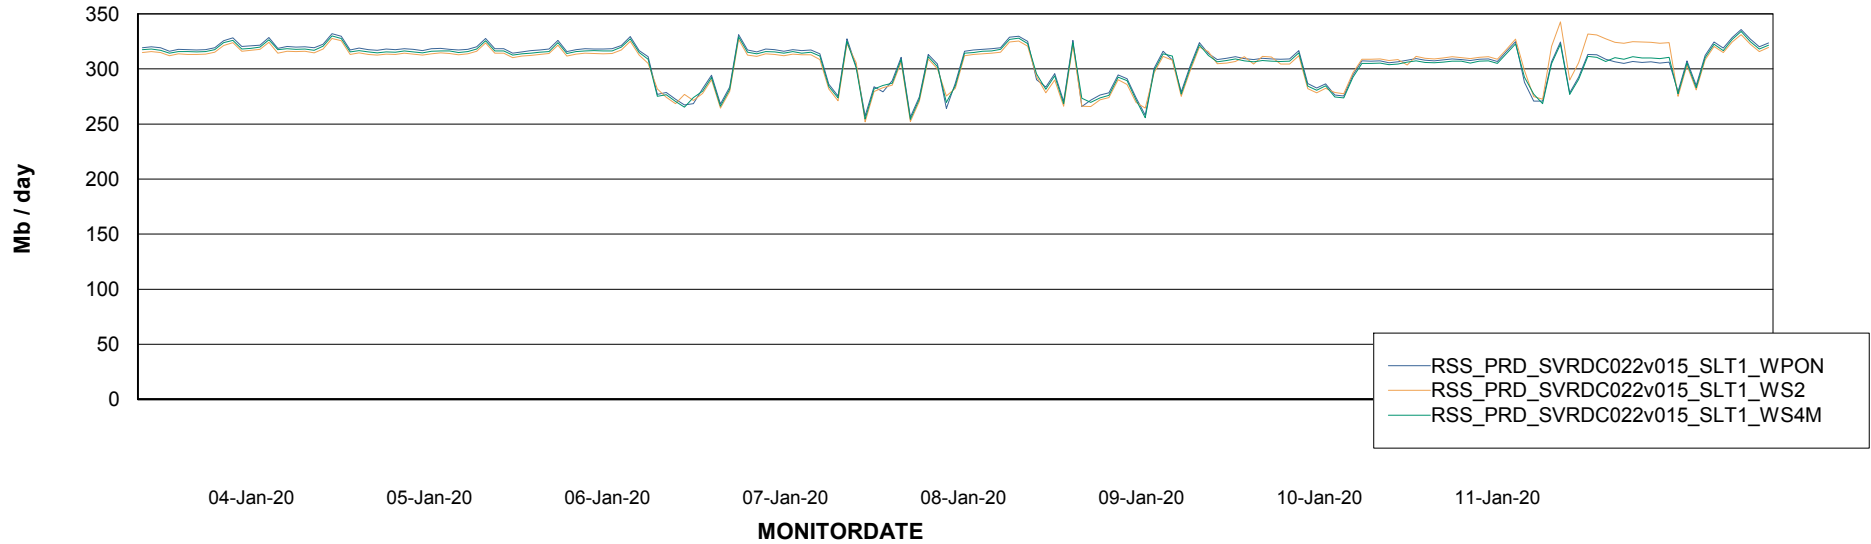

ABSSolute Application ReportServer Services

Avg memory used per ReportServer Service

Weekly SLA Customer Report

Customer RSS Production
Database ID 52

ABSSolute Web Component Services

Avg memory used per ABS Web component