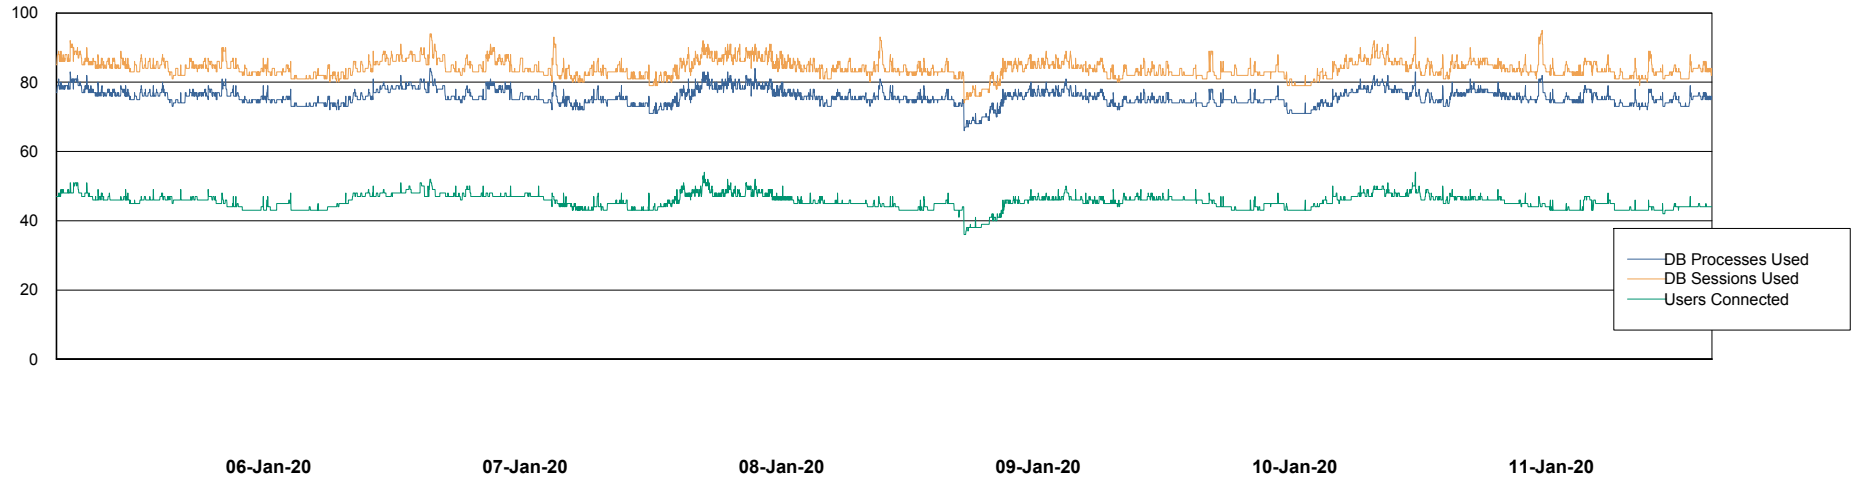

Database Performance RSSDB_Production