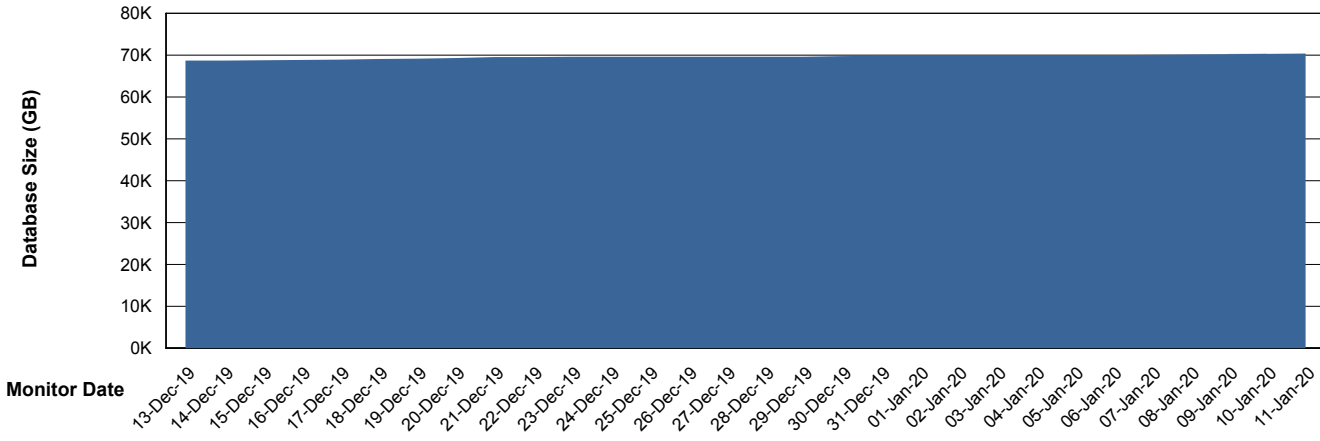

Weekly SLA Customer Report

Customer RSS Production
Database ID 52

Database Performance RSSDB_Production

Weekly SLA Customer Report

Customer RSS Production
Database ID 52

Database Performance RSSDB_Standby

Weekly SLA Customer Report

Customer RSS Production
 Database ID 52

DATABASE SIZE RSSDB_Production

Database growth over last month

Database Tablespace RSSDB_Production

Date	Tablespace Name	Filesize (Gb)	Usedsize (Gb)	Percentage free
11-Jan-20	ABSDATA	35,000	28,999	17
	INDX	47,000	40,049	15
10-Jan-20	ABSDATA	35,000	28,999	17
	INDX	47,000	40,049	15
09-Jan-20	ABSDATA	35,000	28,862	18
	INDX	47,000	40,017	15
08-Jan-20	ABSDATA	35,000	28,853	18
	INDX	47,000	39,981	15
07-Jan-20	ABSDATA	35,000	28,781	18
	INDX	47,000	39,945	15
06-Jan-20	ABSDATA	35,000	28,780	18
	INDX	47,000	39,898	15
05-Jan-20	ABSDATA	35,000	28,763	18
	INDX	47,000	39,862	15