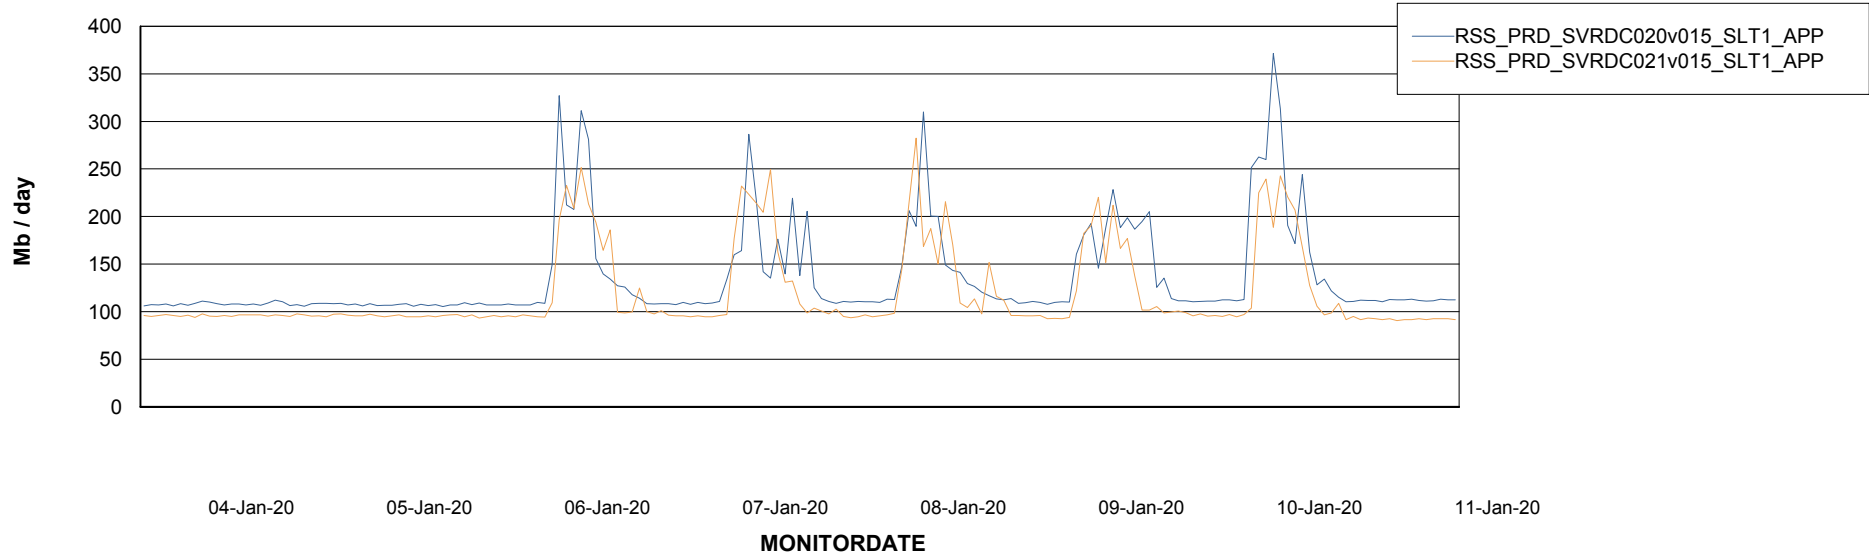

Weekly SLA Customer Report

Customer RSS Production
Database ID 52

Database Performance RSSDB_Production

Weekly SLA Customer Report

Customer RSS Production
Database ID 52

Database Performance RSSDB_Standby

Weekly SLA Customer Report

Customer RSS Production
 Database ID 52

DATABASE SIZE RSSDB_Production

Database growth over last month

Database Tablespace RSSDB_Production

Date	Tablespace Name	Filesize (Gb)	Usedsize (Gb)	Percentage free
11-Jan-20	ABSDATA	35,000	28,999	17
	INDX	47,000	40,049	15
10-Jan-20	ABSDATA	35,000	28,999	17
	INDX	47,000	40,049	15
09-Jan-20	ABSDATA	35,000	28,862	18
	INDX	47,000	40,017	15
08-Jan-20	ABSDATA	35,000	28,853	18
	INDX	47,000	39,981	15
07-Jan-20	ABSDATA	35,000	28,781	18
	INDX	47,000	39,945	15
06-Jan-20	ABSDATA	35,000	28,780	18
	INDX	47,000	39,898	15
05-Jan-20	ABSDATA	35,000	28,763	18
	INDX	47,000	39,862	15

Weekly SLA Customer Report

Customer RSS Production
Database ID 52

ABSSolute Application Server Services

Avg memory used per ABS Server Service

Avg users per day per ABS server

Weekly SLA Customer Report

Customer RSS Production
Database ID 52