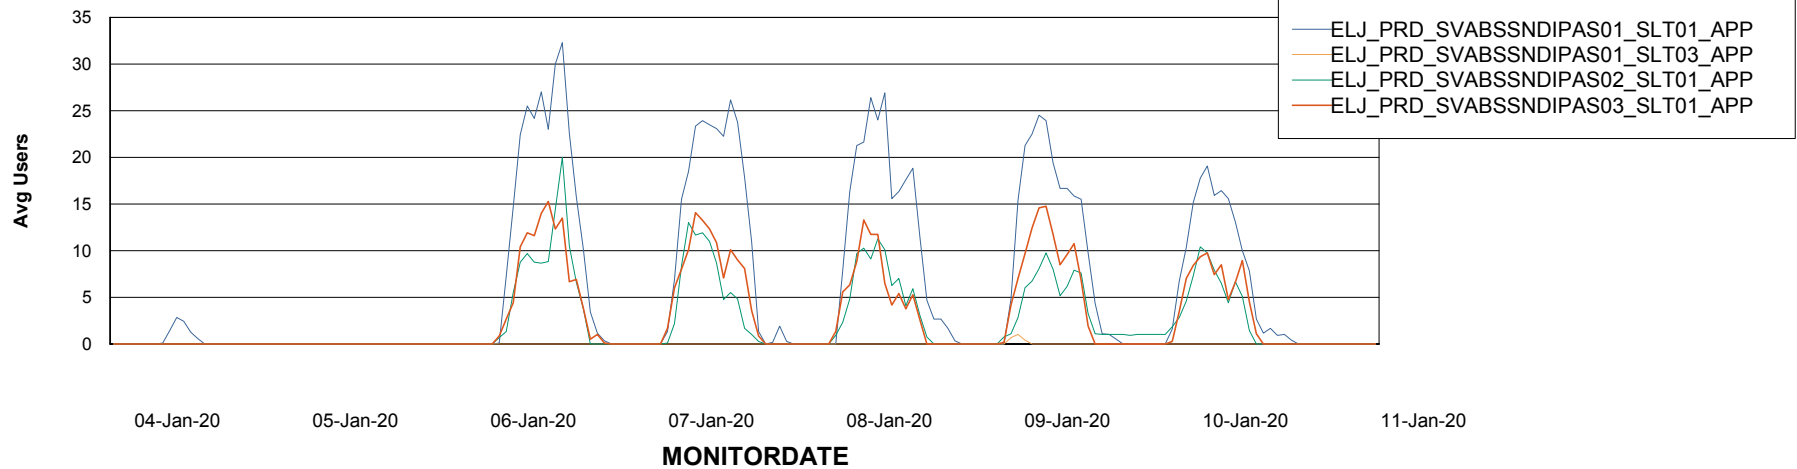

BI Status and last ETL error for ELJDB_PRD_BI

	Sun 5/1/2020	Mon 6/1/2020	Tue 7/1/2020	Wed 8/1/2020	Thu 9/1/2020	Fri 10/1/2020	Sat 11/1/2020
ABS DataWarehouse ETL Health	OK	OK	OK	OK	OK	OK	OK
ABS DWHStaging ETL Health	OK	OK	OK	OK	OK	OK	OK

Weekly SLA Customer Report

Customer ELJ Production
Database ID 72

ABSSolute Application Server Services

Avg memory used per ABS Server Service

Avg users per day per ABS server

Weekly SLA Customer Report

Customer ELJ Production
Database ID 72