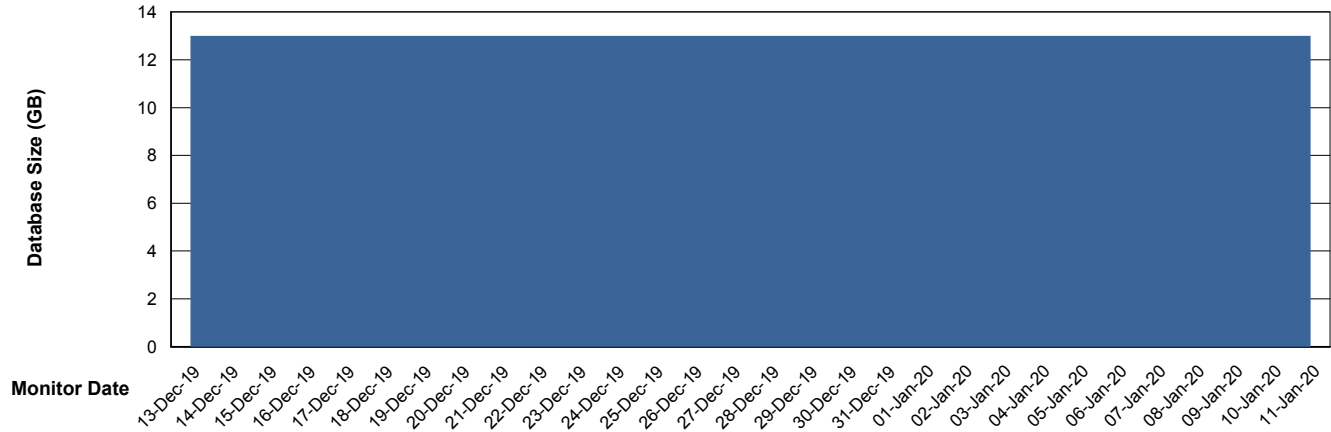

Weekly SLA Customer Report

Customer ELJ Production
Database ID 72

Database Performance ELJDB_Standby

DB Processes Max 600
DB Sessions Max 924

Weekly SLA Customer Report

Customer ELJ Production
Database ID 72

DATABASE SIZE ELJDB_PRD_BI

Database growth over last month

DATABASE SIZE ELJDB_Production

Database growth over last month

Weekly SLA Customer Report

Customer ELJ Production
 Database ID 72

Database Tablespace ELJDB_PRD_BI