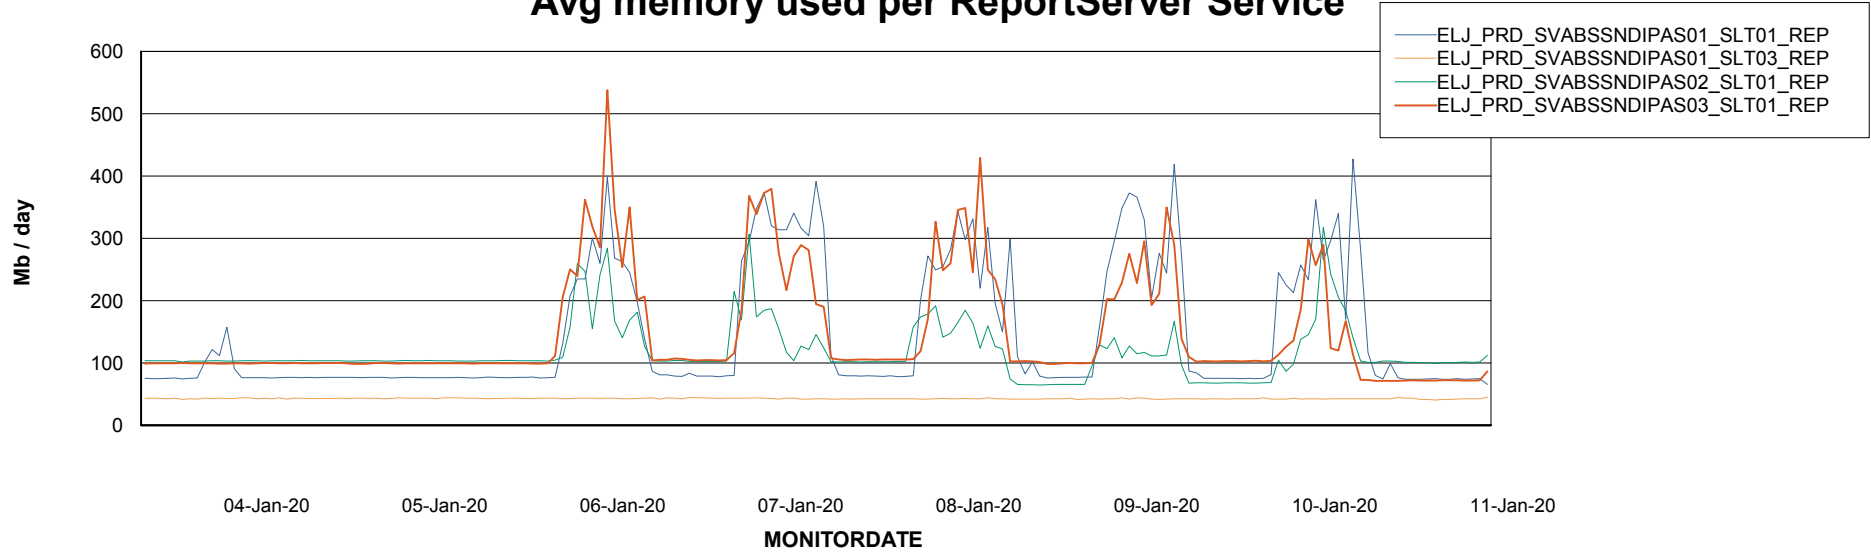

ABSSolute Application ReportServer Services

Avg memory used per ReportServer Service