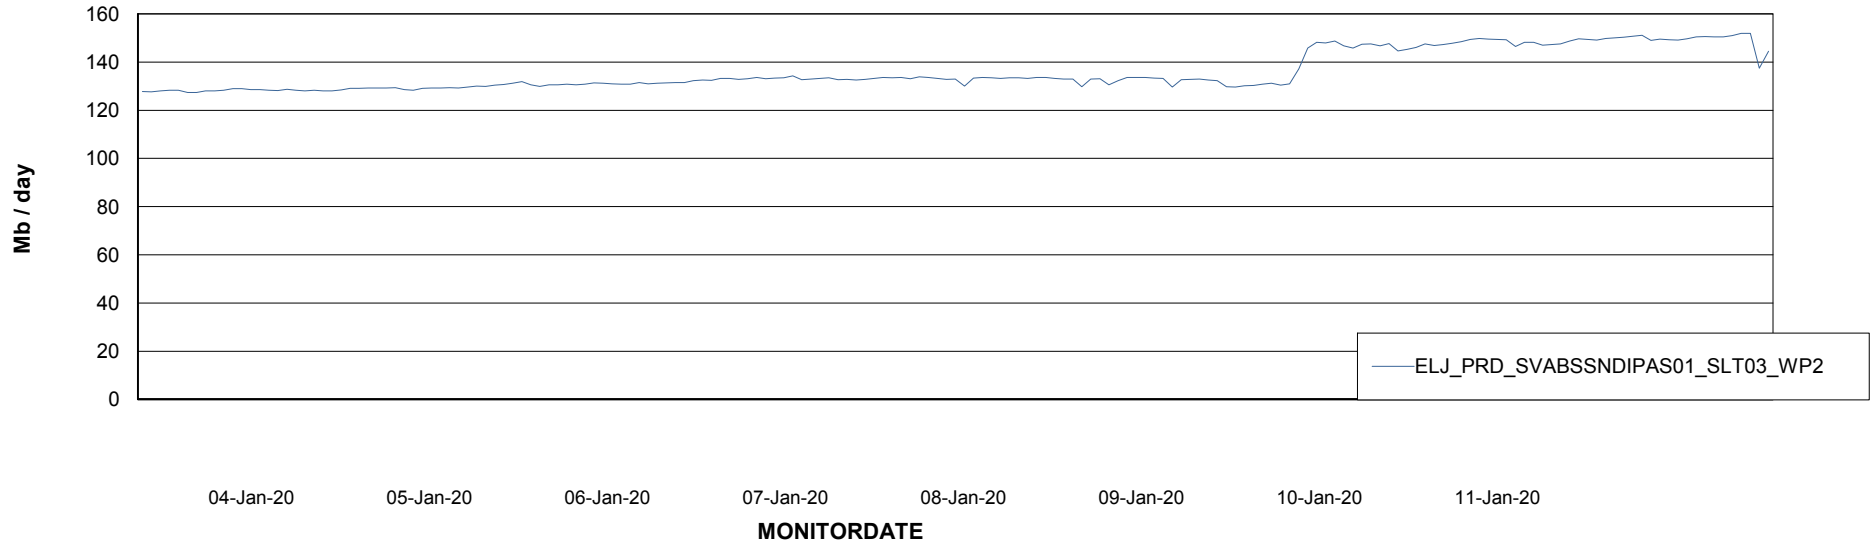

ABSSolute Application ReportServer Services

Avg memory used per ReportServer Service

Weekly SLA Customer Report

Customer ELJ Production
Database ID 72

ABSolute Web Component Services

Avg memory used per ABS Web component