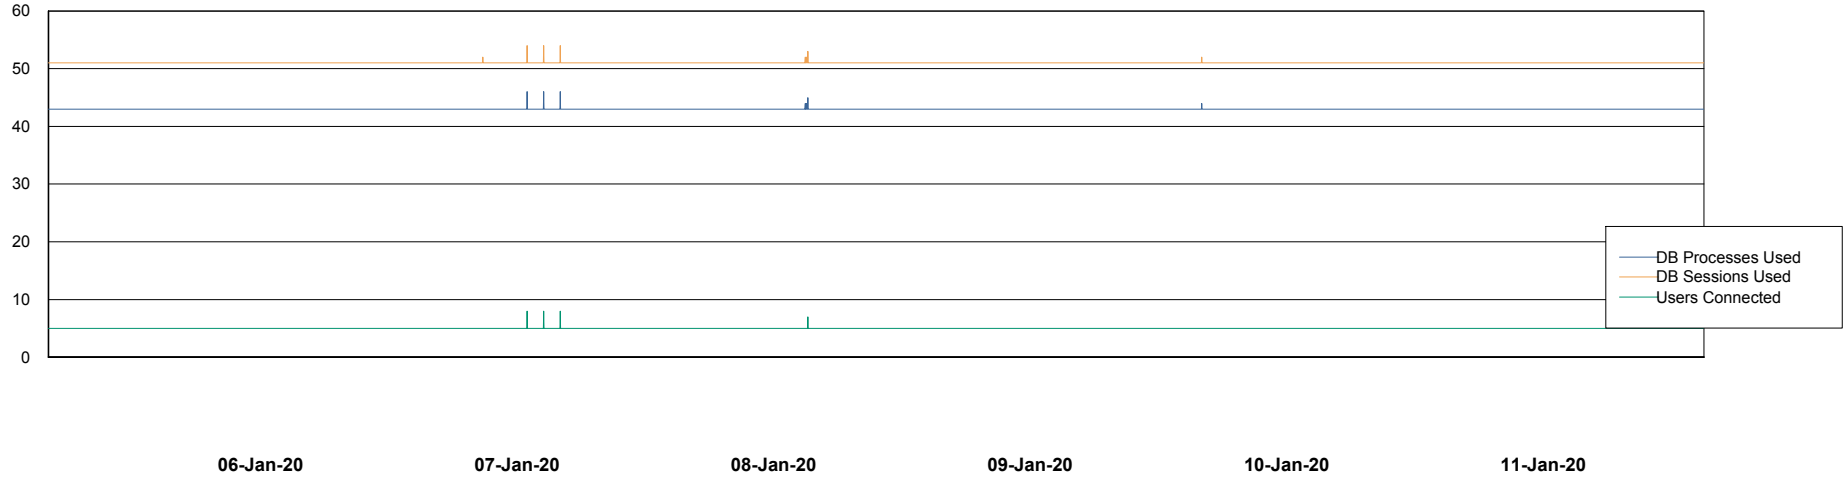

06-Jan-20 07-Jan-20 08-Jan-20 09-Jan-20 10-Jan-20 11-Jan-20

Weekly SLA Customer Report

Customer ELJ Production
Database ID 72

Database Performance ELJDB_Production

DB Processes Max 600
DB Sessions Max 924

Weekly SLA Customer Report

Customer ELJ Production
Database ID 72

Database Performance ELJDB_Standby

DB Processes Max 600
DB Sessions Max 924

Weekly SLA Customer Report

Customer ELJ Production
Database ID 72