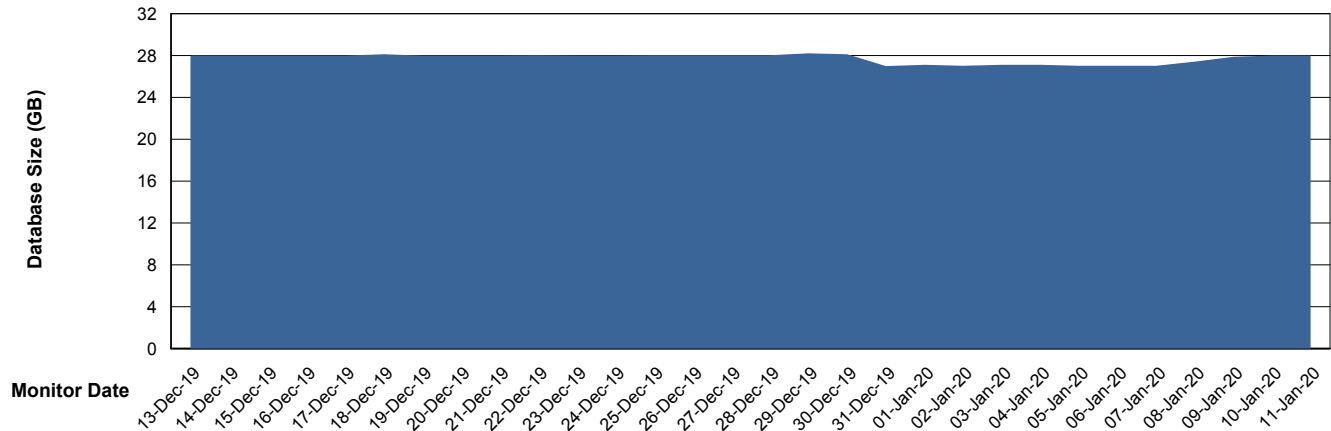

Weekly SLA Customer Report

Customer ELJ Production
Database ID 72

Database Performance ELJDB_Standby

DB Processes Max 600
DB Sessions Max 924

Weekly SLA Customer Report

Customer ELJ Production
Database ID 72

DATABASE SIZE ELJDB_PRD_BI

Database growth over last month

DATABASE SIZE ELJDB_Production

Database growth over last month

Weekly SLA Customer Report

Customer ELJ Production
 Database ID 72

Database Tablespace ELJDB_PRD_BI