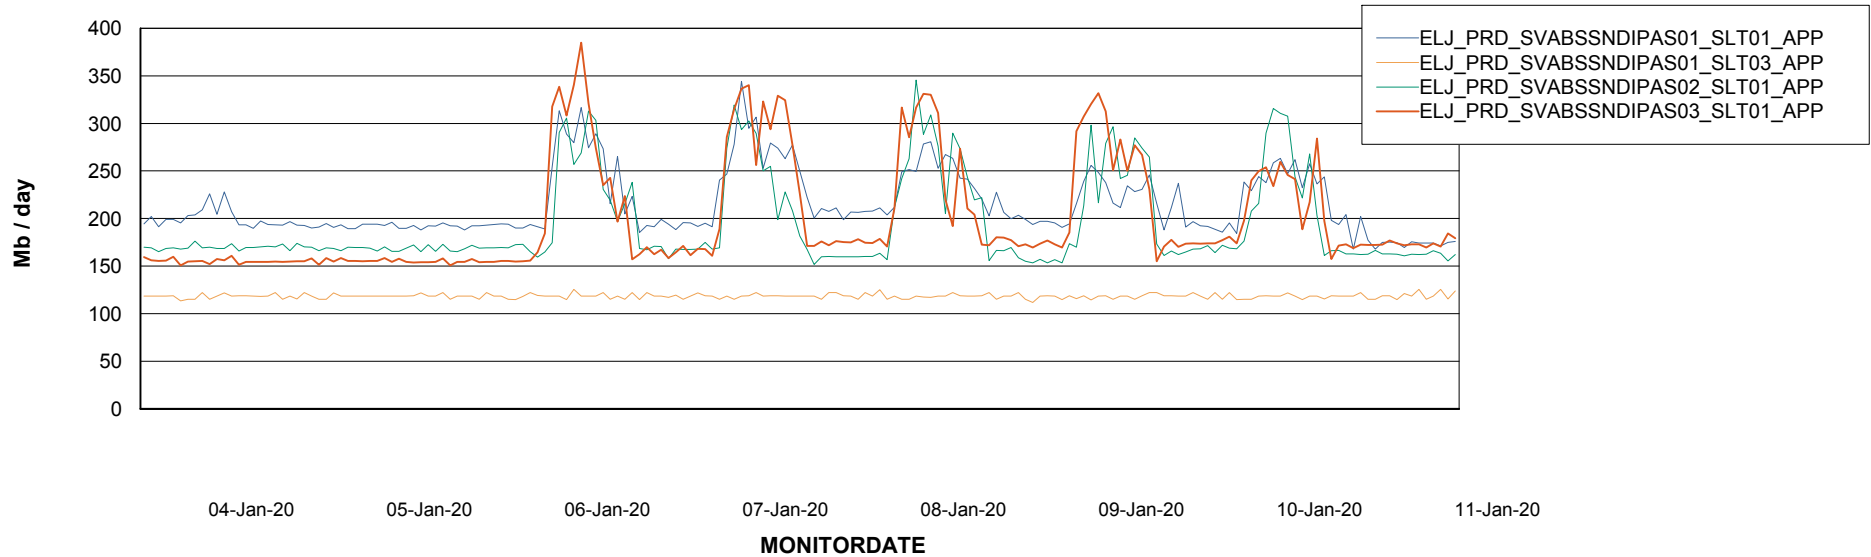

ABSSolute Application Server Services

Avg memory used per ABS Server Service