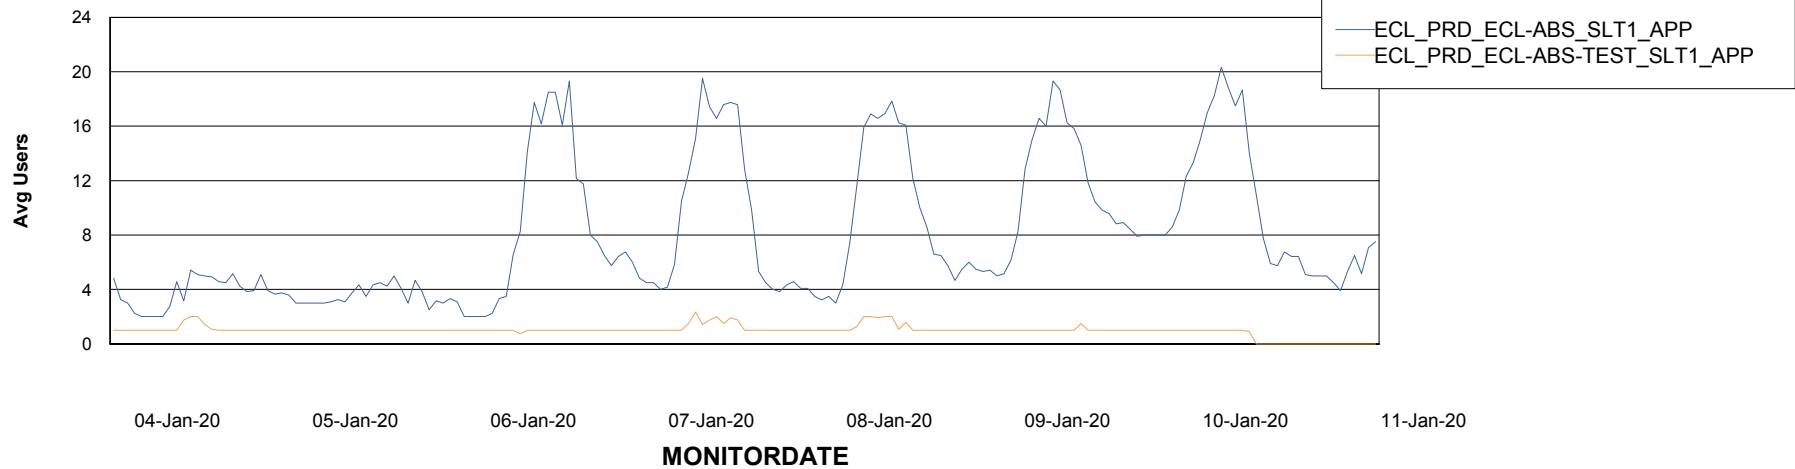

Avg users per day per ABS server