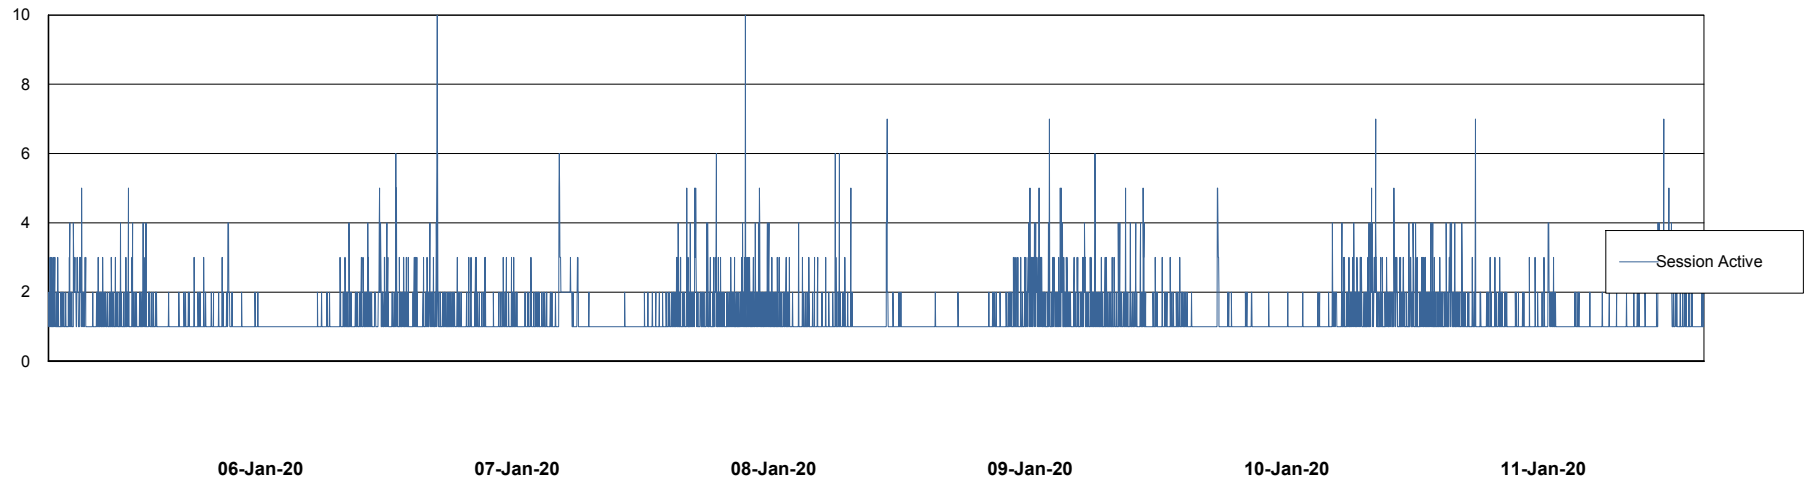

Weekly SLA Customer Report

Customer ECL Production
Database ID 77

Harddisk Usage ECL_PRD_ECL-ABS-WEB

	Free disk space on c: (%)	Total disk space on c: (Gb)
11-Jan-20	79	127
10-Jan-20	79	127
09-Jan-20	79	127
08-Jan-20	79	127
07-Jan-20	79	127
06-Jan-20	79	127
05-Jan-20	79	127

Weekly SLA Customer Report

Customer ECL Production
Database ID 77

Database Performance ECLDB_Production

DB Processes Max 300
DB Sessions Max 480

Weekly SLA Customer Report

Customer ECL Production
Database ID 77