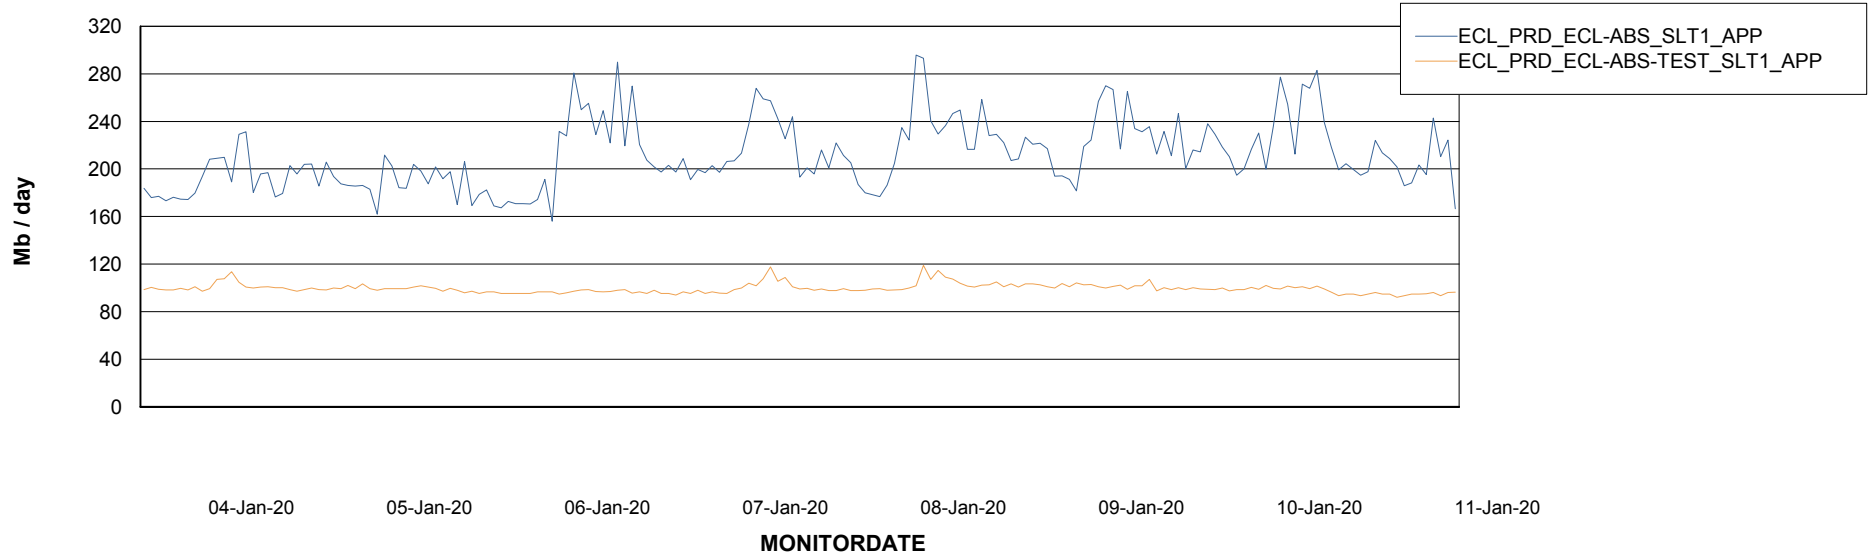

ABSSolute Application Server Services

Avg memory used per ABS Server Service