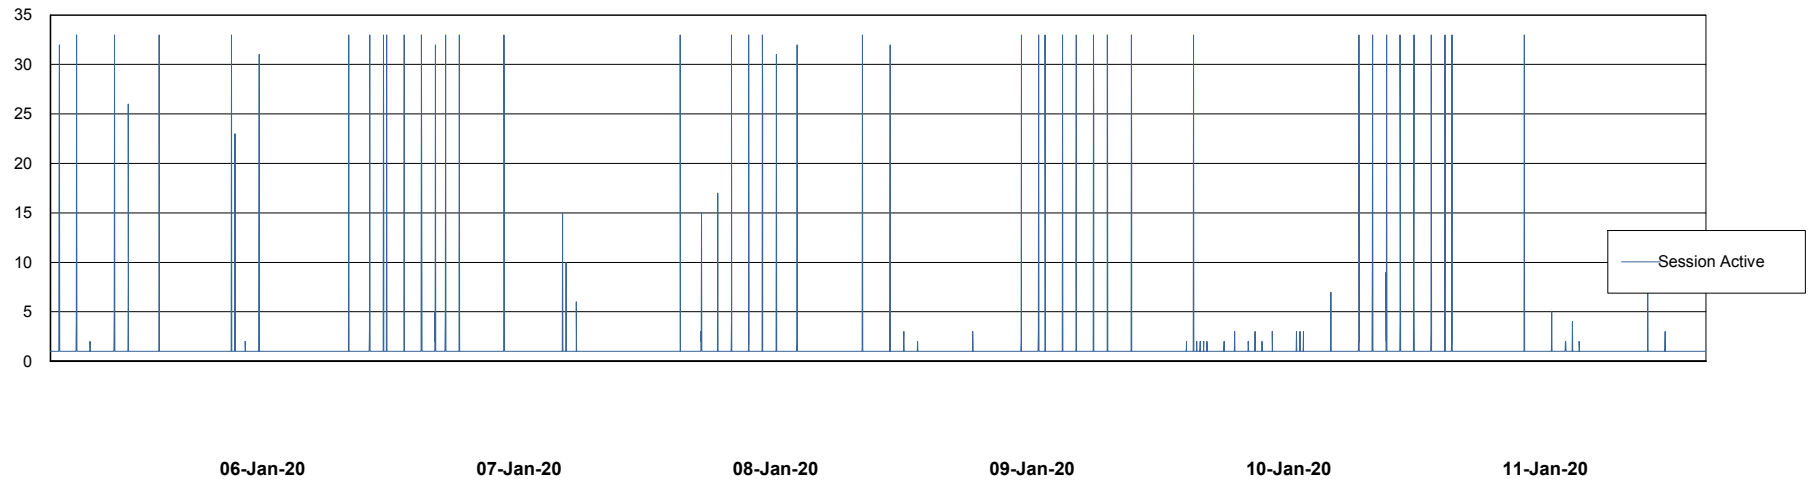

Weekly SLA Customer Report

Customer ECL Production
Database ID 77

Database Performance ECLDB_Production

DB Processes Max 300
DB Sessions Max 480

Weekly SLA Customer Report

Customer ECL Production
Database ID 77

Database Performance ECLDB_Standby

DB Processes Max 300
DB Sessions Max 480

Weekly SLA Customer Report

Customer ECL Production
 Database ID 77

DATABASE SIZE ECLDB_Production

Database growth over last month