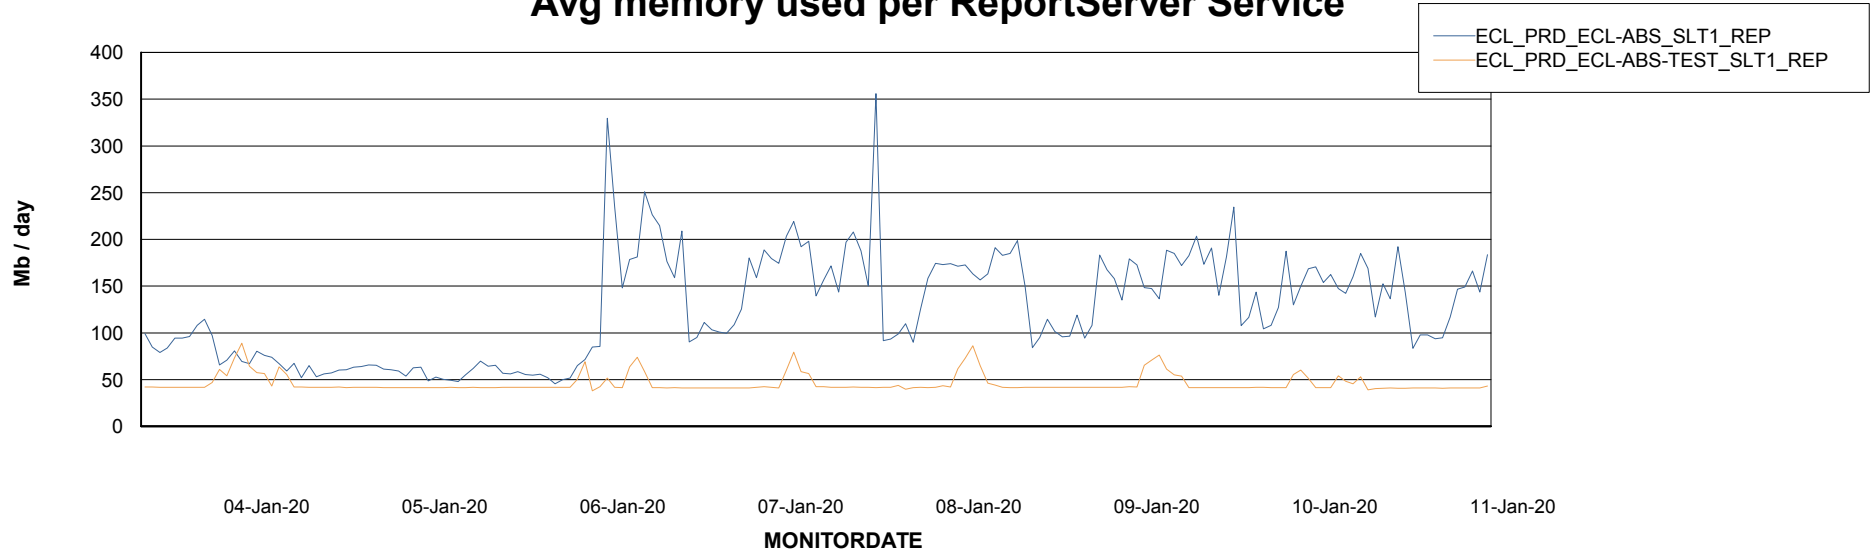

Avg memory used per ABS Server Service

Avg users per day per ABS server

Weekly SLA Customer Report

Customer ECL Production
Database ID 77

ABSSolute Application ReportServer Services

Avg memory used per ReportServer Service