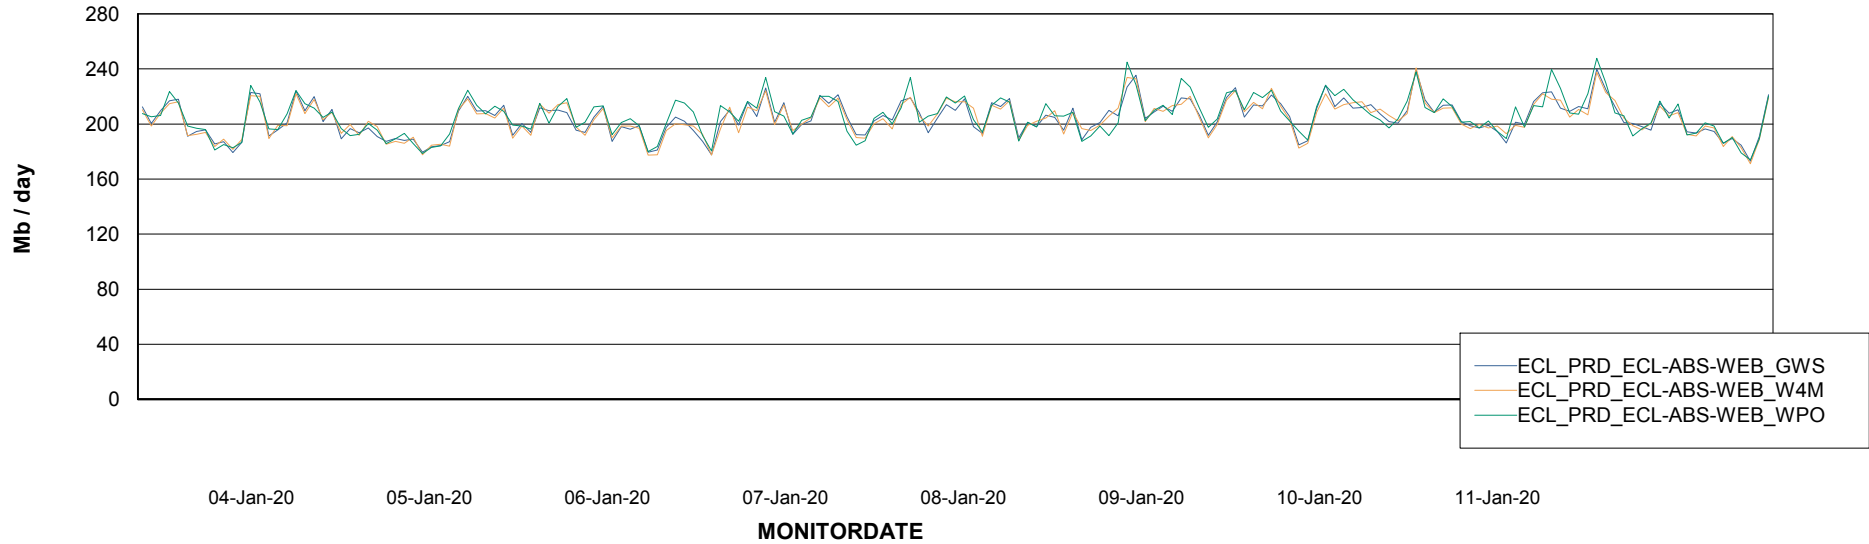

ABSolute Web Component Services

Avg memory used per ABS Web component