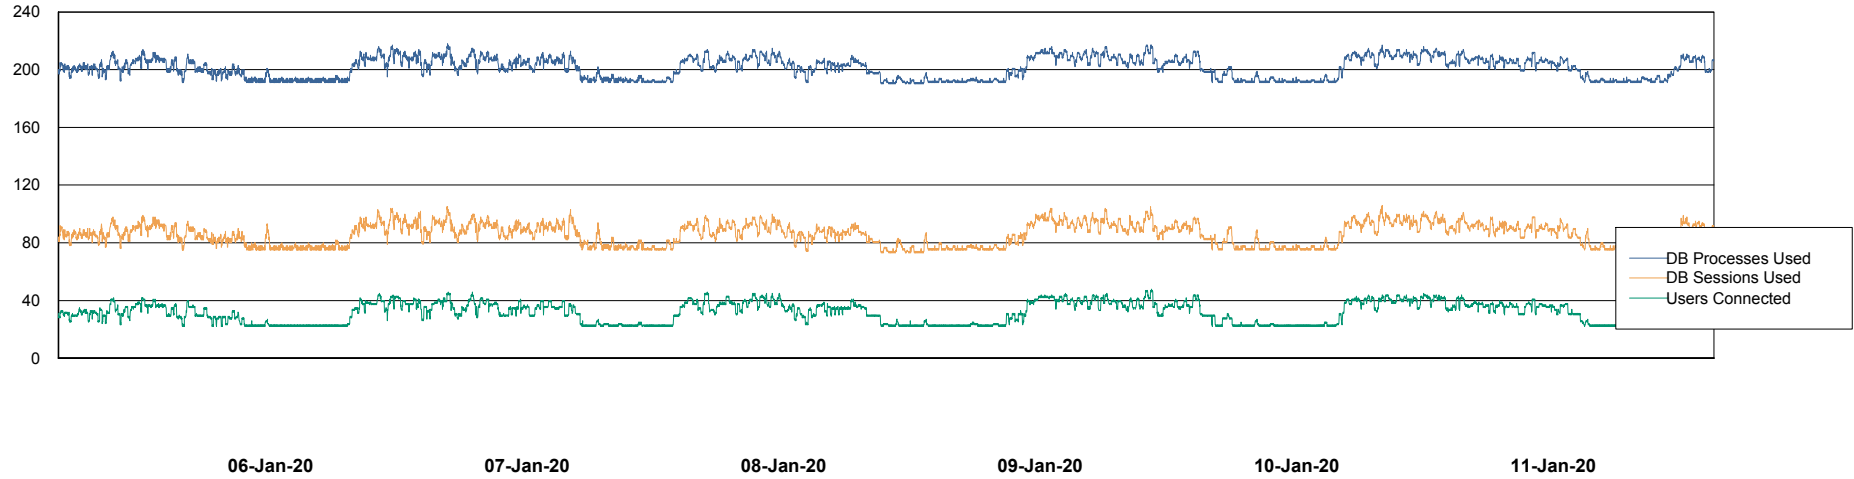

Weekly SLA Customer Report

Customer ECL Production
Database ID 77

Database Performance ECLDB_Production

DB Processes Max 300
DB Sessions Max 480

Weekly SLA Customer Report

Customer ECL Production
Database ID 77