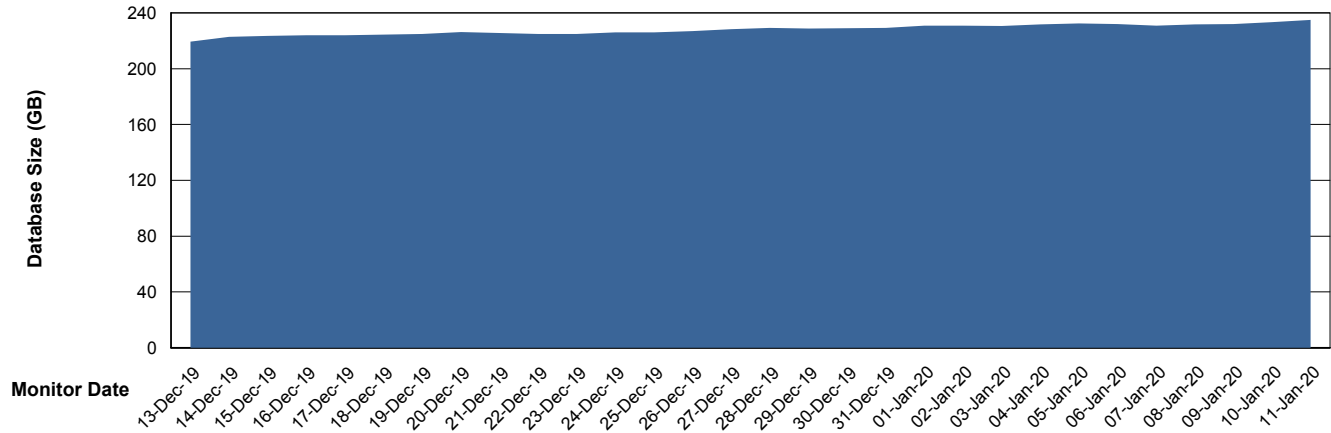

Database Performance BNLDB_FUT_Standby

DB Processes Max 1,000
DB Sessions Max 1,528

Weekly SLA Customer Report

Customer BNL_Production
Database ID 83

Database Performance BNLDB_Production

DB Processes Max 700
DB Sessions Max 1,072

Weekly SLA Customer Report

Customer BNL_Production
Database ID 83

DATABASE SIZE BNLDB_FUT_FutureLive

Database growth over last month

DATABASE SIZE BNLDB_Production

Database growth over last month

Weekly SLA Customer Report