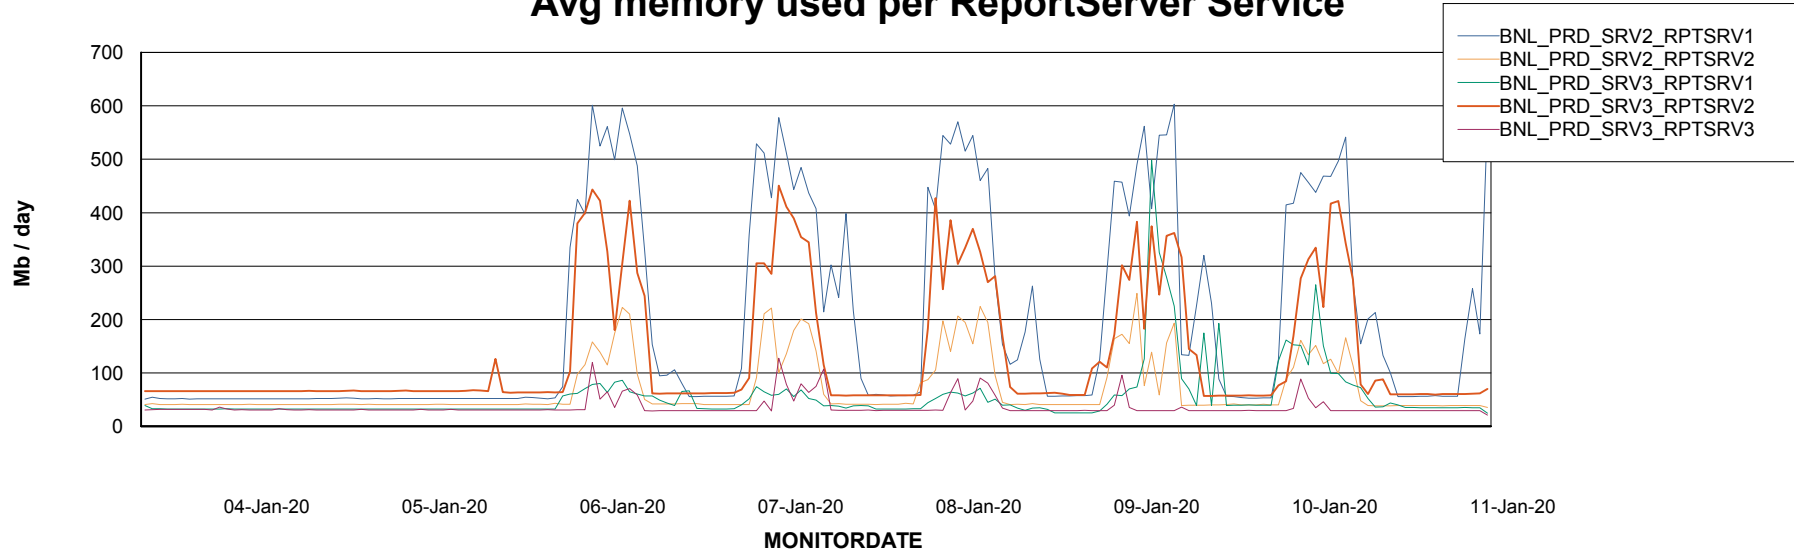

Avg users per day per ABS server

Weekly SLA Customer Report

Customer BNL_Production
Database ID 83

ABSSolute Web Component Services

Avg memory used per ReportServer Service

Disaster per ABS component