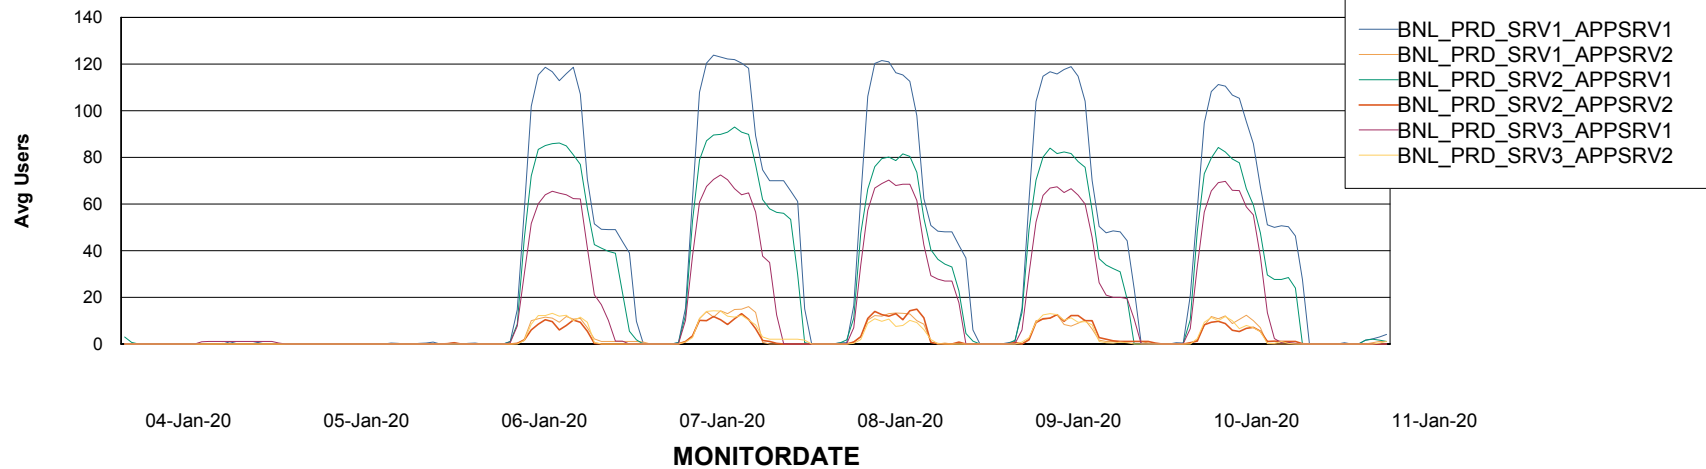

Avg users per day per ABS server