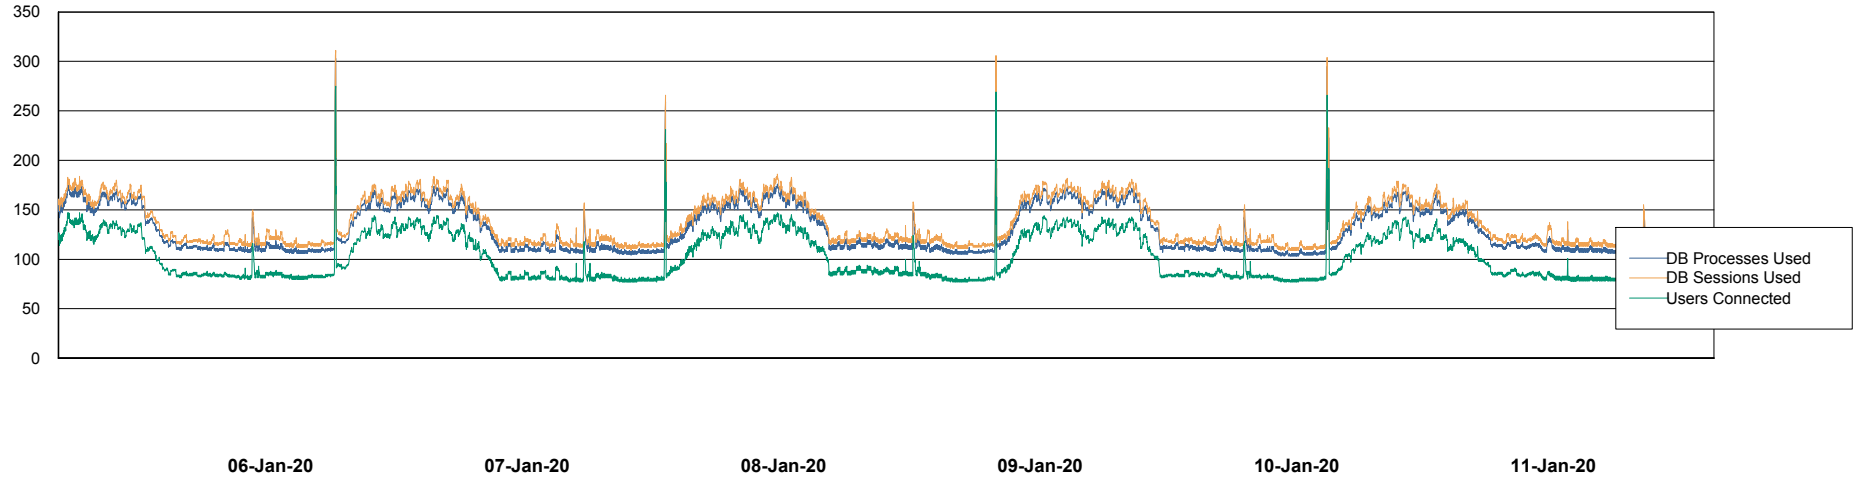

Database Performance BNLDB_FUT_Standby

DB Processes Max 1,000
DB Sessions Max 1,528

Weekly SLA Customer Report

Customer BNL_Production
Database ID 83

Database Performance BNLDB_Production

DB Processes Max 700
DB Sessions Max 1,072

Weekly SLA Customer Report

Customer BNL_Production
Database ID 83

DATABASE SIZE BNLDB_FUT_FutureLive

Database growth over last month

DATABASE SIZE BNLDB_Production

Database growth over last month

Weekly SLA Customer Report