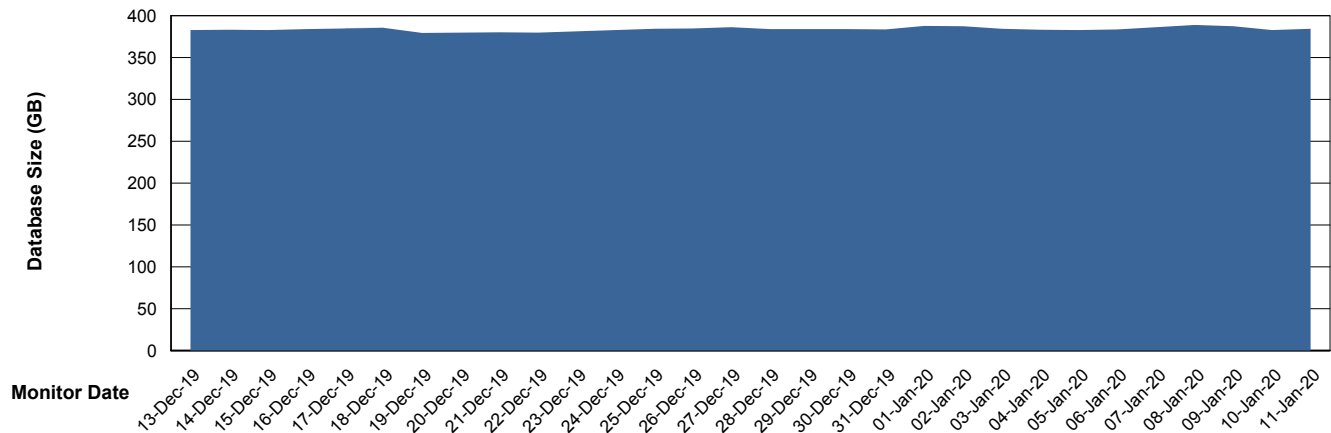

Weekly SLA Customer Report

Customer BNL_Production
Database ID 83

DATABASE SIZE BNLDB_FUT_FutureLive

Database growth over last month

DATABASE SIZE BNLDB_Production

Database growth over last month

Weekly SLA Customer Report