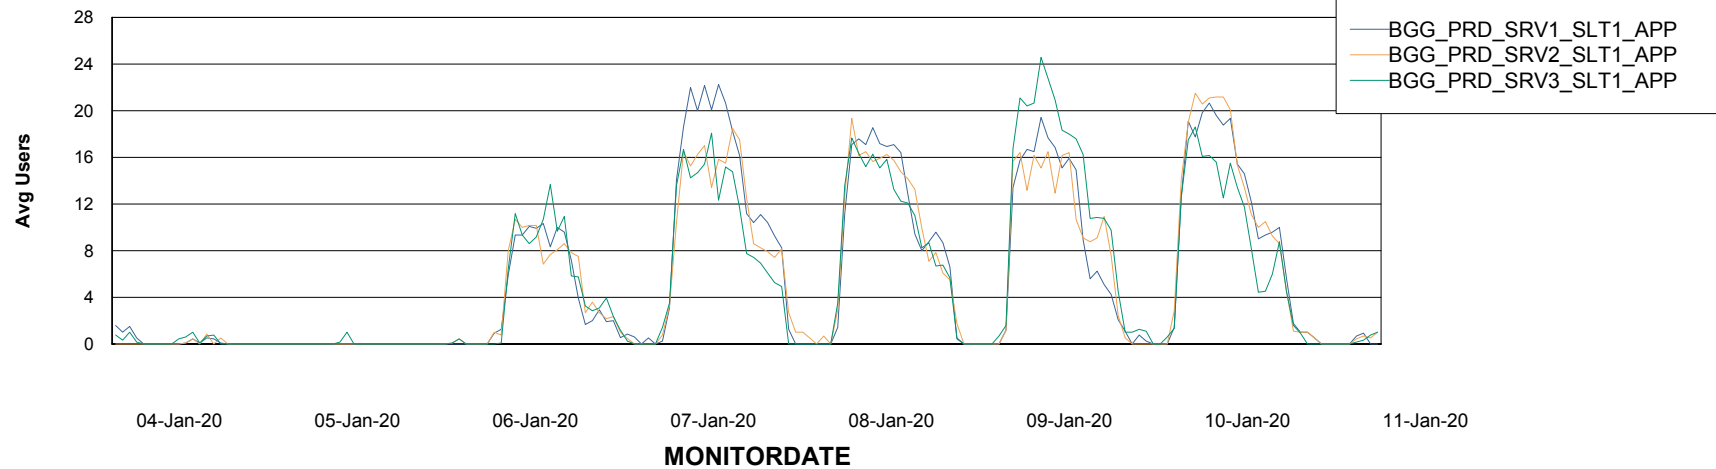

Avg users per day per ABS server