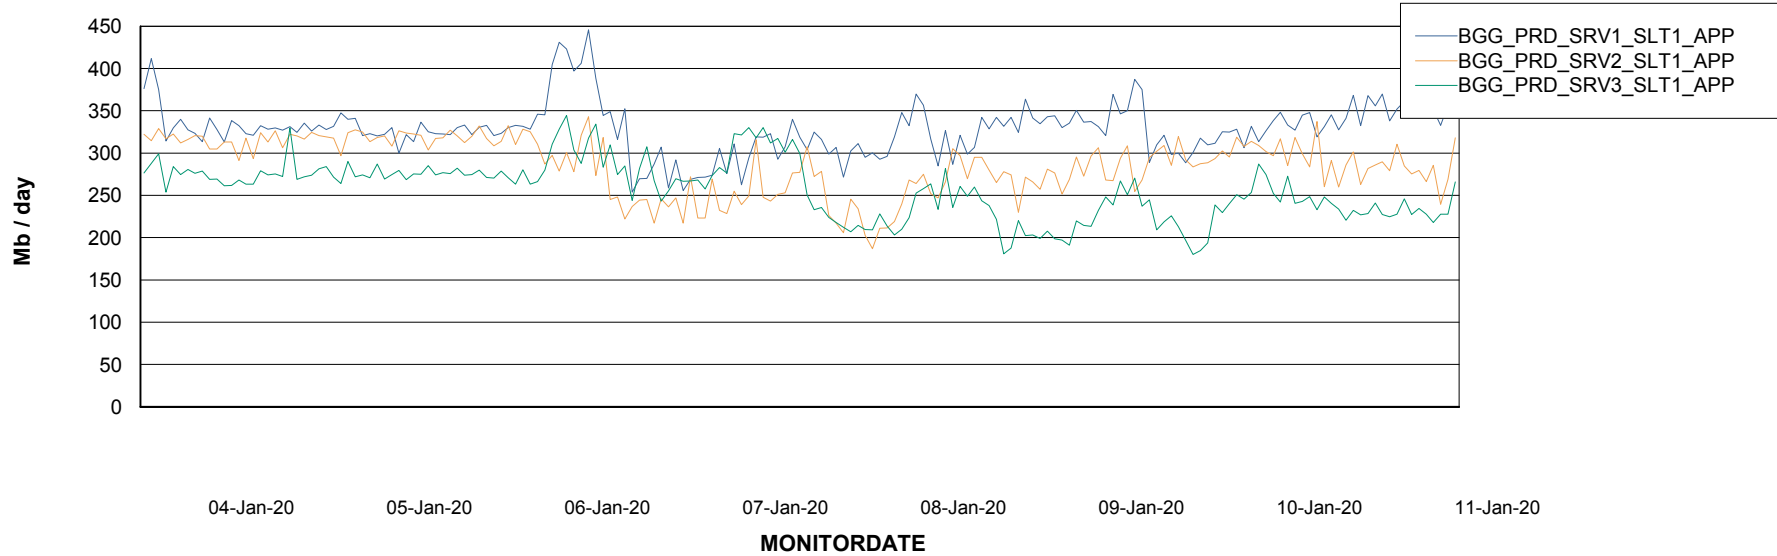

ABSSolute Application Server Services

Avg memory used per ABS Server Service