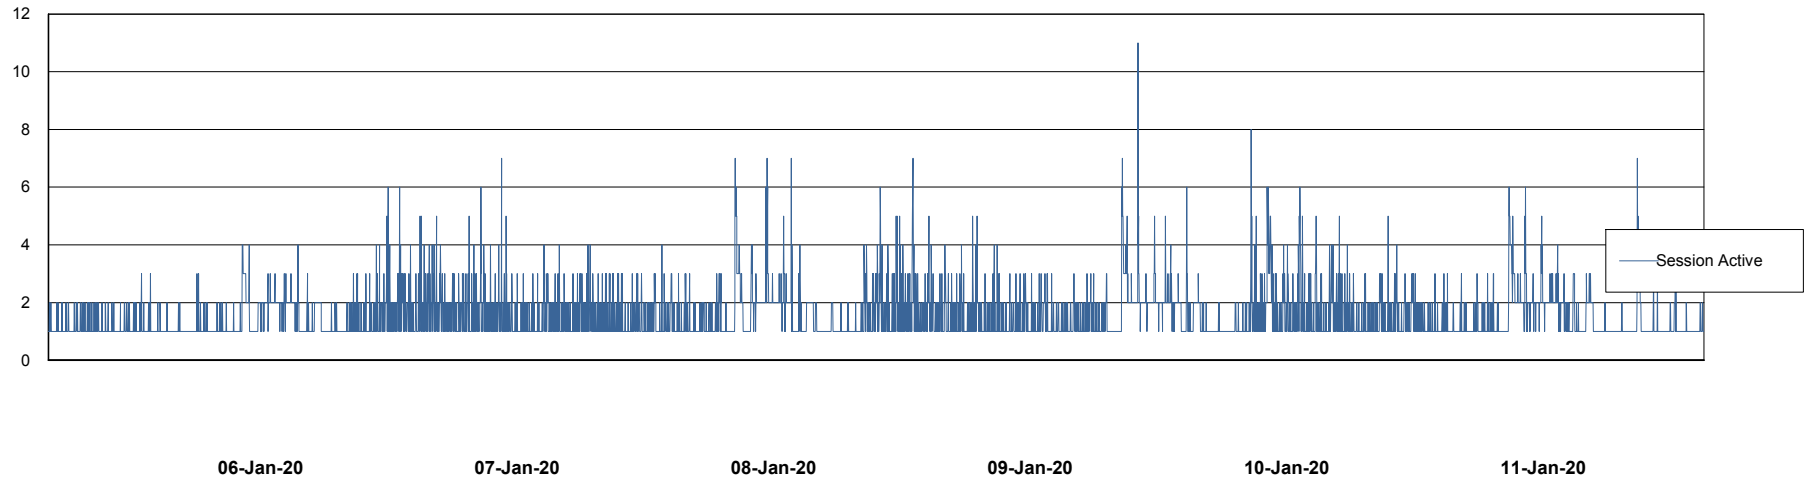

Weekly SLA Customer Report

Customer BGG_Production
Database ID 58

Database Performance BGGDB_BI

Weekly SLA Customer Report

Customer BGG_Production
Database ID 58

Database Performance BGGDB_Production

Weekly SLA Customer Report