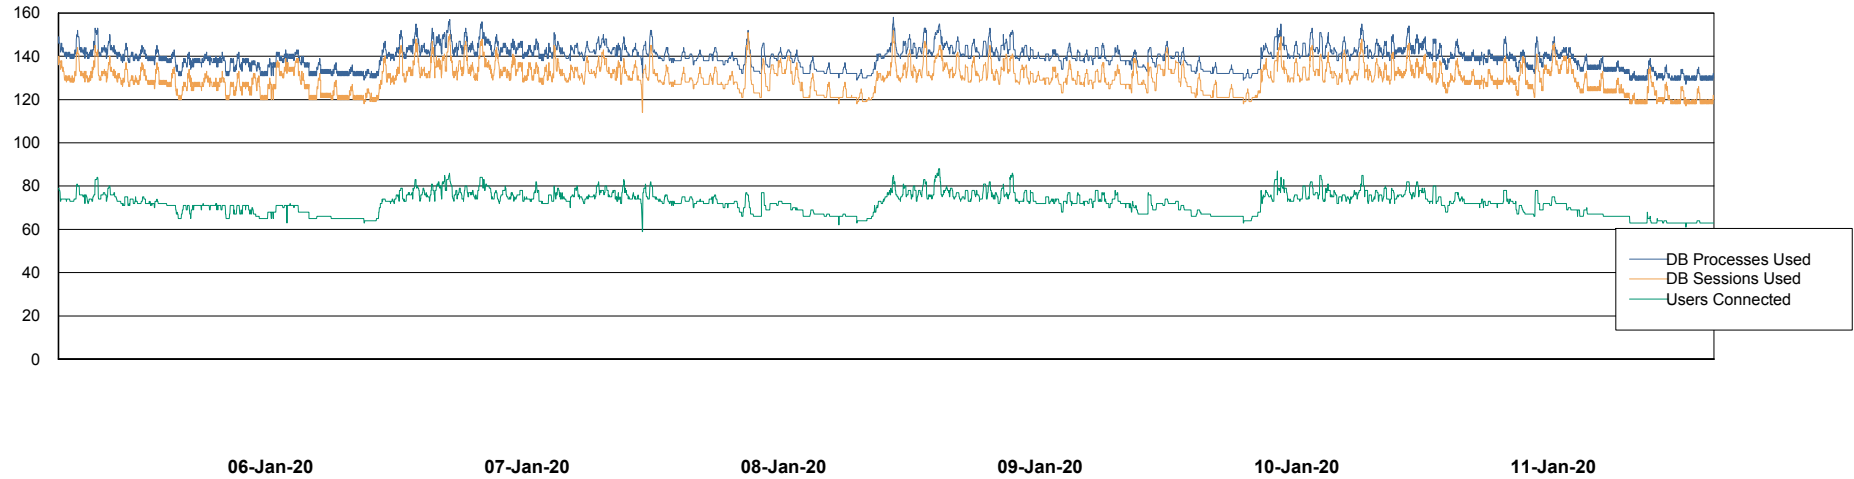

Weekly SLA Customer Report

Customer BGG_Production
Database ID 58

Database Performance BGGDB_BI

Weekly SLA Customer Report

Customer BGG_Production
Database ID 58

Database Performance BGGDB_Production

Weekly SLA Customer Report