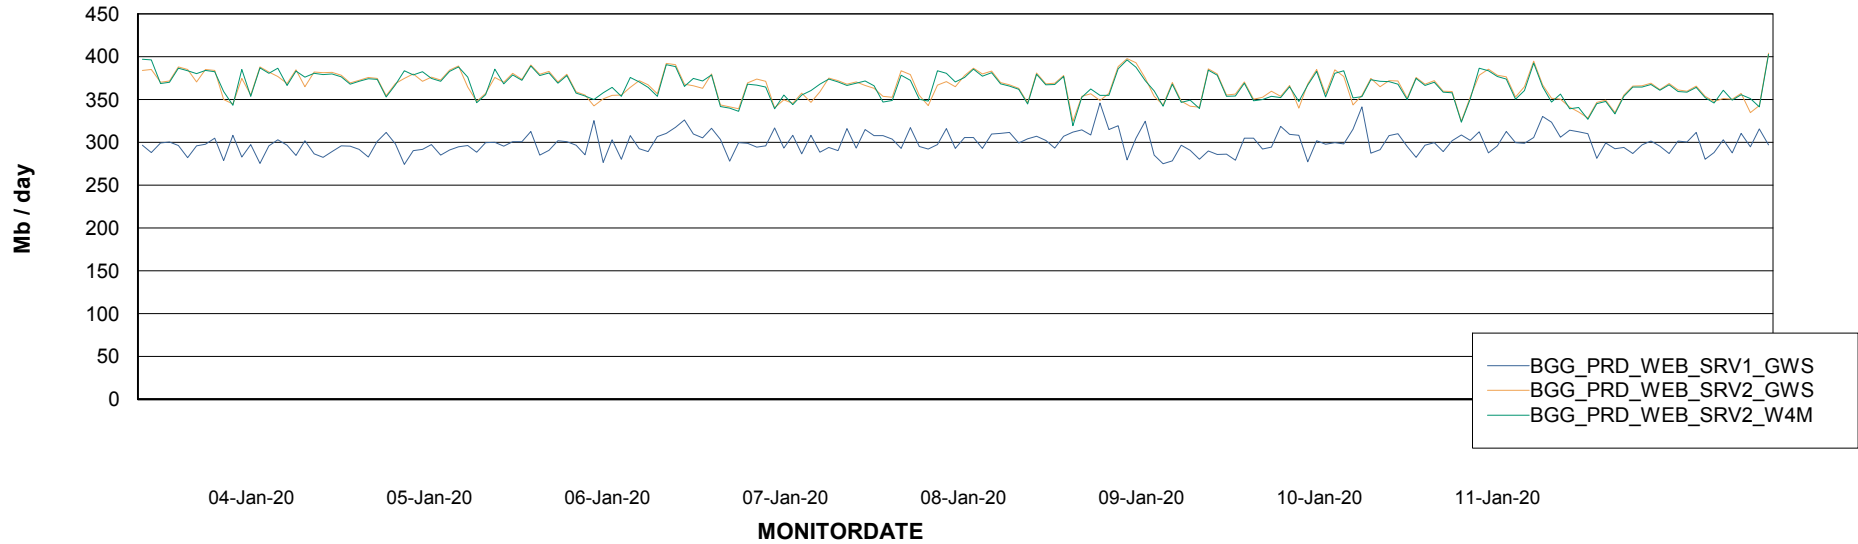

ABSSolute Web Component Services

Avg memory used per ABS Web component