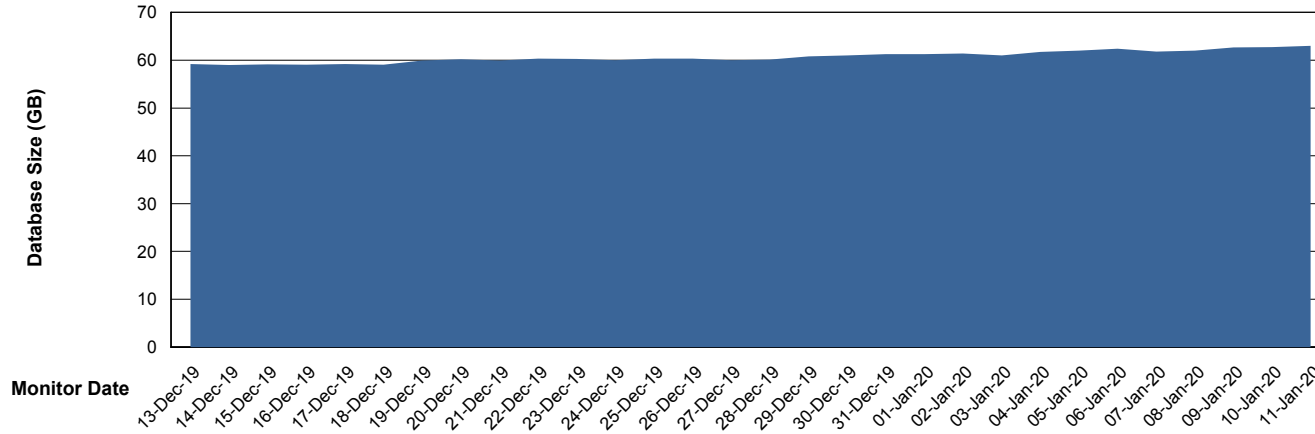

Customer BGG_Production
Database ID 58

Database Performance BGGDB_Standby

Weekly SLA Customer Report

Customer BGG_Production
Database ID 58

DATABASE SIZE BGGDB_BI

Database growth over last month

DATABASE SIZE BGGDB_Production

Database growth over last month

Weekly SLA Customer Report

Customer BGG_Production
 Database ID 58

Database Tablespace BGGDB_BI

Date	Tablespace Name	Filesize (Gb)	Usedsize (Gb)	Percentage free
11-Jan-20	ABSDATA	32	30	6
	INDX	34	31	9
10-Jan-20	ABSDATA	32	30	6
	INDX	34	31	9
09-Jan-20	ABSDATA	32	29	9
	INDX	34	31	9
08-Jan-20	ABSDATA	32	29	9
	INDX	34	31	9
07-Jan-20	ABSDATA	32	29	9
	INDX	34	31	9
06-Jan-20	ABSDATA	32	29	9
	INDX	34	31	9
05-Jan-20	ABSDATA	32	29	9
	INDX	34	31	9