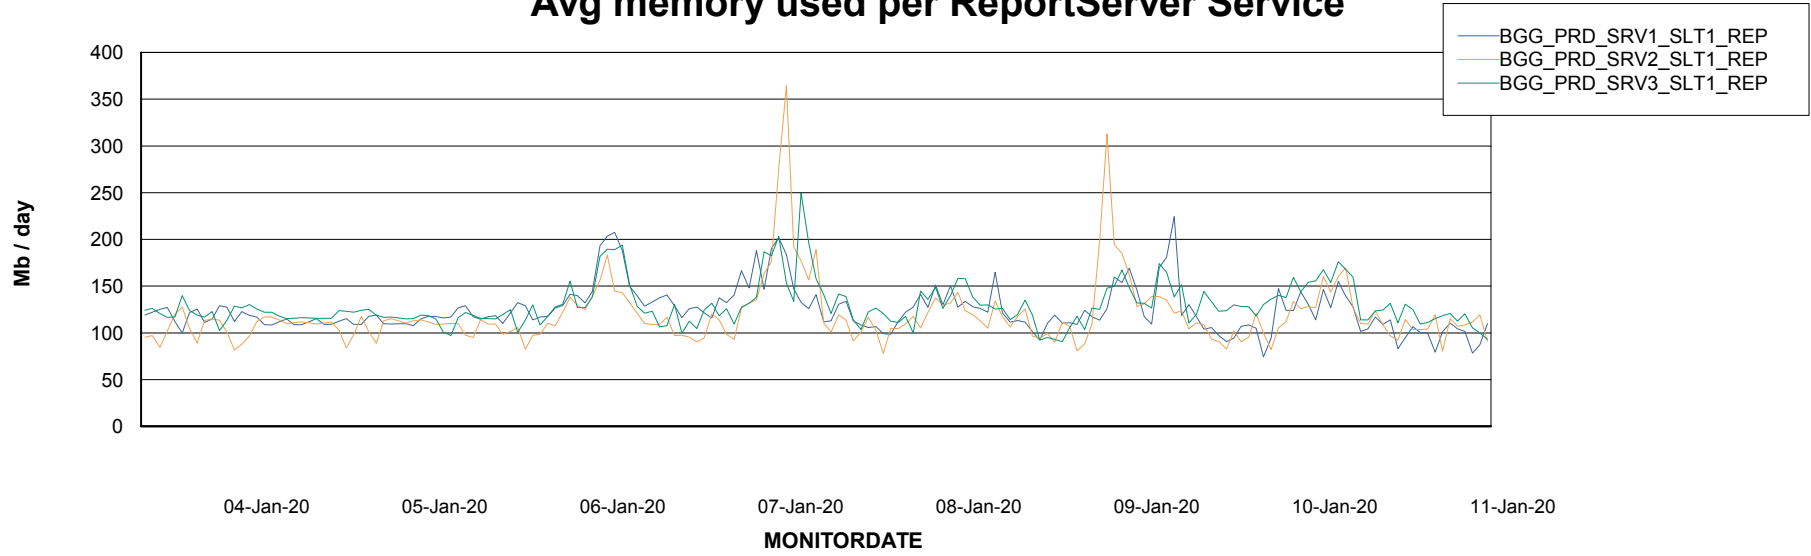

Avg memory used per ABS Server Service

Avg users per day per ABS server

Weekly SLA Customer Report

Customer BGG_Production
Database ID 58

ABSolute Application ReportServer Services

Avg memory used per ReportServer Service