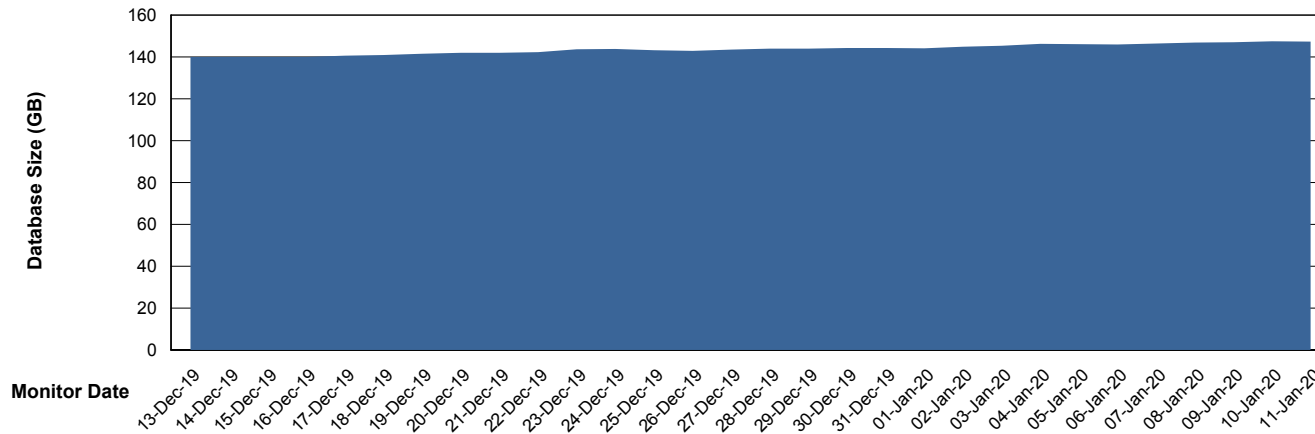

DATABASE SIZE BGGDB_Production

Database growth over last month