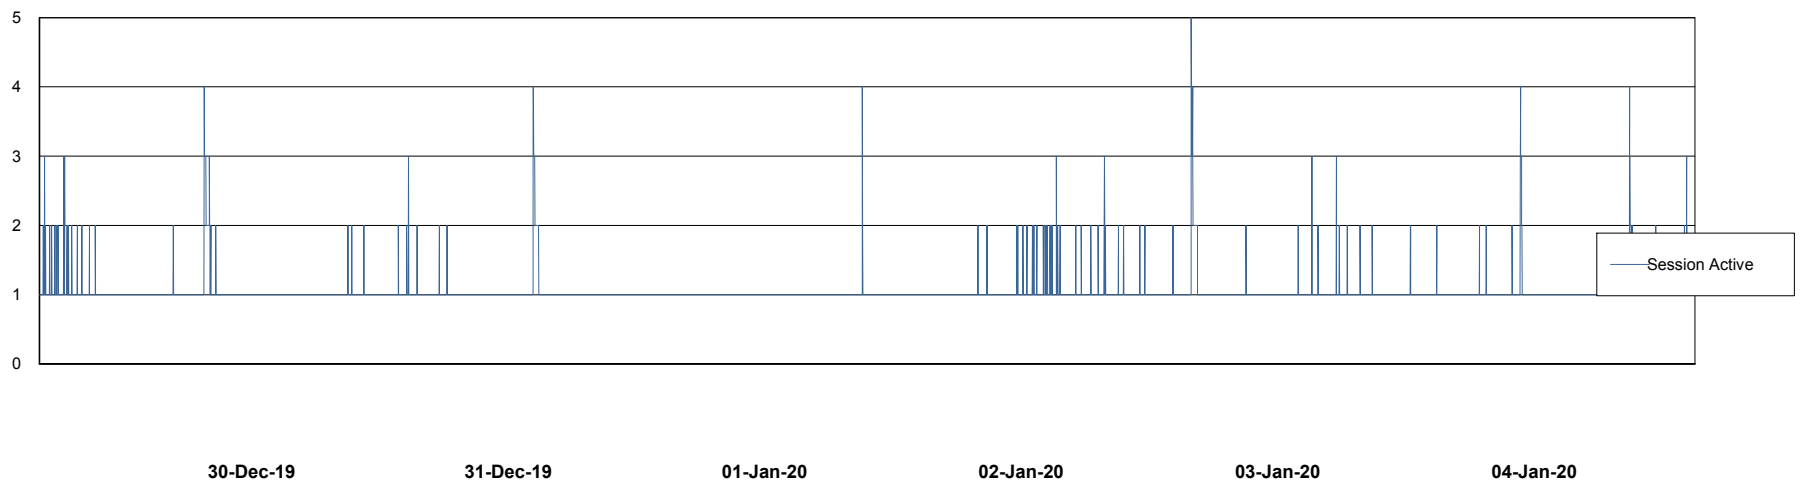

Harddisk Usage WBL_PRD_ORACLE2

	Free disk space on c: (%)	Total disk space on c: (Gb)	Free disk space on d: (%)	Total disk space on d: (Gb)	Free disk space on e: (%)	Total disk space on e: (Gb)	Free disk space on f: (%)	Total disk space on f: (Gb)
04-Jan-20	72	120	87	200	87	200	95	200
03-Jan-20	72	120	87	200	87	200	95	200
02-Jan-20	72	120	87	200	87	200	96	200
01-Jan-20	72	120	87	200	87	200	96	200
31-Dec-19	72	120	87	200	87	200	96	200
30-Dec-19	72	120	87	200	87	200	97	200
29-Dec-19	72	120	87	200	87	200	96	200

Weekly SLA Customer Report

Customer WBL_Production
Database ID 40

Database Performance WBLDB_Production

DB Processes Max 500
DB Sessions Max 772

Weekly SLA Customer Report

Customer WBL_Production
Database ID 40