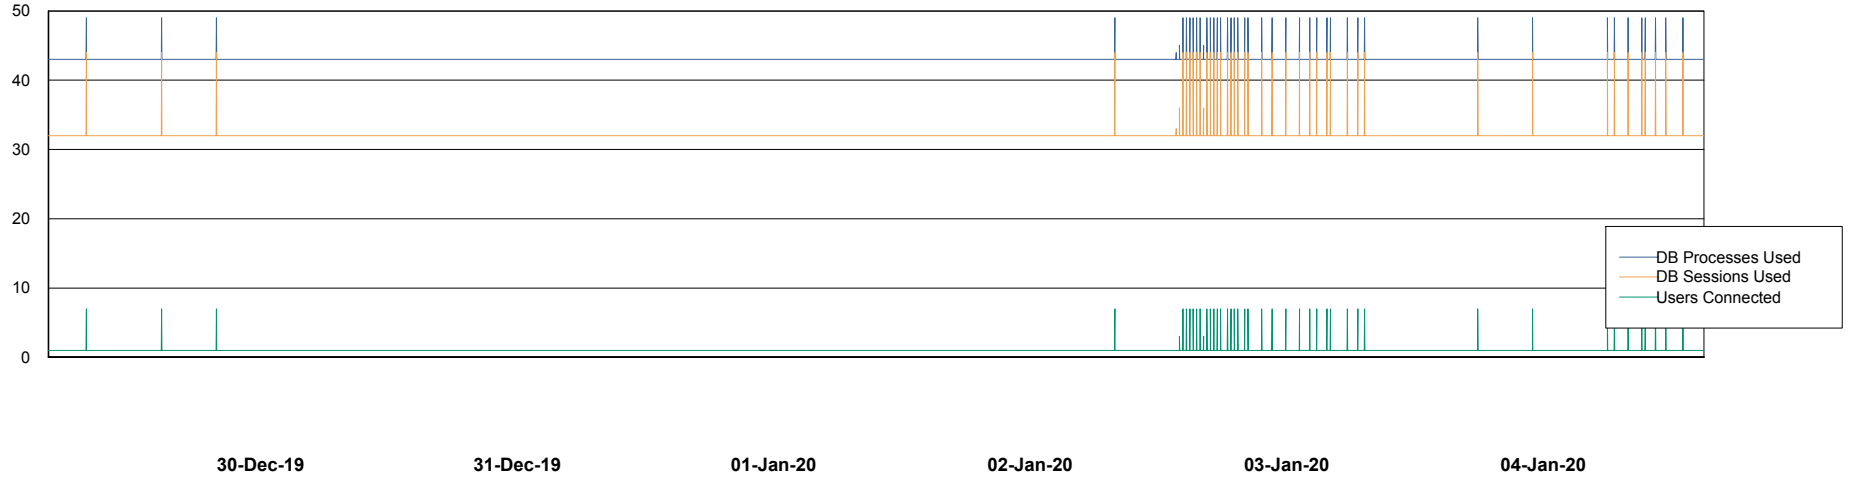

Weekly SLA Customer Report

Customer WBL_Production
Database ID 40

Database Performance WBLDB_Production

DB Processes Max 500
DB Sessions Max 772

Weekly SLA Customer Report

Customer WBL_Production
Database ID 40

Database Performance WBLDB_Standby

DB Processes Max 500
DB Sessions Max 772

Weekly SLA Customer Report

Customer WBL_Production
 Database ID 40

DATABASE SIZE WBLDB_Production

Database growth over last month