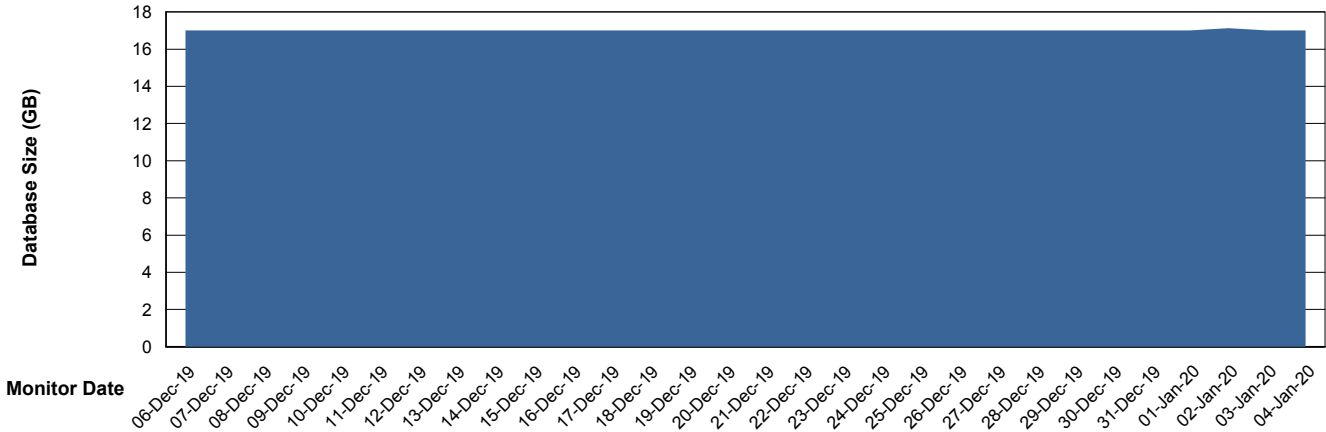

Database Performance WBLDB_Standby

DB Processes Max 500
DB Sessions Max 772

Weekly SLA Customer Report

Customer WBL_Production
 Database ID 40

DATABASE SIZE WBLDB_Production

Database growth over last month

Database Tablespace WBLDB_Production

Date	Tablespace Name	Filesize (Gb)	Usedsize (Gb)	Percentage free
04-Jan-20	ABSDATA	9	7	22
	INDX	12	9	25
03-Jan-20	ABSDATA	9	7	22
	INDX	12	9	25
02-Jan-20	ABSDATA	9	7	22
	INDX	12	9	25
01-Jan-20	ABSDATA	9	7	22
	INDX	12	9	25
31-Dec-19	ABSDATA	9	7	22
	INDX	12	9	25
30-Dec-19	ABSDATA	9	7	22
	INDX	12	9	25
29-Dec-19	ABSDATA	9	7	22
	INDX	12	9	25