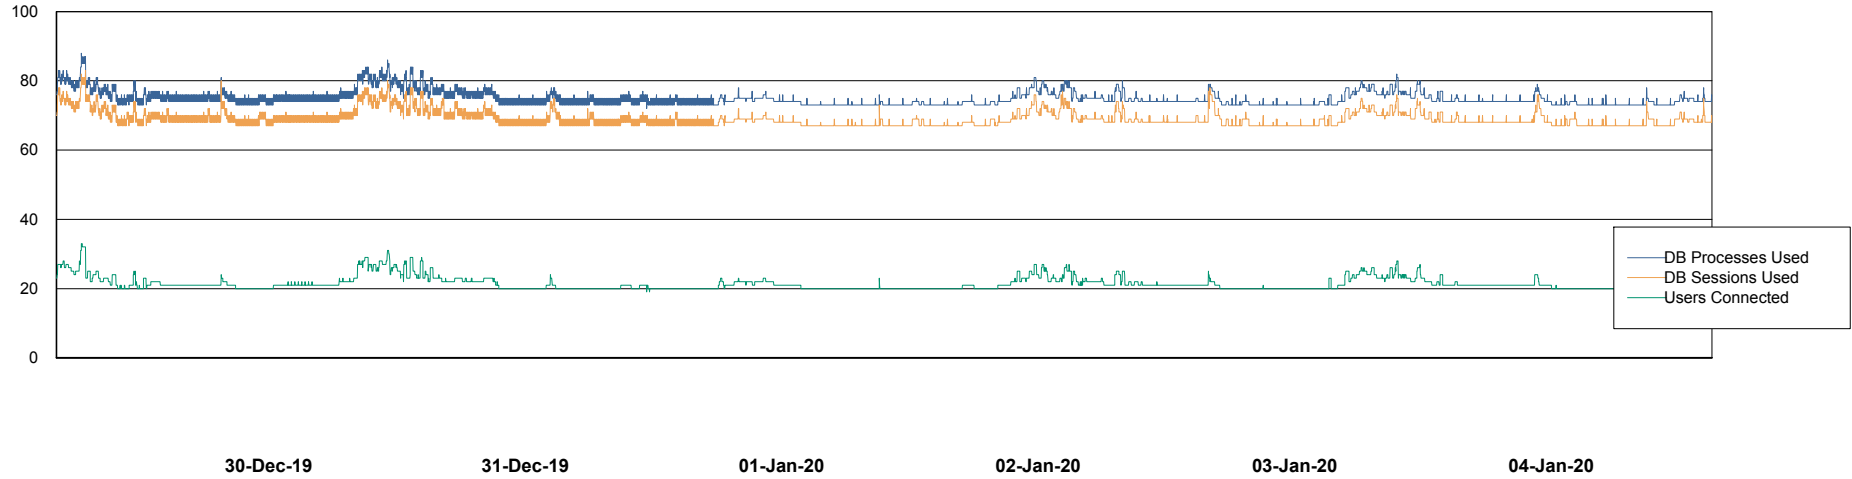

Harddisk Usage WBL_PRD_ORACLE2

	Free disk space on c: (%)	Total disk space on c: (Gb)	Free disk space on d: (%)	Total disk space on d: (Gb)	Free disk space on e: (%)	Total disk space on e: (Gb)	Free disk space on f: (%)	Total disk space on f: (Gb)
04-Jan-20	72	120	87	200	87	200	95	200
03-Jan-20	72	120	87	200	87	200	95	200
02-Jan-20	72	120	87	200	87	200	96	200
01-Jan-20	72	120	87	200	87	200	96	200
31-Dec-19	72	120	87	200	87	200	96	200
30-Dec-19	72	120	87	200	87	200	97	200
29-Dec-19	72	120	87	200	87	200	96	200

Weekly SLA Customer Report

Customer WBL_Production
Database ID 40

Database Performance WBLDB_Production

DB Processes Max 500
DB Sessions Max 772

Weekly SLA Customer Report

Customer WBL_Production
Database ID 40