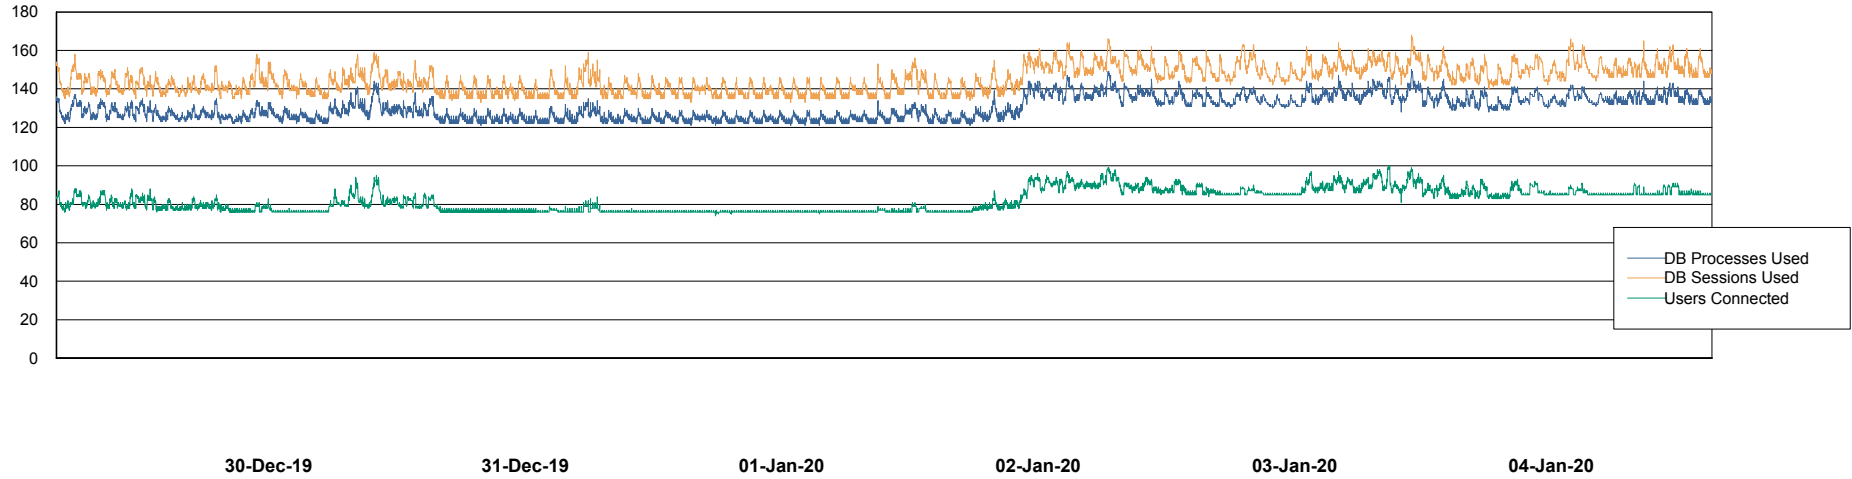

Database Performance VOSDB_Production

DB Processes Max 500
DB Sessions Max 772