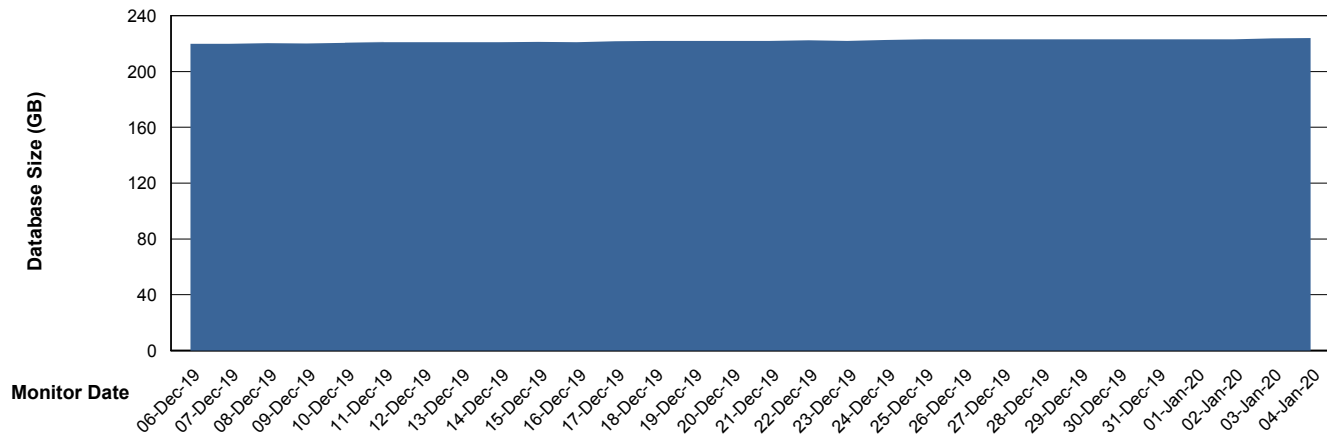

Weekly SLA Customer Report

Customer VOS_Production
Database ID 68

DATABASE SIZE VOSBIDB_Production

Database growth over last month

DATABASE SIZE VOSDB_Production

Database growth over last month

Weekly SLA Customer Report