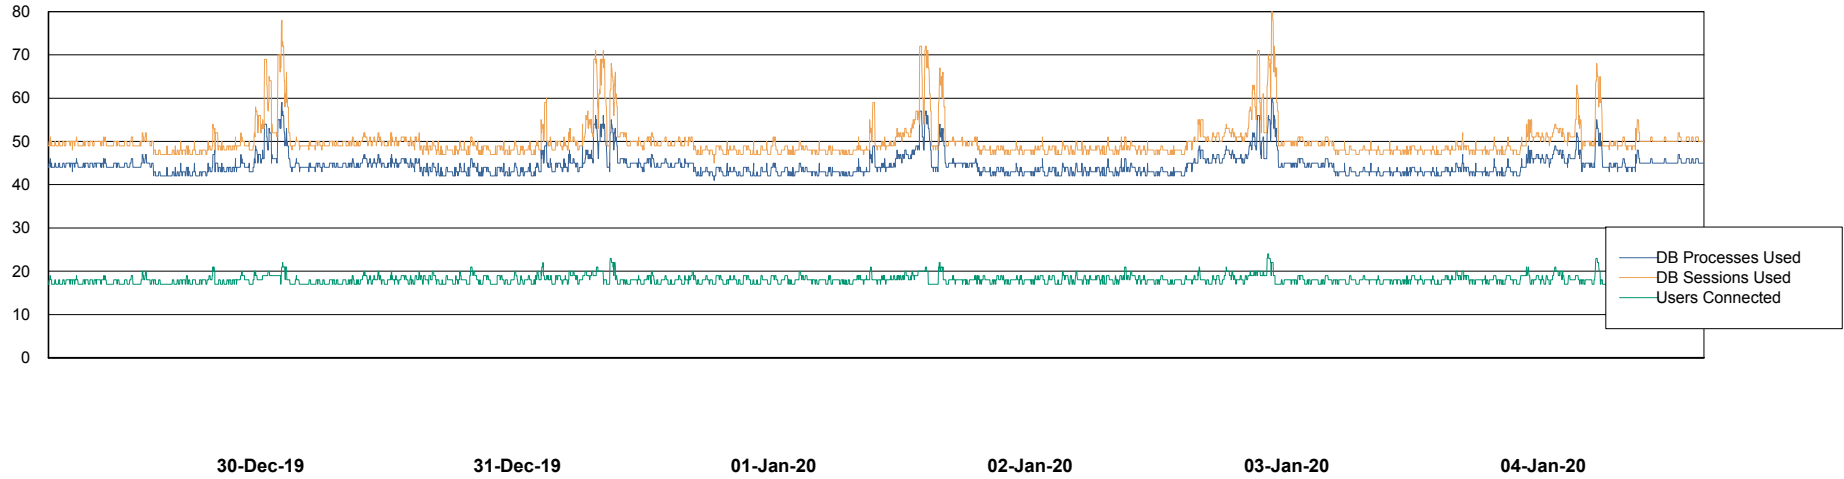

Database Performance VOSBIDB_Production

DB Processes Max 500
DB Sessions Max 772