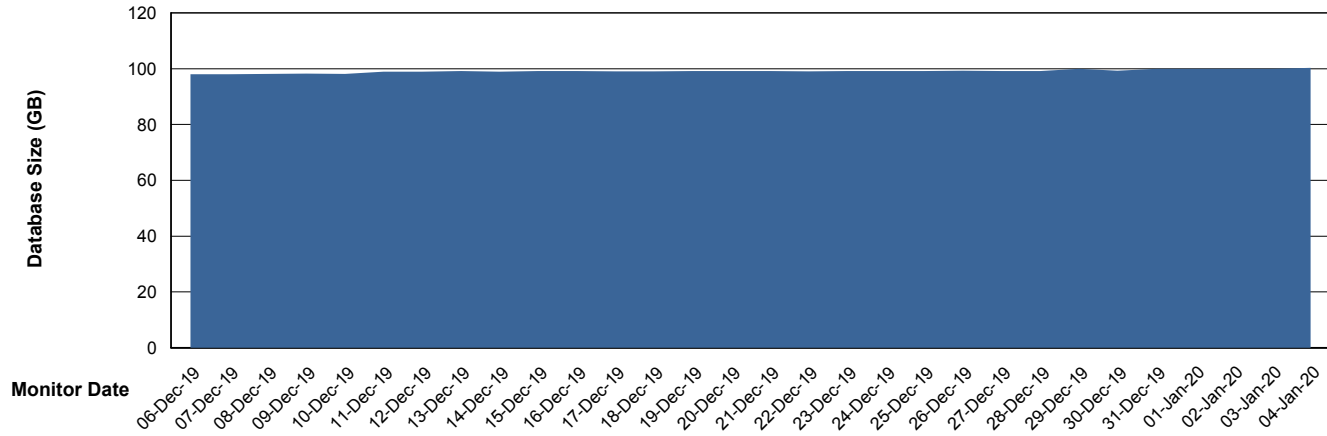

Database Performance VOSDB_Production

DB Processes Max 500
DB Sessions Max 772

Weekly SLA Customer Report

Customer VOS_Production
Database ID 68

Database Performance VOSDB_Standby

DB Processes Max 300
DB Sessions Max 472

Weekly SLA Customer Report

Customer VOS_Production
Database ID 68

DATABASE SIZE VOSBIDB_Production

Database growth over last month

DATABASE SIZE VOSDB_Production

Database growth over last month

Weekly SLA Customer Report