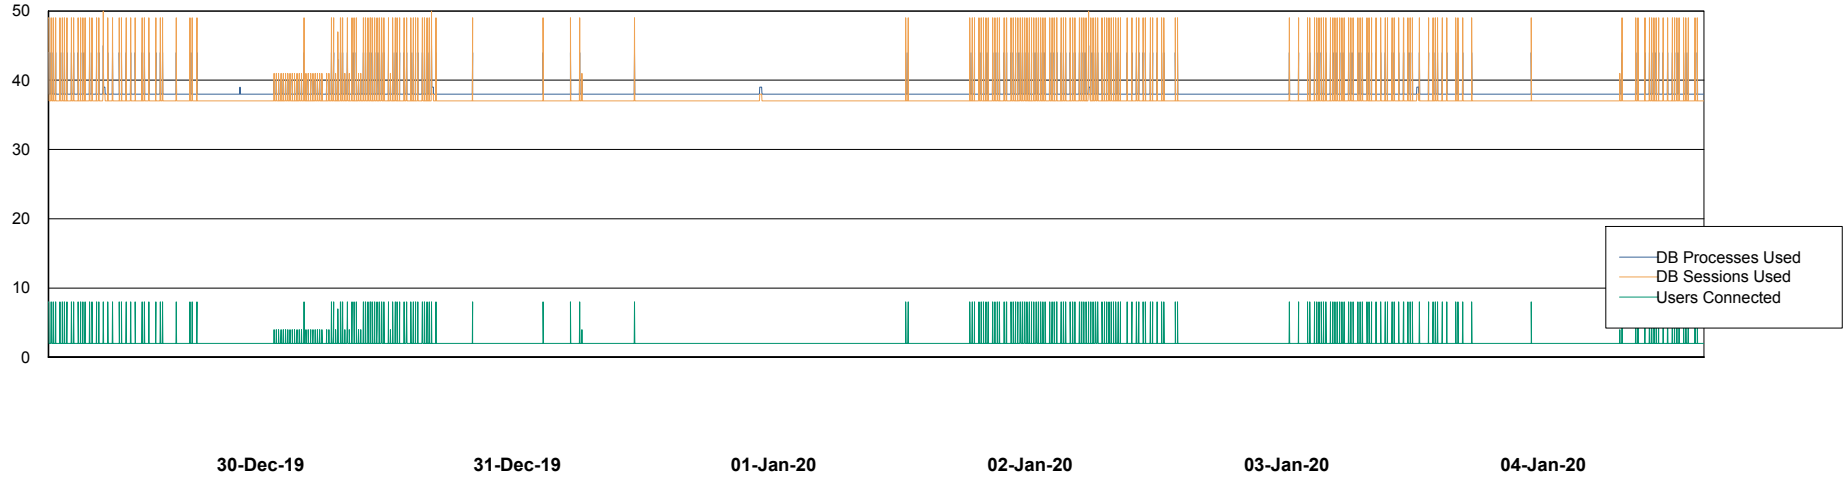

Database Performance VOSDB_Production

DB Processes Max 500
DB Sessions Max 772

Weekly SLA Customer Report

Customer VOS_Production
Database ID 68

Database Performance VOSDB_Standby

DB Processes Max 300
DB Sessions Max 472