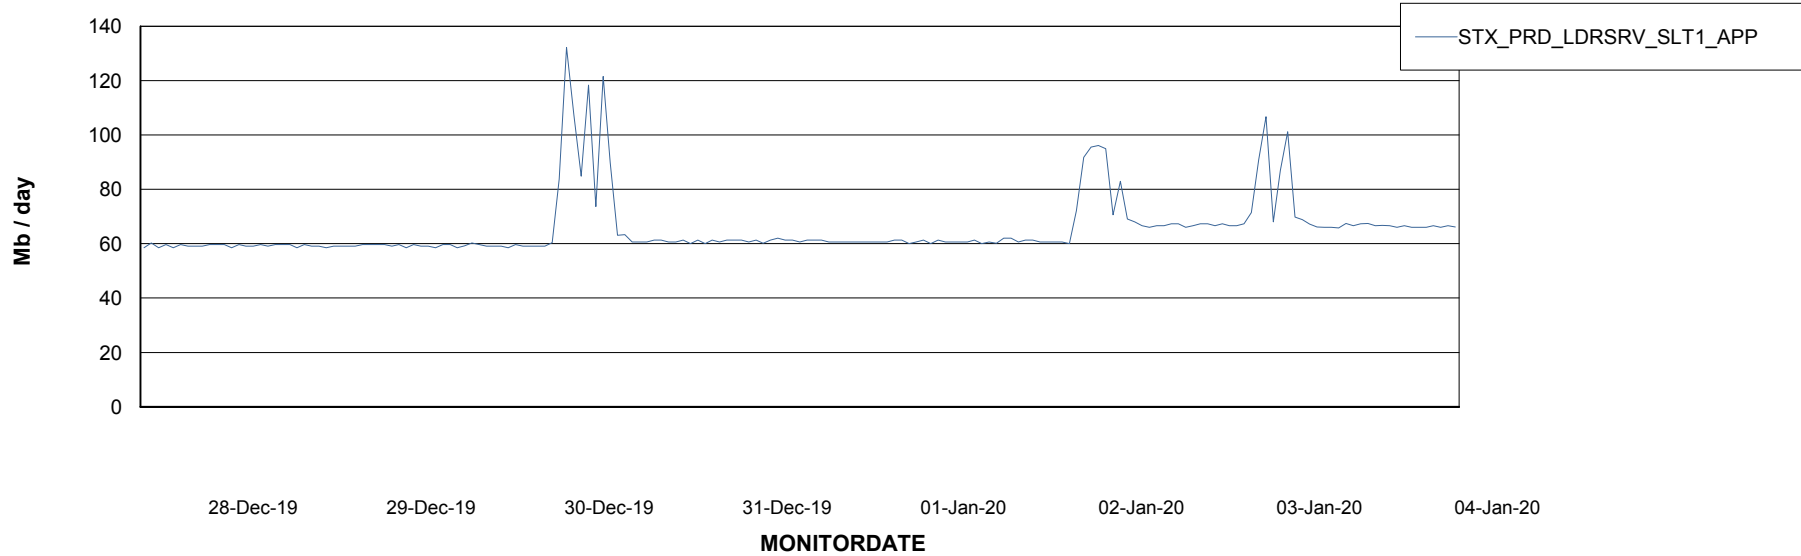

ABSSolute Application Server Services

Avg memory used per ABS Server Service