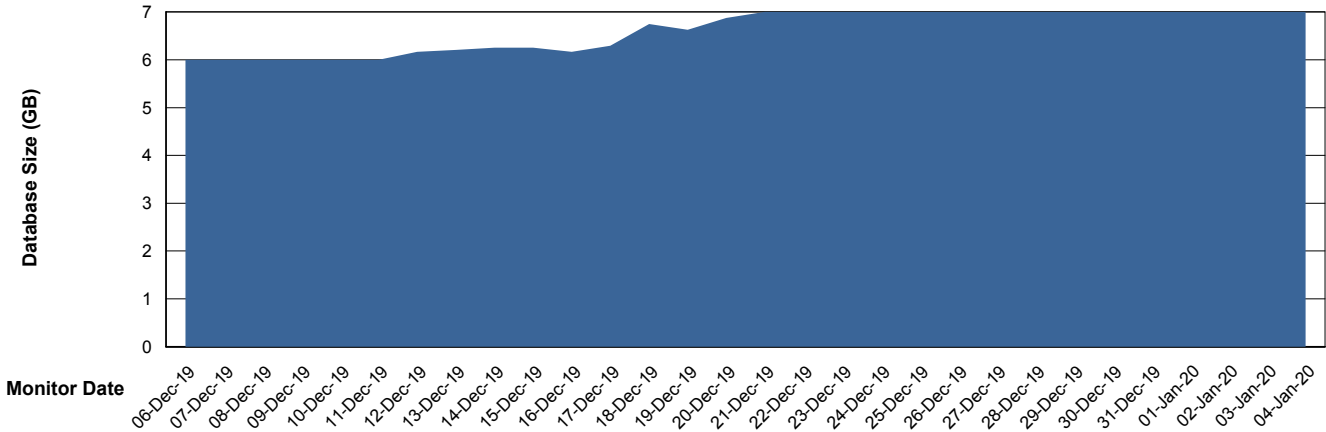

Weekly SLA Customer Report

Customer STX_Production
Database ID 71

Database Performance STXDB_Production

DB Processes Max 150
DB Sessions Max 248

Weekly SLA Customer Report

Customer STX_Production
 Database ID 71

DATABASE SIZE STXDB_Production

Database growth over last month

Database Tablespace STXDB_Production

Date	Tablespace Name	Filesize (Gb)	Usedsize (Gb)	Percentage free
04-Jan-20	ABSDATA	7	6	14
	INDX	1	0	100
03-Jan-20	ABSDATA	7	6	14
	INDX	1	0	100
02-Jan-20	ABSDATA	7	6	14
	INDX	1	0	100
01-Jan-20	ABSDATA	7	6	14
	INDX	1	0	100
31-Dec-19	ABSDATA	7	6	14
	INDX	1	0	100
30-Dec-19	ABSDATA	7	6	14
	INDX	1	0	100
29-Dec-19	ABSDATA	7	6	14
	INDX	1	0	100