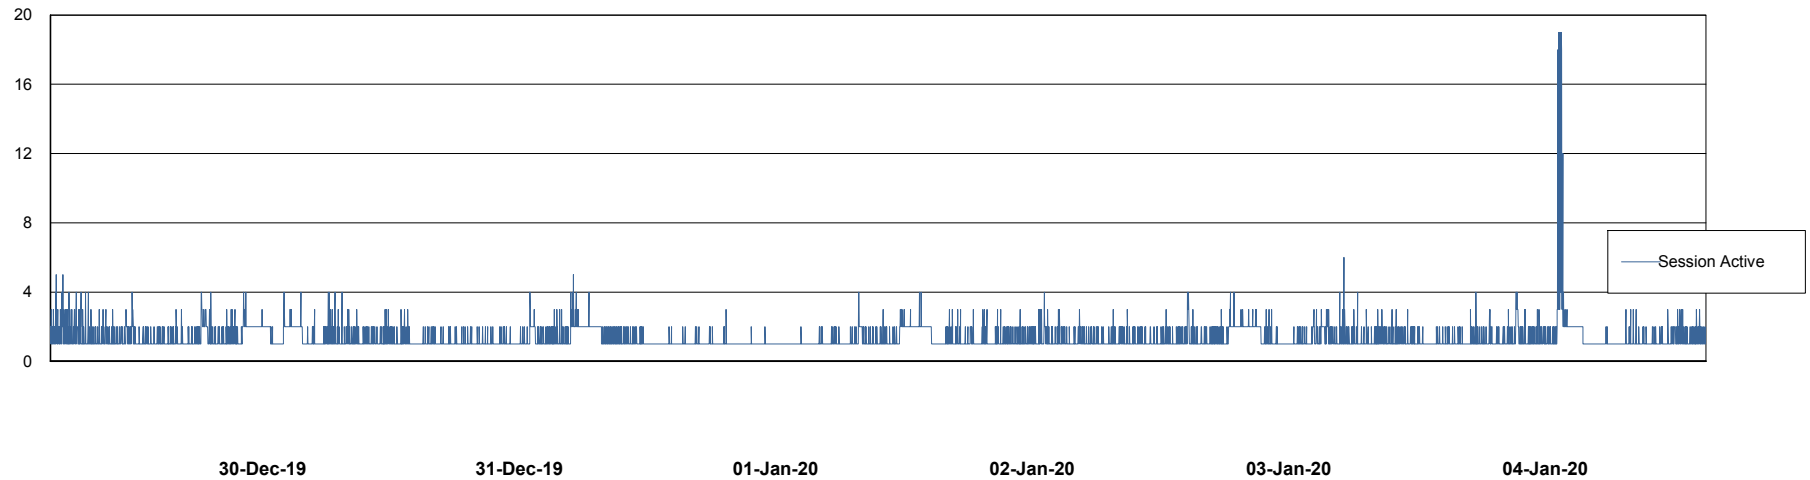

Weekly SLA Customer Report

Customer STK_Production
Database ID 82

Harddisk Usage STK_STAABSDB2 Standby DB Server

	Free disk space on c: (%)	Total disk space on c: (Gb)	Free disk space on d: (%)	Total disk space on d: (Gb)	Free disk space on e: (%)	Total disk space on e: (Gb)
04-Jan-20	72	99	44	350	28	1,000
03-Jan-20	72	99	44	350	28	1,000
02-Jan-20	72	99	45	350	28	1,000
01-Jan-20	72	99	45	350	28	1,000
31-Dec-19	72	99	45	350	28	1,000
30-Dec-19	72	99	45	350	28	1,000
29-Dec-19	72	99	45	350	28	1,000

Weekly SLA Customer Report

Customer STK_Production
Database ID 82

Database Performance STKDB_ABS1 Production Database

DB Processes Max 500
DB Sessions Max 776

Weekly SLA Customer Report

Customer STK_Production
Database ID 82