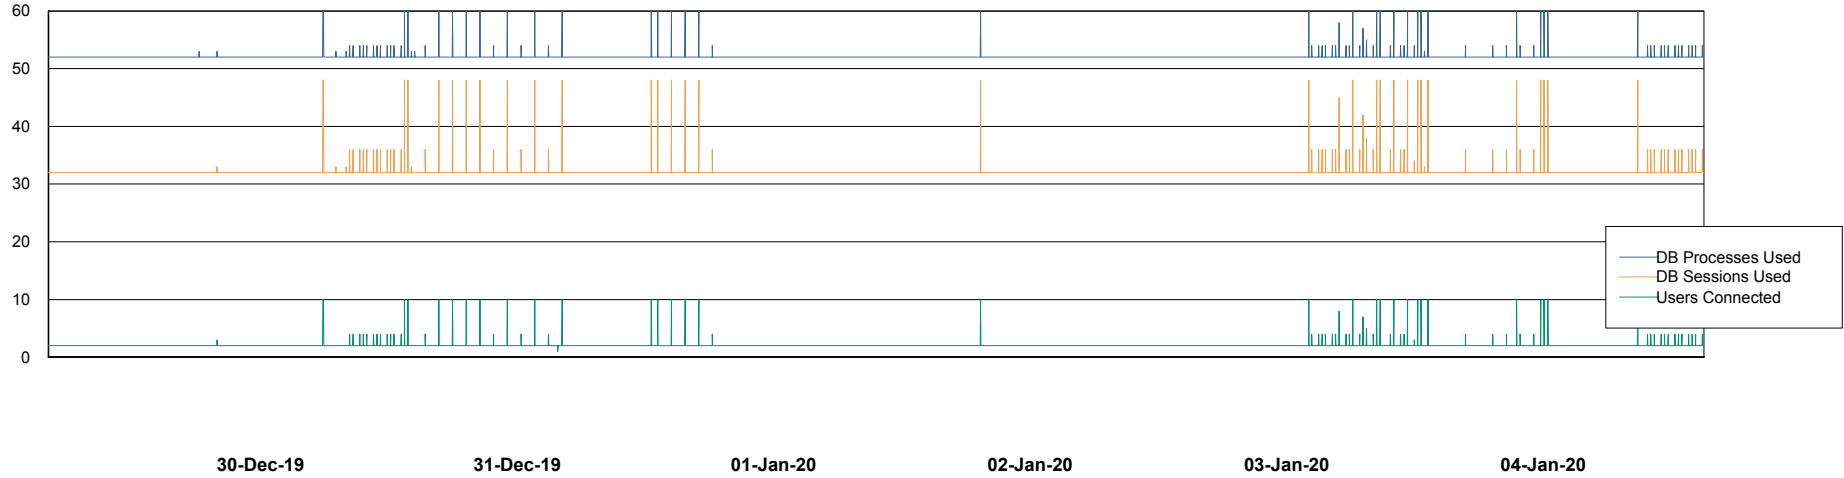

Database Performance STKDB_ABS1SB Standby Database

DB Processes Max 500
DB Sessions Max 774