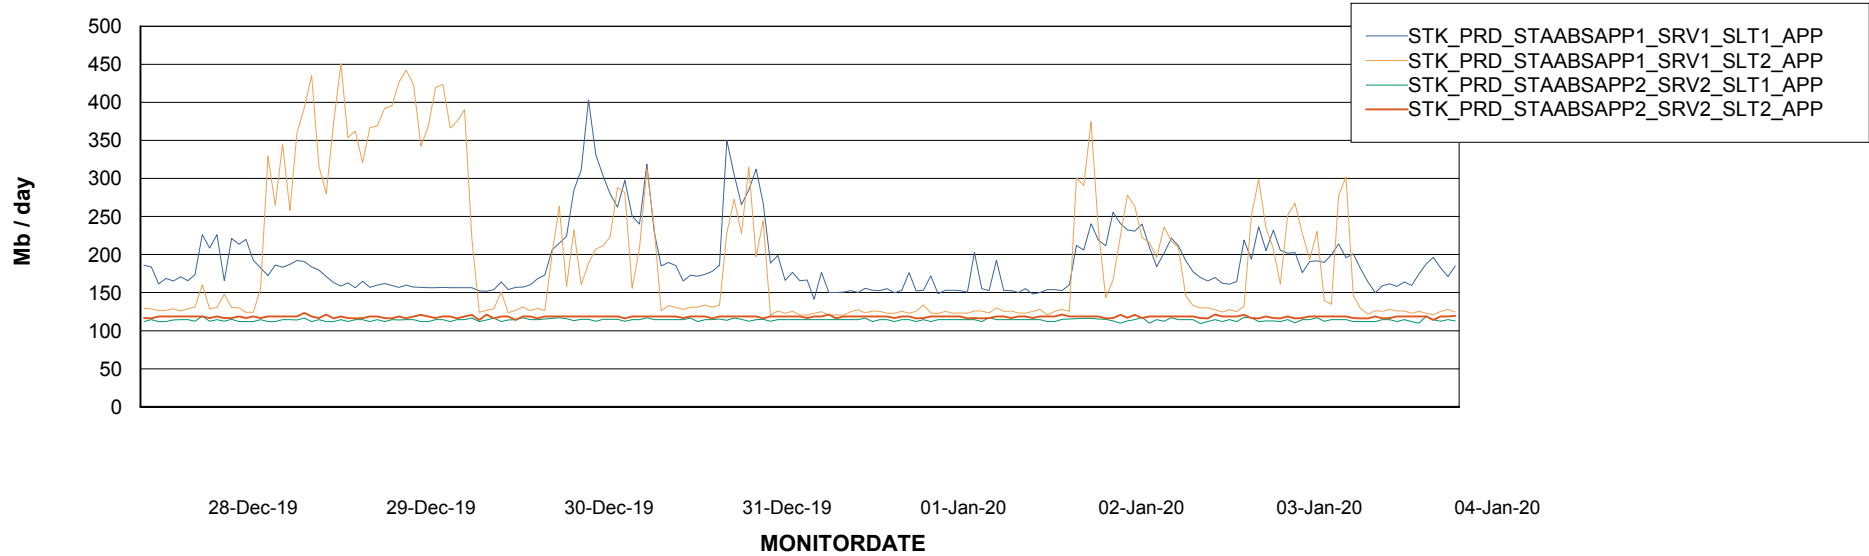

Database Tablespace STKDB_ABS1 Production Database

Date	Tablespace Name	Filesize (Gb)	Usedsize (Gb)	Percentage free
04-Jan-20	ABSDATA	177	109	38
	INDX	170	142	16
03-Jan-20	ABSDATA	177	110	38
	INDX	170	142	16
02-Jan-20	ABSDATA	177	109	38
	INDX	170	142	16
01-Jan-20	ABSDATA	177	109	38
	INDX	170	142	16
31-Dec-19	ABSDATA	177	109	38
	INDX	170	142	16
30-Dec-19	ABSDATA	177	109	38
	INDX	170	142	16
29-Dec-19	ABSDATA	177	109	38
	INDX	170	142	16

Weekly SLA Customer Report

Customer STK_Production
Database ID 82

ABSSolute Application Server Services

Avg memory used per ABS Server Service

Avg users per day per ABS server

Weekly SLA Customer Report

Customer STK_Production
Database ID 82