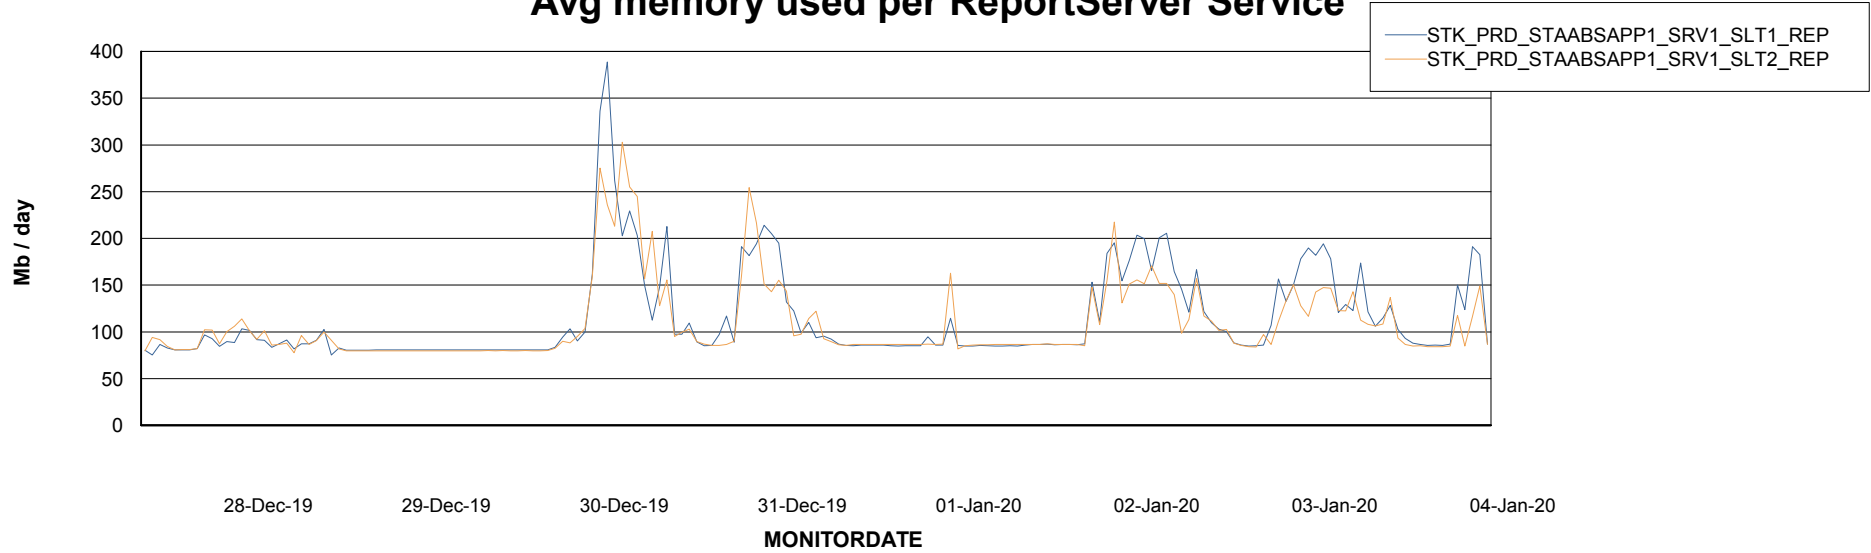

ABSSolute Application ReportServer Services

Avg memory used per ReportServer Service