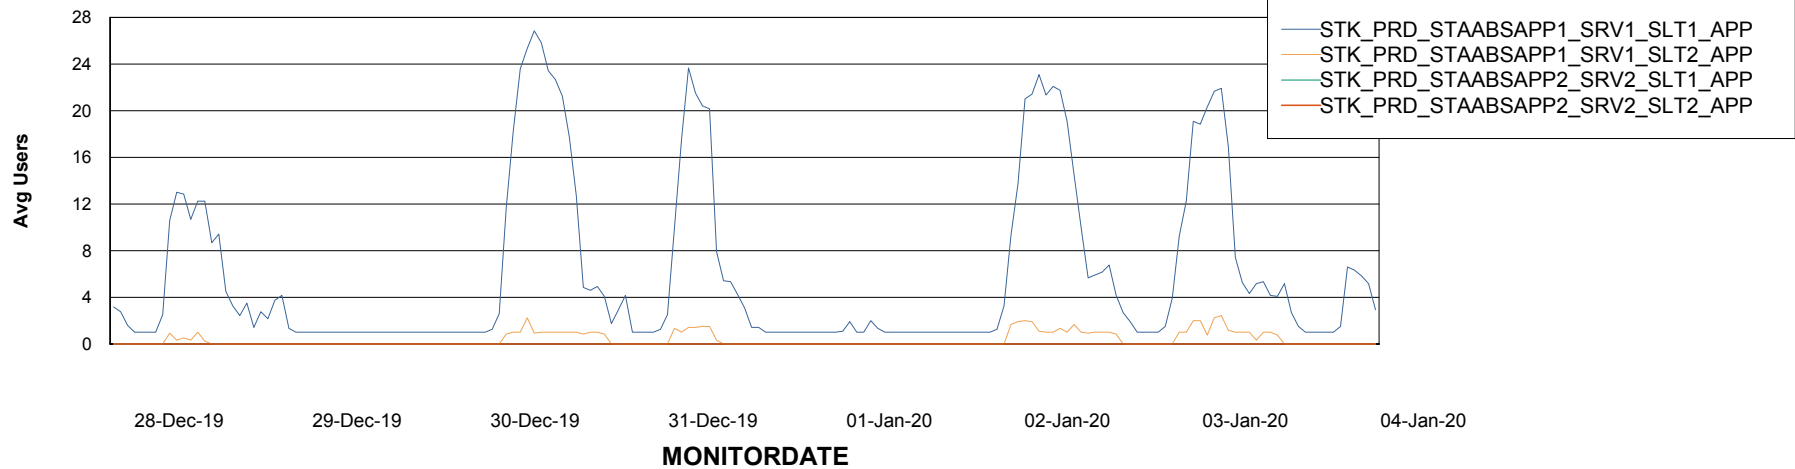

Weekly SLA Customer Report

Customer STK_Production
Database ID 82

ABSSolute Application Server Services

Avg memory used per ABS Server Service

Avg users per day per ABS server

Weekly SLA Customer Report

Customer STK_Production
Database ID 82