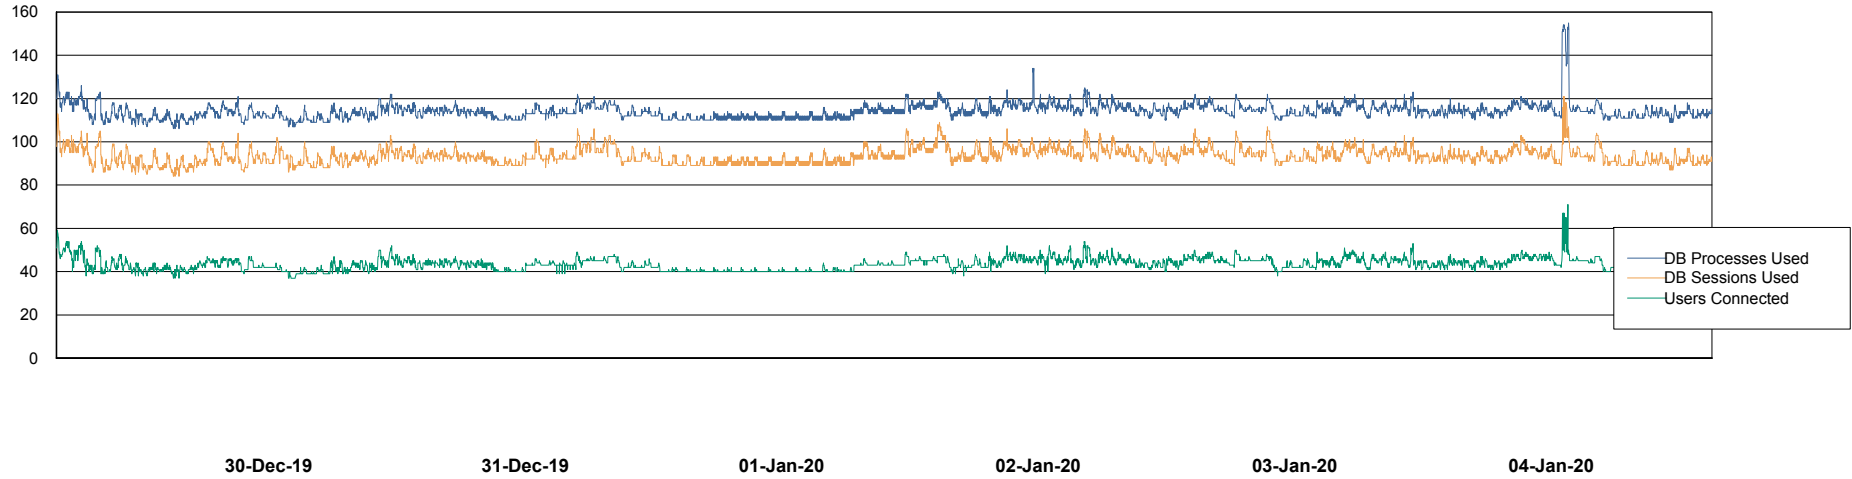

Database Performance STKDB_ABS1 Production Database

DB Processes Max 500
DB Sessions Max 776