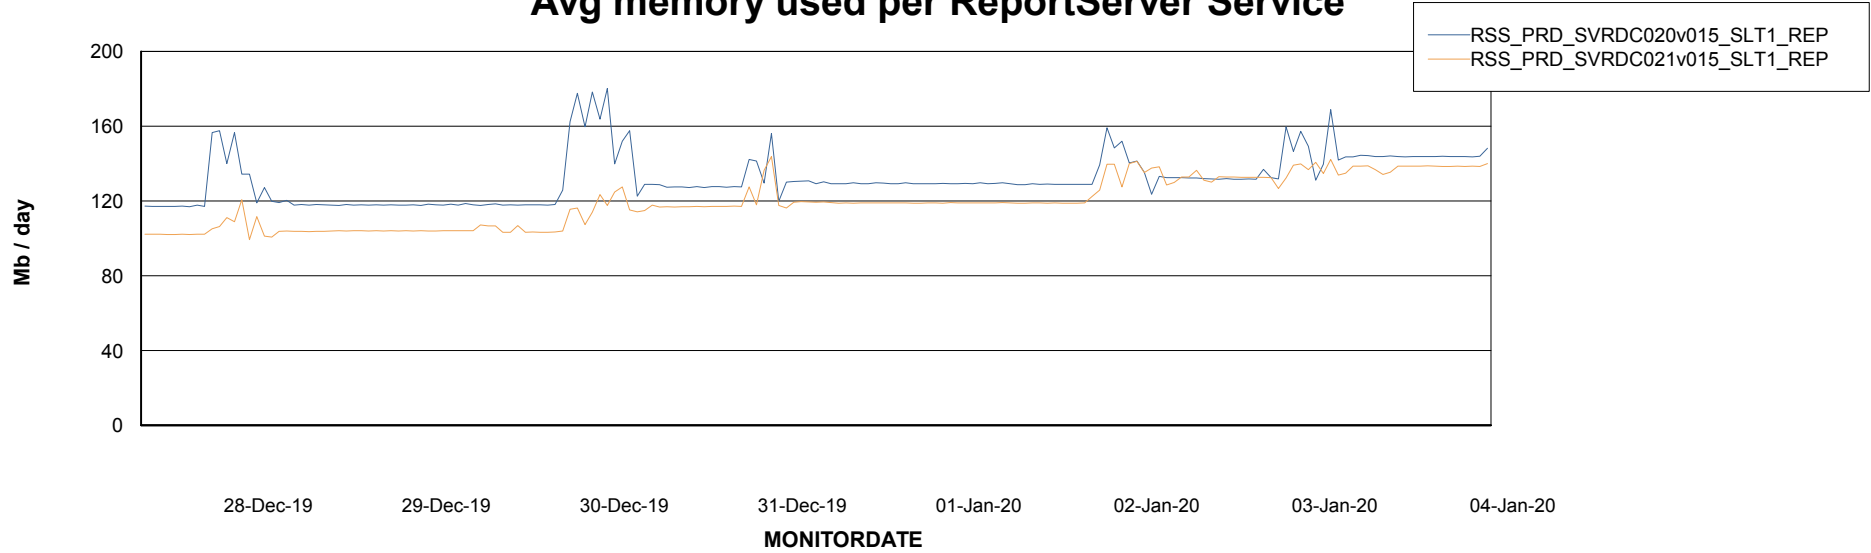

ABSSolute Application ReportServer Services

Avg memory used per ReportServer Service