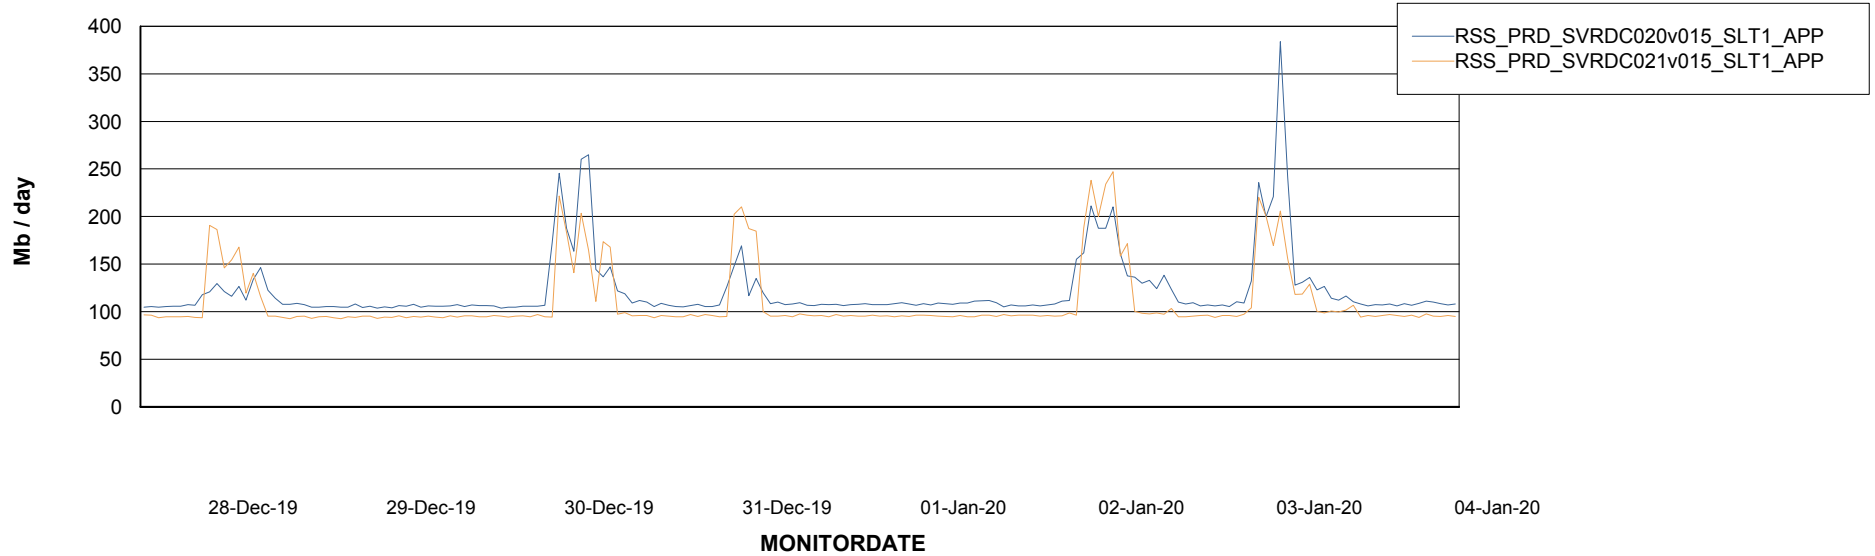

Customer RSS Production
 Database ID 52

DATABASE SIZE RSSDB_Production

Database growth over last month

Database Tablespace RSSDB_Production

Date	Tablespace Name	Filesize (Gb)	Usedsize (Gb)	Percentage free
04-Jan-20	ABSDATA	35,000	28,755	18
	INDX	47,000	39,854	15
03-Jan-20	ABSDATA	35,000	28,755	18
	INDX	47,000	39,854	15
02-Jan-20	ABSDATA	35,000	28,746	18
	INDX	47,000	39,834	15
01-Jan-20	ABSDATA	35,000	28,746	18
	INDX	47,000	39,752	15
31-Dec-19	ABSDATA	35,000	28,746	18
	INDX	47,000	39,752	15
30-Dec-19	ABSDATA	35,000	28,746	18
	INDX	47,000	39,743	15
29-Dec-19	ABSDATA	35,000	28,610	18
	INDX	47,000	39,710	16

Weekly SLA Customer Report

Customer RSS Production
Database ID 52

ABSSolute Application Server Services

Avg memory used per ABS Server Service

Avg users per day per ABS server

Weekly SLA Customer Report

Customer RSS Production
Database ID 52