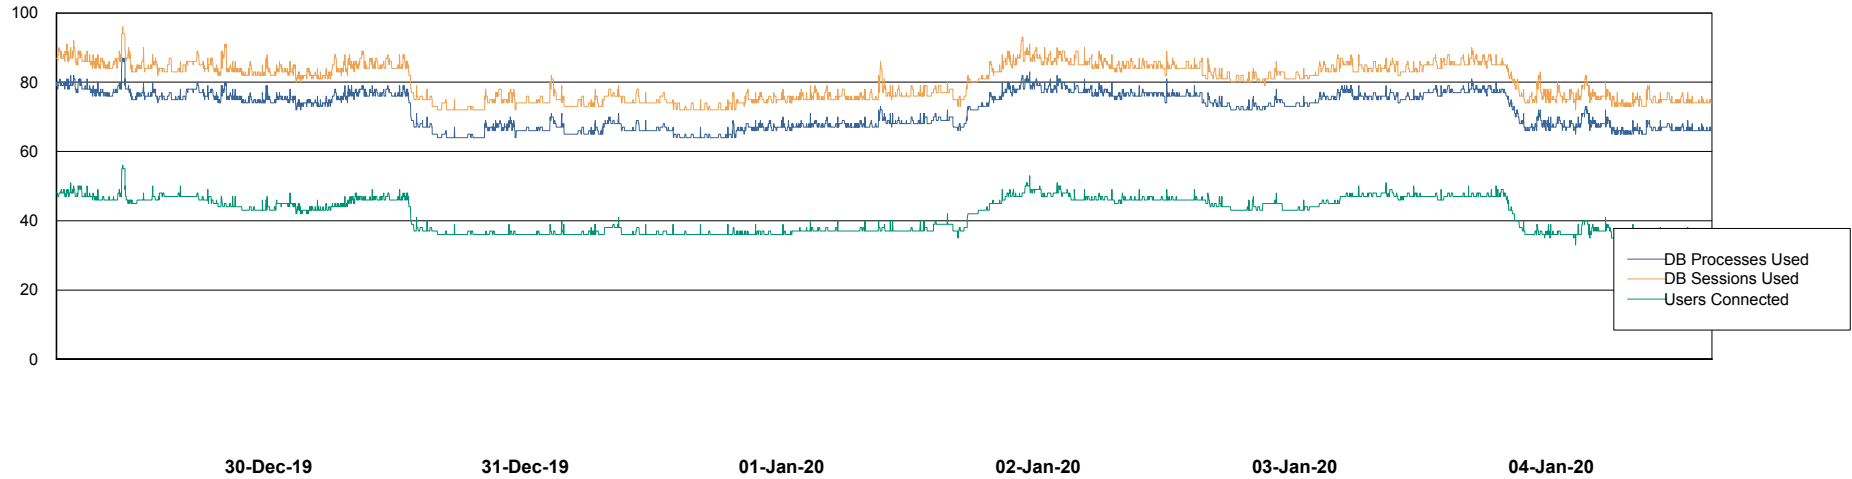

Database Performance RSSDB_Production