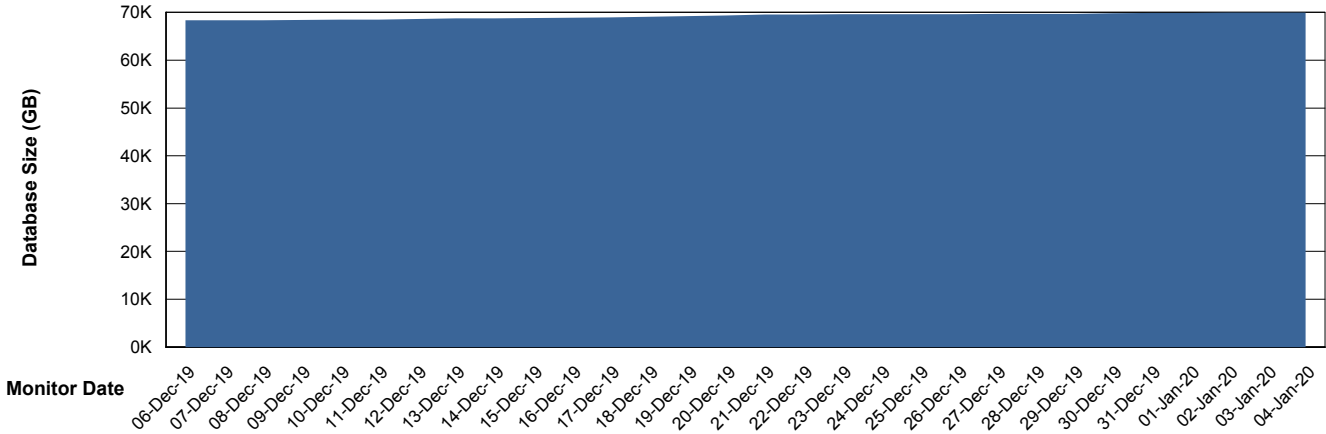

DATABASE SIZE RSSDB_Production

Database growth over last month

Database Tablespace RSSDB_Production

Date	Tablespace Name	Filesize (Gb)	Usedsize (Gb)	Percentage free
04-Jan-20	ABSDATA	35,000	28,755	18
	INDX	47,000	39,854	15
03-Jan-20	ABSDATA	35,000	28,755	18
	INDX	47,000	39,854	15
02-Jan-20	ABSDATA	35,000	28,746	18
	INDX	47,000	39,834	15
01-Jan-20	ABSDATA	35,000	28,746	18
	INDX	47,000	39,752	15
31-Dec-19	ABSDATA	35,000	28,746	18
	INDX	47,000	39,752	15
30-Dec-19	ABSDATA	35,000	28,746	18
	INDX	47,000	39,743	15
29-Dec-19	ABSDATA	35,000	28,610	18
	INDX	47,000	39,710	16