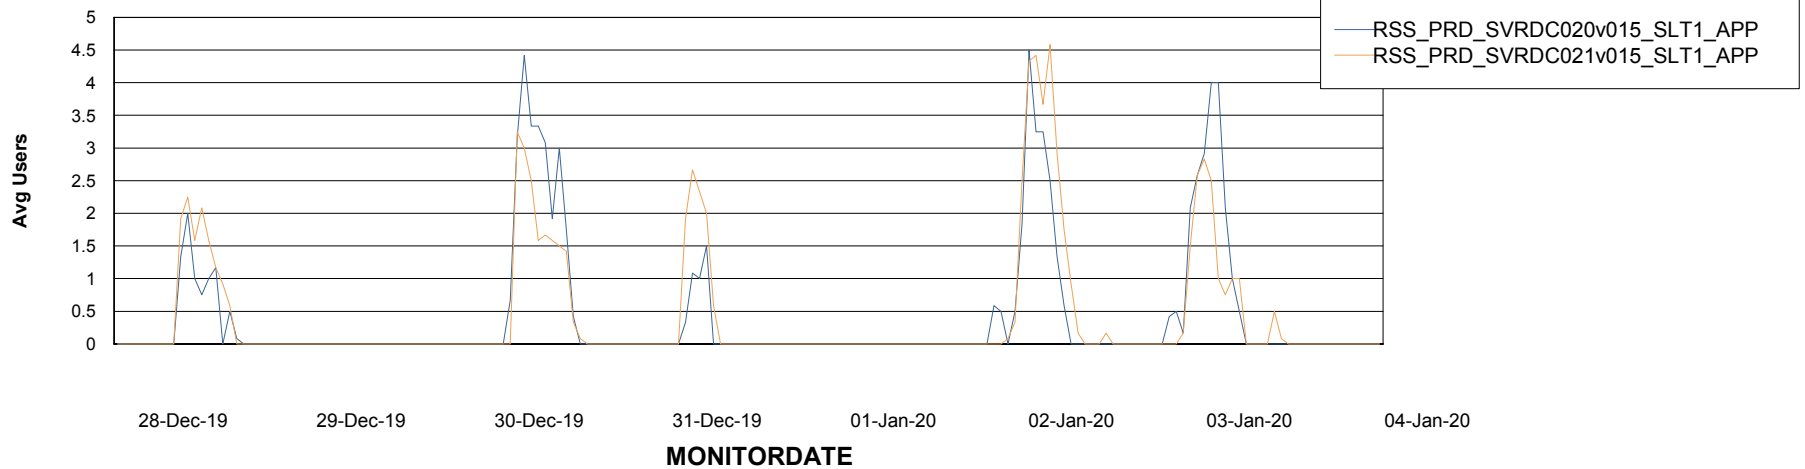

Weekly SLA Customer Report

Customer RSS Production
Database ID 52

ABSSolute Application Server Services

Avg memory used per ABS Server Service

Avg users per day per ABS server

Weekly SLA Customer Report

Customer RSS Production
Database ID 52