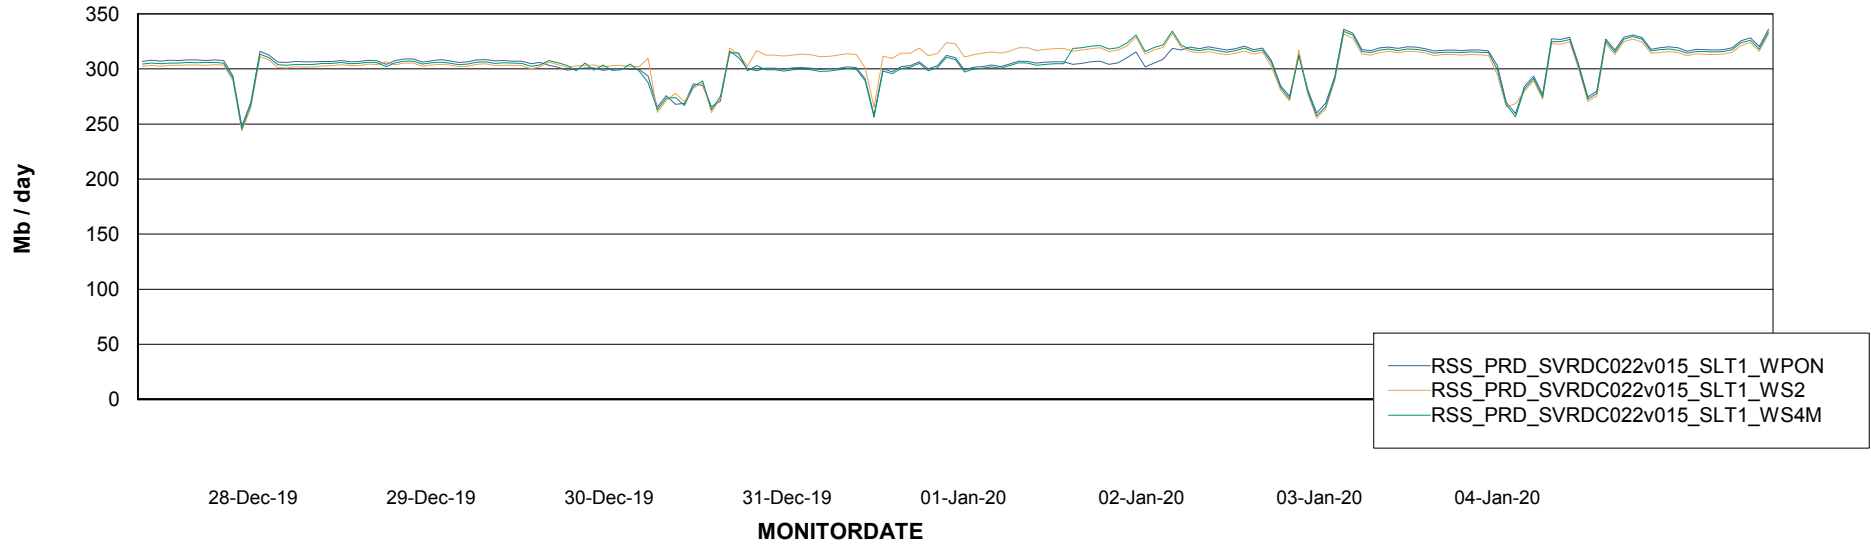

ABSSolute Application ReportServer Services

Avg memory used per ReportServer Service

Weekly SLA Customer Report

Customer RSS Production
Database ID 52

ABSSolute Web Component Services

Avg memory used per ABS Web component