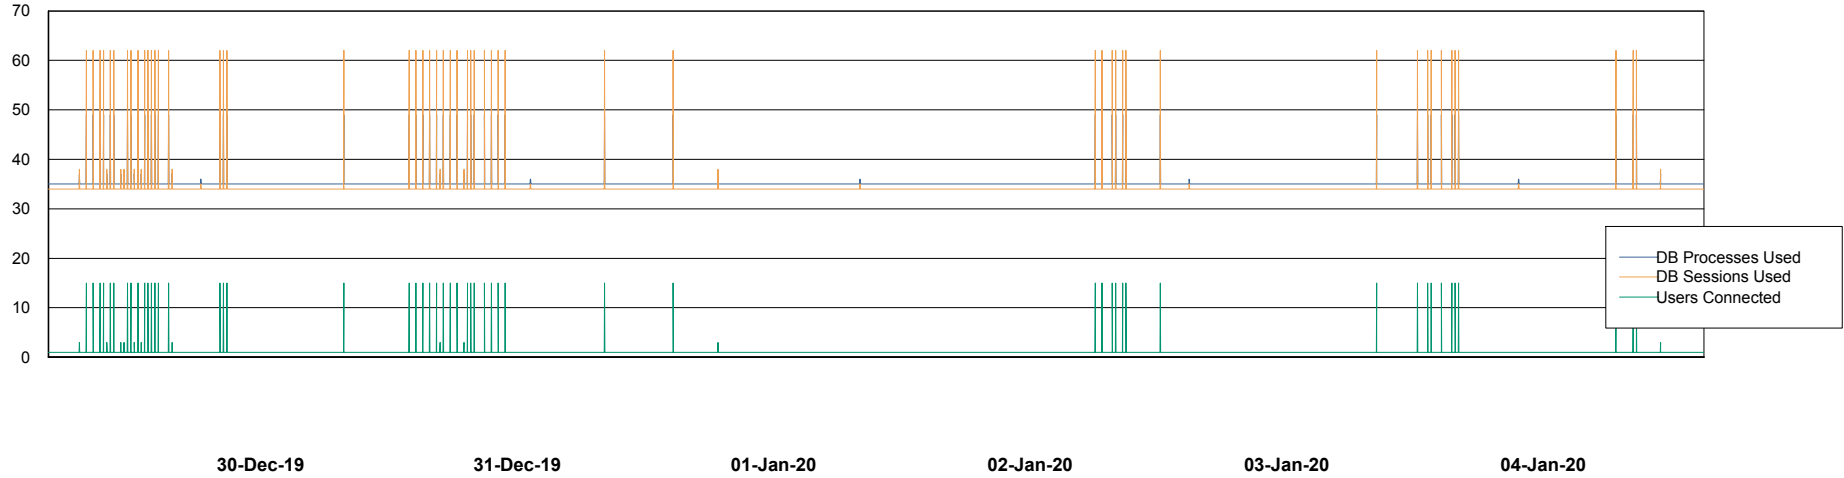

Database Performance PCODB_Standby

DB Processes Max 350
DB Sessions Max 552