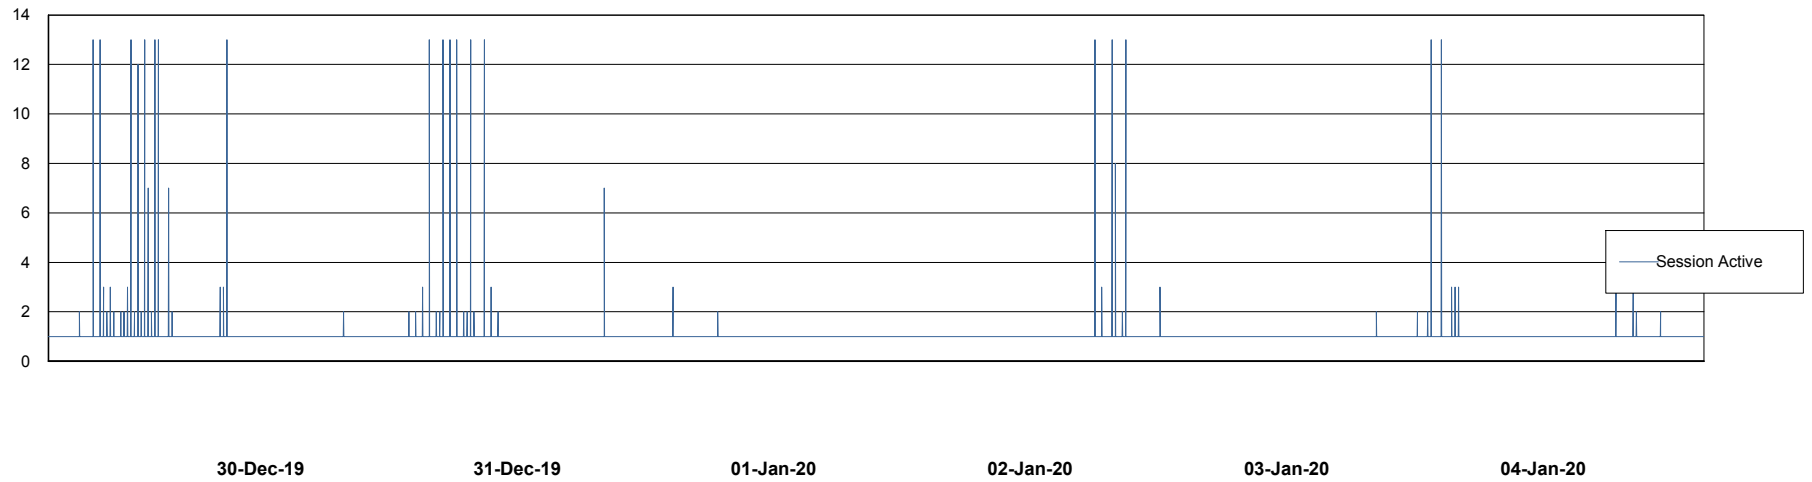

Database Performance PCODB_Standby

DB Processes Max 350
DB Sessions Max 552