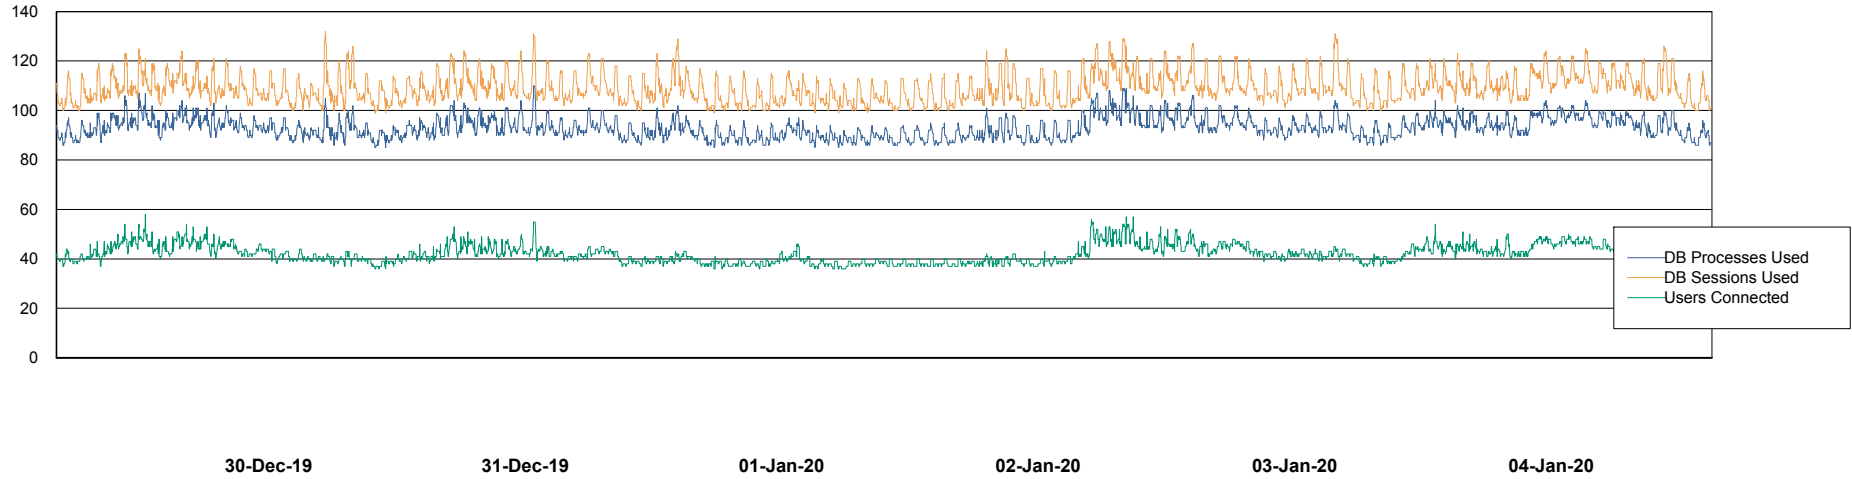

Database Performance PCODB_Production

DB Processes Max 350
DB Sessions Max 560