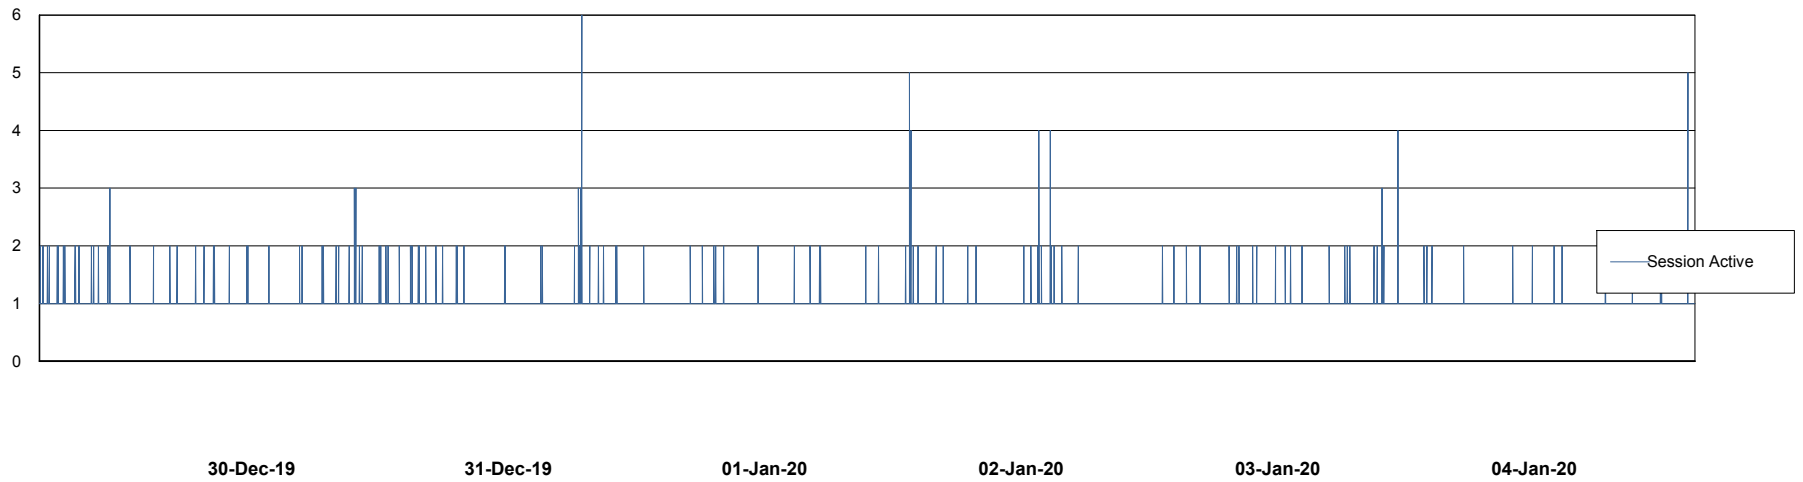

Database Performance ELJDB_Standby

DB Processes Max 600
DB Sessions Max 924