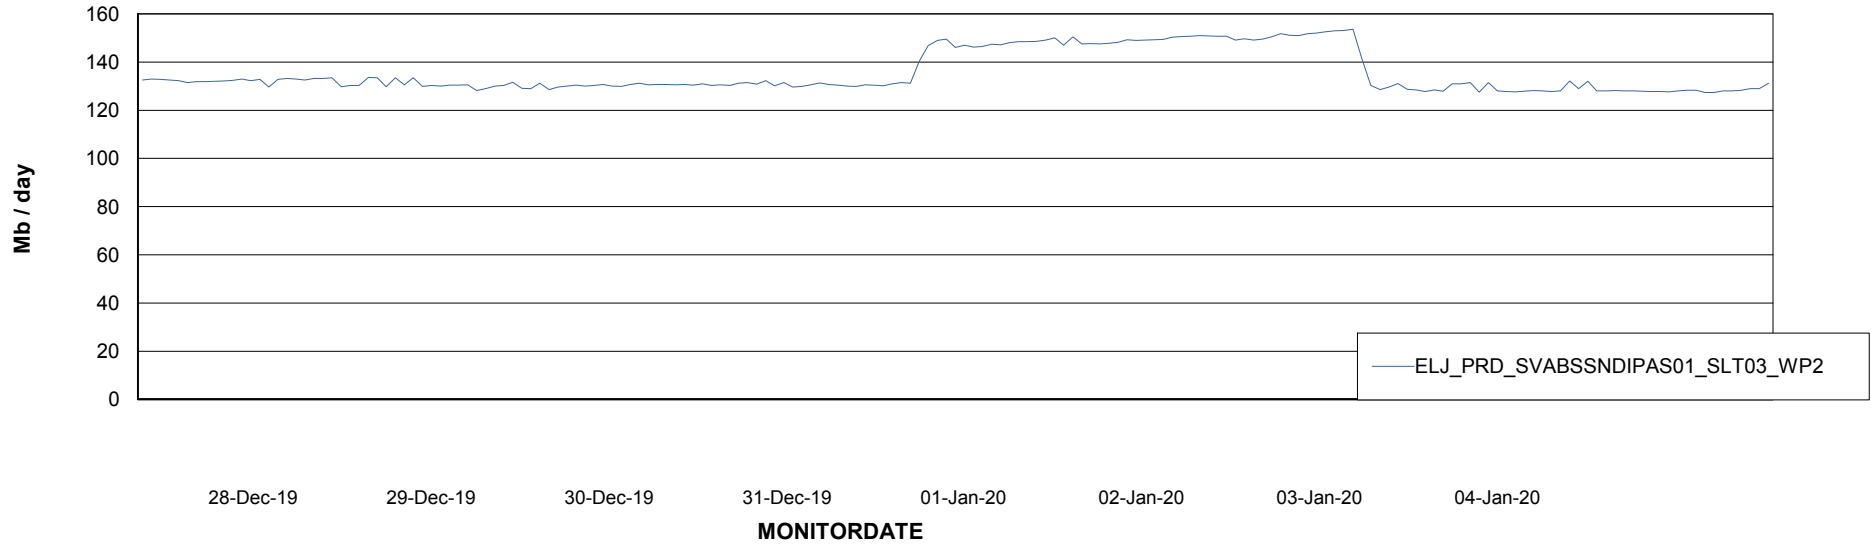

ABSSolute Web Component Services

Avg memory used per ABS Web component