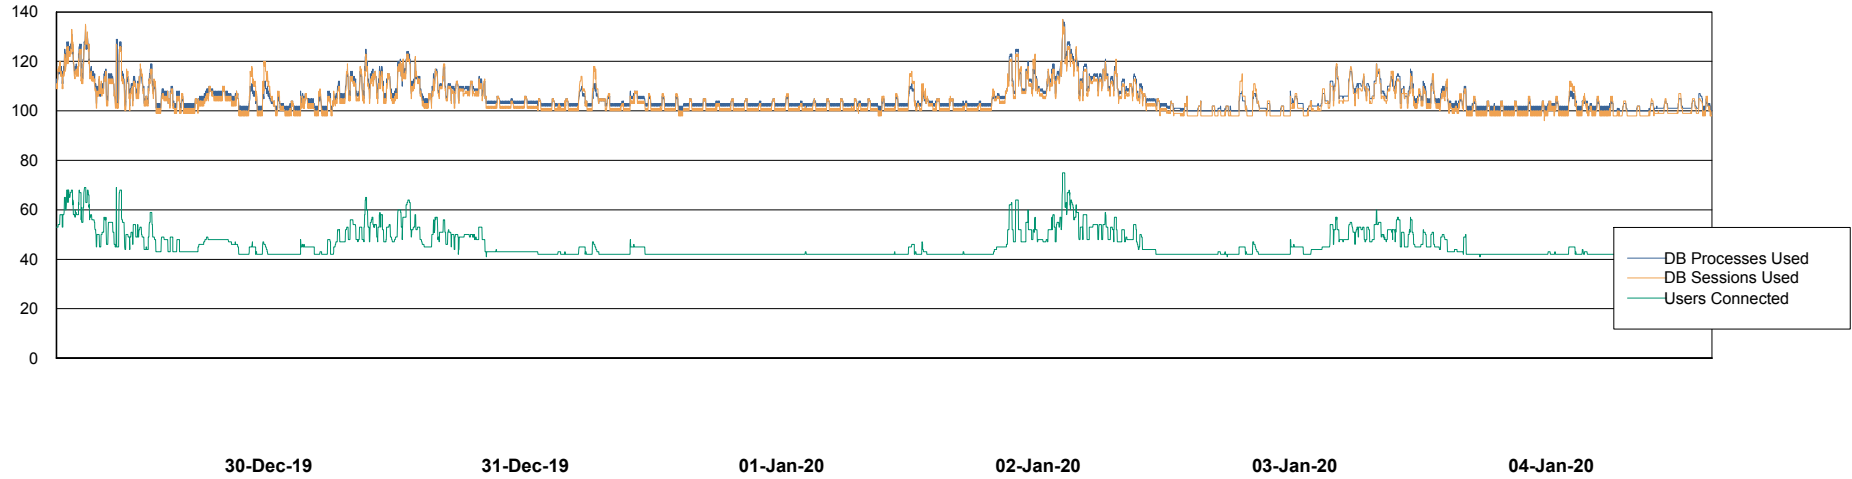

Database Performance ELJDB_Production

DB Processes Max 600
DB Sessions Max 924