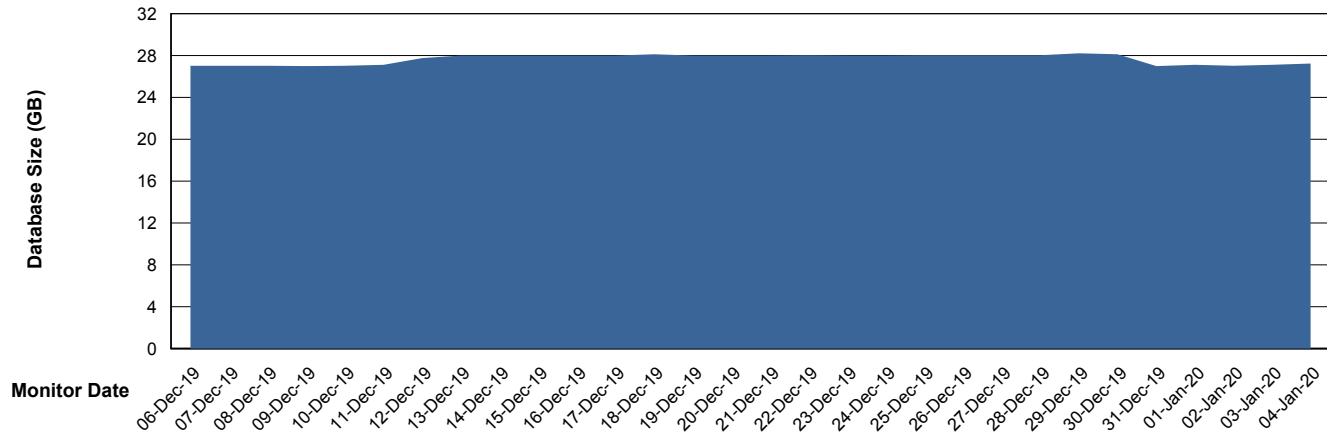

# Weekly SLA Customer Report

Customer ELJ Production  
Database ID 72

DATABASE SIZE ELJDB\_PRD\_BI

### Database growth over last month

DATABASE SIZE ELJDB\_Production

### Database growth over last month