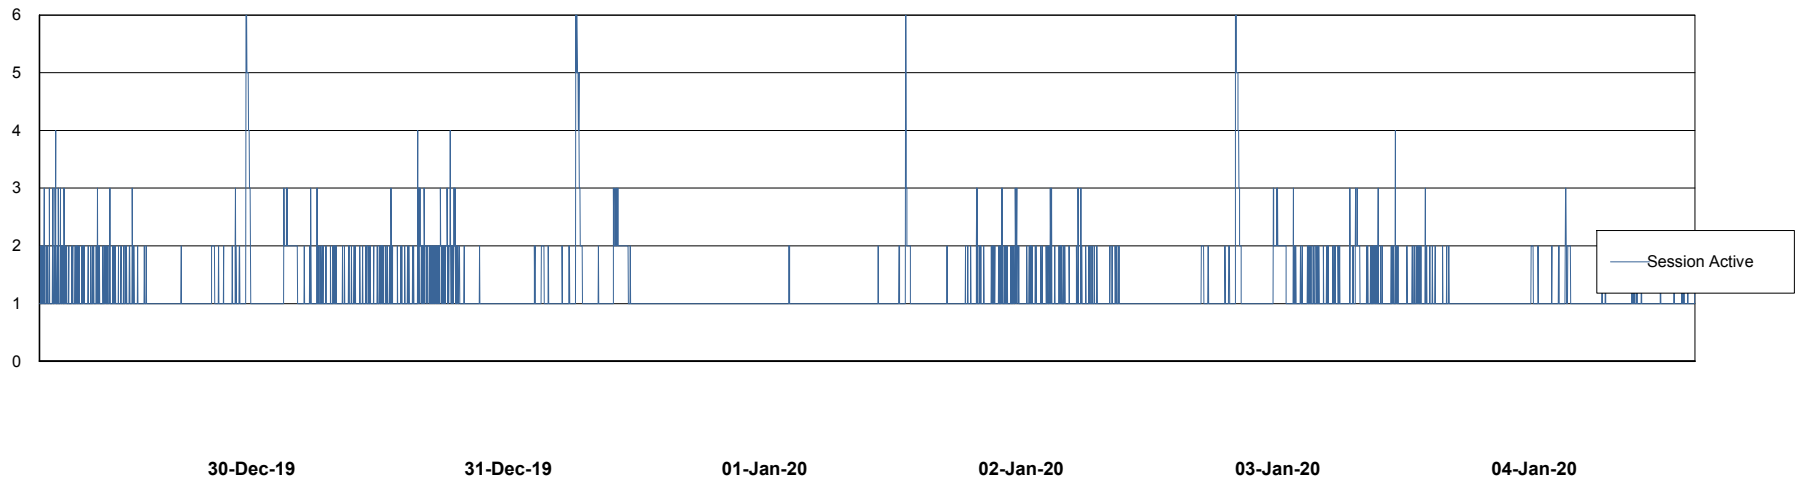

Database Performance ELJDB_Production

DB Processes Max 600
DB Sessions Max 924