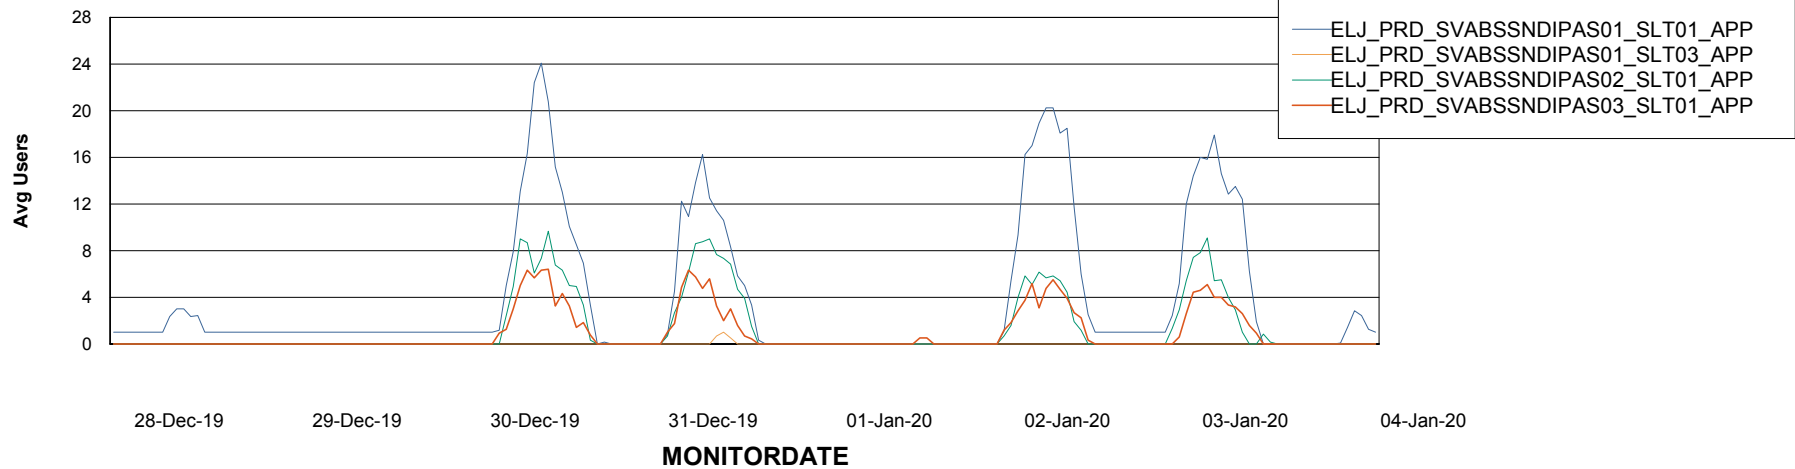

Avg users per day per ABS server