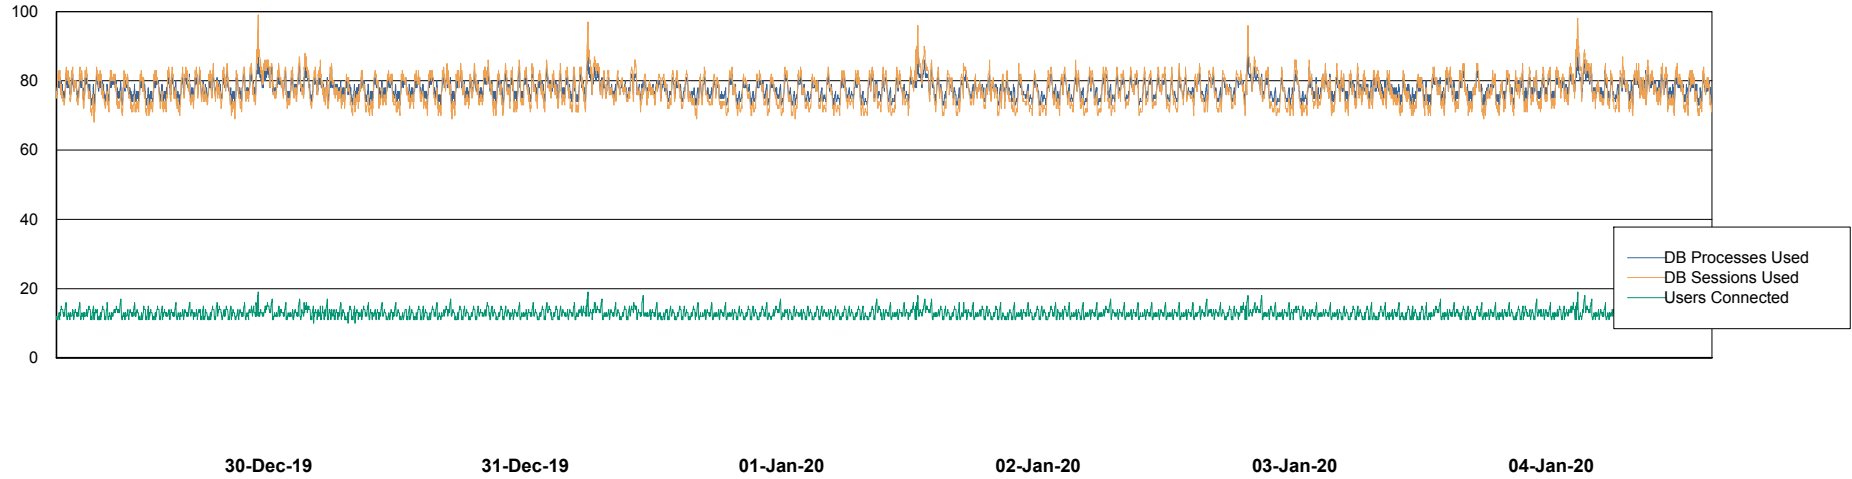

Database Performance ELJDB_PRD_BI

DB Processes Max 1,000
DB Sessions Max 1,524