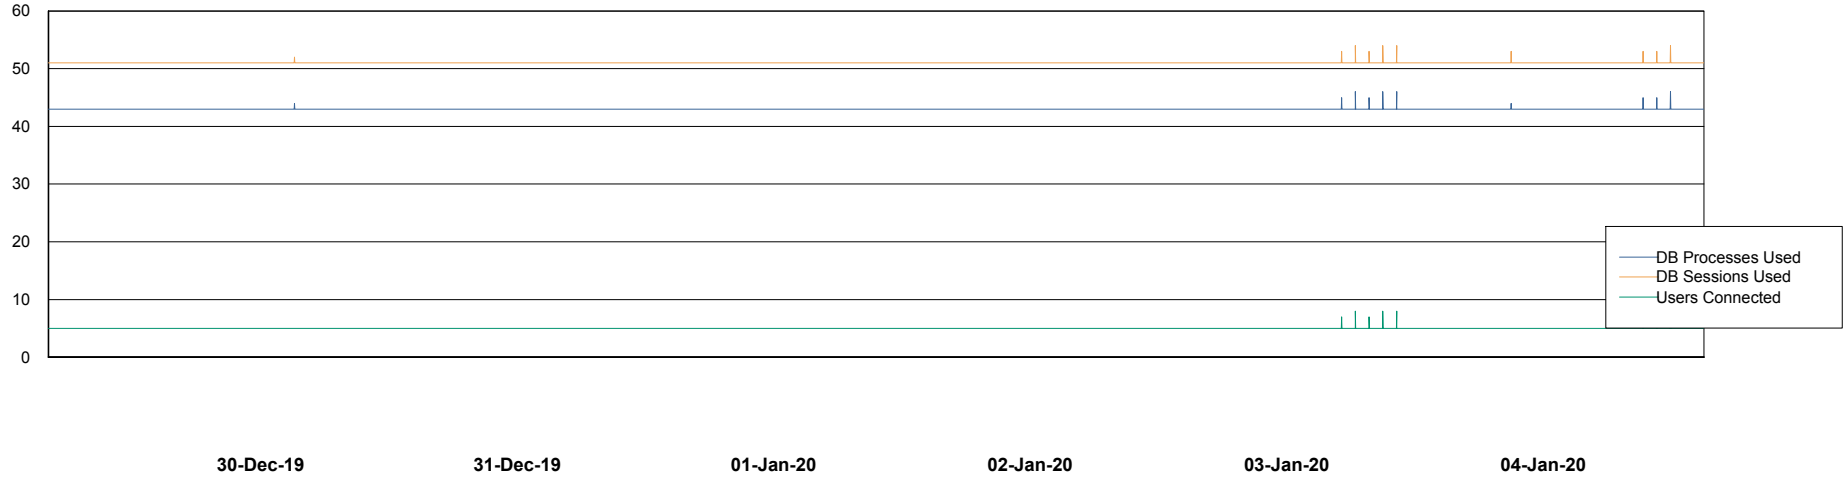

Database Performance ELJDB_Standby

DB Processes Max 600
DB Sessions Max 924