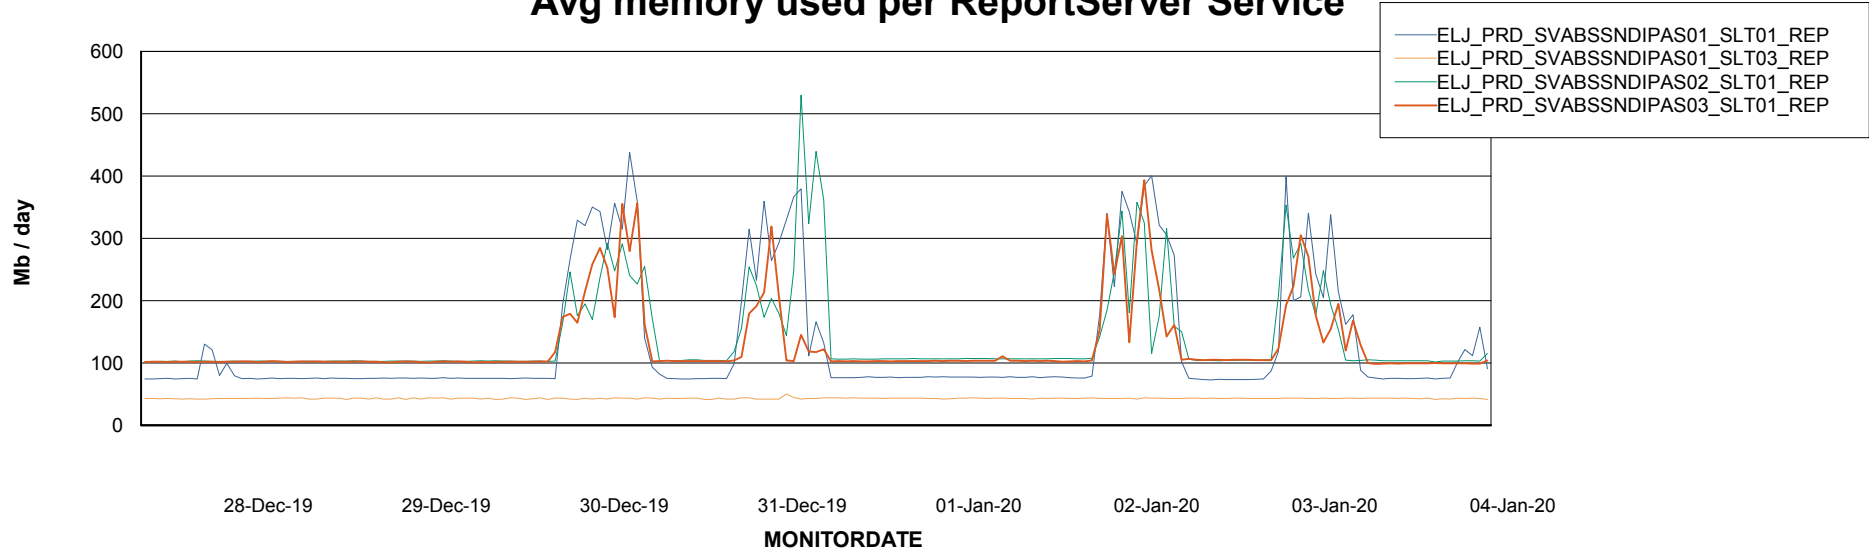

ABSSolute Application ReportServer Services

Avg memory used per ReportServer Service