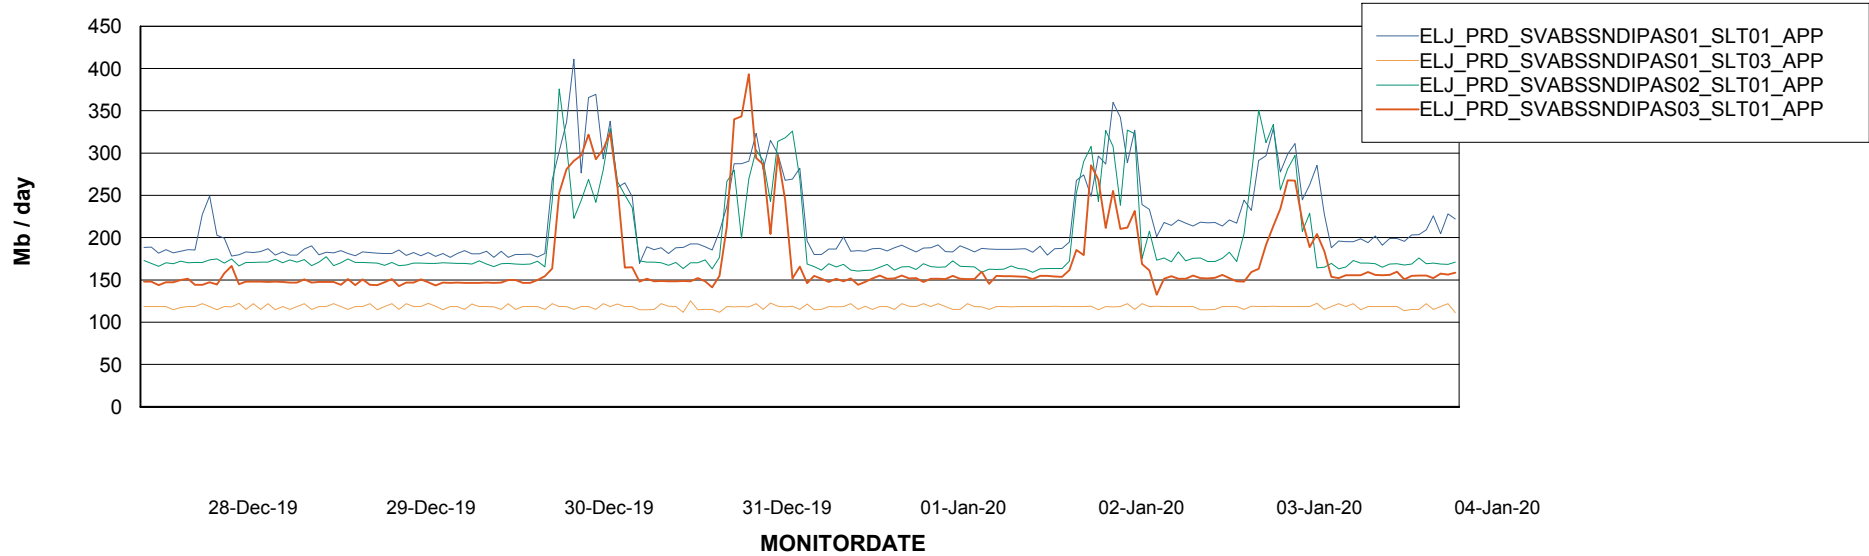

ABSSolute Application Server Services

Avg memory used per ABS Server Service