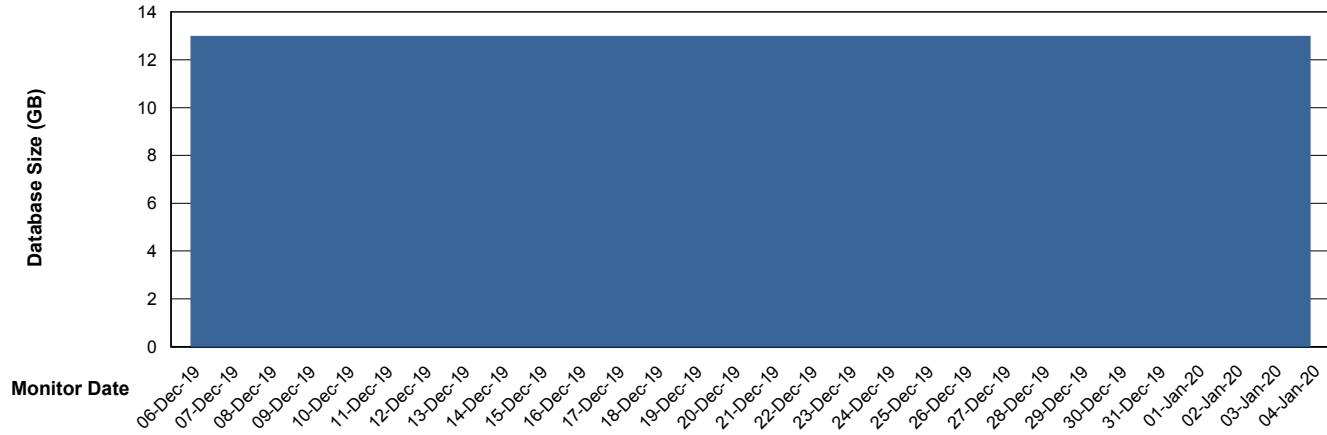

DATABASE SIZE ELJDB_PRD_BI

Database growth over last month