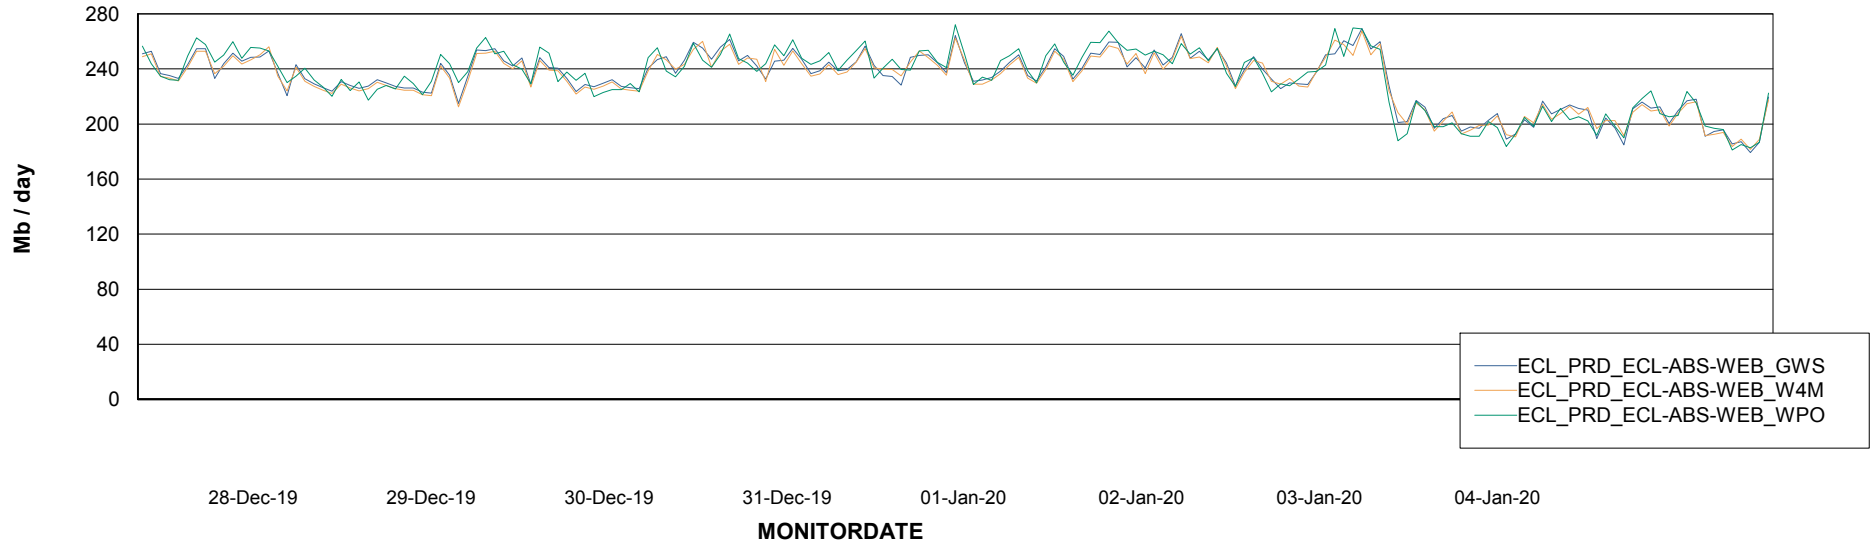

ABSSolute Web Component Services

Avg memory used per ABS Web component