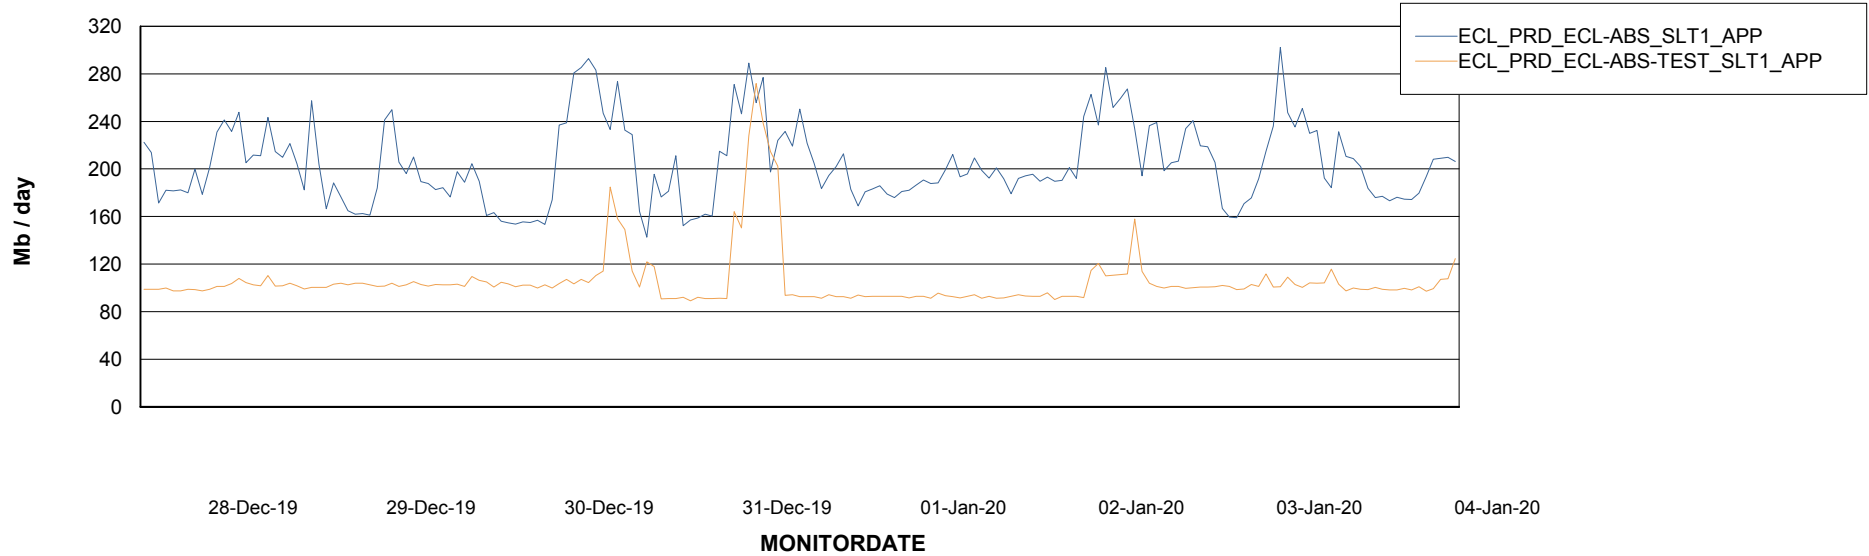

ABSSolute Application Server Services

Avg memory used per ABS Server Service