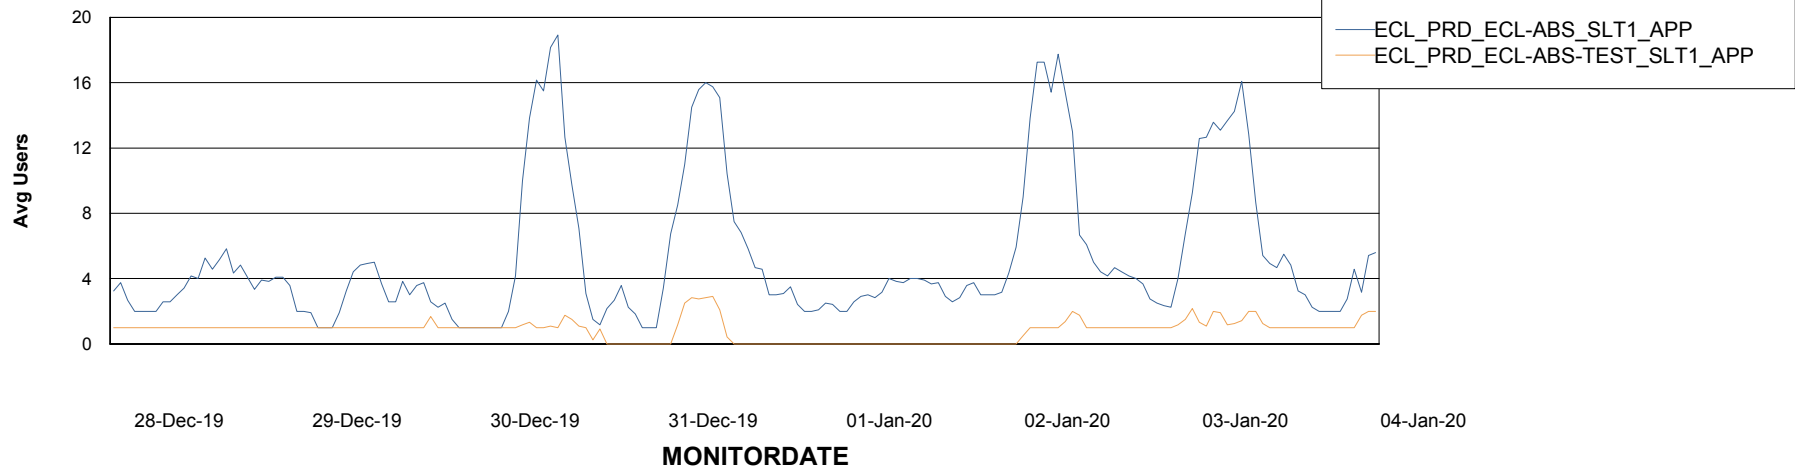

Avg users per day per ABS server