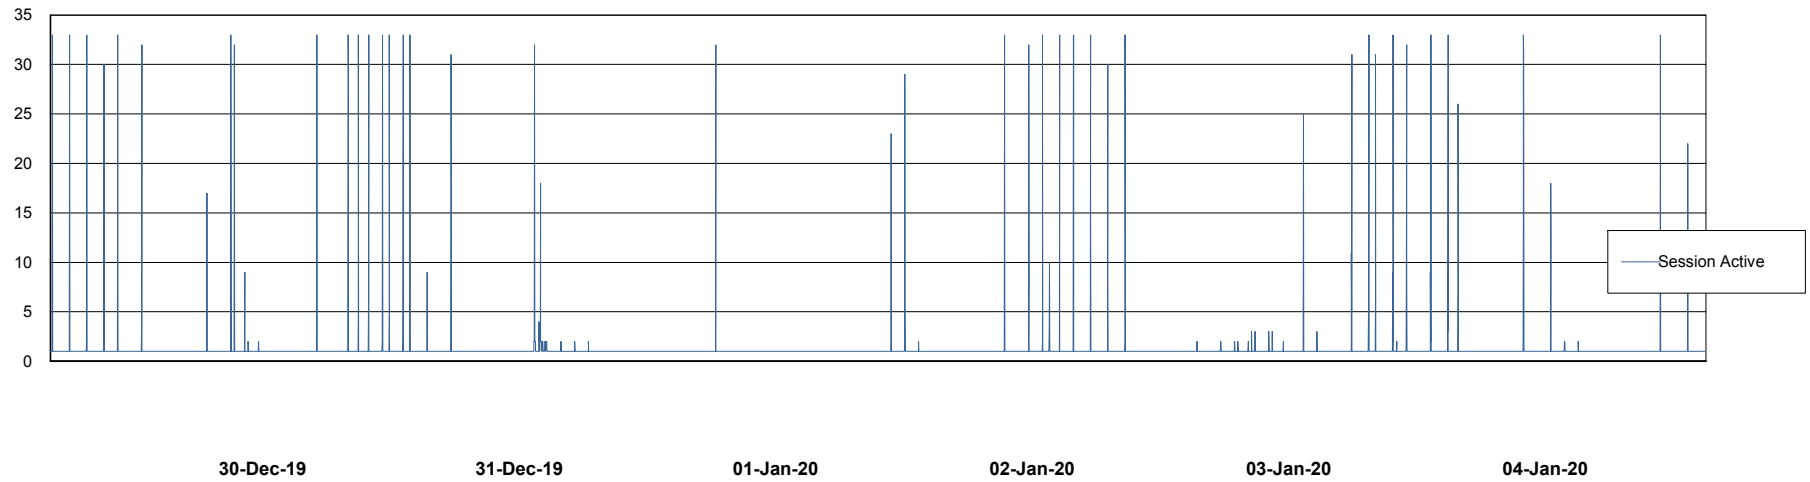

Database Performance ECLDB_Standby

DB Processes Max 300
DB Sessions Max 480