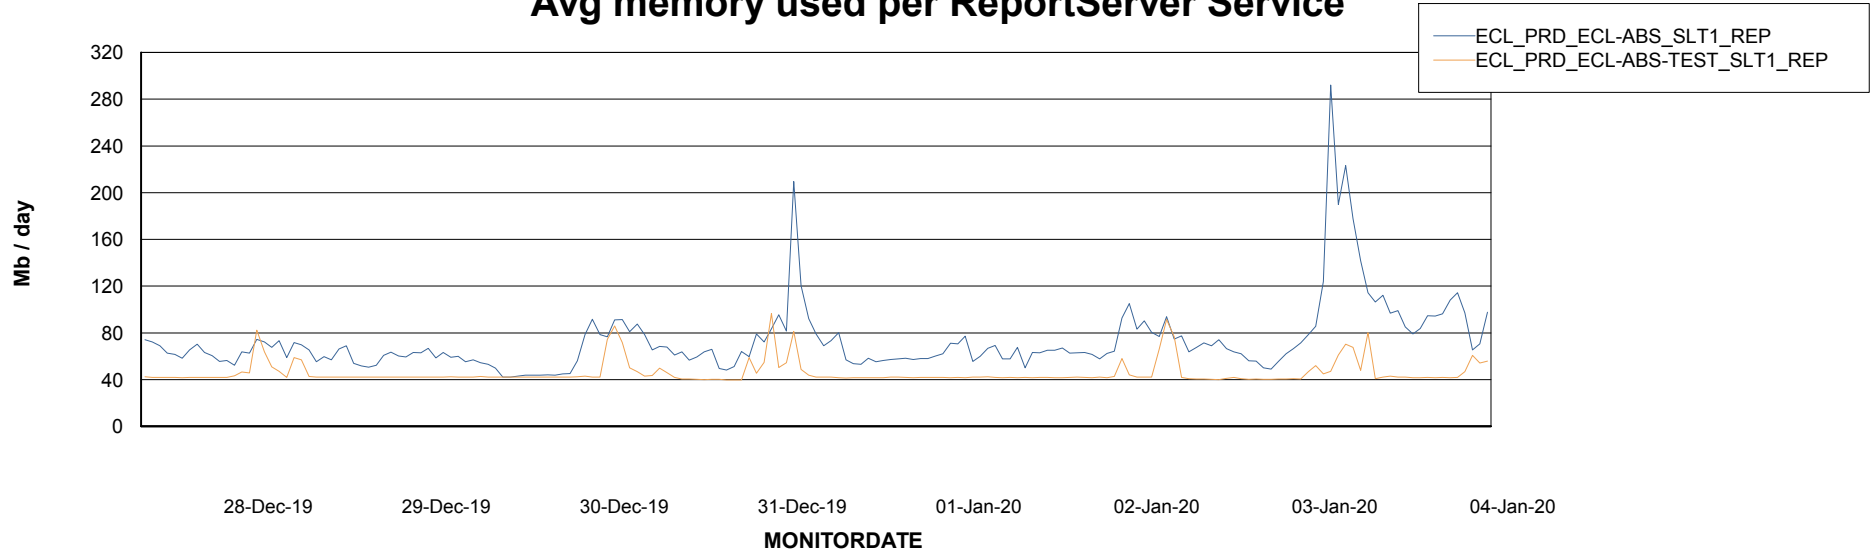

Avg memory used per ABS Server Service

Avg users per day per ABS server

Weekly SLA Customer Report

Customer ECL Production
Database ID 77

ABSSolute Application ReportServer Services

Avg memory used per ReportServer Service