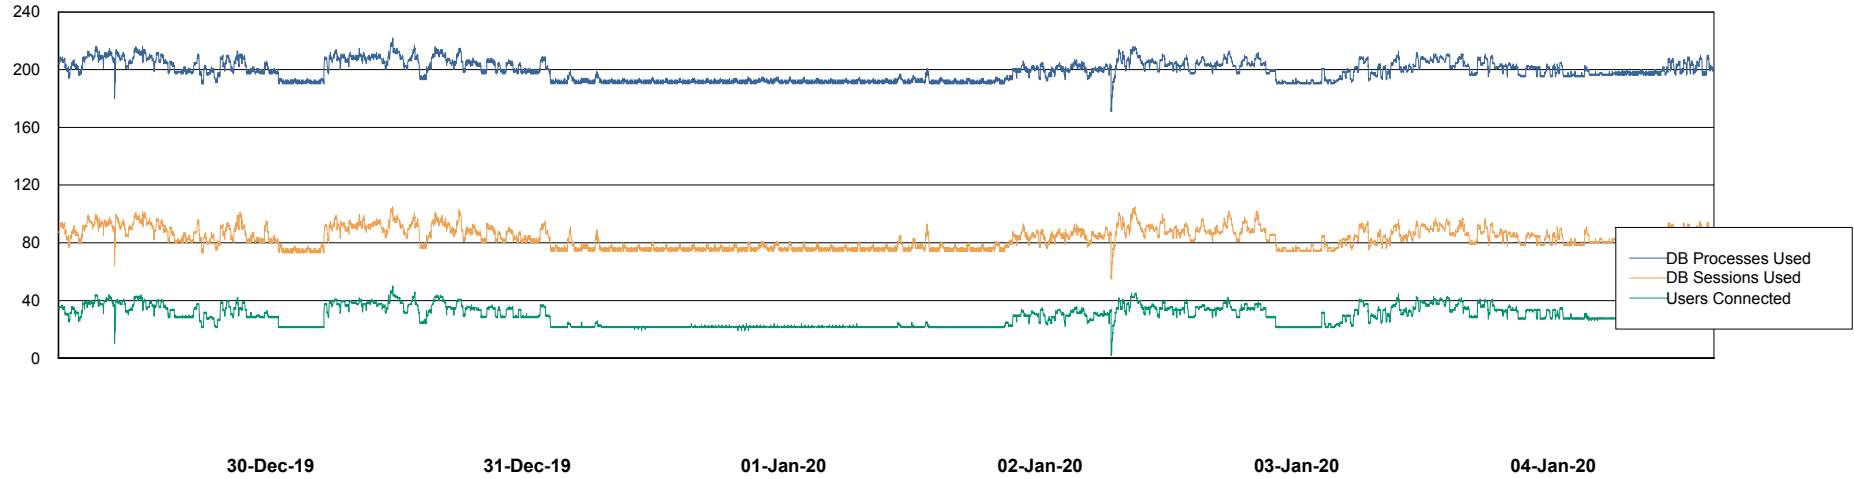

Weekly SLA Customer Report

Customer ECL Production
Database ID 77

Harddisk Usage ECL_PRD_ECL-ABS-WEB

	Free disk space on c: (%)	Total disk space on c: (Gb)
04-Jan-20	79	127
03-Jan-20	79	127
02-Jan-20	79	127
01-Jan-20	79	127
31-Dec-19	79	127
30-Dec-19	79	127
29-Dec-19	79	127

Weekly SLA Customer Report

Customer ECL Production
Database ID 77

Database Performance ECLDB_Production

DB Processes Max 300
DB Sessions Max 480

Weekly SLA Customer Report

Customer ECL Production
Database ID 77