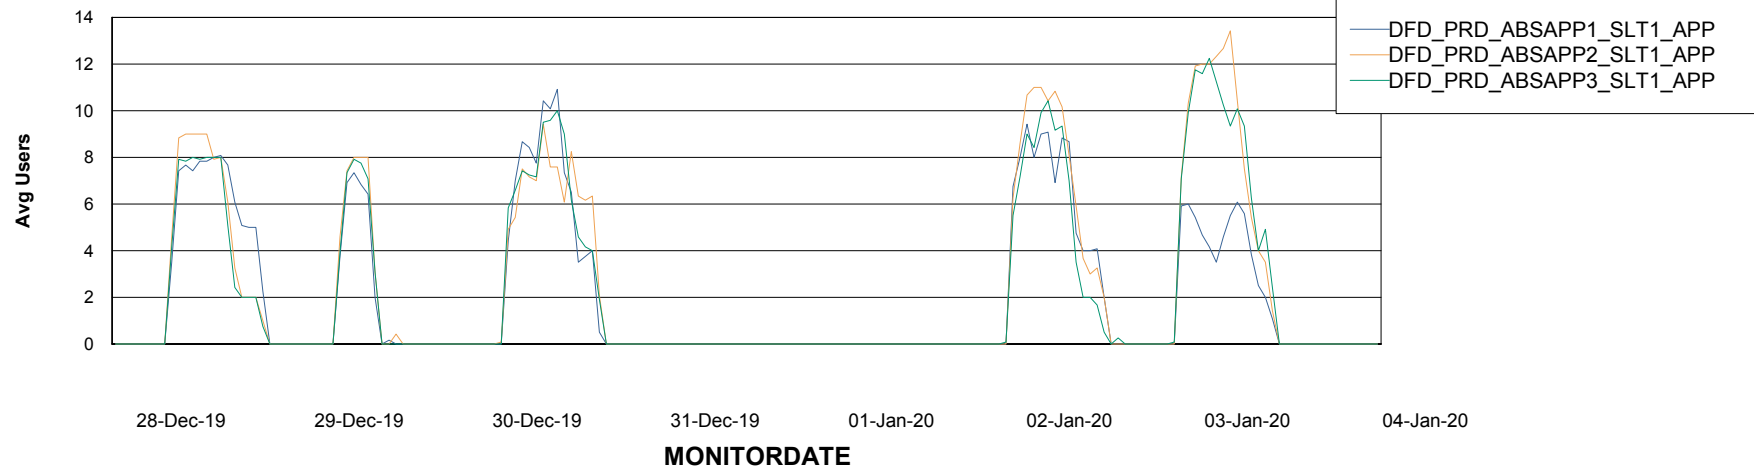

Avg users per day per ABS server