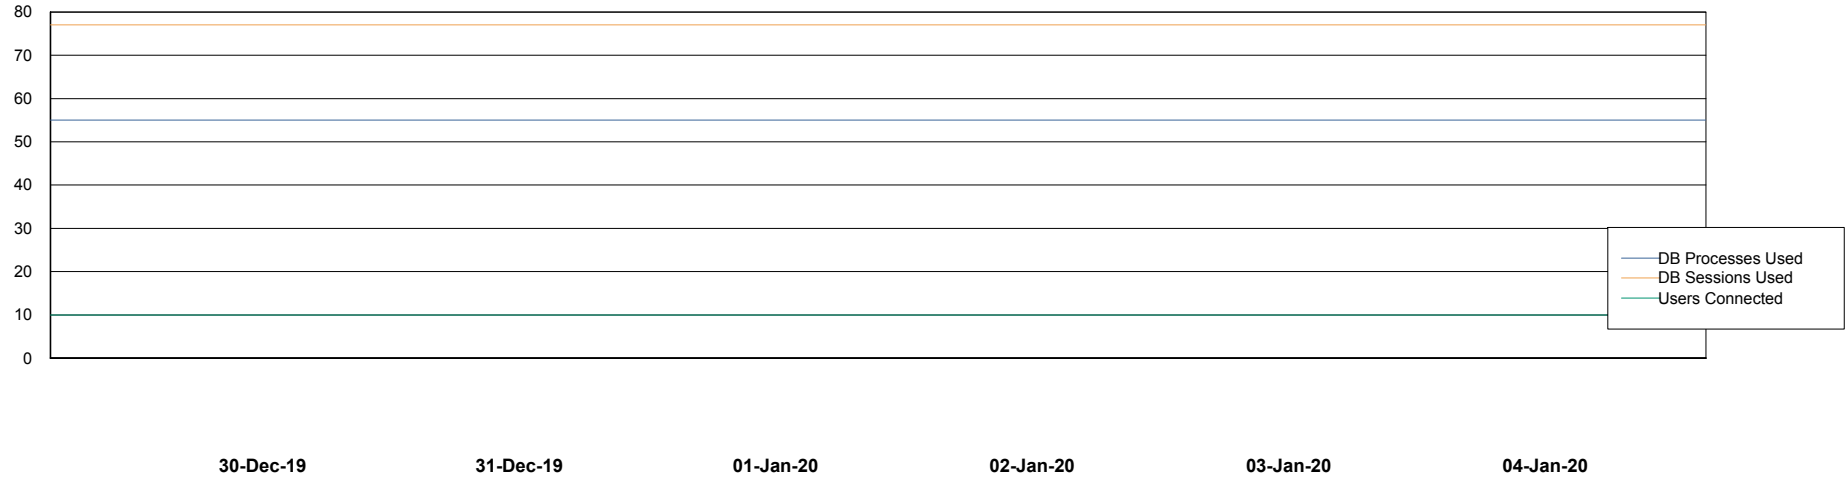

Database Performance DFDDDB_Standby

DB Processes Max 600
DB Sessions Max 928