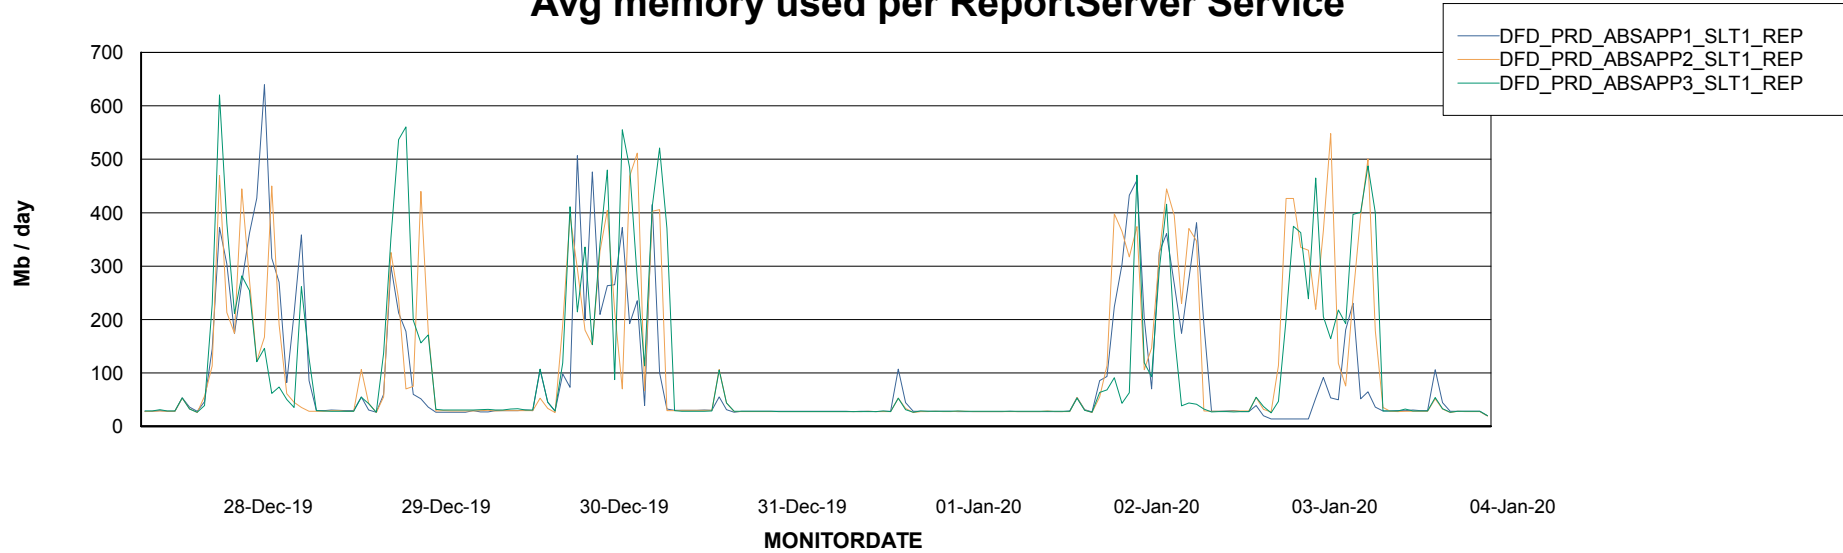

Avg users per day per ABS server

Weekly SLA Customer Report

Customer DFD Production
Database ID 39

ABSSolute Application ReportServer Services

Avg memory used per ReportServer Service

Disaster per ABS component