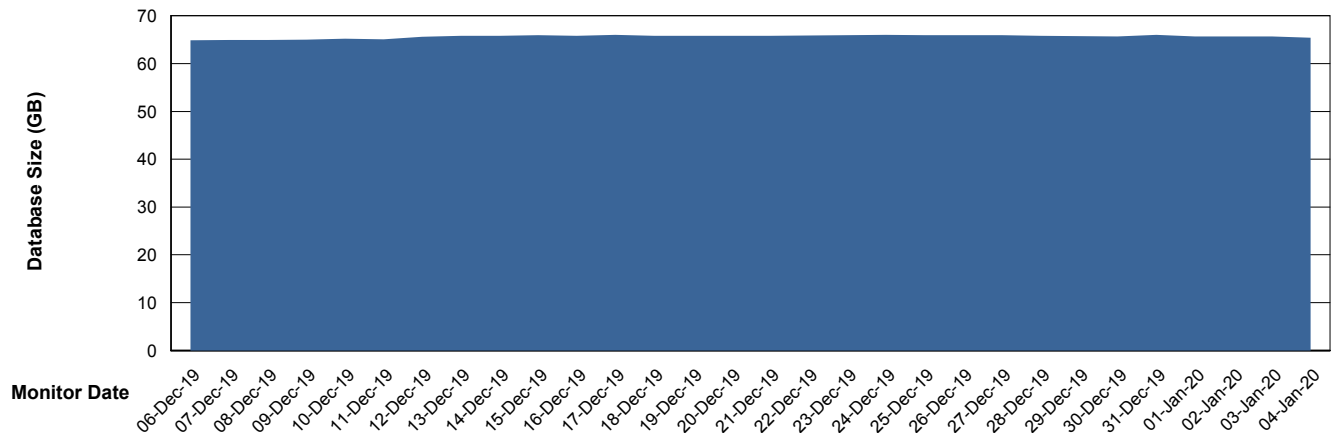

Weekly SLA Customer Report

Customer DFD Production
Database ID 39

DATABASE SIZE DFDDDB_Production

Database growth over last month

DATABASE SIZE DFDDDBI_Production

Database growth over last month

Weekly SLA Customer Report

Customer DFD Production
 Database ID 39

Database Tablespace DFDDDB_Production

Date	Tablespace Name	Filesize (Gb)	Usedsize (Gb)	Percentage free
04-Jan-20	ABSDATA	75	55	27
	INDX	137	113	18
03-Jan-20	ABSDATA	75	55	27
	INDX	137	113	18
02-Jan-20	ABSDATA	75	55	27
	INDX	137	113	18
01-Jan-20	ABSDATA	75	55	27
	INDX	137	113	18
31-Dec-19	ABSDATA	75	55	27
	INDX	137	113	18
30-Dec-19	ABSDATA	75	55	27
	INDX	137	113	18
29-Dec-19	ABSDATA	75	55	27
	INDX	137	113	18