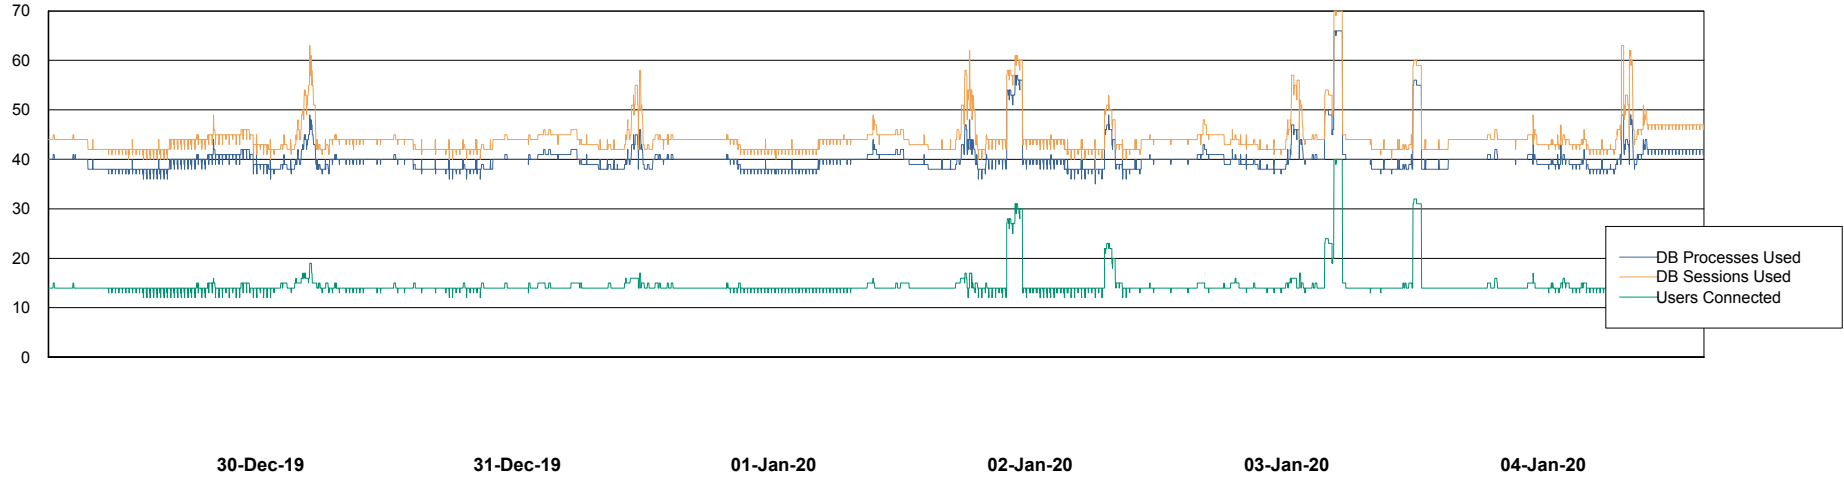

Database Performance DFDDDB_Standby

DB Processes Max 600
DB Sessions Max 928

Weekly SLA Customer Report

Customer DFD Production
Database ID 39

Database Performance DFDDDBI_Production

DB Processes Max 500
DB Sessions Max 772