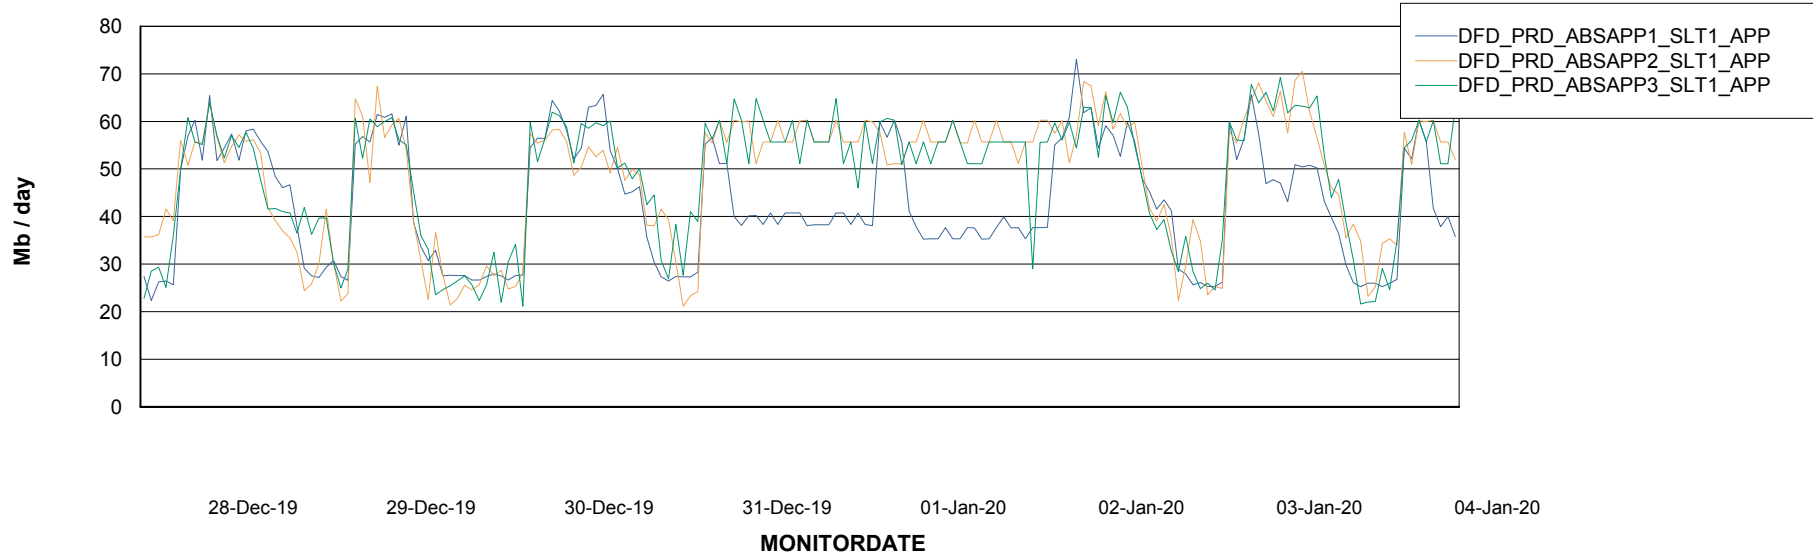

Standby Database Health DFD Production

Recovery lag for last 7 days

Weekly SLA Customer Report

Customer DFD Production
Database ID 39

ABSSolute Application Server Services

Avg memory used per ABS Server Service