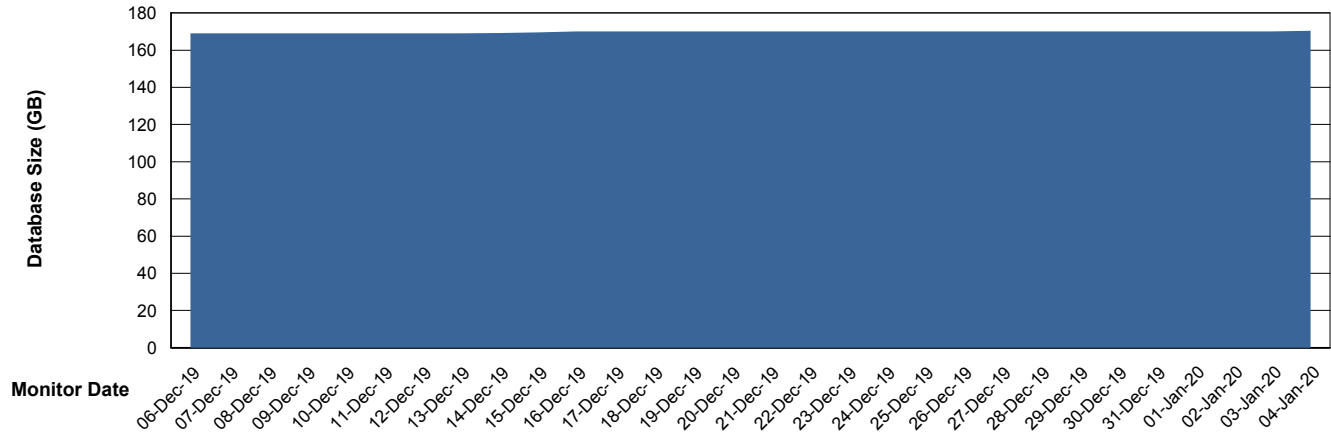

DATABASE SIZE DFDDDB_Production

Database growth over last month