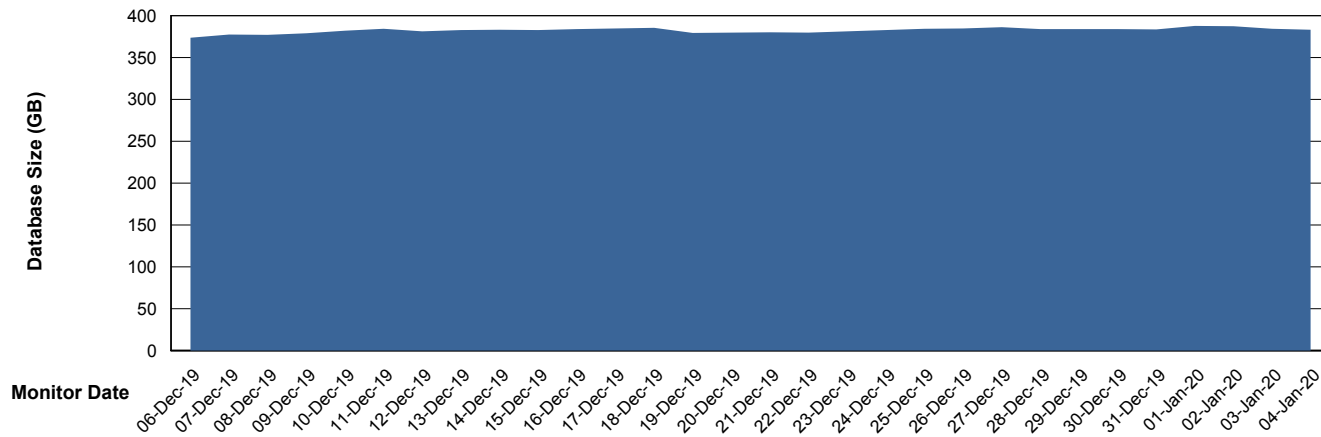

Weekly SLA Customer Report

Customer BNL_Production
Database ID 83

DATABASE SIZE BNLDB_FUT_FutureLive

Database growth over last month

DATABASE SIZE BNLDB_Production

Database growth over last month

Weekly SLA Customer Report