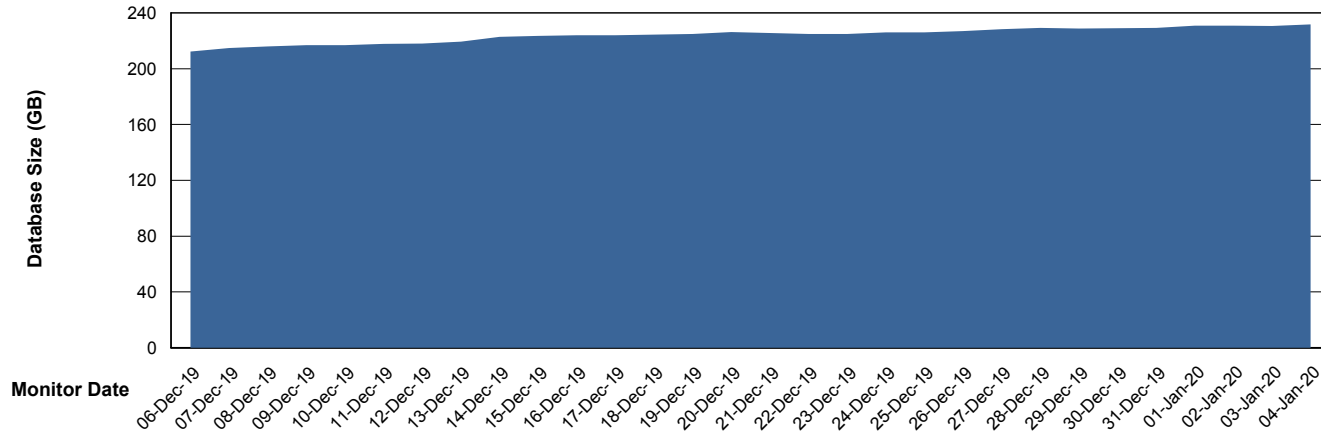

Weekly SLA Customer Report

Customer BNL_Production
Database ID 83

Database Performance BNLDB_FUT_FutureLive

DB Processes Max 1,000
DB Sessions Max 1,536

Weekly SLA Customer Report

Customer BNL_Production
Database ID 83

Database Performance BNLDB_FUT_Standby

DB Processes Max 1,000
DB Sessions Max 1,528

Weekly SLA Customer Report

Customer BNL_Production
Database ID 83

Database Performance BNLDB_Production

DB Processes Max 700
DB Sessions Max 1,072

Weekly SLA Customer Report

Customer BNL_Production
Database ID 83

DATABASE SIZE BNLDB_FUT_FutureLive

Database growth over last month

DATABASE SIZE BNLDB_Production

Database growth over last month

Weekly SLA Customer Report