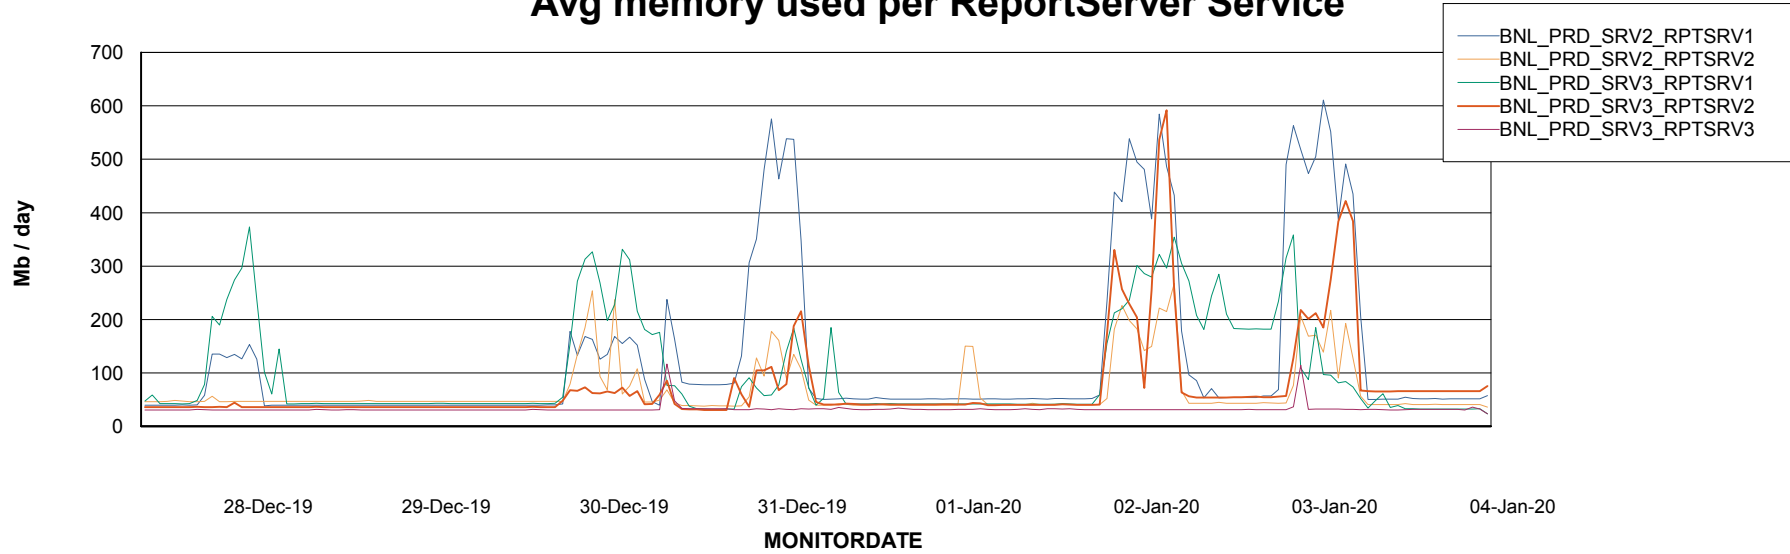

Avg users per day per ABS server

Weekly SLA Customer Report

Customer BNL_Production
Database ID 83

ABSSolute Web Component Services

Avg memory used per ReportServer Service

Disaster per ABS component