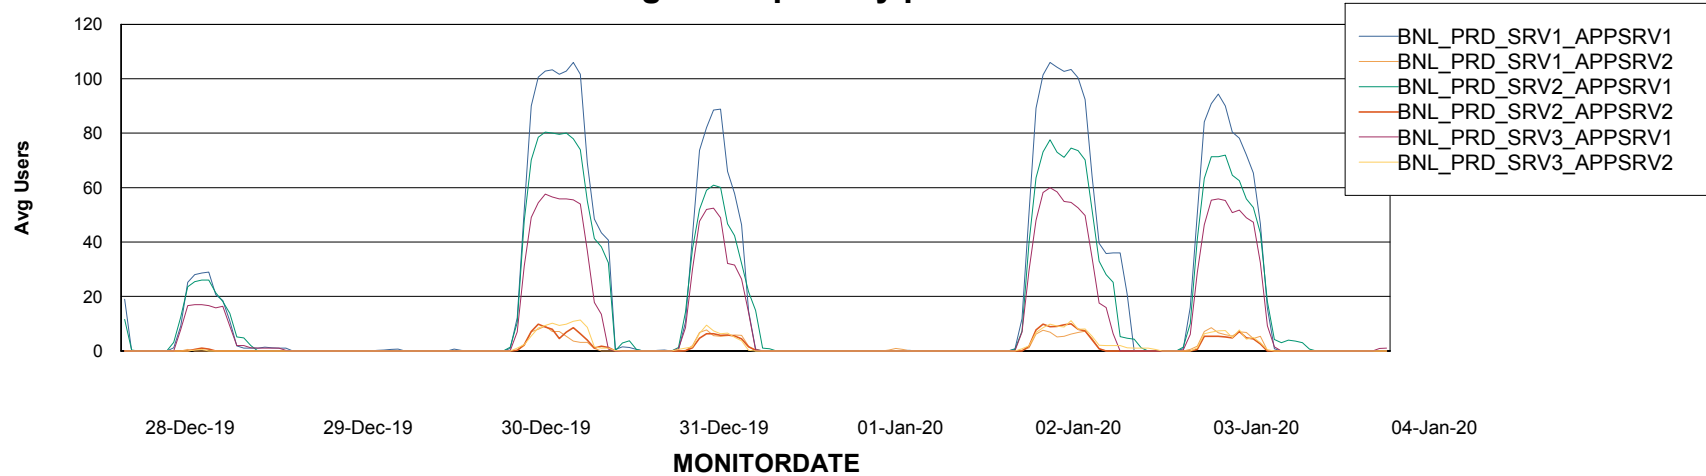

Avg users per day per ABS server