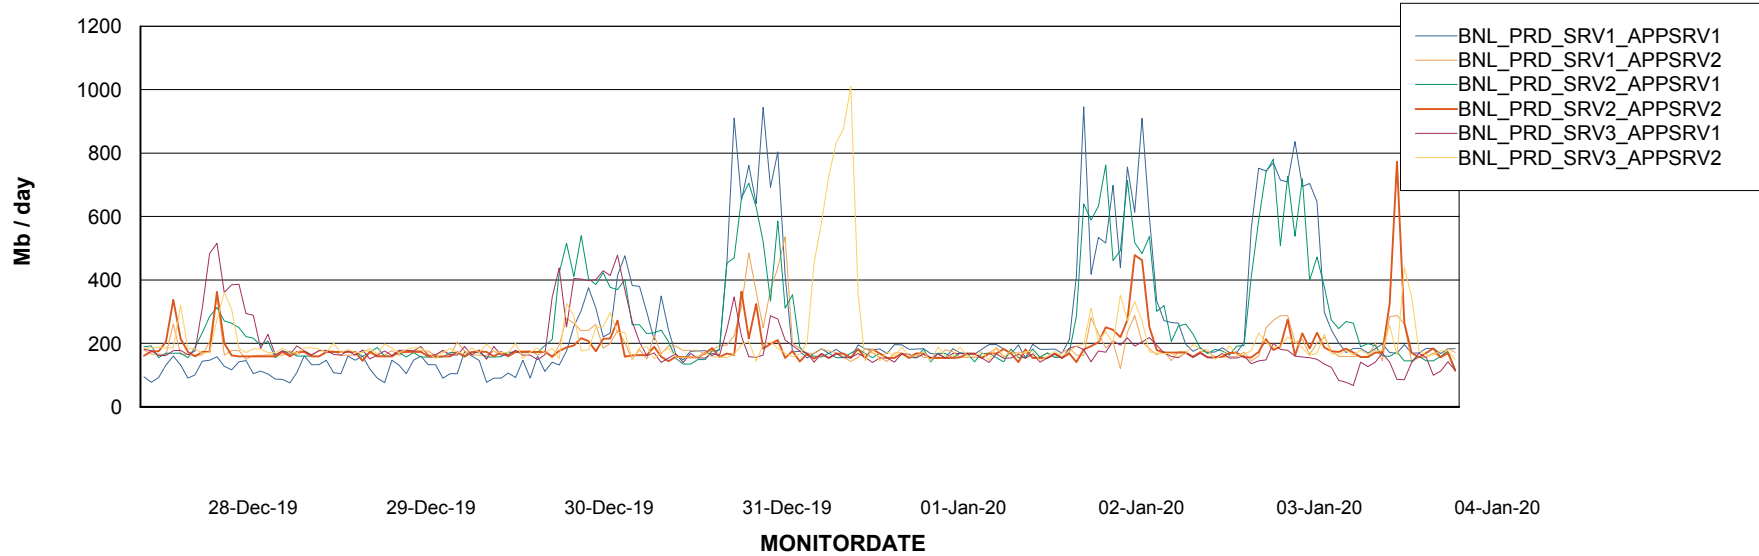

Standby Database Health BNL_Production

Recovery lag for last 7 days

Weekly SLA Customer Report

Customer BNL_Production
Database ID 83

ABSSolute Application Server Services

Avg memory used per ABS Server Service