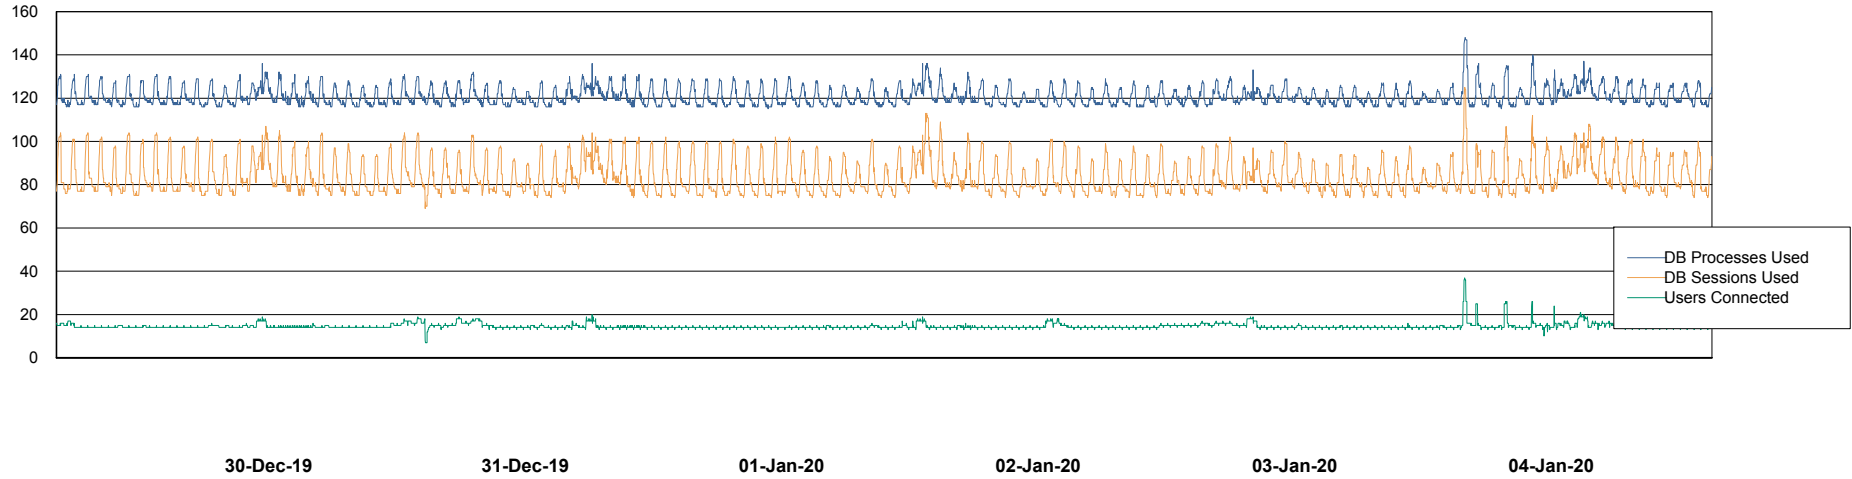

Database Performance BNLDB_FUT_FutureLive

DB Processes Max 1,000
DB Sessions Max 1,536