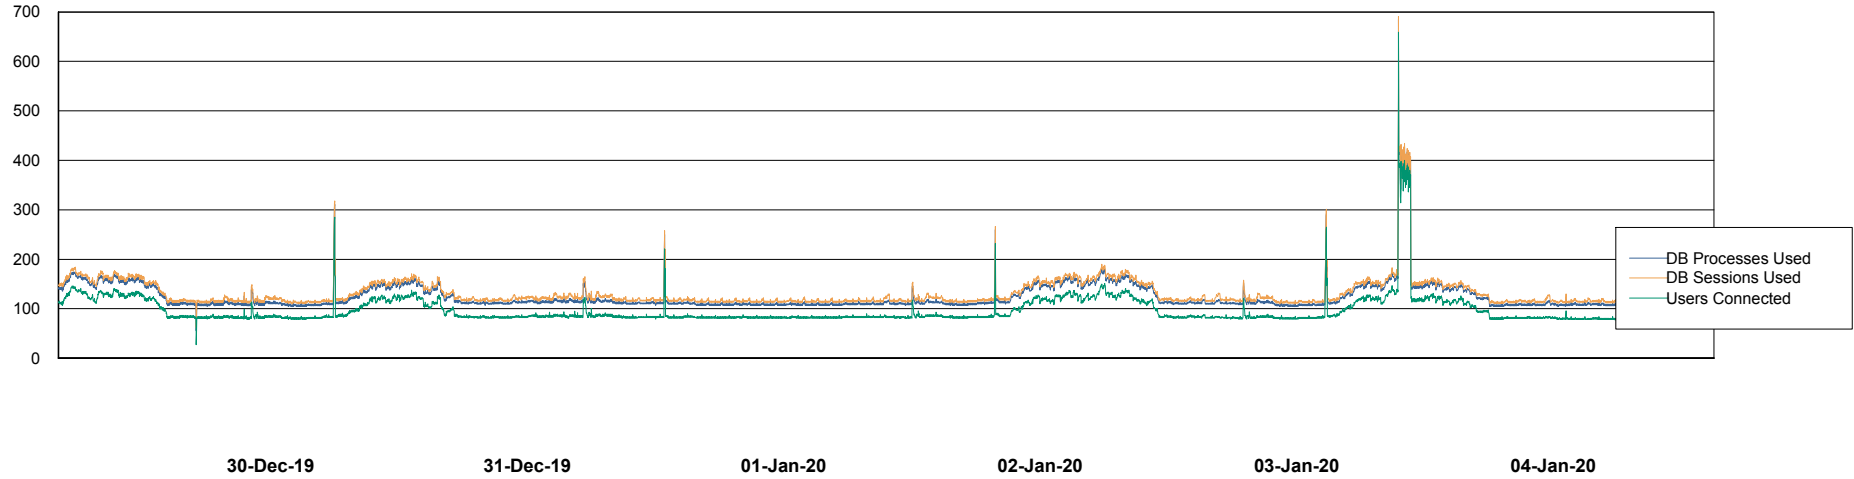

Database Performance BNLDB_FUT_Standby

DB Processes Max 1,000
DB Sessions Max 1,528

Weekly SLA Customer Report

Customer BNL_Production
Database ID 83

Database Performance BNLDB_Production

DB Processes Max 700
DB Sessions Max 1,072

Weekly SLA Customer Report

Customer BNL_Production
Database ID 83

DATABASE SIZE BNLDB_FUT_FutureLive

Database growth over last month

DATABASE SIZE BNLDB_Production

Database growth over last month

Weekly SLA Customer Report