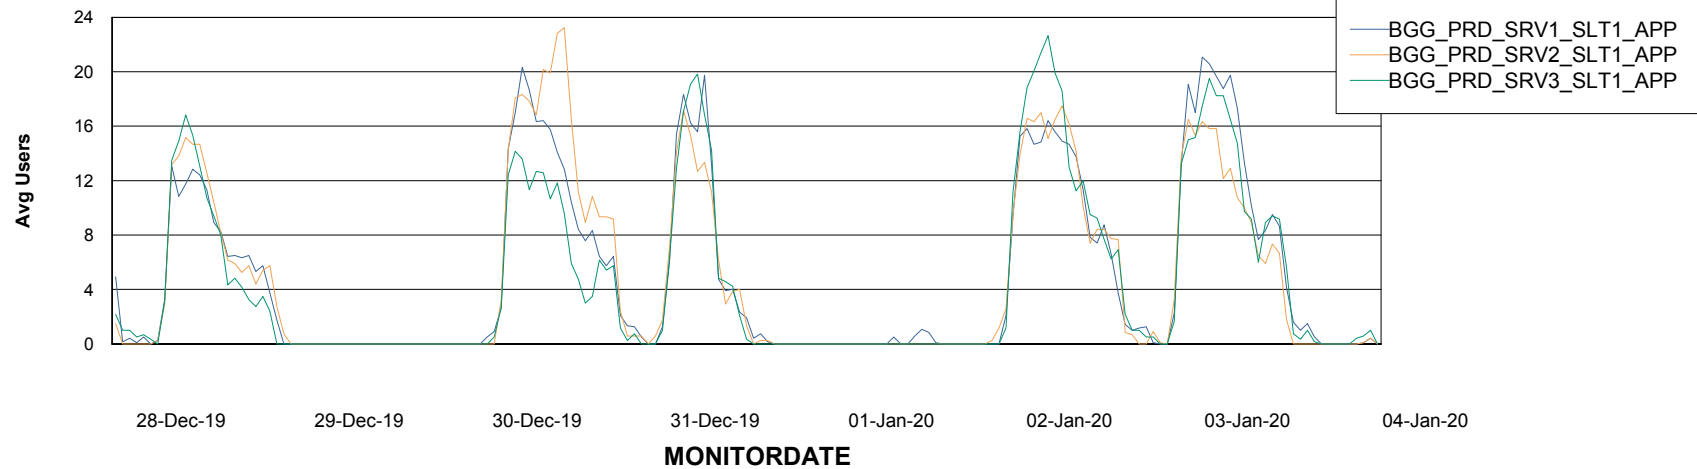

Avg users per day per ABS server