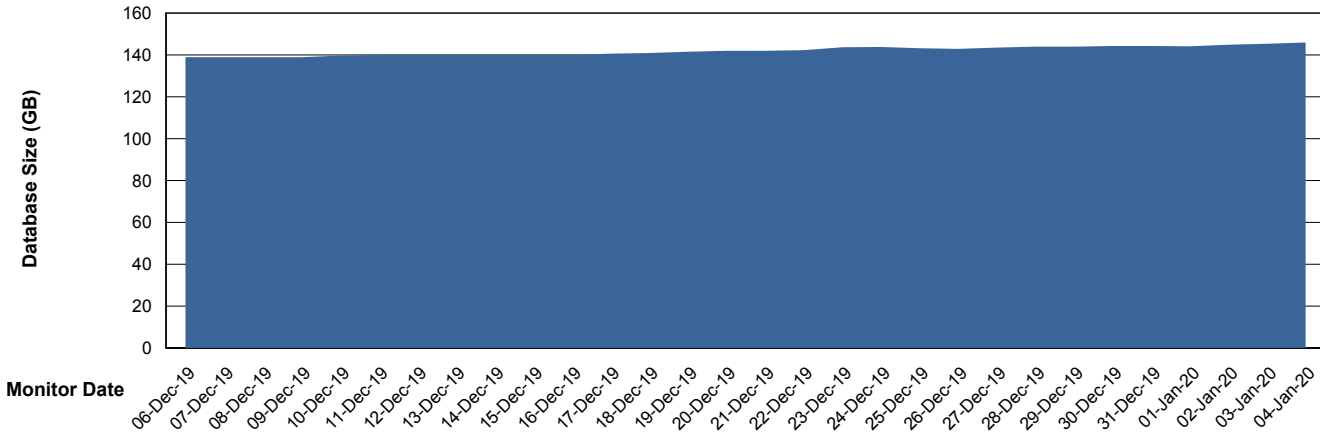

Weekly SLA Customer Report

Customer BGG_Production
Database ID 58

Database Performance BGGDB_BI

Weekly SLA Customer Report

Customer BGG_Production
Database ID 58

Database Performance BGGDB_Production

Weekly SLA Customer Report

Customer BGG_Production
Database ID 58

Database Performance BGGDB_Standby

Weekly SLA Customer Report

Customer BGG_Production
Database ID 58

DATABASE SIZE BGGDB_BI

Database growth over last month

DATABASE SIZE BGGDB_Production

Database growth over last month

Weekly SLA Customer Report

Customer BGG_Production
Database ID 58

Database Tablespace		BGGDB_BI		
Date	Tablespace Name	Filesize (Gb)	Usedsize (Gb)	Percentage free
04-Jan-20	ABSDATA	32	29	9
	INDX	34	31	9
03-Jan-20	ABSDATA	32	29	9
	INDX	34	31	9
02-Jan-20	ABSDATA	32	29	9
	INDX	34	31	9
01-Jan-20	ABSDATA	32	29	9
	INDX	34	31	9
31-Dec-19	ABSDATA	32	29	9
	INDX	34	31	9
30-Dec-19	ABSDATA	32	29	9
	INDX	34	30	12
29-Dec-19	ABSDATA	32	29	9
	INDX	34	31	9