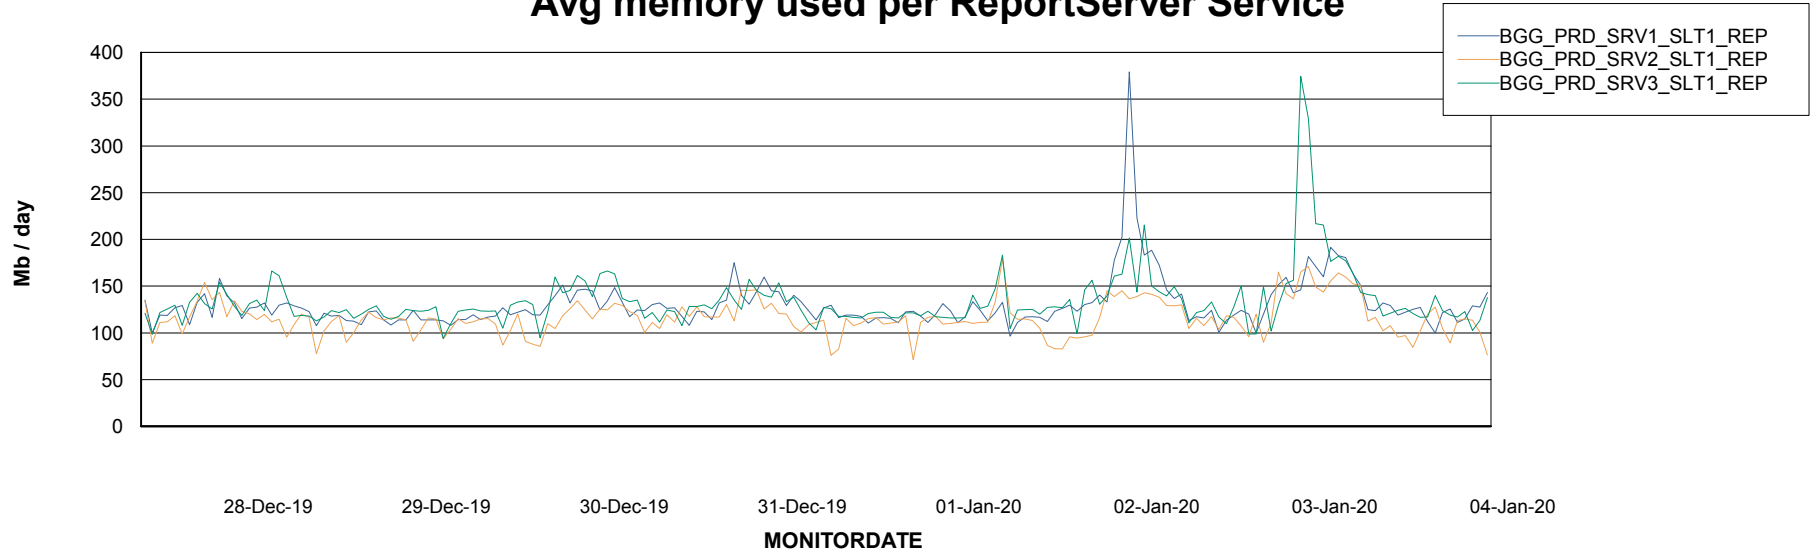

Avg memory used per ABS Server Service

Avg users per day per ABS server

Weekly SLA Customer Report

Customer BGG_Production
Database ID 58

ABSSolute Application ReportServer Services

Avg memory used per ReportServer Service