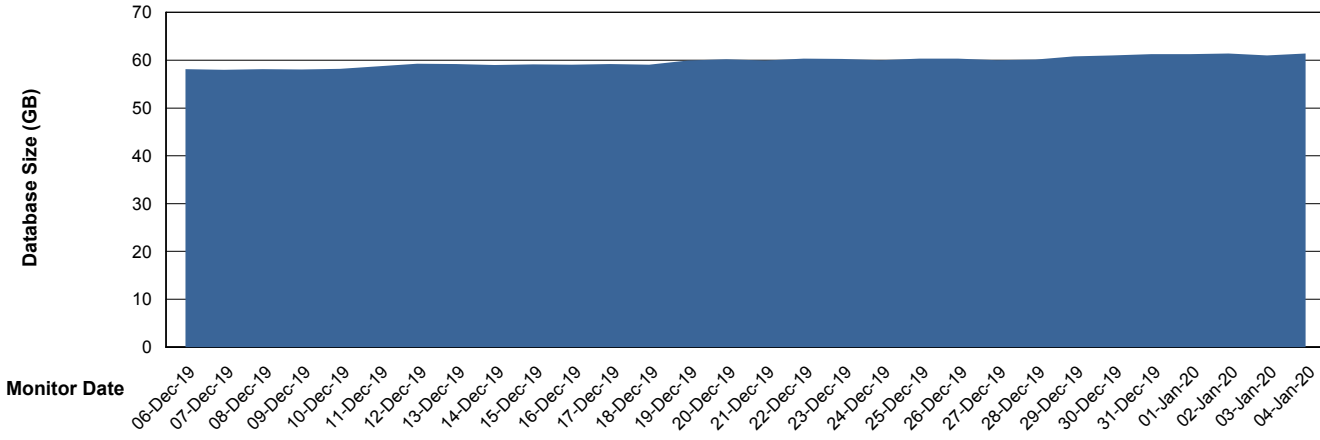

Weekly SLA Customer Report

Customer BGG_Production
Database ID 58

Database Performance BGGDB_BI

Weekly SLA Customer Report

Customer BGG_Production
Database ID 58

Database Performance BGGDB_Production

Weekly SLA Customer Report

Customer BGG_Production
Database ID 58

Database Performance BGGDB_Standby

Weekly SLA Customer Report

Customer BGG_Production
Database ID 58

DATABASE SIZE BGGDB_BI

Database growth over last month

DATABASE SIZE BGGDB_Production

Database growth over last month

Weekly SLA Customer Report

Customer BGG_Production
Database ID 58

Database Tablespace		BGGDB_BI		
Date	Tablespace Name	Filesize (Gb)	Usedsize (Gb)	Percentage free
04-Jan-20	ABSDATA	32	29	9
	INDX	34	31	9
03-Jan-20	ABSDATA	32	29	9
	INDX	34	31	9
02-Jan-20	ABSDATA	32	29	9
	INDX	34	31	9
01-Jan-20	ABSDATA	32	29	9
	INDX	34	31	9
31-Dec-19	ABSDATA	32	29	9
	INDX	34	31	9
30-Dec-19	ABSDATA	32	29	9
	INDX	34	30	12
29-Dec-19	ABSDATA	32	29	9
	INDX	34	31	9