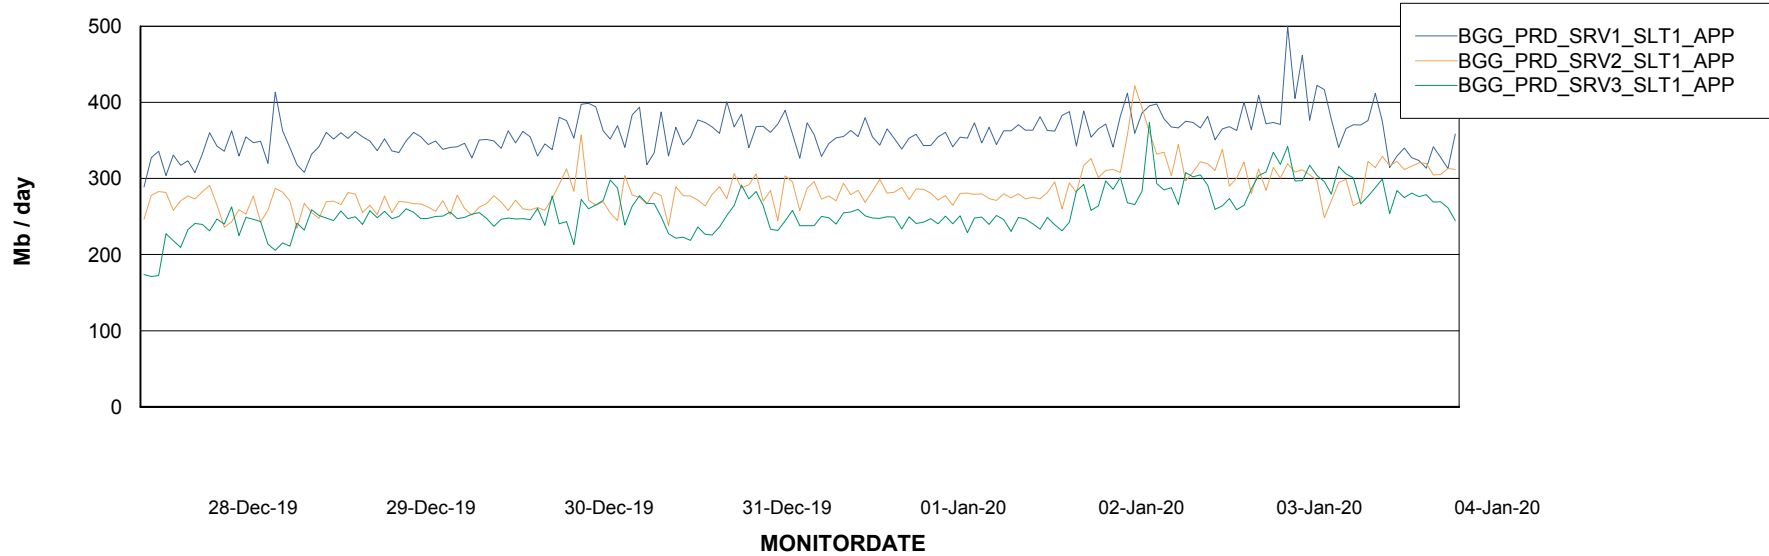

ABSSolute Application Server Services

Avg memory used per ABS Server Service