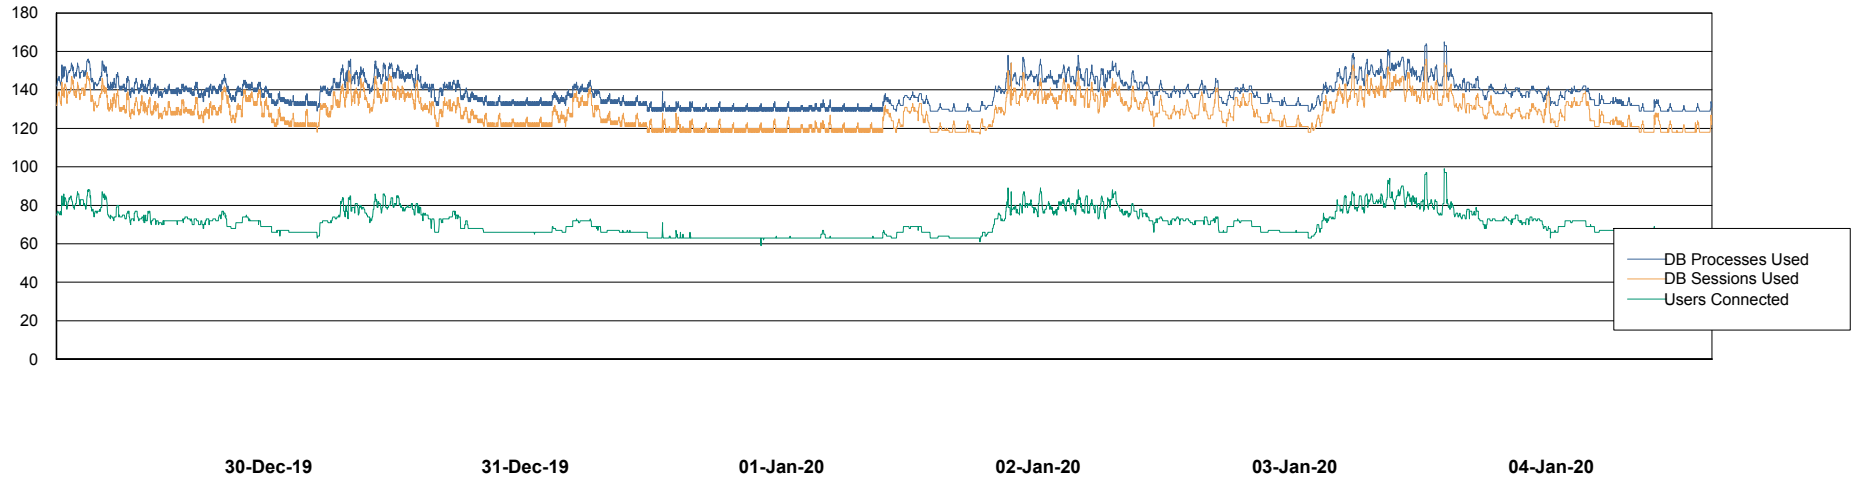

Weekly SLA Customer Report

Customer BGG_Production
Database ID 58

Database Performance BGGDB_BI

Weekly SLA Customer Report

Customer BGG_Production
Database ID 58

Database Performance BGGDB_Production

Weekly SLA Customer Report