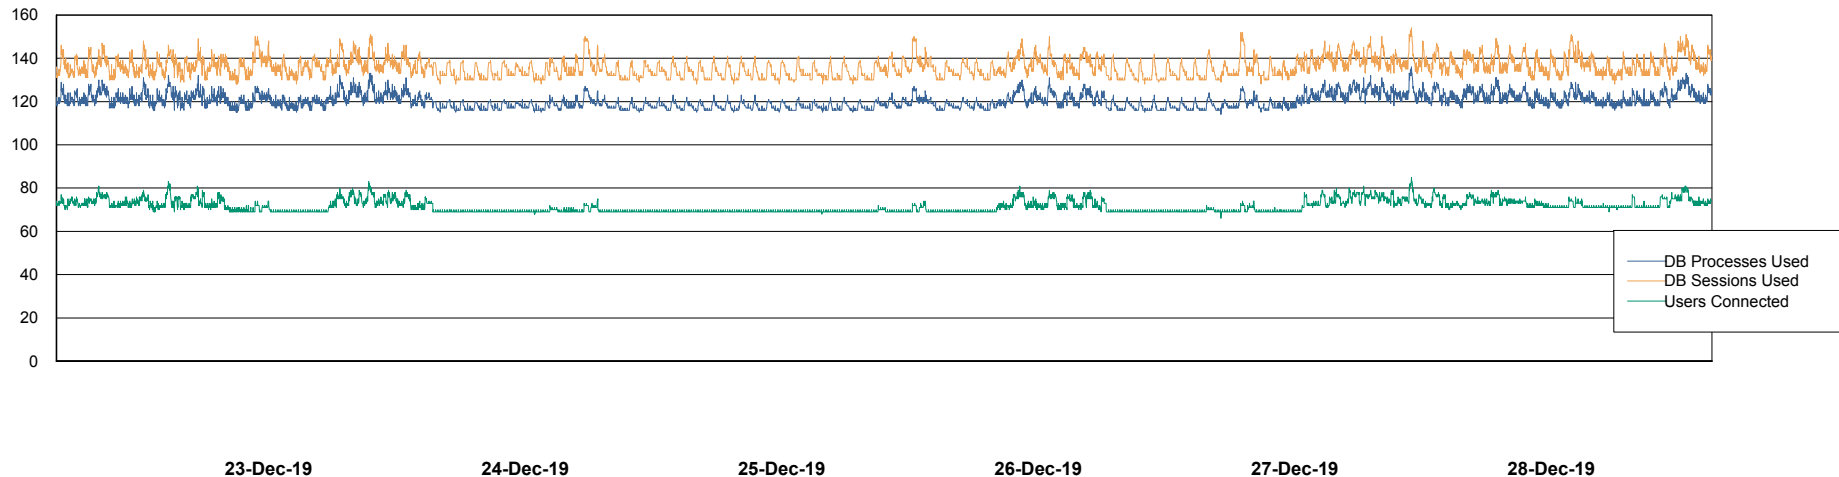

Database Performance VOSDB_Production

DB Processes Max 500
DB Sessions Max 772