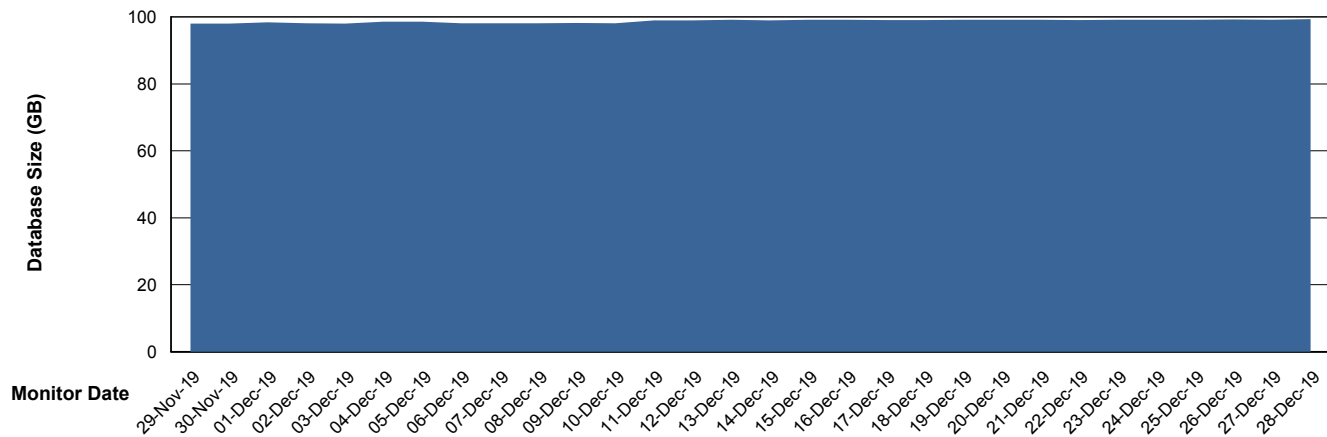

Database Performance VOSDB_Production

DB Processes Max 500
DB Sessions Max 772

Weekly SLA Customer Report

Customer VOS_Production
Database ID 68

Database Performance VOSDB_Standby

DB Processes Max 300
DB Sessions Max 472

Weekly SLA Customer Report

Customer VOS_Production
Database ID 68

DATABASE SIZE VOSBIDB_Production

Database growth over last month

DATABASE SIZE VOSDB_Production

Database growth over last month

Weekly SLA Customer Report