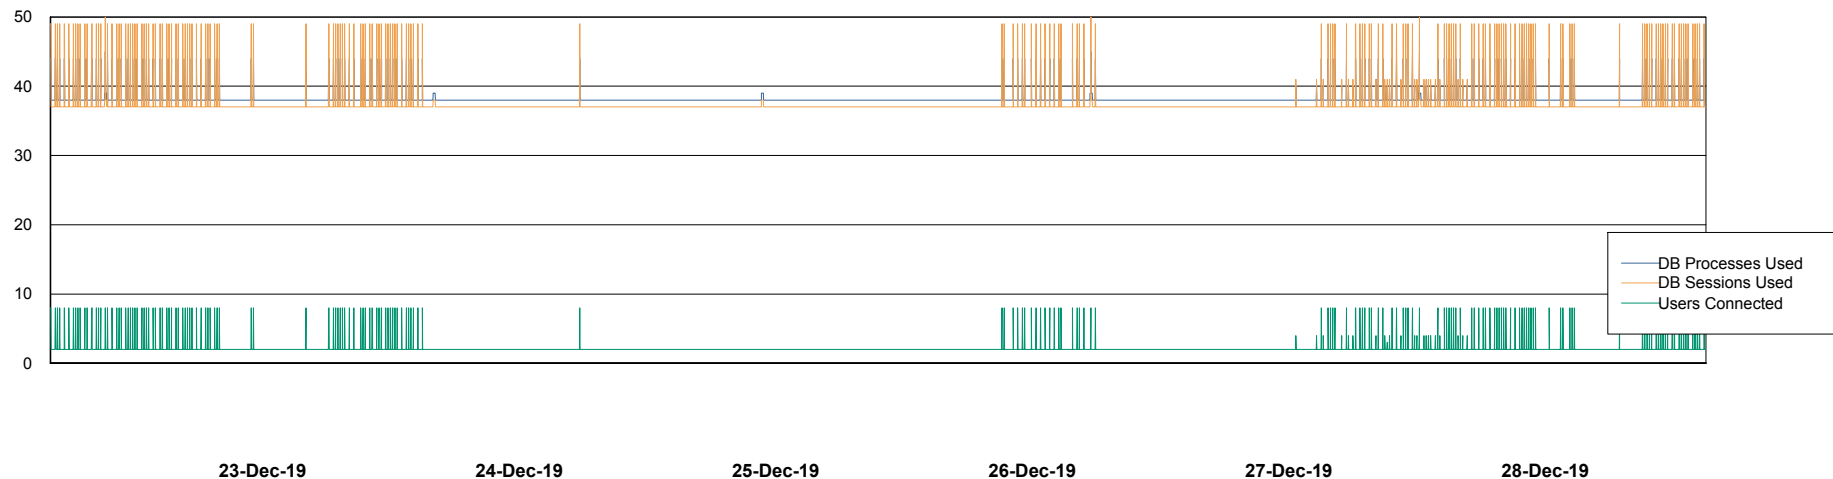

Database Performance VOSDB_Production

DB Processes Max 500
DB Sessions Max 772

Weekly SLA Customer Report

Customer VOS_Production
Database ID 68

Database Performance VOSDB_Standby

DB Processes Max 300
DB Sessions Max 472