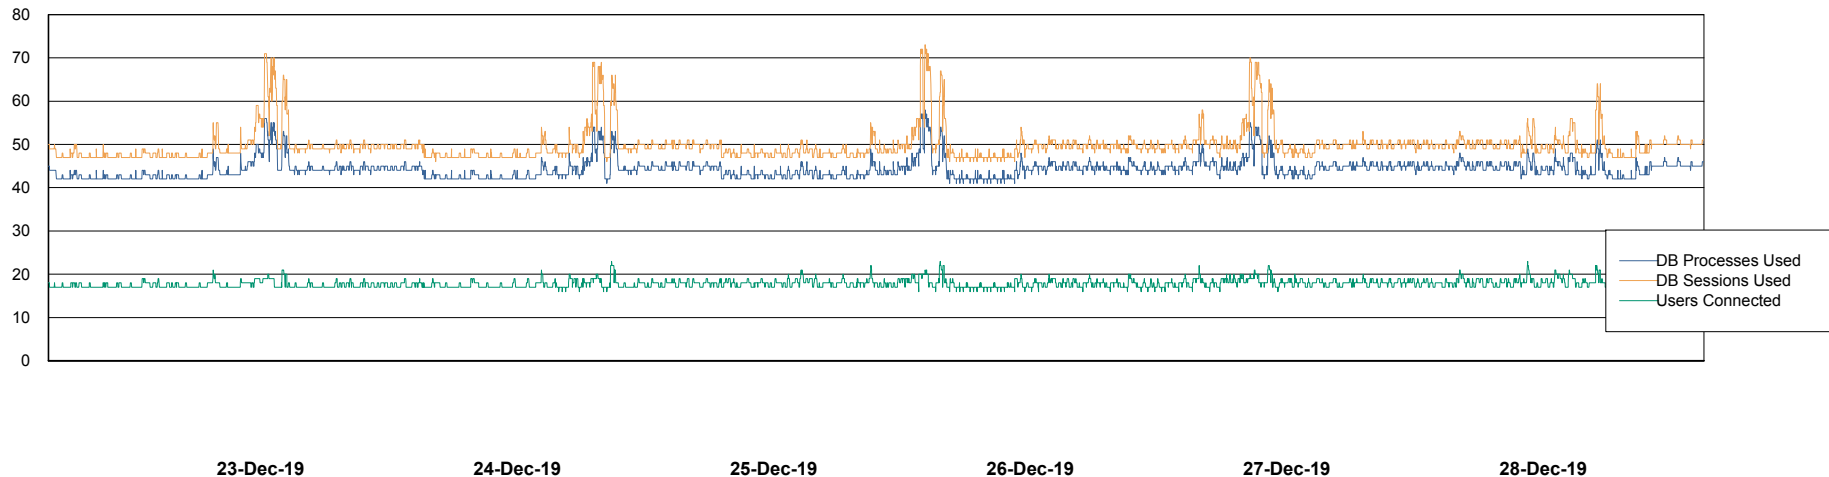

Database Performance VOSBIDB_Production

DB Processes Max 500
DB Sessions Max 772