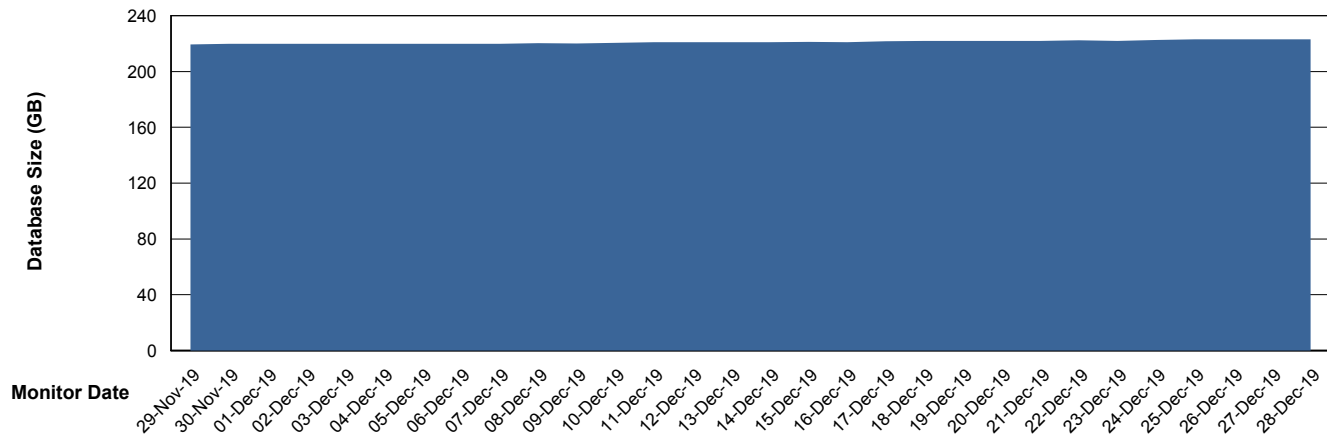

Weekly SLA Customer Report

Customer VOS_Production
Database ID 68

DATABASE SIZE VOSBIDB_Production

Database growth over last month

DATABASE SIZE VOSDB_Production

Database growth over last month

Weekly SLA Customer Report

Customer VOS_Production
Database ID 68

Database Tablespace VOSBIDB_Production

Date	Tablespace Name	Filesize (Gb)	Usedsize (Gb)	Percentage free
28-Dec-19	ABSDATA	44	39	11
	INDX	66	56	15
27-Dec-19	ABSDATA	44	39	11
	INDX	66	56	15
26-Dec-19	ABSDATA	44	39	11
	INDX	66	56	15
25-Dec-19	ABSDATA	44	39	11
	INDX	66	56	15
24-Dec-19	ABSDATA	44	39	11
	INDX	66	56	15
23-Dec-19	ABSDATA	44	39	11
	INDX	66	56	15
22-Dec-19	ABSDATA	44	39	11
	INDX	66	56	15