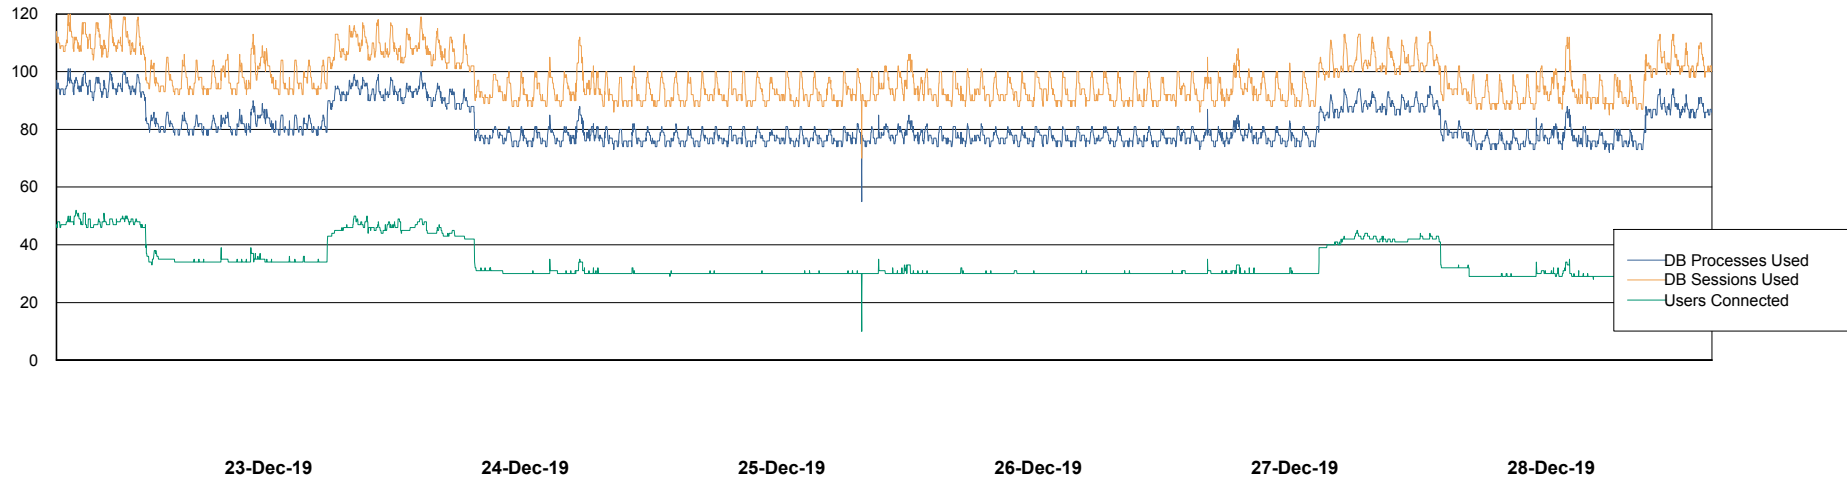

Database Performance ABSVEN06 Primary DB 2019

DB Processes Max 300
DB Sessions Max 472