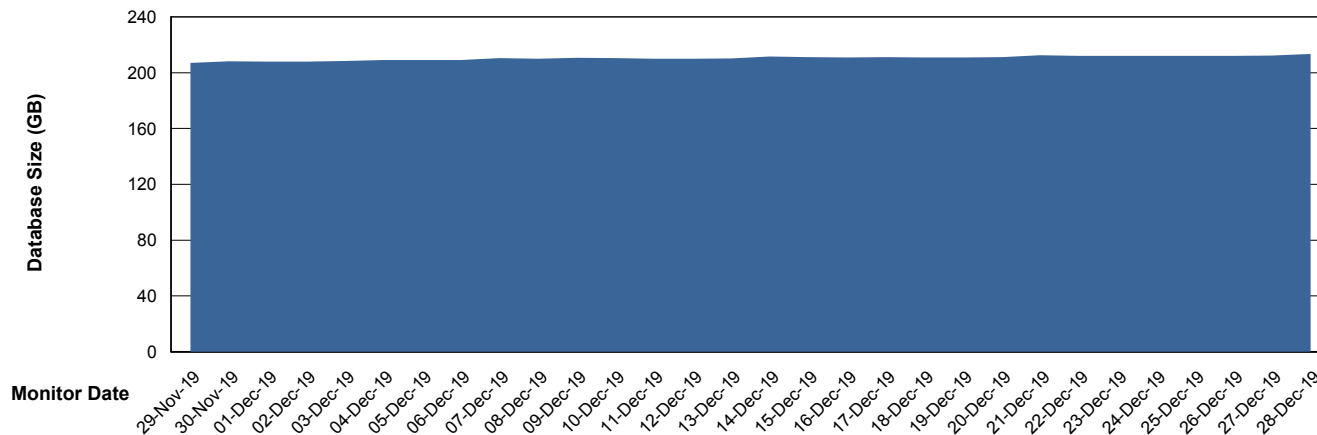

DATABASE SIZE ABSVEN06 Primary DB 2019

Database growth over last month