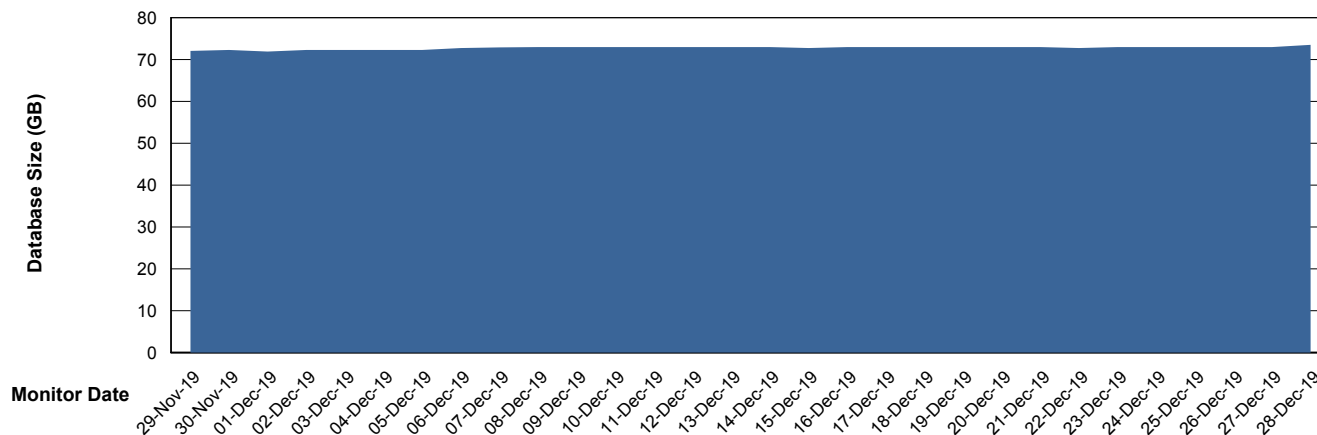

DATABASE SIZE VENDB_BI

Database growth over last month