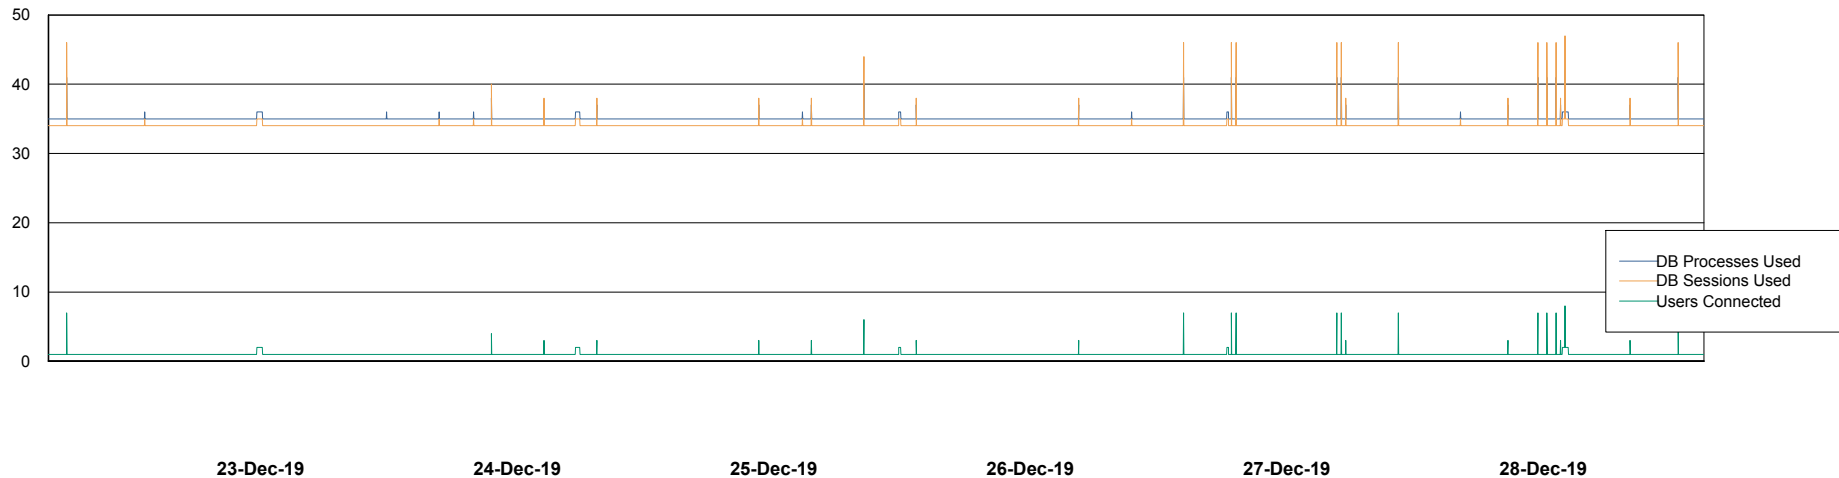

Database Performance ABSVEN07 Standby DB 2019

DB Processes Max 300
DB Sessions Max 472