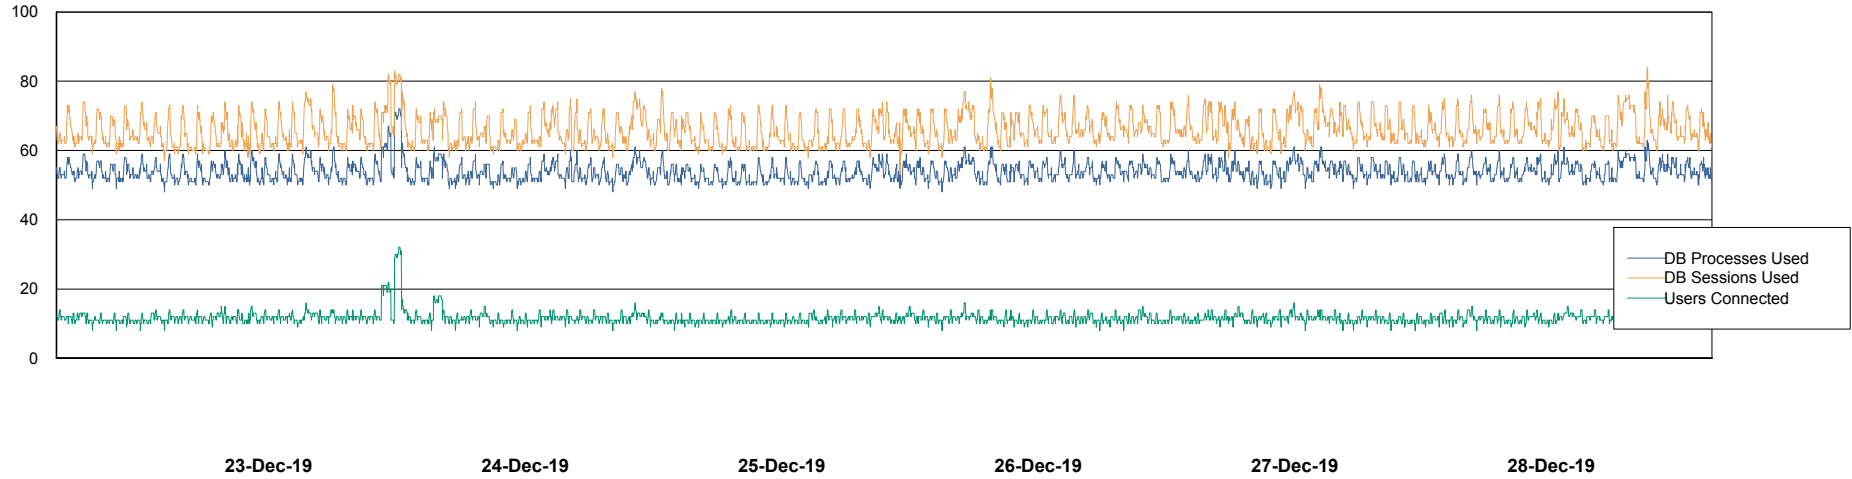

Database Performance VENDB_BI

DB Processes Max 500
DB Sessions Max 772