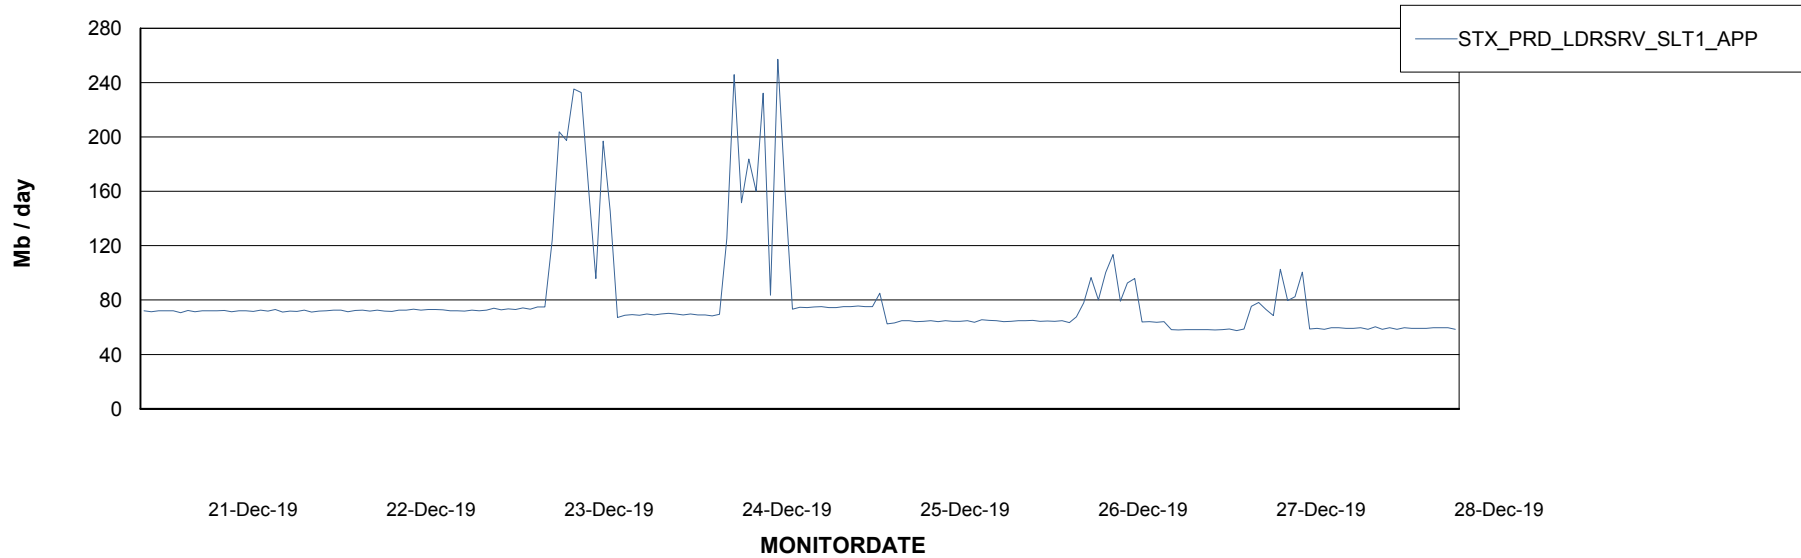

ABSSolute Application Server Services

Avg memory used per ABS Server Service