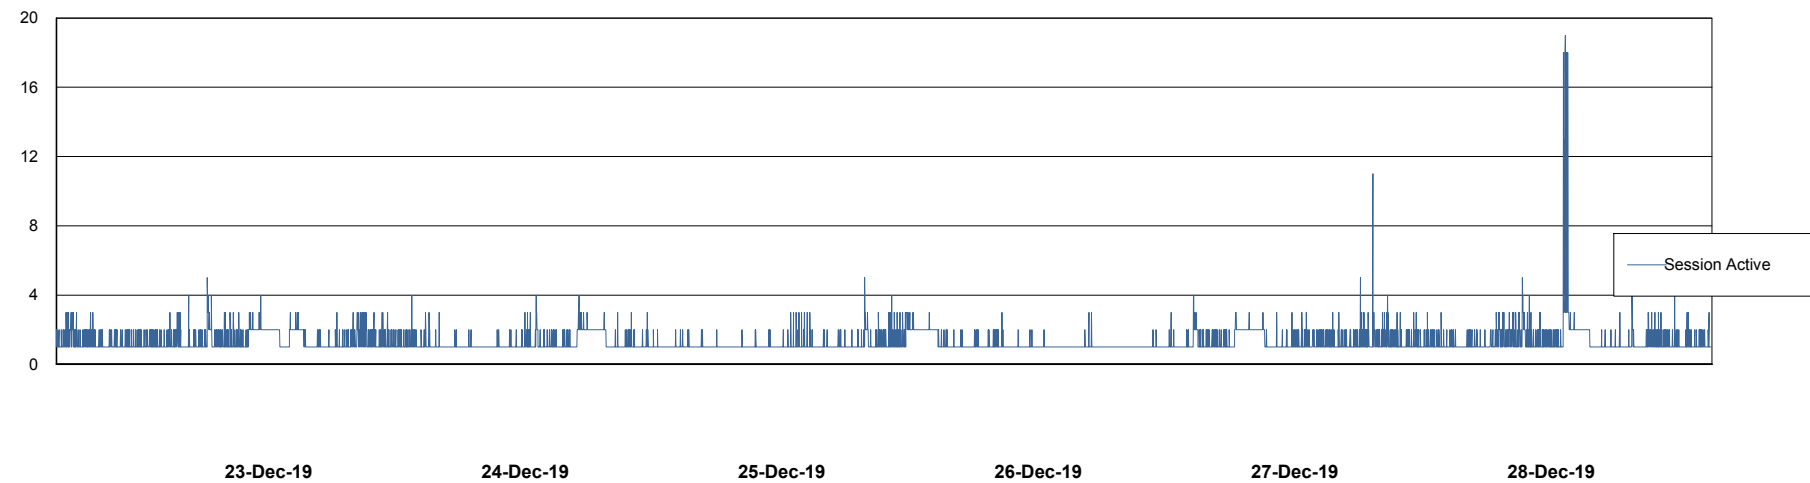

Weekly SLA Customer Report

Customer STK_Production
 Database ID 82

Harddisk Usage STK_STAABSDB2 Standby DB Server

	Free disk space on c: (%)	Total disk space on c: (Gb)	Free disk space on d: (%)	Total disk space on d: (Gb)	Free disk space on e: (%)	Total disk space on e: (Gb)
28-Dec-19	72	99	45	350	28	1,000
27-Dec-19	72	99	45	350	28	1,000
26-Dec-19	72	99	45	350	28	1,000
25-Dec-19	72	99	44	350	28	1,000
24-Dec-19	72	99	44	350	28	1,000
23-Dec-19	72	99	45	350	28	1,000
22-Dec-19	72	99	45	350	28	1,000

Weekly SLA Customer Report

Customer STK_Production
Database ID 82

Database Performance STKDB_ABS1 Production Database

DB Processes Max 500
DB Sessions Max 776

Weekly SLA Customer Report

Customer STK_Production
Database ID 82