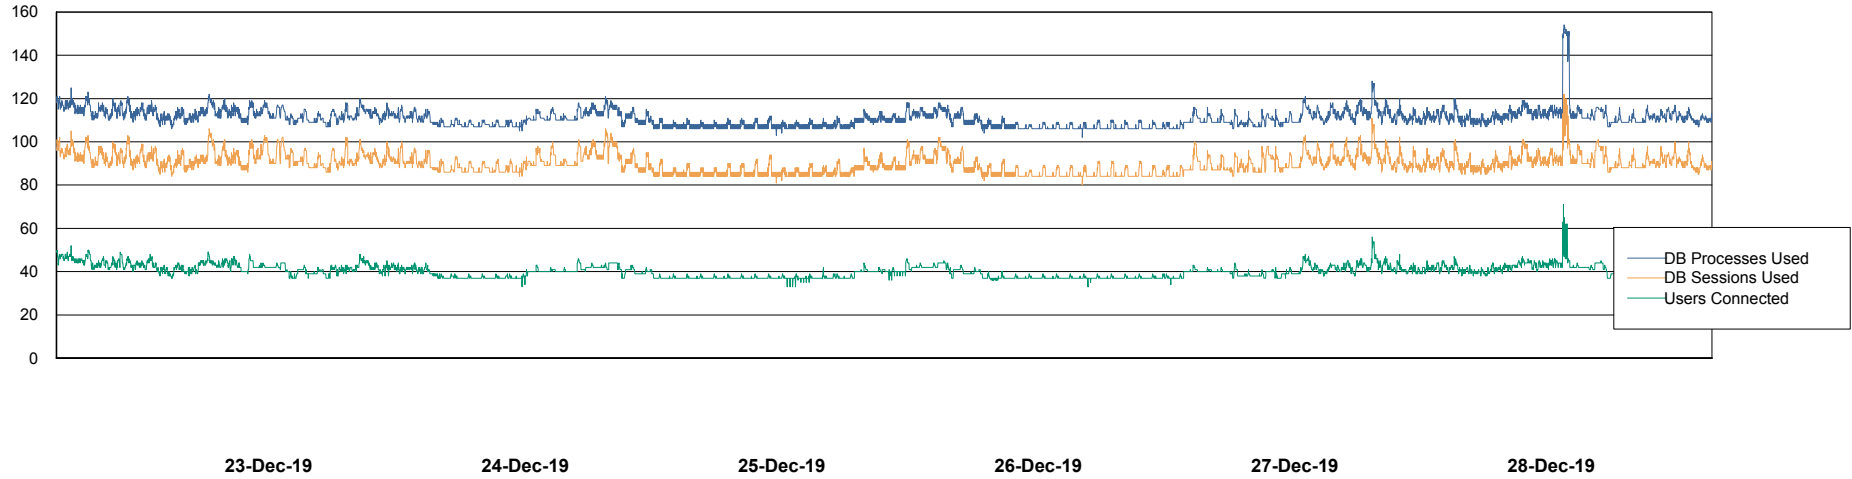

Database Performance STKDB_ABS1 Production Database

DB Processes Max 500
DB Sessions Max 776