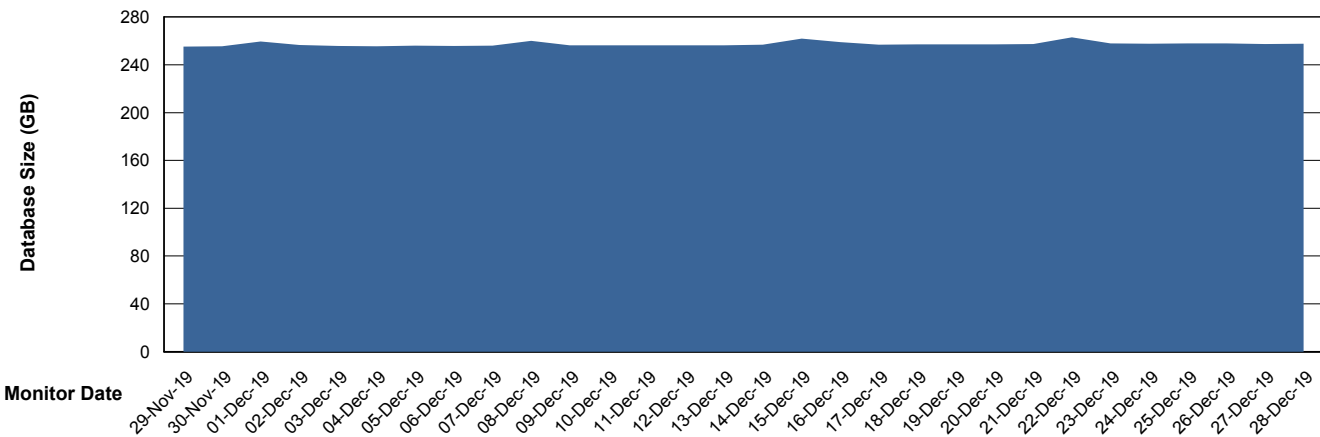

Database Performance STKDB_ABS1SB Standby Database

DB Processes Max 500
DB Sessions Max 774

Weekly SLA Customer Report

Customer STK_Production
 Database ID 82

DATABASE SIZE STKDB_ABS1 Production Database

Database growth over last month