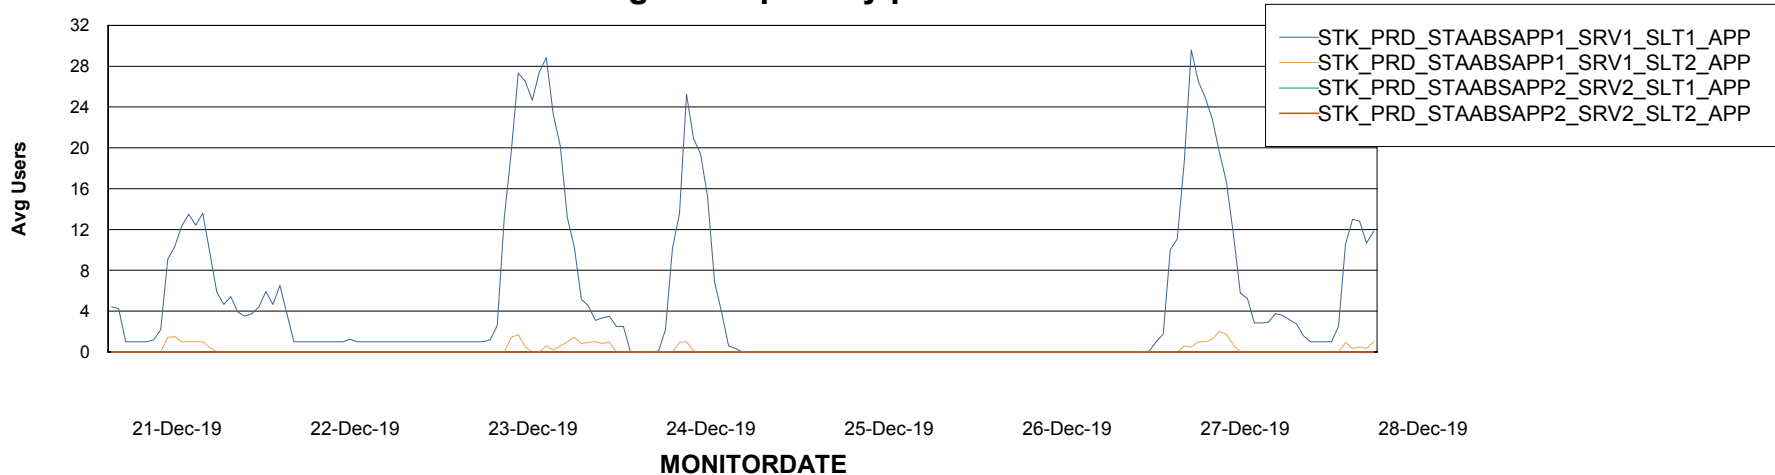

Weekly SLA Customer Report

Customer STK_Production
Database ID 82

ABSolute Application Server Services

Avg memory used per ABS Server Service

Avg users per day per ABS server

Weekly SLA Customer Report

Customer STK_Production
Database ID 82