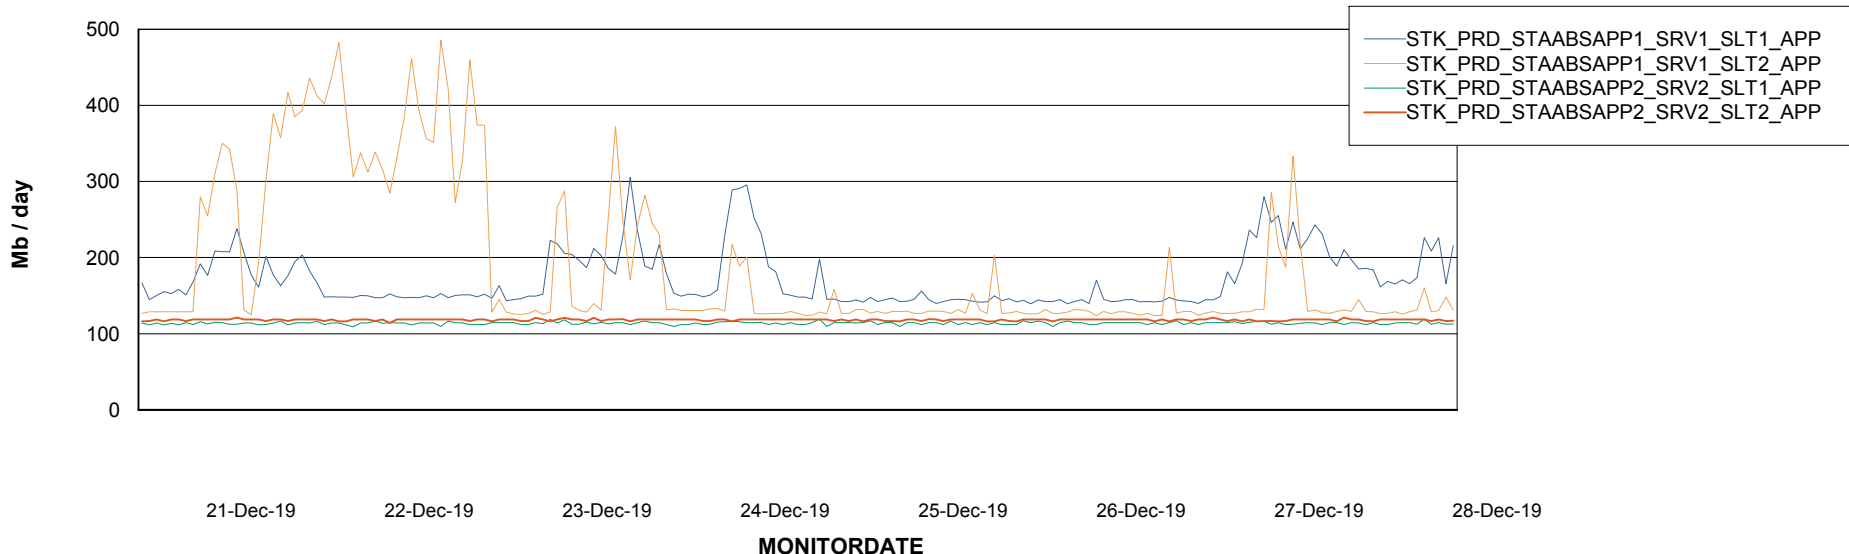

ABSolute Application Server Services

Avg memory used per ABS Server Service