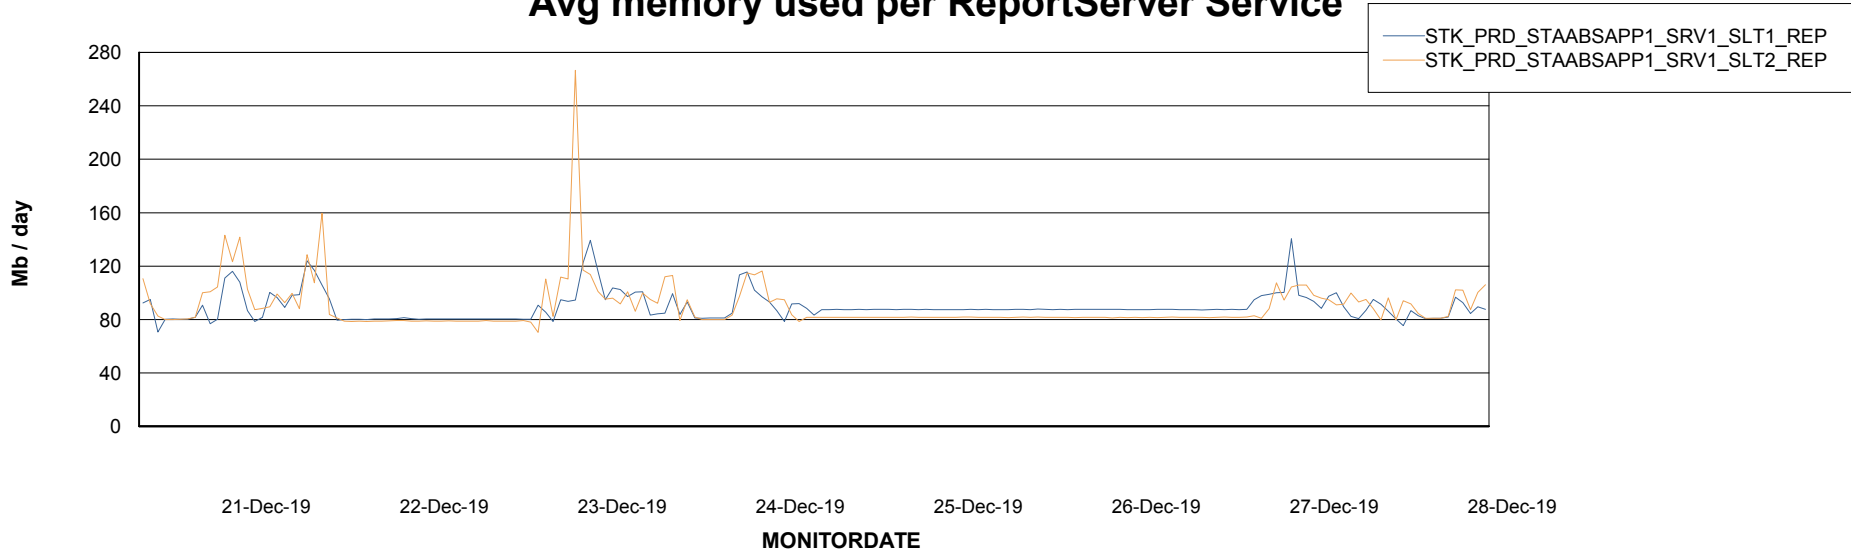

ABSSolute Application ReportServer Services

Avg memory used per ReportServer Service