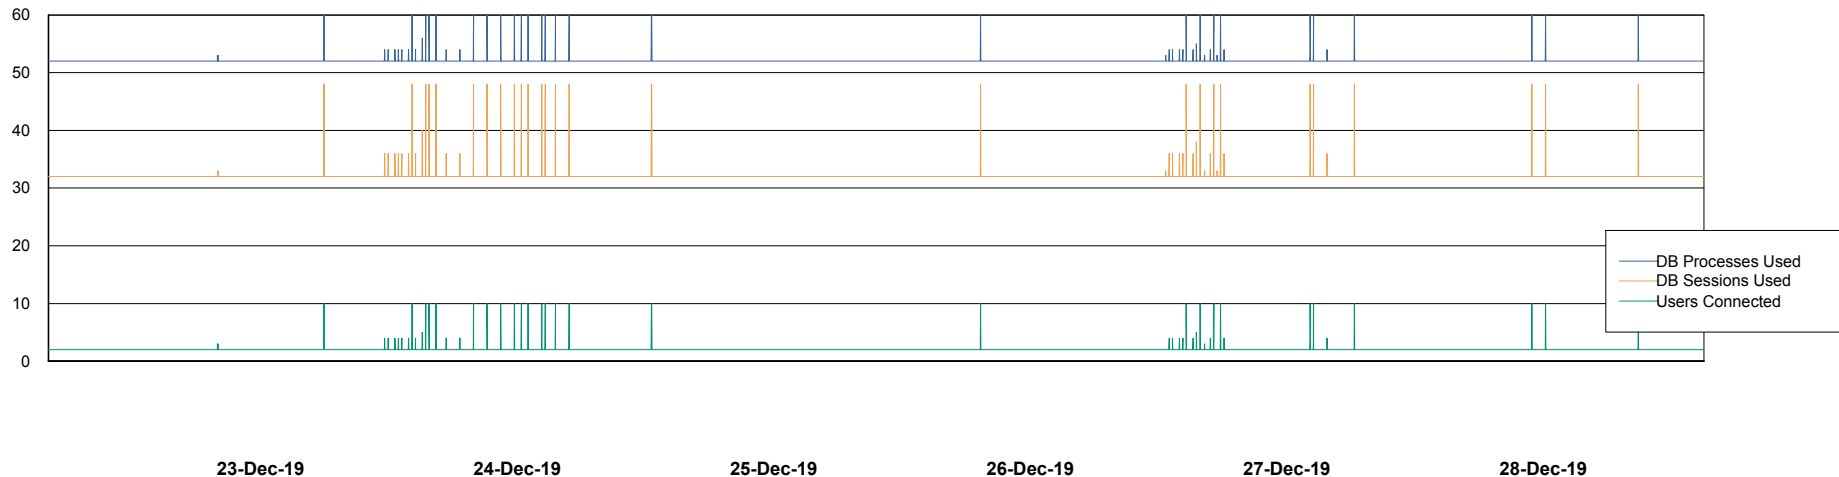

Weekly SLA Customer Report

Customer STK_Production
Database ID 82

Database Performance STKDB_ABS1 Production Database

DB Processes Max 500
DB Sessions Max 776

Weekly SLA Customer Report

Customer STK_Production
Database ID 82

Database Performance STKDB_ABS1SB Standby Database

DB Processes Max 500
DB Sessions Max 774

Weekly SLA Customer Report

Customer STK_Production
 Database ID 82

DATABASE SIZE STKDB_ABS1 Production Database

Database growth over last month