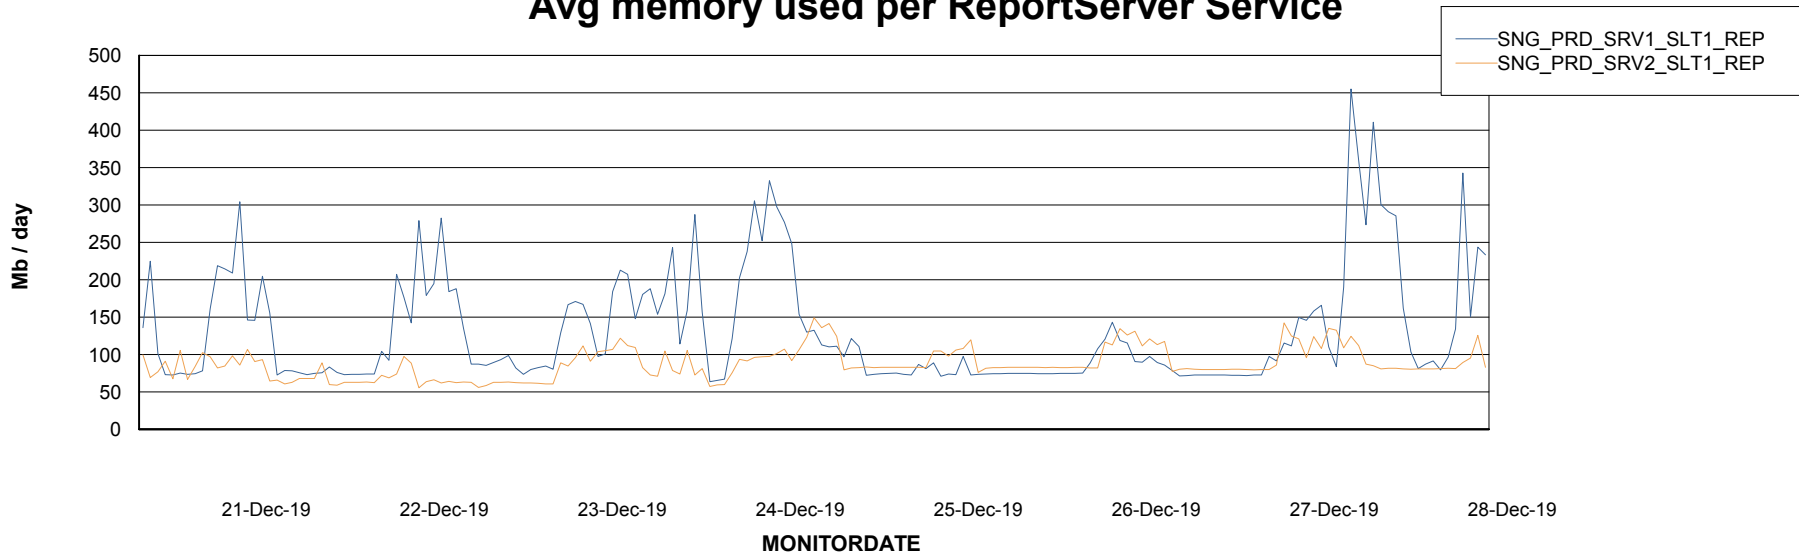

ABSSolute Application ReportServer Services

Avg memory used per ReportServer Service