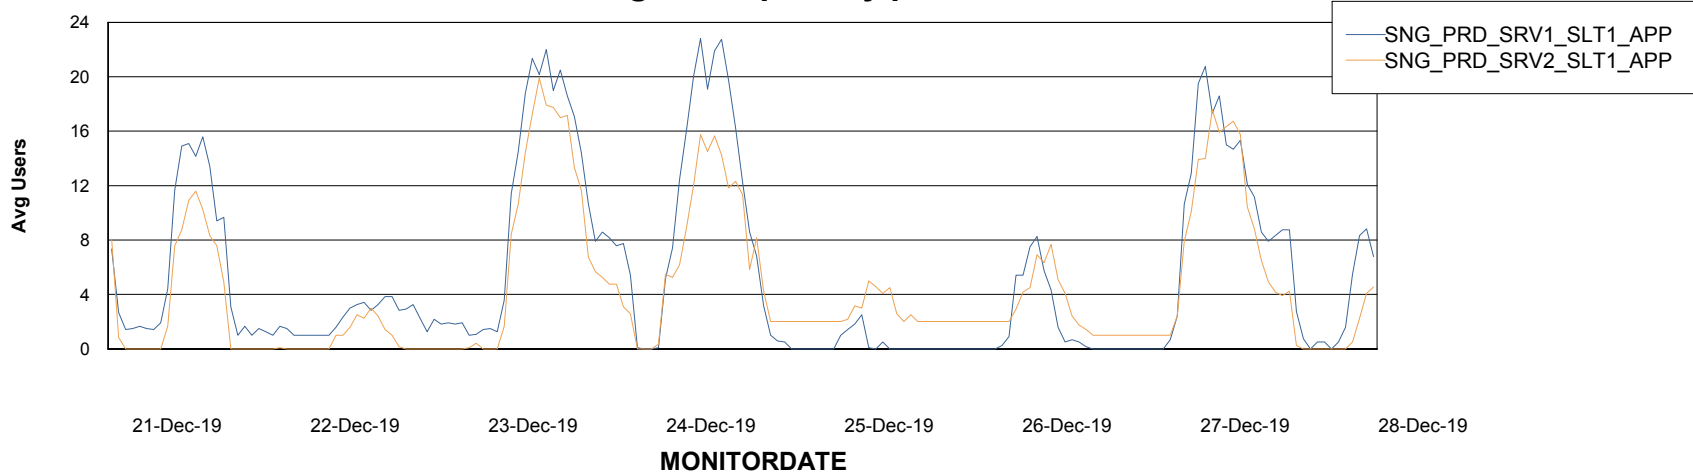

Weekly SLA Customer Report

Customer SNG_Production
Database ID 70

ABSSolute Application Server Services

Avg memory used per ABS Server Service

Avg users per day per ABS server

Weekly SLA Customer Report

Customer SNG_Production
Database ID 70