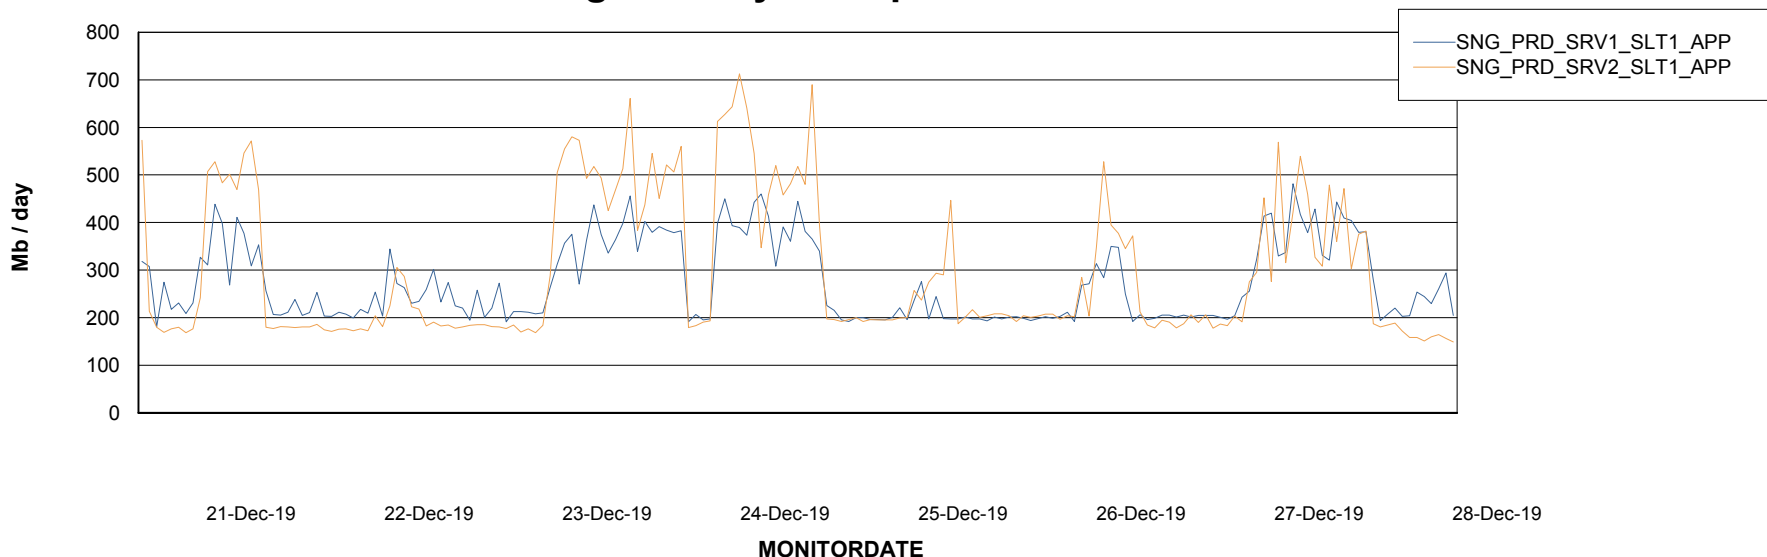

DATABASE SIZE SNGDB_Production

Database growth over last month

Database Tablespace SNGDB_Production

Date	Tablespace Name	Filesize (Gb)	Usedsize (Gb)	Percentage free
28-Dec-19	ABSDATA	120	21	83
	INDX	120	50	58
27-Dec-19	ABSDATA	120	21	83
	INDX	120	50	58
26-Dec-19	ABSDATA	120	21	83
	INDX	120	50	58
25-Dec-19	ABSDATA	120	21	83
	INDX	120	50	58
24-Dec-19	ABSDATA	120	21	83
	INDX	120	50	58
23-Dec-19	ABSDATA	120	21	83
	INDX	120	50	58
22-Dec-19	ABSDATA	120	21	83
	INDX	120	50	58

Weekly SLA Customer Report

Customer SNG_Production
Database ID 70

ABSSolute Application Server Services

Avg memory used per ABS Server Service

Avg users per day per ABS server

Weekly SLA Customer Report

Customer SNG_Production
Database ID 70