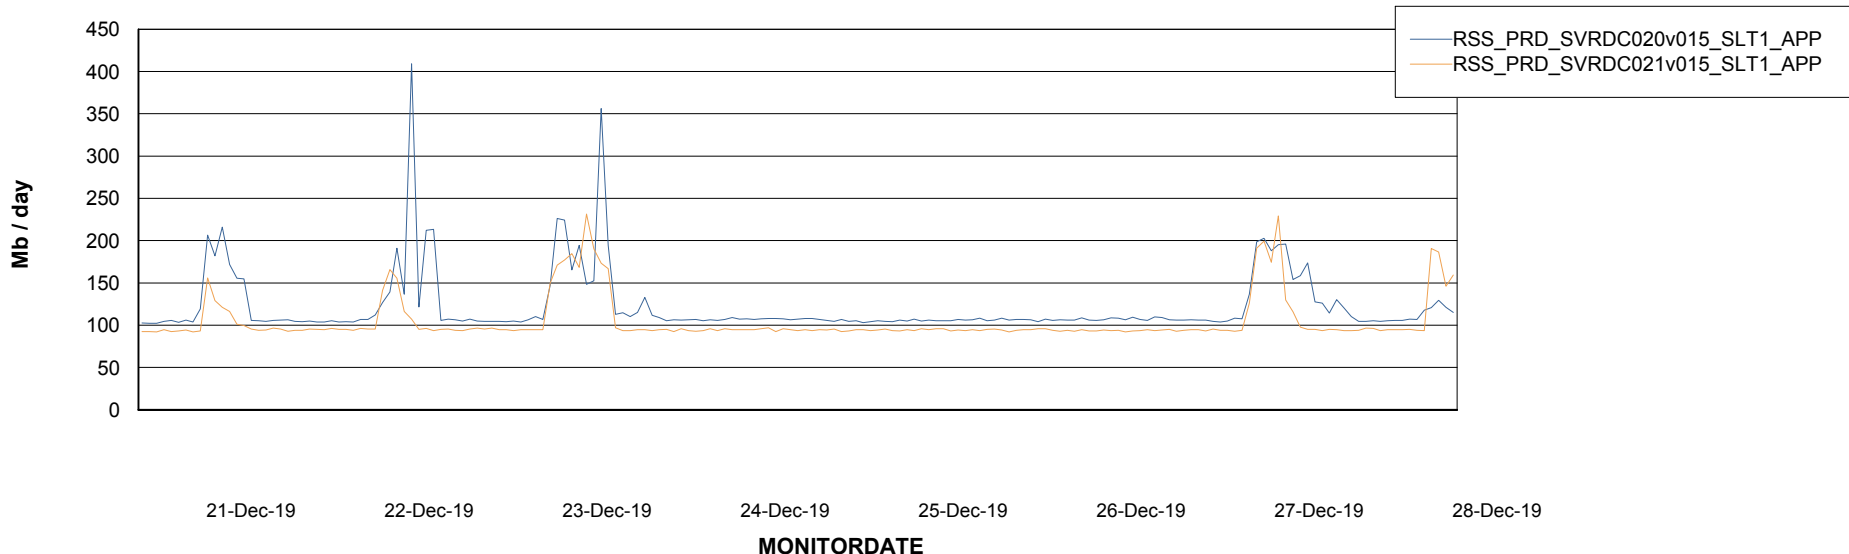

Customer RSS Production
 Database ID 52

DATABASE SIZE RSSDB_Production

Database growth over last month

Database Tablespace RSSDB_Production

Date	Tablespace Name	Filesize (Gb)	Usedsize (Gb)	Percentage free
28-Dec-19	ABSDATA	35,000	28,586	18
	INDX	47,000	39,708	16
27-Dec-19	ABSDATA	35,000	28,586	18
	INDX	47,000	39,708	16
26-Dec-19	ABSDATA	35,000	28,578	18
	INDX	47,000	39,671	16
25-Dec-19	ABSDATA	35,000	28,578	18
	INDX	47,000	39,671	16
24-Dec-19	ABSDATA	35,000	28,578	18
	INDX	47,000	39,671	16
23-Dec-19	ABSDATA	35,000	28,578	18
	INDX	47,000	39,671	16
22-Dec-19	ABSDATA	35,000	28,578	18
	INDX	47,000	39,639	16

Weekly SLA Customer Report

Customer RSS Production
Database ID 52

ABSolute Application Server Services

Avg memory used per ABS Server Service

Avg users per day per ABS server

Weekly SLA Customer Report

Customer RSS Production
Database ID 52