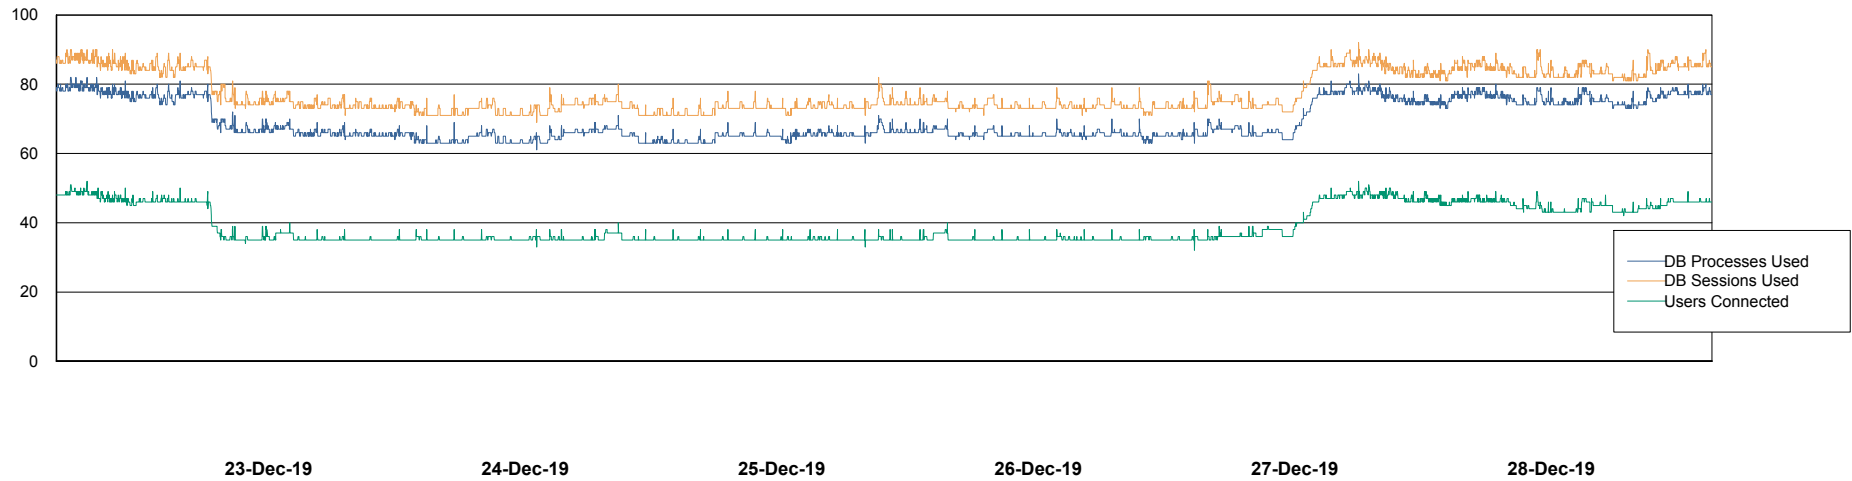

Database Performance RSSDB_Production