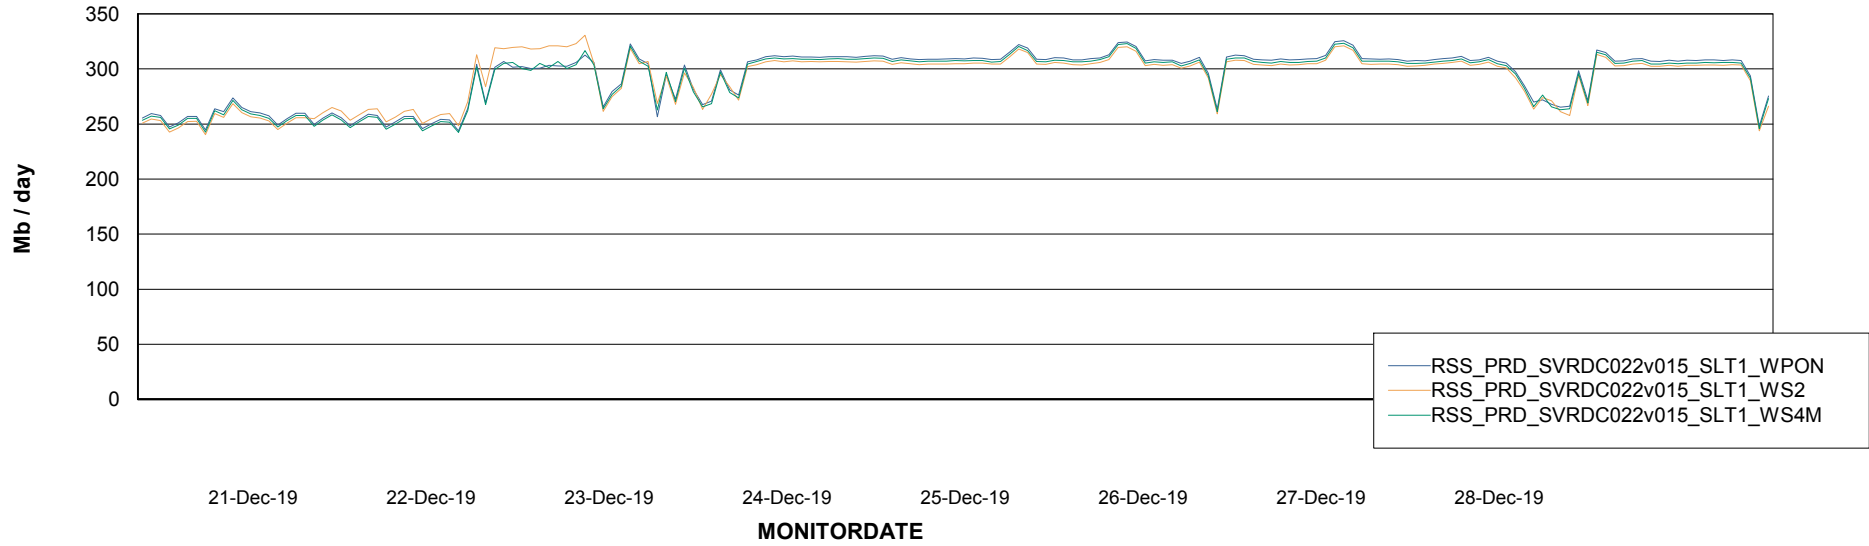

ABSSolute Application ReportServer Services

Avg memory used per ReportServer Service

Weekly SLA Customer Report

Customer RSS Production
Database ID 52

ABSSolute Web Component Services

Avg memory used per ABS Web component