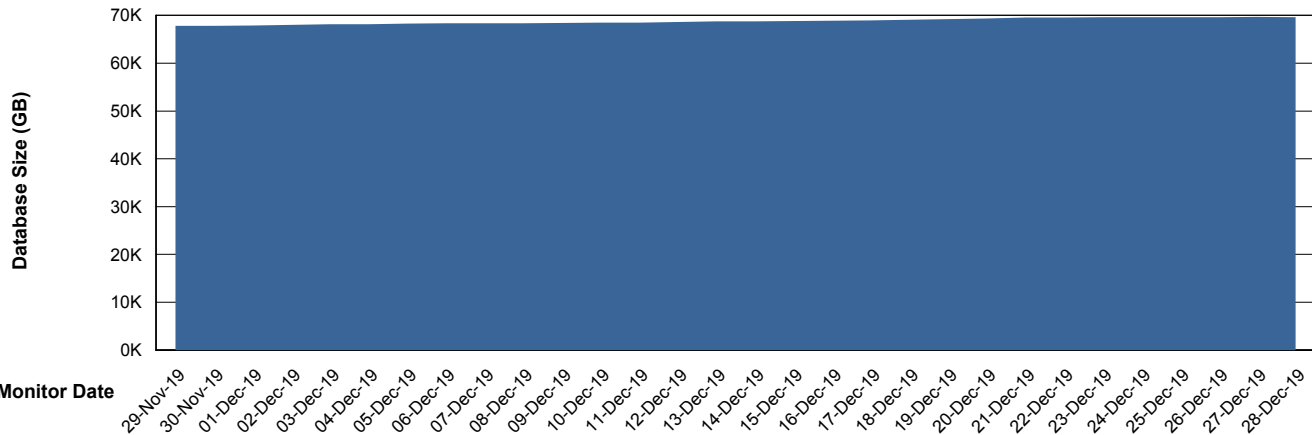

DATABASE SIZE RSSDB_Production

Database growth over last month

Database Tablespace RSSDB_Production

Date	Tablespace Name	Filesize (Gb)	Usedsize (Gb)	Percentage free
28-Dec-19	ABSDATA	35,000	28,586	18
	INDX	47,000	39,708	16
27-Dec-19	ABSDATA	35,000	28,586	18
	INDX	47,000	39,708	16
26-Dec-19	ABSDATA	35,000	28,578	18
	INDX	47,000	39,671	16
25-Dec-19	ABSDATA	35,000	28,578	18
	INDX	47,000	39,671	16
24-Dec-19	ABSDATA	35,000	28,578	18
	INDX	47,000	39,671	16
23-Dec-19	ABSDATA	35,000	28,578	18
	INDX	47,000	39,671	16
22-Dec-19	ABSDATA	35,000	28,578	18
	INDX	47,000	39,639	16