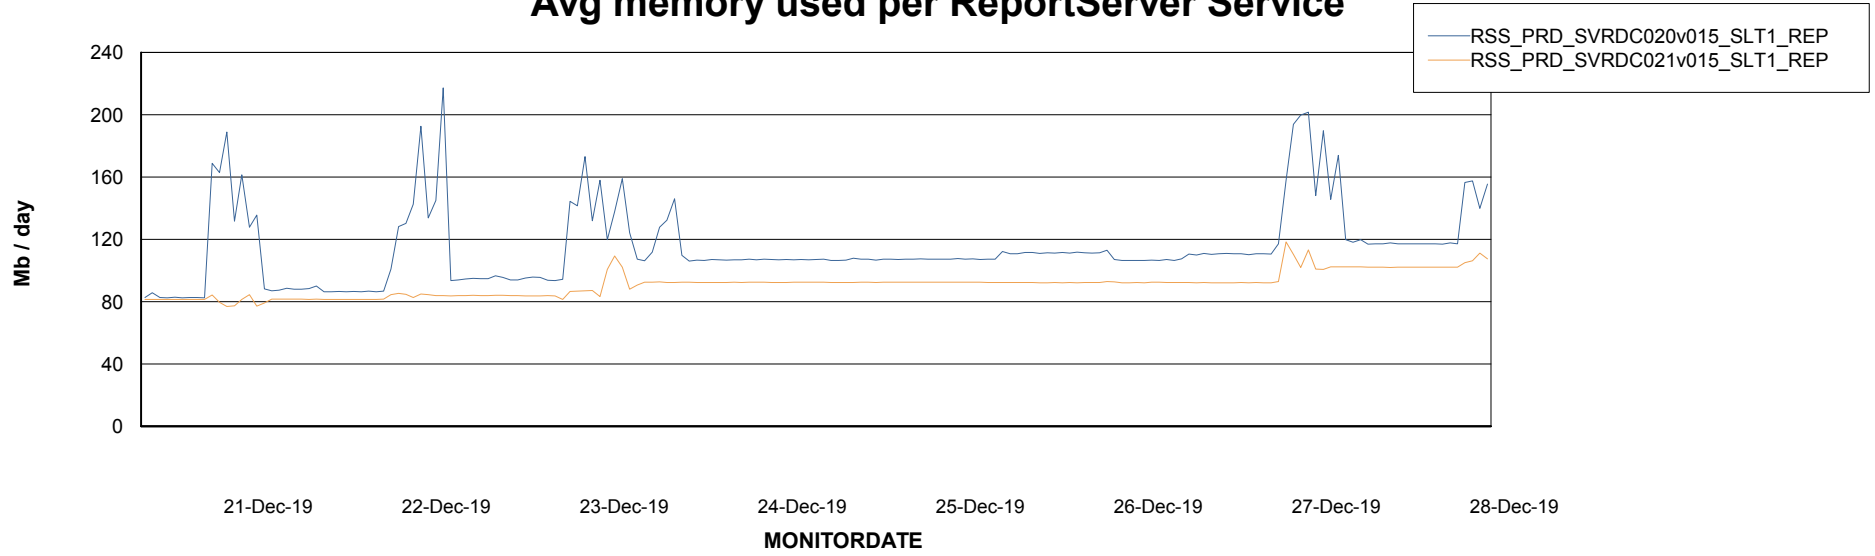

ABSSolute Application ReportServer Services

Avg memory used per ReportServer Service