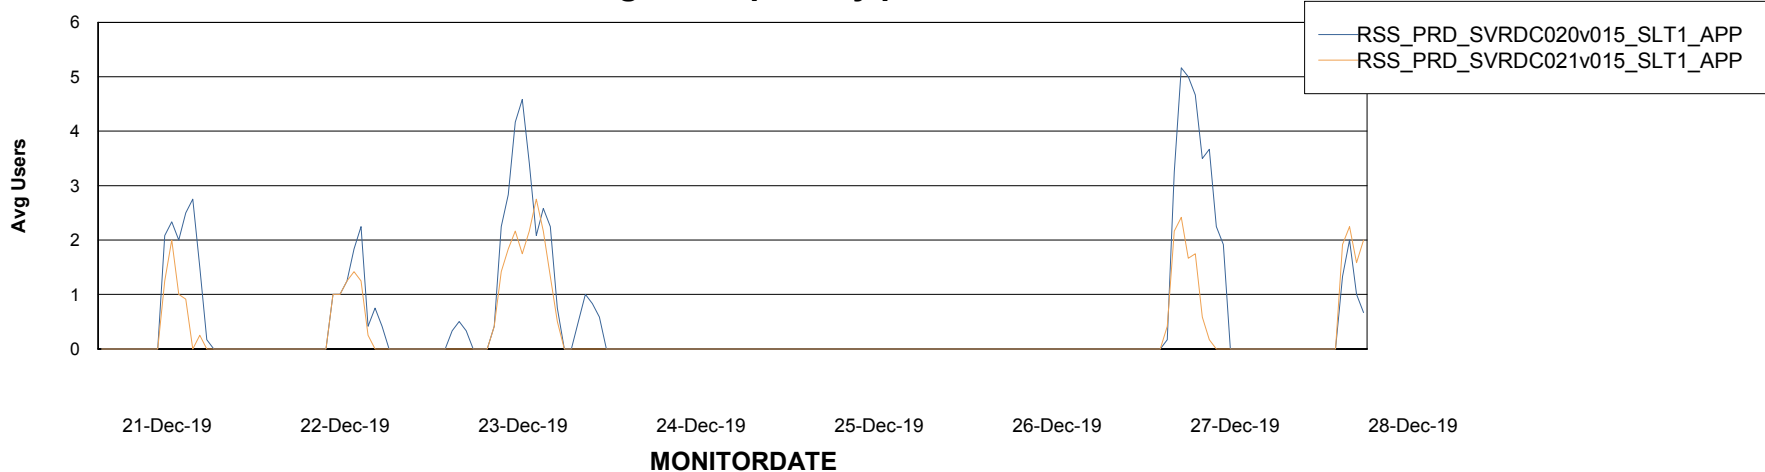

Weekly SLA Customer Report

Customer RSS Production
Database ID 52

ABSolute Application Server Services

Avg memory used per ABS Server Service

Avg users per day per ABS server

Weekly SLA Customer Report

Customer RSS Production
Database ID 52