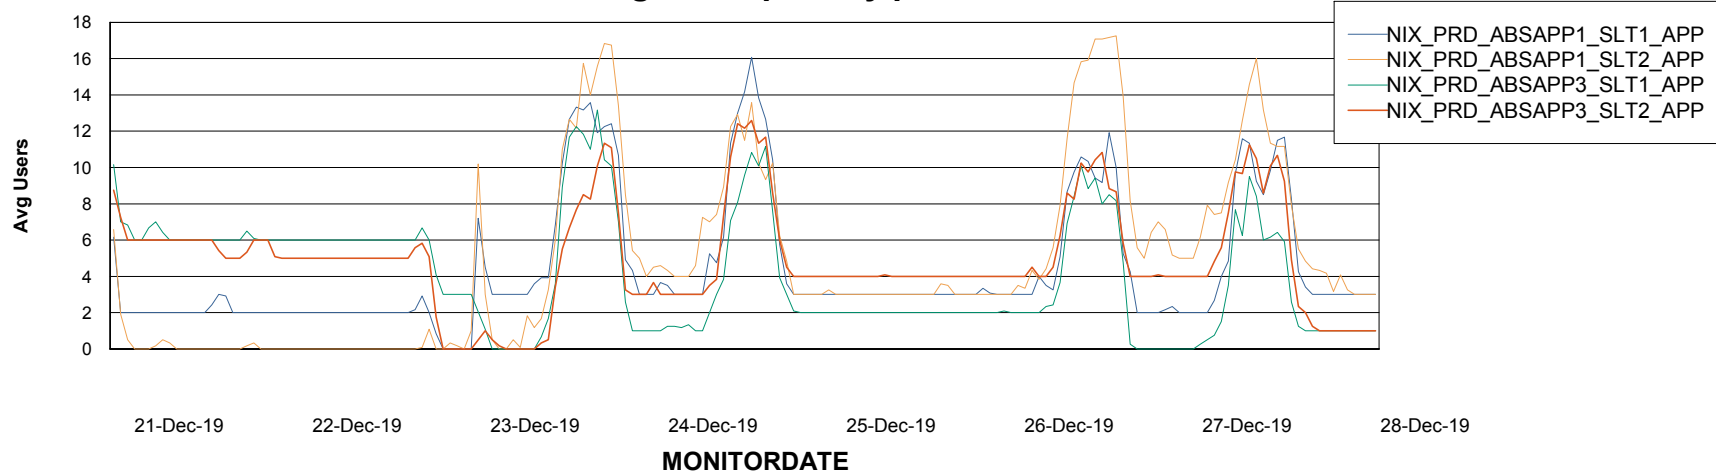

Avg users per day per ABS server