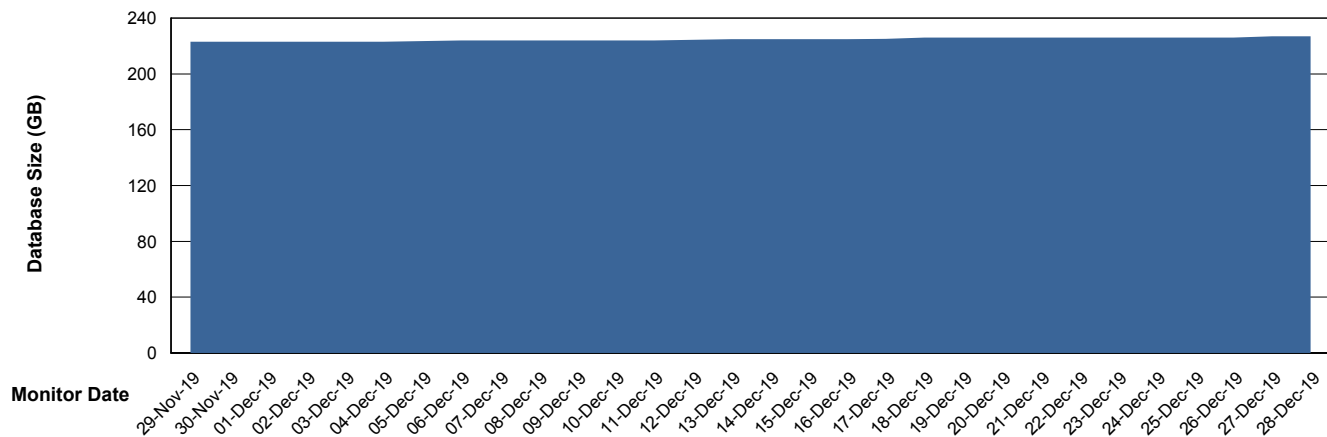

DATABASE SIZE NIXDB_Production

Database growth over last month