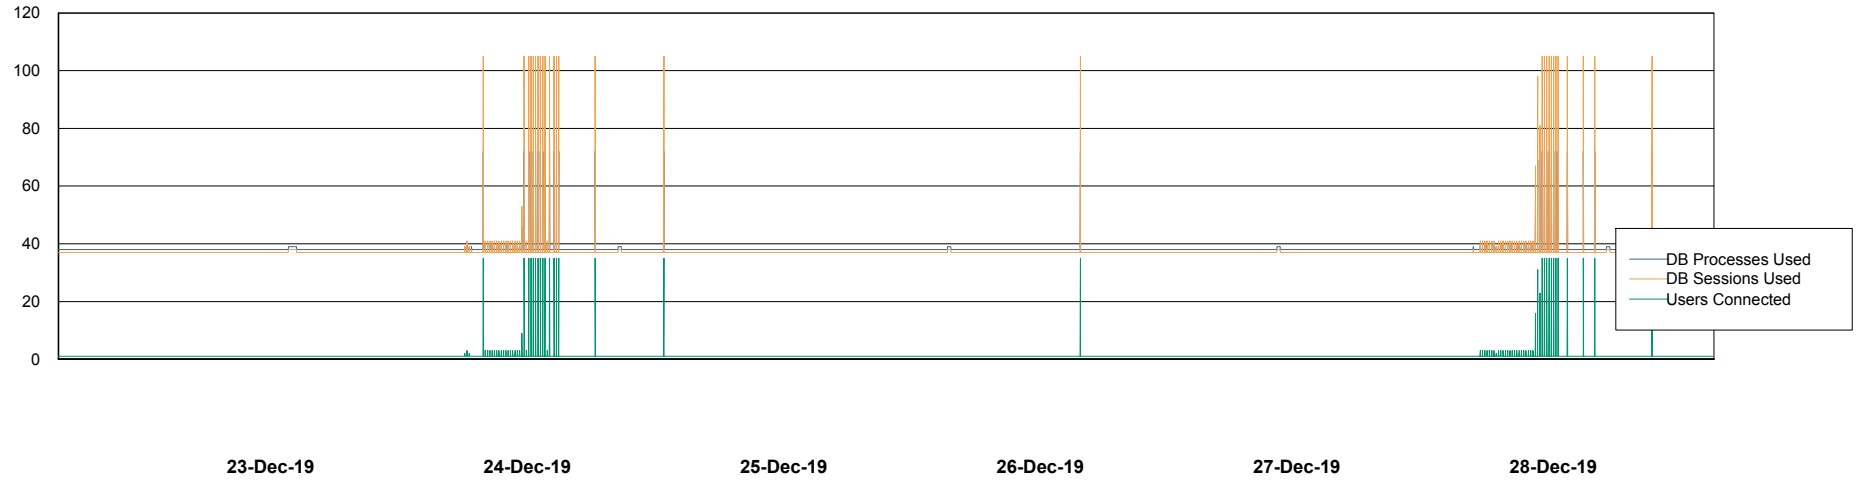

Database Performance NIXDB_Standby