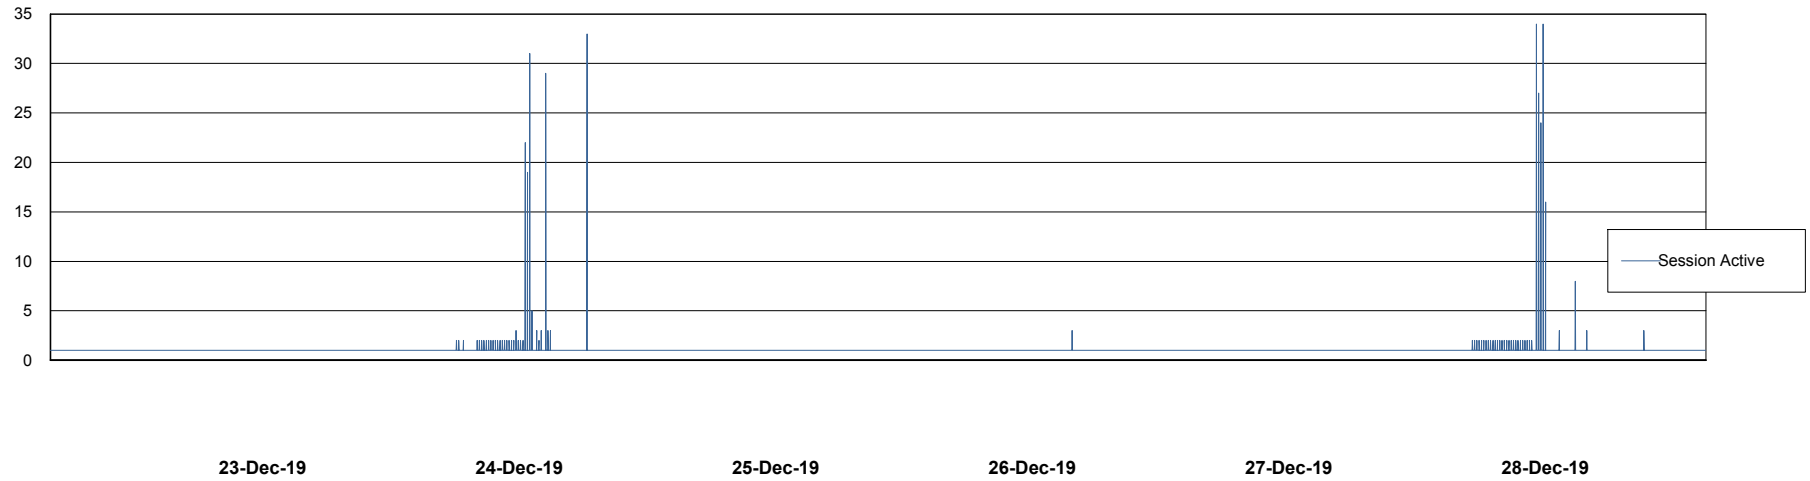

Database Performance NIXDB_Standby