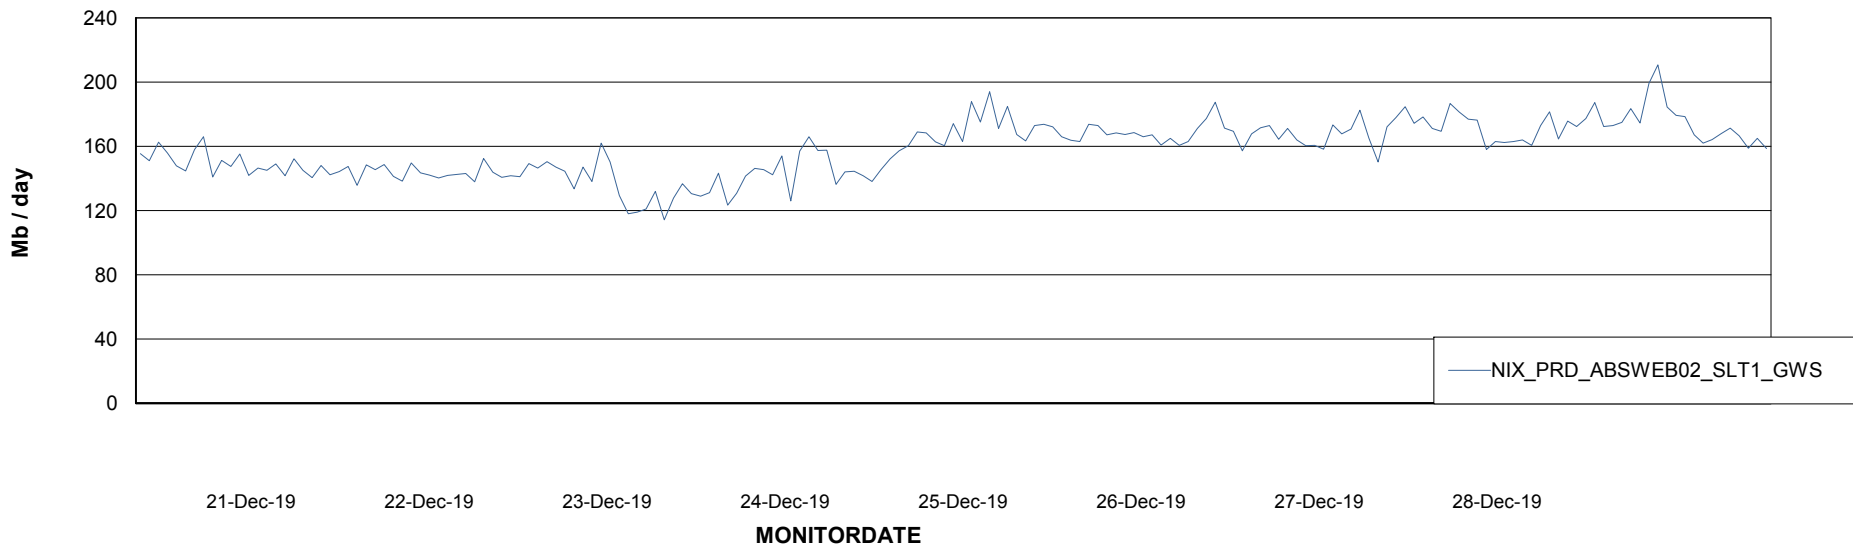

ABSolute Web Component Services

Avg memory used per ABS Web component