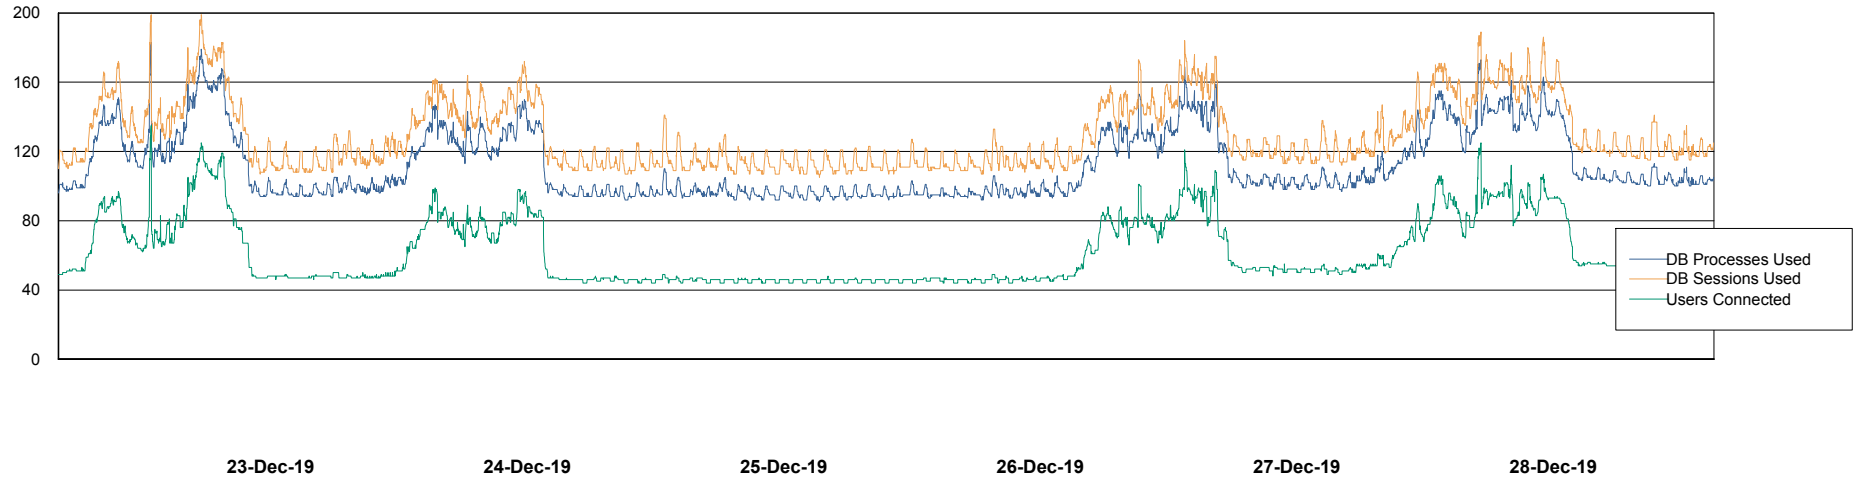

Database Performance NIXDB_Production