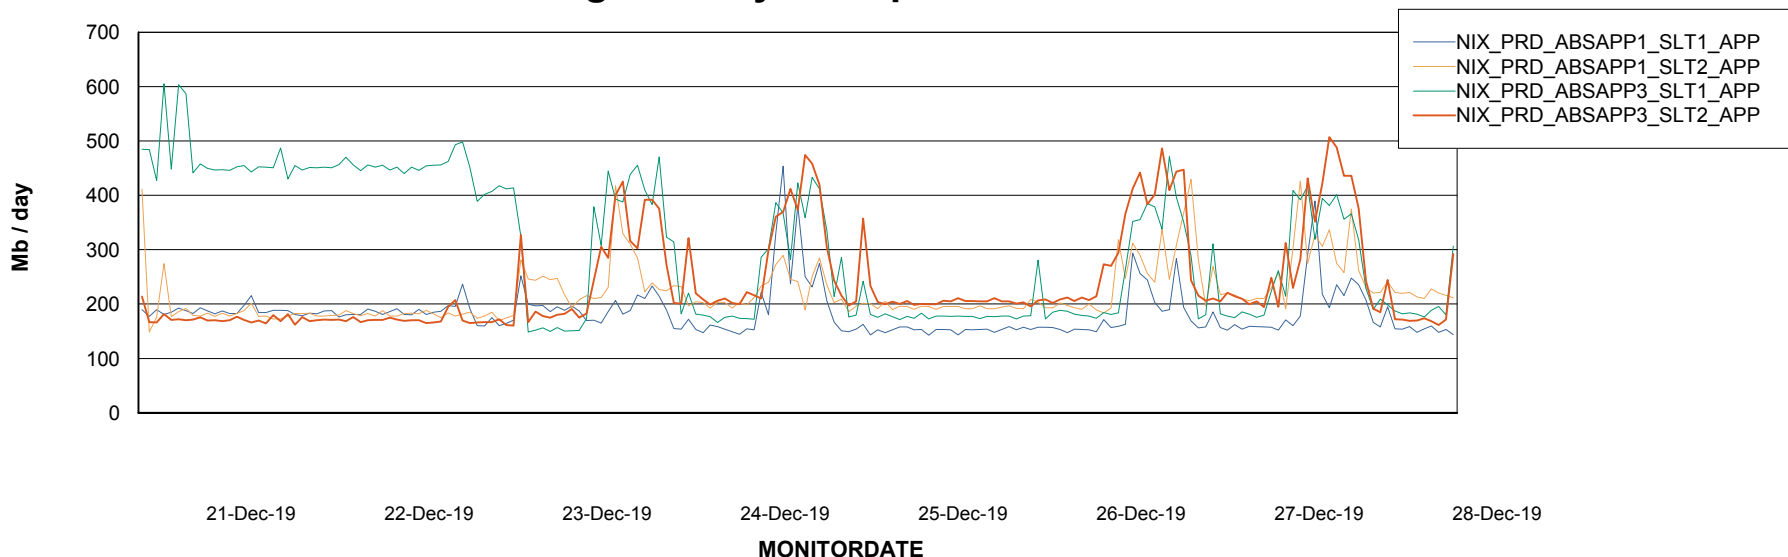

ABSSolute Application Server Services

Avg memory used per ABS Server Service