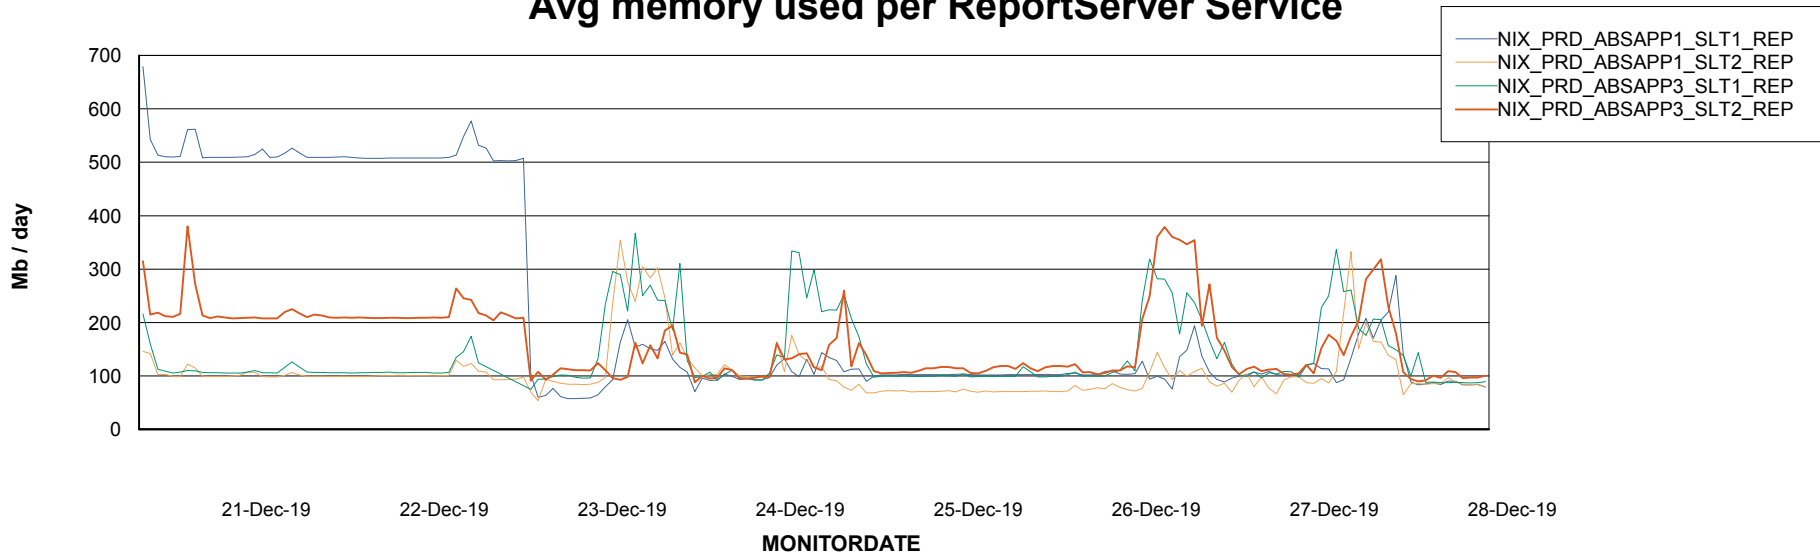

ABSSolute Application ReportServer Services

Avg memory used per ReportServer Service