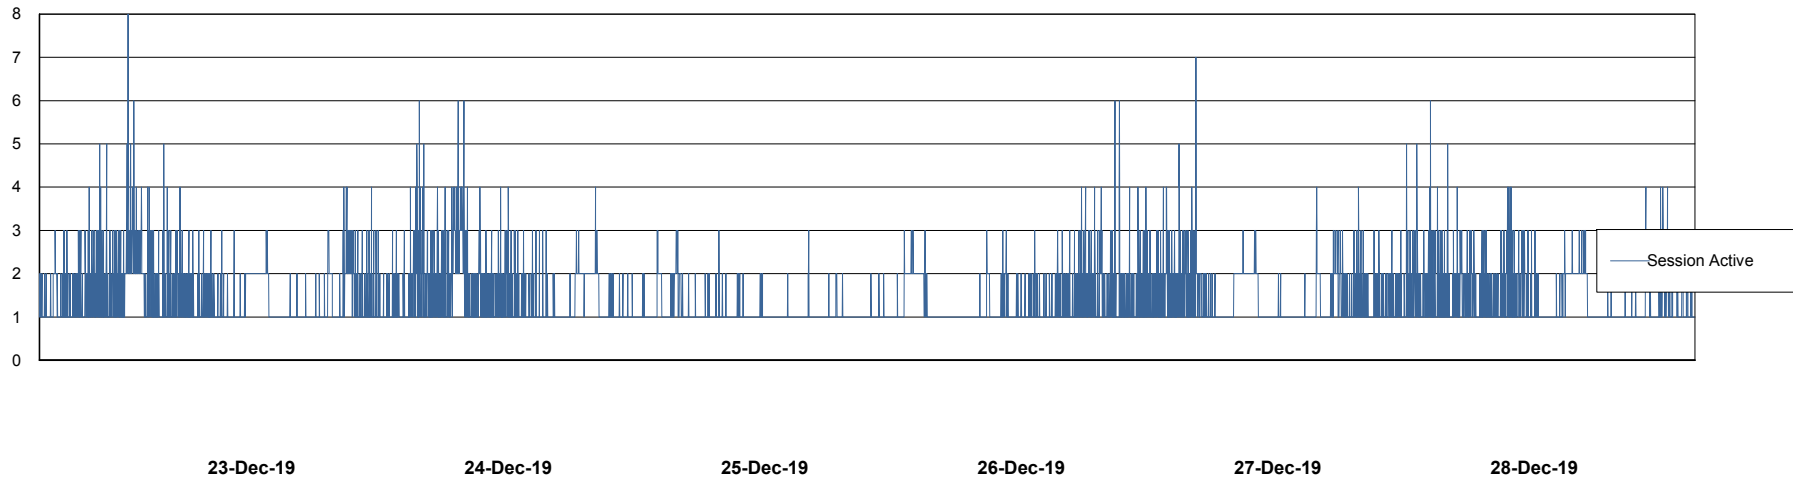

Database Performance NIXDB_Production