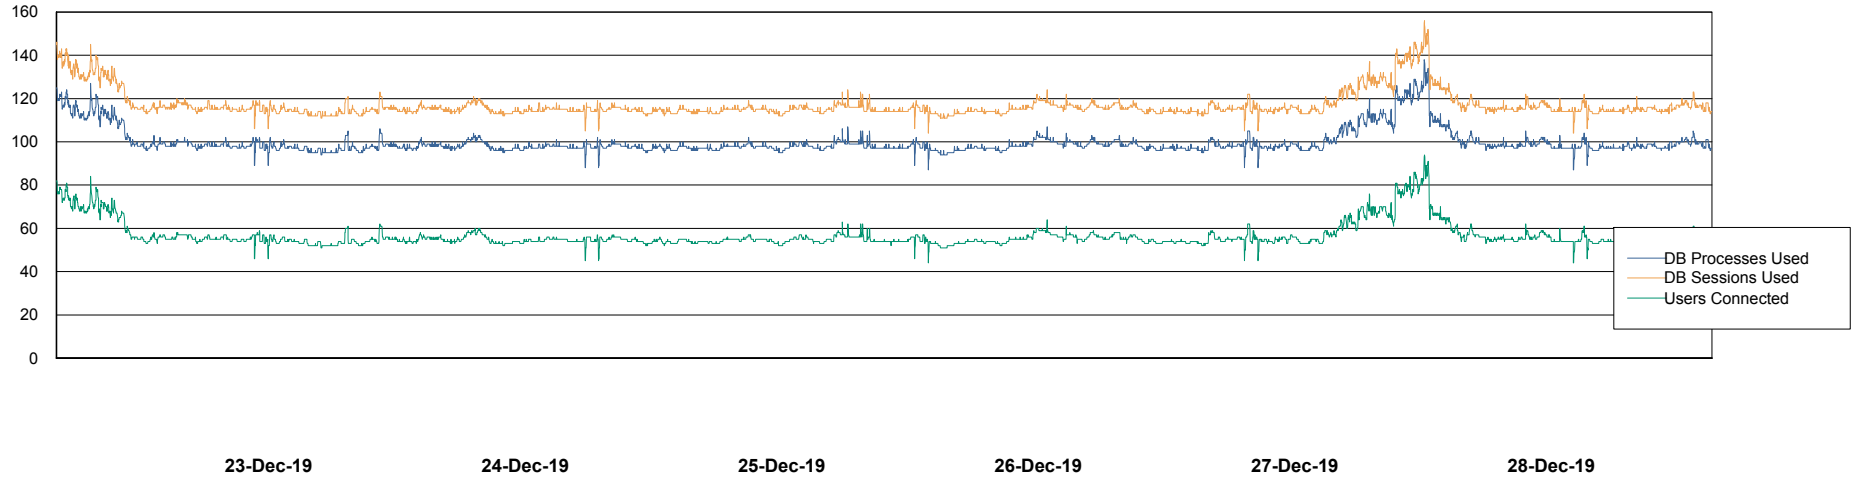

Database Performance LSS_ABSME2_DB_LIODA4

DB Processes Max 1,000
DB Sessions Max 1,522