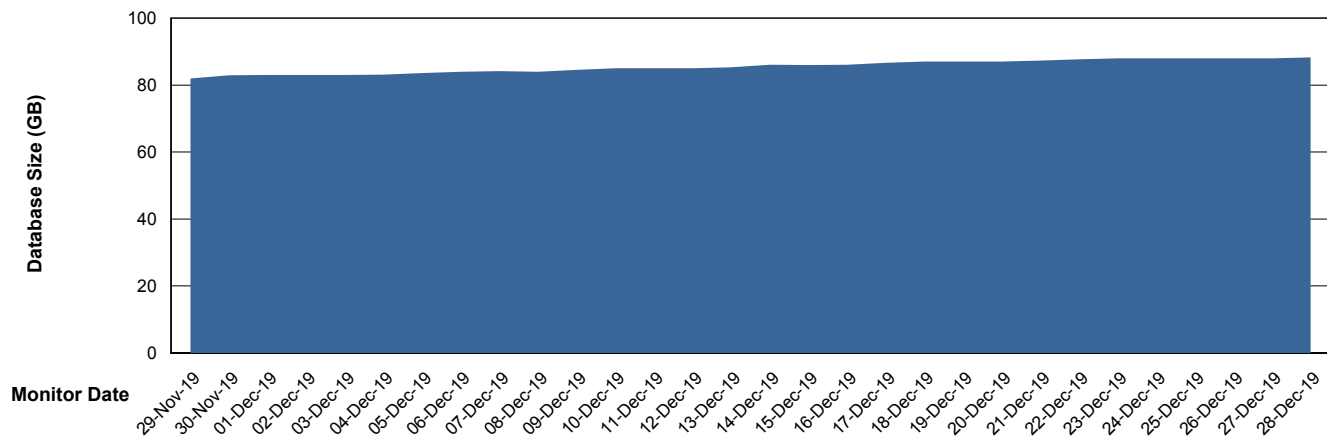

DATABASE SIZE LSS_ABSME_DB_LIODA4

Database growth over last month