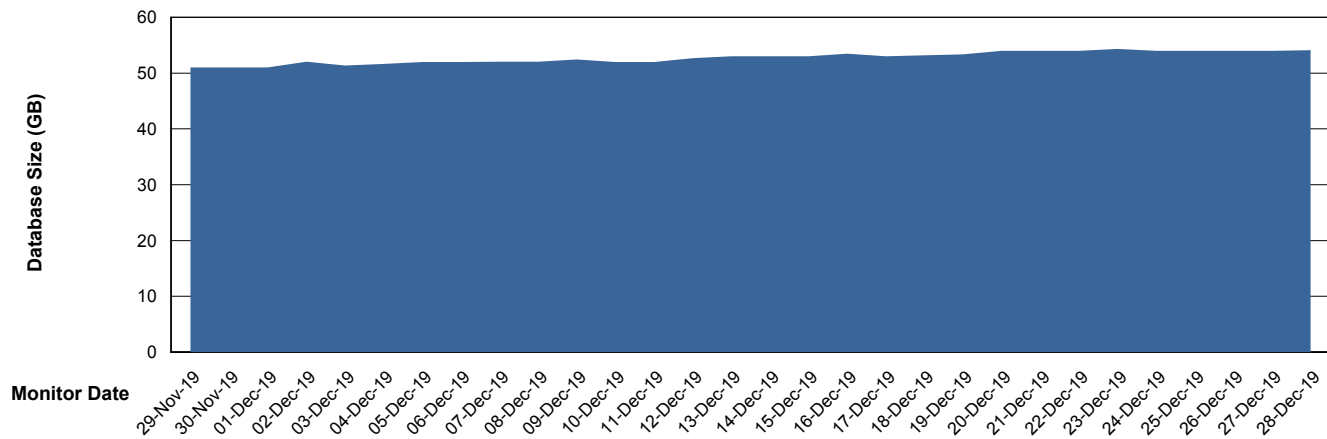

DATABASE SIZE LSS_ABSME_DB_LIODA4

Database growth over last month

Weekly SLA Customer Report

Customer LSS_Prod (NO SLA)
Database ID 96

DATABASE SIZE LSS_ABSME2_DB_LIODA4

Database growth over last month

Weekly SLA Customer Report