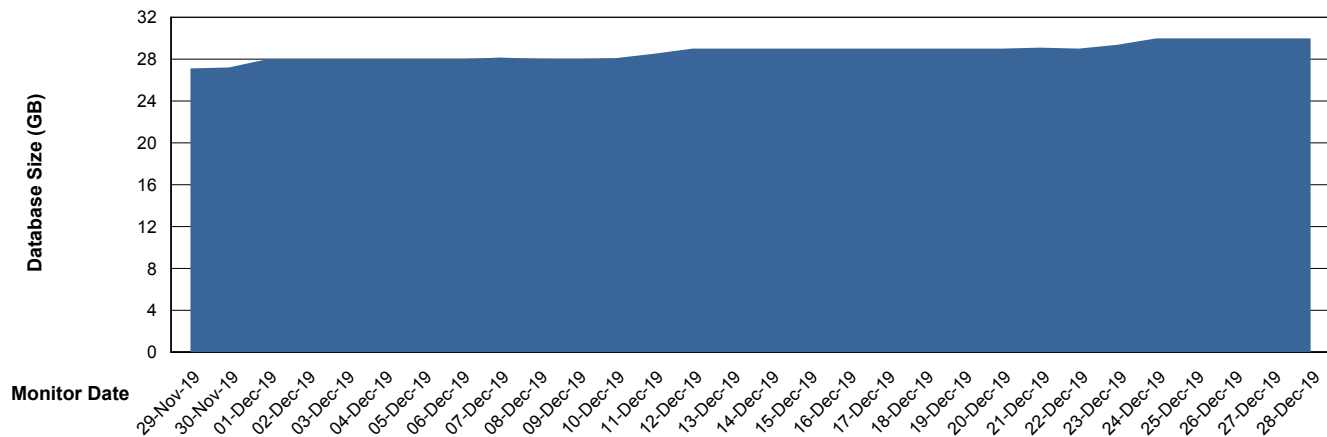

Database growth over last month

DATABASE SIZE LSS_ABSEE_DB_LIODA5

Database growth over last month

Weekly SLA Customer Report

Customer LSS_Prod (NO SLA)
 Database ID 96

DATABASE SIZE LSS_ABSEE2_DB_LIODA5

Database growth over last month