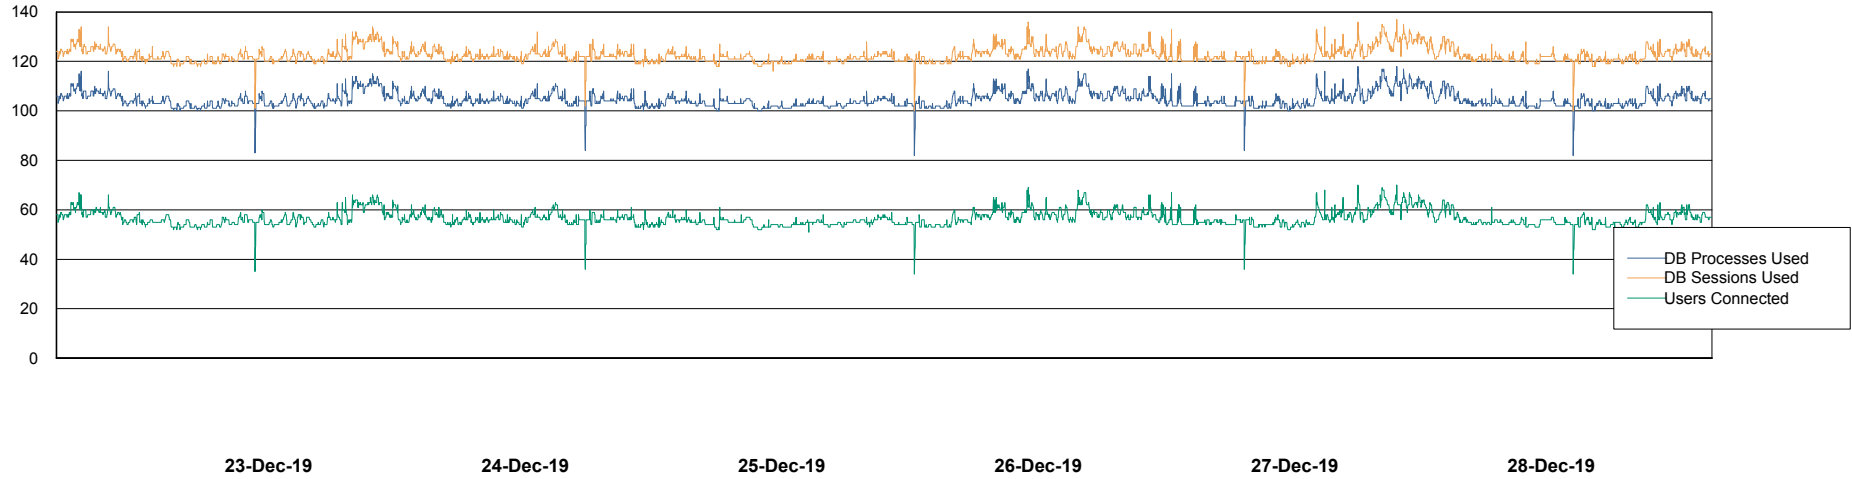

Database Performance LSS_ABSCH2_DB_LIODA3

DB Processes Max 1,000
DB Sessions Max 1,560