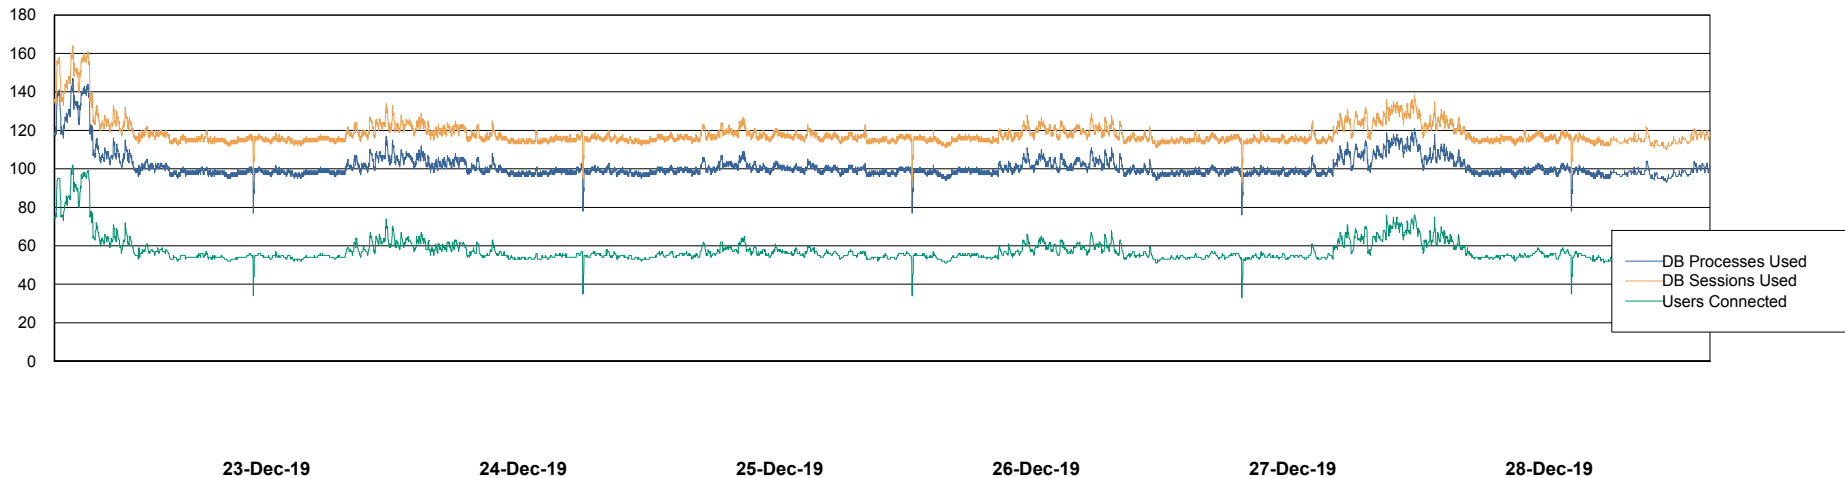

Database Performance LSS_ABSEE2_DB_LIODA5

DB Processes Max 1,000
DB Sessions Max 1,522