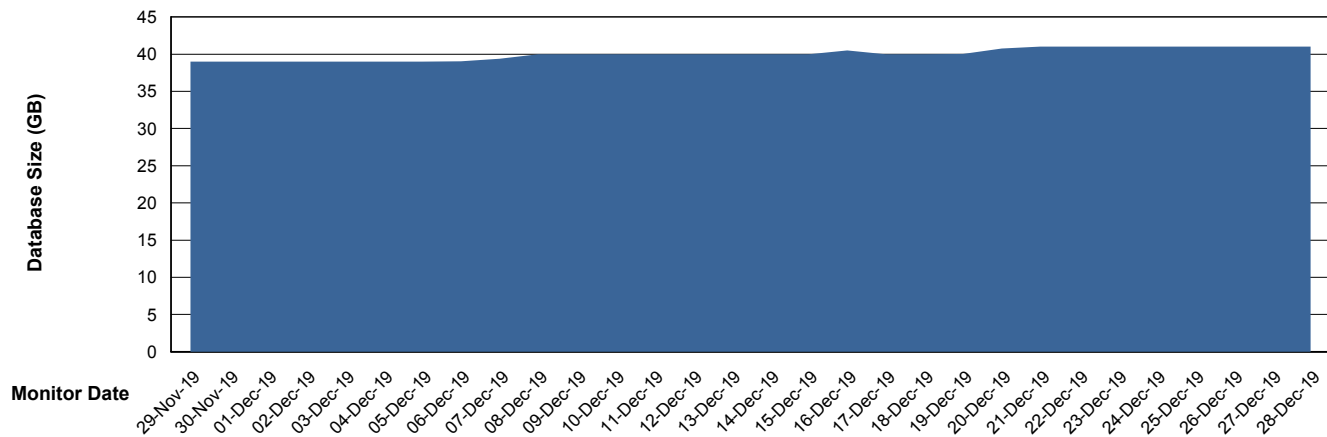

DATABASE SIZE LSS_ABSCH_DB_LIODA3

Database growth over last month