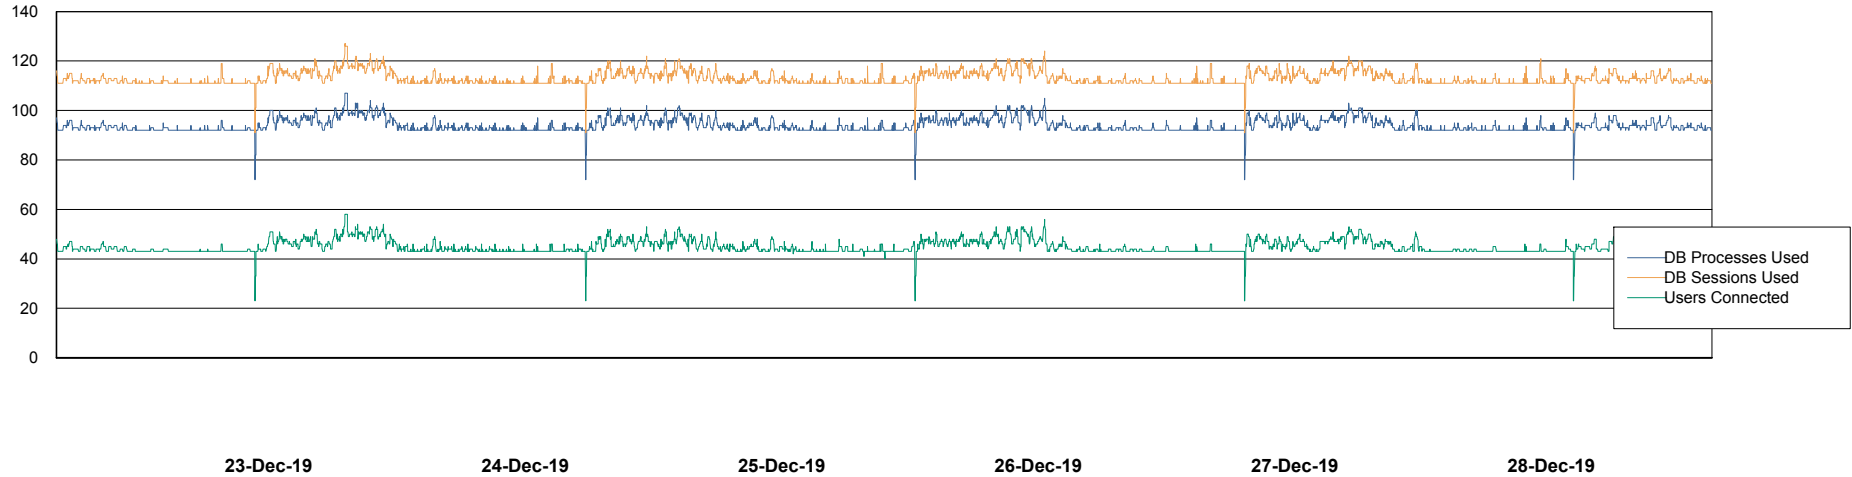

Database Performance LSS_ABSCH_DB_LIODA3

DB Processes Max 1,000
DB Sessions Max 1,560