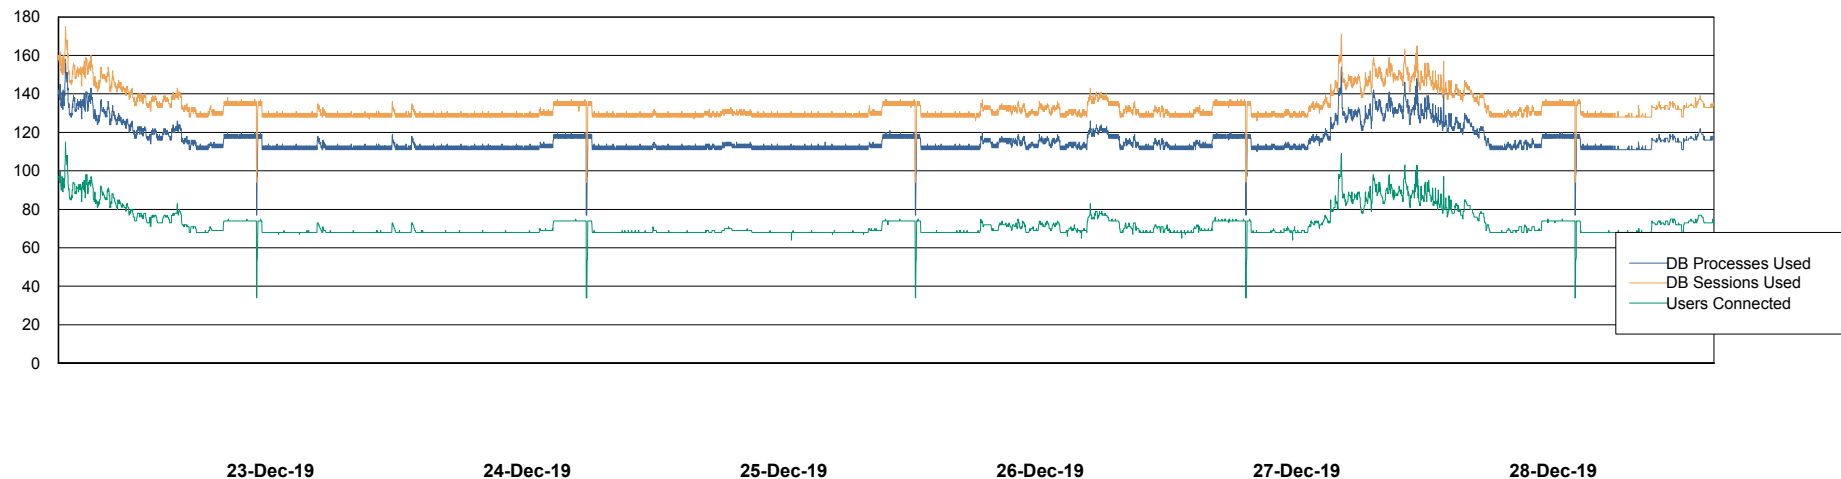

Database Performance LSS_ABSEE_DB_LIODA5

DB Processes Max 1,000
DB Sessions Max 1,522