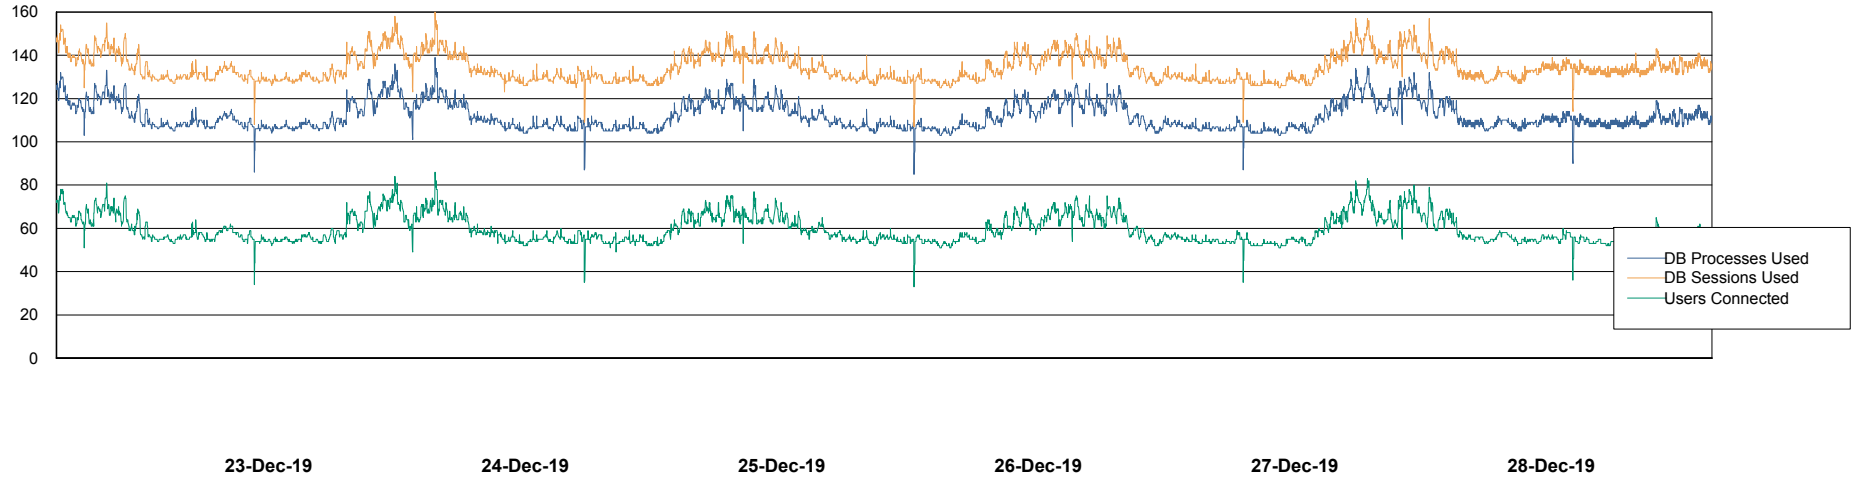

Database Performance LSS_ABSCH2_DB_LIODA3

DB Processes Max 1,000
DB Sessions Max 1,560

Weekly SLA Customer Report

Customer LSS_Prod (NO SLA)
Database ID 96

Database Performance LSS_ABSCH3_DB_LIODA3

DB Processes Max 1,000
DB Sessions Max 1,560