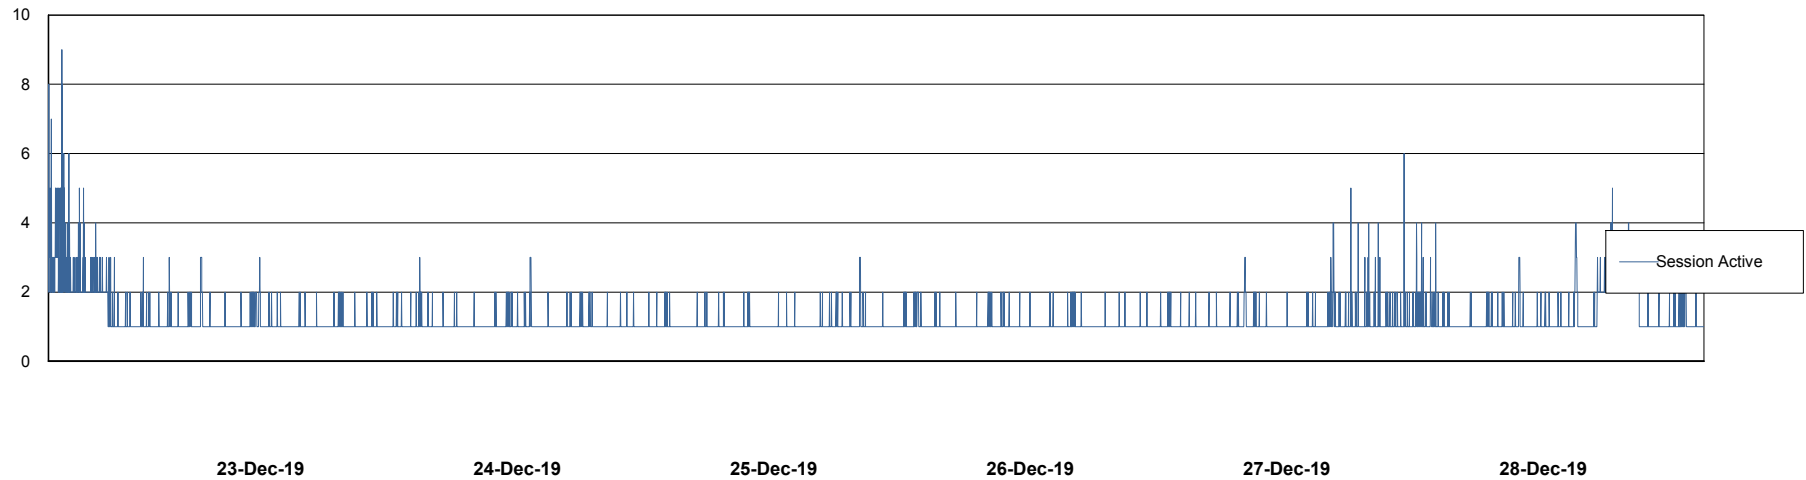

Database Performance LSS_ABSME2_DB_LIODA4

DB Processes Max 1,000
DB Sessions Max 1,522