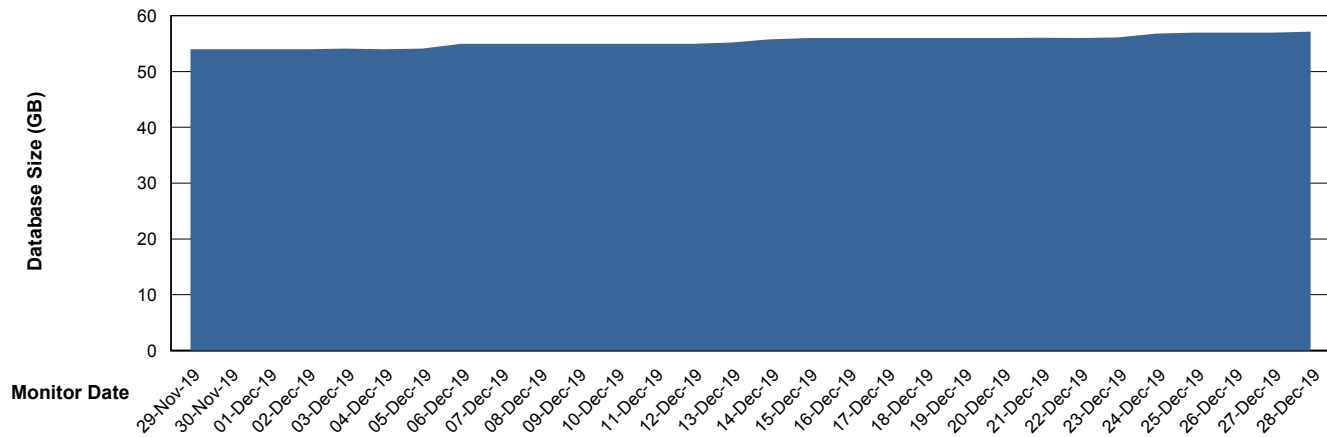

DATABASE SIZE LSS_ABSCH2_DB_LIODA3

Database growth over last month