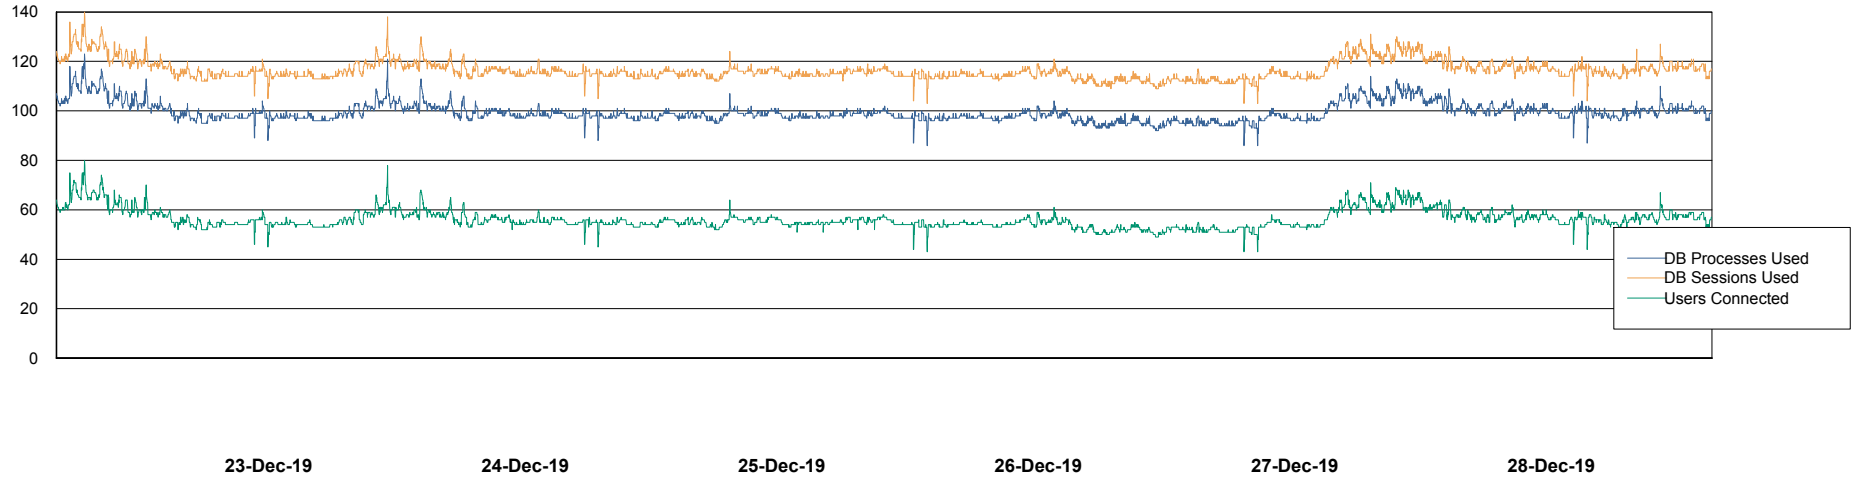

Database Performance LSS_ABSEE2_DB_LIODA5

DB Processes Max 1,000
DB Sessions Max 1,522

Weekly SLA Customer Report

Customer LSS_Prod (NO SLA)
Database ID 96

Database Performance LSS_ABSME_DB_LIODA4

DB Processes Max 1,000
DB Sessions Max 1,522