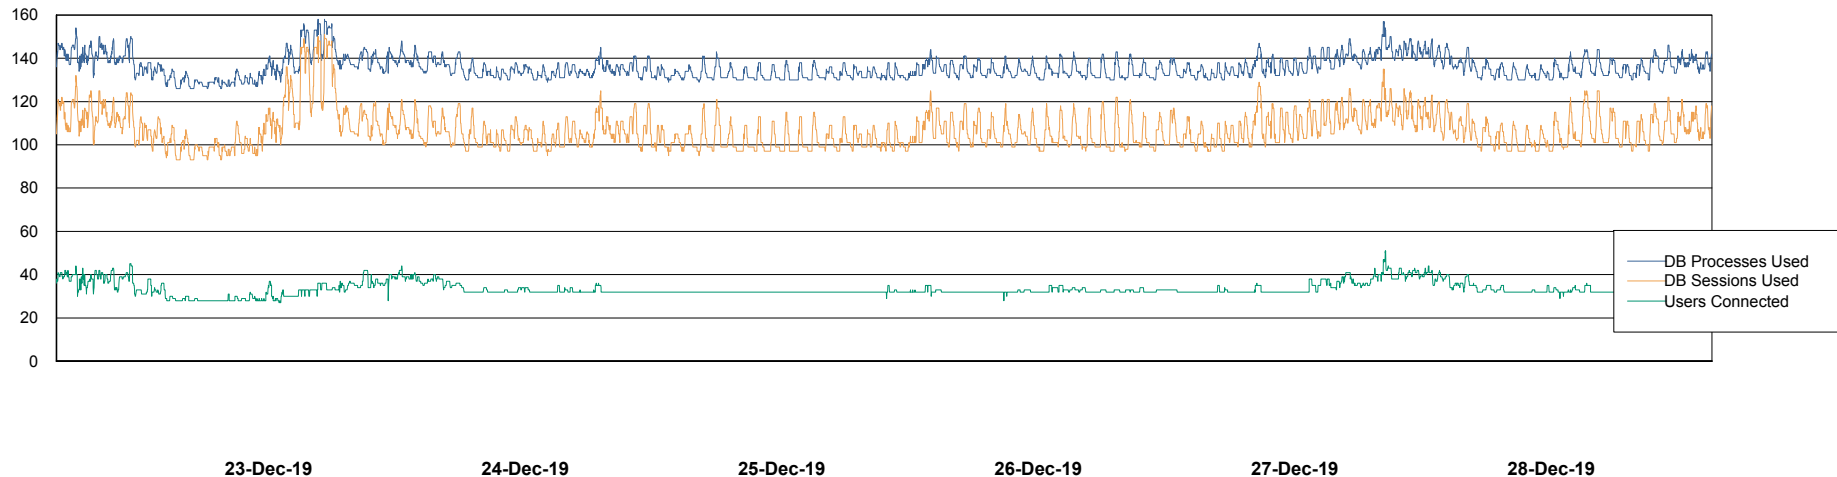

Database Performance LLGDB_Production

DB Processes Max 300
DB Sessions Max 480