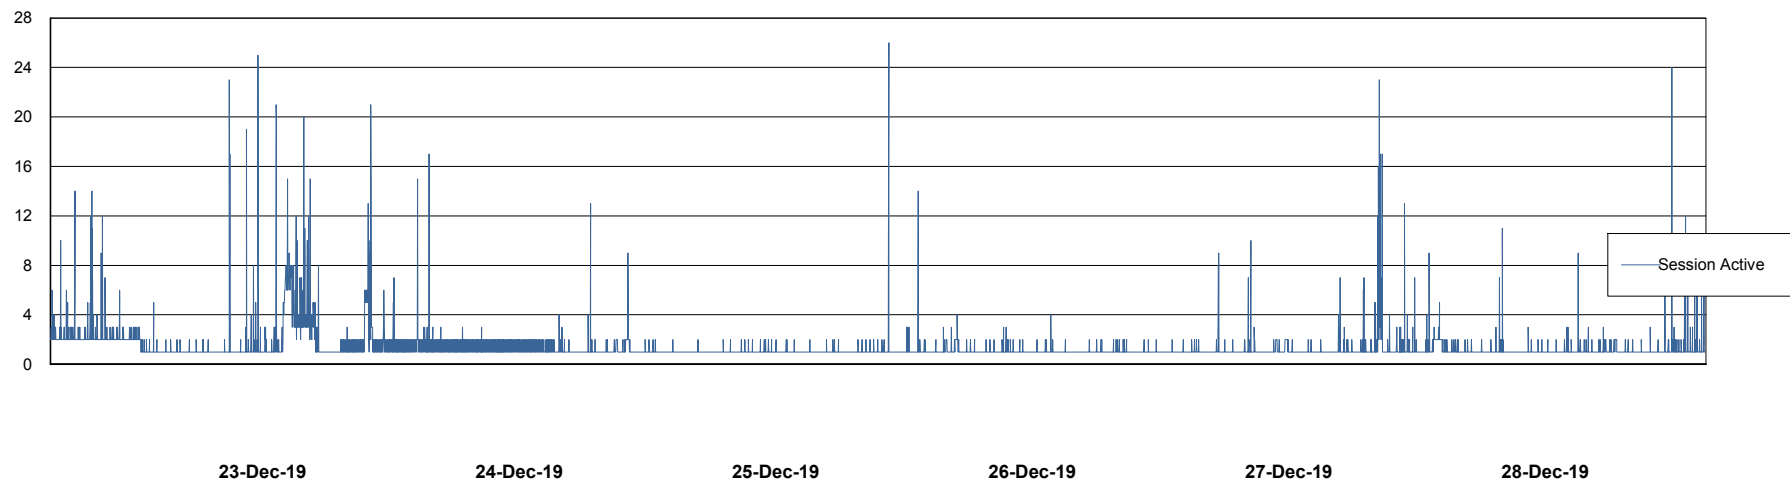

Database Performance LLGDB_Standby

DB Processes Max 300
DB Sessions Max 480