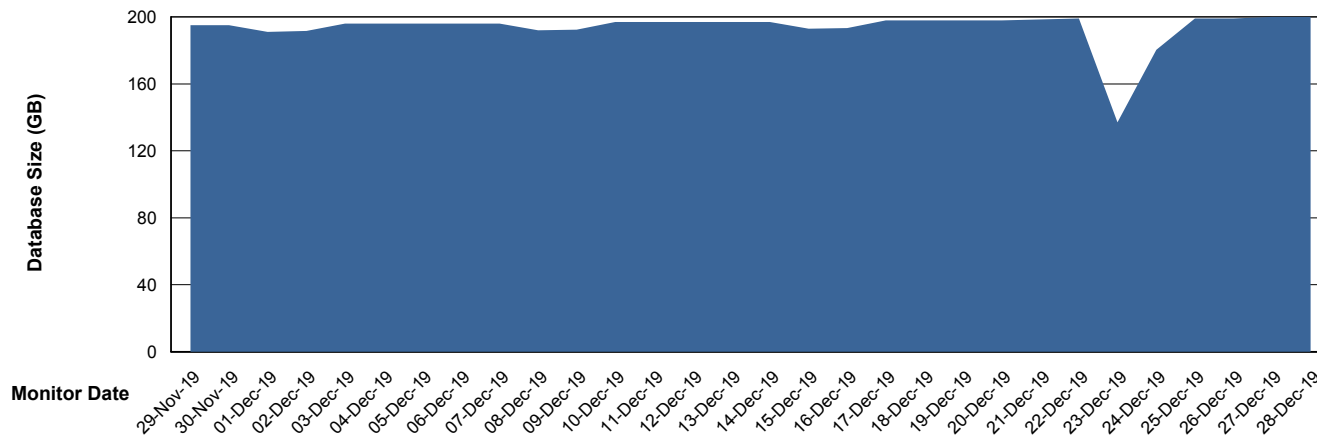

DATABASE SIZE LLGDB_Production

Database growth over last month