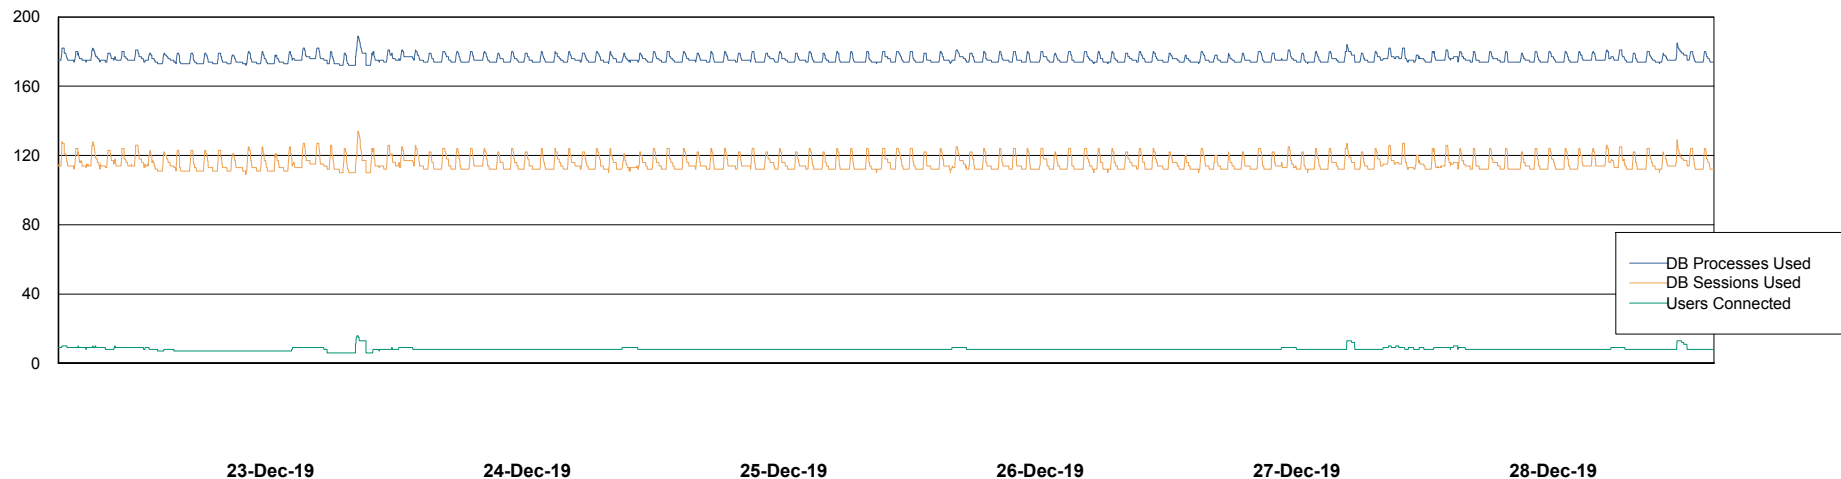

Database Performance LLGDB_Standby

DB Processes Max 300
DB Sessions Max 480