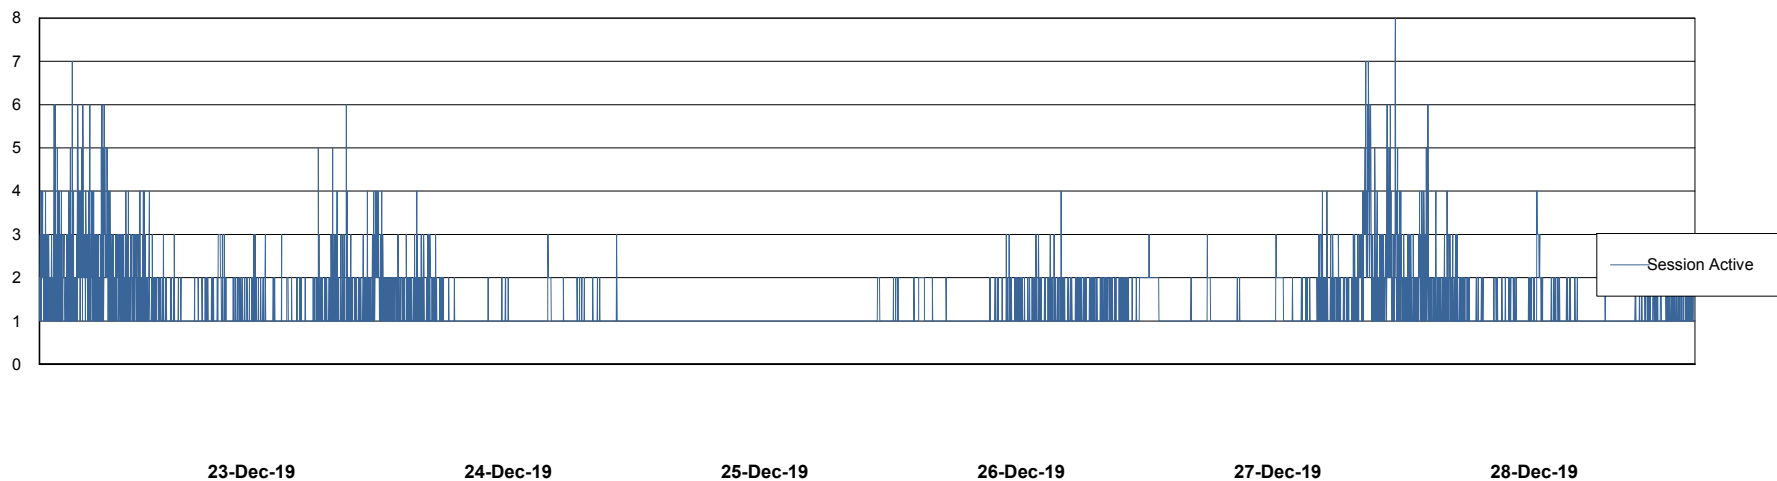

Database Performance LLGDB_Production

DB Processes Max 300
DB Sessions Max 480