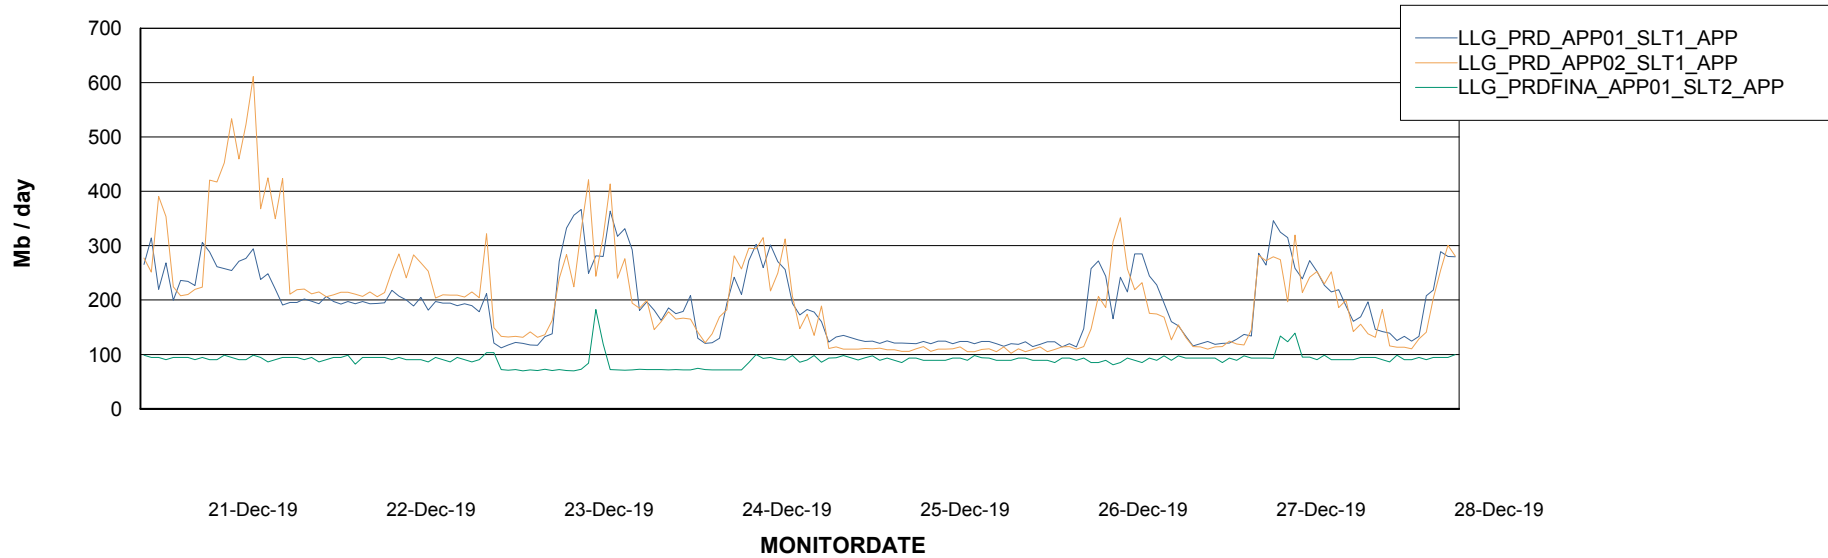

ABSSolute Application Server Services

Avg memory used per ABS Server Service