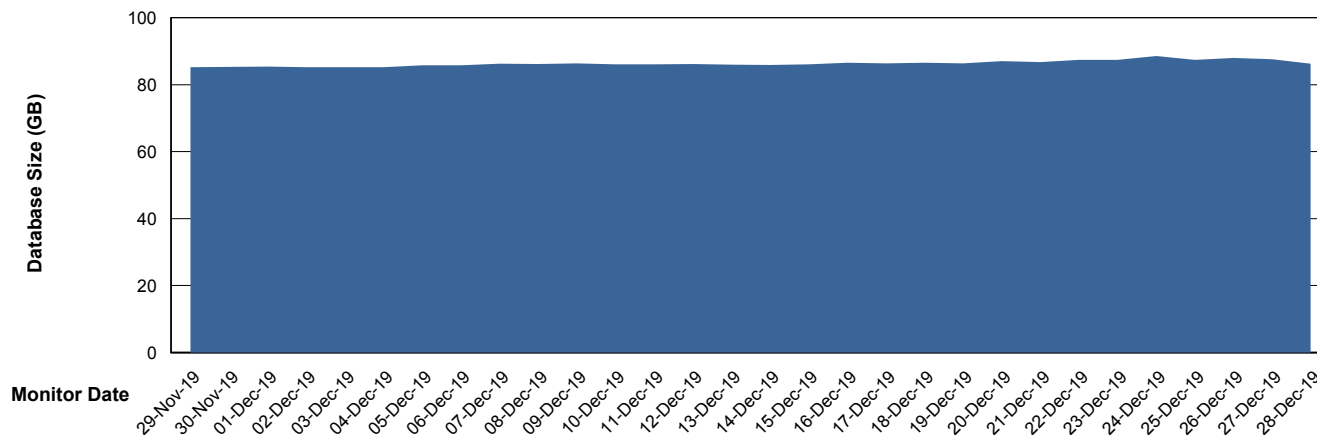

DATABASE SIZE LLGDBBI_Production

Database growth over last month