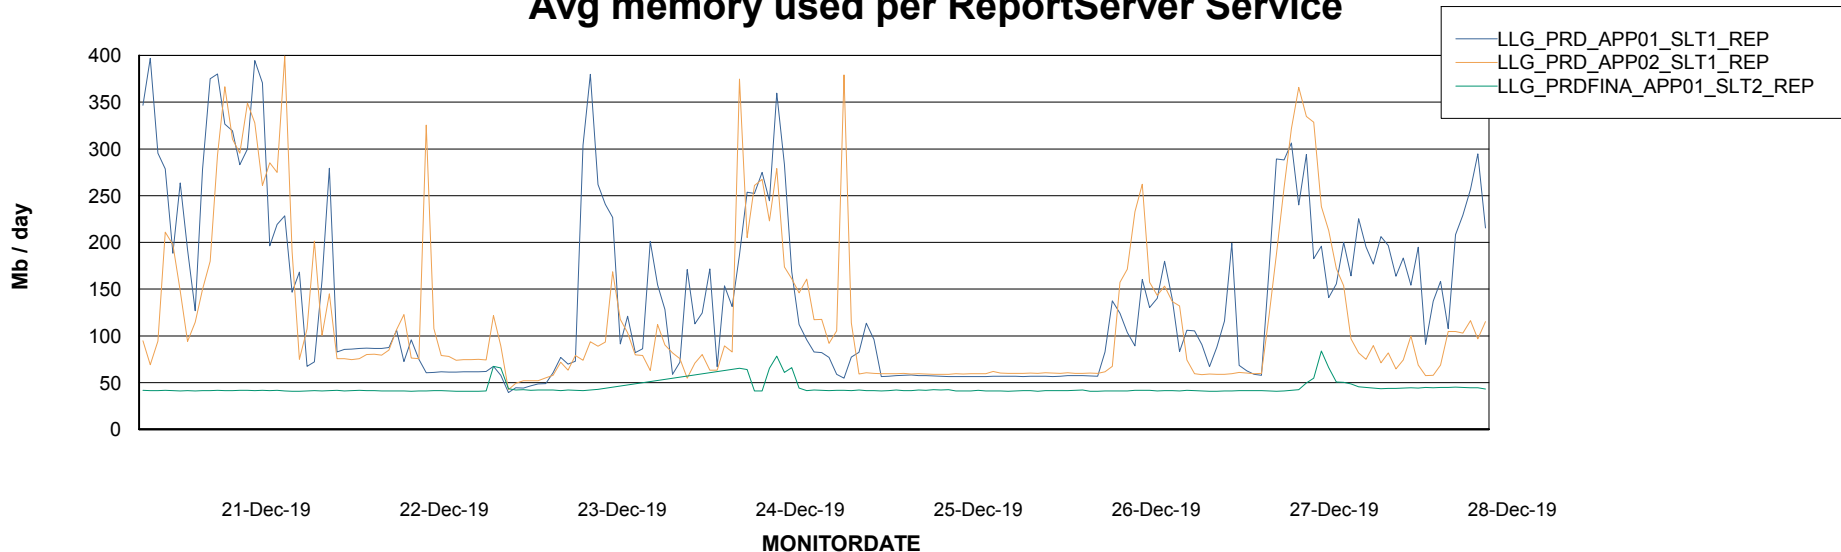

ABSSolute Application Server Services

Avg memory used per ReportServer Service