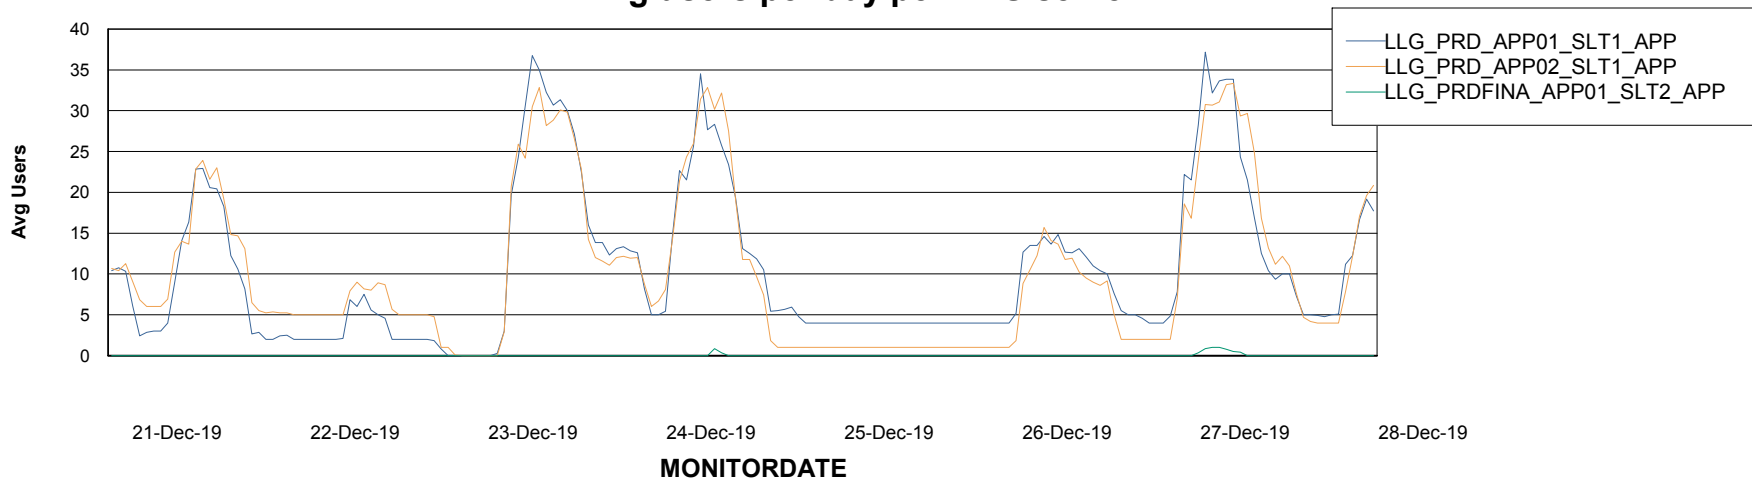

Avg users per day per ABS server