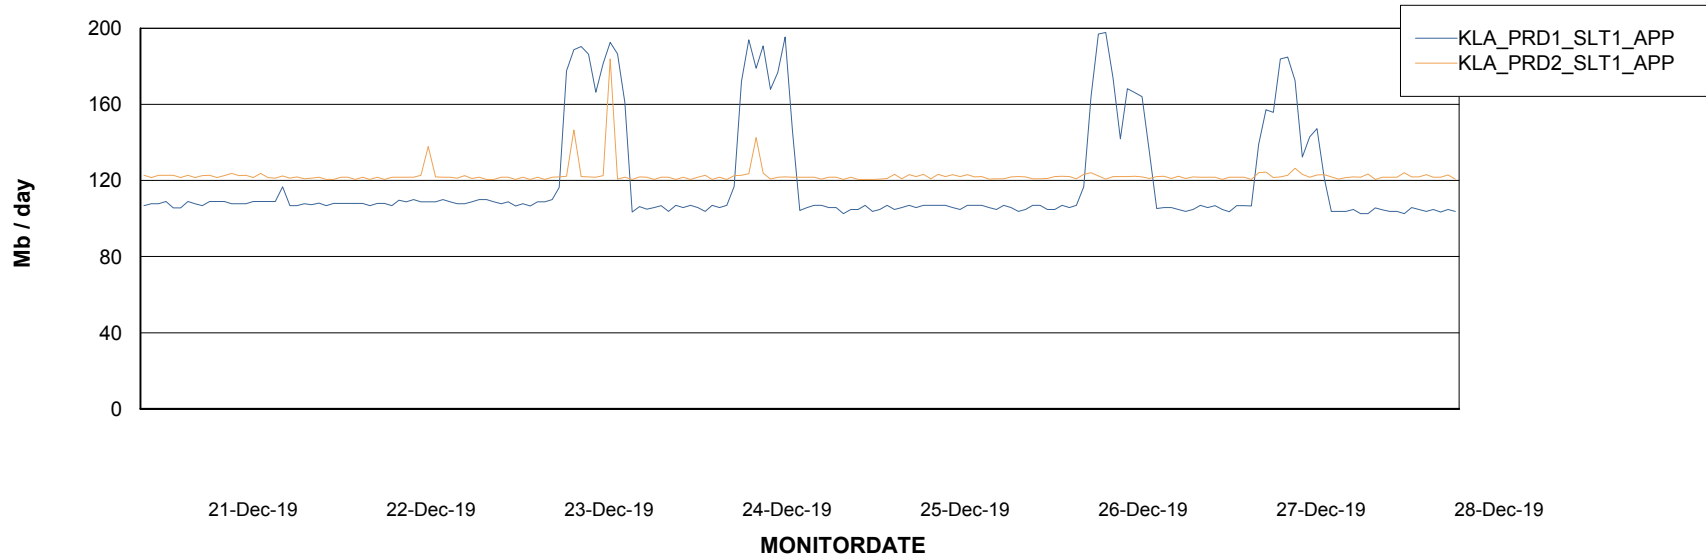

ABSSolute Application Server Services

Avg memory used per ABS Server Service