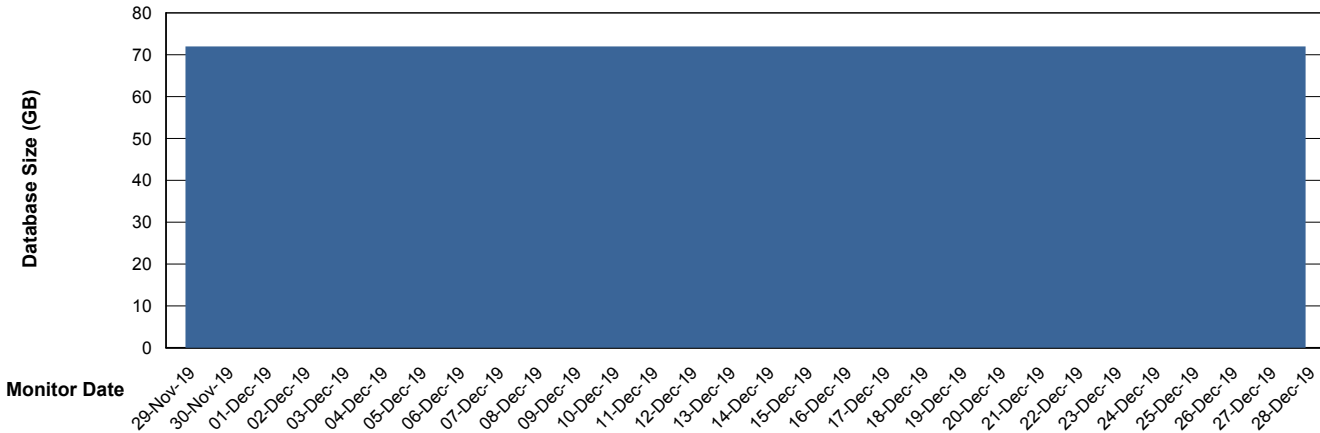

Database Performance KLADB_Standby

DB Processes Max 500
DB Sessions Max 772

Weekly SLA Customer Report

Customer KLA_Production
 Database ID 65

DATABASE SIZE KLADB_Production

Database growth over last month

Database Tablespace KLADB_Production

Date	Tablespace Name	Filesize (Gb)	Usedsize (Gb)	Percentage free
28-Dec-19	ABSDATA	42	36	14
	INDX	39	33	15
27-Dec-19	ABSDATA	42	36	14
	INDX	39	33	15
26-Dec-19	ABSDATA	42	36	14
	INDX	39	33	15
25-Dec-19	ABSDATA	42	36	14
	INDX	39	33	15
24-Dec-19	ABSDATA	42	36	14
	INDX	39	33	15
23-Dec-19	ABSDATA	42	36	14
	INDX	39	33	15
22-Dec-19	ABSDATA	42	36	14
	INDX	39	33	15