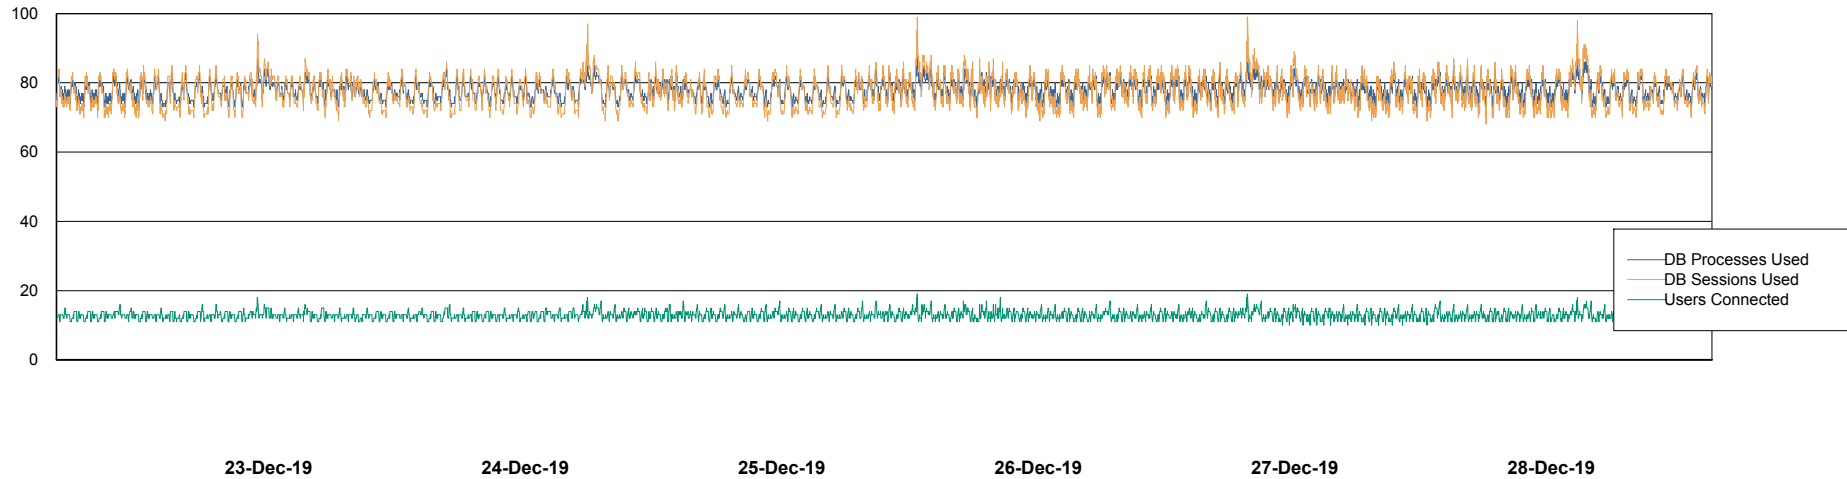

Database Performance ELJDB_PRD_BI

DB Processes Max 1,000
DB Sessions Max 1,524