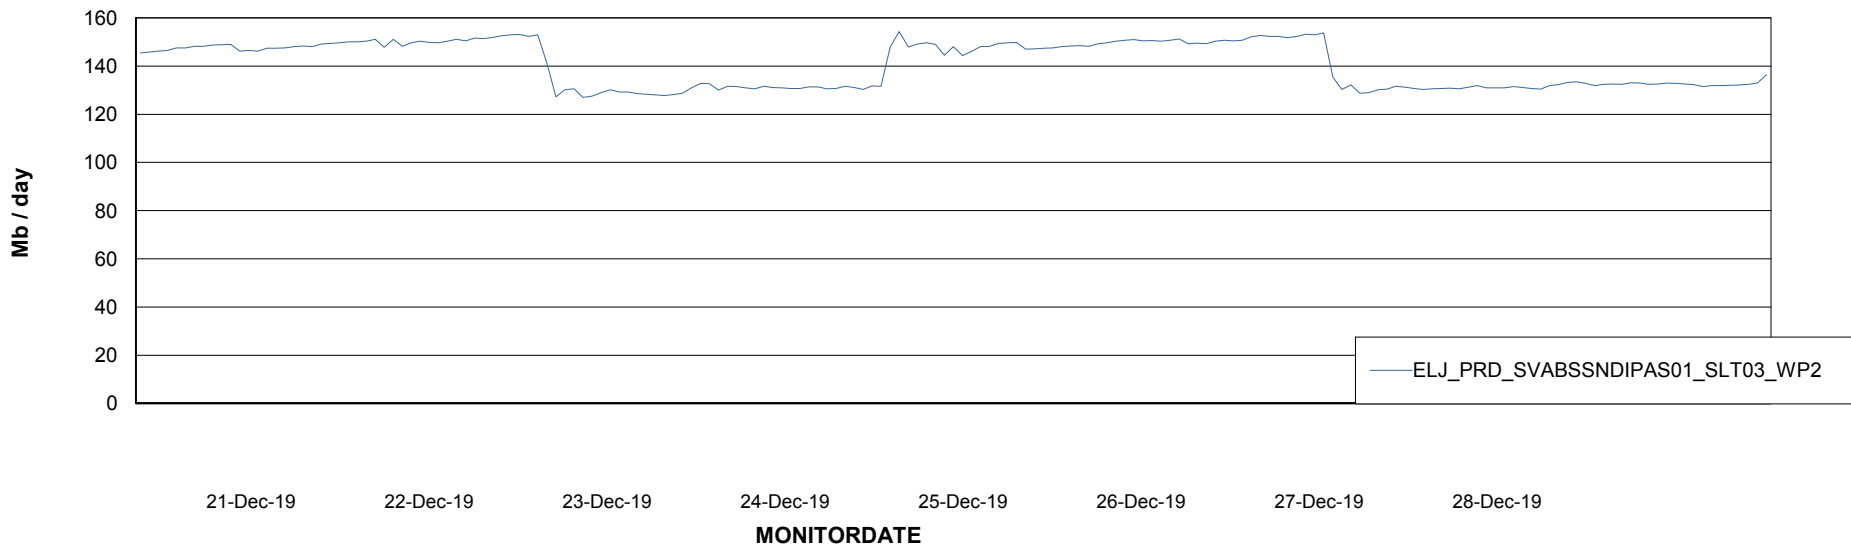

ABSSolute Application ReportServer Services

Avg memory used per ReportServer Service

Weekly SLA Customer Report

Customer ELJ Production
Database ID 72

ABSSolute Web Component Services

Avg memory used per ABS Web component