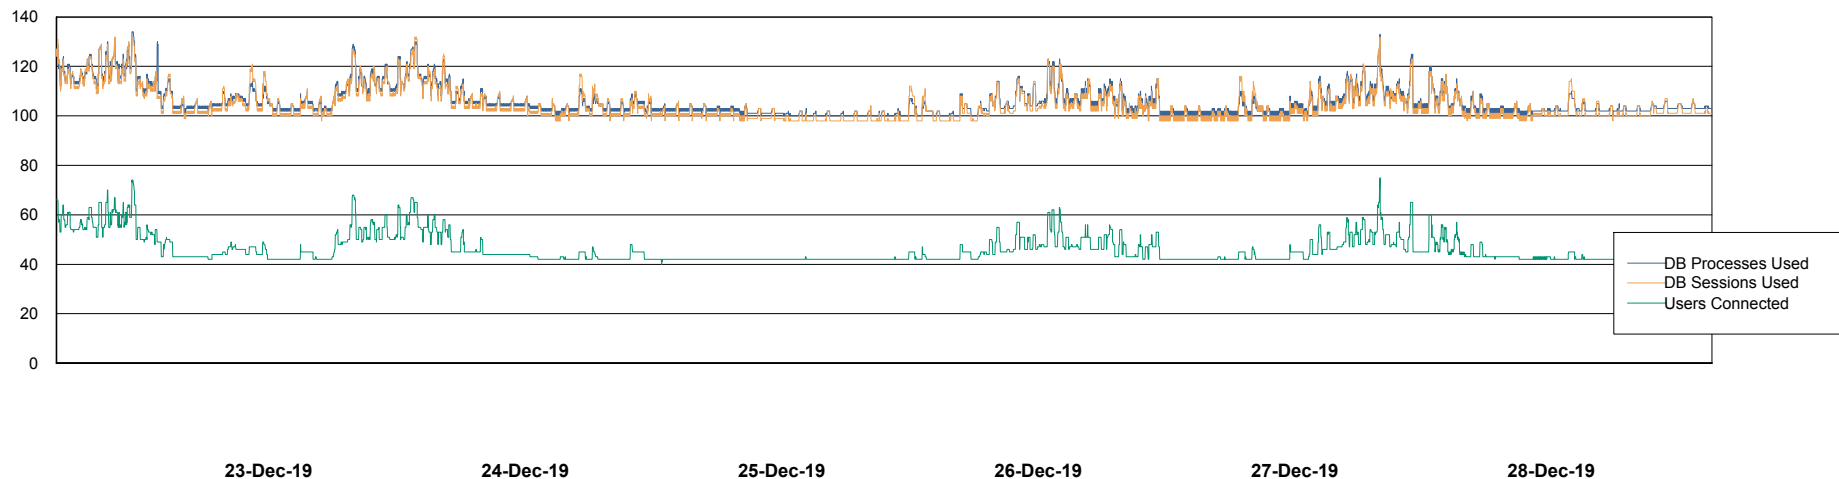

Database Performance ELJDB_Production

DB Processes Max 600
DB Sessions Max 924