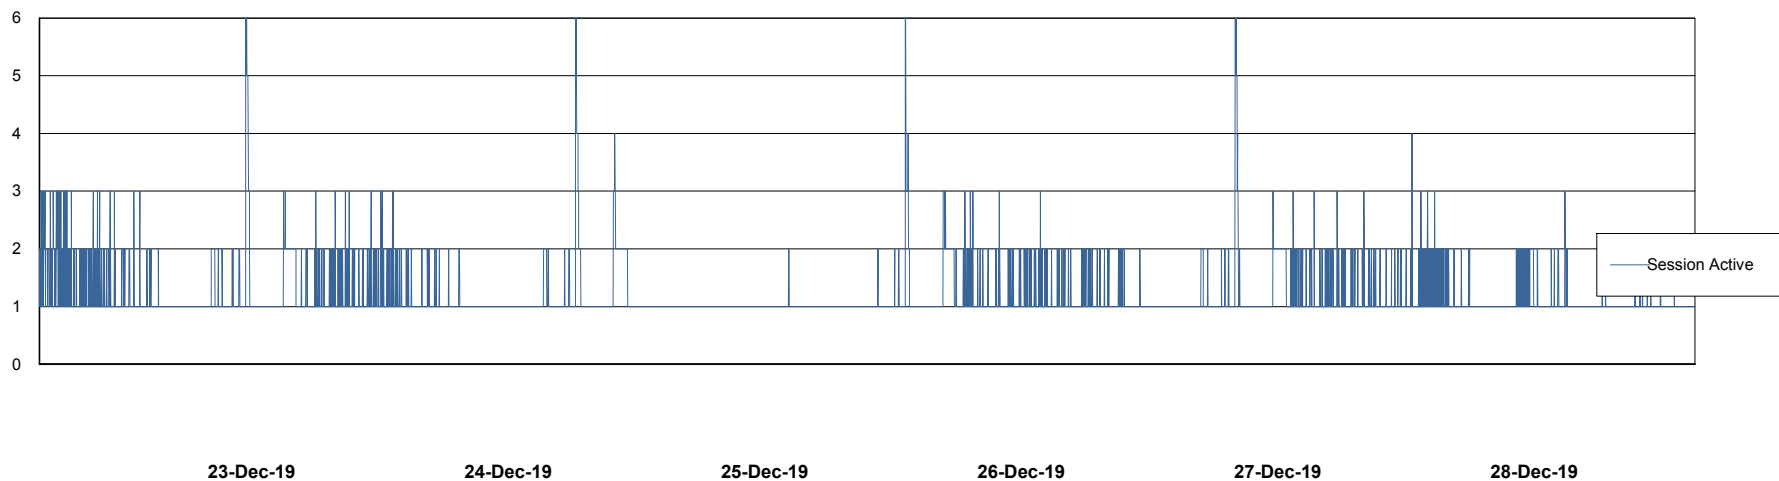

Database Performance ELJDB_Production

DB Processes Max 600
DB Sessions Max 924