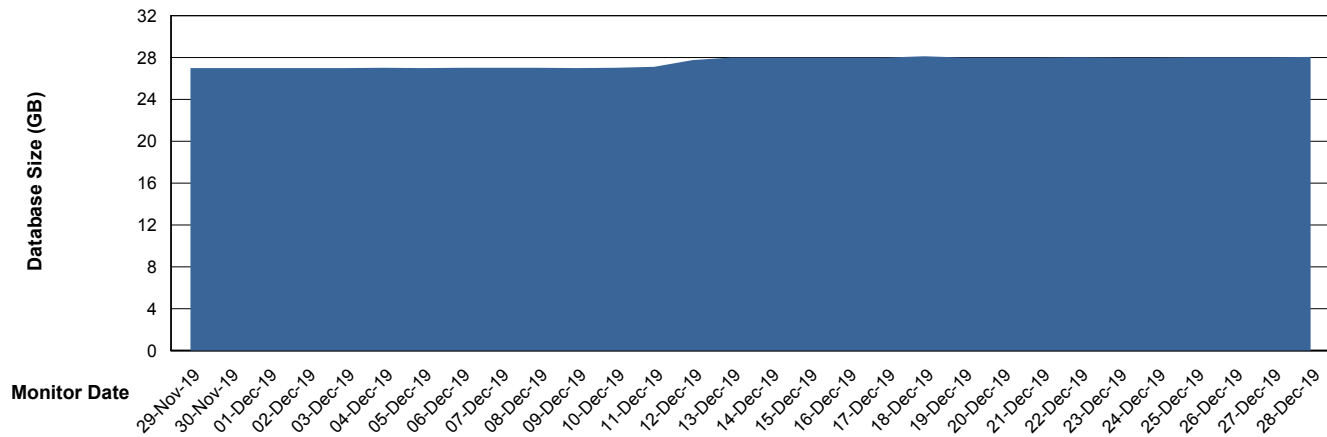

Weekly SLA Customer Report

Customer ELJ Production
Database ID 72

DATABASE SIZE ELJDB_PRD_BI

Database growth over last month

DATABASE SIZE ELJDB_Production

Database growth over last month

Weekly SLA Customer Report