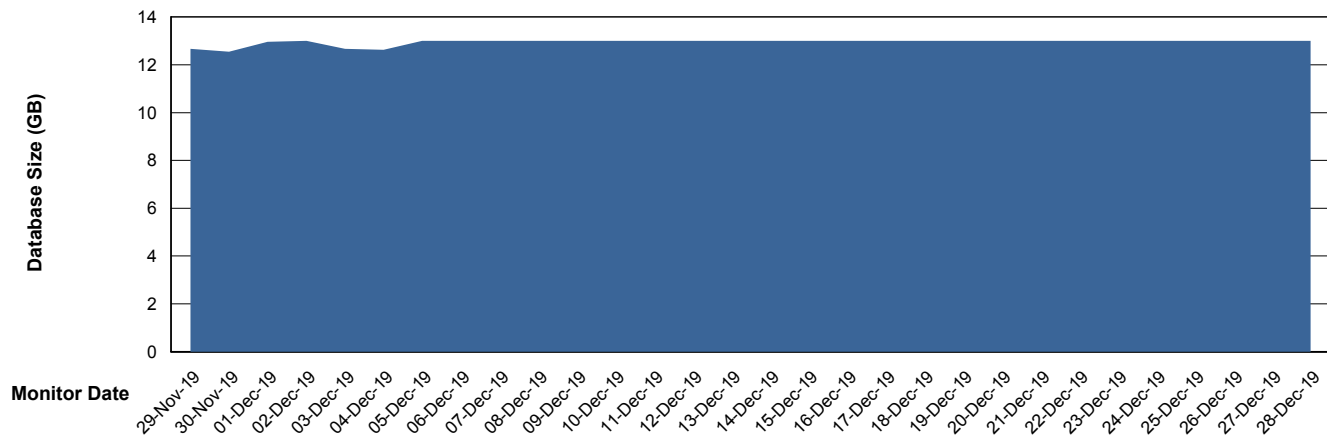

Database Performance ELJDB_Production

DB Processes Max 600
DB Sessions Max 924

Weekly SLA Customer Report

Customer ELJ Production
Database ID 72

Database Performance ELJDB_Standby

DB Processes Max 600
DB Sessions Max 924

Weekly SLA Customer Report

Customer ELJ Production
Database ID 72

DATABASE SIZE ELJDB_PRD_BI

Database growth over last month

DATABASE SIZE ELJDB_Production

Database growth over last month

Weekly SLA Customer Report