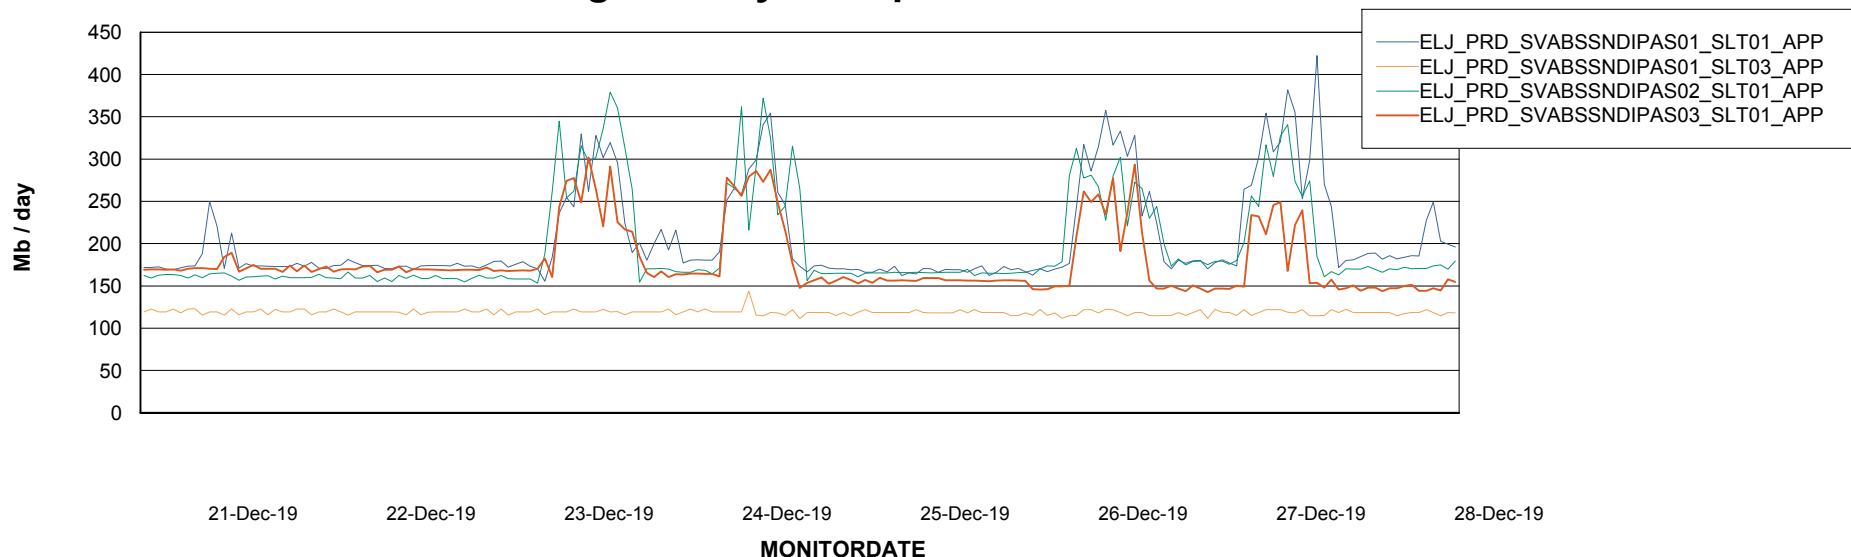

ABSSolute Application Server Services

Avg memory used per ABS Server Service