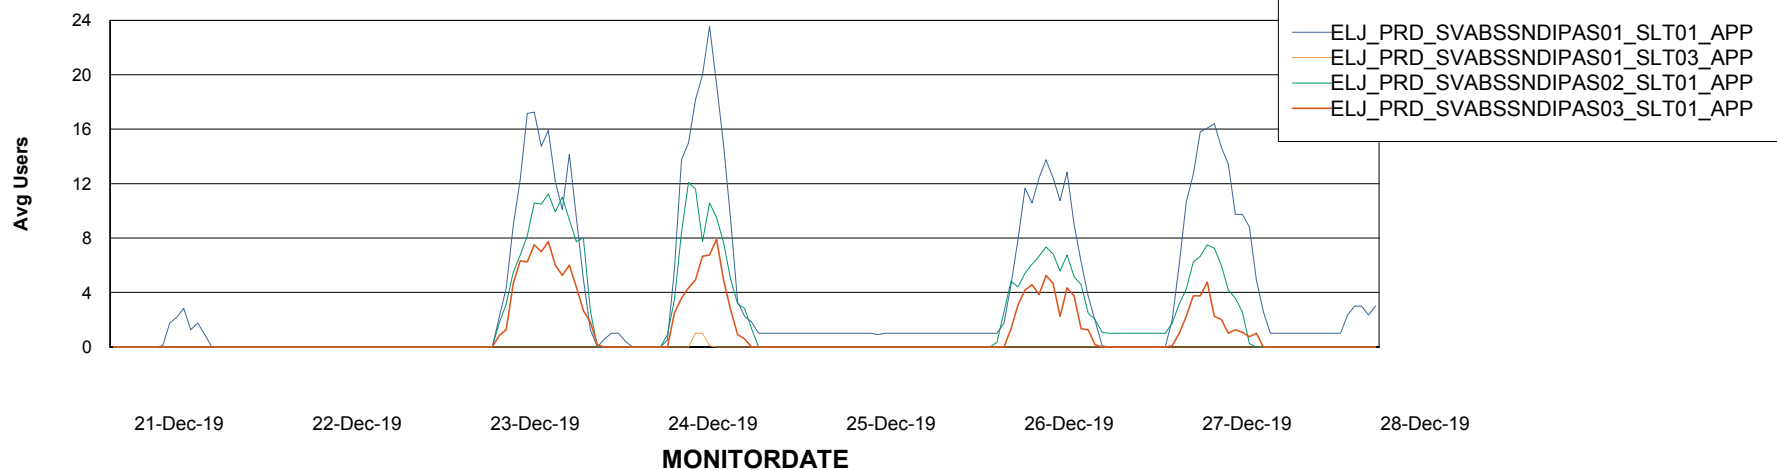

Weekly SLA Customer Report

Customer ELJ Production
Database ID 72

ABSSolute Application Server Services

Avg memory used per ABS Server Service

Avg users per day per ABS server

Weekly SLA Customer Report

Customer ELJ Production
Database ID 72