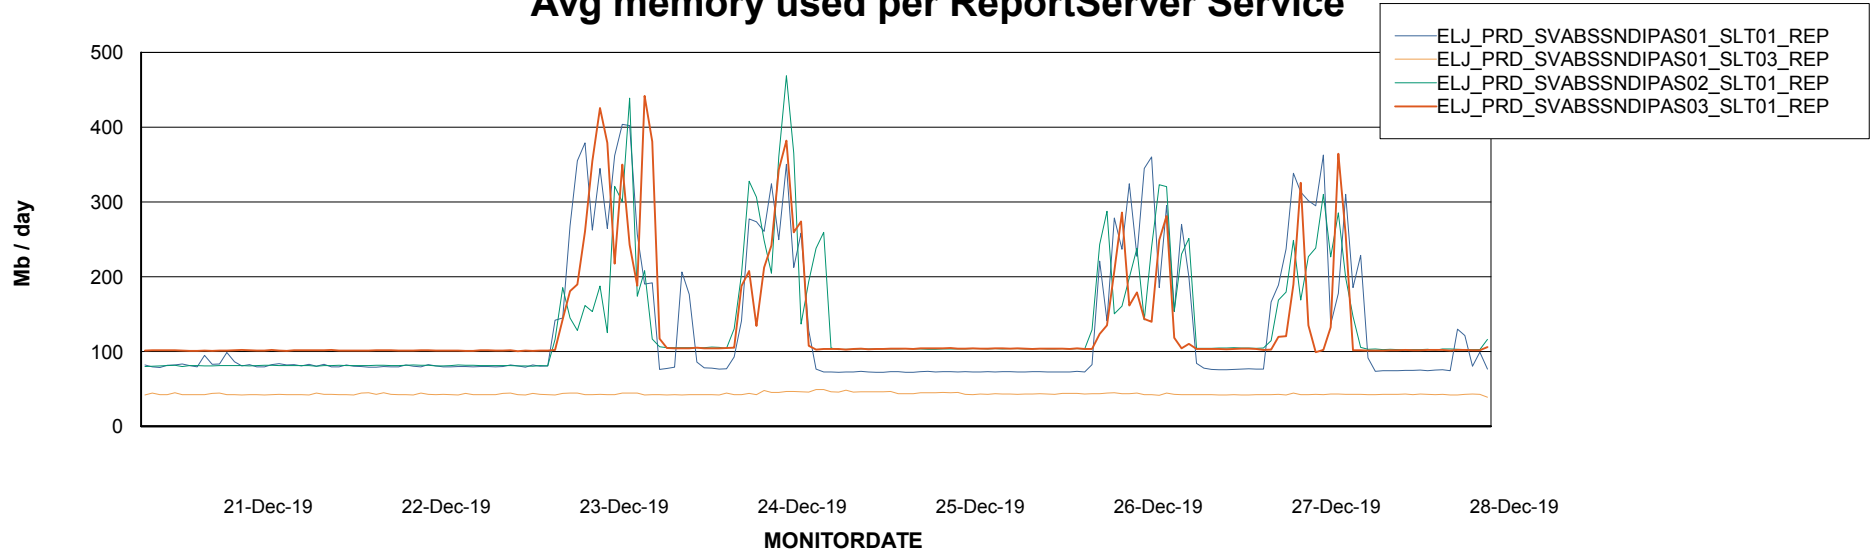

ABSSolute Application ReportServer Services

Avg memory used per ReportServer Service