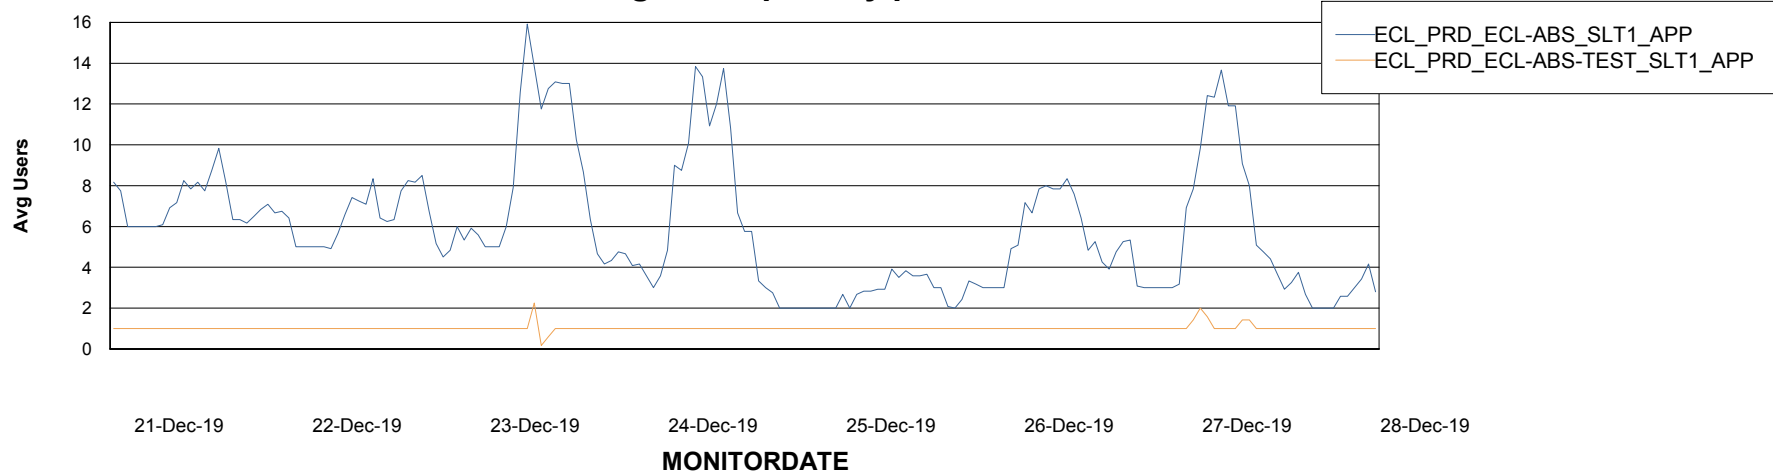

Weekly SLA Customer Report

Customer ECL Production
Database ID 77

ABSSolute Application Server Services

Avg memory used per ABS Server Service

Avg users per day per ABS server

Weekly SLA Customer Report

Customer ECL Production
Database ID 77