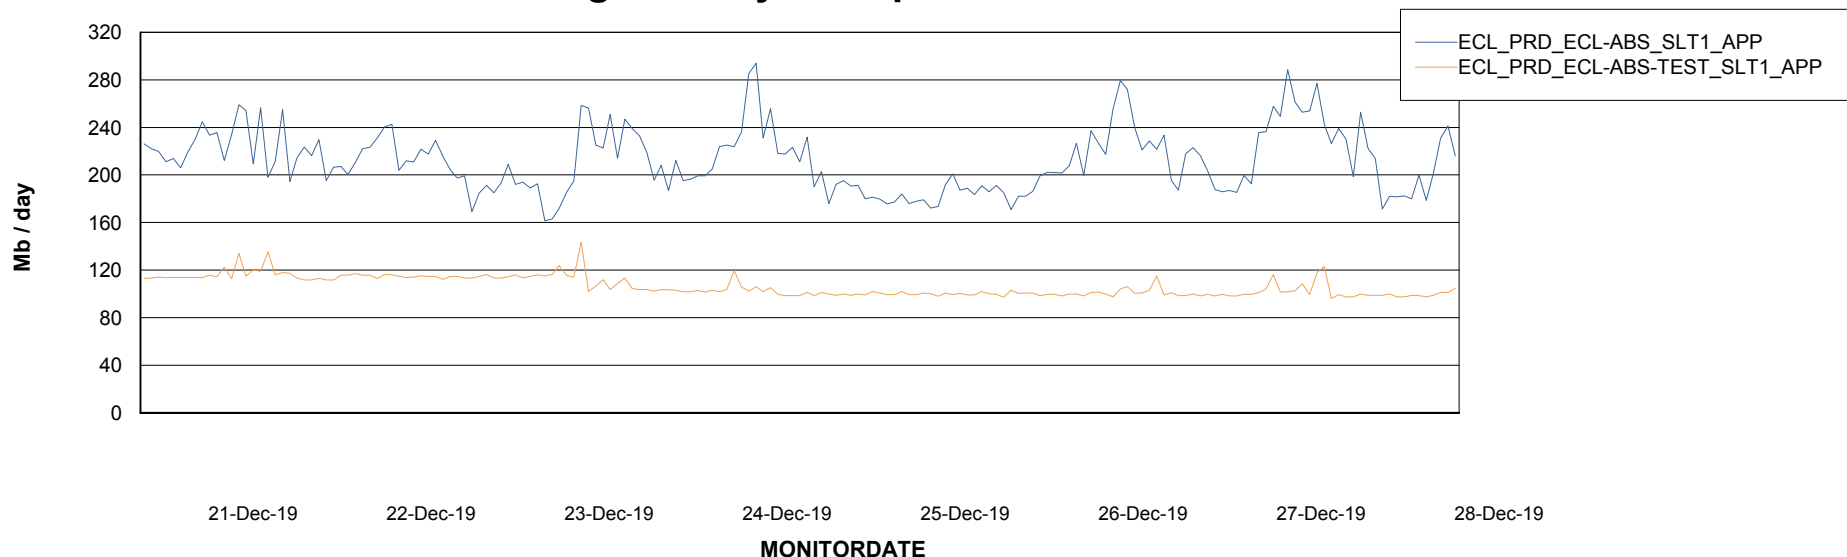

Database Tablespace ECLDB_Production

Date	Tablespace Name	Filesize (Gb)	Usedsize (Gb)	Percentage free
28-Dec-19	ABSDATA	44	36	18
	INDX	8	1	88
27-Dec-19	ABSDATA	44	36	18
	INDX	8	1	88
26-Dec-19	ABSDATA	44	36	18
	INDX	8	1	88
25-Dec-19	ABSDATA	44	36	18
	INDX	8	1	88
24-Dec-19	ABSDATA	44	36	18
	INDX	8	1	88
23-Dec-19	ABSDATA	44	36	18
	INDX	8	1	88
22-Dec-19	ABSDATA	44	36	18
	INDX	8	1	88

Weekly SLA Customer Report

Customer ECL Production
Database ID 77

ABSSolute Application Server Services

Avg memory used per ABS Server Service

Avg users per day per ABS server

Weekly SLA Customer Report

Customer ECL Production
Database ID 77