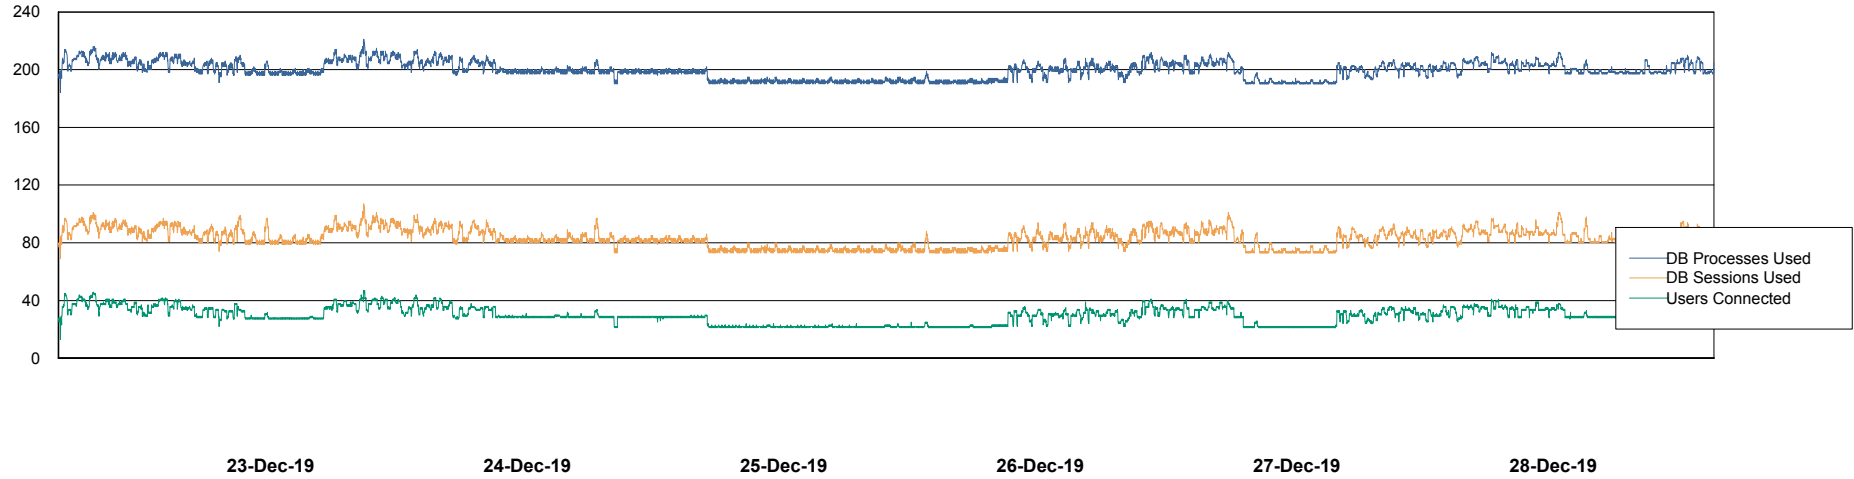

Weekly SLA Customer Report

Customer ECL Production
Database ID 77

Harddisk Usage ECL_PRD_ECL-ABS-WEB

	Free disk space on c: (%)	Total disk space on c: (Gb)
28-Dec-19	79	127
27-Dec-19	79	127
26-Dec-19	79	127
25-Dec-19	79	127
24-Dec-19	79	127
23-Dec-19	79	127
22-Dec-19	79	127

Weekly SLA Customer Report

Customer ECL Production
Database ID 77

Database Performance ECLDB_Production

DB Processes Max 300
DB Sessions Max 480

Weekly SLA Customer Report

Customer ECL Production
Database ID 77