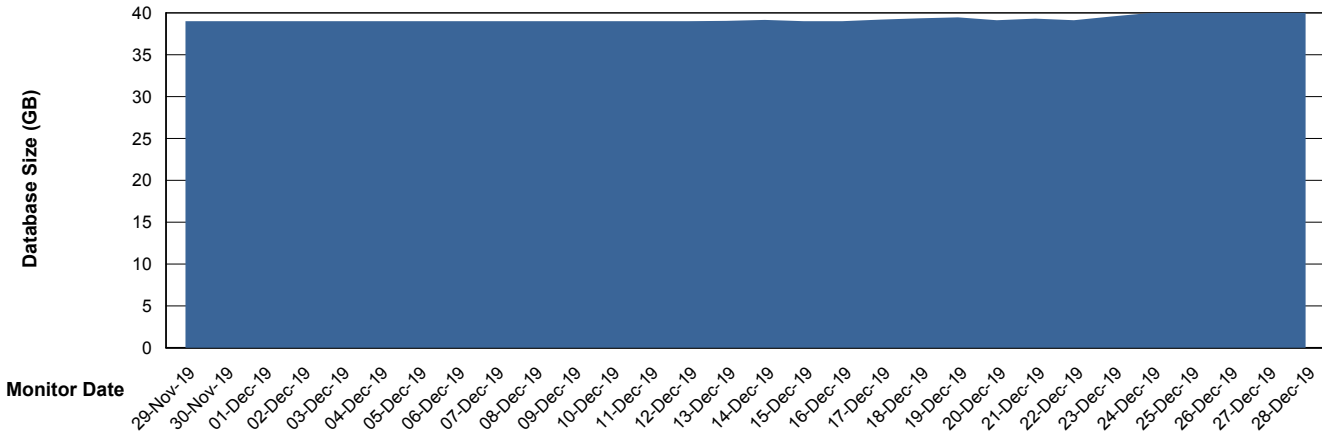

Database Performance ECLDB_Standby

DB Processes Max 300
DB Sessions Max 480

Weekly SLA Customer Report

Customer ECL Production
 Database ID 77

DATABASE SIZE ECLDB_Production

Database growth over last month

Database Tablespace ECLDB_Production

Date	Tablespace Name	Filesize (Gb)	Usedsize (Gb)	Percentage free
28-Dec-19	ABSDATA	44	36	18
	INDX	8	1	88
27-Dec-19	ABSDATA	44	36	18
	INDX	8	1	88
26-Dec-19	ABSDATA	44	36	18
	INDX	8	1	88
25-Dec-19	ABSDATA	44	36	18
	INDX	8	1	88
24-Dec-19	ABSDATA	44	36	18
	INDX	8	1	88
23-Dec-19	ABSDATA	44	36	18
	INDX	8	1	88
22-Dec-19	ABSDATA	44	36	18
	INDX	8	1	88