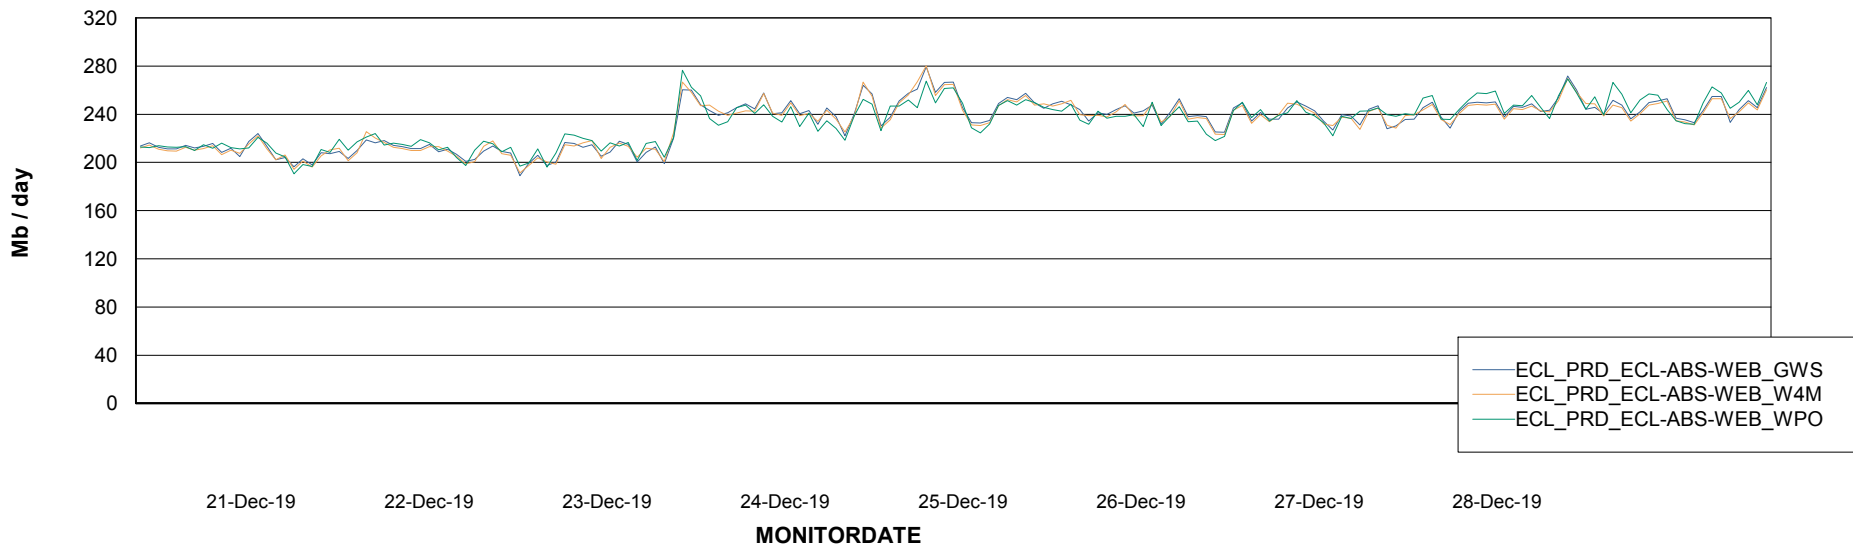

ABSSolute Application ReportServer Services

Avg memory used per ReportServer Service

Weekly SLA Customer Report

Customer ECL Production
Database ID 77

ABSSolute Web Component Services

Avg memory used per ABS Web component