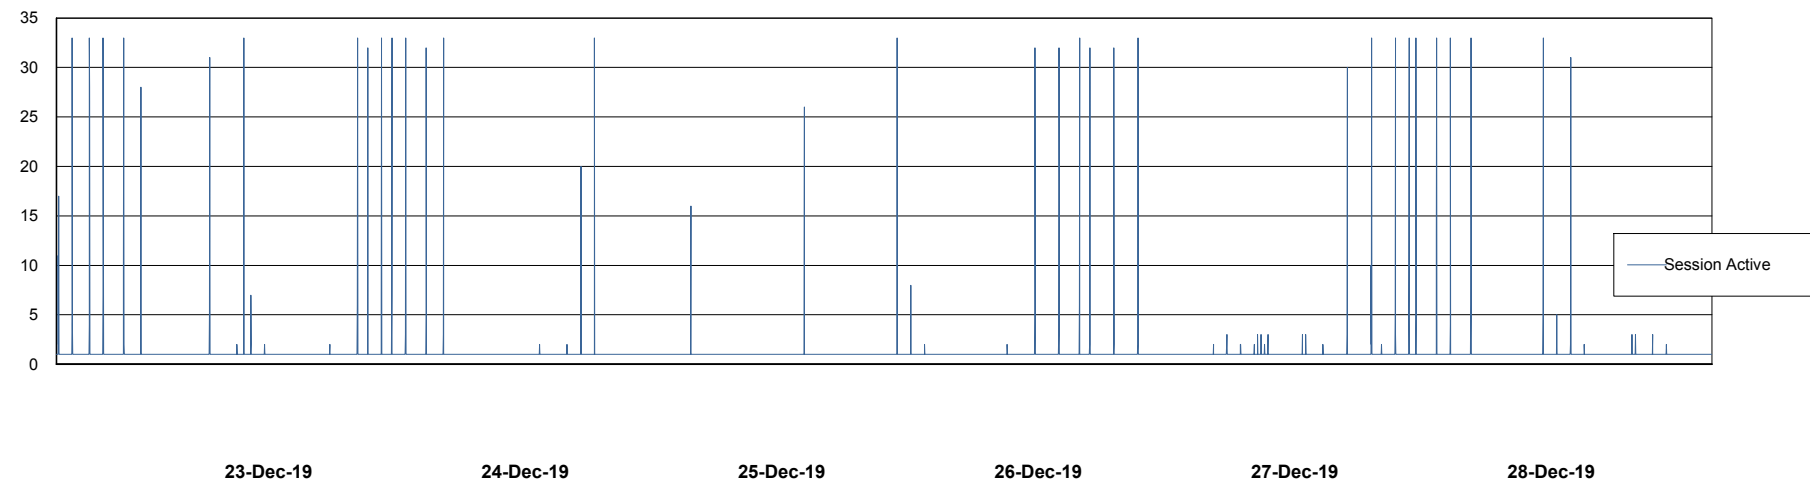

Weekly SLA Customer Report

Customer ECL Production
Database ID 77

Database Performance ECLDB_Production

DB Processes Max 300
DB Sessions Max 480

Weekly SLA Customer Report

Customer ECL Production
Database ID 77

Database Performance ECLDB_Standby

DB Processes Max 300
DB Sessions Max 480

Weekly SLA Customer Report

Customer ECL Production
 Database ID 77

DATABASE SIZE ECLDB_Production

Database growth over last month