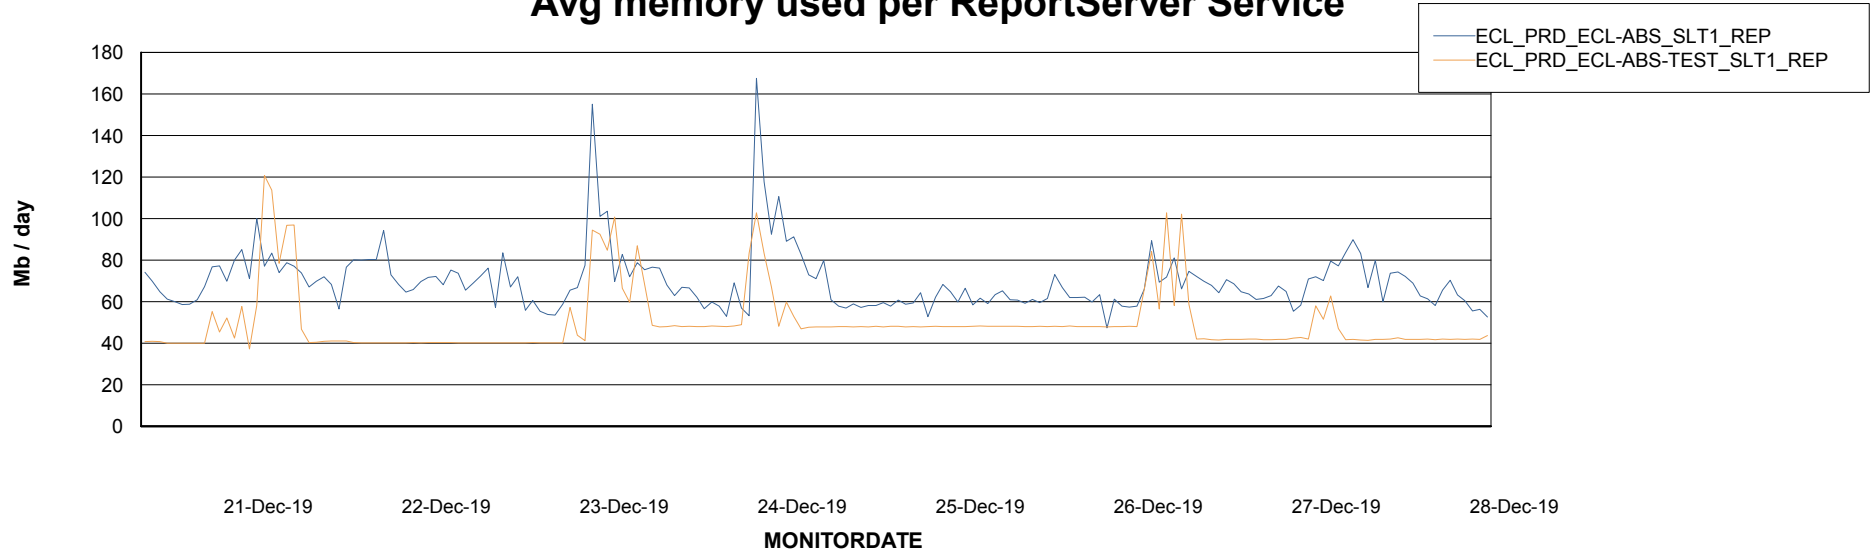

ABSSolute Application ReportServer Services

Avg memory used per ReportServer Service