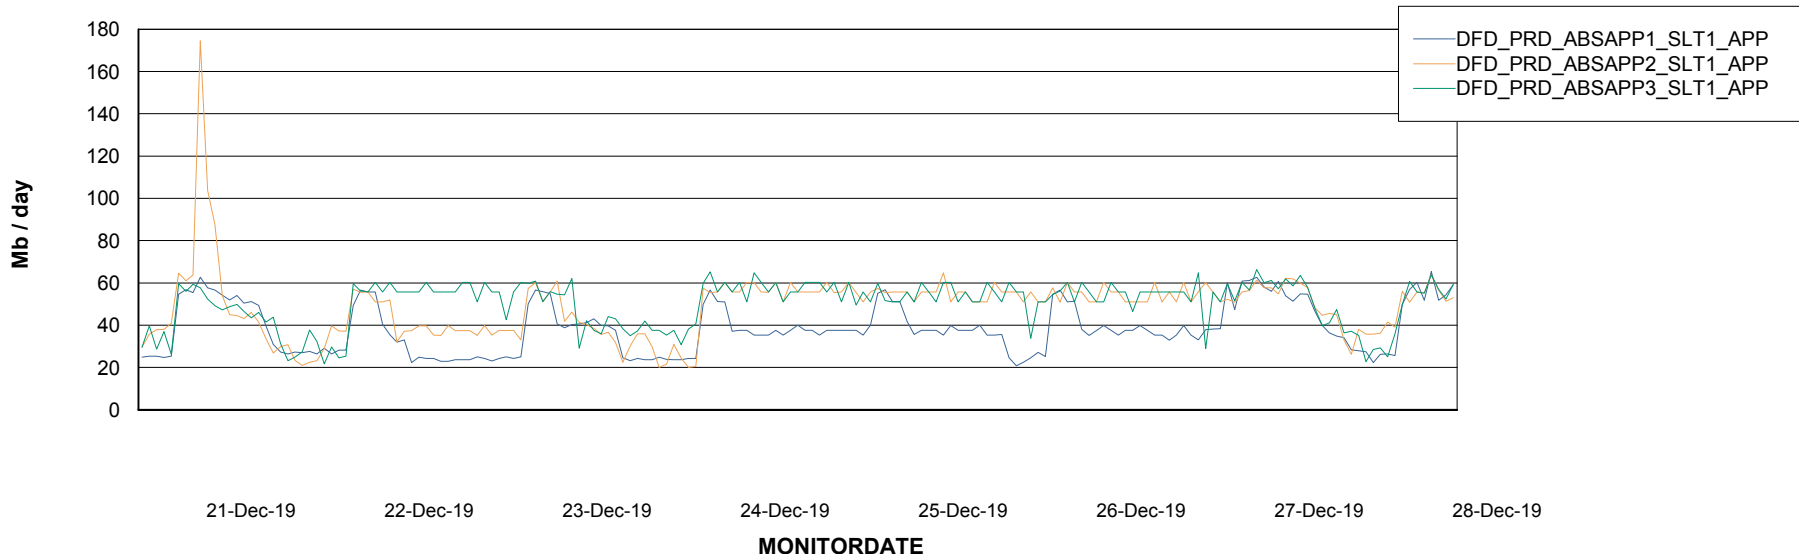

Standby Database Health DFD Production

Recovery lag for last 7 days

Weekly SLA Customer Report

Customer DFD Production
Database ID 39

ABSSolute Application Server Services

Avg memory used per ABS Server Service