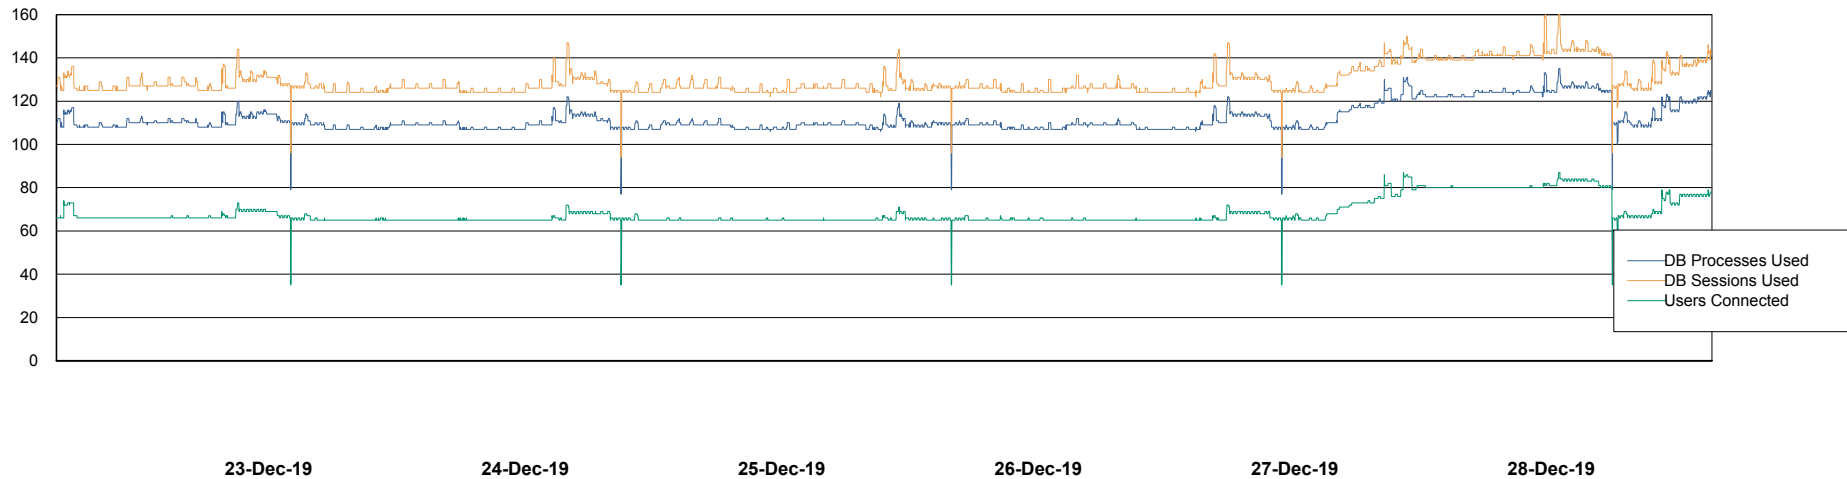

Harddisk Usage DFD_PRD_ORACLE2

	Free disk space on c: (%)	Total disk space on c: (Gb)	Free disk space on d: (%)	Total disk space on d: (Gb)	Free disk space on e: (%)	Total disk space on e: (Gb)	Free disk space on f: (%)	Total disk space on f: (Gb)
28-Dec-19	27	78	70	479	66	800	57	800
27-Dec-19	27	78	70	479	66	800	57	800
26-Dec-19	27	78	70	479	66	800	57	800
25-Dec-19	27	78	70	479	66	800	57	800
24-Dec-19	27	78	70	479	66	800	57	800
23-Dec-19	27	78	70	479	66	800	57	800
22-Dec-19	26	78	70	479	67	800	57	800

Weekly SLA Customer Report

Customer DFD Production
Database ID 39

Database Performance DFDDB_Production

DB Processes Max 600
DB Sessions Max 928

Weekly SLA Customer Report

Customer DFD Production
Database ID 39