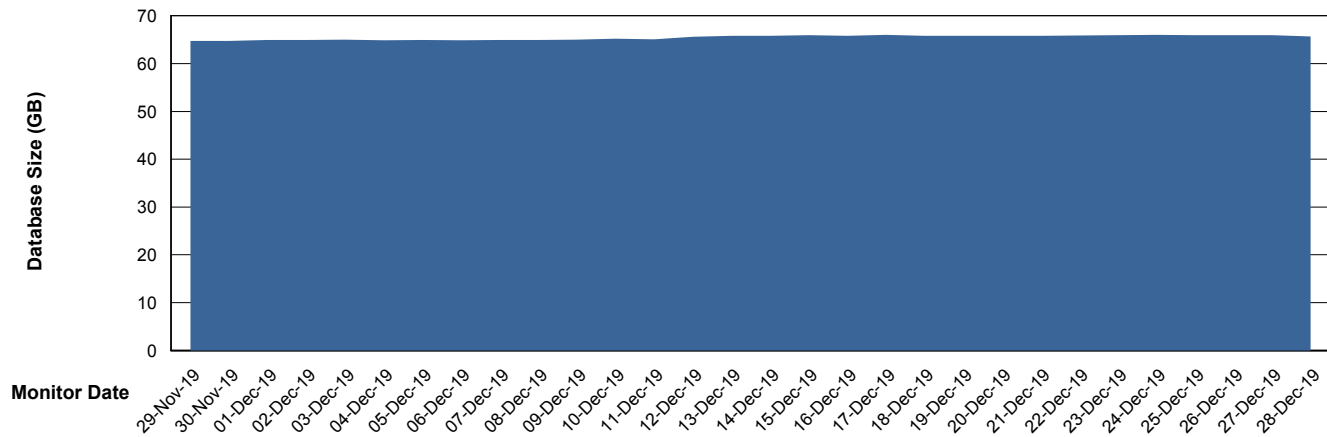

Weekly SLA Customer Report

Customer DFD Production
Database ID 39

DATABASE SIZE DFDDDB_Production

Database growth over last month

DATABASE SIZE DFDDDBI_Production

Database growth over last month

Weekly SLA Customer Report