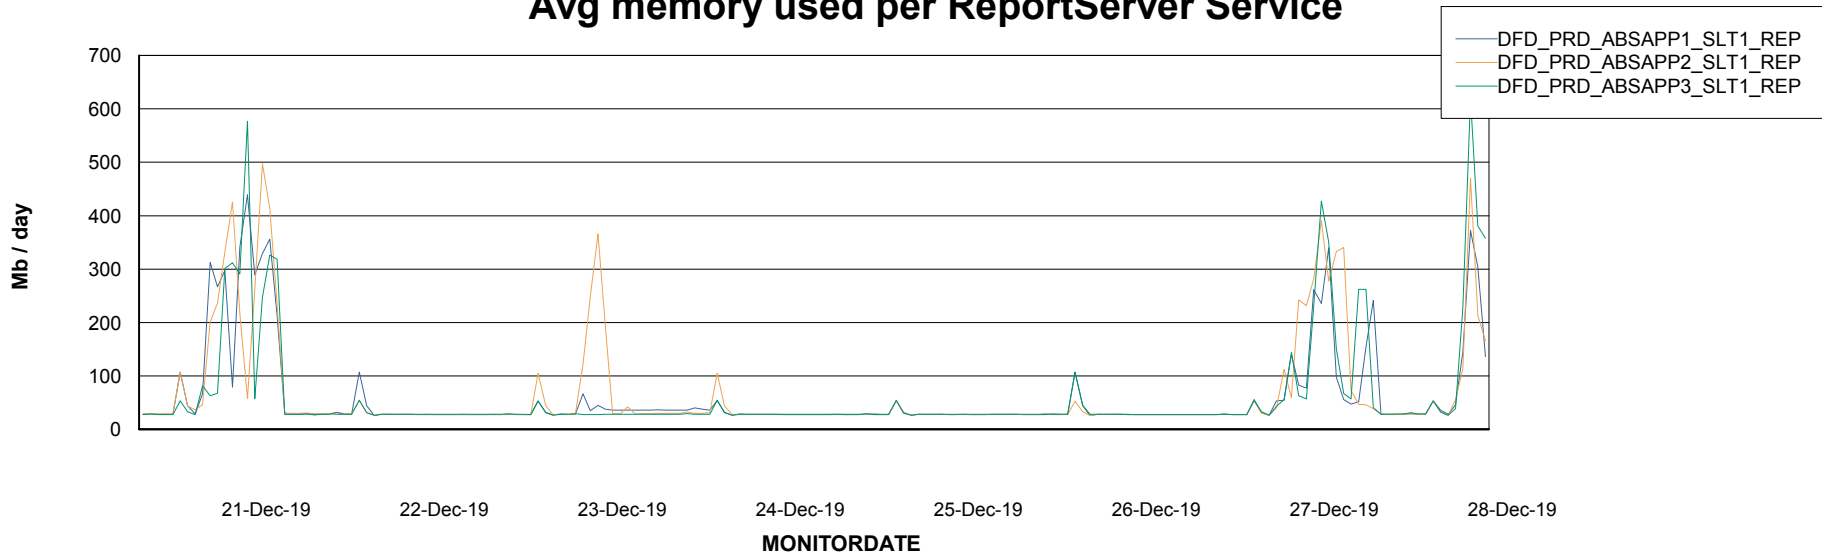

Avg users per day per ABS server

Weekly SLA Customer Report

Customer DFD Production
Database ID 39

ABSSolute Application ReportServer Services

Avg memory used per ReportServer Service

Disaster per ABS component