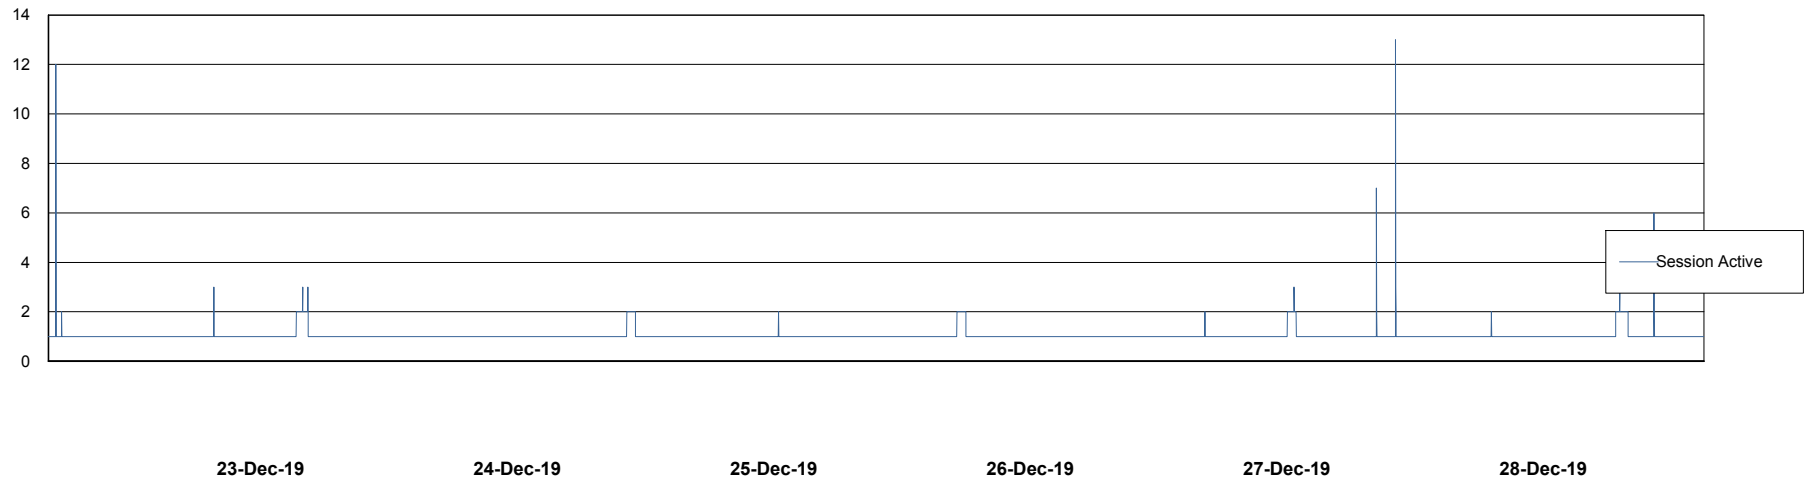

Database Performance DFDDB_Standby

DB Processes Max 600
DB Sessions Max 928

Weekly SLA Customer Report

Customer DFD Production
Database ID 39

Database Performance DFDDDBI_Production

DB Processes Max 500
DB Sessions Max 772