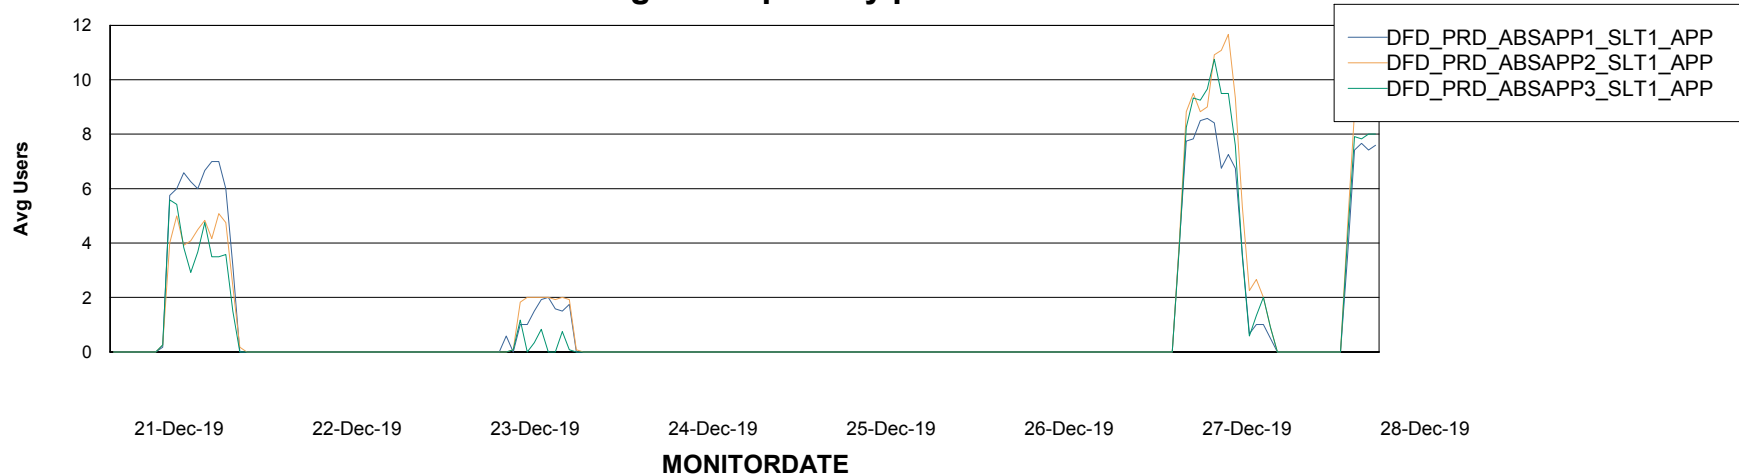

Avg users per day per ABS server