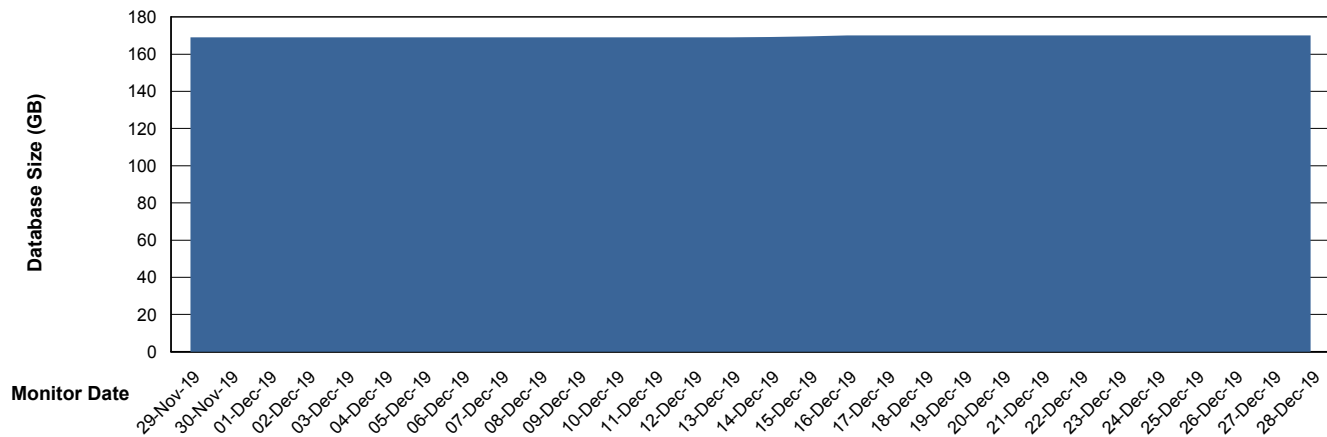

Database Performance DFDDB_Standby

DB Processes Max 600
DB Sessions Max 928

Weekly SLA Customer Report

Customer DFD Production
Database ID 39

Database Performance DFDDDBI_Production

DB Processes Max 500
DB Sessions Max 772

Weekly SLA Customer Report

Customer DFD Production
Database ID 39

DATABASE SIZE DFDDDB_Production

Database growth over last month

DATABASE SIZE DFDDDBI_Production

Database growth over last month

Weekly SLA Customer Report