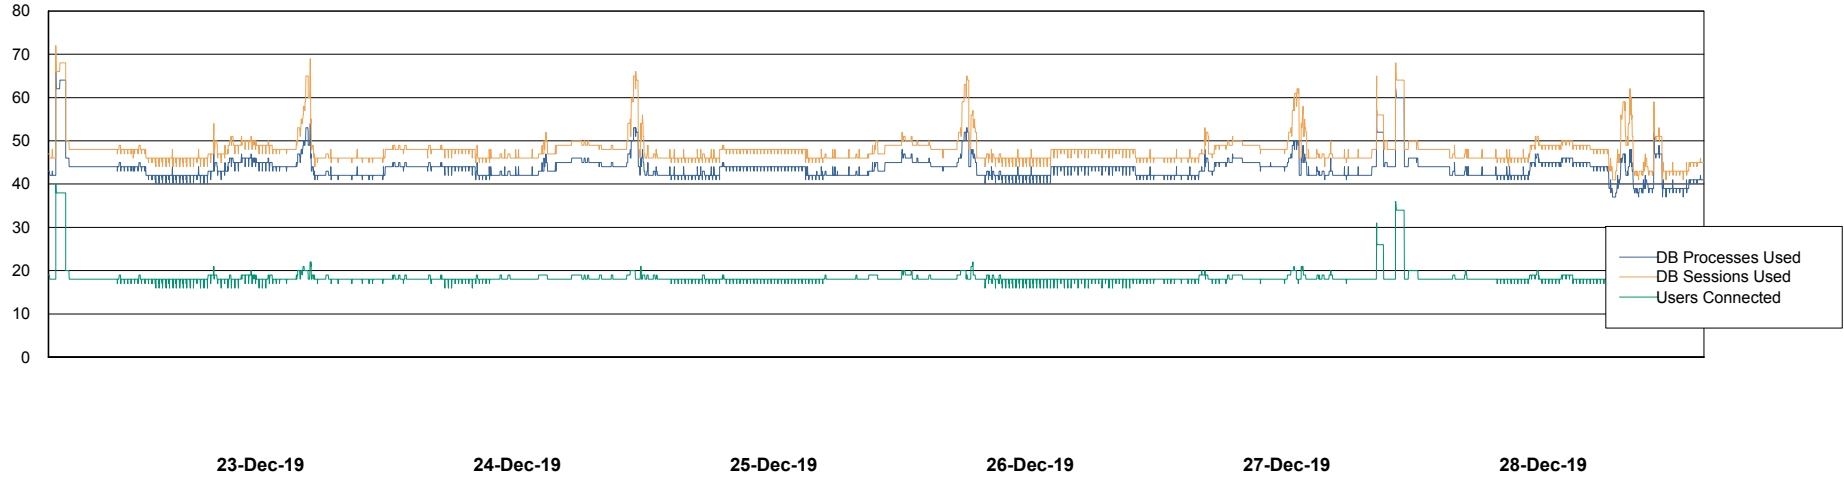

Database Performance DFDDB_Standby

DB Processes Max 600
DB Sessions Max 928

Weekly SLA Customer Report

Customer DFD Production
Database ID 39

Database Performance DFDDDBI_Production

DB Processes Max 500
DB Sessions Max 772