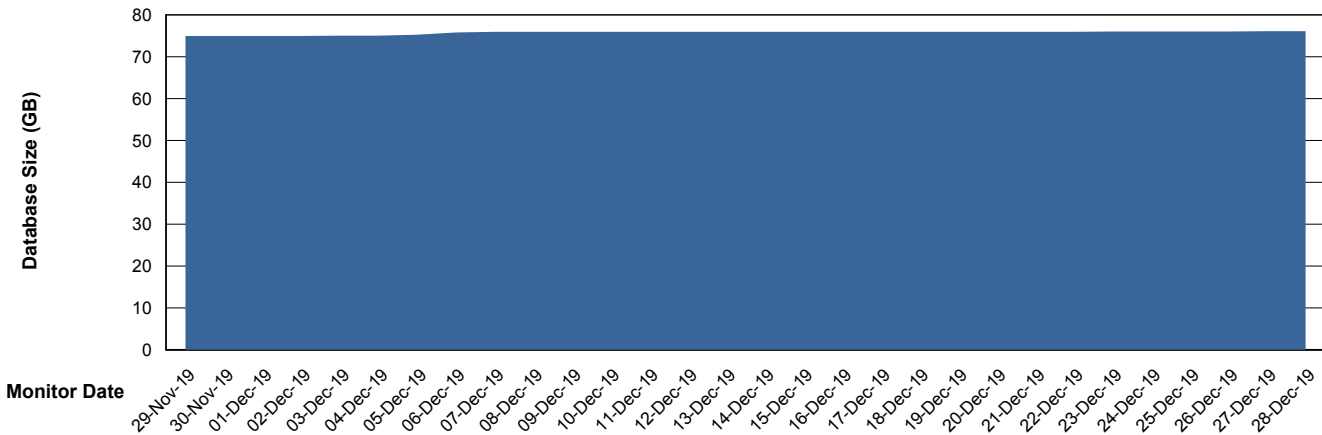

23-Dec-19 24-Dec-19 25-Dec-19 26-Dec-19 27-Dec-19 28-Dec-19

Weekly SLA Customer Report

Customer BOH_Production
Database ID 55

Database Performance BOHABS02_DB_Standby

DB Processes Max 500
DB Sessions Max 776

Weekly SLA Customer Report

Customer BOH_Production
 Database ID 55

DATABASE SIZE BOHABS01_DB_Primary

Database growth over last month

Database Tablespace BOHABS01_DB_Primary

Date	Tablespace Name	Filesize (Gb)	Usedsize (Gb)	Percentage free
28-Dec-19	ABSDATA	48	28	42
	INDX	52	46	12
27-Dec-19	ABSDATA	48	28	42
	INDX	52	46	12
26-Dec-19	ABSDATA	48	28	42
	INDX	52	46	12
25-Dec-19	ABSDATA	48	28	42
	INDX	52	46	12
24-Dec-19	ABSDATA	48	28	42
	INDX	52	46	12
23-Dec-19	ABSDATA	48	28	42
	INDX	52	46	12
22-Dec-19	ABSDATA	48	28	42
	INDX	52	46	12