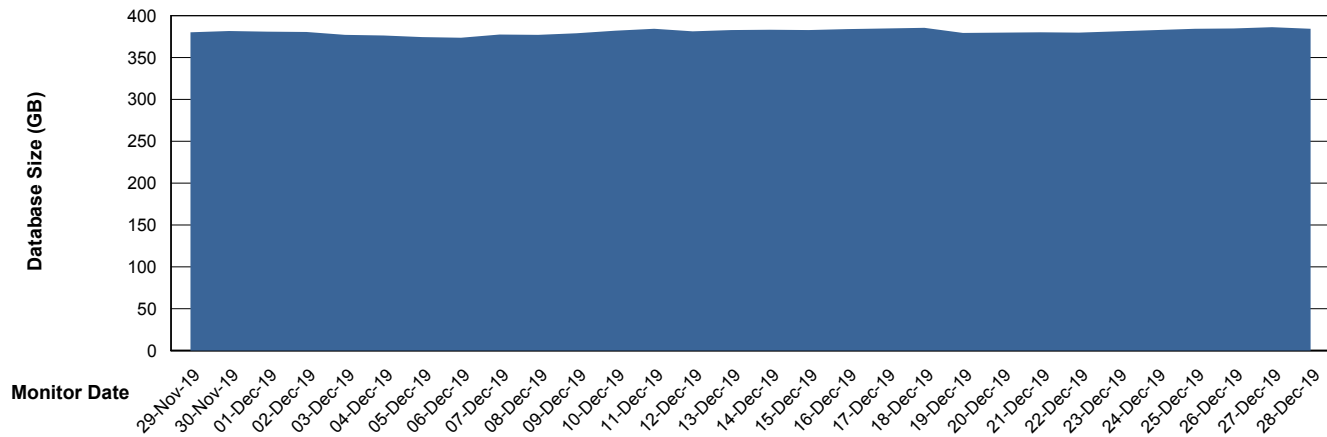

Weekly SLA Customer Report

Customer BNL_Production
Database ID 83

Database Performance BNLDB_Production

DB Processes Max 700
DB Sessions Max 1,072

Weekly SLA Customer Report

Customer BNL_Production
Database ID 83

DATABASE SIZE BNLDB_FUT_FutureLive

Database growth over last month

DATABASE SIZE BNLDB_Production

Database growth over last month

Weekly SLA Customer Report

Customer BNL_Production
Database ID 83

Database Tablespace BNLDB_FUT_FutureLive