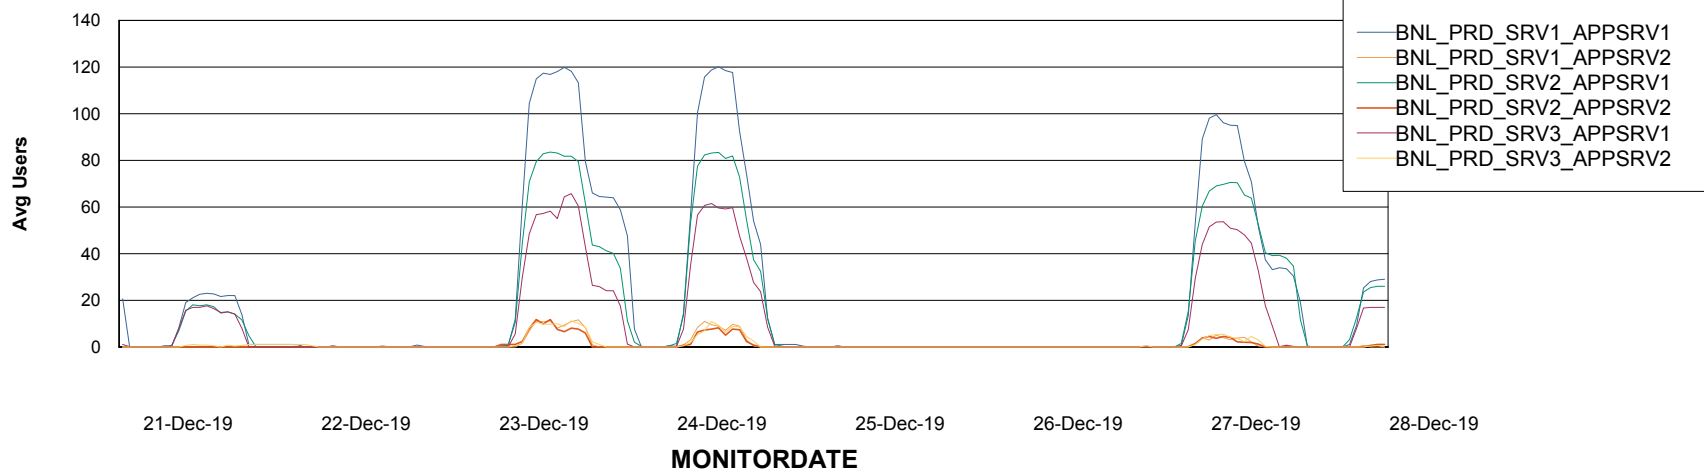

Avg users per day per ABS server