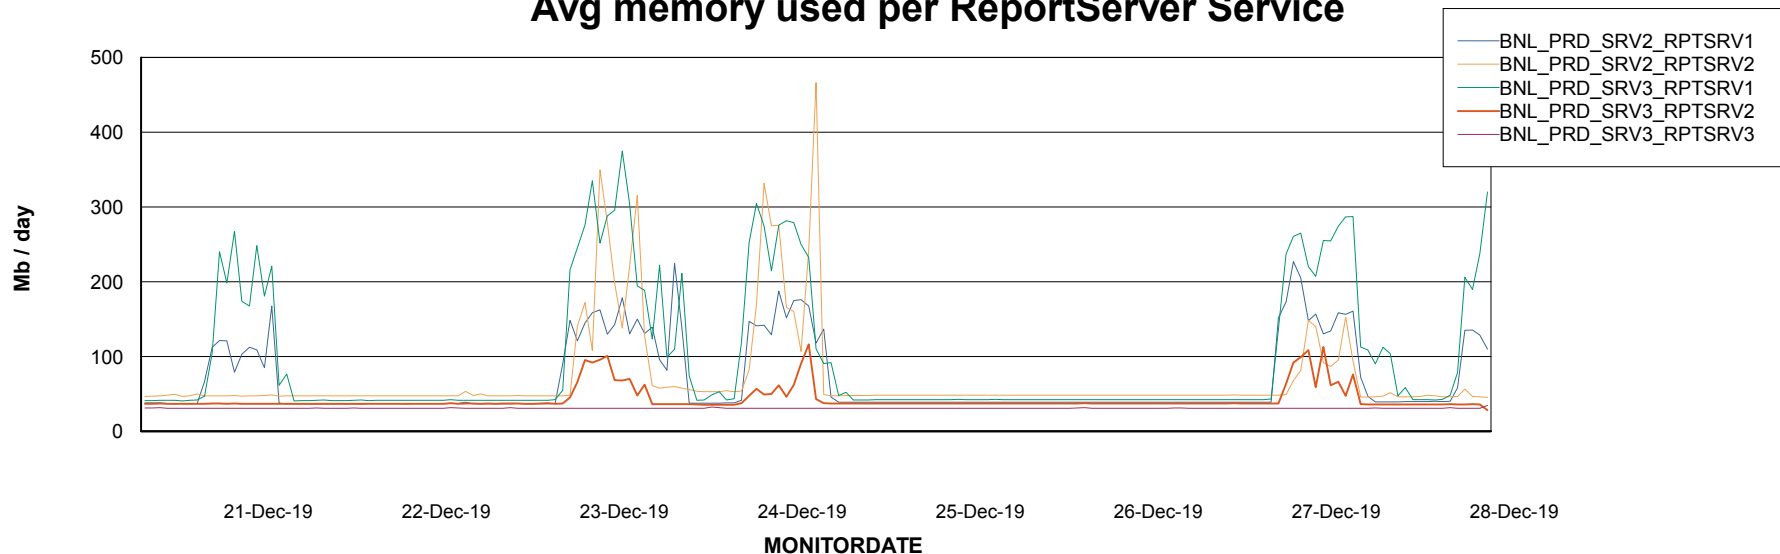

Avg users per day per ABS server

Weekly SLA Customer Report

Customer BNL_Production
Database ID 83

ABSolute Web Component Services

Avg memory used per ReportServer Service

Disaster per ABS component