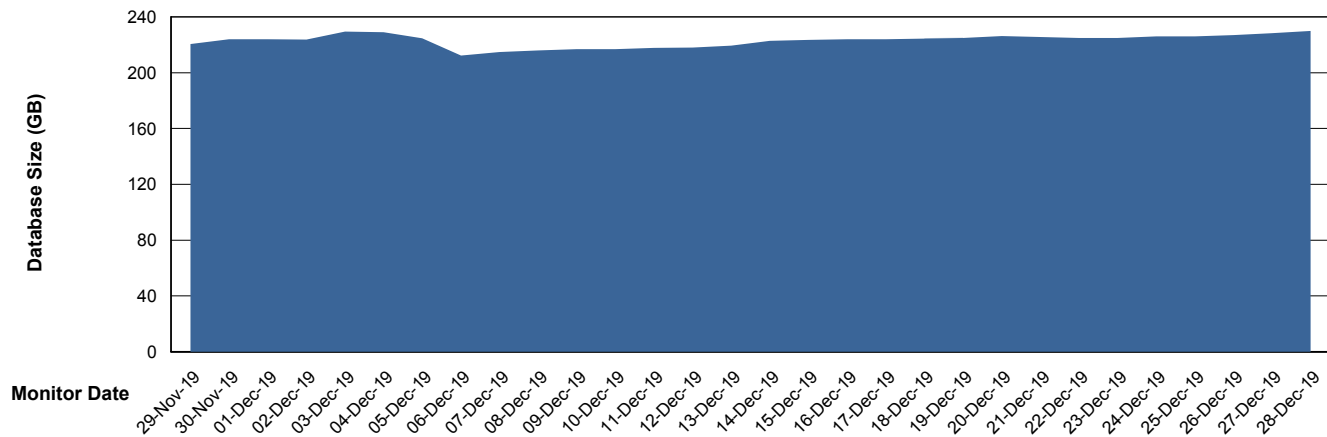

Weekly SLA Customer Report

Customer BNL_Production
Database ID 83

Database Performance BNLDB_Production

DB Processes Max 700
DB Sessions Max 1,072

Weekly SLA Customer Report

Customer BNL_Production
Database ID 83

DATABASE SIZE BNLDB_FUT_FutureLive

Database growth over last month

DATABASE SIZE BNLDB_Production

Database growth over last month

Weekly SLA Customer Report

Customer BNL_Production
Database ID 83

Database Tablespace BNLDB_FUT_FutureLive