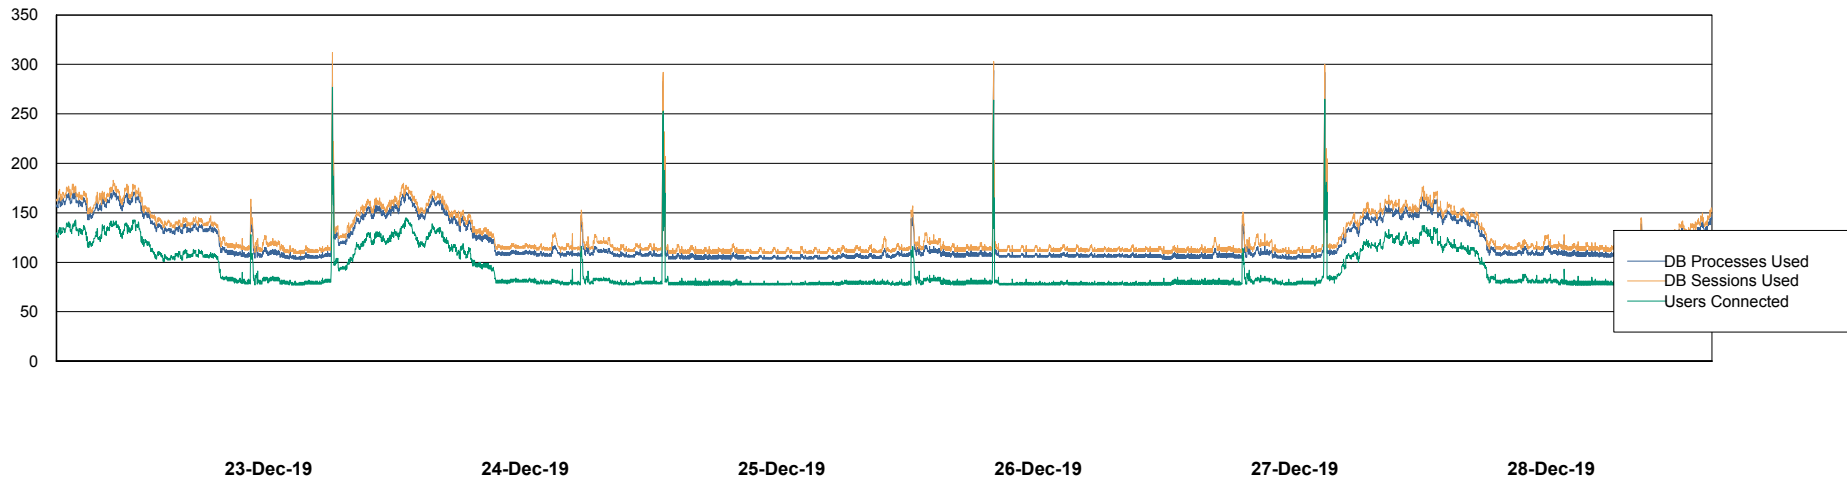

23-Dec-19 24-Dec-19 25-Dec-19 26-Dec-19 27-Dec-19 28-Dec-19

Weekly SLA Customer Report

Customer BNL_Production
Database ID 83

Database Performance BNLDB_FUT_Standby

DB Processes Max 1,000
DB Sessions Max 1,528

Weekly SLA Customer Report

Customer BNL_Production
Database ID 83

Database Performance BNLDB_Production

DB Processes Max 700
DB Sessions Max 1,072

Weekly SLA Customer Report

Customer BNL_Production
Database ID 83