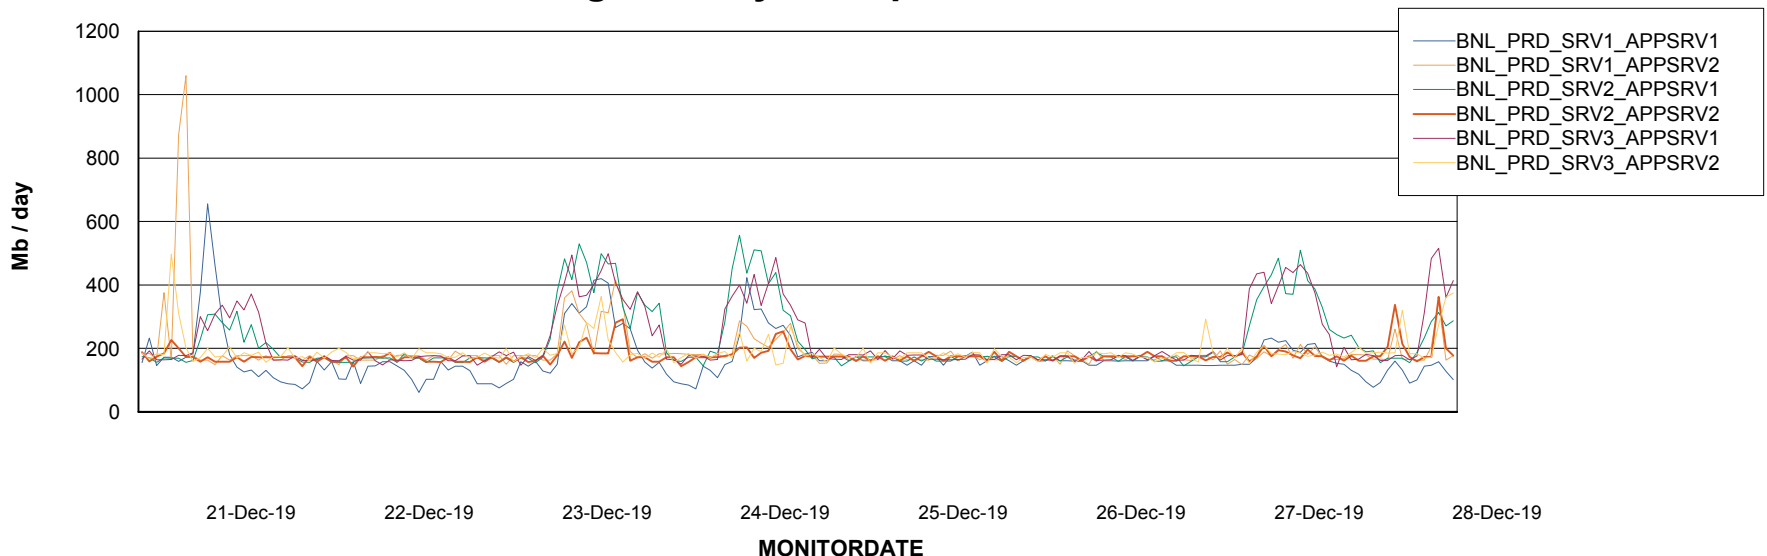

Weekly SLA Customer Report

Customer BNL_Production
 Database ID 83

Database Tablespace BNLDB_Production

Date	Tablespace Name	Filesize (Gb)	Usedsize (Gb)	Percentage free
28-Dec-19	ABSDATA	106	81	24
	INDX	320	277	13
27-Dec-19	ABSDATA	106	81	24
	INDX	320	277	13
26-Dec-19	ABSDATA	106	81	24
	INDX	320	277	13
25-Dec-19	ABSDATA	106	81	24
	INDX	320	277	13
24-Dec-19	ABSDATA	106	81	24
	INDX	320	277	13
23-Dec-19	ABSDATA	106	81	24
	INDX	320	276	14
22-Dec-19	ABSDATA	106	81	24
	INDX	320	276	14

Standby Database Health BNL_Production

Recovery lag for last 7 days

Weekly SLA Customer Report

Customer BNL_Production
Database ID 83

ABSSolute Application Server Services

Avg memory used per ABS Server Service