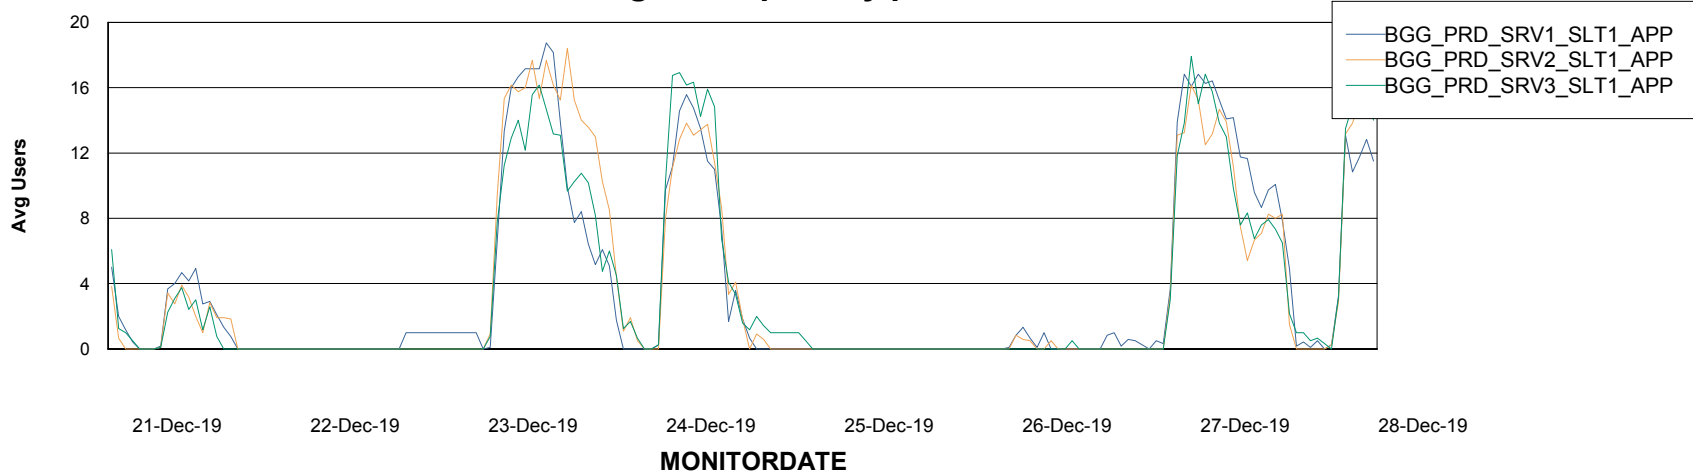

Avg users per day per ABS server