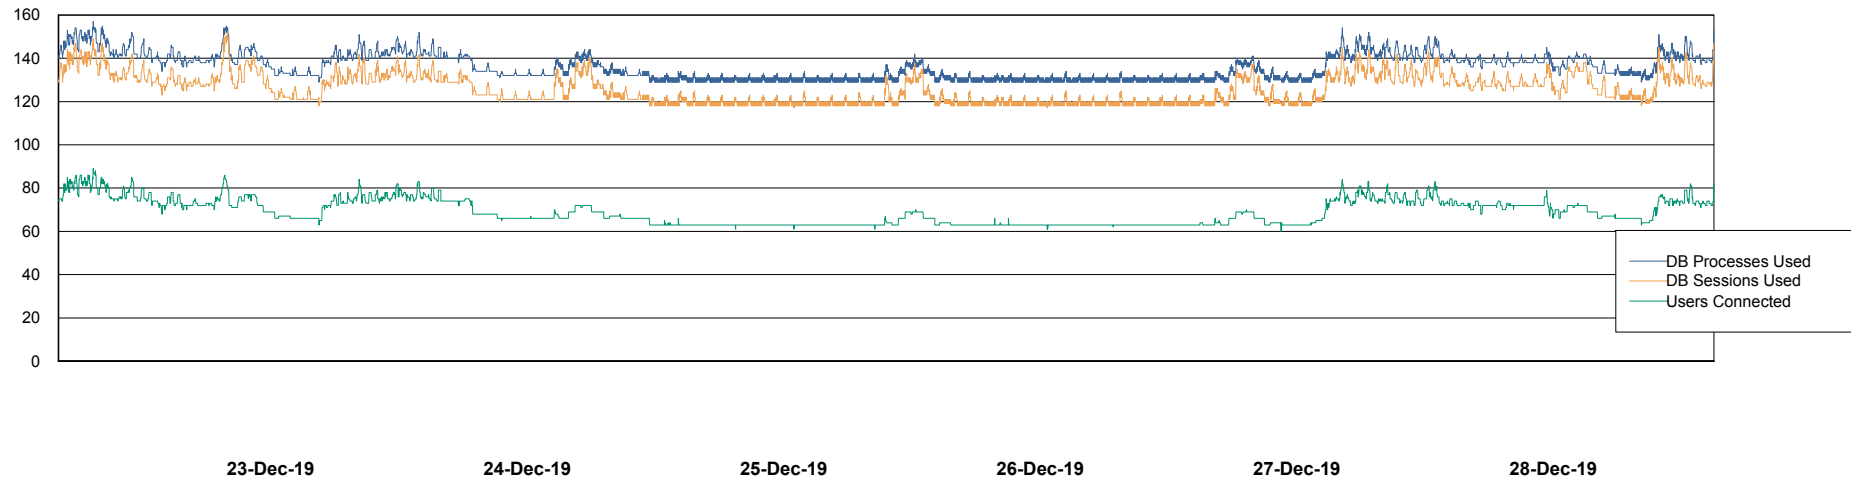

Weekly SLA Customer Report

Customer BGG_Production
Database ID 58

Database Performance BGGDB_BI

Weekly SLA Customer Report

Customer BGG_Production
Database ID 58

Database Performance BGGDB_Production

Weekly SLA Customer Report