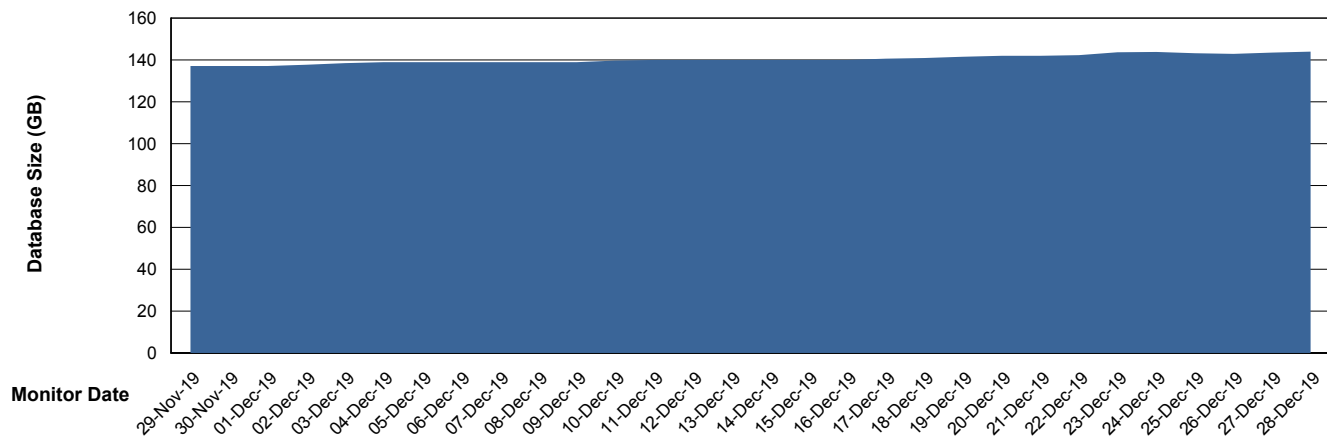

DATABASE SIZE BGGDB_Production

Database growth over last month