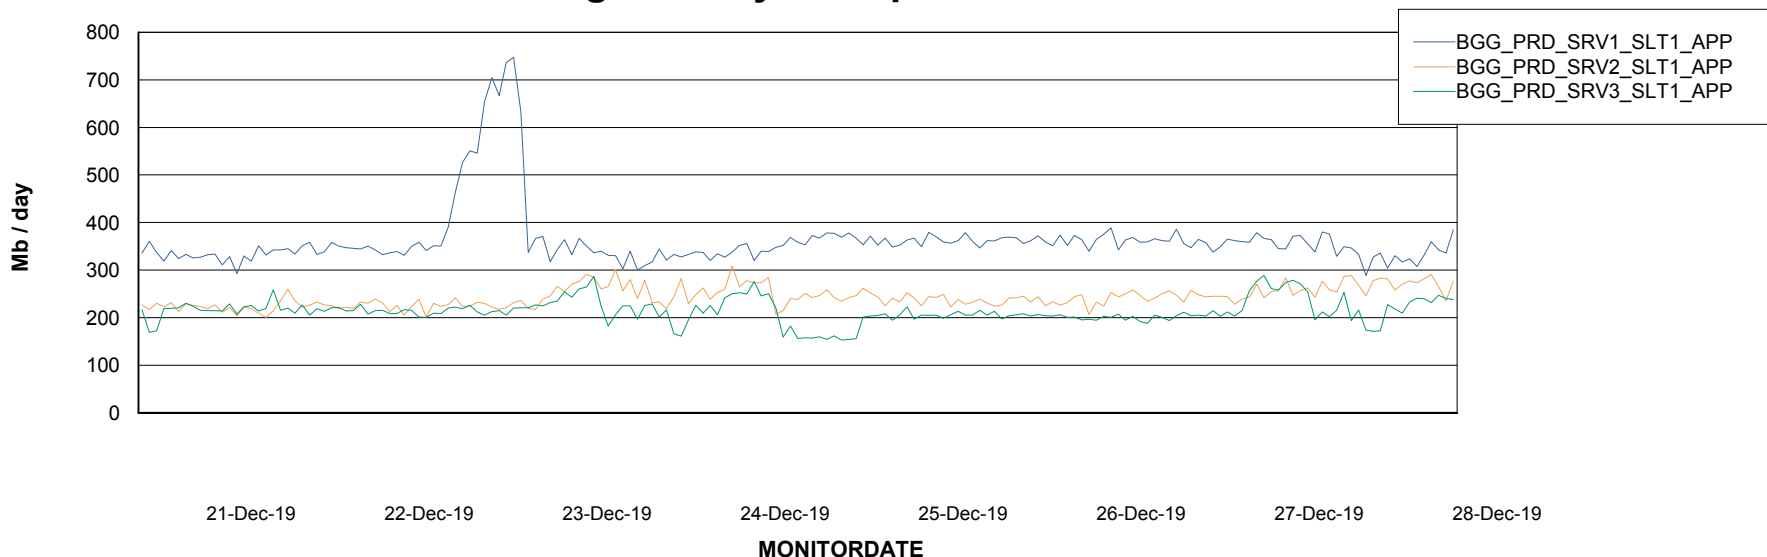

ABSolute Application Server Services

Avg memory used per ABS Server Service