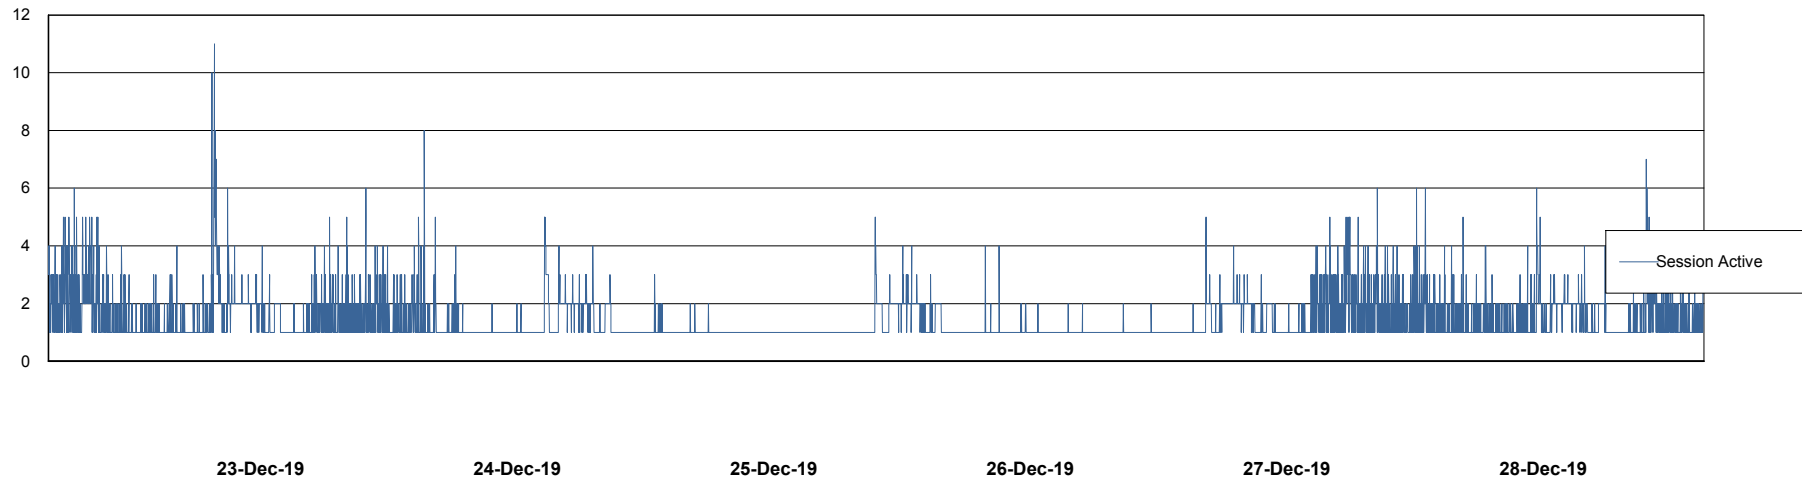

Weekly SLA Customer Report

Customer BGG_Production
Database ID 58

Database Performance BGGDB_BI

Weekly SLA Customer Report

Customer BGG_Production
Database ID 58

Database Performance BGGDB_Production

Weekly SLA Customer Report

Customer BGG_Production
Database ID 58

Database Performance BGGDB_Standby

Weekly SLA Customer Report

Customer BGG_Production
Database ID 58

DATABASE SIZE BGGDB_BI

Database growth over last month

DATABASE SIZE BGGDB_Production