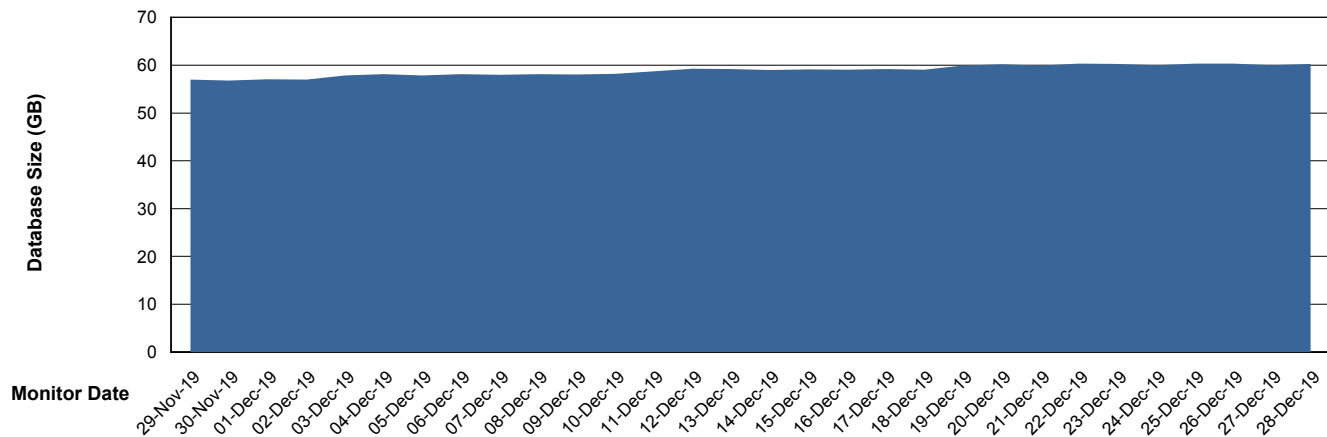

Customer BGG_Production
Database ID 58

Database Performance BGGDB_Standby

Weekly SLA Customer Report

Customer BGG_Production
Database ID 58

DATABASE SIZE BGGDB_BI

Database growth over last month

DATABASE SIZE BGGDB_Production