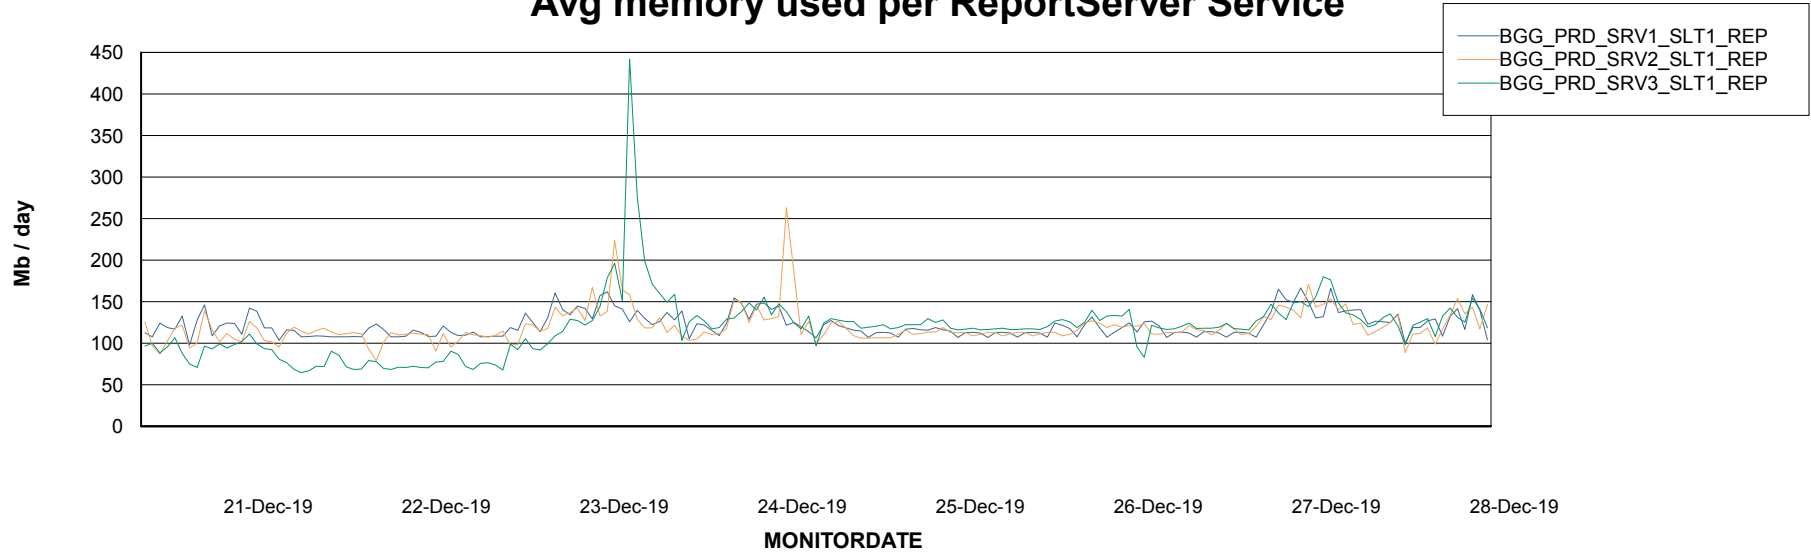

Avg memory used per ABS Server Service

Avg users per day per ABS server

Weekly SLA Customer Report

Customer BGG_Production
Database ID 58

ABSSolute Application ReportServer Services

Avg memory used per ReportServer Service