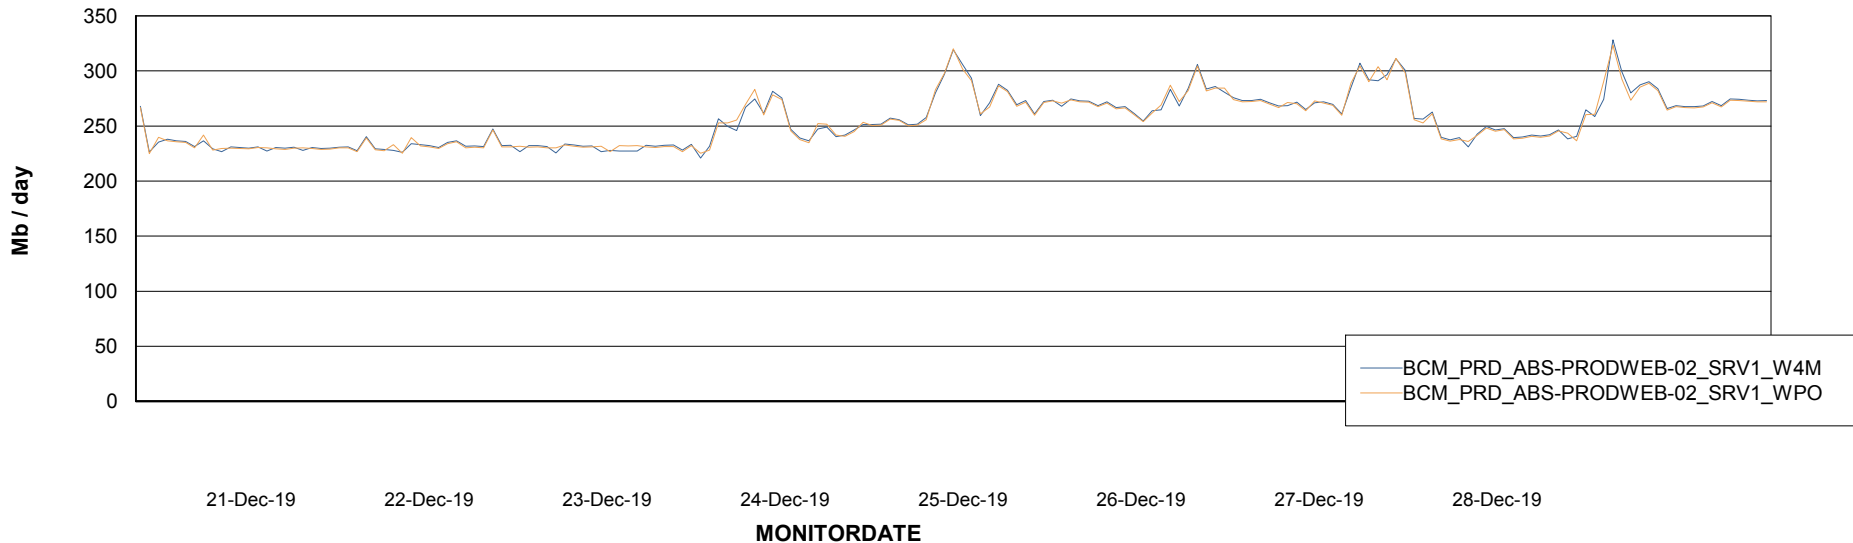

ABSSolute Web Component Services

Avg memory used per ABS Web component