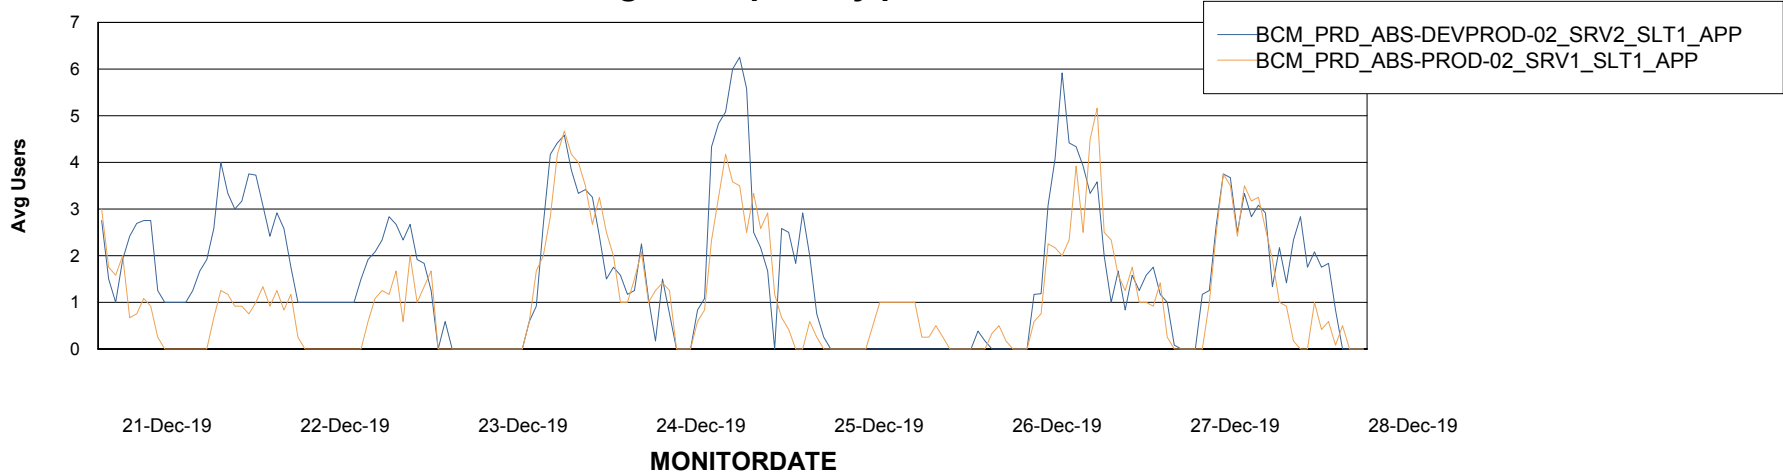

Avg users per day per ABS server