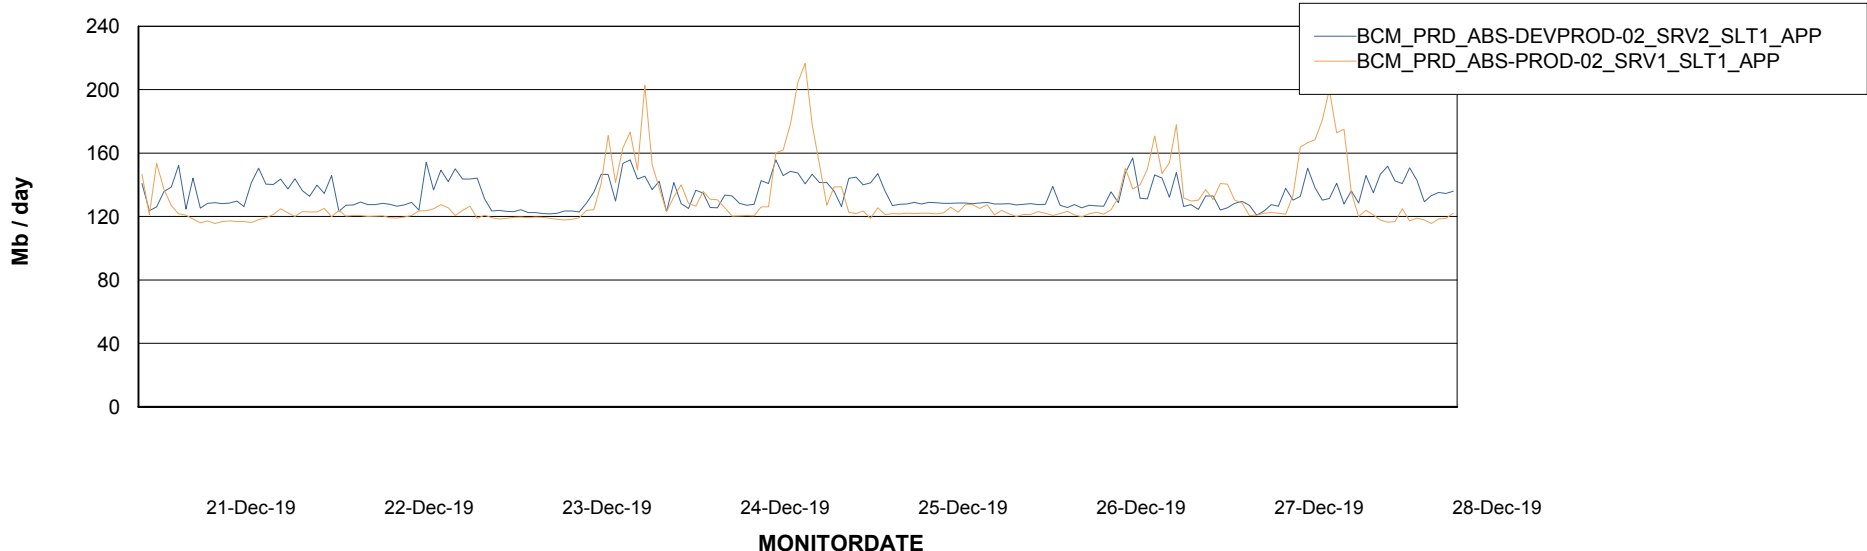

ABSSolute Application Server Services

Avg memory used per ABS Server Service