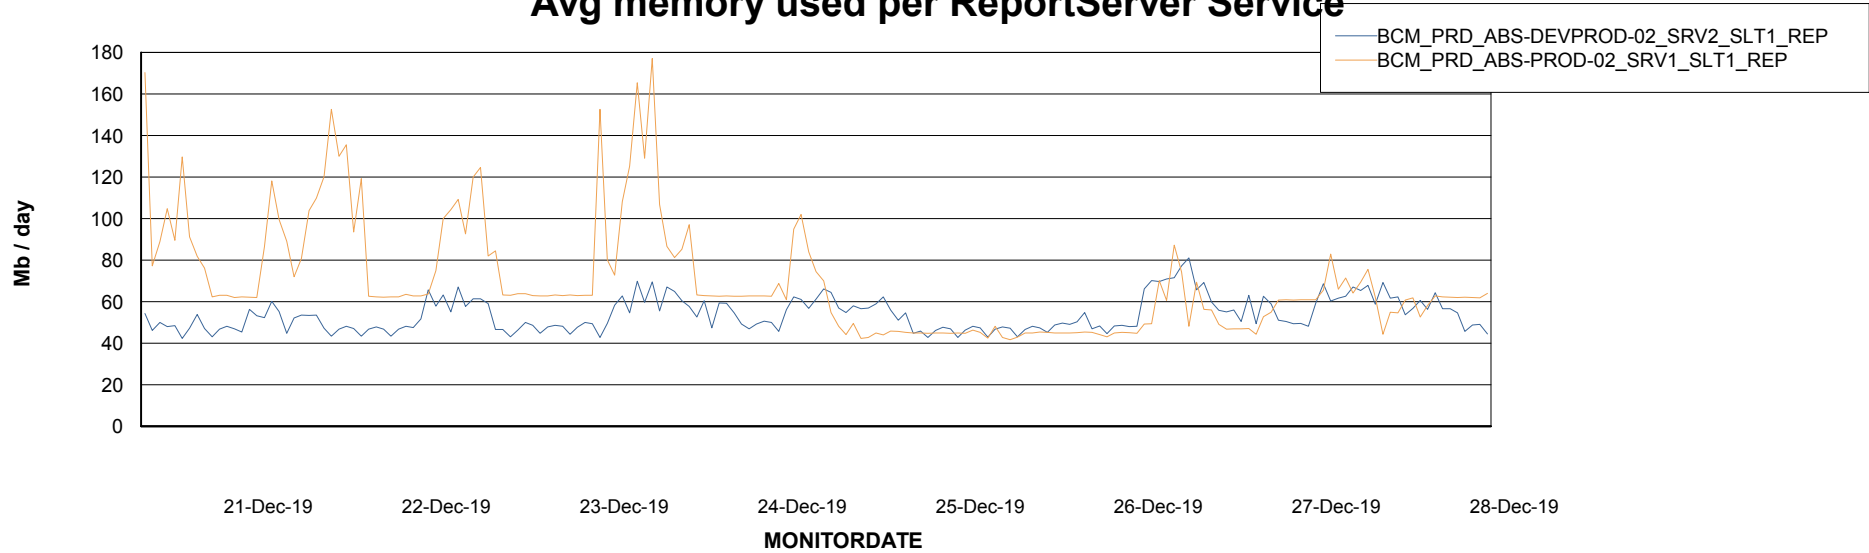

Avg memory used per ABS Server Service

Avg users per day per ABS server

Weekly SLA Customer Report

Customer BCM_Production
Database ID 81

ABSSolute Application ReportServer Services

Avg memory used per ReportServer Service