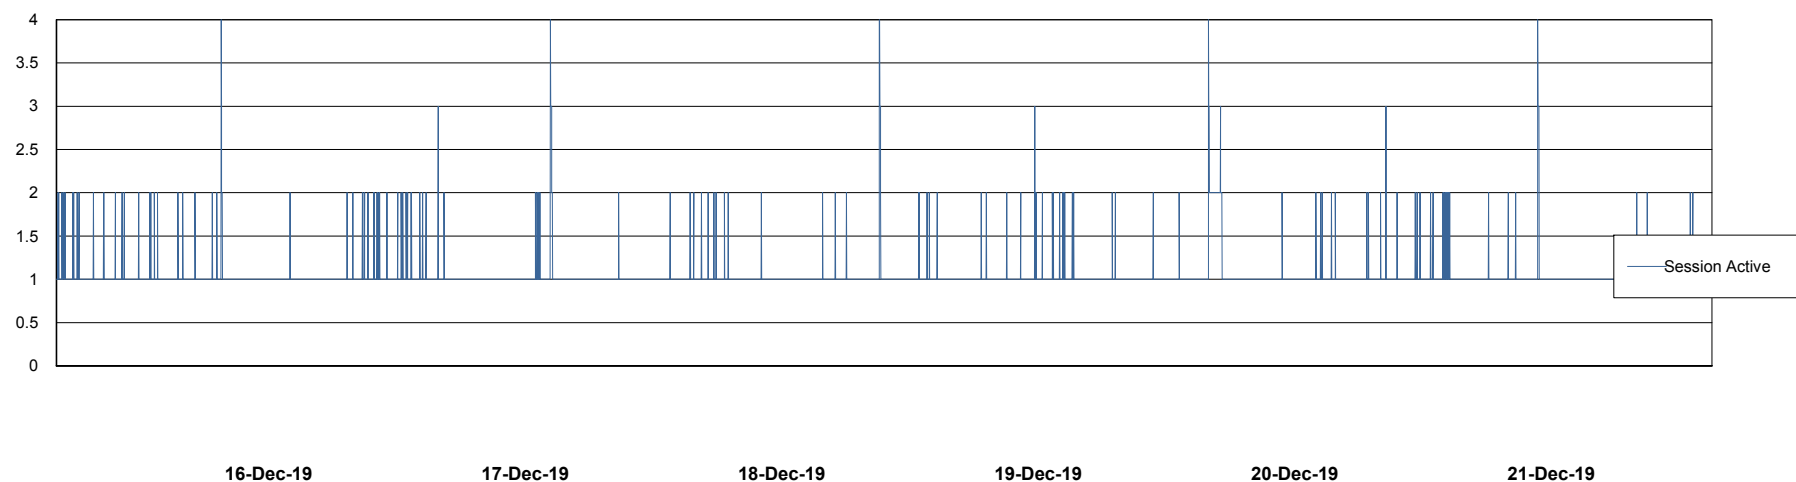

Weekly SLA Customer Report

Customer WBL_Production
Database ID 40

Harddisk Usage WBL_PRD_ORACLE1

	Free disk space on c: (%)	Total disk space on c: (Gb)	Free disk space on d: (%)	Total disk space on d: (Gb)	Free disk space on e: (%)	Total disk space on e: (Gb)	Free disk space on f: (%)	Total disk space on f: (Gb)
21-Dec-19	68	120	76	200	91	200	91	100
20-Dec-19	68	120	76	200	91	200	92	100
19-Dec-19	68	120	76	200	91	200	92	100
18-Dec-19	68	120	76	200	91	200	92	100
17-Dec-19	68	120	76	200	91	200	93	100
16-Dec-19	68	120	76	200	91	200	93	100
15-Dec-19	68	120	76	200	91	200	93	100

Harddisk Usage WBL_PRD_ORACLE2

	Free disk space on c: (%)	Total disk space on c: (Gb)	Free disk space on d: (%)	Total disk space on d: (Gb)	Free disk space on e: (%)	Total disk space on e: (Gb)	Free disk space on f: (%)	Total disk space on f: (Gb)
21-Dec-19	72	120	87	200	87	200	95	200
20-Dec-19	72	120	87	200	87	200	95	200
19-Dec-19	72	120	87	200	87	200	96	200
18-Dec-19	72	120	87	200	87	200	96	200
17-Dec-19	72	120	87	200	87	200	96	200
16-Dec-19	72	120	87	200	87	200	96	200
15-Dec-19	72	120	87	200	87	200	96	200

Weekly SLA Customer Report

Customer WBL_Production
Database ID 40

Database Performance WBLDB_Production

DB Processes Max 500
DB Sessions Max 772

Weekly SLA Customer Report

Customer WBL_Production
Database ID 40