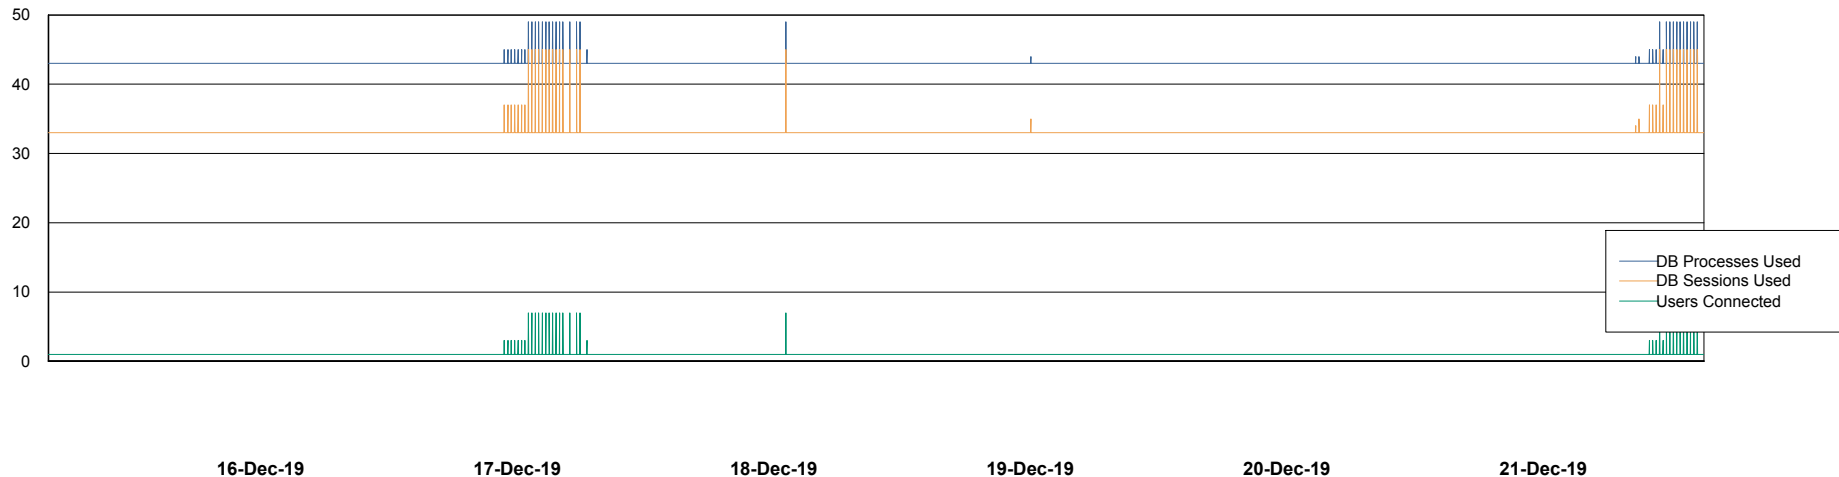

Weekly SLA Customer Report

Customer WBL_Production
Database ID 40

Database Performance WBLDB_Production

DB Processes Max 500
DB Sessions Max 772

Weekly SLA Customer Report

Customer WBL_Production
Database ID 40

Database Performance WBLDB_Standby

DB Processes Max 500
DB Sessions Max 772

Weekly SLA Customer Report

Customer WBL_Production
 Database ID 40

DATABASE SIZE WBLDB_Production

Database growth over last month