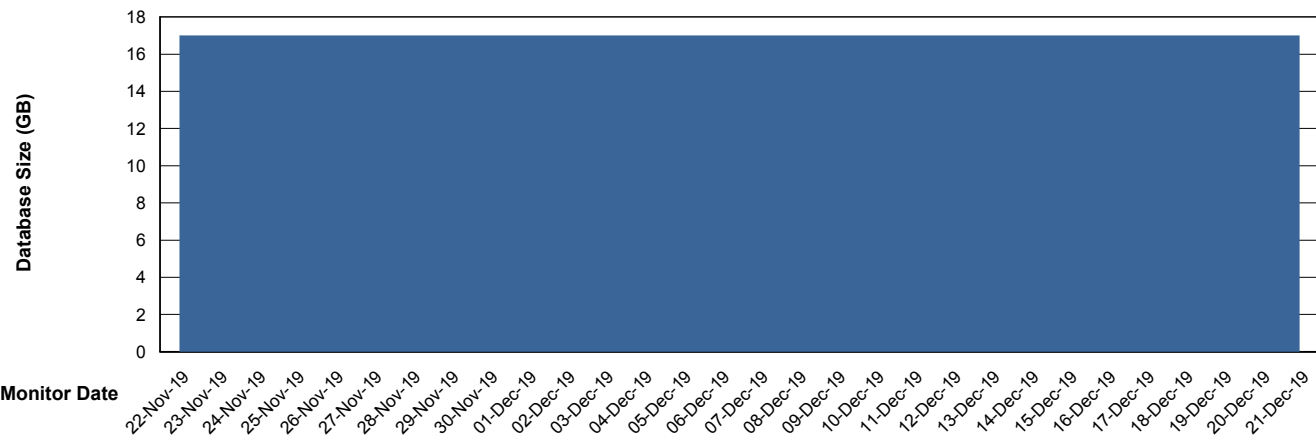

Database Performance WBLDB_Standby

DB Processes Max 500
DB Sessions Max 772

Weekly SLA Customer Report

Customer WBL_Production
 Database ID 40

DATABASE SIZE WBLDB_Production

Database growth over last month

Database Tablespace WBLDB_Production

Date	Tablespace Name	Filesize (Gb)	Usedsize (Gb)	Percentage free
21-Dec-19	ABSDATA	9	7	22
	INDX	12	9	25
20-Dec-19	ABSDATA	9	7	22
	INDX	12	9	25
19-Dec-19	ABSDATA	9	7	22
	INDX	12	9	25
18-Dec-19	ABSDATA	9	7	22
	INDX	12	9	25
17-Dec-19	ABSDATA	9	7	22
	INDX	12	9	25
16-Dec-19	ABSDATA	9	7	22
	INDX	12	9	25
15-Dec-19	ABSDATA	9	7	22
	INDX	12	9	25