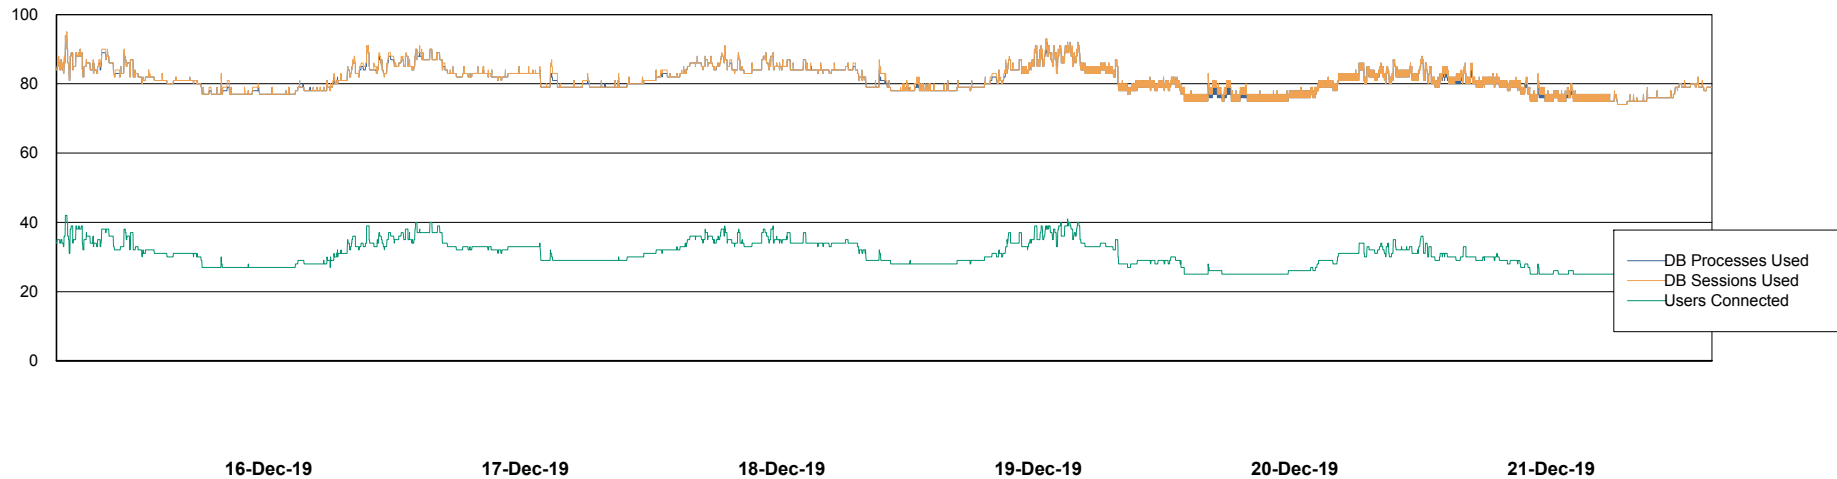

Harddisk Usage WBL_PRD_ORACLE2

	Free disk space on c: (%)	Total disk space on c: (Gb)	Free disk space on d: (%)	Total disk space on d: (Gb)	Free disk space on e: (%)	Total disk space on e: (Gb)	Free disk space on f: (%)	Total disk space on f: (Gb)
21-Dec-19	72	120	87	200	87	200	95	200
20-Dec-19	72	120	87	200	87	200	95	200
19-Dec-19	72	120	87	200	87	200	96	200
18-Dec-19	72	120	87	200	87	200	96	200
17-Dec-19	72	120	87	200	87	200	96	200
16-Dec-19	72	120	87	200	87	200	96	200
15-Dec-19	72	120	87	200	87	200	96	200

Weekly SLA Customer Report

Customer WBL_Production
Database ID 40

Database Performance WBLDB_Production

DB Processes Max 500
DB Sessions Max 772

Weekly SLA Customer Report

Customer WBL_Production
Database ID 40