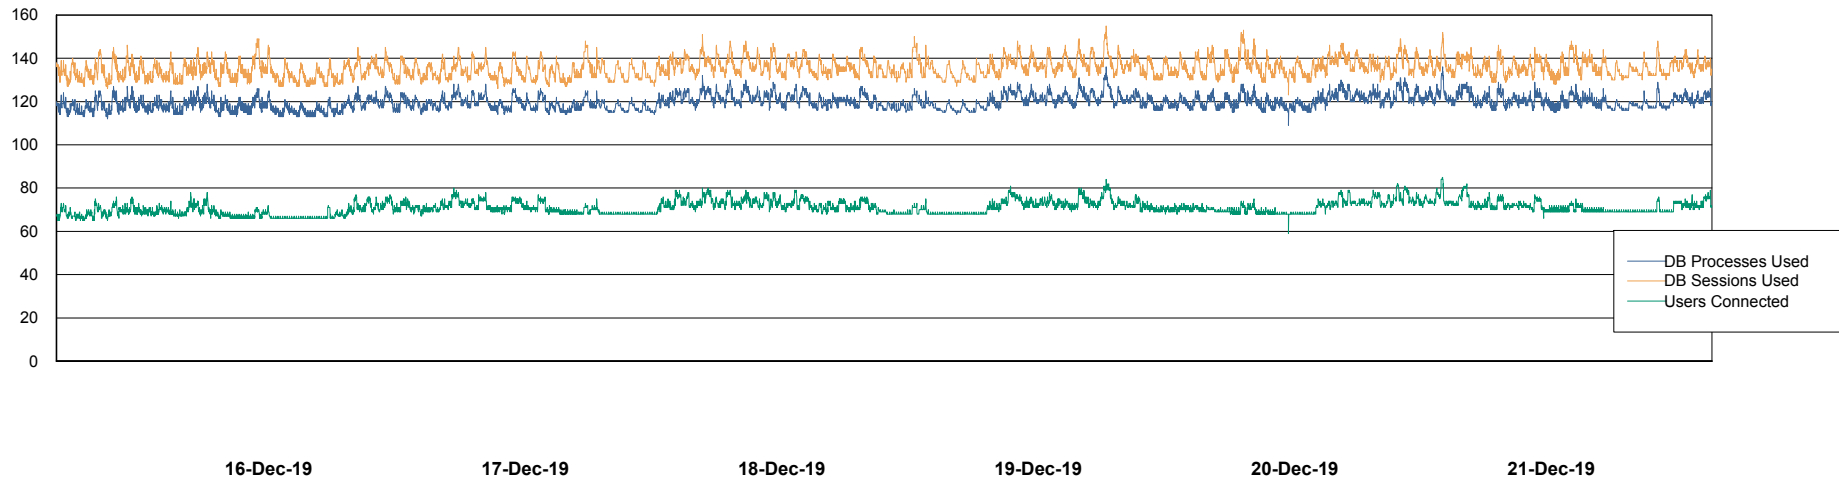

Database Performance VOSDB_Production

DB Processes Max 500
DB Sessions Max 772