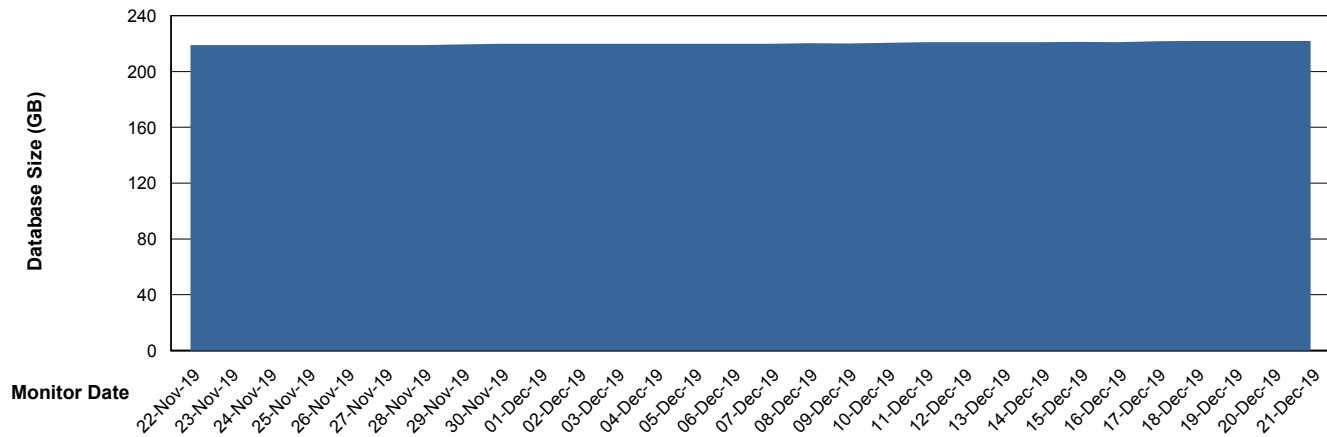

Weekly SLA Customer Report

Customer VOS_Production
Database ID 68

DATABASE SIZE VOSBIDB_Production

Database growth over last month

DATABASE SIZE VOSDB_Production

Database growth over last month

Weekly SLA Customer Report

Customer VOS_Production
Database ID 68

Database Tablespace VOSBIDB_Production

Date	Tablespace Name	Filesize (Gb)	Usedsize (Gb)	Percentage free
21-Dec-19	ABSDATA	44	39	11
	INDX	66	56	15
20-Dec-19	ABSDATA	44	39	11
	INDX	66	56	15
19-Dec-19	ABSDATA	44	39	11
	INDX	66	56	15
18-Dec-19	ABSDATA	44	39	11
	INDX	66	56	15
17-Dec-19	ABSDATA	44	38	14
	INDX	66	56	15
16-Dec-19	ABSDATA	44	38	14
	INDX	66	56	15
15-Dec-19	ABSDATA	44	38	14
	INDX	66	56	15