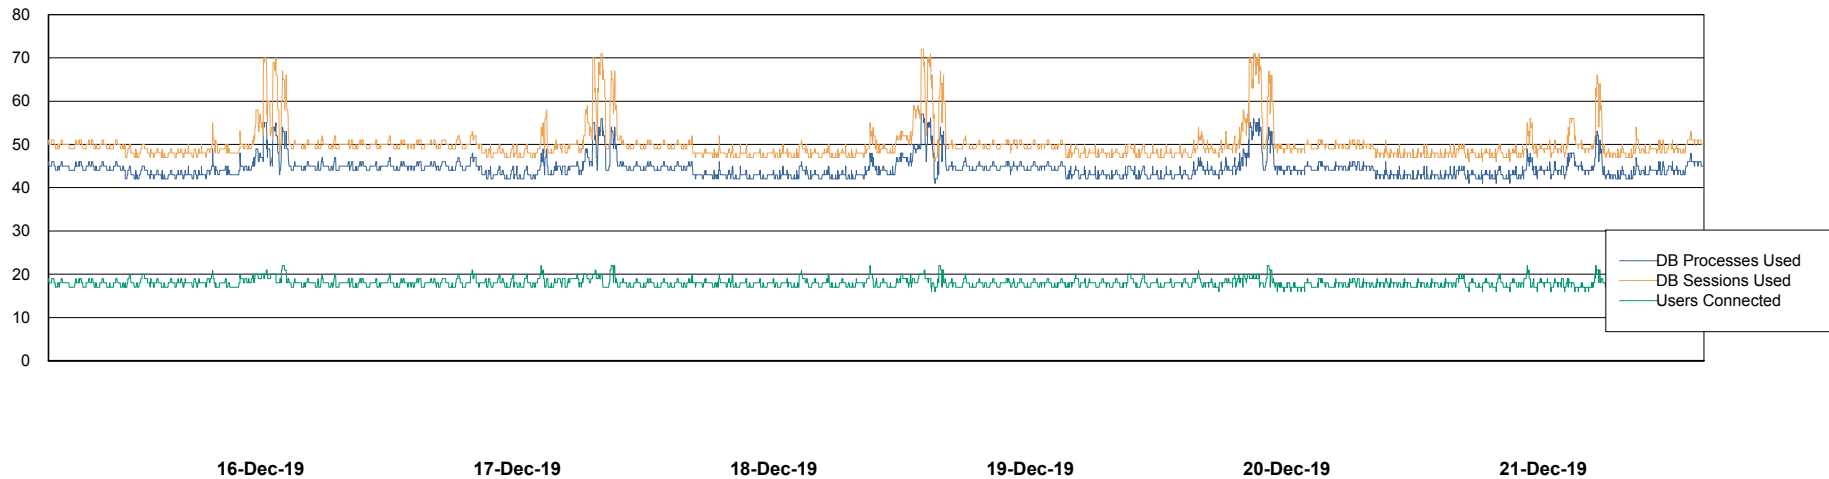

Harddisk Usage VOS_ABSWEB2

	Free disk space on / (%)	Total disk space on / (Gb)	Used disk space on / (Gb)	Total disk space on /home (Gb)	Used disk space on /home (Gb)	Free disk space on /opt (%)	Total disk space on /opt (Gb)	Used disk space on /opt (Gb)	Total disk space on /tmp (Gb)	Used disk space on /tmp (Gb)
21-Dec-19	80	50	10	50	10	80	50	10	50	10
20-Dec-19	80	50	10	50	10	80	50	10	50	10
19-Dec-19	80	50	10	50	10	80	50	10	50	10
18-Dec-19	80	50	10	50	10	80	50	10	50	10
17-Dec-19	80	50	10	50	10	80	50	10	50	10
16-Dec-19	80	50	10	50	10	80	50	10	50	10
15-Dec-19	80	50	10	50	10	80	50	10	50	10

Weekly SLA Customer Report

Customer VOS_Production
Database ID 68

Database Performance VOSBIDB_Production

DB Processes Max 500
DB Sessions Max 772

Weekly SLA Customer Report

Customer VOS_Production
Database ID 68