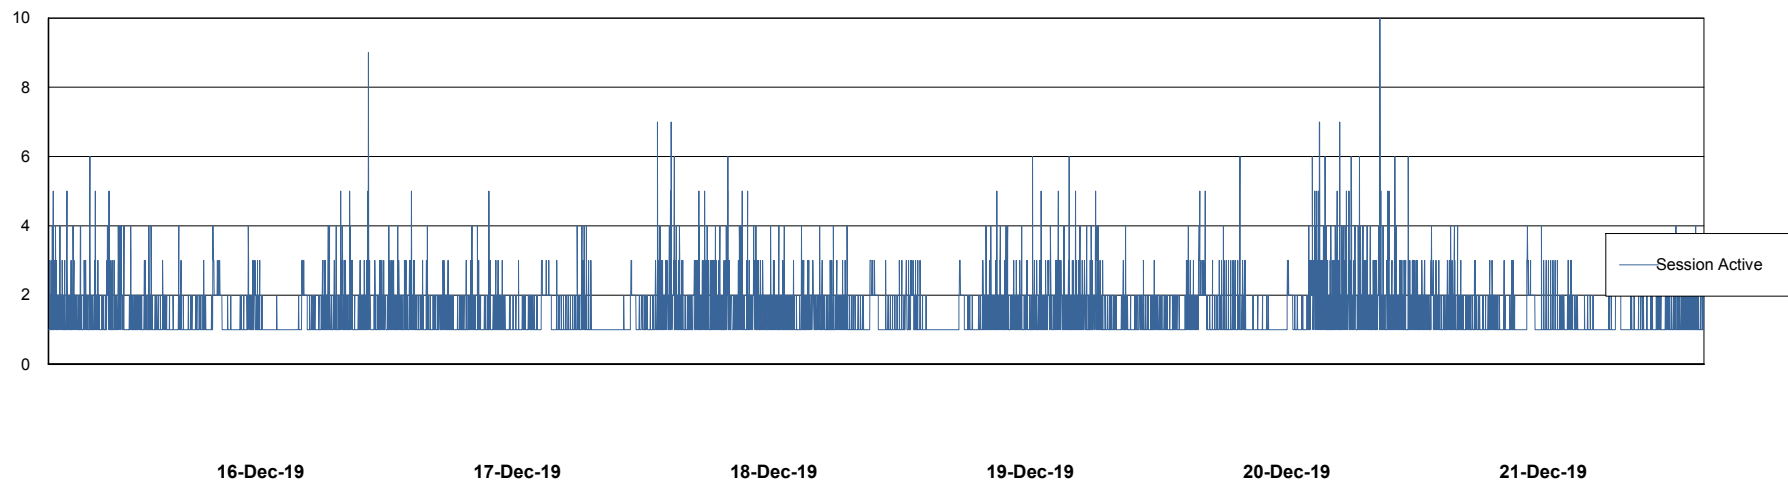

Database Performance VOSDB_Production

DB Processes Max 500
DB Sessions Max 772