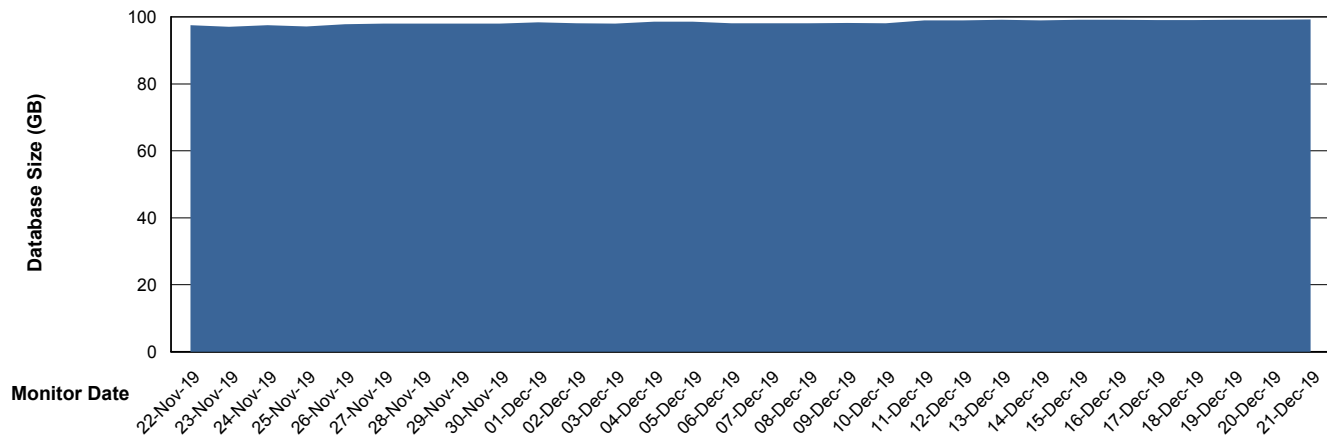

Database Performance VOSDB_Production

DB Processes Max 500
DB Sessions Max 772

Weekly SLA Customer Report

Customer VOS_Production
Database ID 68

Database Performance VOSDB_Standby

DB Processes Max 300
DB Sessions Max 472

Weekly SLA Customer Report

Customer VOS_Production
Database ID 68

DATABASE SIZE VOSBIDB_Production

Database growth over last month

DATABASE SIZE VOSDB_Production

Database growth over last month

Weekly SLA Customer Report