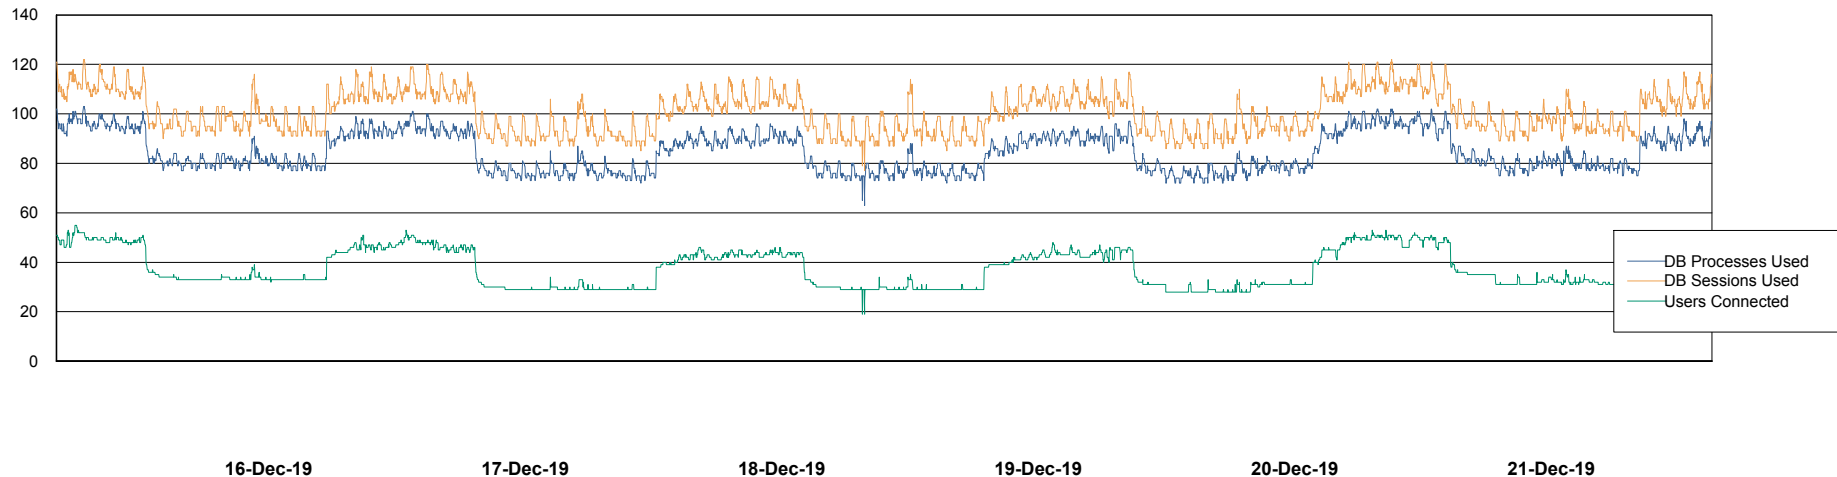

Database Performance ABSVEN06 Primary DB 2019

DB Processes Max 300
DB Sessions Max 472