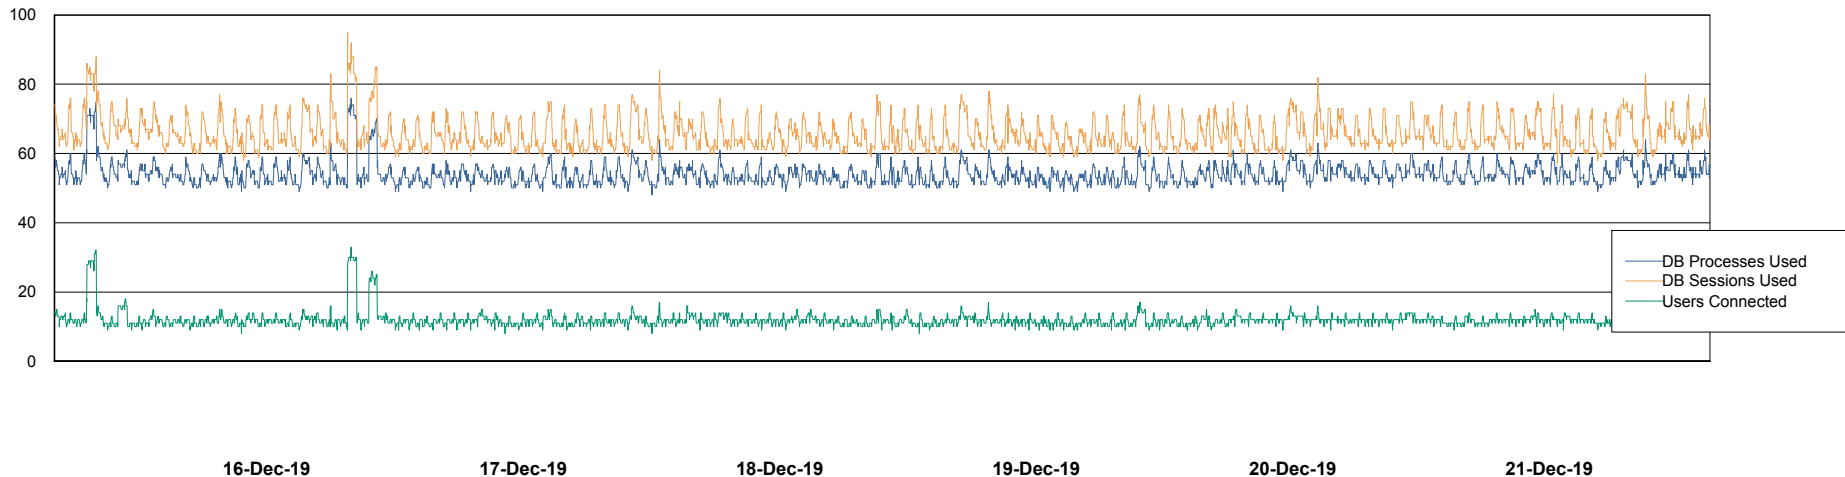

Database Performance VENDB_BI

DB Processes Max 500
DB Sessions Max 772