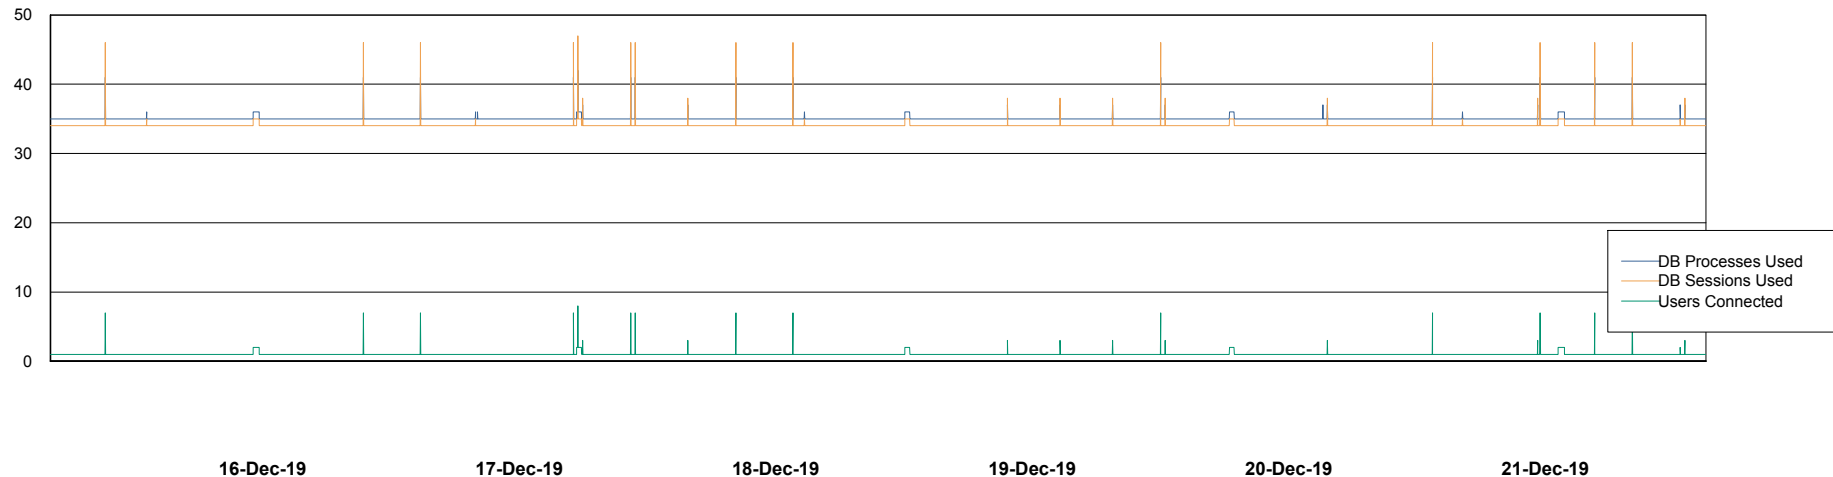

Database Performance ABSVEN07 Standby DB 2019

DB Processes Max 300
DB Sessions Max 472