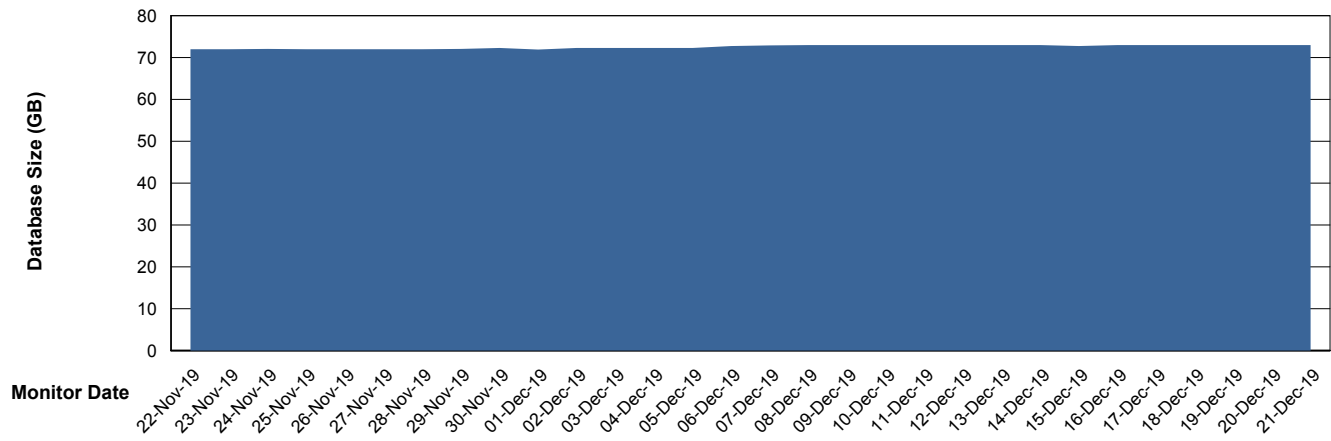

# Weekly SLA Customer Report

Customer VEN\_Production  
Database ID 35

DATABASE SIZE ABSVEN06 Primary DB 2019

### Database growth over last month

DATABASE SIZE VENDB\_BI

### Database growth over last month