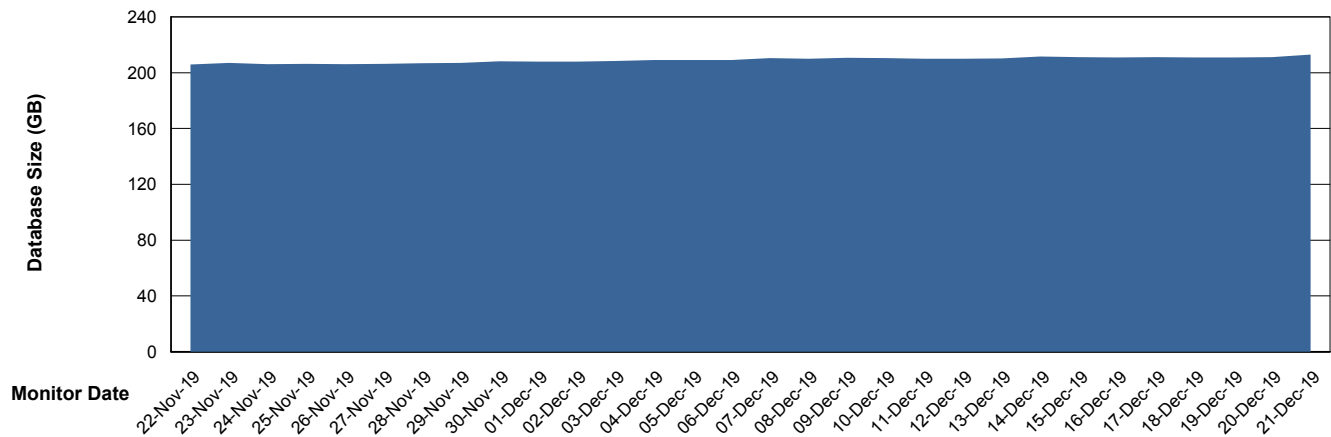

DATABASE SIZE ABSVEN06 Primary DB 2019

Database growth over last month