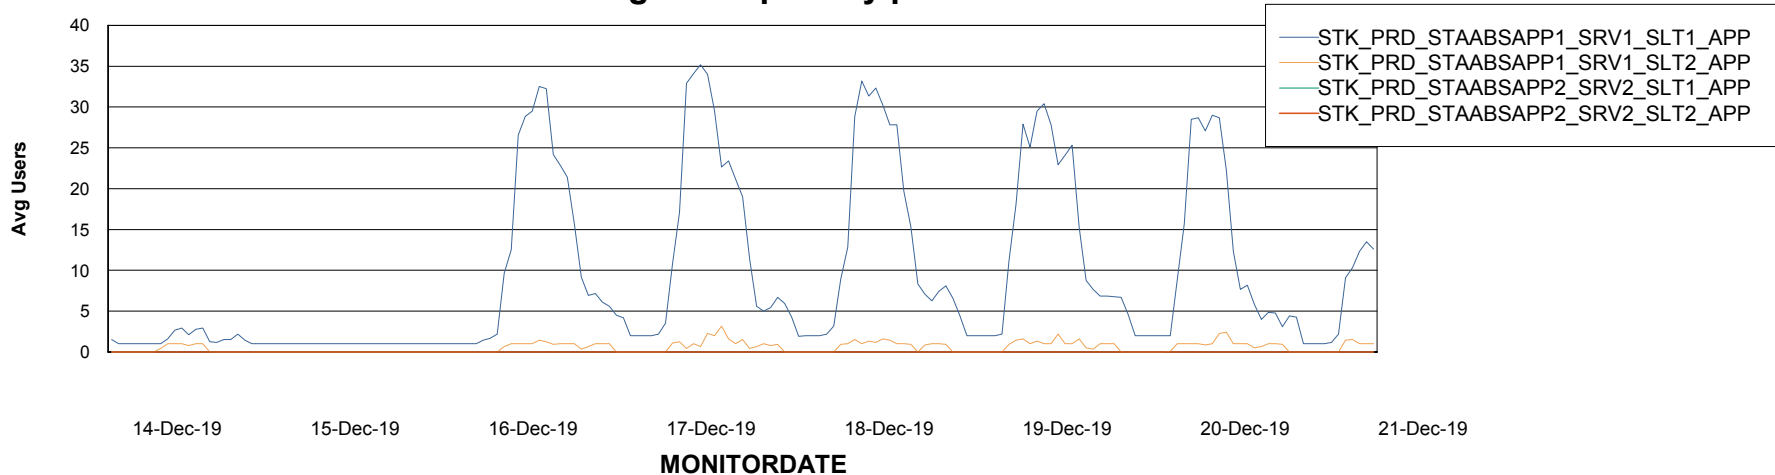

Weekly SLA Customer Report

Customer STK_Production
Database ID 82

ABSSolute Application Server Services

Avg memory used per ABS Server Service

Avg users per day per ABS server

Weekly SLA Customer Report

Customer STK_Production
Database ID 82