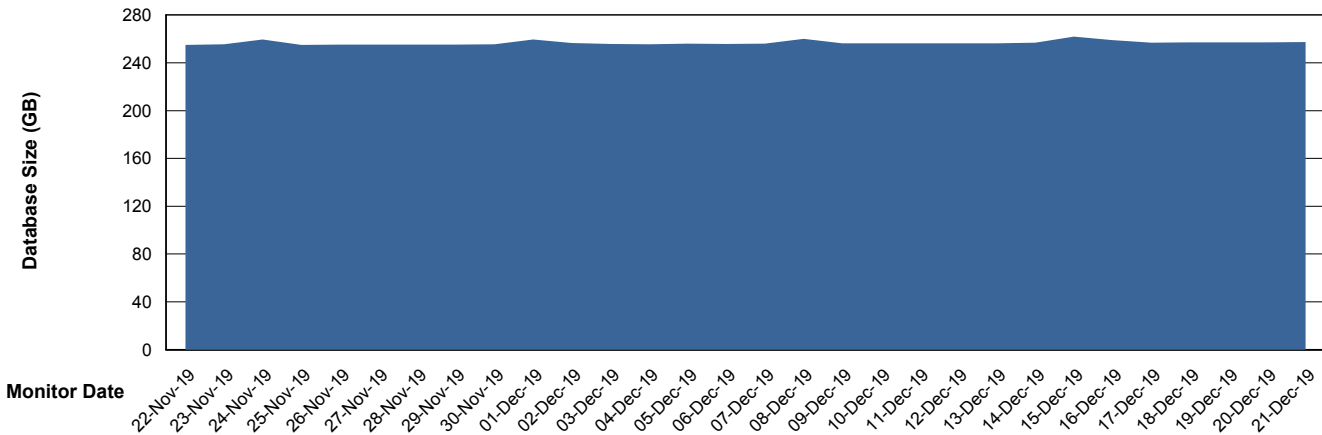

Database Performance STKDB_ABS1SB Standby Database

DB Processes Max 500
DB Sessions Max 774

Weekly SLA Customer Report

Customer STK_Production
 Database ID 82

DATABASE SIZE STKDB_ABS1 Production Database

Database growth over last month