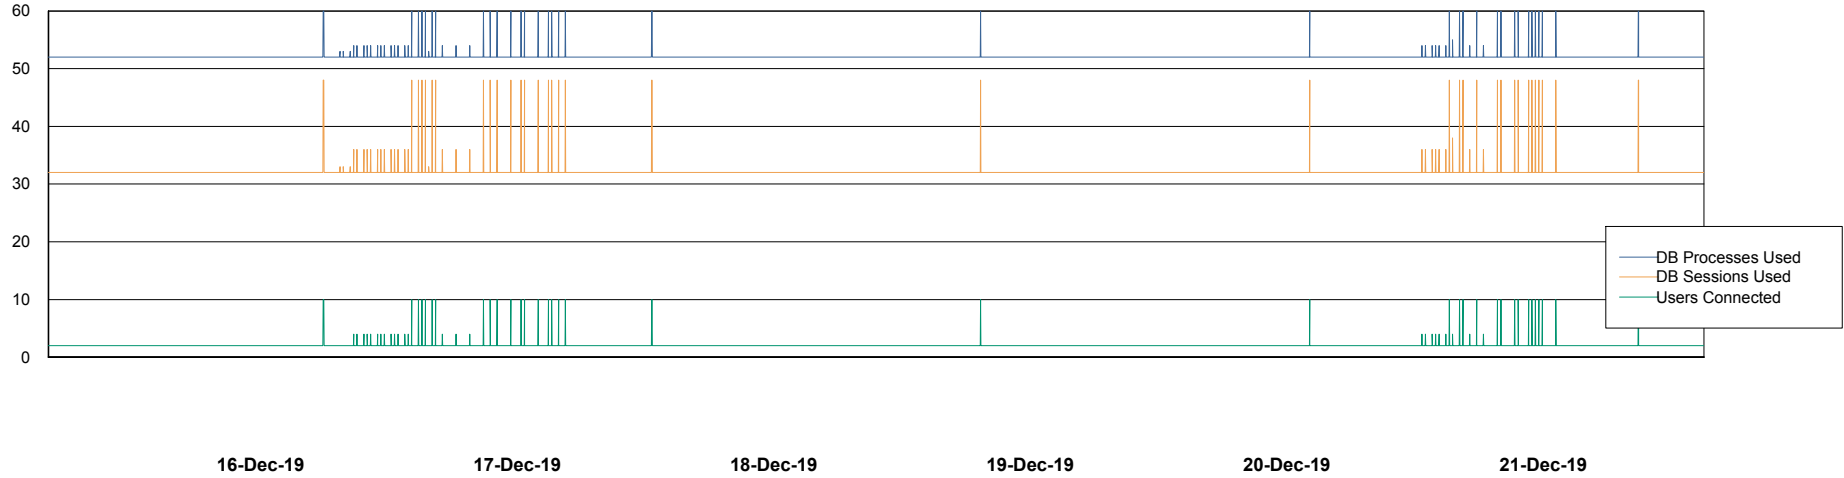

Weekly SLA Customer Report

Customer STK_Production
Database ID 82

Database Performance STKDB_ABS1 Production Database

DB Processes Max 500
DB Sessions Max 776

Weekly SLA Customer Report

Customer STK_Production
Database ID 82

Database Performance STKDB_ABS1SB Standby Database

DB Processes Max 500
DB Sessions Max 774

Weekly SLA Customer Report

Customer STK_Production
 Database ID 82

DATABASE SIZE STKDB_ABS1 Production Database

Database growth over last month