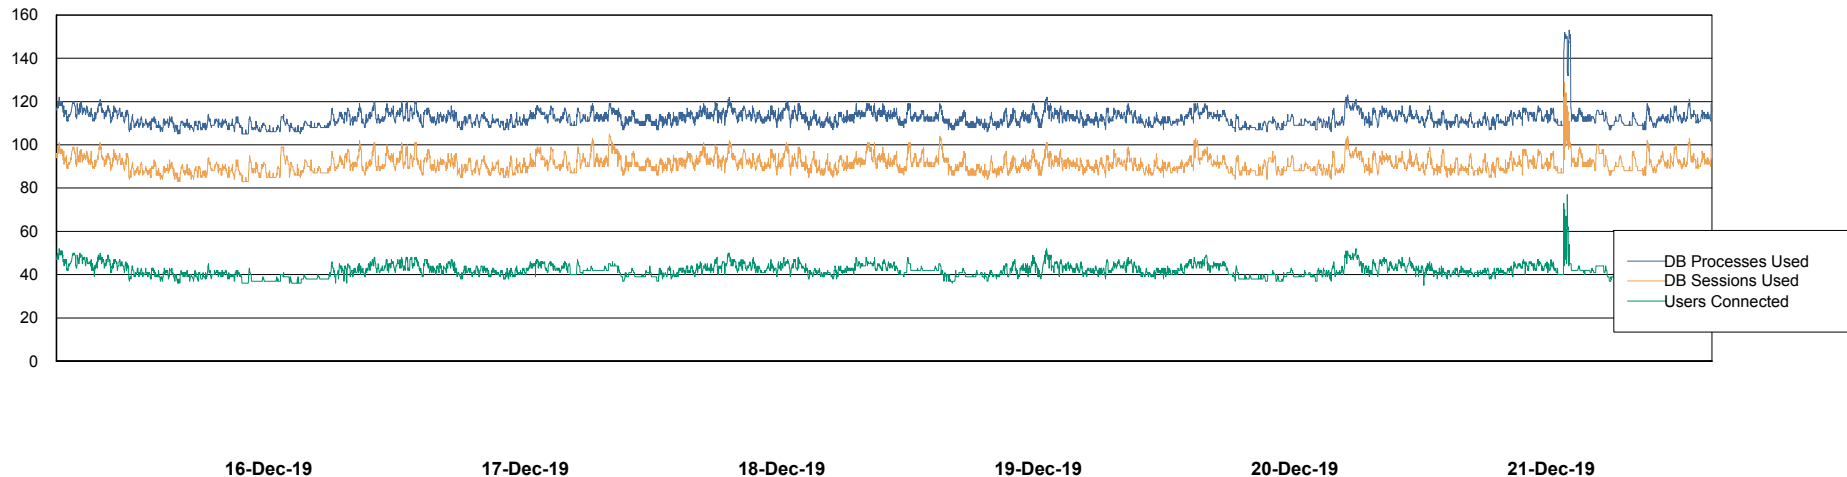

Database Performance STKDB_ABS1 Production Database

DB Processes Max 500
DB Sessions Max 776