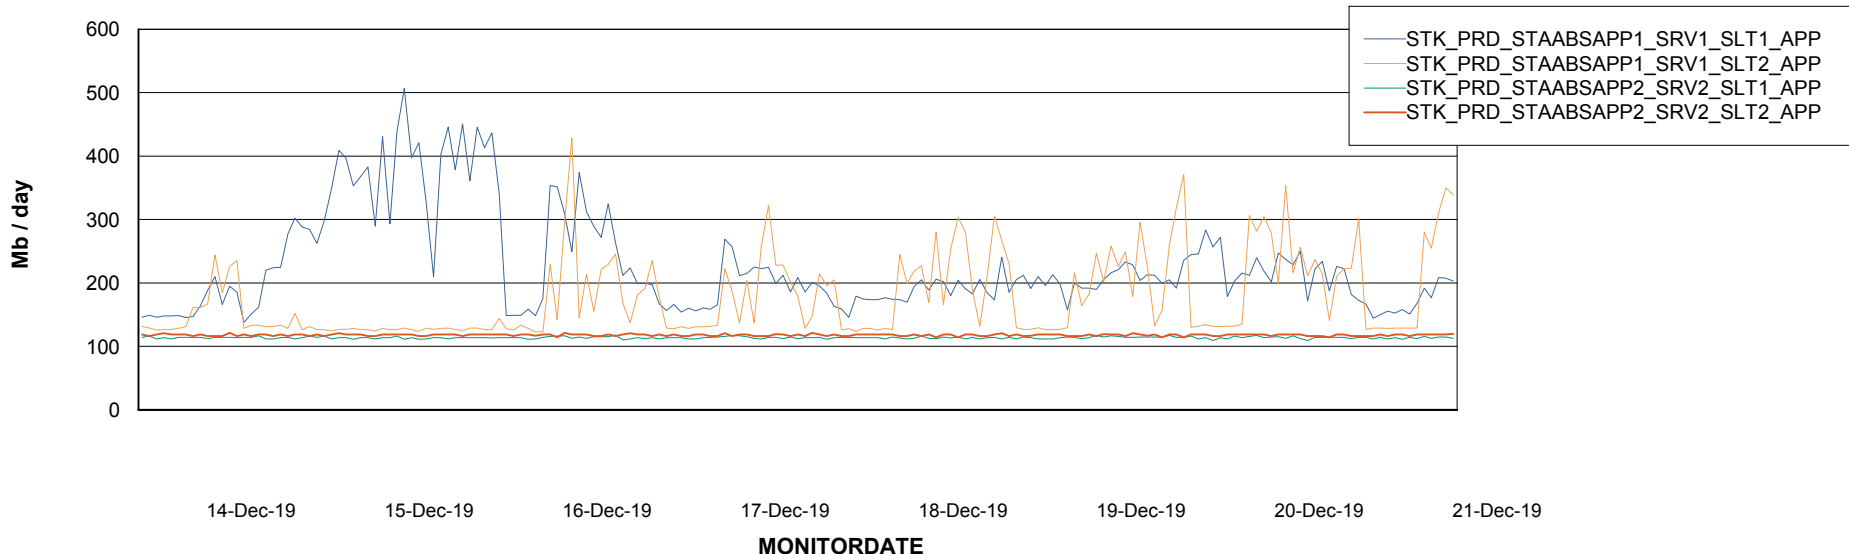

ABSSolute Application Server Services

Avg memory used per ABS Server Service