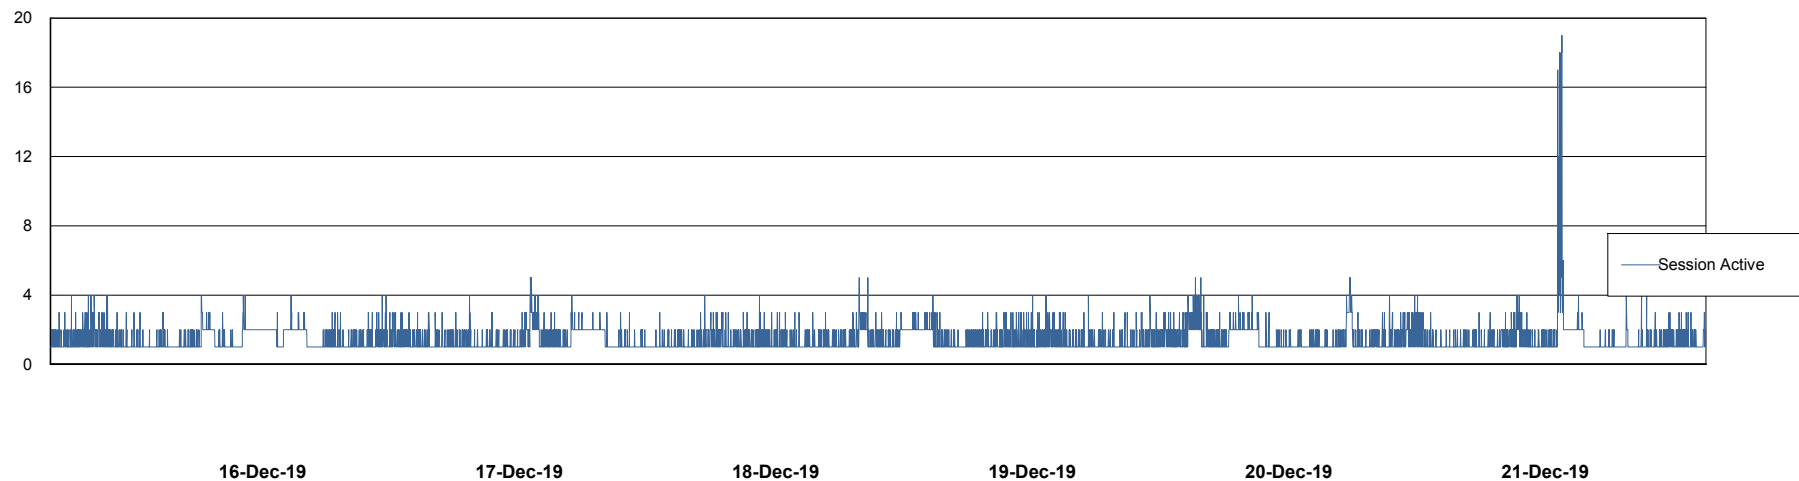

Weekly SLA Customer Report

Customer STK_Production
Database ID 82

Harddisk Usage STK_STAABSDB2 Standby DB Server

| | Free disk space on c: (%) | Total disk space on c: (Gb) | Free disk space on d: (%) | Total disk space on d: (Gb) | Free disk space on e: (%) | Total disk space on e: (Gb) |
|-----------|---------------------------|-----------------------------|---------------------------|-----------------------------|---------------------------|-----------------------------|
| 21-Dec-19 | 72 | 99 | 45 | 350 | 28 | 1,000 |
| 20-Dec-19 | 72 | 99 | 46 | 350 | 28 | 1,000 |
| 19-Dec-19 | 72 | 99 | 46 | 350 | 28 | 1,000 |
| 18-Dec-19 | 72 | 99 | 45 | 350 | 28 | 1,000 |
| 17-Dec-19 | 72 | 99 | 44 | 350 | 28 | 1,000 |
| 16-Dec-19 | 72 | 99 | 44 | 350 | 28 | 1,000 |
| 15-Dec-19 | 72 | 99 | 45 | 350 | 28 | 1,000 |

Weekly SLA Customer Report

Customer STK_Production
Database ID 82

Database Performance STKDB_ABS1 Production Database

DB Processes Max 500
DB Sessions Max 776

Weekly SLA Customer Report

Customer STK_Production
Database ID 82