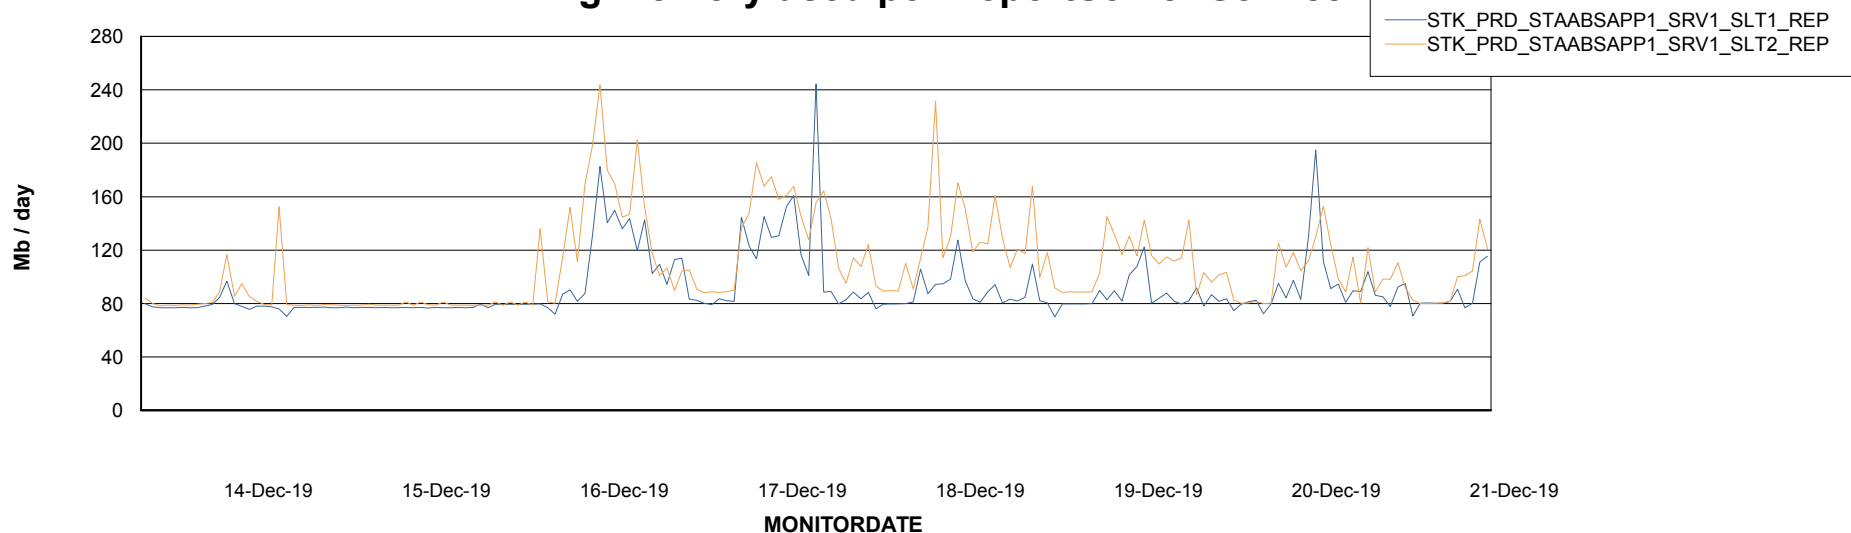

ABSSolute Application ReportServer Services

Avg memory used per ReportServer Service