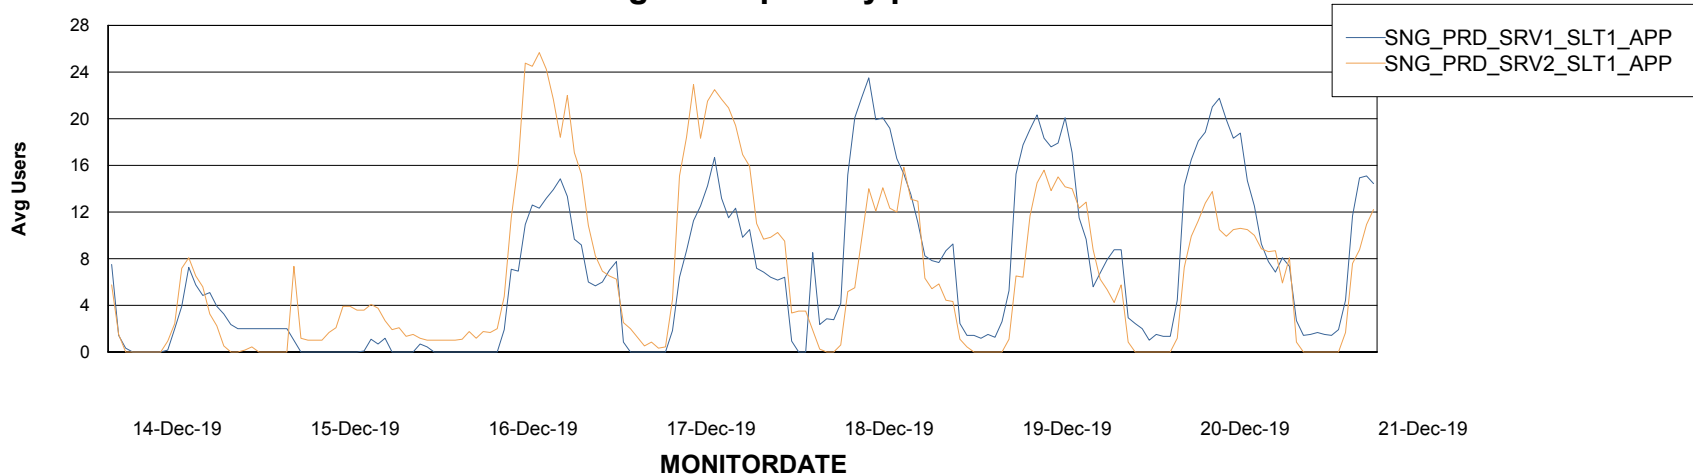

Avg users per day per ABS server