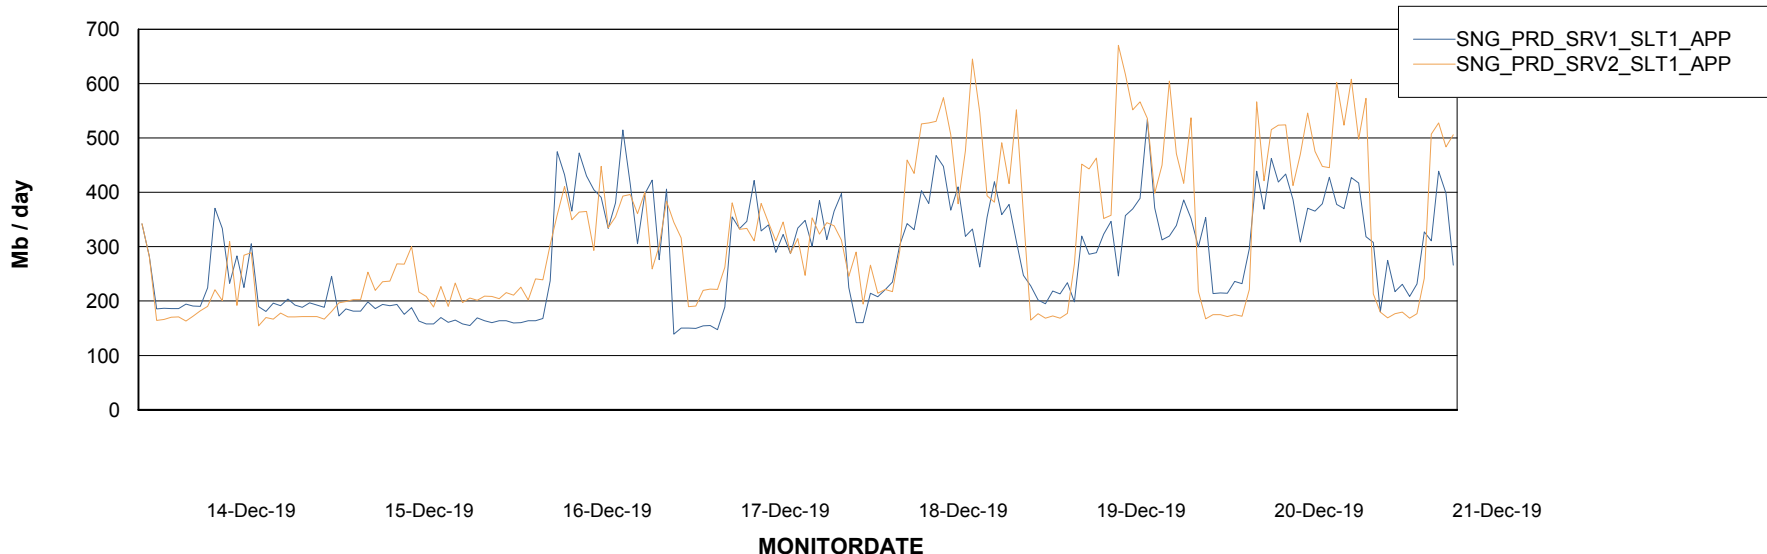

ABSSolute Application Server Services

Avg memory used per ABS Server Service