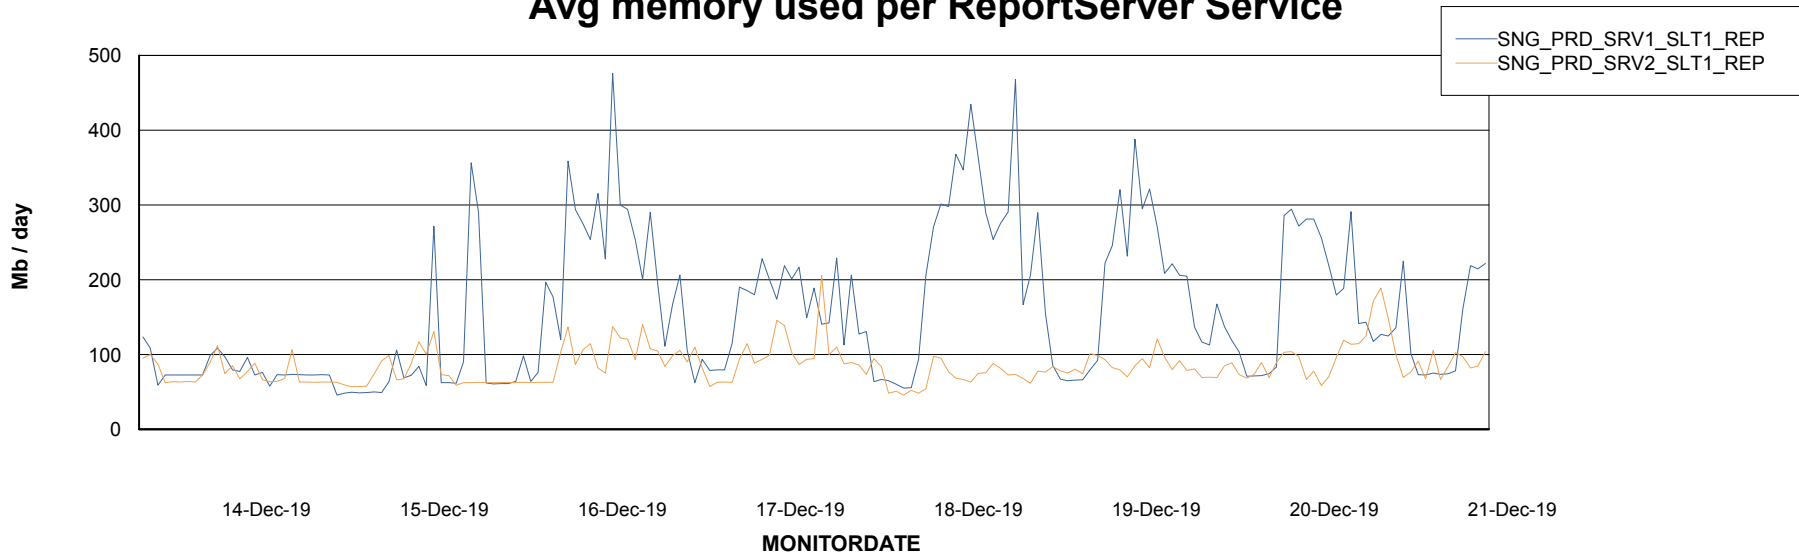

ABSSolute Application ReportServer Services

Avg memory used per ReportServer Service