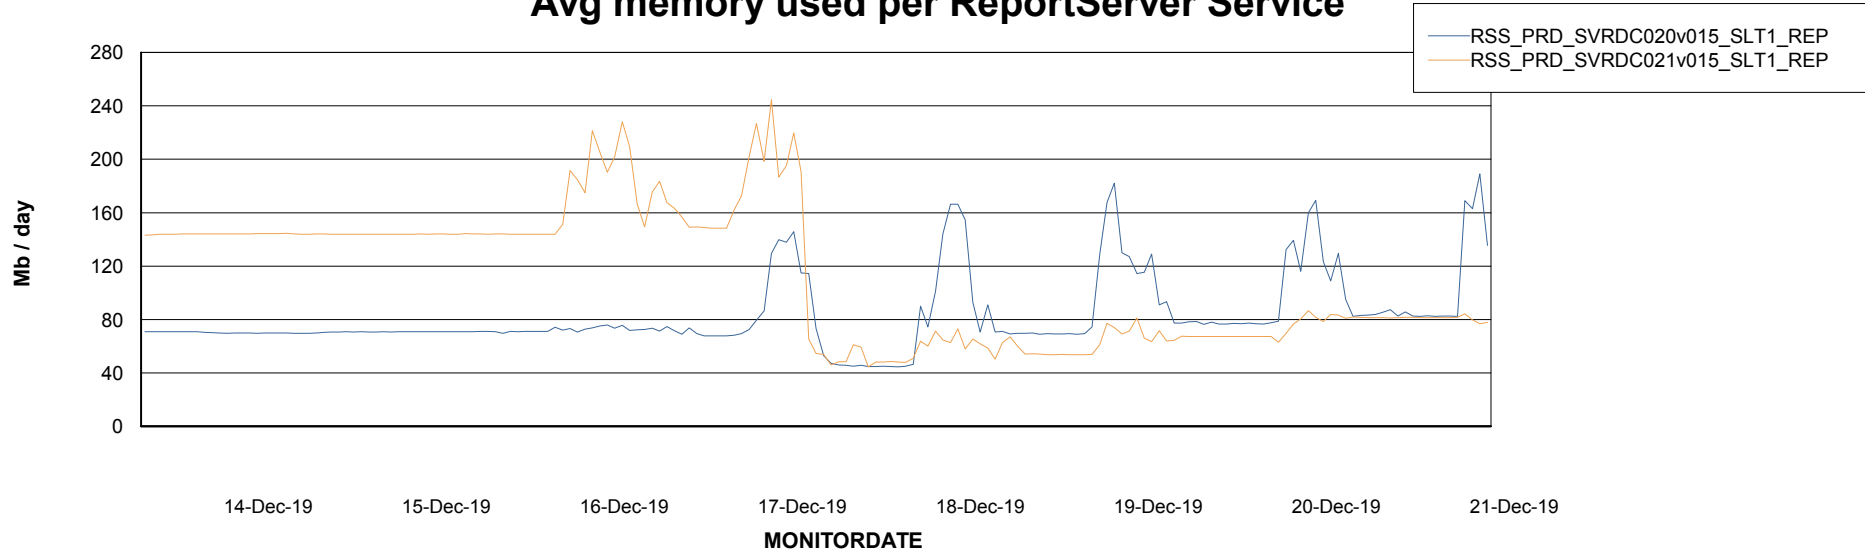

ABSSolute Application ReportServer Services

Avg memory used per ReportServer Service