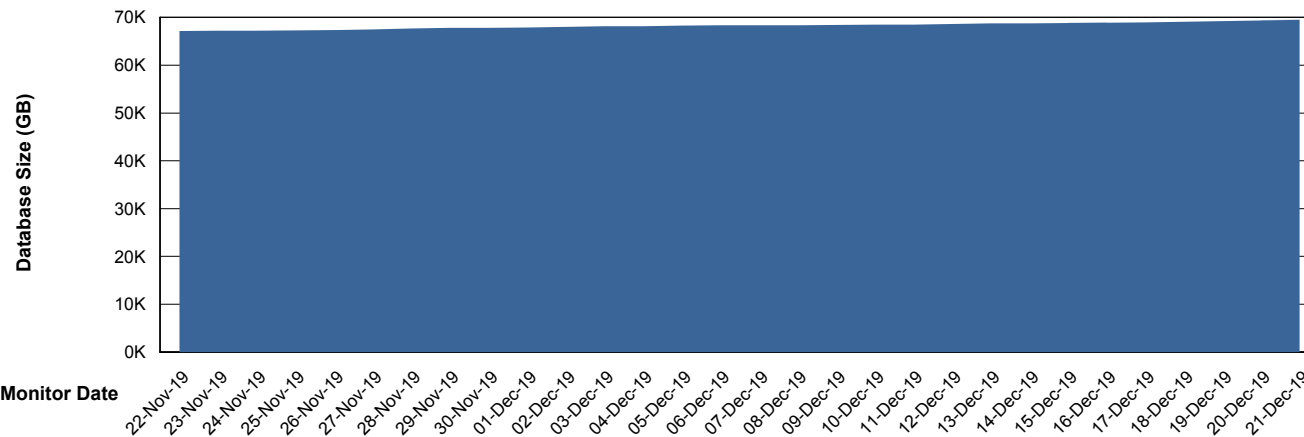

DATABASE SIZE RSSDB_Production

Database growth over last month