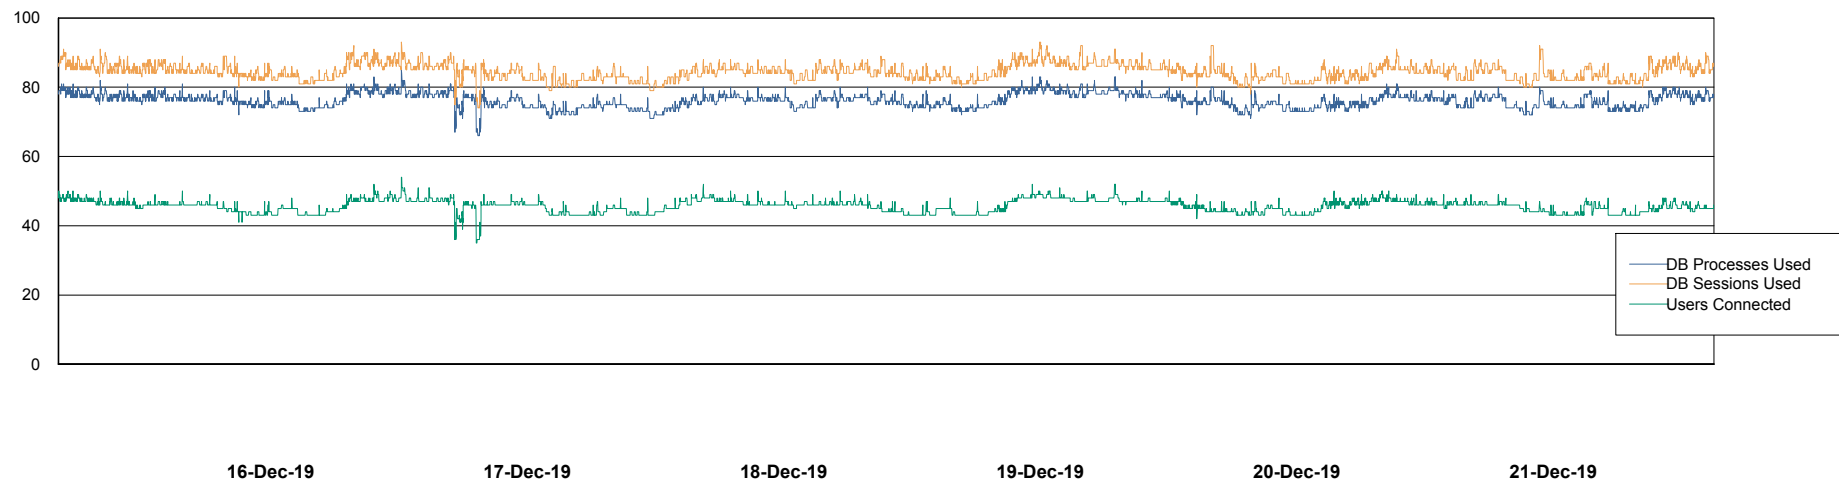

Database Performance RSSDB_Production