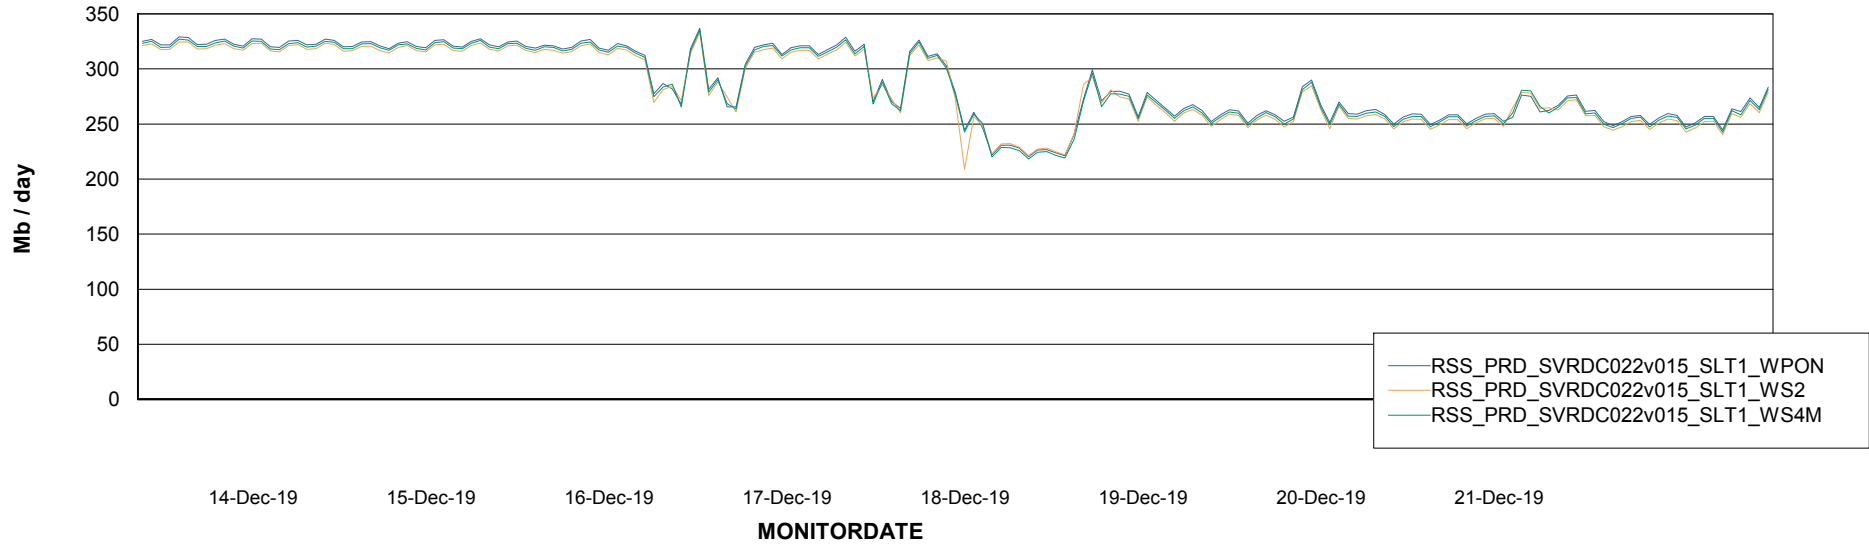

ABSSolute Web Component Services

Avg memory used per ABS Web component