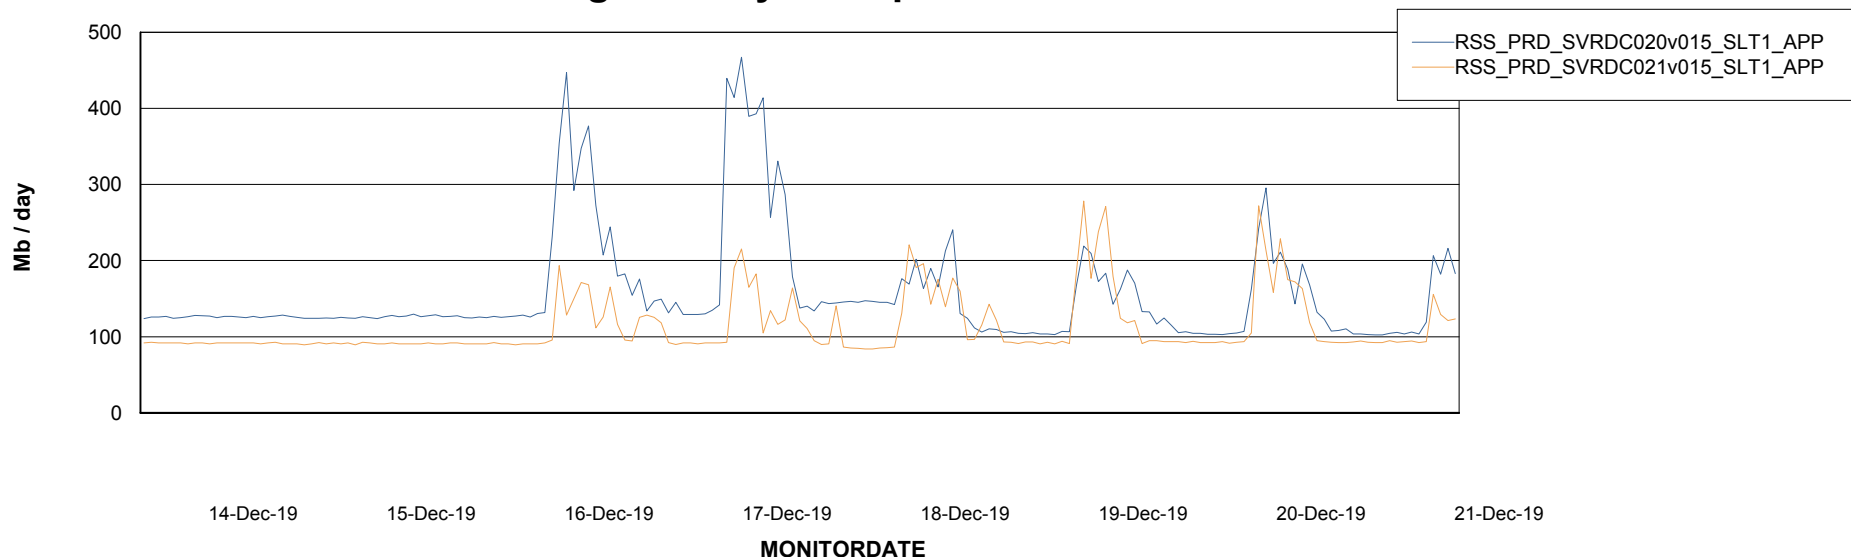

ABSSolute Application Server Services

Avg memory used per ABS Server Service