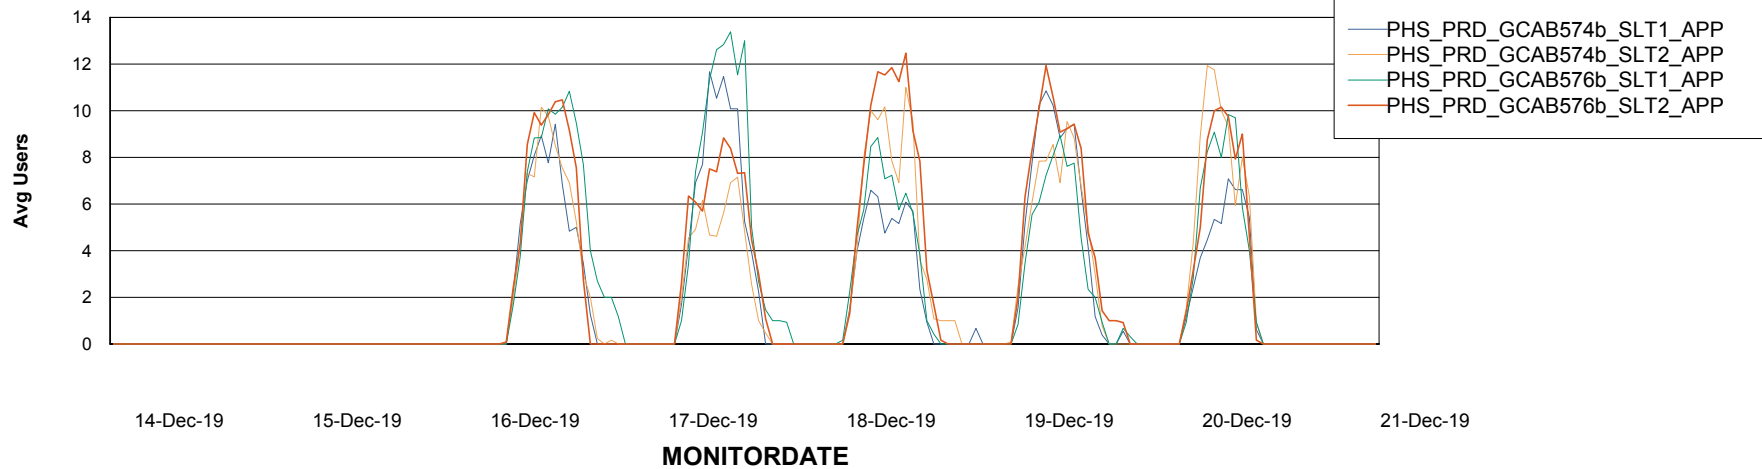

Avg users per day per ABS server