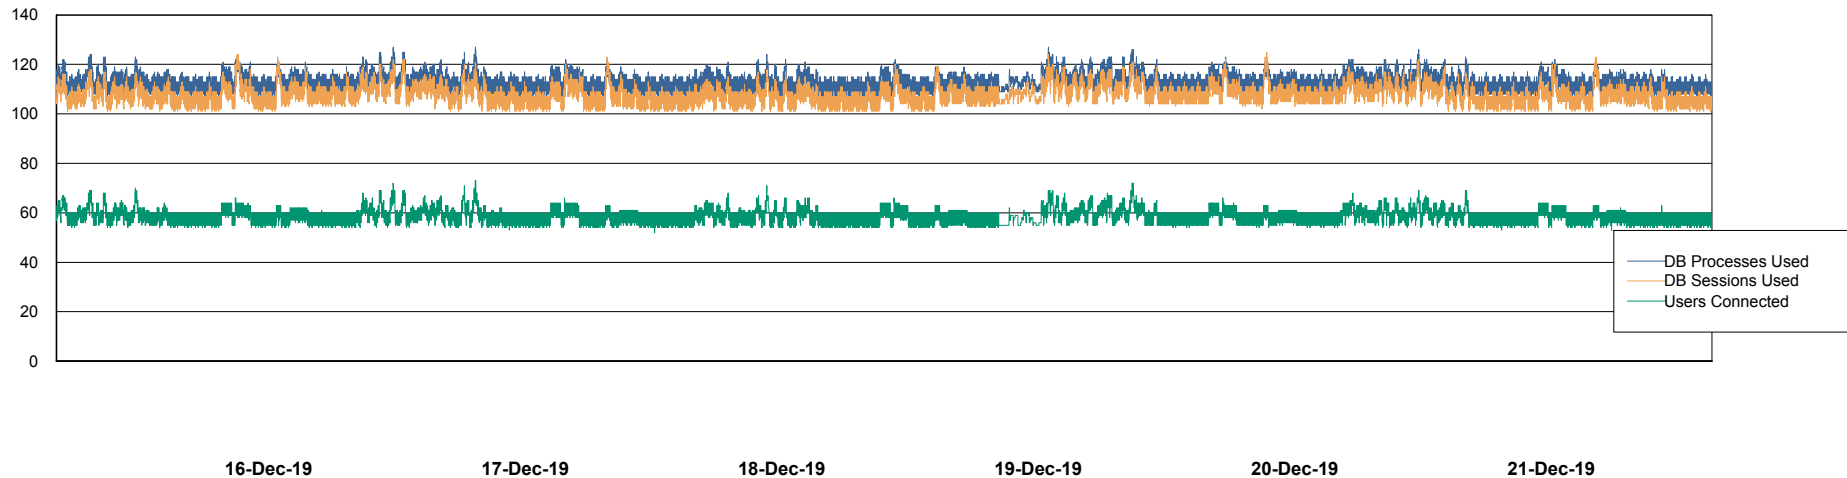

Database Performance PHSDB_Production

DB Processes Max 500
DB Sessions Max 772