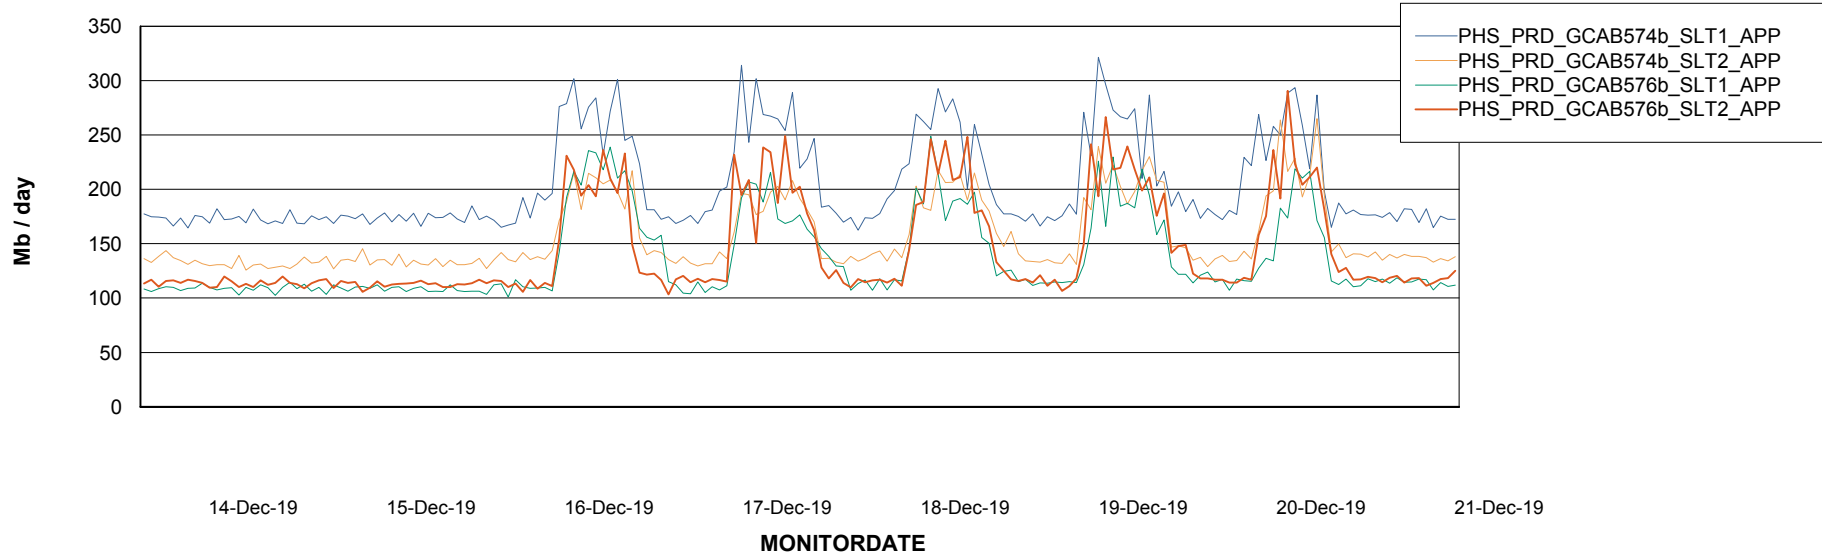

ABSSolute Application Server Services

Avg memory used per ABS Server Service