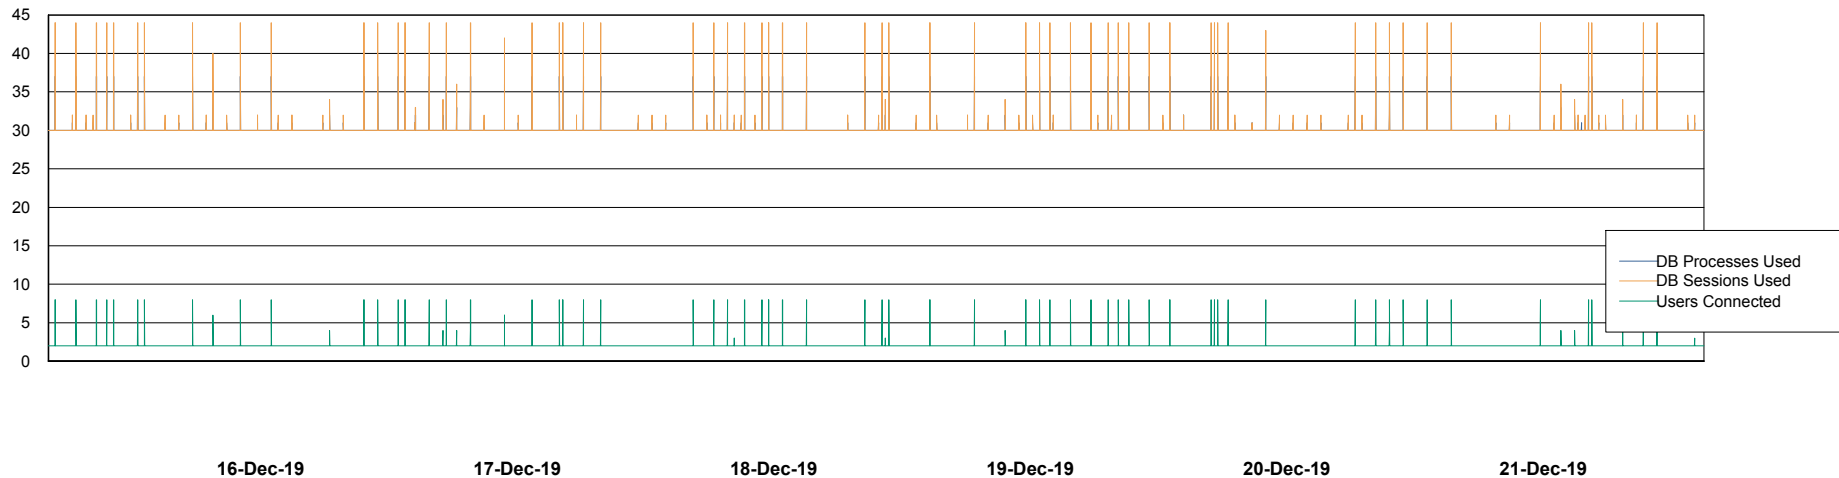

DB Processes Max 500
DB Sessions Max 772

Weekly SLA Customer Report

Customer PHS_Production
Database ID 47

Database Performance PHSDB_Standby

DB Processes Max 500
DB Sessions Max 772

Weekly SLA Customer Report