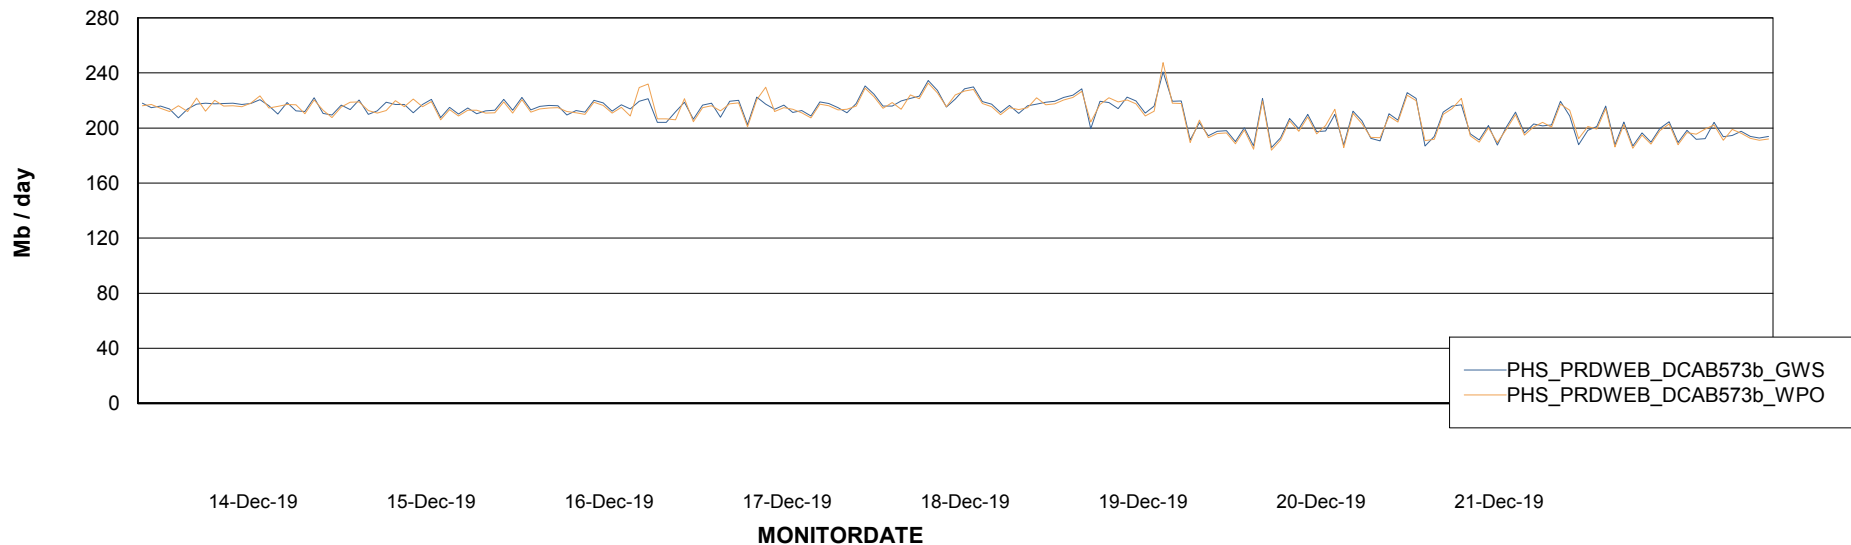

ABSSolute Web Component Services

Avg memory used per ABS Web component