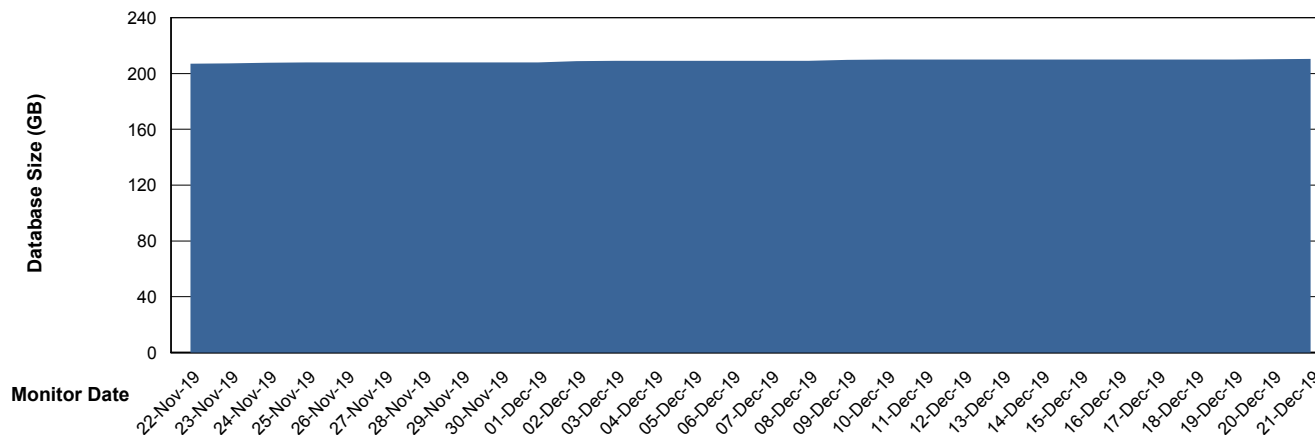

Customer PHS_Production
Database ID 47

DATABASE SIZE PHS_BI_DB (new 2019)

Database growth over last month

DATABASE SIZE PHSDB_Production

Database growth over last month

Weekly SLA Customer Report

Customer PHS_Production
Database ID 47