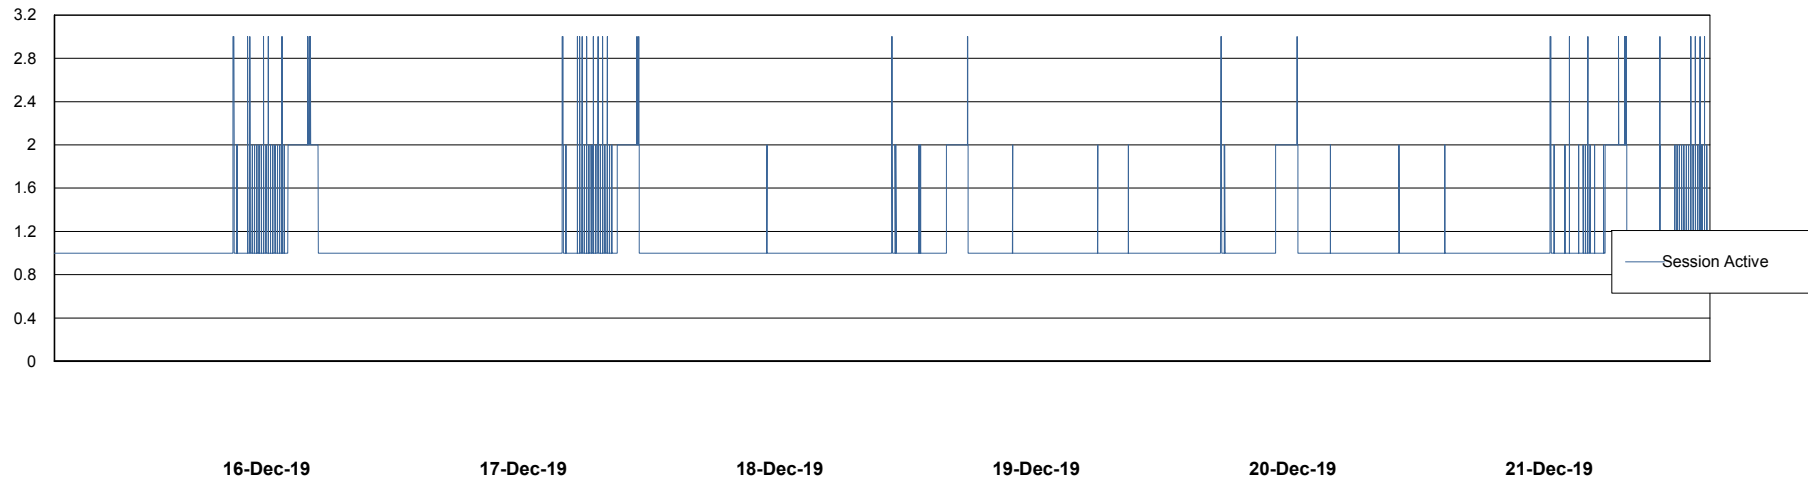

Database Performance PHS_BI_DB (new 2019)