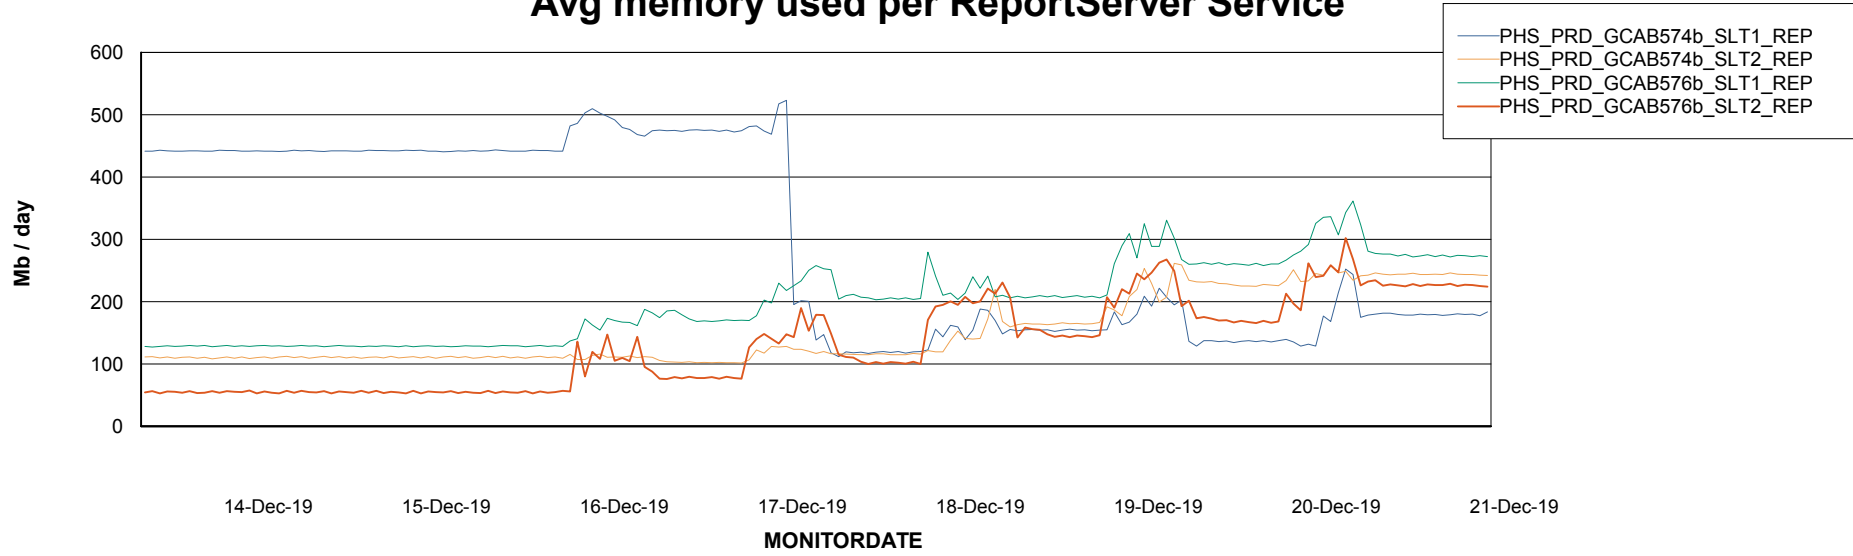

Avg memory used per ABS Server Service

Avg users per day per ABS server

Weekly SLA Customer Report

Customer PHS_Production
Database ID 47

ABSSolute Application ReportServer Services

Avg memory used per ReportServer Service