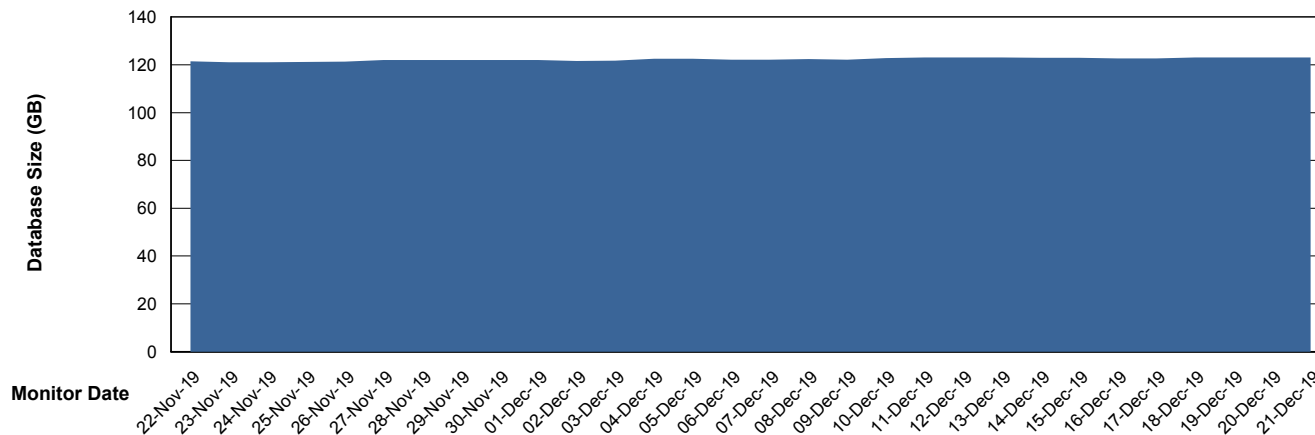

DB Processes Max 500
DB Sessions Max 772

Weekly SLA Customer Report

Customer PHS_Production
Database ID 47

Database Performance PHSDB_Standby

DB Processes Max 500
DB Sessions Max 772

Weekly SLA Customer Report

Customer PHS_Production
Database ID 47

DATABASE SIZE PHS_BI_DB (new 2019)

Database growth over last month

DATABASE SIZE PHSDB_Production

Database growth over last month

Weekly SLA Customer Report

Customer PHS_Production
Database ID 47