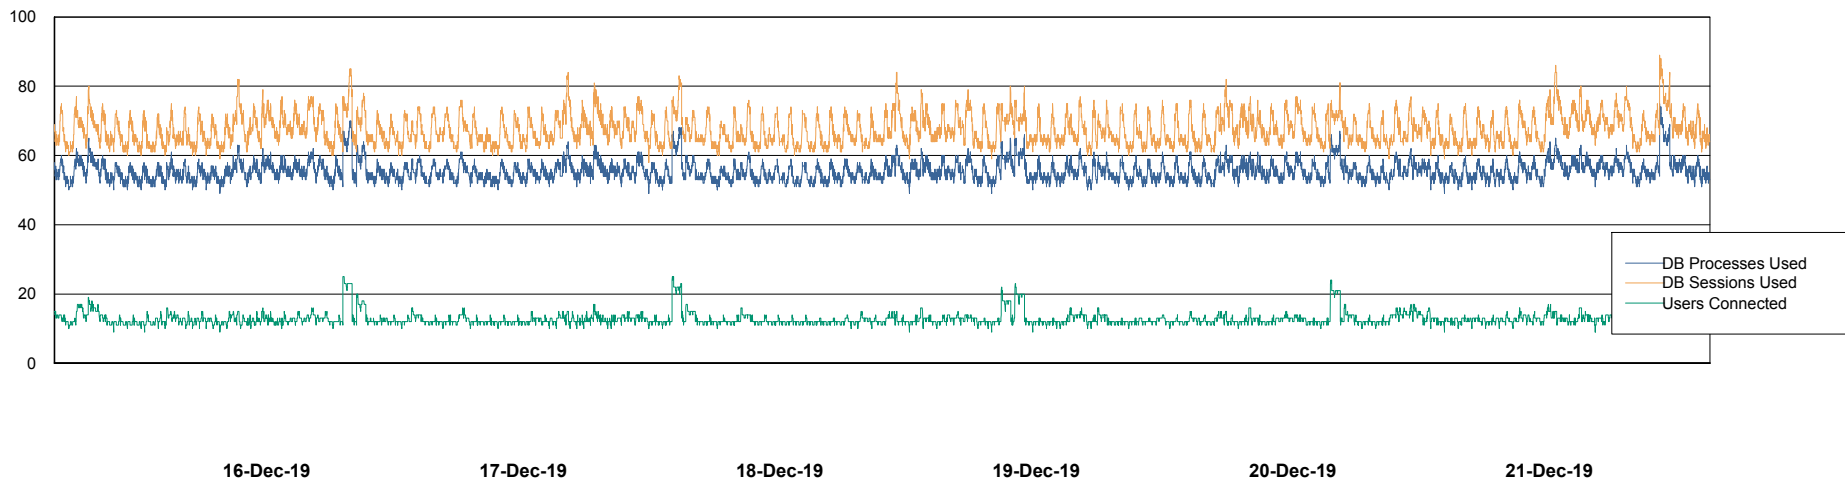

Database Performance PHS_BI_DB (new 2019)