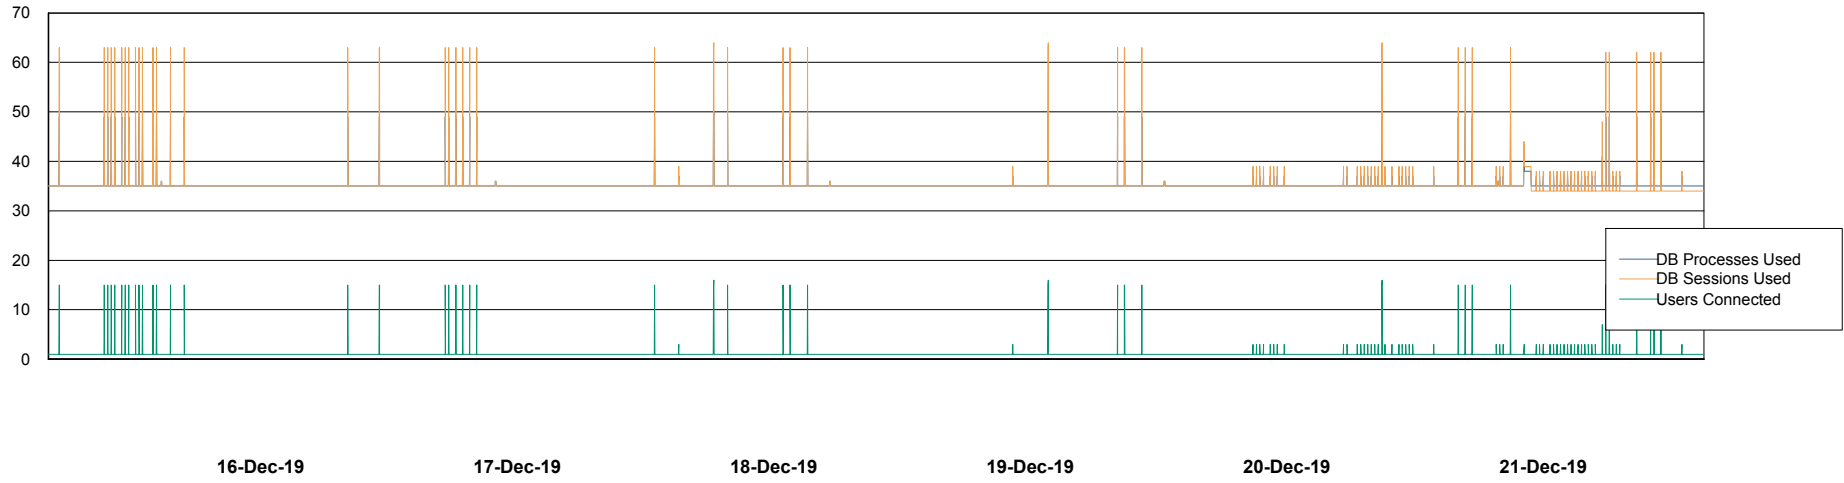

Weekly SLA Customer Report

Customer PCO Production
Database ID 44

Database Performance PCODB_Production

Weekly SLA Customer Report

Customer PCO Production
Database ID 44

Database Performance PCODB_Standby

Weekly SLA Customer Report