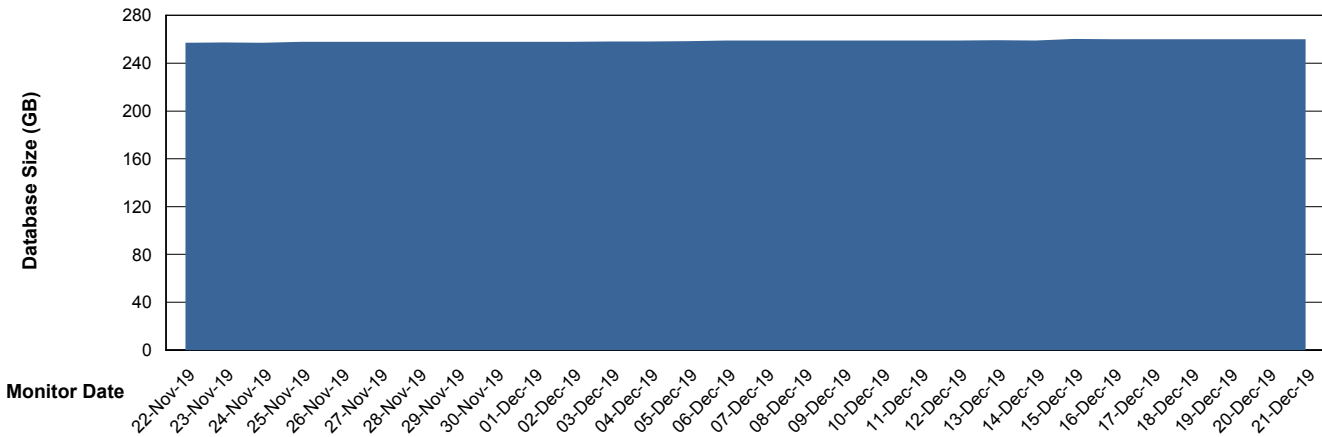

DATABASE SIZE PCODB_Production

Database growth over last month

Database Tablespace PCODB_Production

Date	Tablespace Name	Filesize (Gb)	Usedsize (Gb)	Percentage free
21-Dec-19	ABSDATA	150	93	38
	INDX	200	134	33
20-Dec-19	ABSDATA	150	93	38
	INDX	200	134	33
19-Dec-19	ABSDATA	150	93	38
	INDX	200	134	33
18-Dec-19	ABSDATA	150	93	38
	INDX	200	134	33
17-Dec-19	ABSDATA	150	93	38
	INDX	200	134	33
16-Dec-19	ABSDATA	150	93	38
	INDX	200	134	33
15-Dec-19	ABSDATA	150	93	38
	INDX	200	134	33