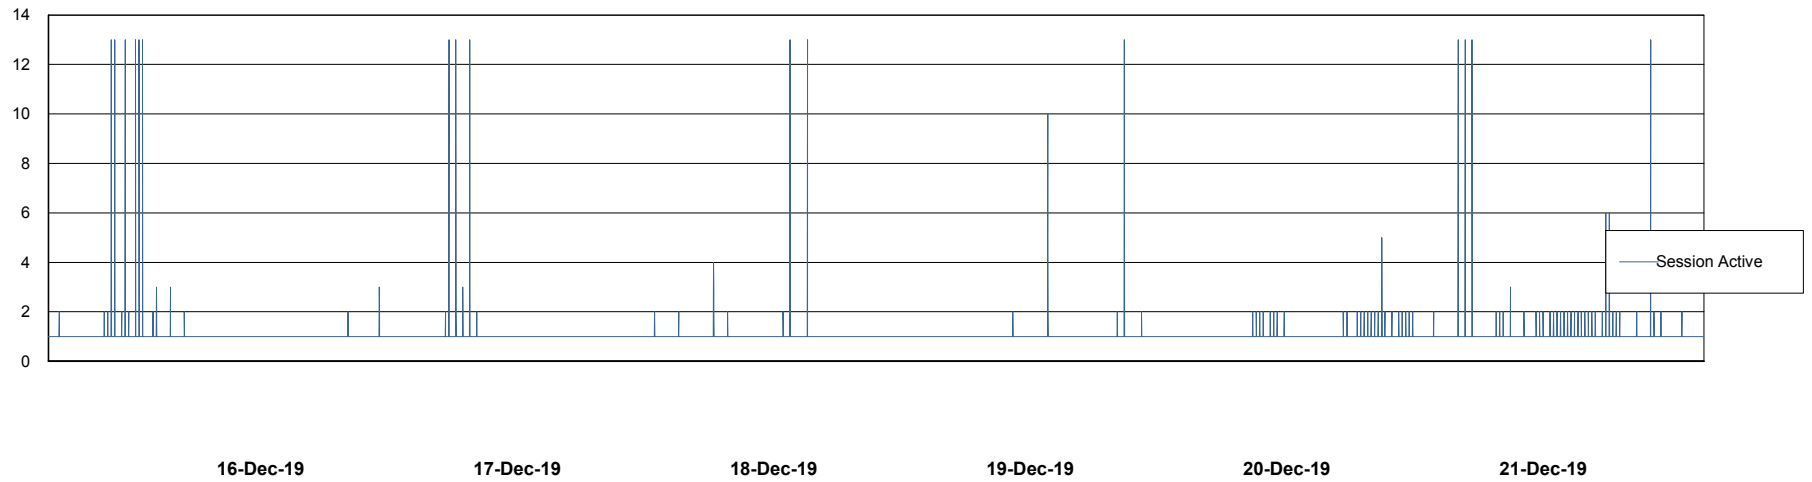

Weekly SLA Customer Report

Customer PCO Production
Database ID 44

Database Performance PCODB_Production

Weekly SLA Customer Report

Customer PCO Production
Database ID 44

Database Performance PCODB_Standby

Weekly SLA Customer Report