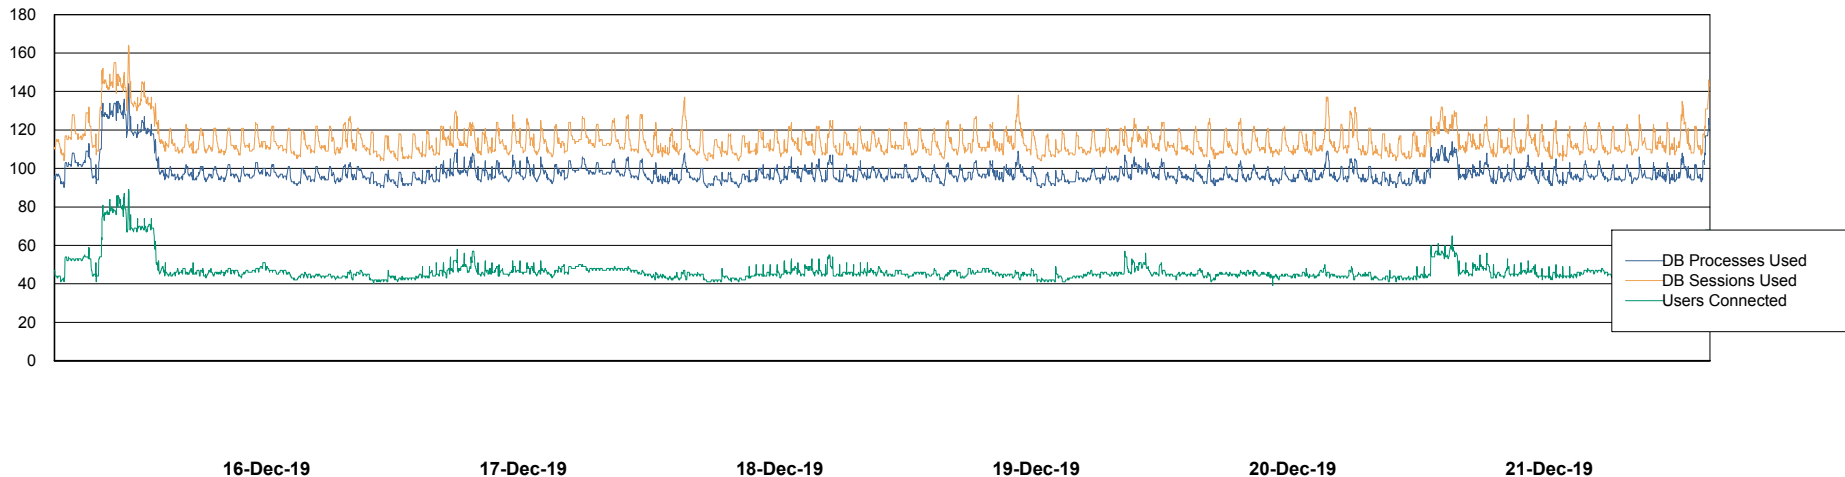

Harddisk Usage PCO_PRD_ORACLE2

	Free disk space on c: (%)	Total disk space on c: (Gb)	Free disk space on d: (%)	Total disk space on d: (Gb)
21-Dec-19	75	279	46	838
20-Dec-19	75	279	46	838
19-Dec-19	75	279	46	838
18-Dec-19	75	279	46	838
17-Dec-19	75	279	46	838
16-Dec-19	75	279	46	838
15-Dec-19	75	279	46	838

Weekly SLA Customer Report

Customer PCO Production
Database ID 44

Database Performance PCODB_Production

Weekly SLA Customer Report

Customer PCO Production
Database ID 44

Database Performance PCODB_Standby

Weekly SLA Customer Report