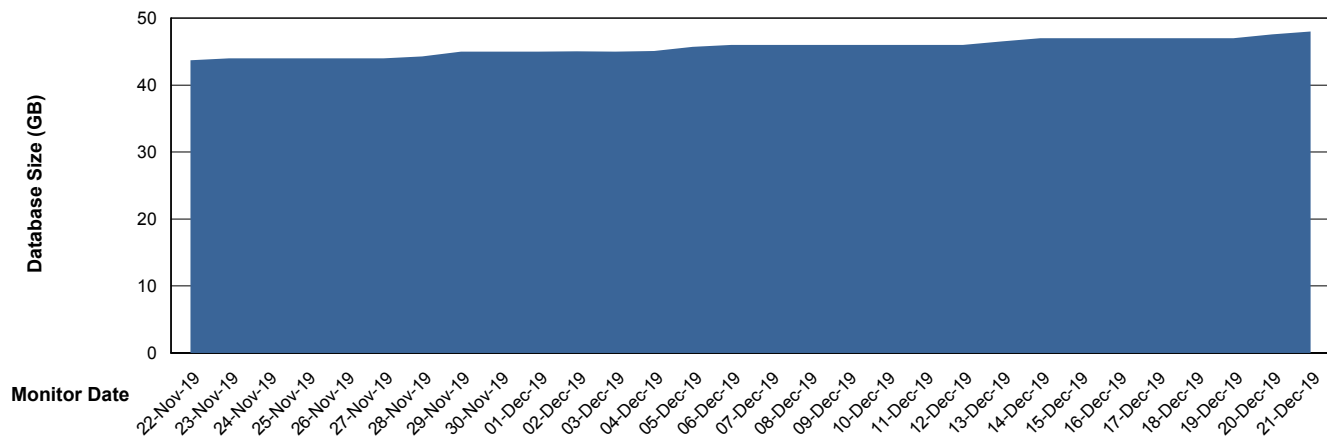

DATABASE SIZE LSS_ABSCH_DB_LIODA3

Database growth over last month

DATABASE SIZE LSS_ABSCH2_DB_LIODA3

Database growth over last month

Weekly SLA Customer Report

Customer LSS_Prod (NO SLA)
Database ID 96

DATABASE SIZE LSS_ABSCH3_DB_LIODA3

Database growth over last month

DATABASE SIZE LSS_ABSEE_DB_LIODA5

Database growth over last month

Weekly SLA Customer Report

Customer LSS_Prod (NO SLA)
Database ID 96

DATABASE SIZE LSS_ABSEE2_DB_LIODA5

Database growth over last month