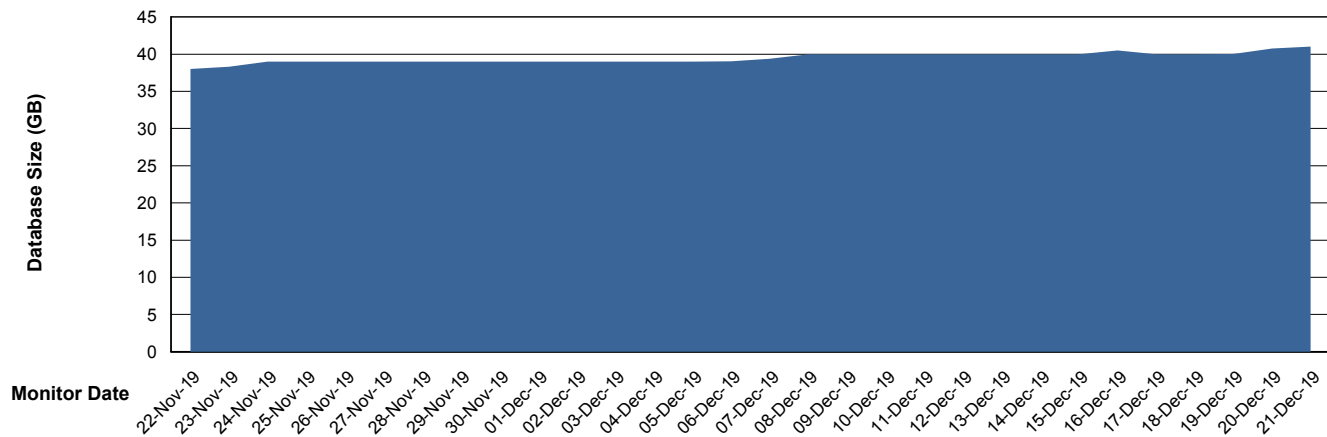

DATABASE SIZE LSS_ABSCH_DB_LIODA3

Database growth over last month