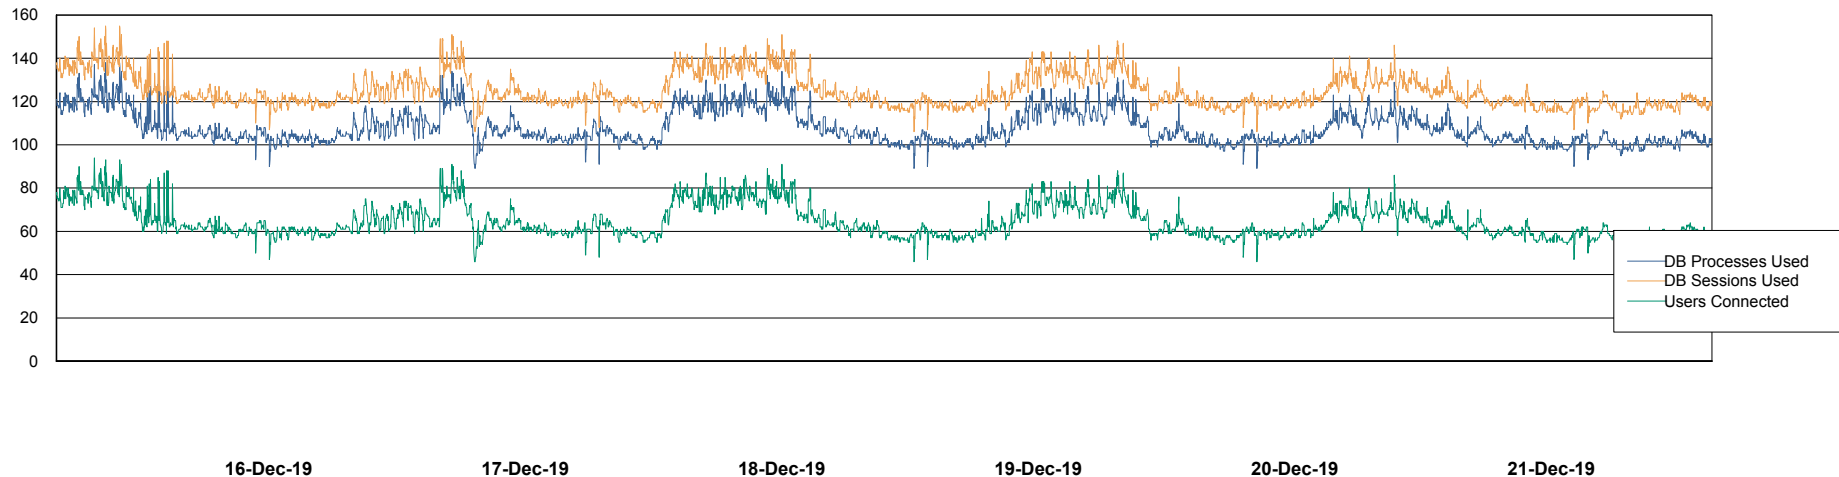

Database Performance LSS_ABSEE2_DB_LIODA5

DB Processes Max 1,000
DB Sessions Max 1,522

Weekly SLA Customer Report

Customer LSS_Prod (NO SLA)
Database ID 96

Database Performance LSS_ABSME_DB_LIODA4

DB Processes Max 1,000
DB Sessions Max 1,522