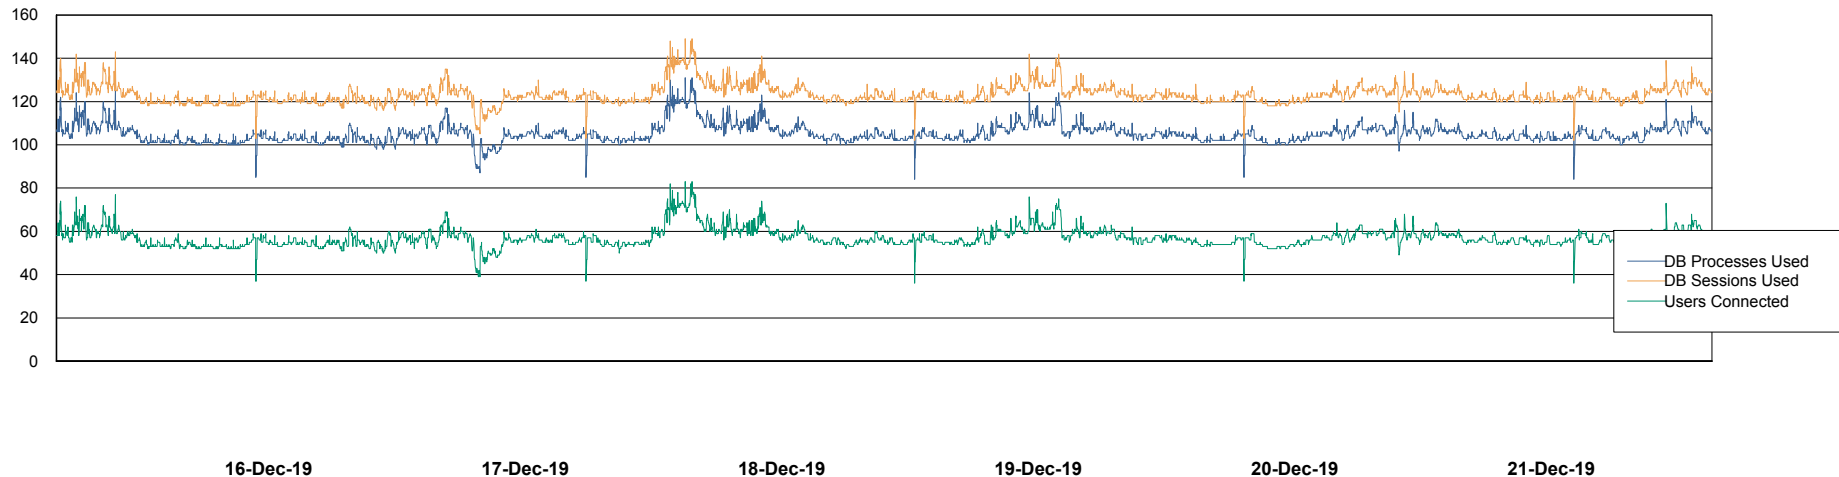

Database Performance LSS_ABSCH2_DB_LIODA3

DB Processes Max 1,000
DB Sessions Max 1,560