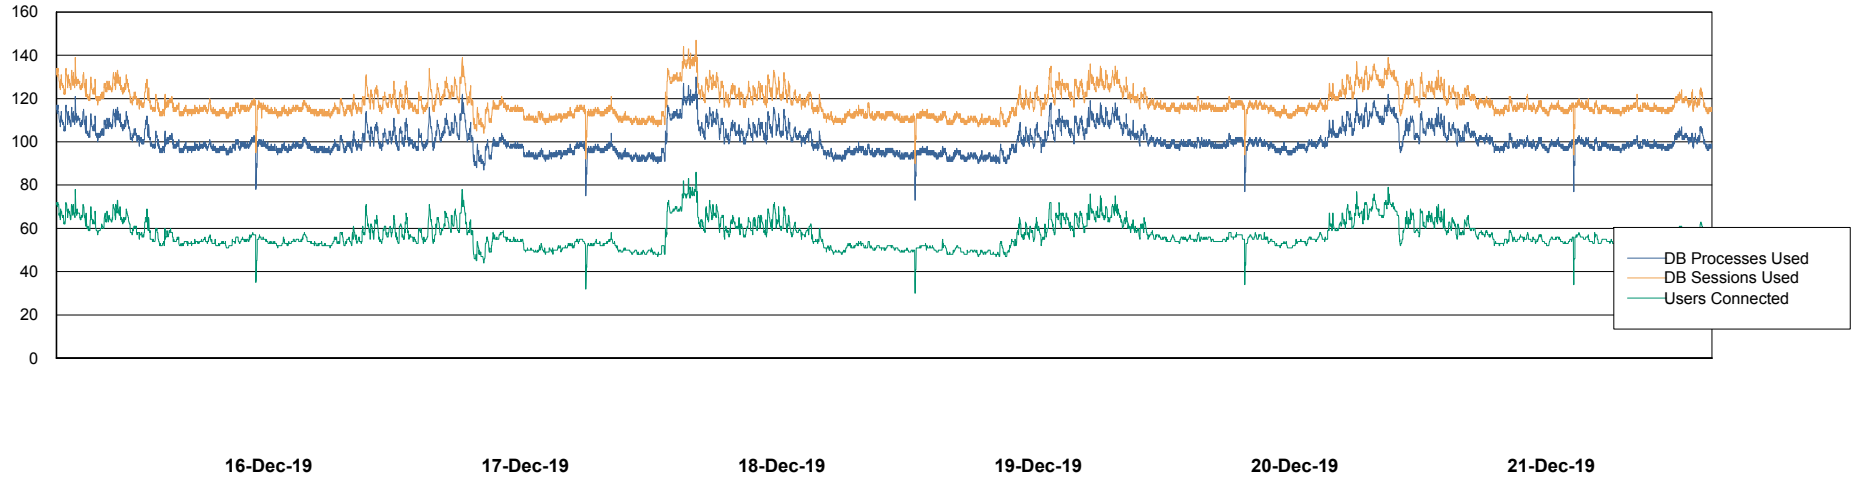

Database Performance LSS_ABSEE2_DB_LIODA5

DB Processes Max 1,000
DB Sessions Max 1,522