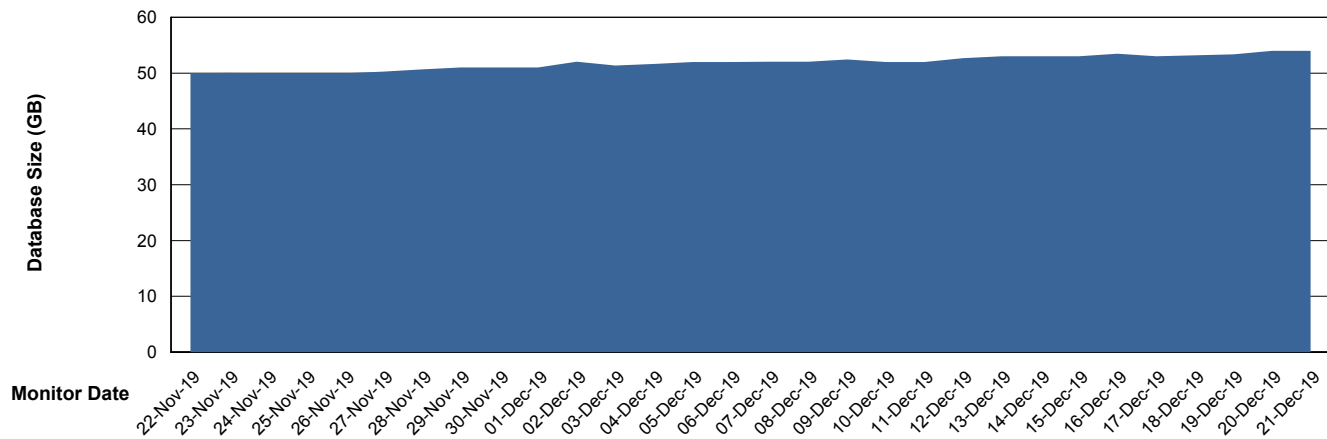

DATABASE SIZE LSS_ABSME_DB_LIODA4

Database growth over last month

Weekly SLA Customer Report

Customer LSS_Prod (NO SLA)
Database ID 96

DATABASE SIZE LSS_ABSME2_DB_LIODA4

Database growth over last month

Weekly SLA Customer Report