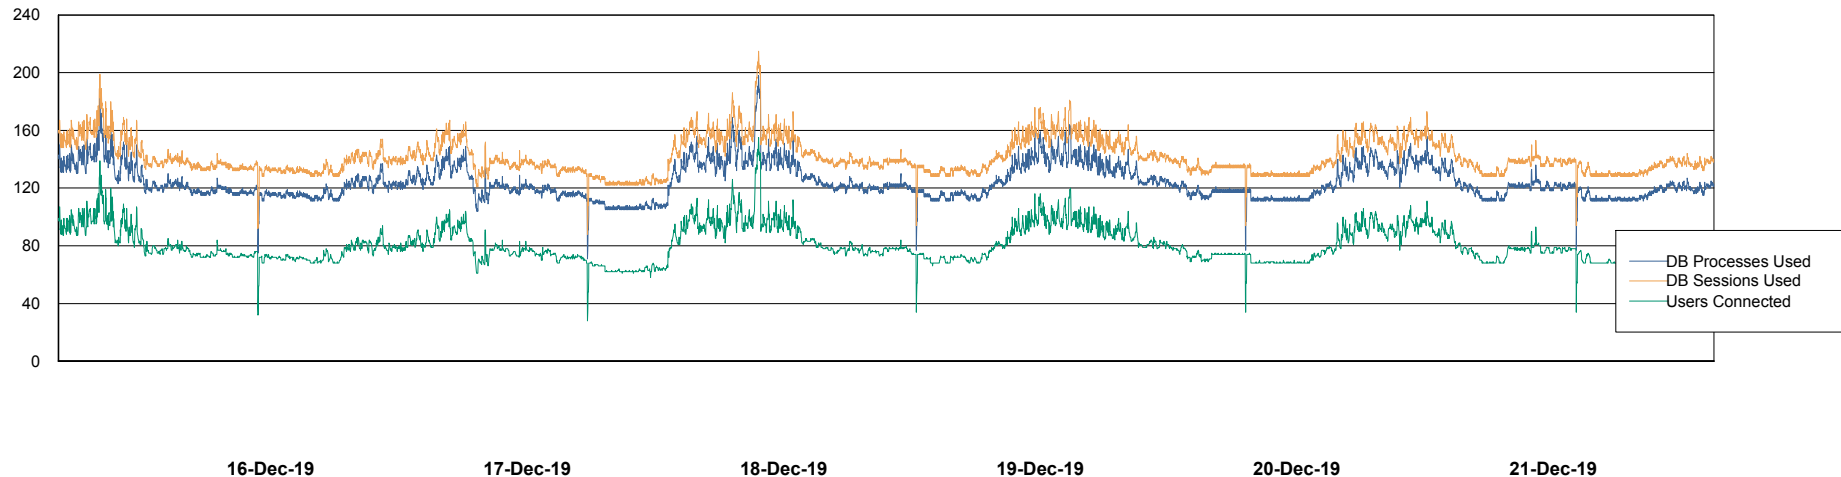

Database Performance LSS_ABSEE_DB_LIODA5

DB Processes Max 1,000
DB Sessions Max 1,522