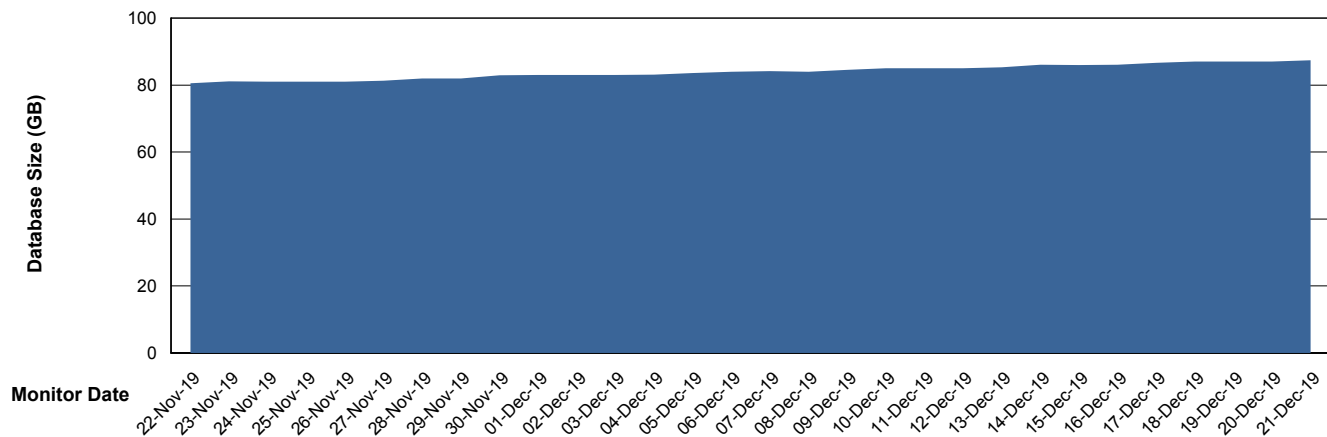

DATABASE SIZE LSS_ABSME_DB_LIODA4

Database growth over last month