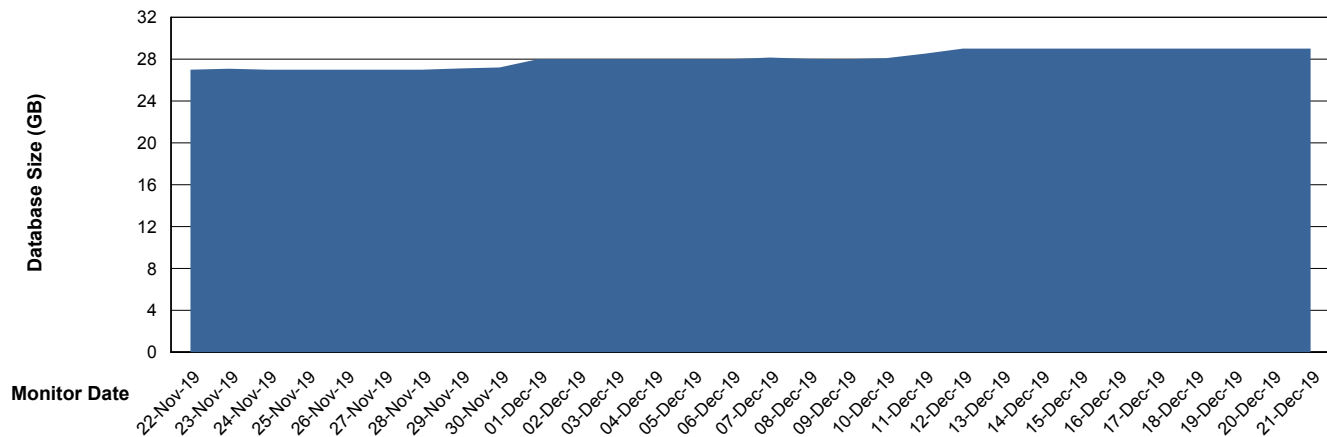

Database growth over last month

DATABASE SIZE LSS_ABSEE_DB_LIODA5

Database growth over last month

Weekly SLA Customer Report

Customer LSS_Prod (NO SLA)
Database ID 96

DATABASE SIZE LSS_ABSEE2_DB_LIODA5

Database growth over last month