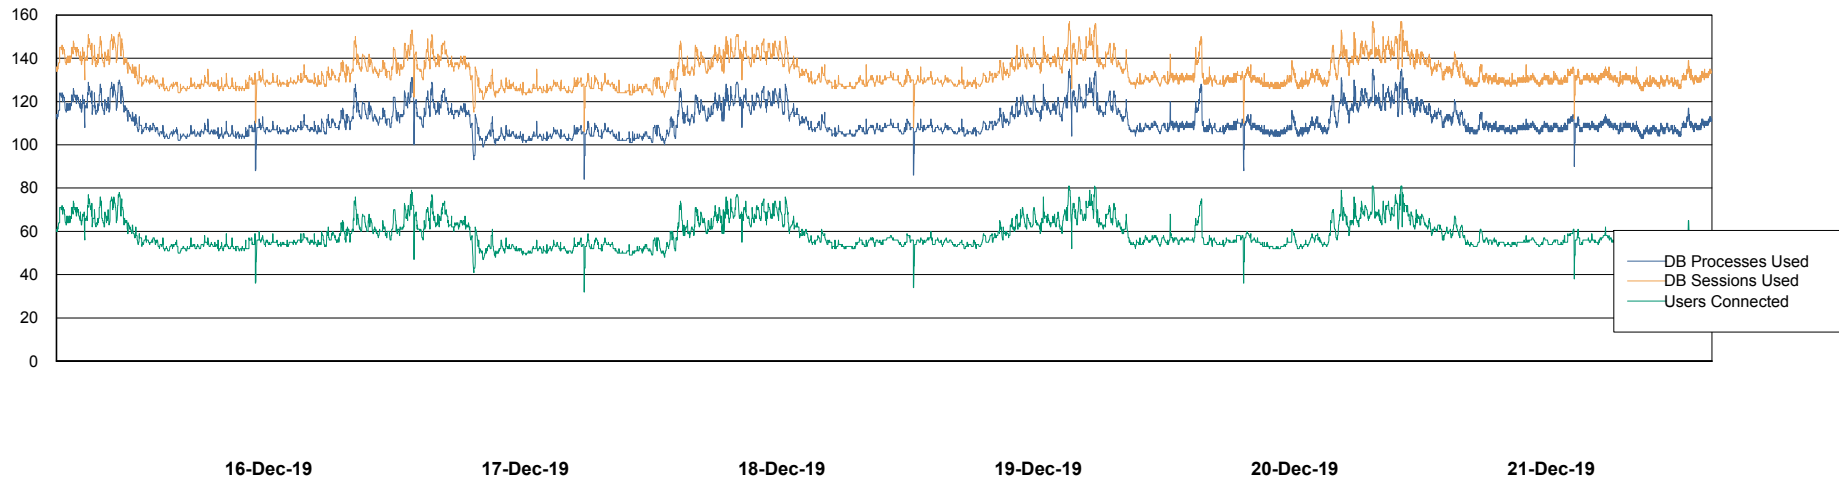

Database Performance LSS_ABSCH2_DB_LIODA3

DB Processes Max 1,000
DB Sessions Max 1,560

Weekly SLA Customer Report

Customer LSS_Prod (NO SLA)
Database ID 96

Database Performance LSS_ABSCH3_DB_LIODA3

DB Processes Max 1,000
DB Sessions Max 1,560