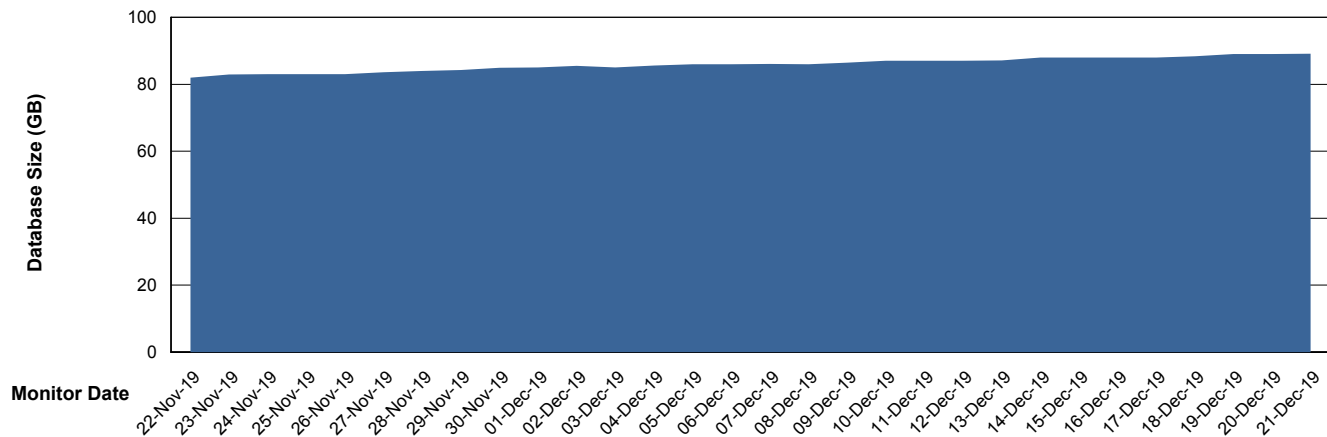

DATABASE SIZE LSS_ABSCH_DB_LIODA3

Database growth over last month

DATABASE SIZE LSS_ABSCH2_DB_LIODA3

Database growth over last month

Weekly SLA Customer Report

Customer LSS_Prod (NO SLA)
Database ID 96

DATABASE SIZE LSS_ABSCH3_DB_LIODA3

Database growth over last month

DATABASE SIZE LSS_ABSEE_DB_LIODA5

Database growth over last month

Weekly SLA Customer Report

Customer LSS_Prod (NO SLA)
Database ID 96

DATABASE SIZE LSS_ABSEE2_DB_LIODA5

Database growth over last month