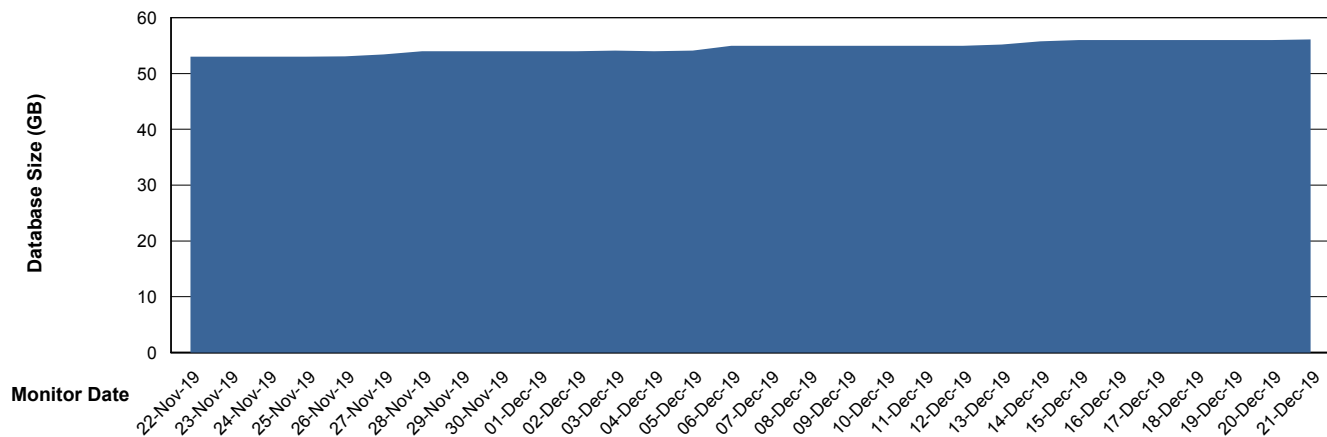

DATABASE SIZE LSS_ABSCH2_DB_LIODA3

Database growth over last month