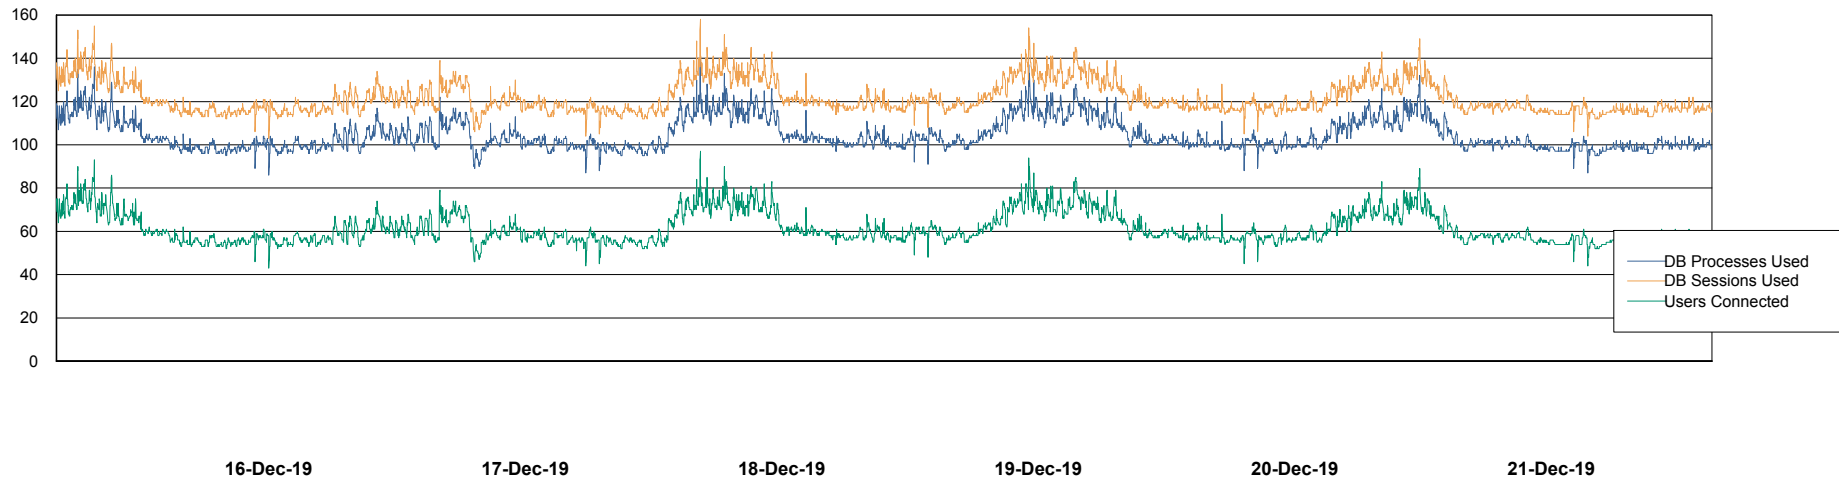

Database Performance LSS_ABSME2_DB_LIODA4

DB Processes Max 1,000
DB Sessions Max 1,522