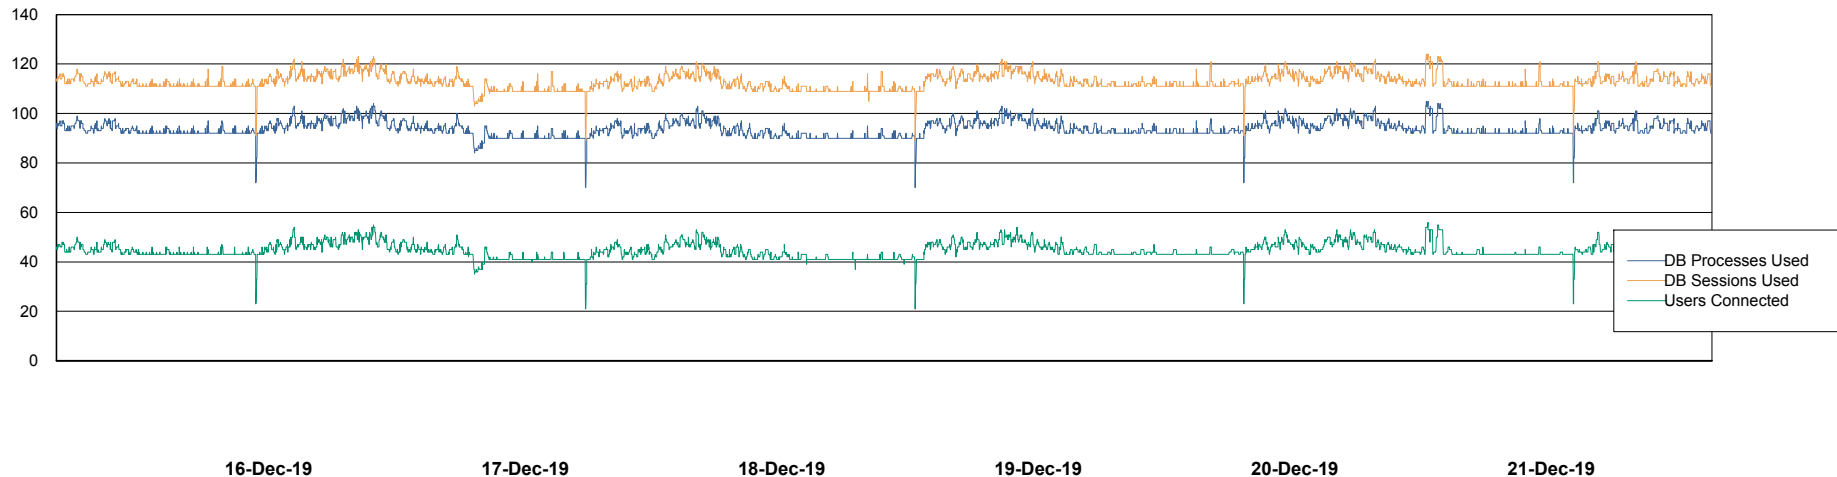

Database Performance LSS_ABSCH_DB_LIODA3

DB Processes Max 1,000
DB Sessions Max 1,560