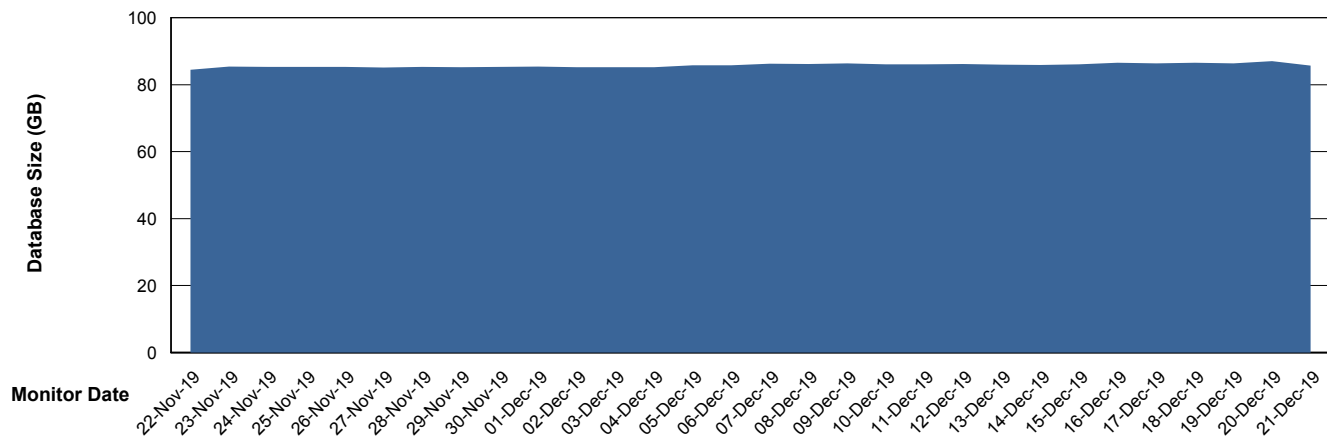

Weekly SLA Customer Report

Customer LLG_Production
Database ID 53

DATABASE SIZE LLGDB_Production

Database growth over last month

DATABASE SIZE LLGDBBI_Production

Database growth over last month

Weekly SLA Customer Report