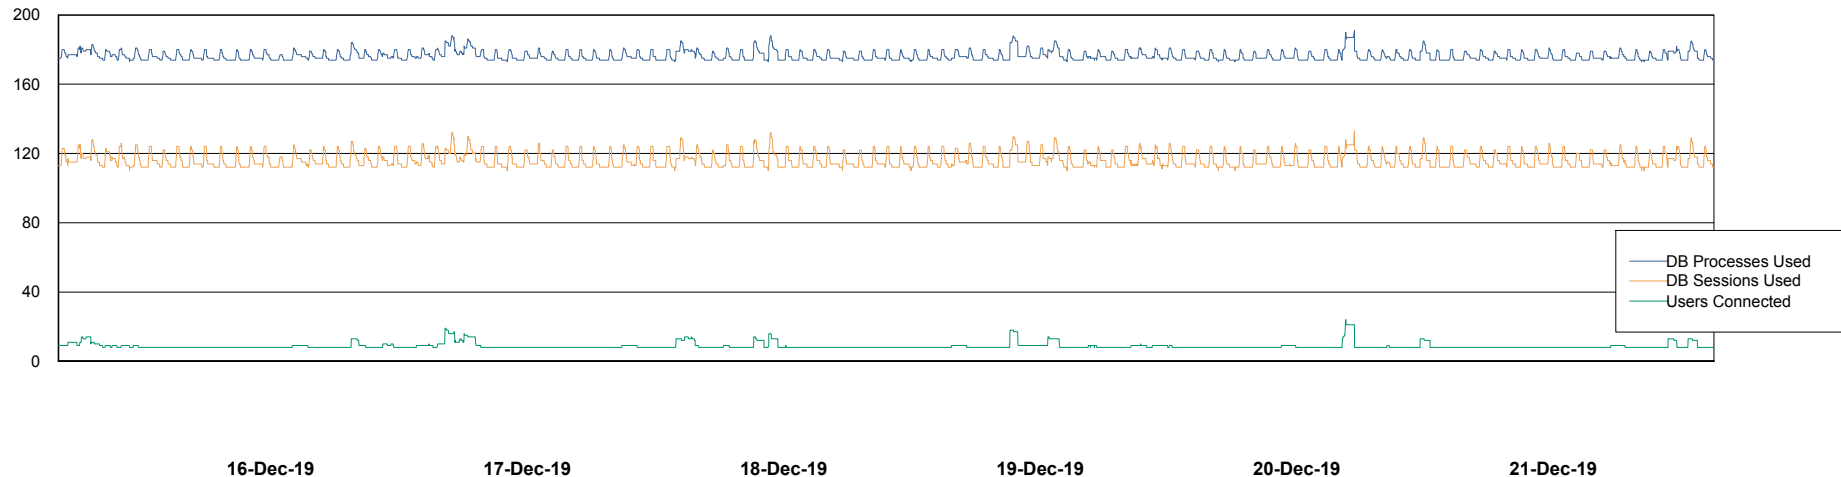

Database Performance LLGDB_Standby

DB Processes Max 300
DB Sessions Max 480