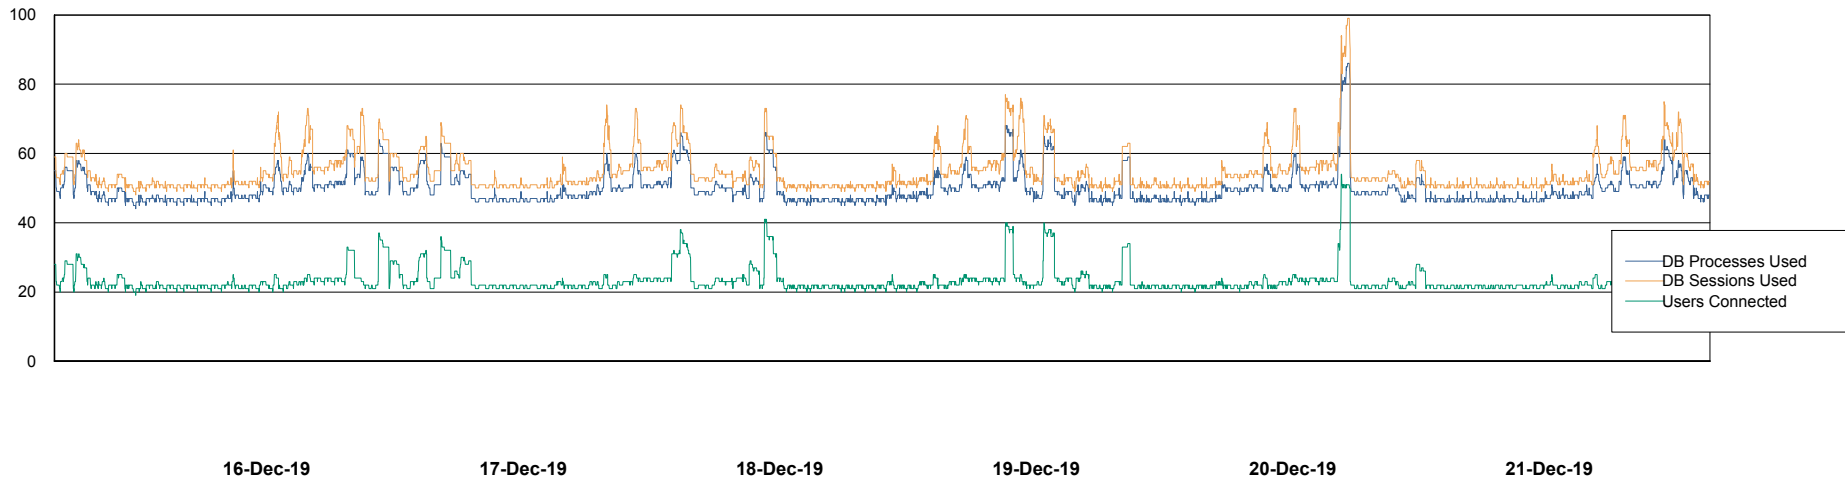

Database Performance LLGDB_Standby

DB Processes Max 300
DB Sessions Max 480

Weekly SLA Customer Report

Customer LLG_Production
Database ID 53

Database Performance LLGDBBI_Production

DB Processes Max 500
DB Sessions Max 780