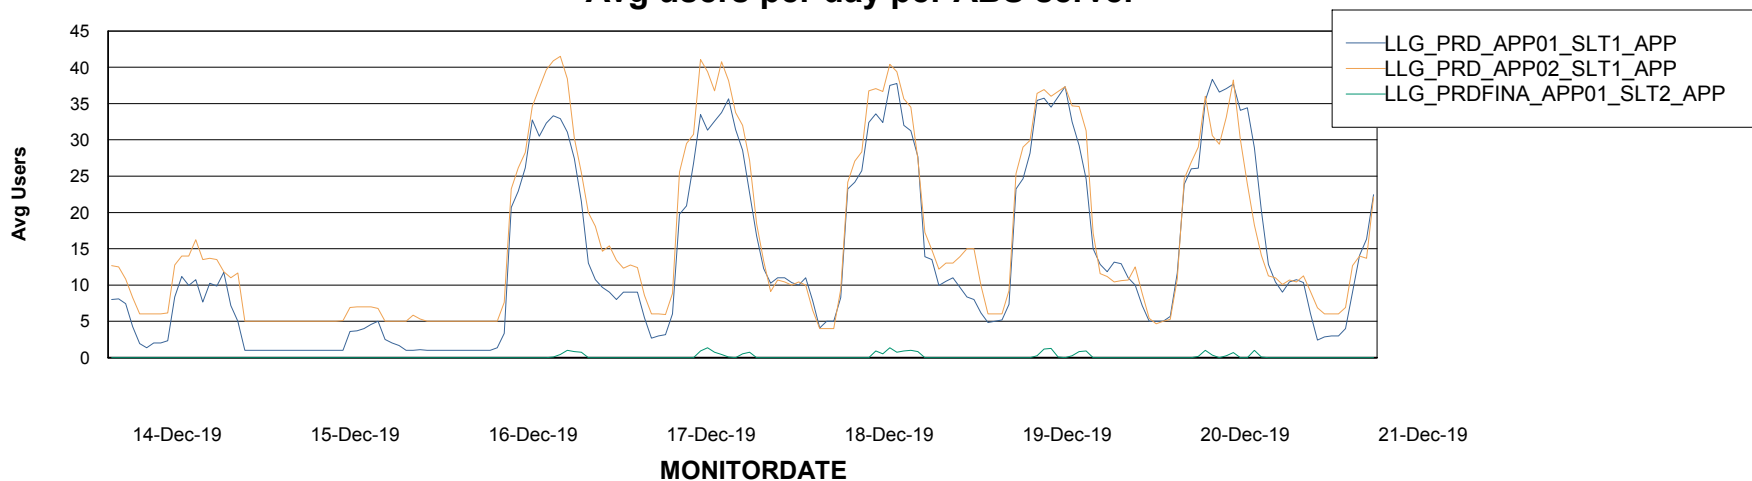

Avg users per day per ABS server