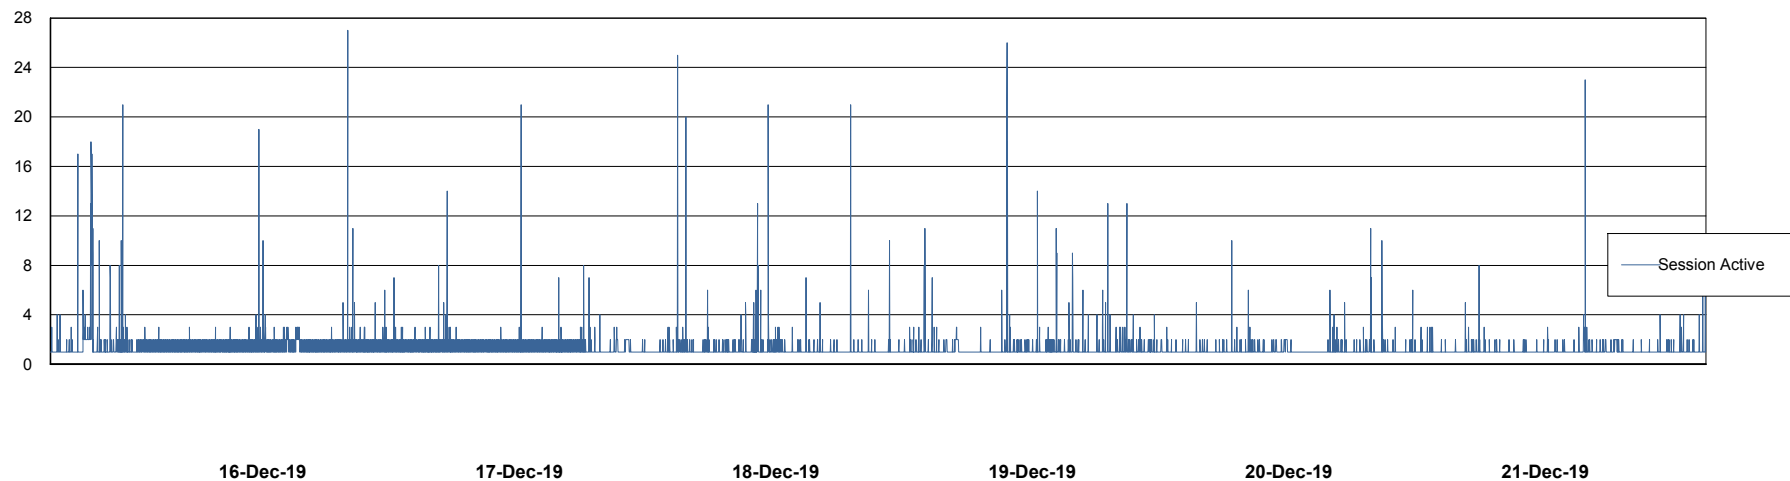

Database Performance LLGDB_Standby

DB Processes Max 300
DB Sessions Max 480