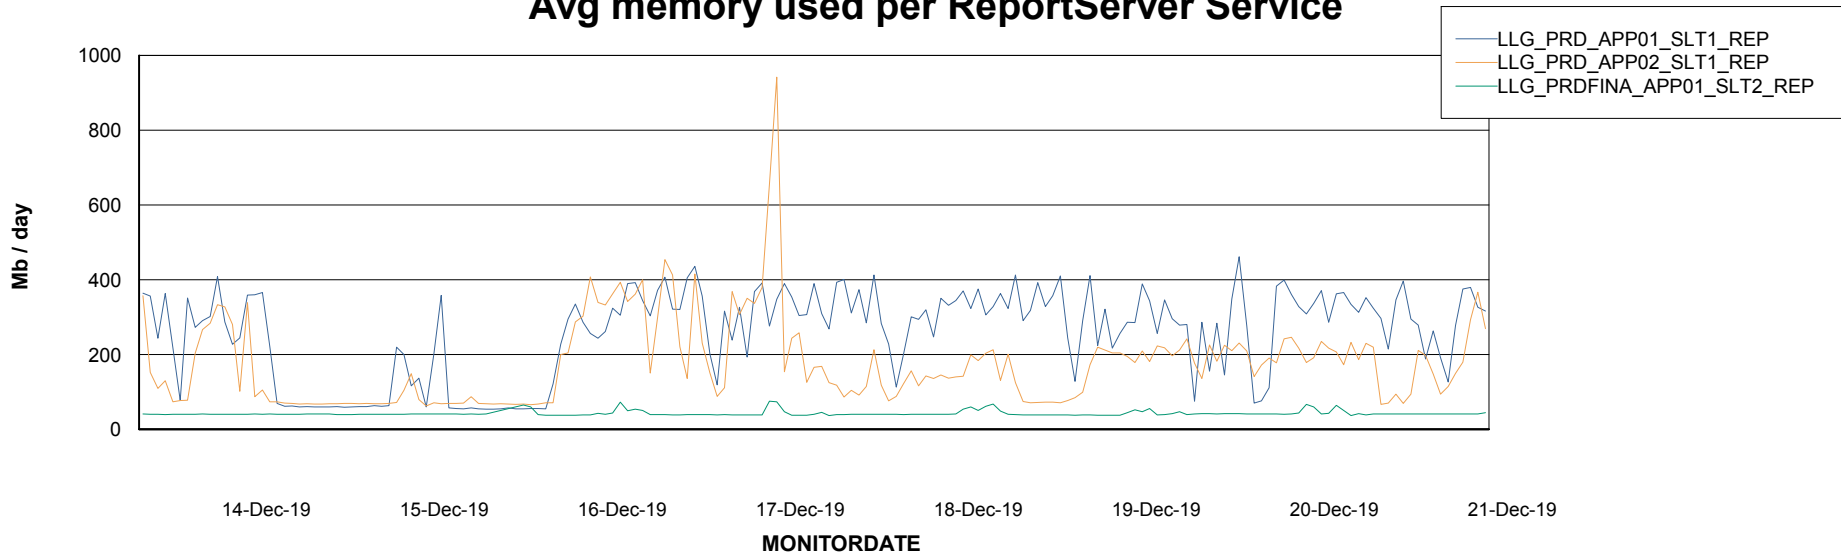

ABSolute Application Server Services

Avg memory used per ReportServer Service