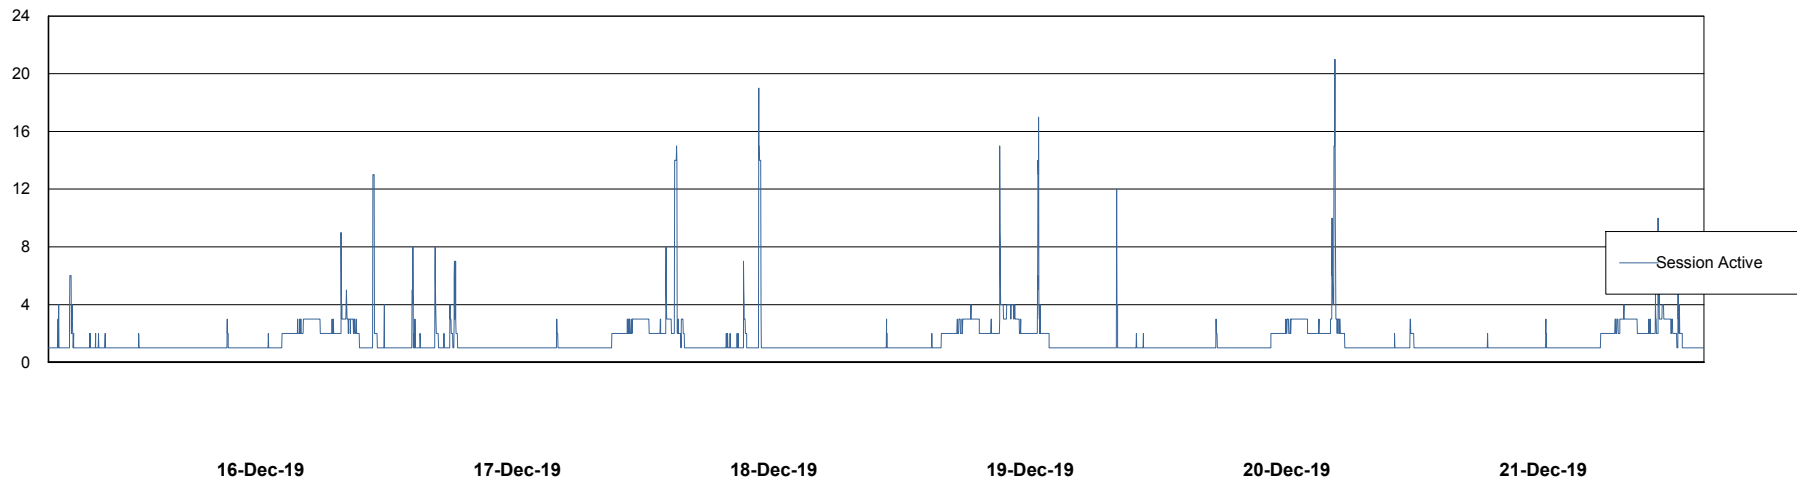

Database Performance LLGDB_Standby

DB Processes Max 300
DB Sessions Max 480

Weekly SLA Customer Report

Customer LLG_Production
Database ID 53

Database Performance LLGDBBI_Production

DB Processes Max 500
DB Sessions Max 780

Weekly SLA Customer Report

Customer LLG_Production
Database ID 53

DATABASE SIZE LLGDB_Production

Database growth over last month

DATABASE SIZE LLGDBBI_Production

Database growth over last month

Weekly SLA Customer Report