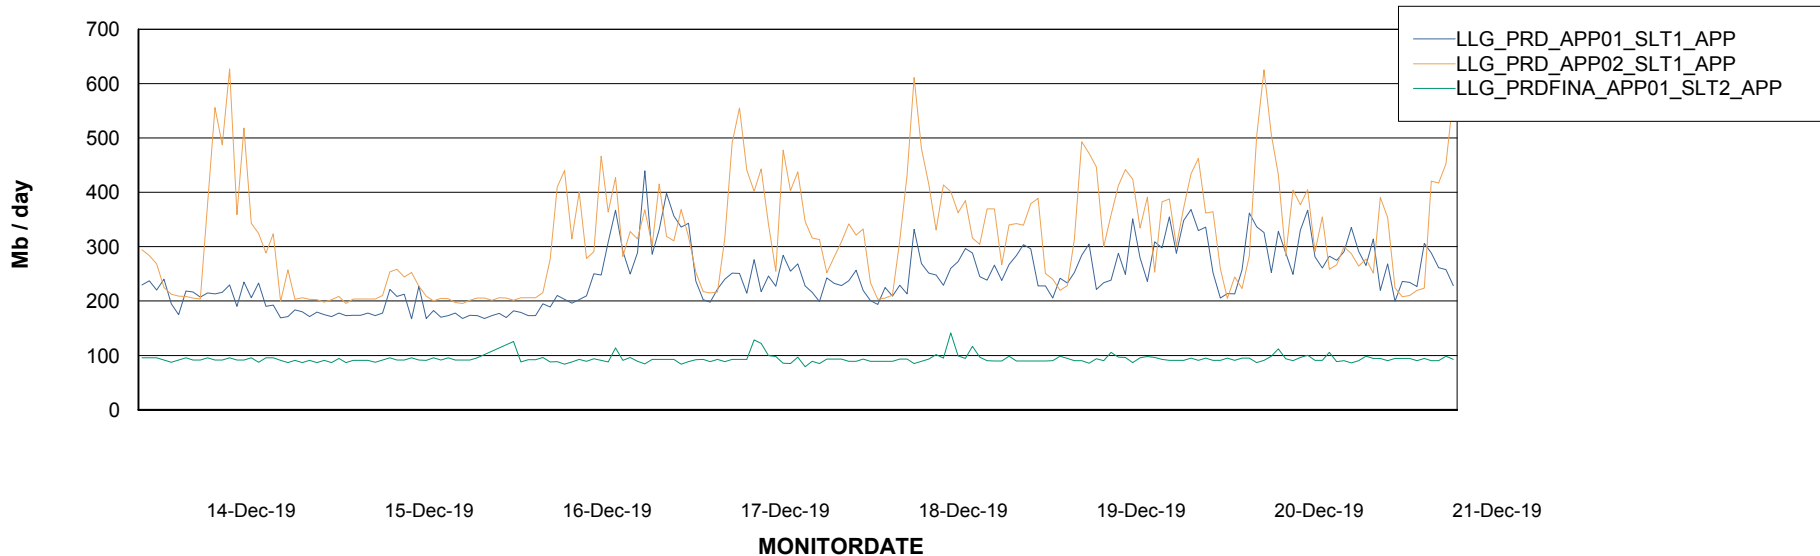

ABSSolute Application Server Services

Avg memory used per ABS Server Service