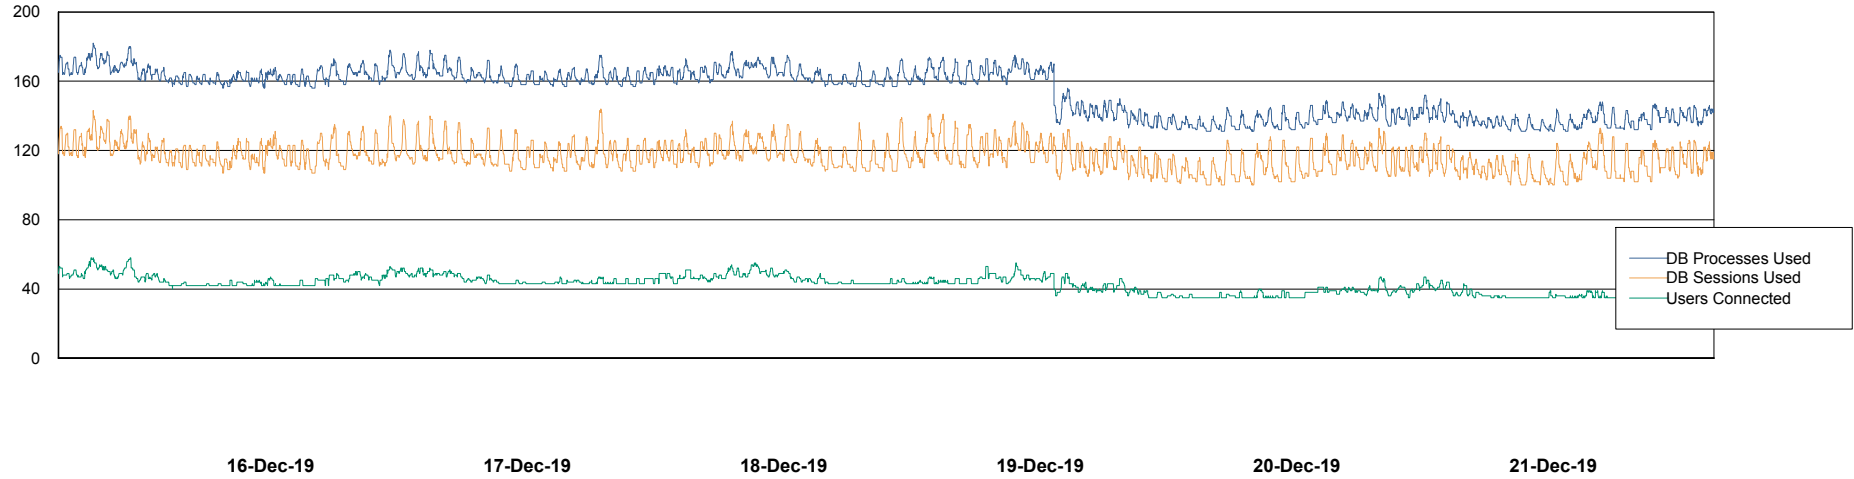

Database Performance LLGDB_Production

DB Processes Max 300
DB Sessions Max 480