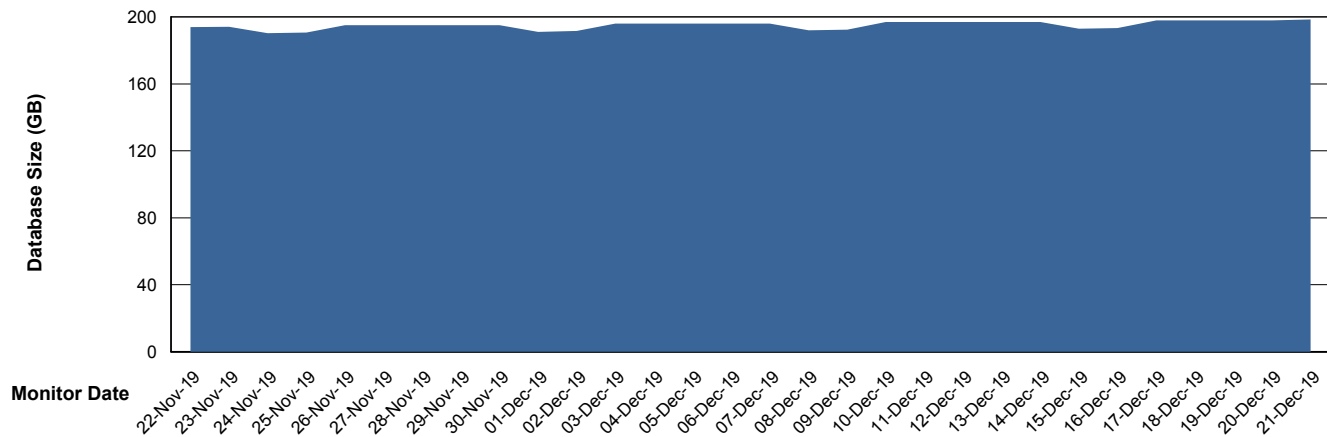

Database Performance LLGDB_Standby

DB Processes Max 300
DB Sessions Max 480

Weekly SLA Customer Report

Customer LLG_Production
Database ID 53

Database Performance LLGDBBI_Production

DB Processes Max 500
DB Sessions Max 780

Weekly SLA Customer Report

Customer LLG_Production
Database ID 53

DATABASE SIZE LLGDB_Production

Database growth over last month

DATABASE SIZE LLGDBBI_Production

Database growth over last month

Weekly SLA Customer Report