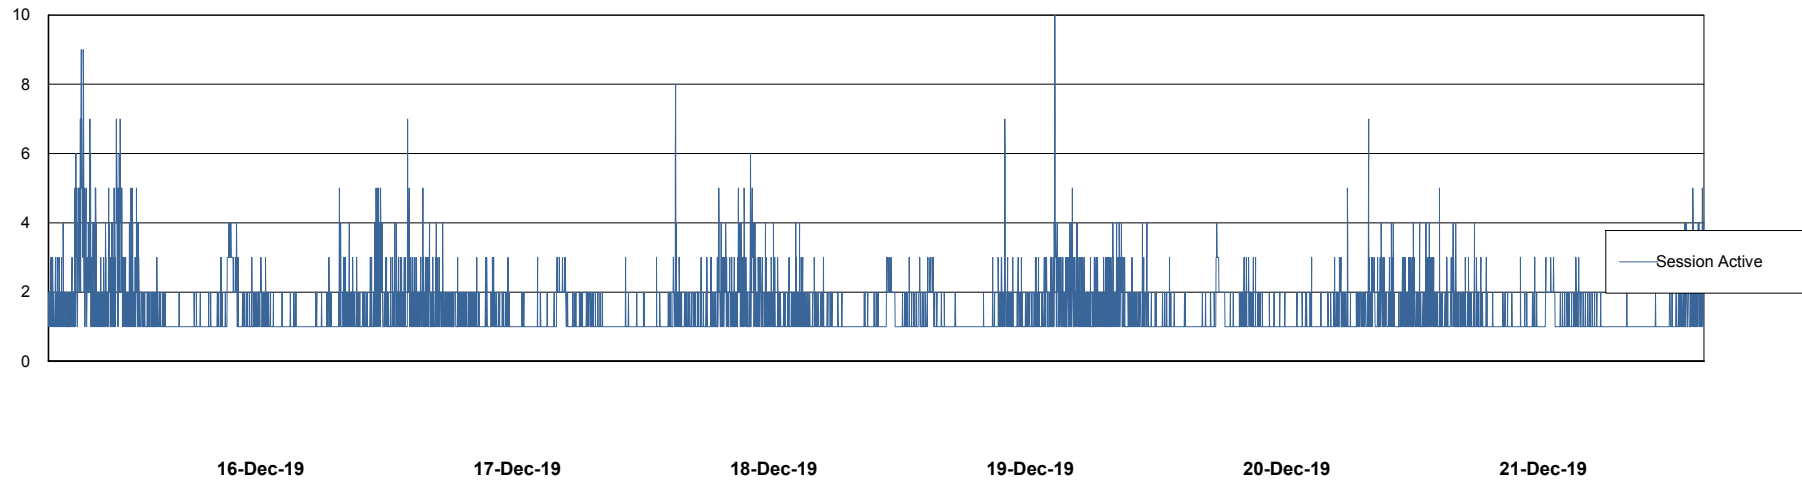

Database Performance LLGDB_Production

DB Processes Max 300
DB Sessions Max 480