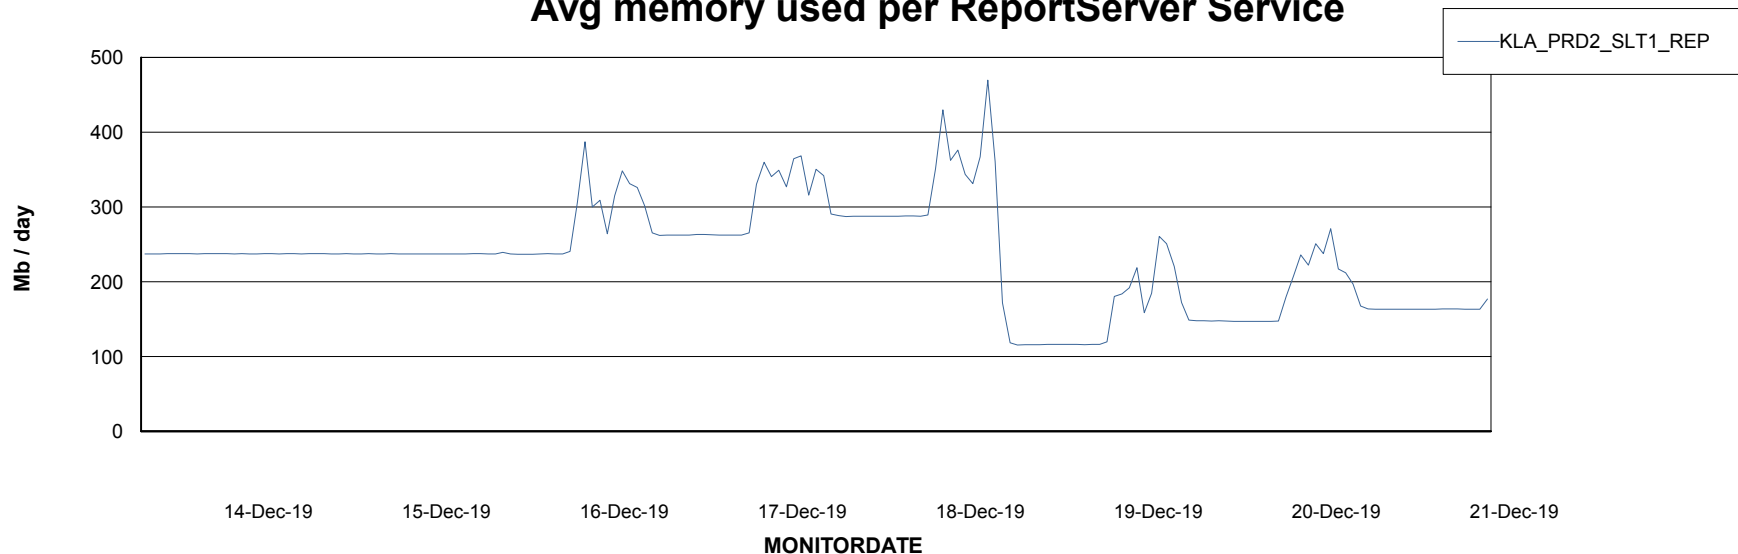

ABSSolute Application ReportServer Services

Avg memory used per ReportServer Service