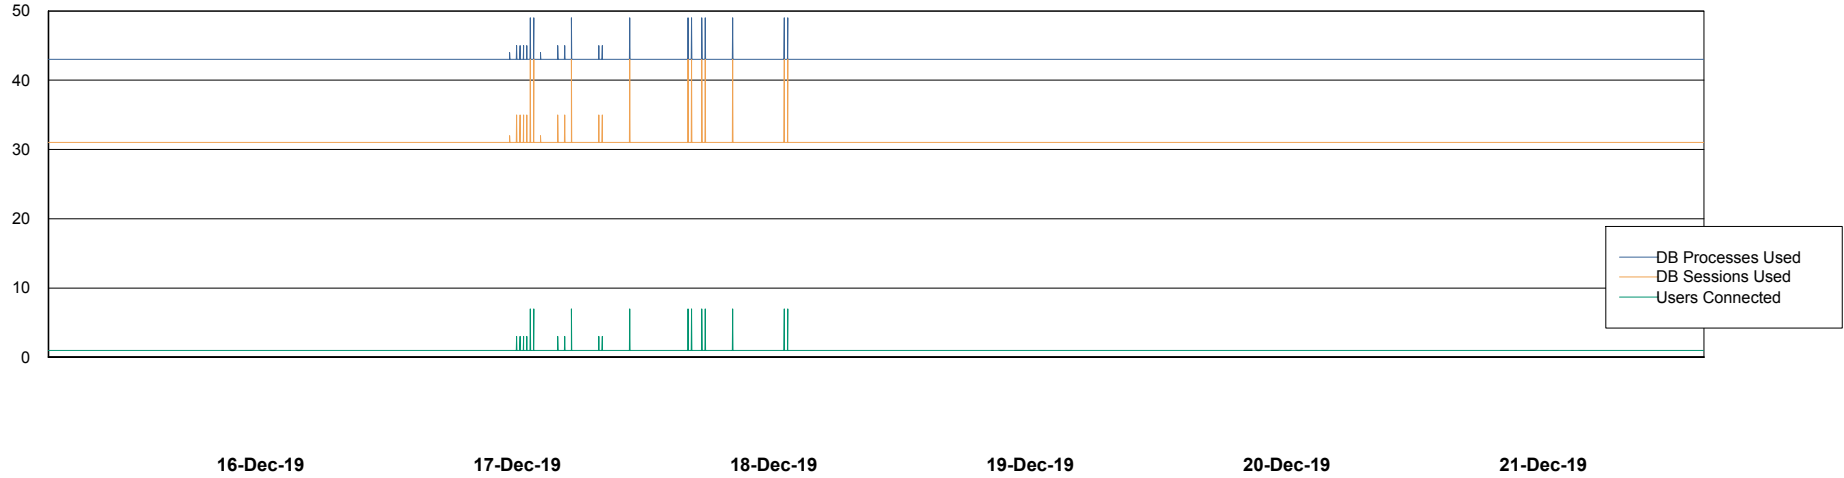

Database Performance KLADB_Standby

DB Processes Max 500
DB Sessions Max 772