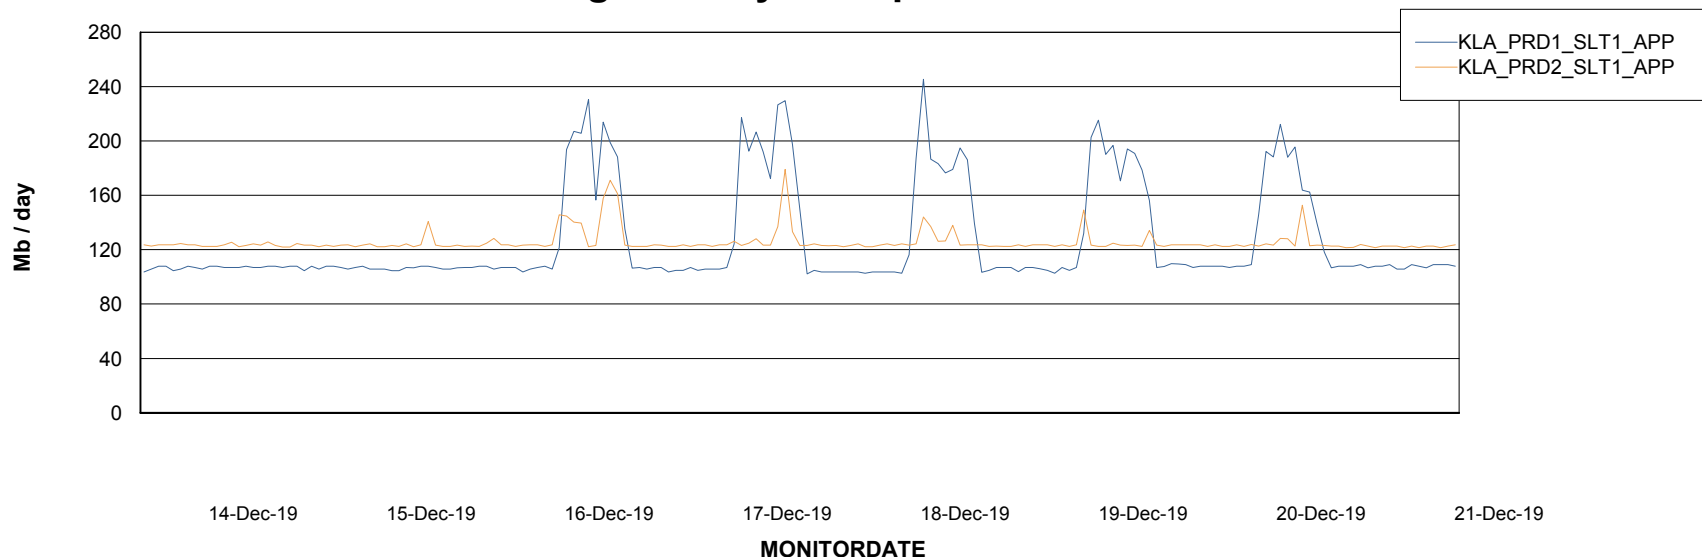

ABSSolute Application Server Services

Avg memory used per ABS Server Service