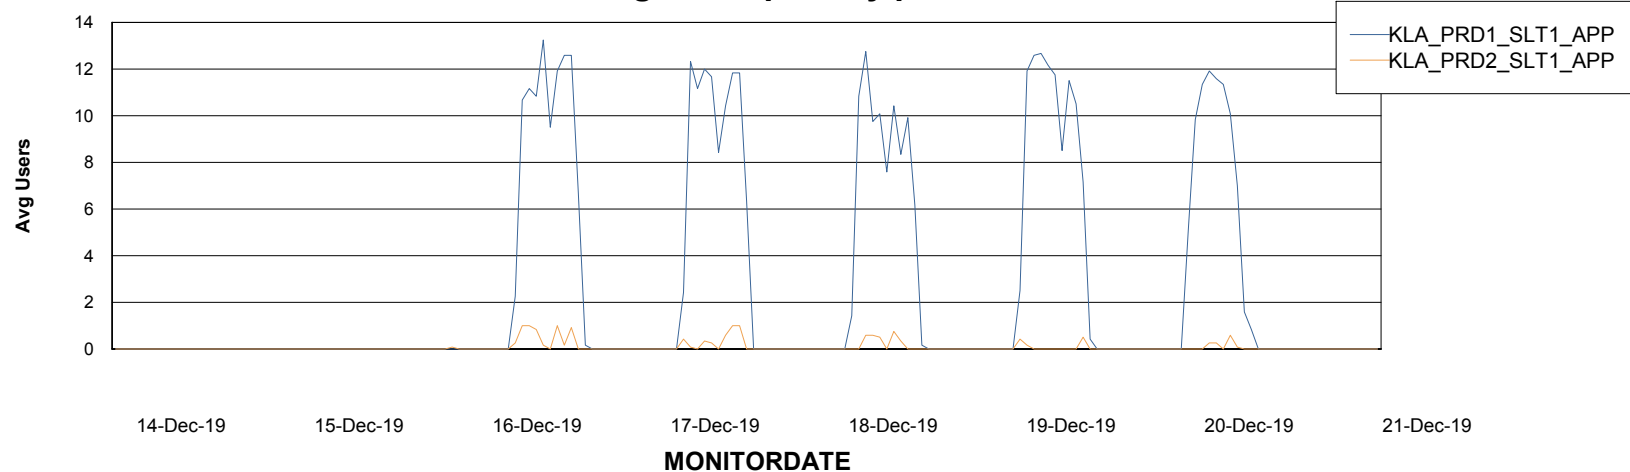

Avg users per day per ABS server