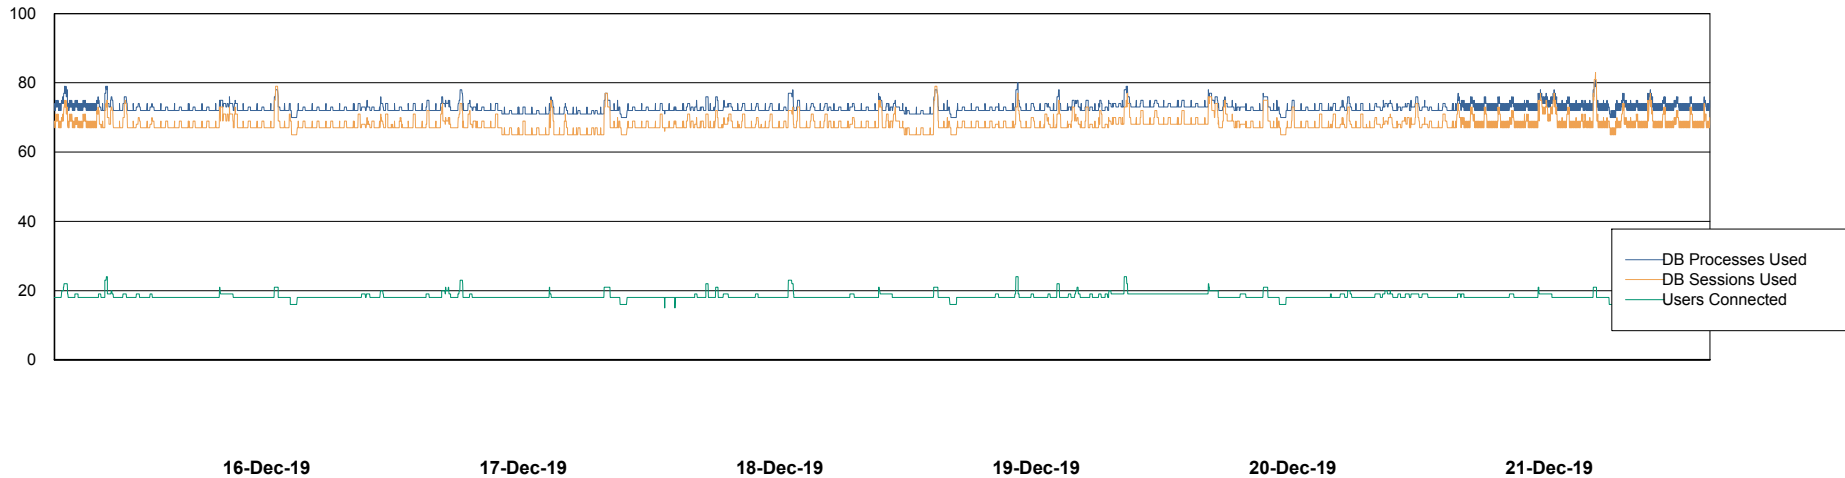

Database Performance KLADB_Production

DB Processes Max 500
DB Sessions Max 772