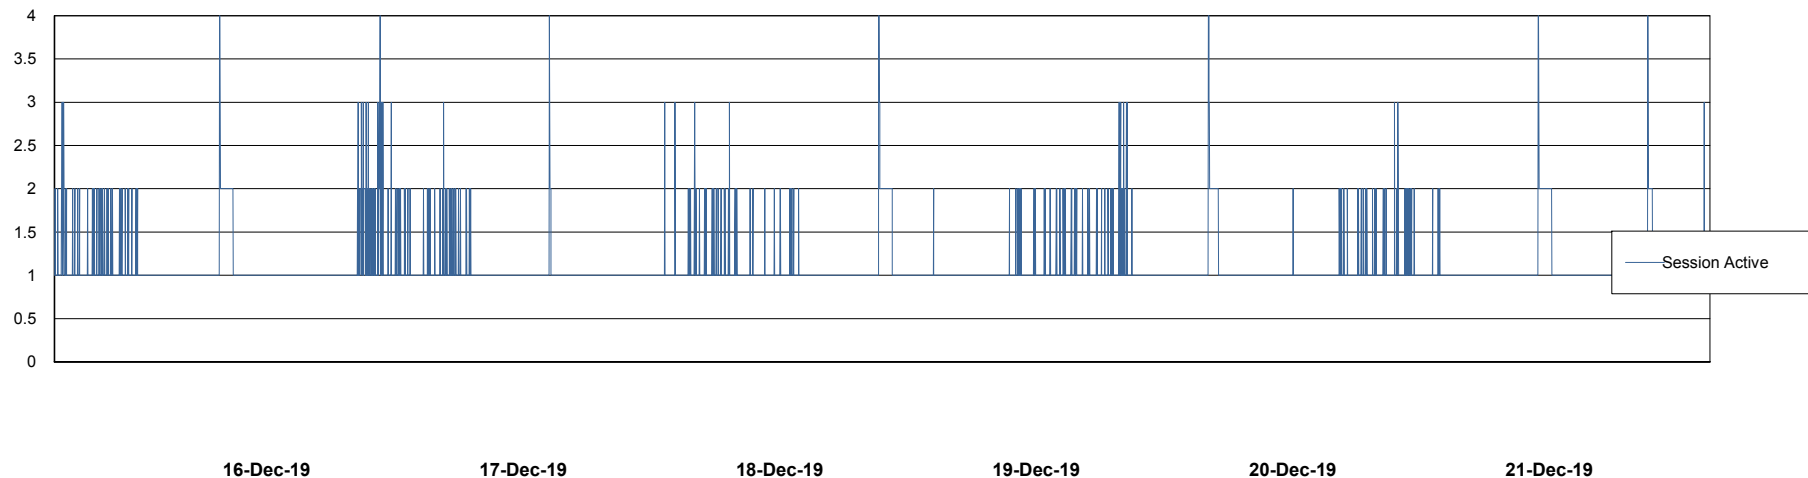

Database Performance KLADB_Production

DB Processes Max 500
DB Sessions Max 772