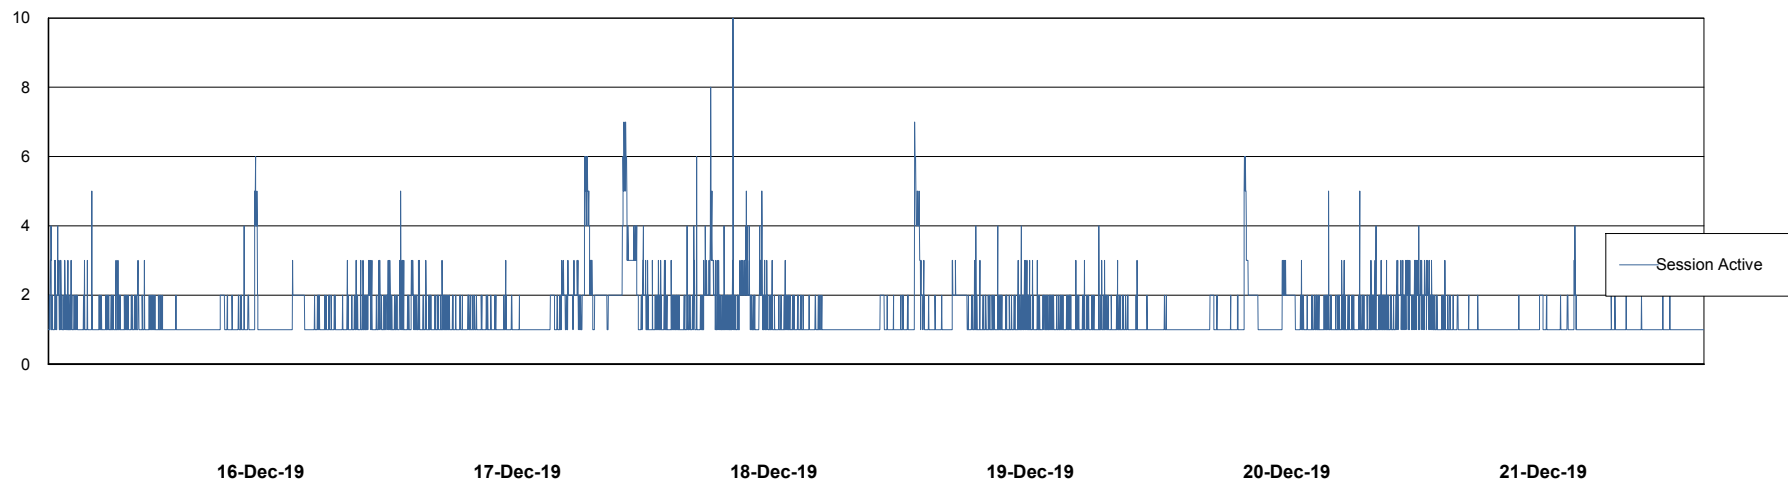

Database Performance ELJDB_Production

DB Processes Max 600
DB Sessions Max 924