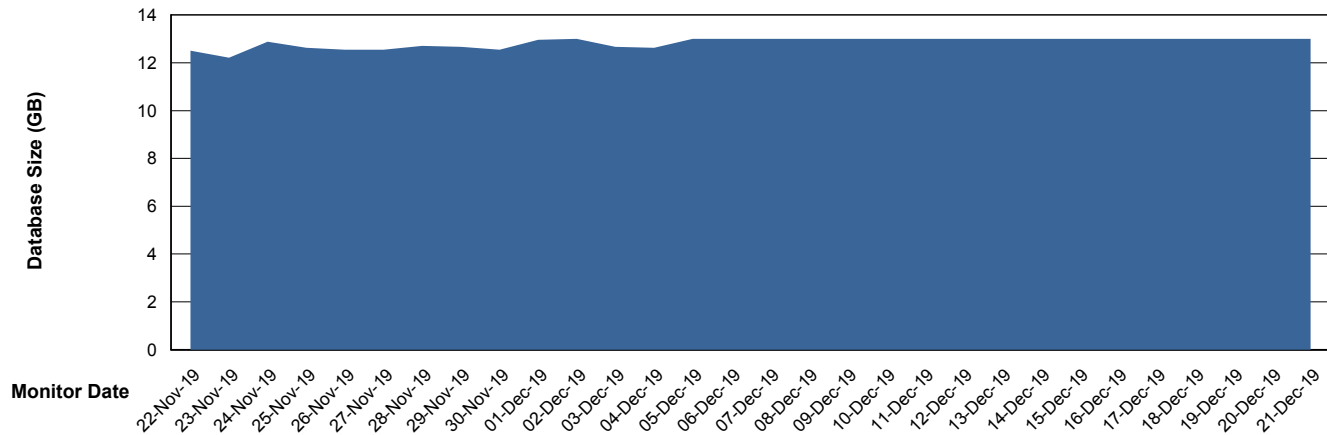

Database Performance ELJDB_Production

DB Processes Max 600
DB Sessions Max 924

Weekly SLA Customer Report

Customer ELJ Production
Database ID 72

Database Performance ELJDB_Standby

DB Processes Max 600
DB Sessions Max 924

Weekly SLA Customer Report

Customer ELJ Production
Database ID 72

DATABASE SIZE ELJDB_PRD_BI

Database growth over last month

DATABASE SIZE ELJDB_Production

Database growth over last month

Weekly SLA Customer Report