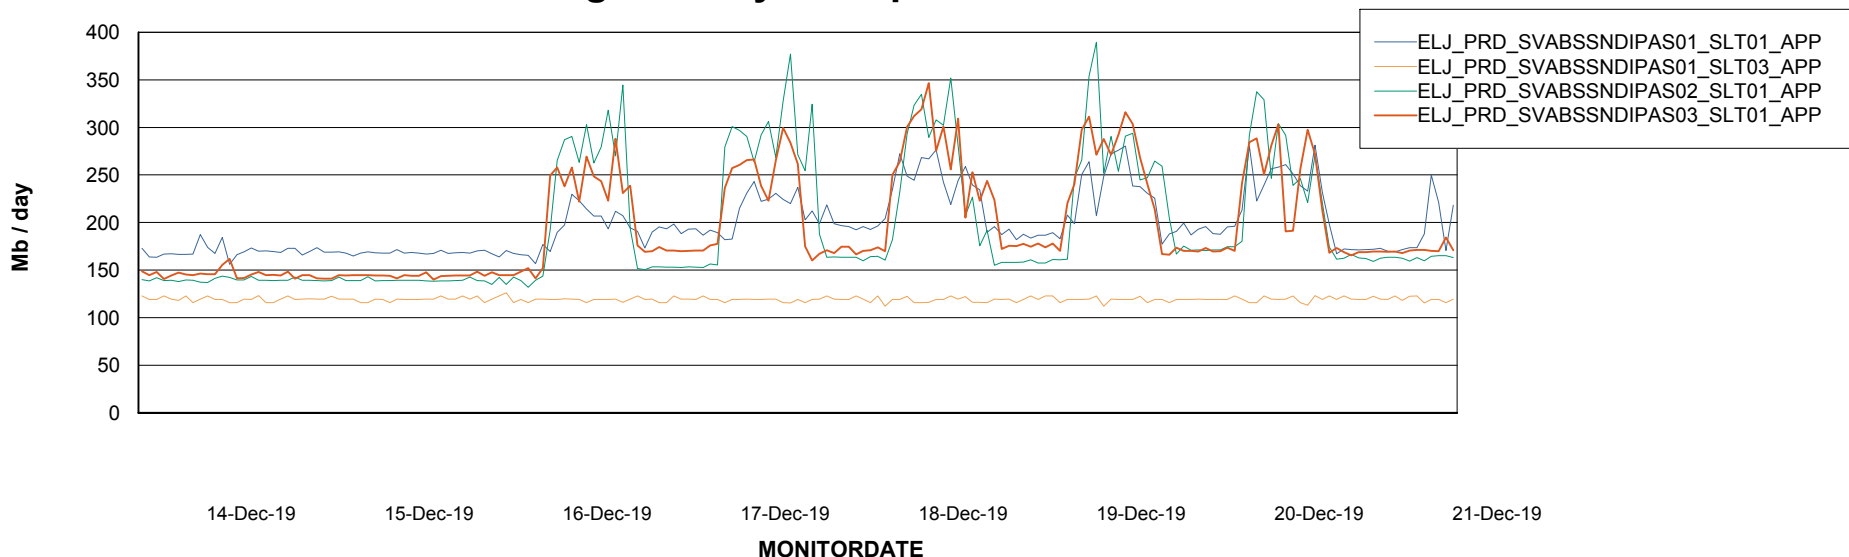

ABSSolute Application Server Services

Avg memory used per ABS Server Service