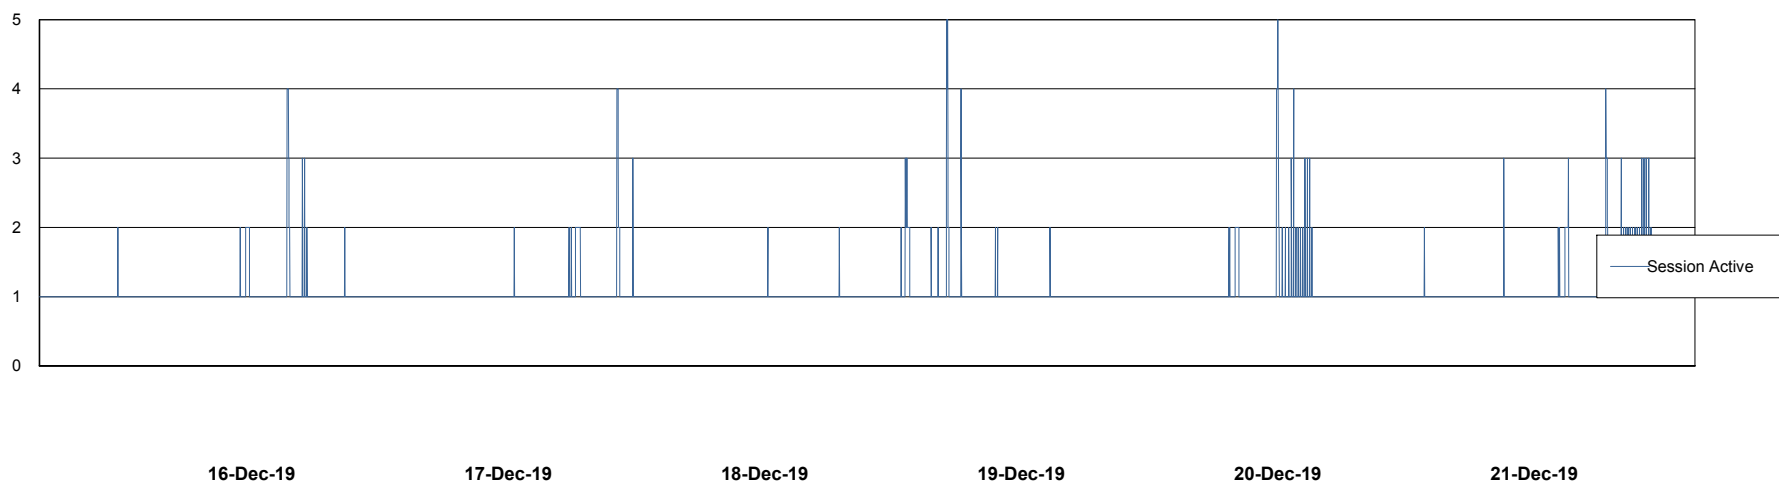

Database Performance ELJDB_PRD_BI

DB Processes Max 1,000
DB Sessions Max 1,524