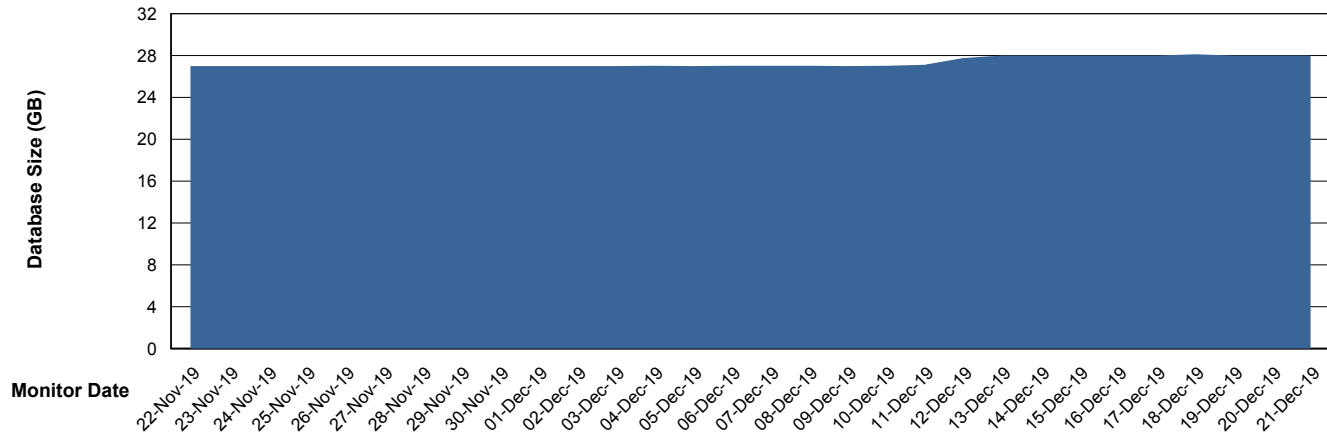

Weekly SLA Customer Report

Customer ELJ Production
Database ID 72

DATABASE SIZE ELJDB_PRD_BI

Database growth over last month

DATABASE SIZE ELJDB_Production

Database growth over last month

Weekly SLA Customer Report