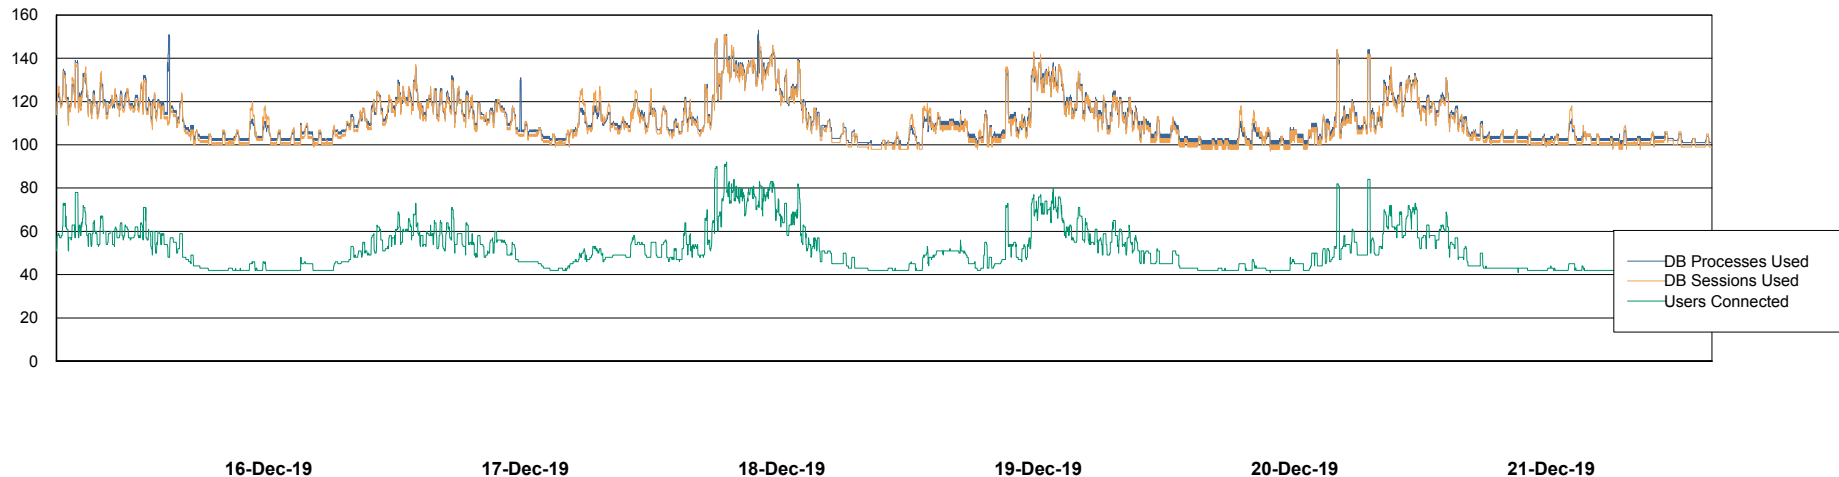

Database Performance ELJDB_Production

DB Processes Max 600
DB Sessions Max 924