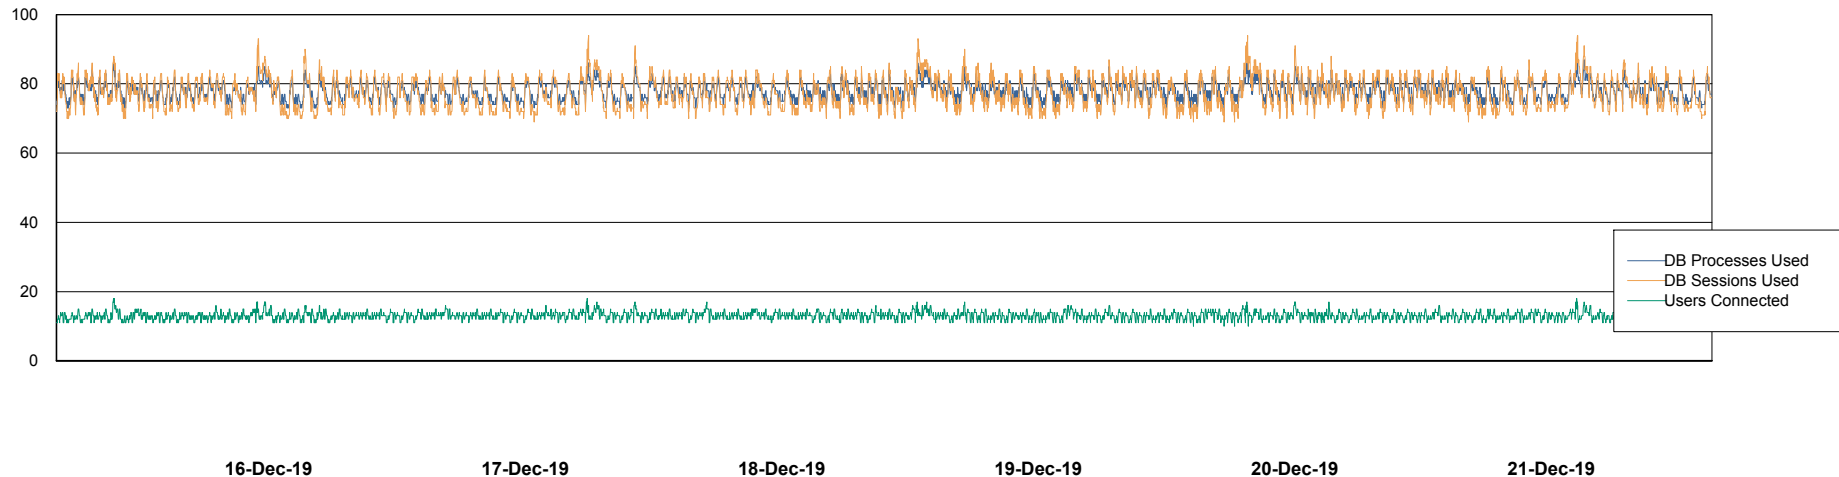

Database Performance ELJDB_PRD_BI

DB Processes Max 1,000
DB Sessions Max 1,524