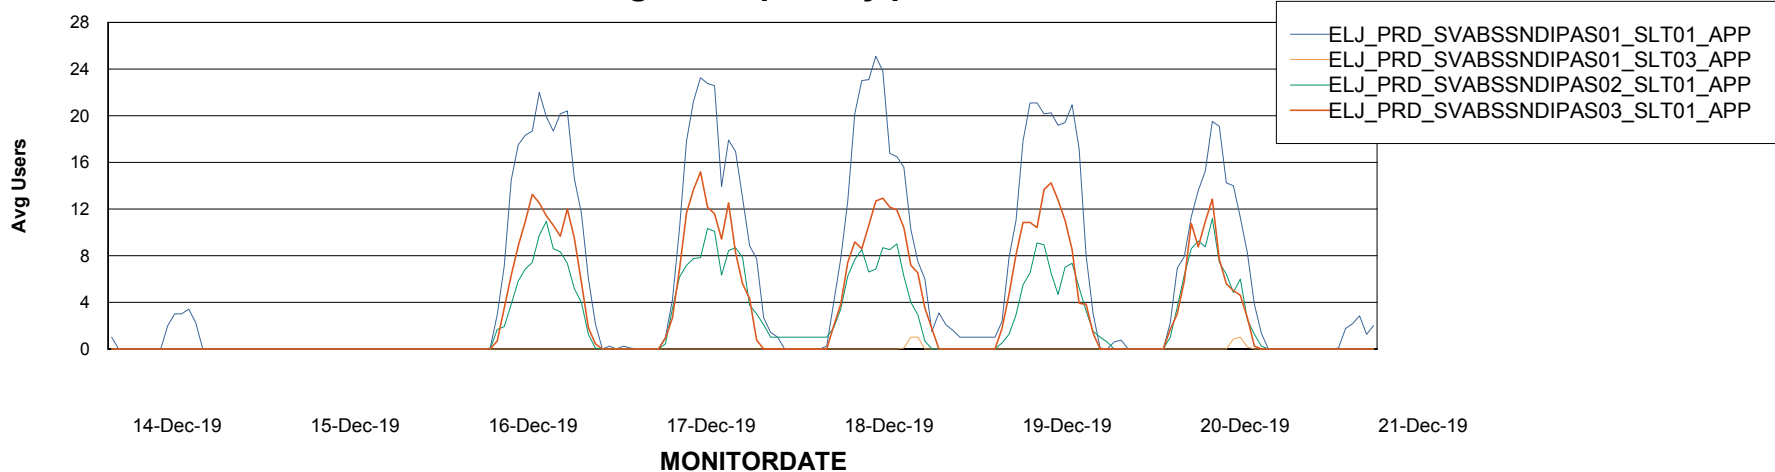

Weekly SLA Customer Report

Customer ELJ Production
Database ID 72

ABSSolute Application Server Services

Avg memory used per ABS Server Service

Avg users per day per ABS server

Weekly SLA Customer Report

Customer ELJ Production
Database ID 72