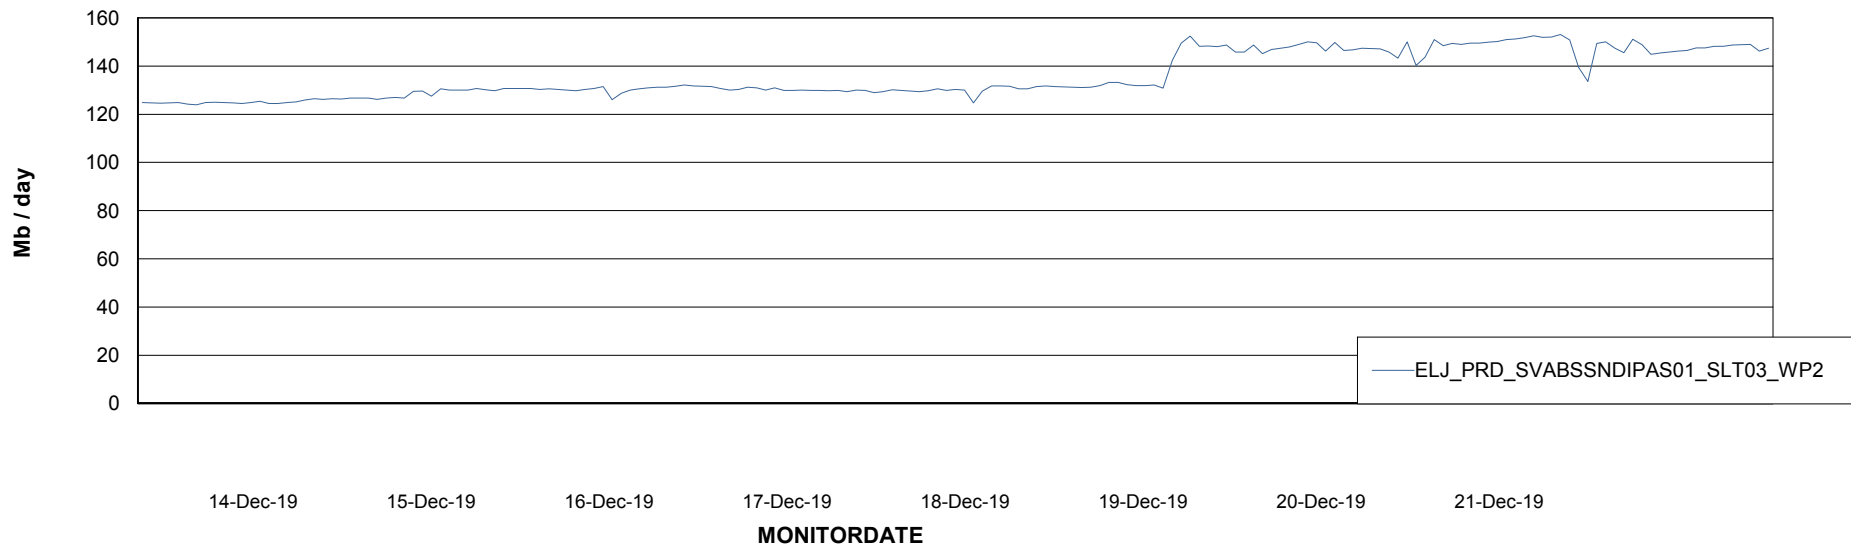

ABSSolute Application ReportServer Services

Avg memory used per ReportServer Service

Weekly SLA Customer Report

Customer ELJ Production
Database ID 72

ABSSolute Web Component Services

Avg memory used per ABS Web component