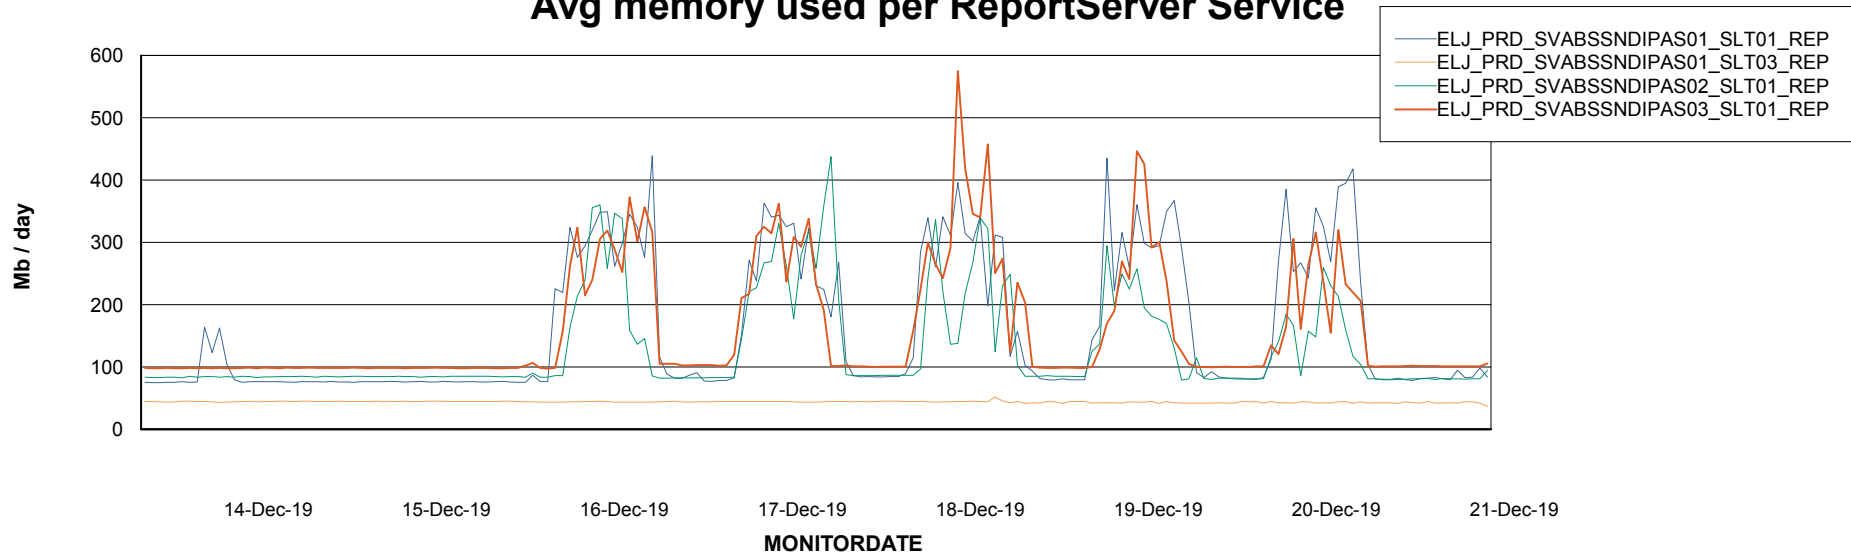

ABSSolute Application ReportServer Services

Avg memory used per ReportServer Service