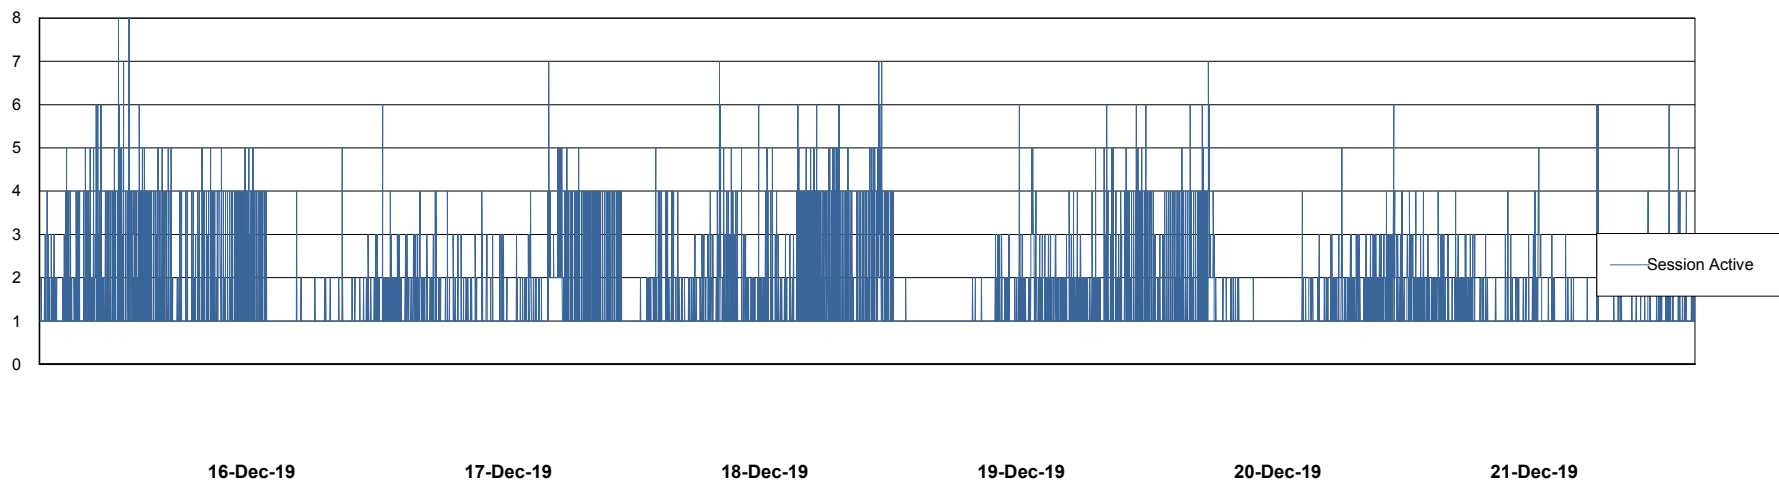

Database Performance ECLDB_Production

DB Processes Max 300
DB Sessions Max 480