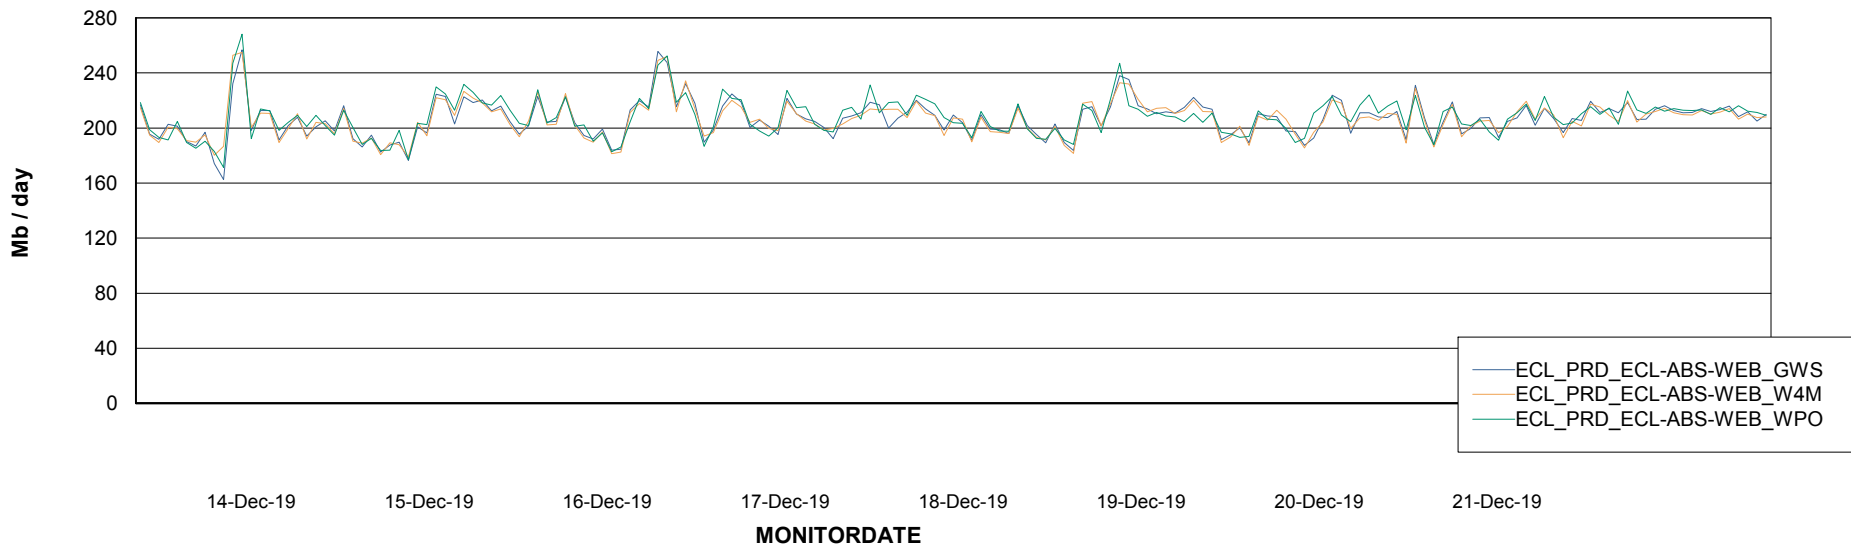

ABSolute Web Component Services

Avg memory used per ABS Web component