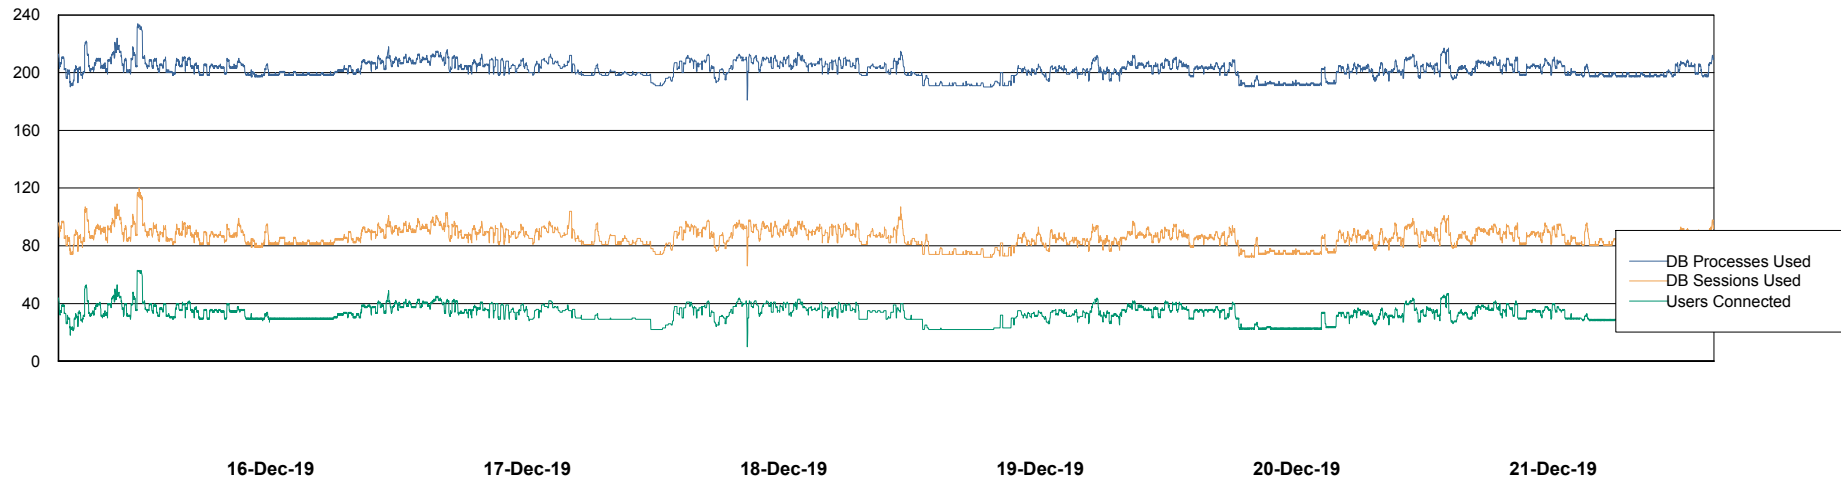

Database Performance ECLDB_Production

DB Processes Max 300
DB Sessions Max 480