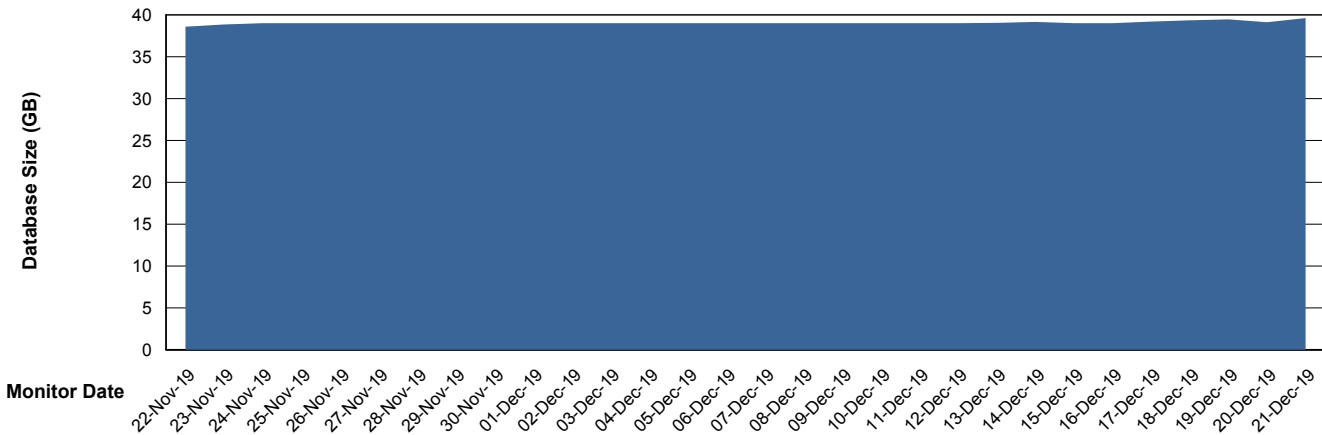

DATABASE SIZE ECLDB_Production

Database growth over last month

Database Tablespace ECLDB_Production

Date	Tablespace Name	Filesize (Gb)	Usedsize (Gb)	Percentage free
21-Dec-19	ABSDATA	44	36	18
	INDX	8	1	88
20-Dec-19	ABSDATA	44	36	18
	INDX	8	1	88
19-Dec-19	ABSDATA	44	36	18
	INDX	8	1	88
18-Dec-19	ABSDATA	44	36	18
	INDX	8	1	88
17-Dec-19	ABSDATA	44	36	18
	INDX	8	1	88
16-Dec-19	ABSDATA	44	36	18
	INDX	8	1	88
15-Dec-19	ABSDATA	44	36	18
	INDX	8	1	88