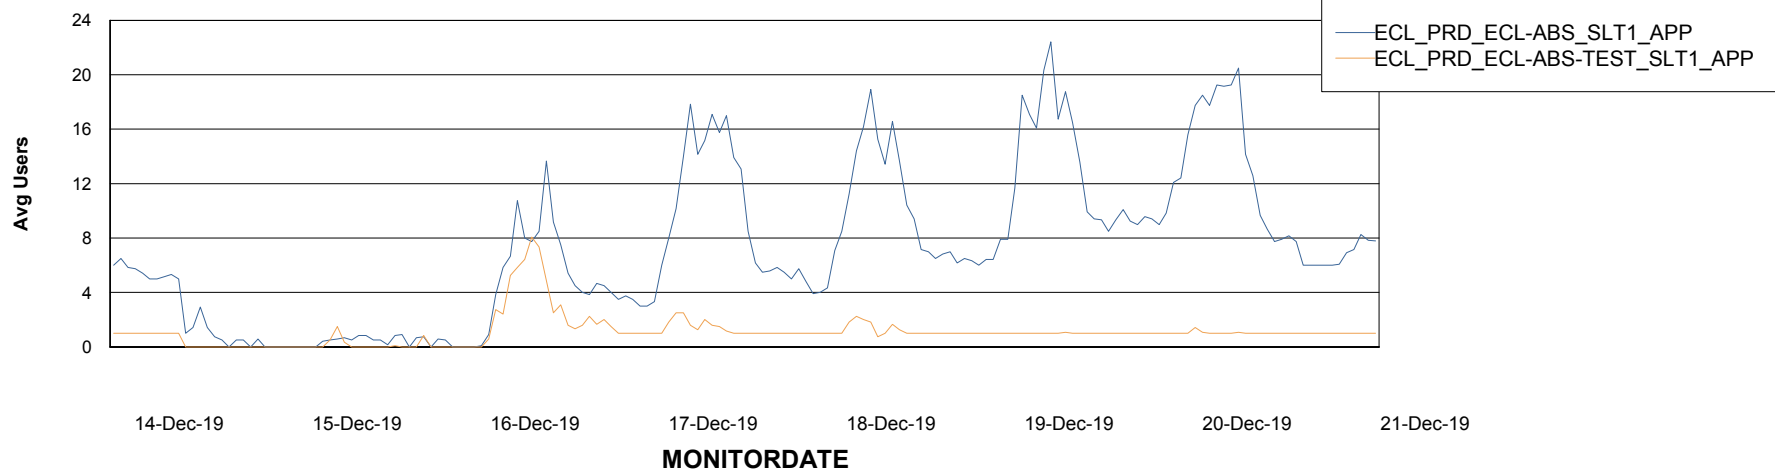

Avg users per day per ABS server