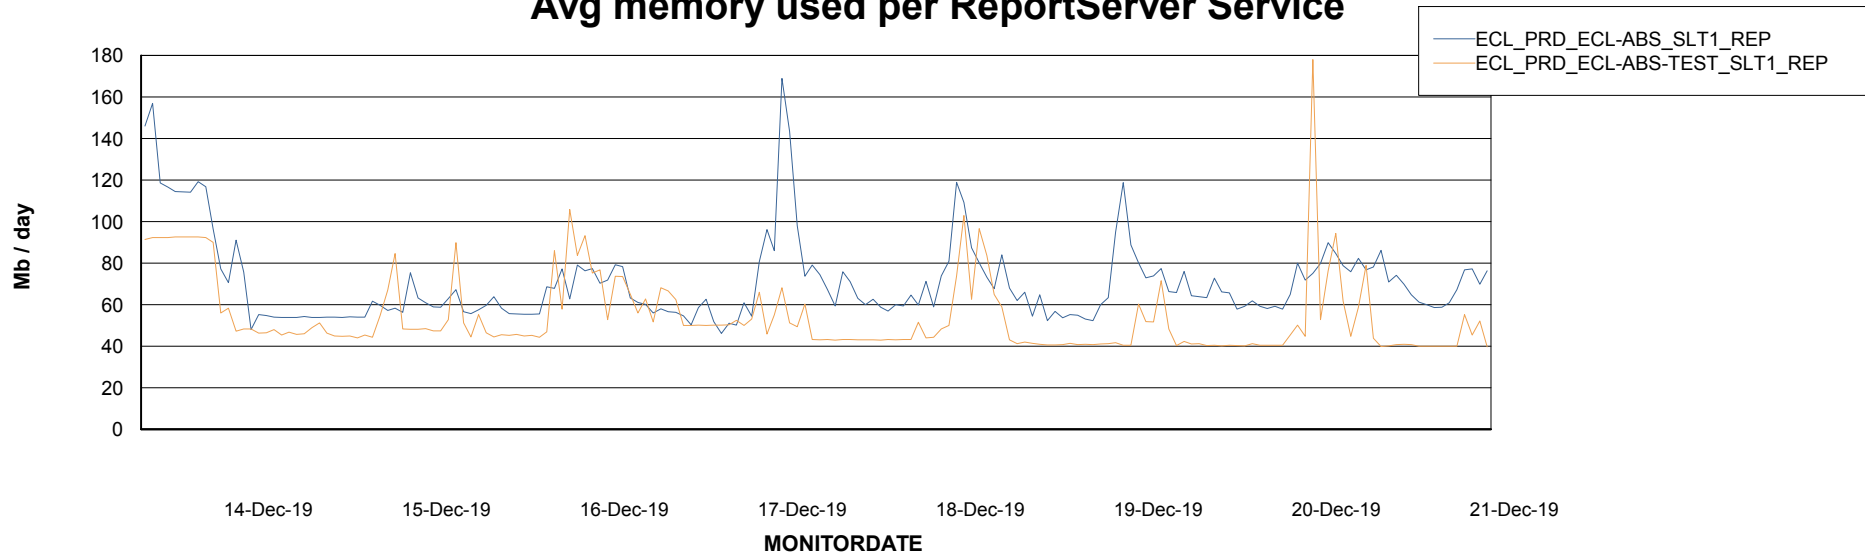

ABSSolute Application ReportServer Services

Avg memory used per ReportServer Service