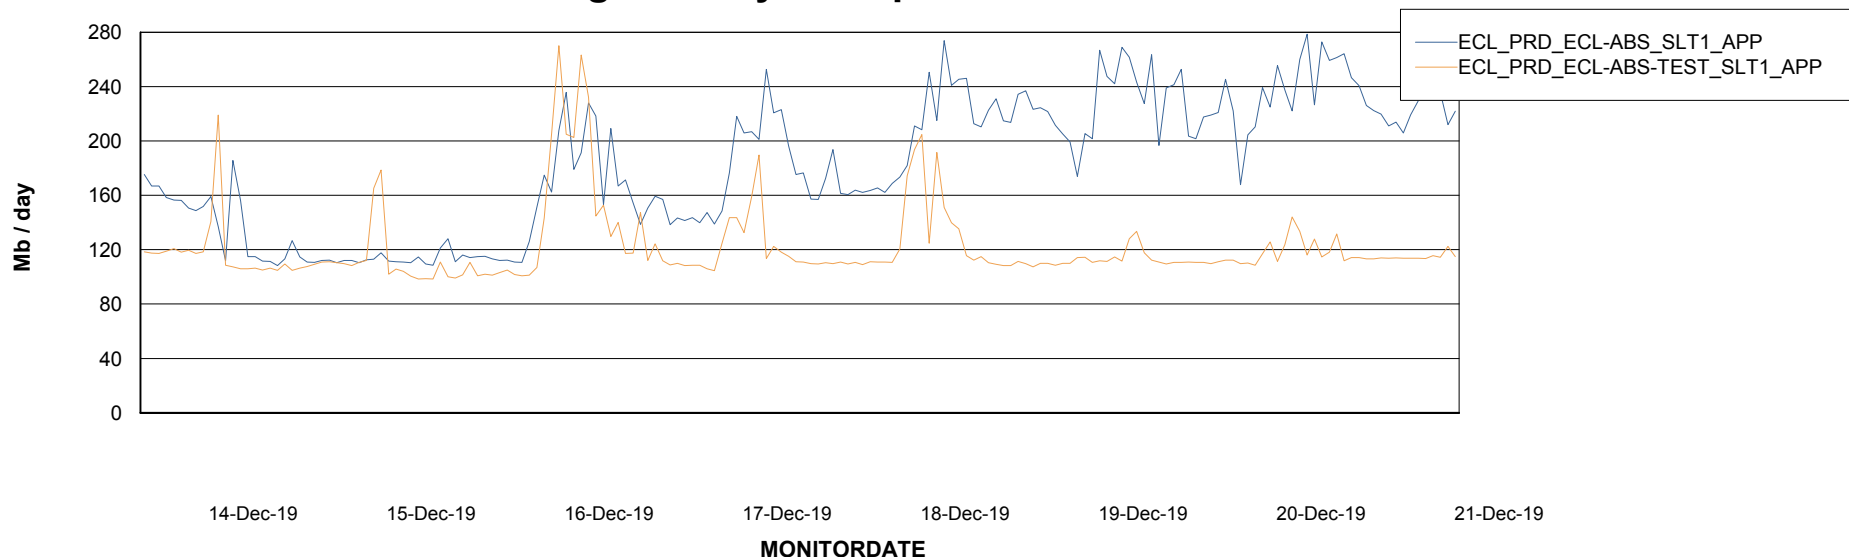

ABSSolute Application Server Services

Avg memory used per ABS Server Service