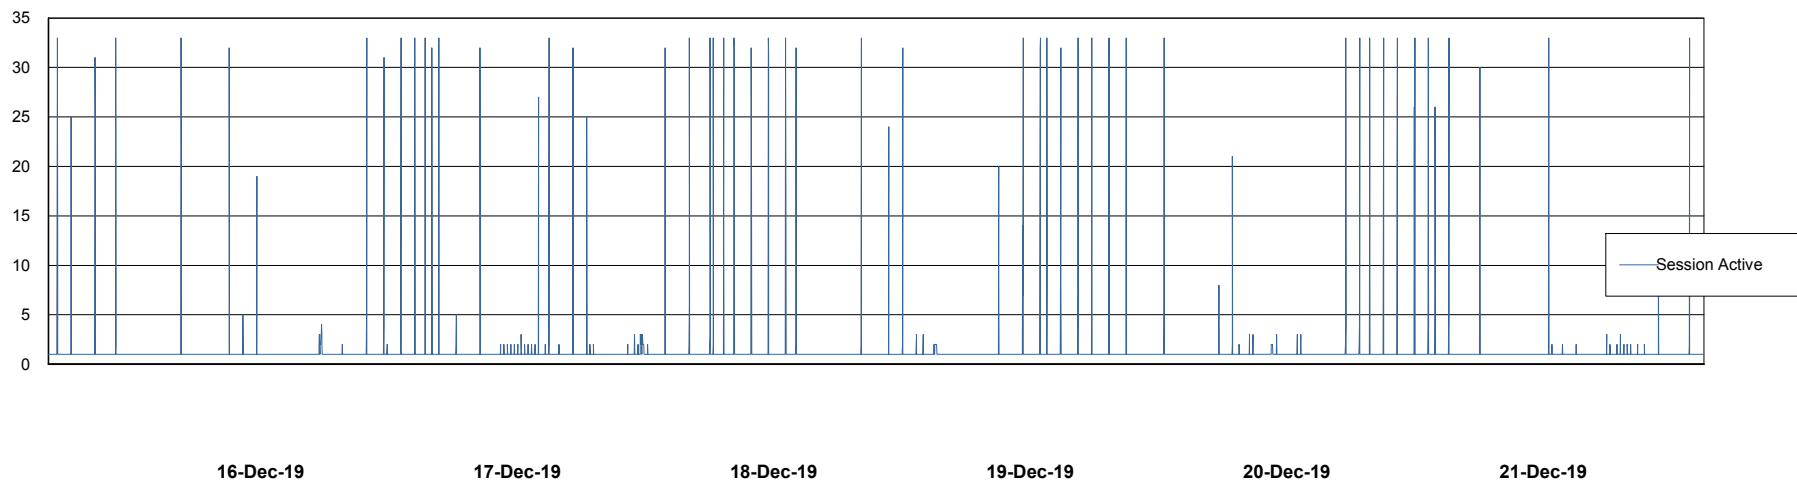

Database Performance ECLDB_Standby

DB Processes Max 300
DB Sessions Max 480