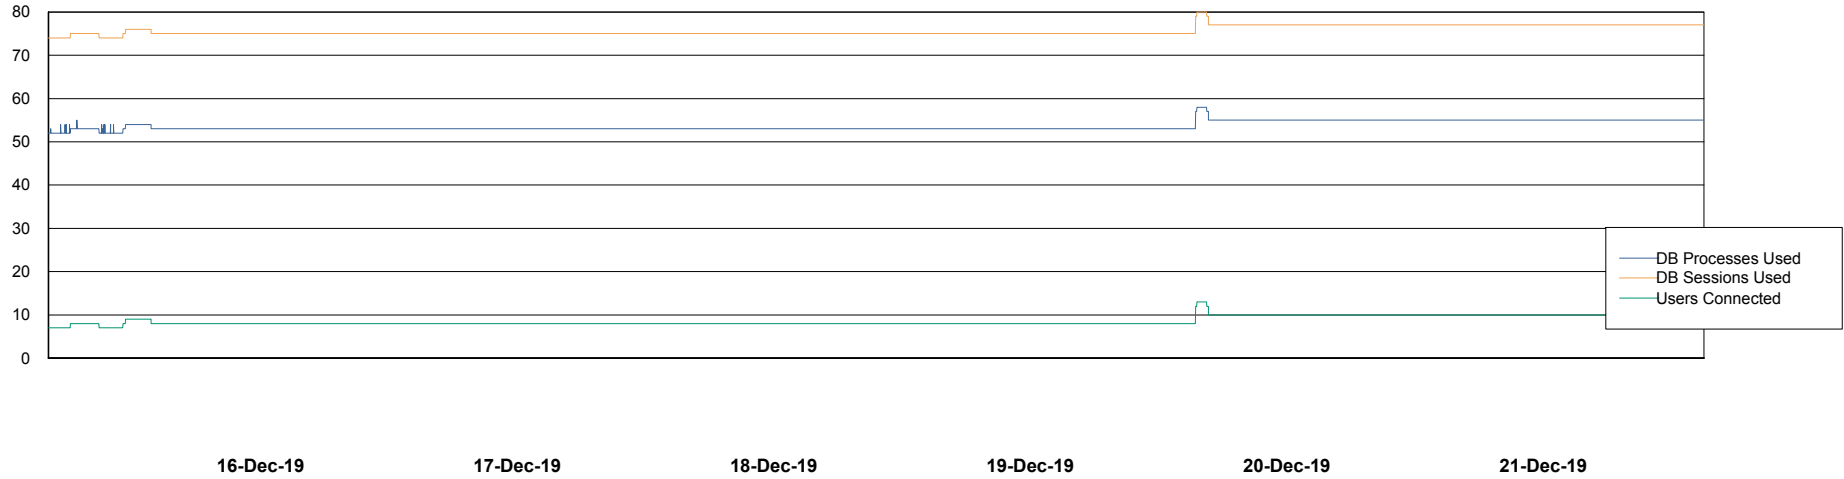

Database Performance DFDDB_Standby

DB Processes Max 600
DB Sessions Max 928