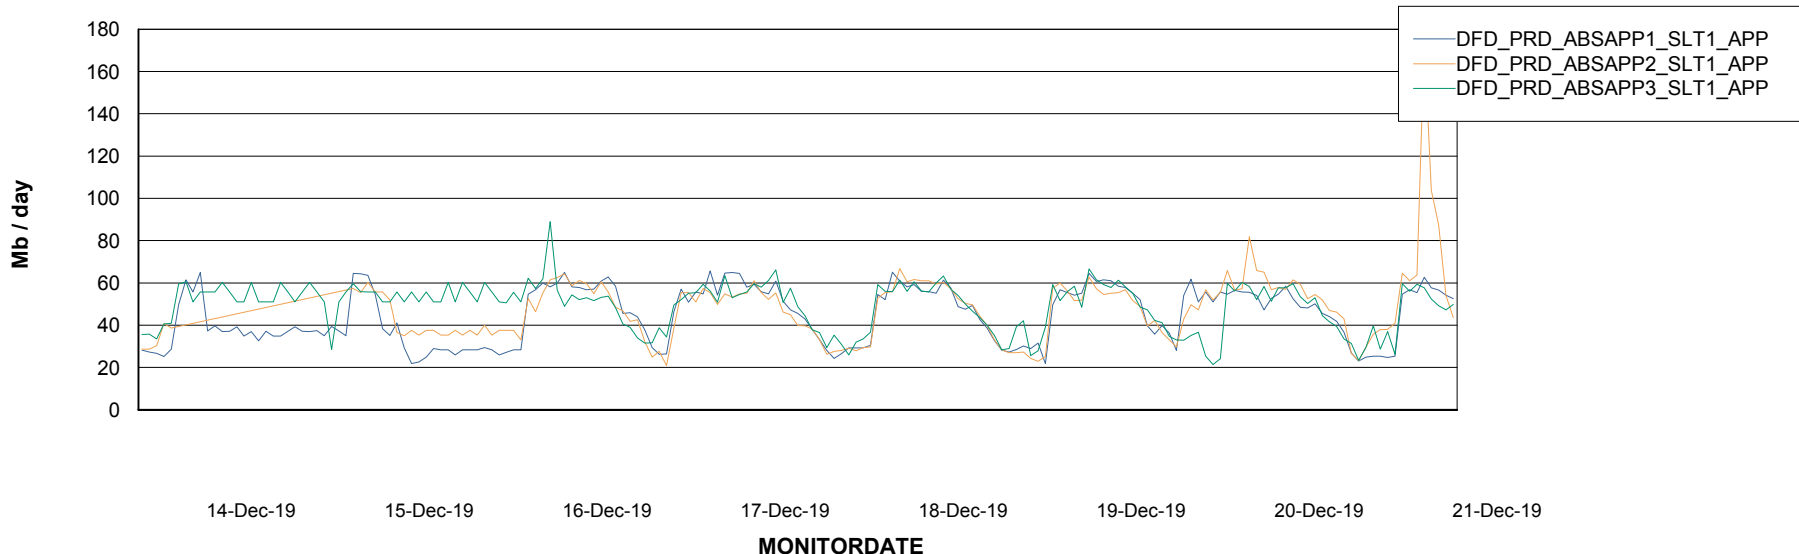

Standby Database Health DFD Production

Recovery lag for last 7 days

Weekly SLA Customer Report

Customer DFD Production
Database ID 39

ABSSolute Application Server Services

Avg memory used per ABS Server Service