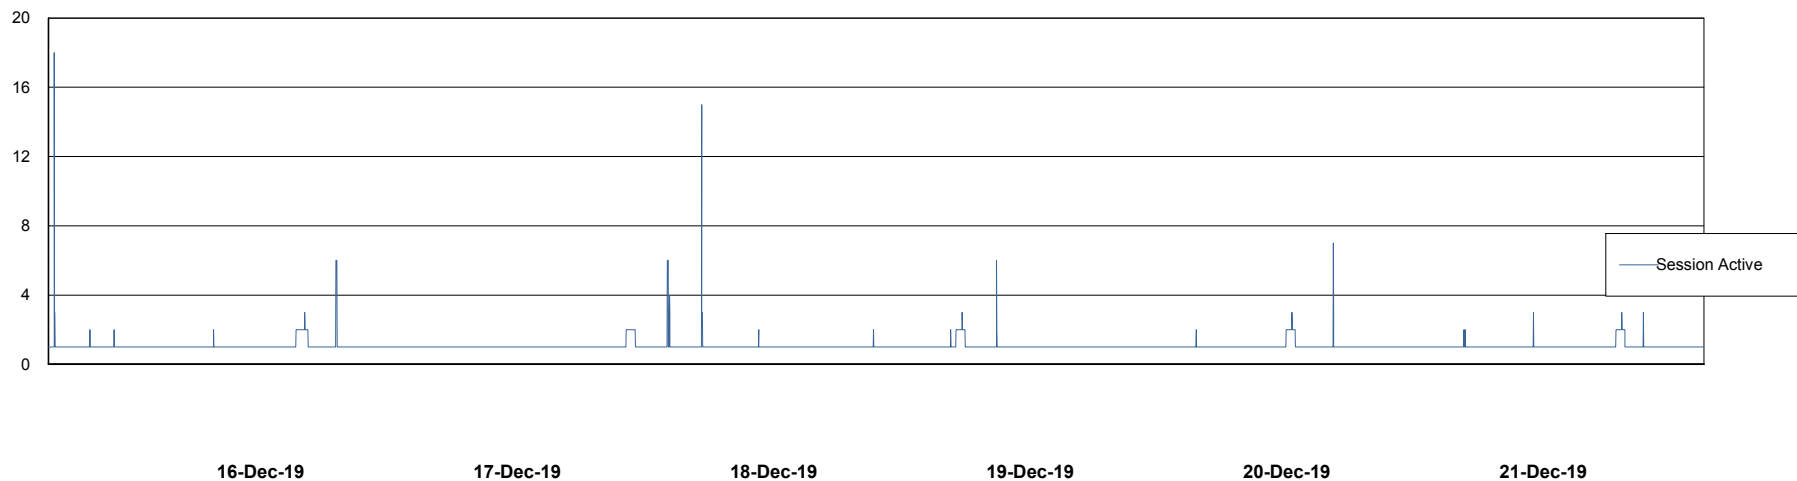

Database Performance DFDDB_Standby

DB Processes Max 600
DB Sessions Max 928

Weekly SLA Customer Report

Customer DFD Production
Database ID 39

Database Performance DFDDDBI_Production

DB Processes Max 500
DB Sessions Max 772