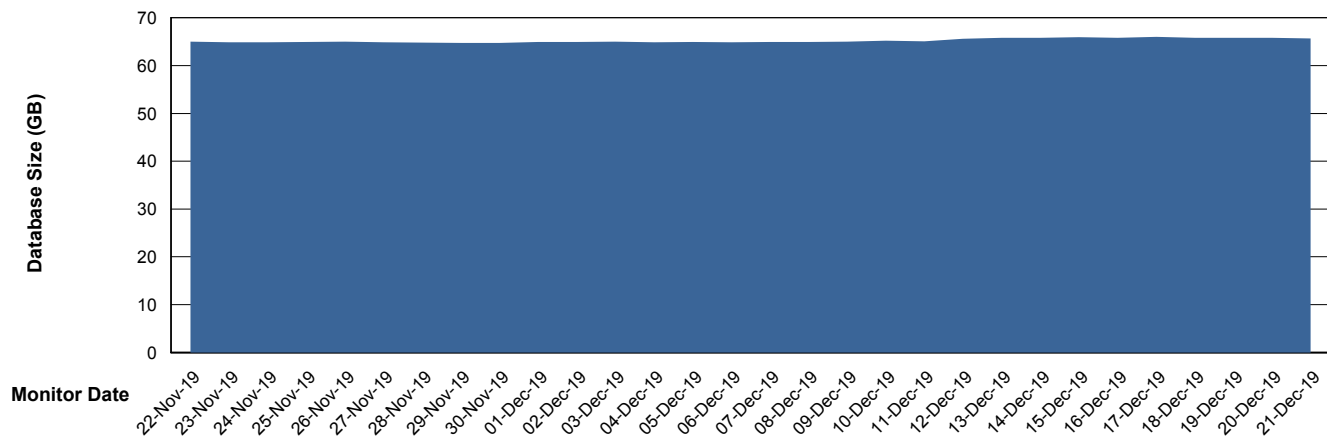

Weekly SLA Customer Report

Customer DFD Production
Database ID 39

DATABASE SIZE DFDDDB_Production

Database growth over last month

DATABASE SIZE DFDDDBI_Production

Database growth over last month

Weekly SLA Customer Report