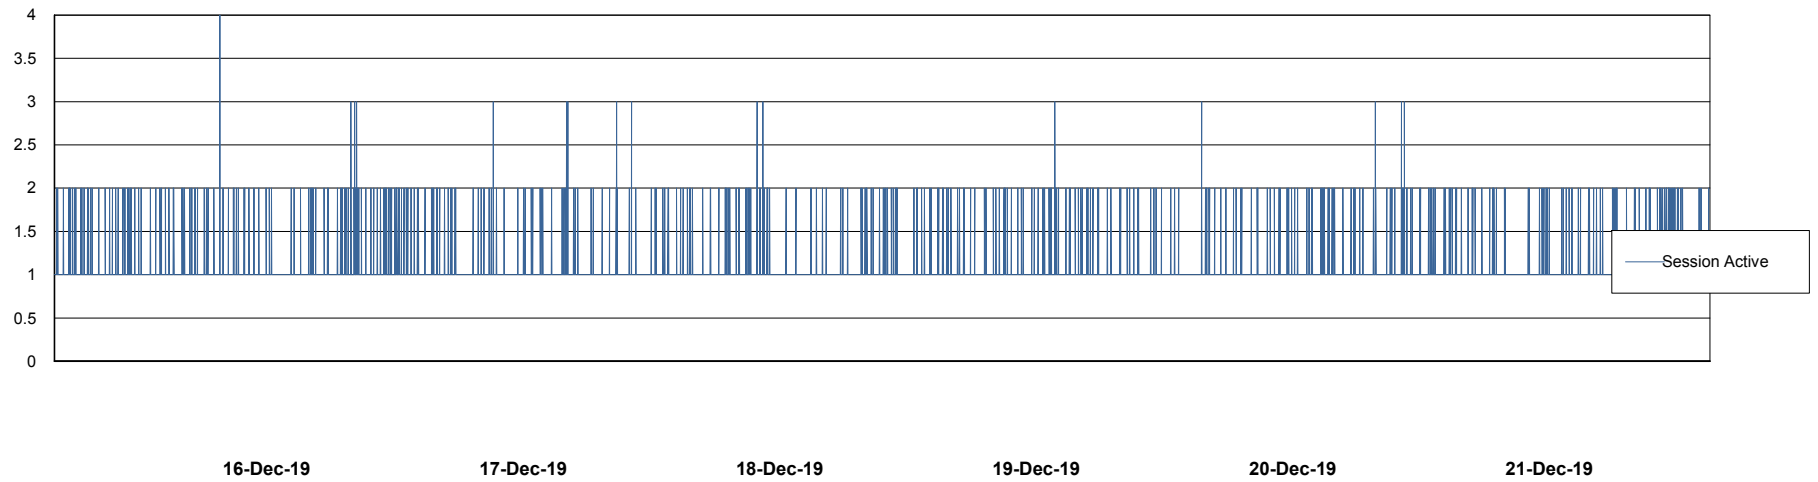

Database Performance DFDDB_Standby

DB Processes Max 600
DB Sessions Max 928