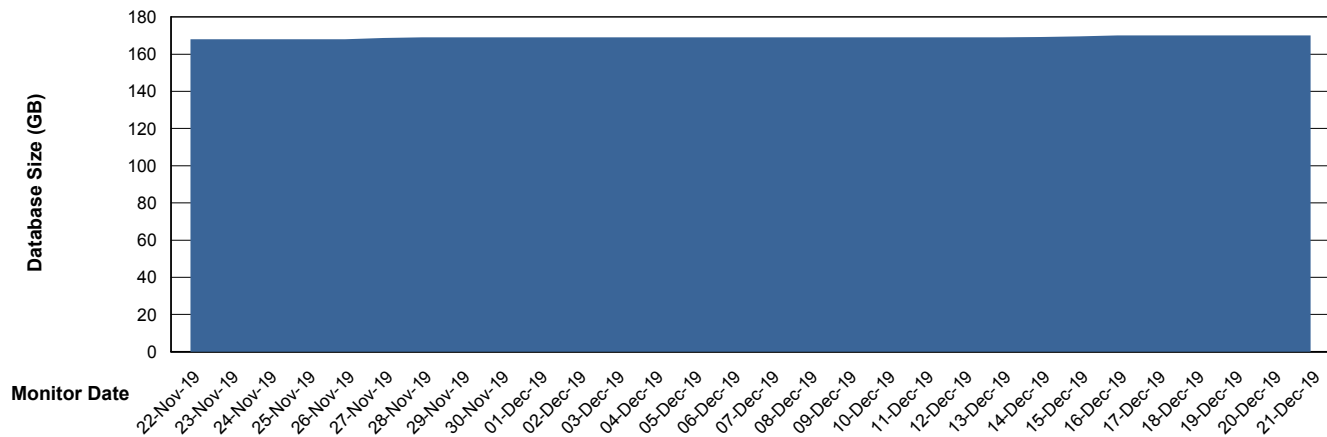

Database Performance DFDDB_Standby

DB Processes Max 600
DB Sessions Max 928

Weekly SLA Customer Report

Customer DFD Production
Database ID 39

Database Performance DFDDDBI_Production

DB Processes Max 500
DB Sessions Max 772

Weekly SLA Customer Report

Customer DFD Production
Database ID 39

DATABASE SIZE DFDDDB_Production

Database growth over last month

DATABASE SIZE DFDDDBI_Production

Database growth over last month

Weekly SLA Customer Report