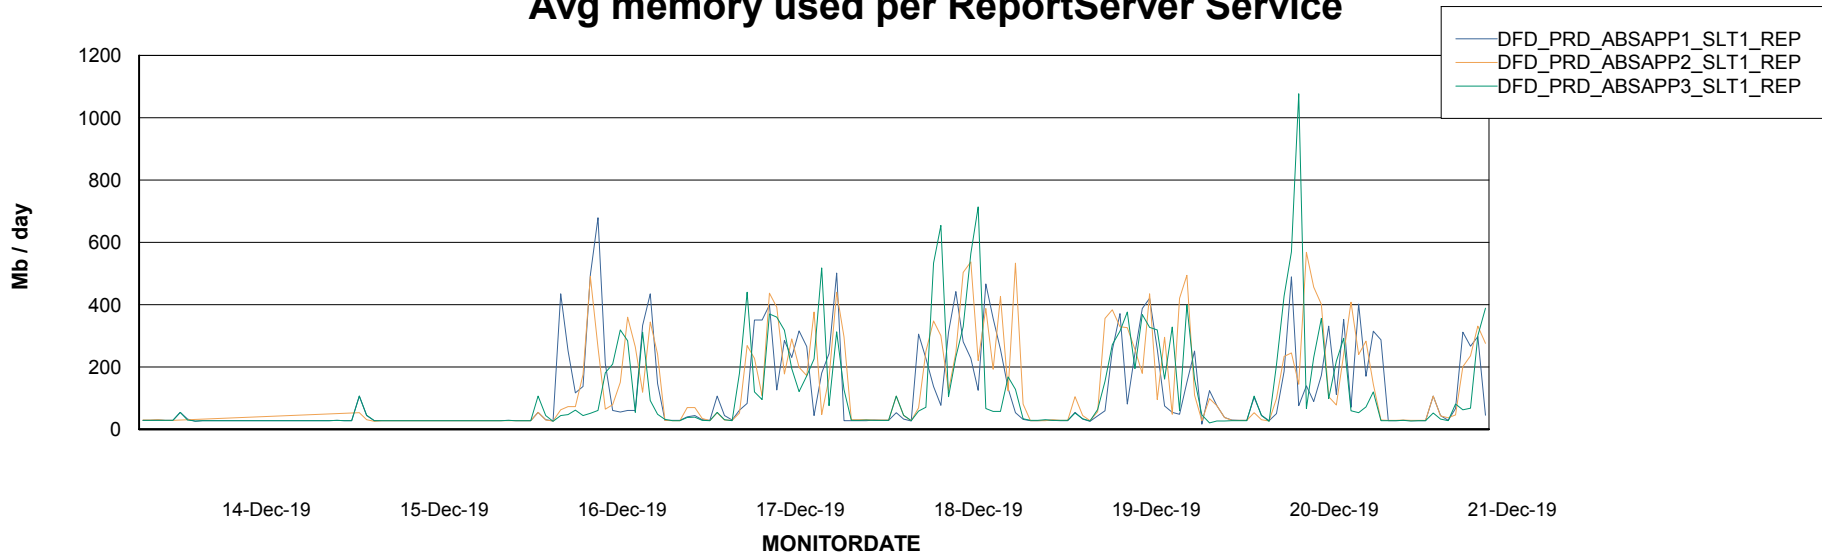

Avg users per day per ABS server

Weekly SLA Customer Report

Customer DFD Production
Database ID 39

ABSSolute Application ReportServer Services

Avg memory used per ReportServer Service

Disaster per ABS component