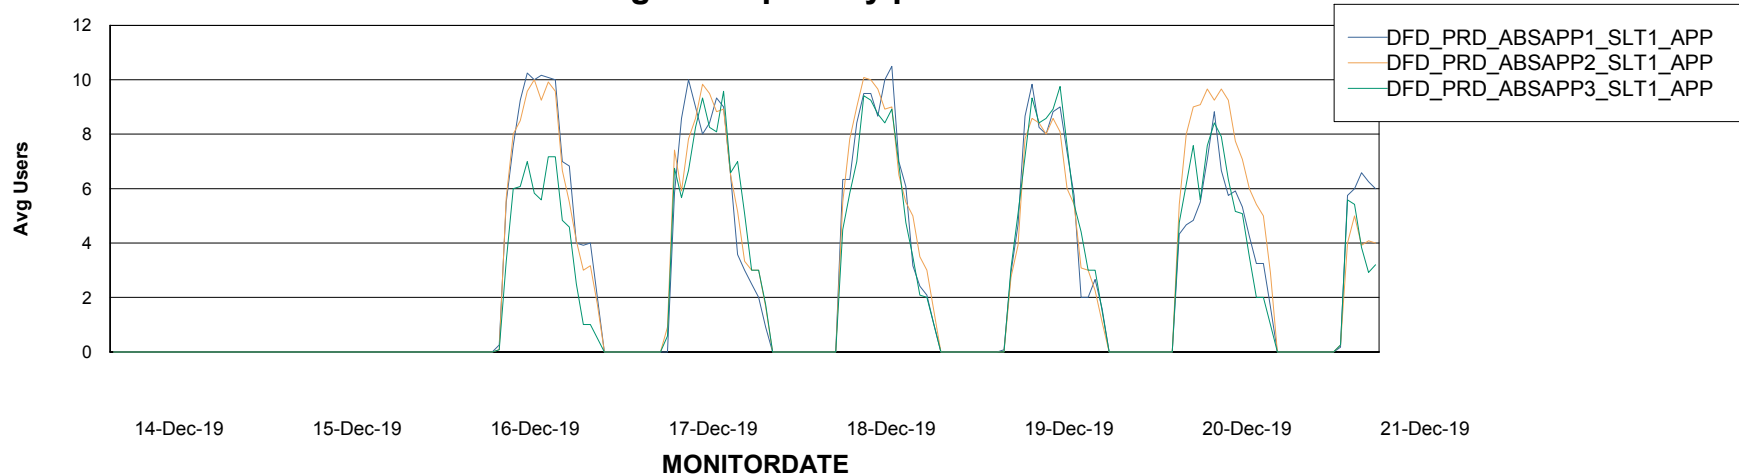

Avg users per day per ABS server