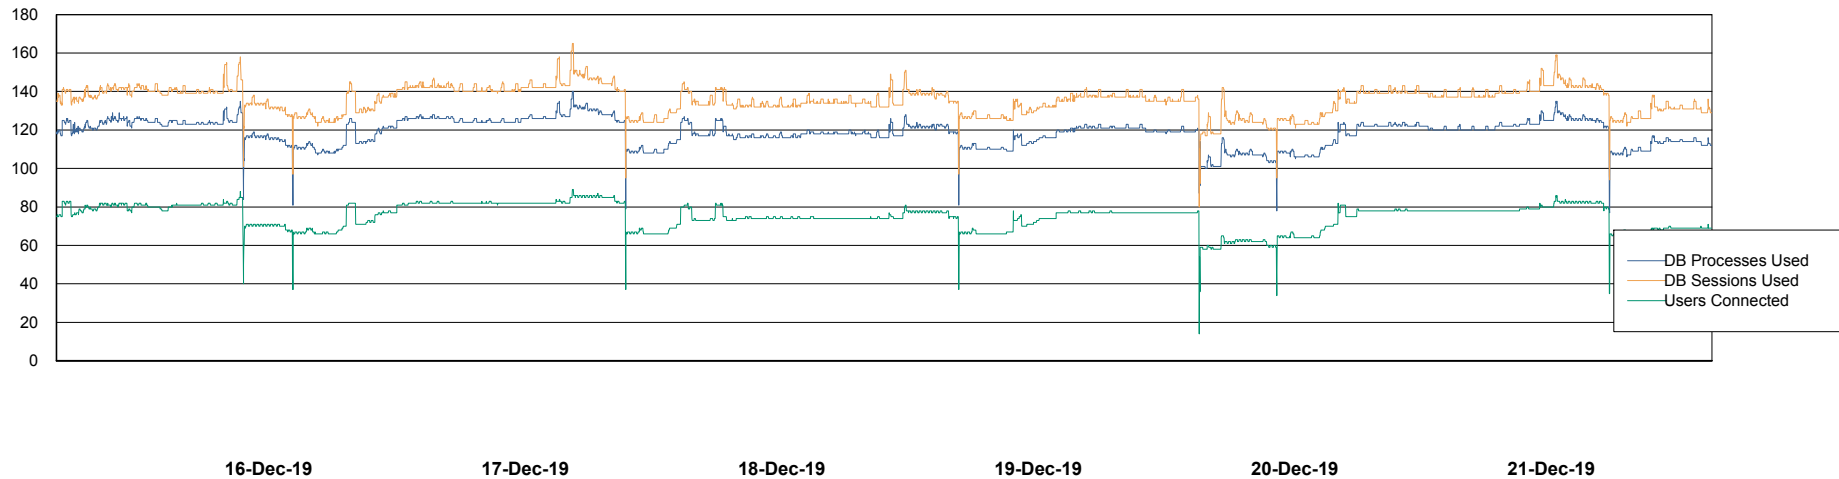

Harddisk Usage DFD_PRD_ORACLE2

	Free disk space on c: (%)	Total disk space on c: (Gb)	Free disk space on d: (%)	Total disk space on d: (Gb)	Free disk space on e: (%)	Total disk space on e: (Gb)	Free disk space on f: (%)	Total disk space on f: (Gb)
21-Dec-19	26	78	70	479	67	800	57	800
20-Dec-19	26	78	70	479	67	800	57	800
19-Dec-19	26	78	70	479	67	800	57	800
18-Dec-19	26	78	70	479	68	800	57	800
17-Dec-19	26	78	70	479	68	800	57	800
16-Dec-19	26	78	70	479	68	800	57	800
15-Dec-19	26	78	70	479	68	800	57	800

Weekly SLA Customer Report

Customer DFD Production
Database ID 39

Database Performance DFDDDB_Production

DB Processes Max 600
DB Sessions Max 928

Weekly SLA Customer Report

Customer DFD Production
Database ID 39