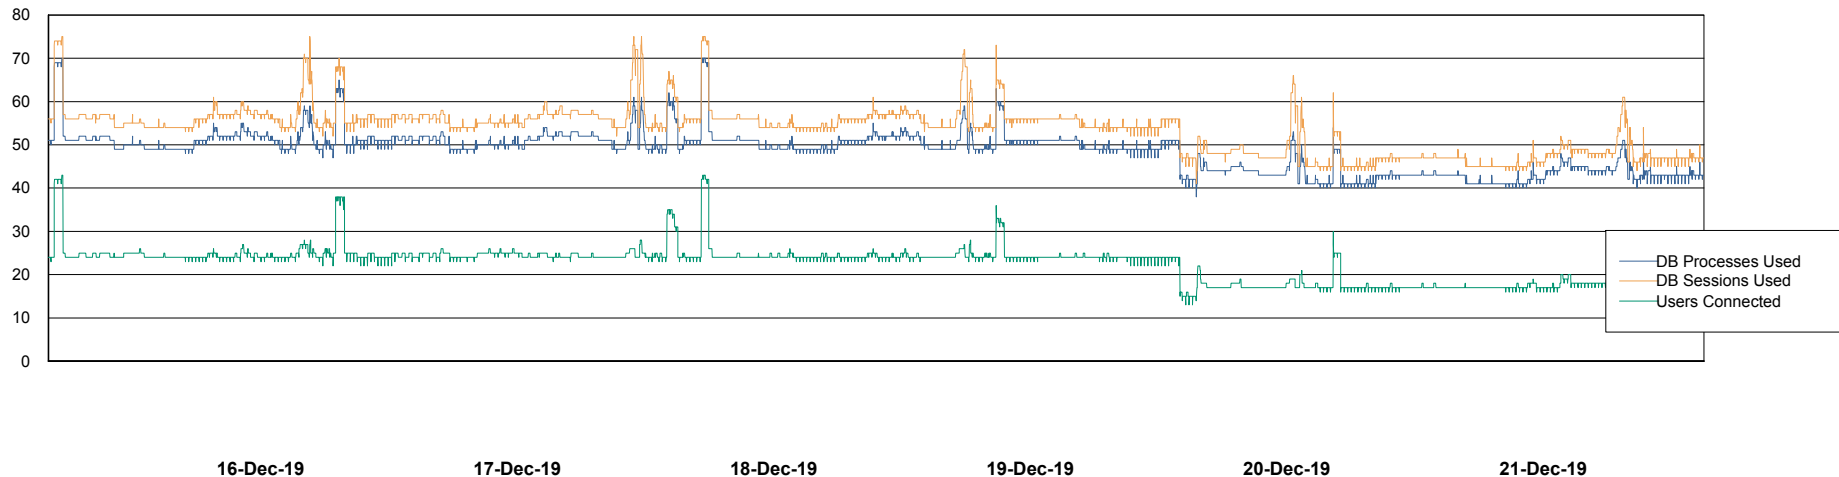

Database Performance DFDDB_Standby

DB Processes Max 600
DB Sessions Max 928

Weekly SLA Customer Report

Customer DFD Production
Database ID 39

Database Performance DFDDDBI_Production

DB Processes Max 500
DB Sessions Max 772