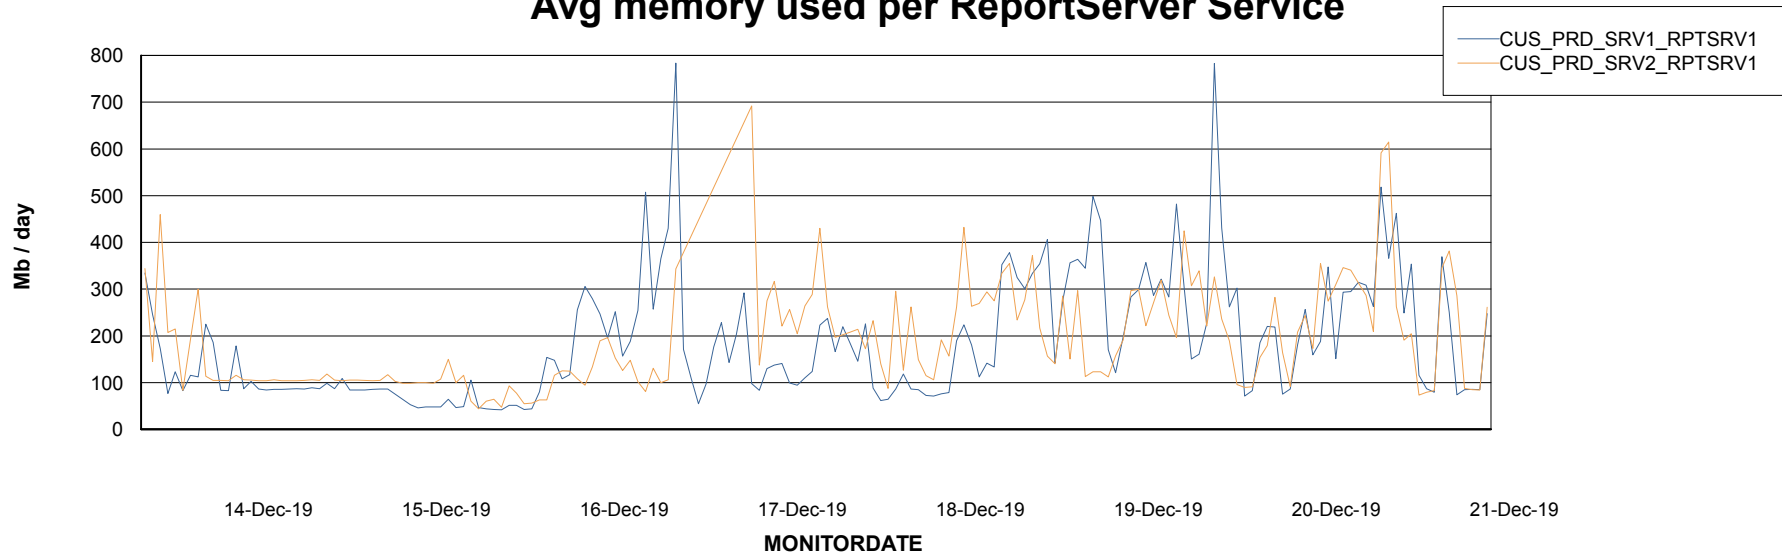

ABSolute Web Component Services

Avg memory used per ReportServer Service