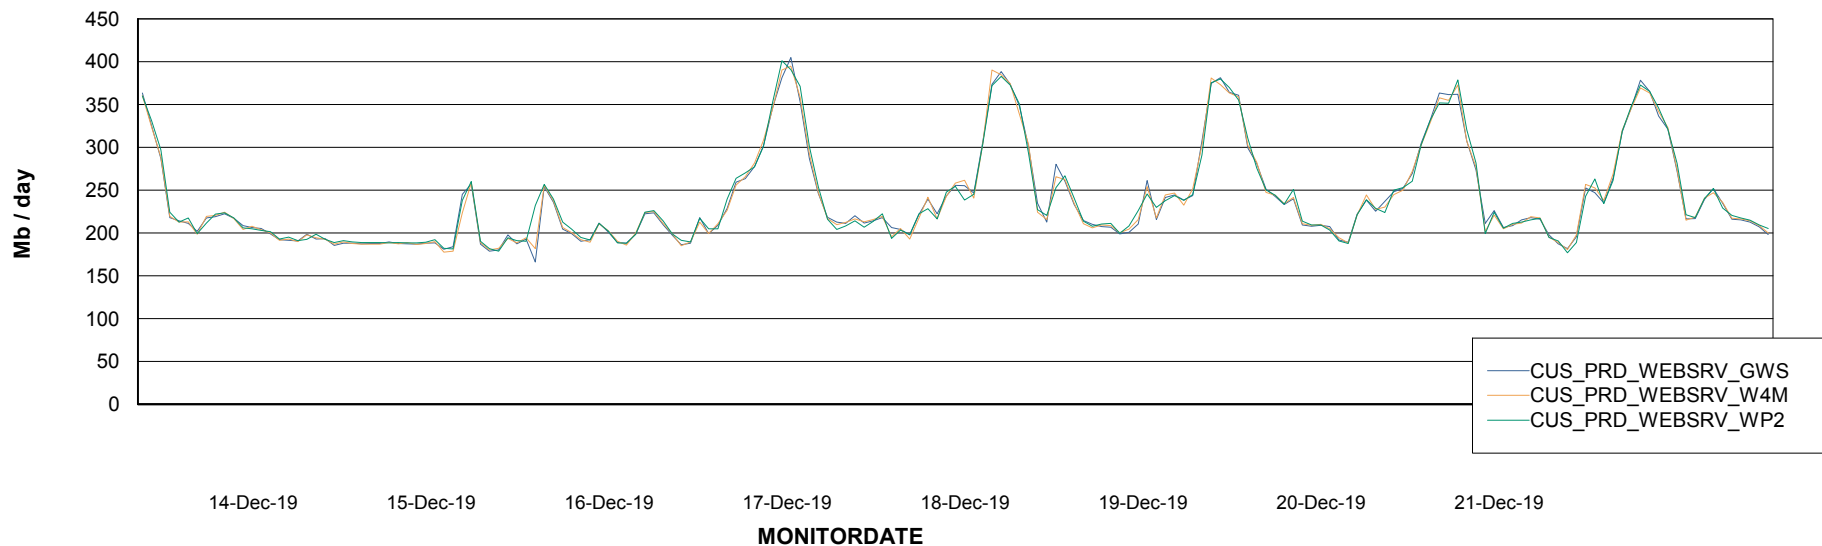

ABSolute Web Component Services

Avg memory used per ABS Web component