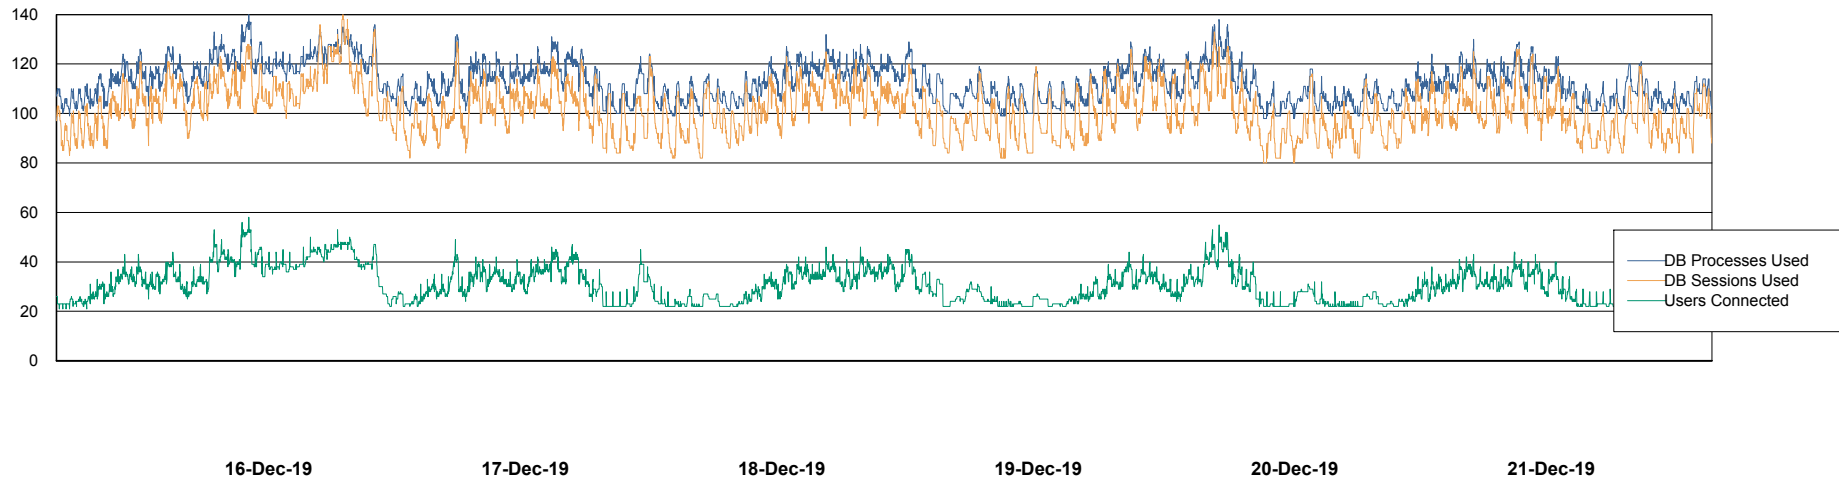

Database Performance CUS_ProdDB_Primary

DB Processes Max 300
DB Sessions Max 472