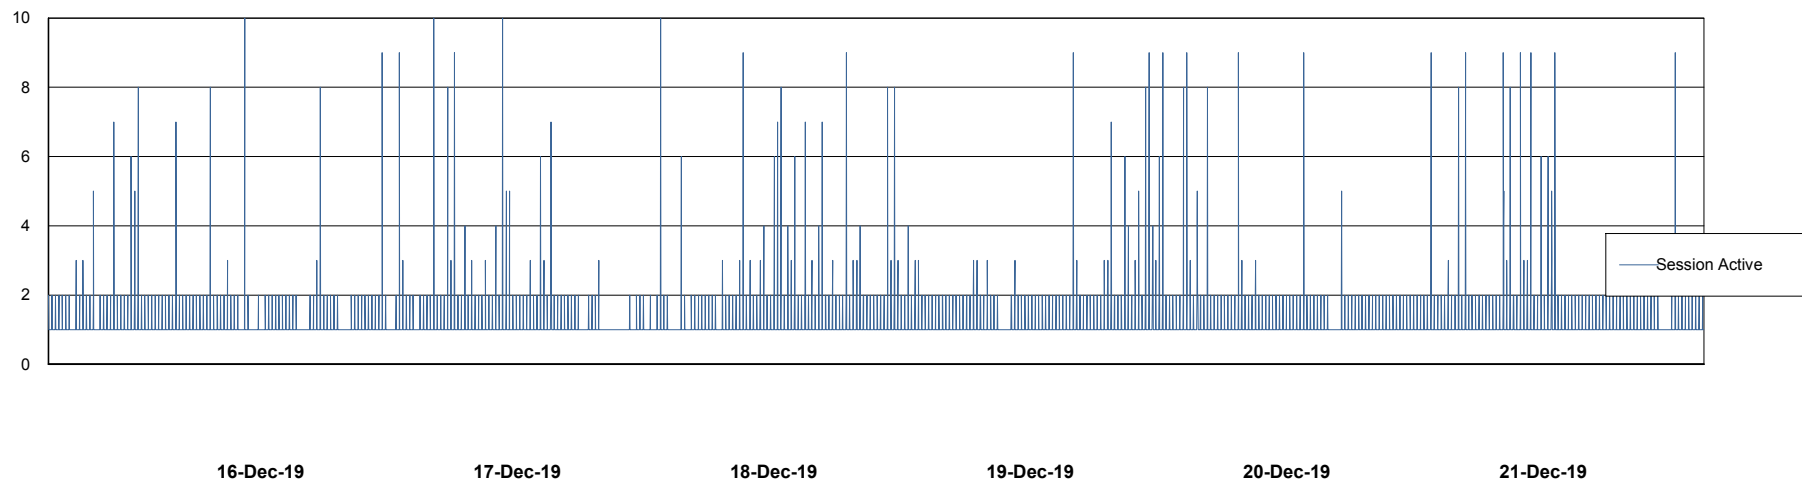

Database Performance CUS_ProdDB_Standby

DB Processes Max 300
DB Sessions Max 472