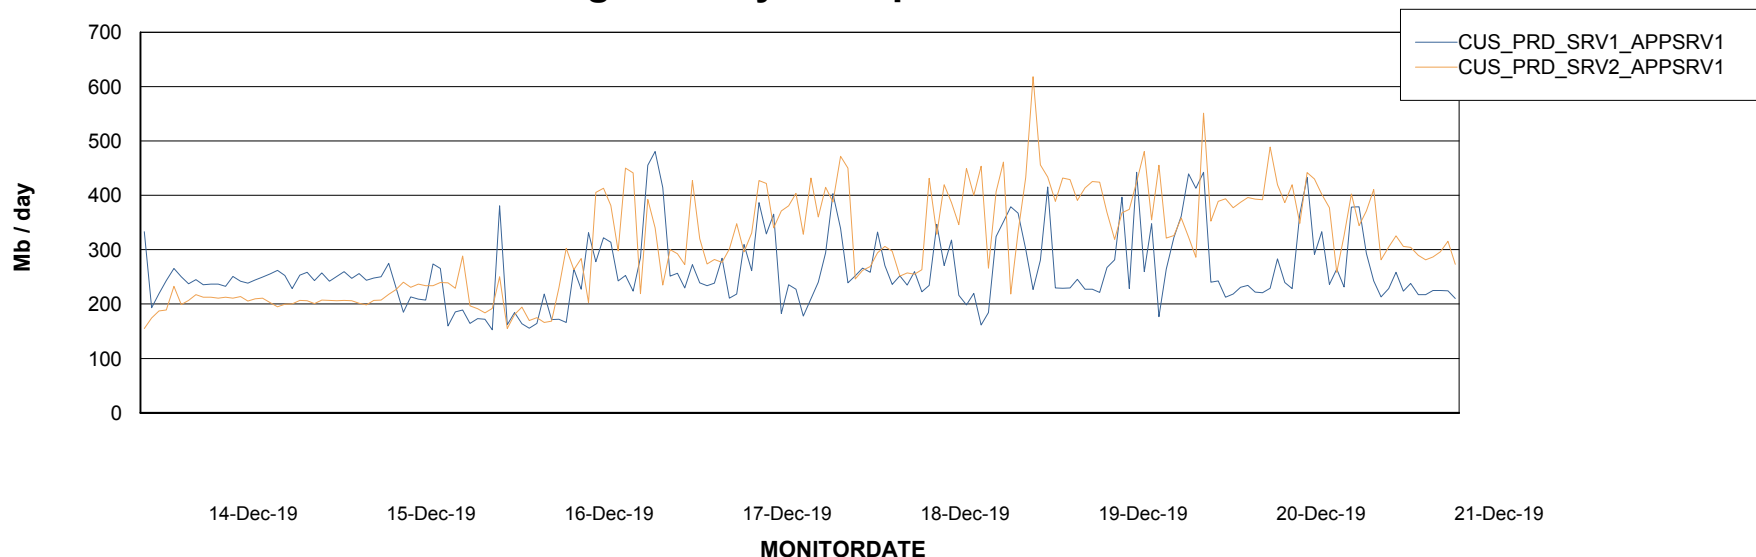

ABSSolute Application Server Services

Avg memory used per ABS Server Service