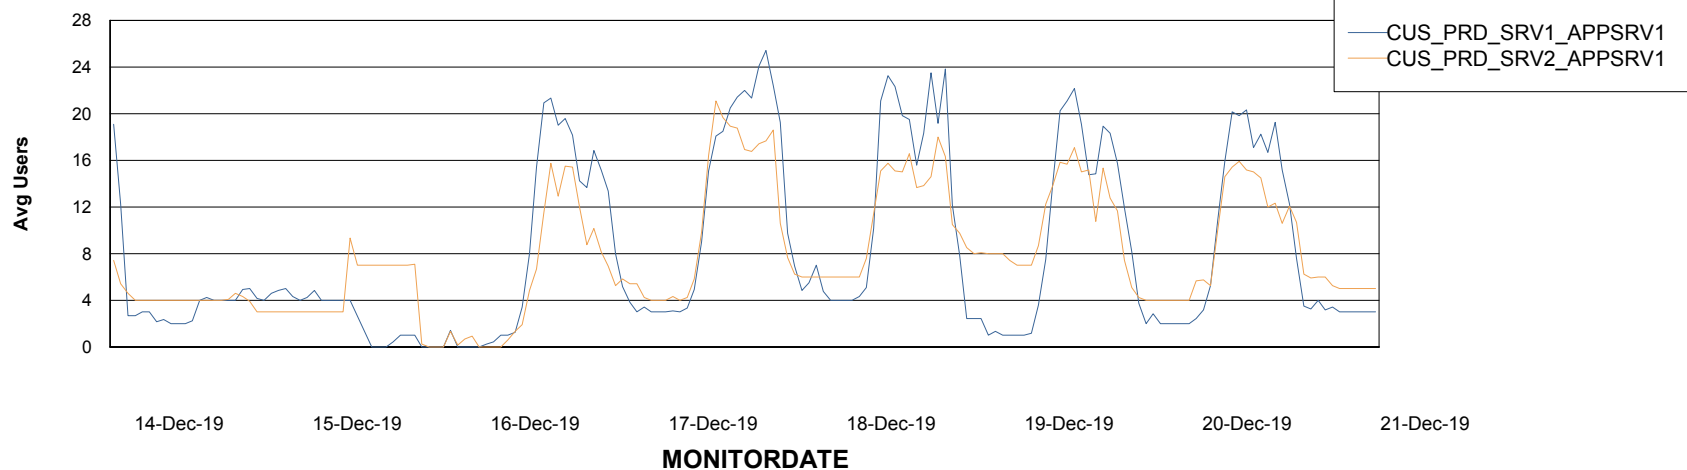

Avg users per day per ABS server