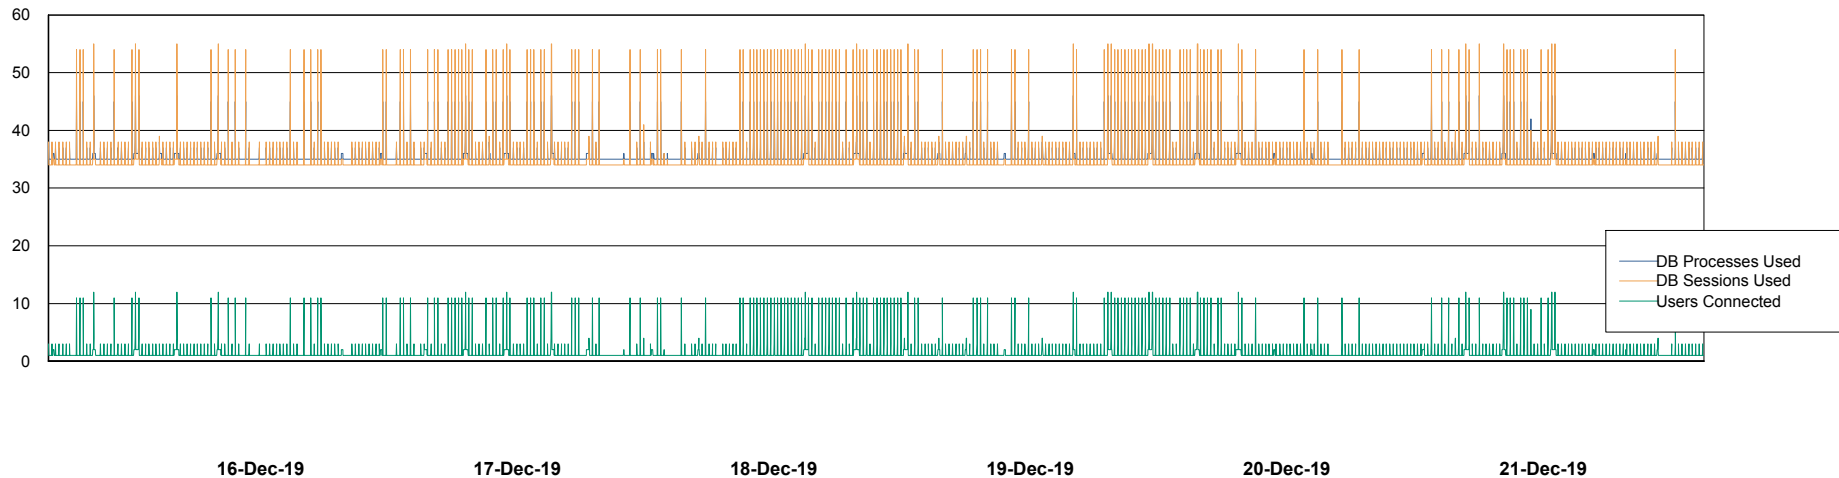

Database Performance CUS_ProdDB_Standby

DB Processes Max 300
DB Sessions Max 472