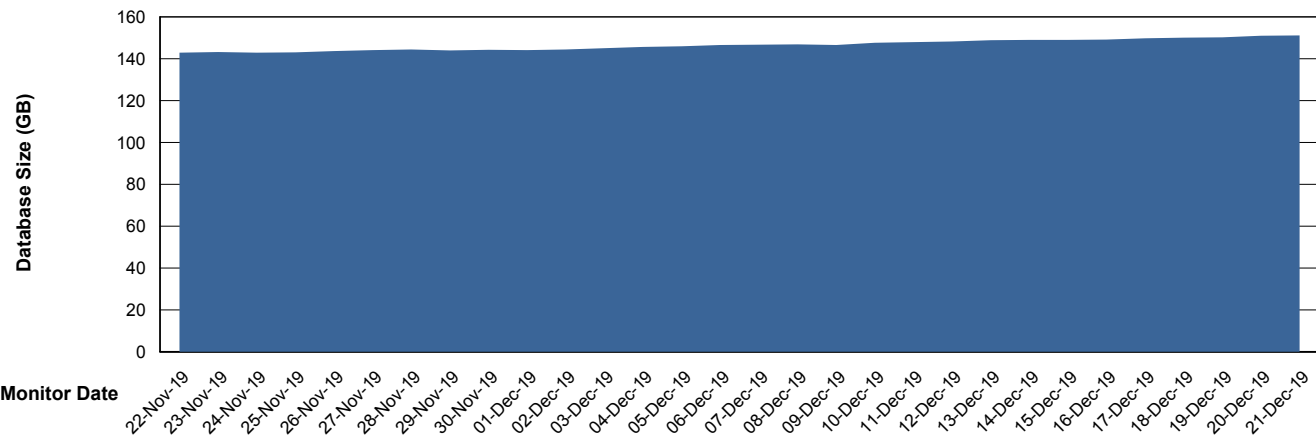

DATABASE SIZE CUS_ProdDB_Primary

Database growth over last month

Database Tablespace CUS_ProdDB_Primary

Date	Tablespace Name	Filesize (Gb)	Usedsize (Gb)	Percentage free
21-Dec-19	ABSDATA	129	60	53
	INDX	96	80	17
20-Dec-19	ABSDATA	129	61	53
	INDX	96	80	17
19-Dec-19	ABSDATA	129	60	53
	INDX	96	78	19
18-Dec-19	ABSDATA	129	59	54
	INDX	96	78	19
17-Dec-19	ABSDATA	129	60	53
	INDX	96	78	19
16-Dec-19	ABSDATA	129	59	54
	INDX	96	78	19
15-Dec-19	ABSDATA	129	59	54
	INDX	96	78	19