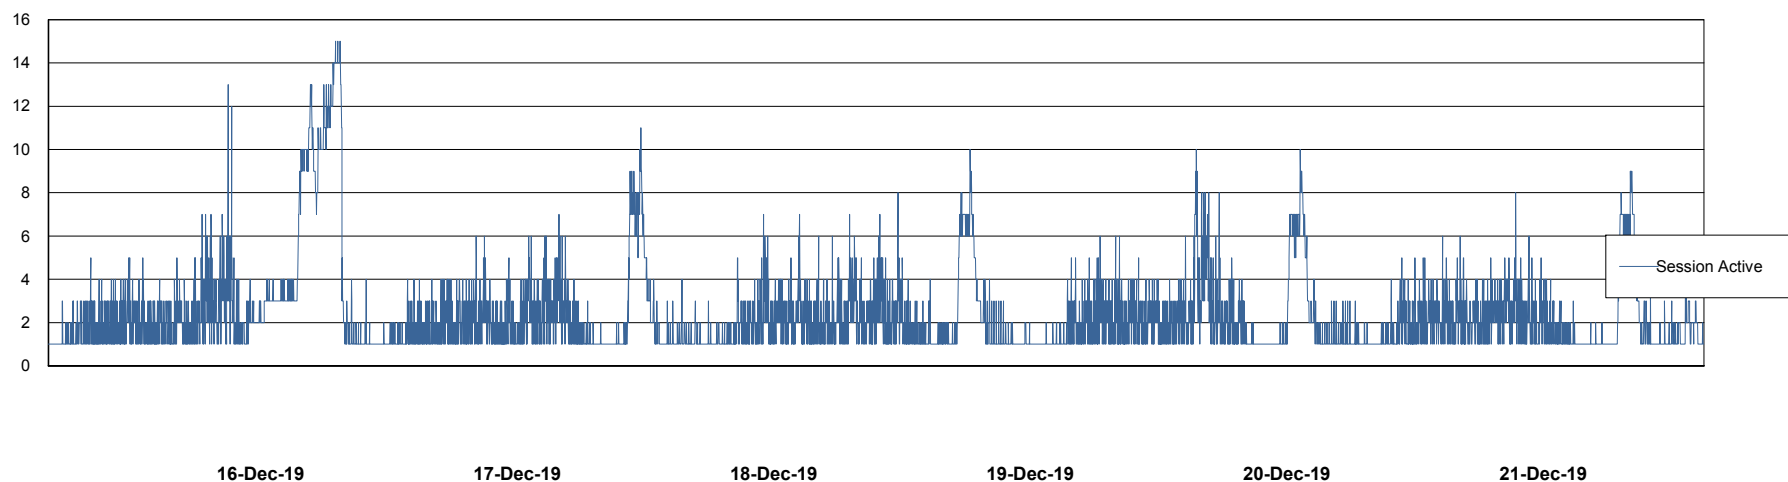

Database Performance CUS_ProdDB_Primary

DB Processes Max 300
DB Sessions Max 472